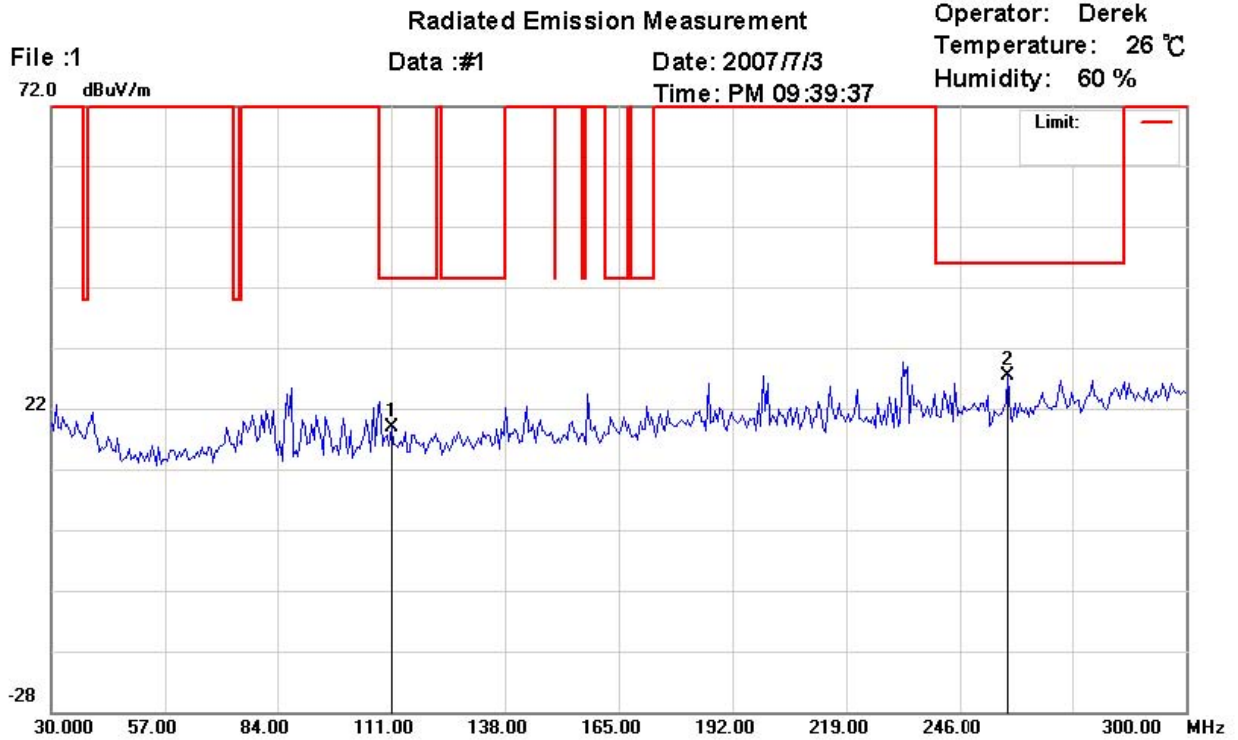

Registration number: W6M20706-8198-C-1
FCC ID: RXZ-WP81RL

Site : site #1
Condition : FCC_15.247
Company : W6M20706-8198
EUT Model: WP81RL
Execute Program : 802.11n (20MHz) CH6 Tx Mode
Note :

Polarization: *Horizontal*
Power : AC 110V/60Hz
Distance: 3m

Registration number: W6M20706-8198-C-1
FCC ID: RXZ-WP81RL

Site : site #1
Condition : FCC_15.247
Company : W6M20706-8198
EUT Model: WP81RL
Execute Program : 802.11n (20MHz) CH6 Tx Mode
Note :

Polarization: *Vertical*
Power : AC 110V/60Hz
Distance: 3m