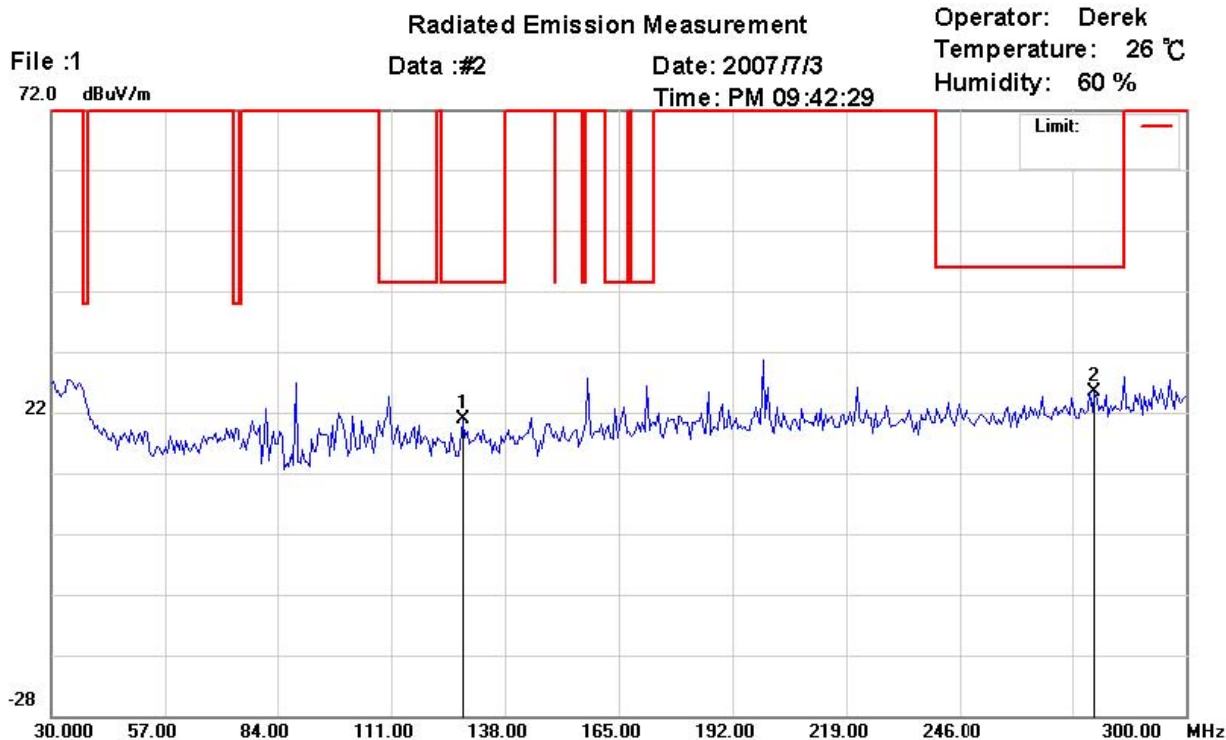

Registration number: W6M20706-8198-C-1
FCC ID: RXZ-WP81RL

Site : site #1
Condition : FCC_15.247
Company : W6M20706-8198
EUT Model: WP81RL
Execute Program : 802.11n (20MHz) CH6 Tx Mode
Note :

Polarization: *Horizontal*
Power : AC 110V/60Hz
Distance: 3m

Registration number: W6M20706-8198-C-1
FCC ID: RXZ-WP81RL

Site : site #1
Condition : FCC_15.247
Company : W6M20706-8198
EUT Model: WP81RL
Execute Program : 802.11n (20MHz) CH6 Tx Mode
Note :

Polarization: *Vertical*
Power : AC 110V/60Hz
Distance: 3m