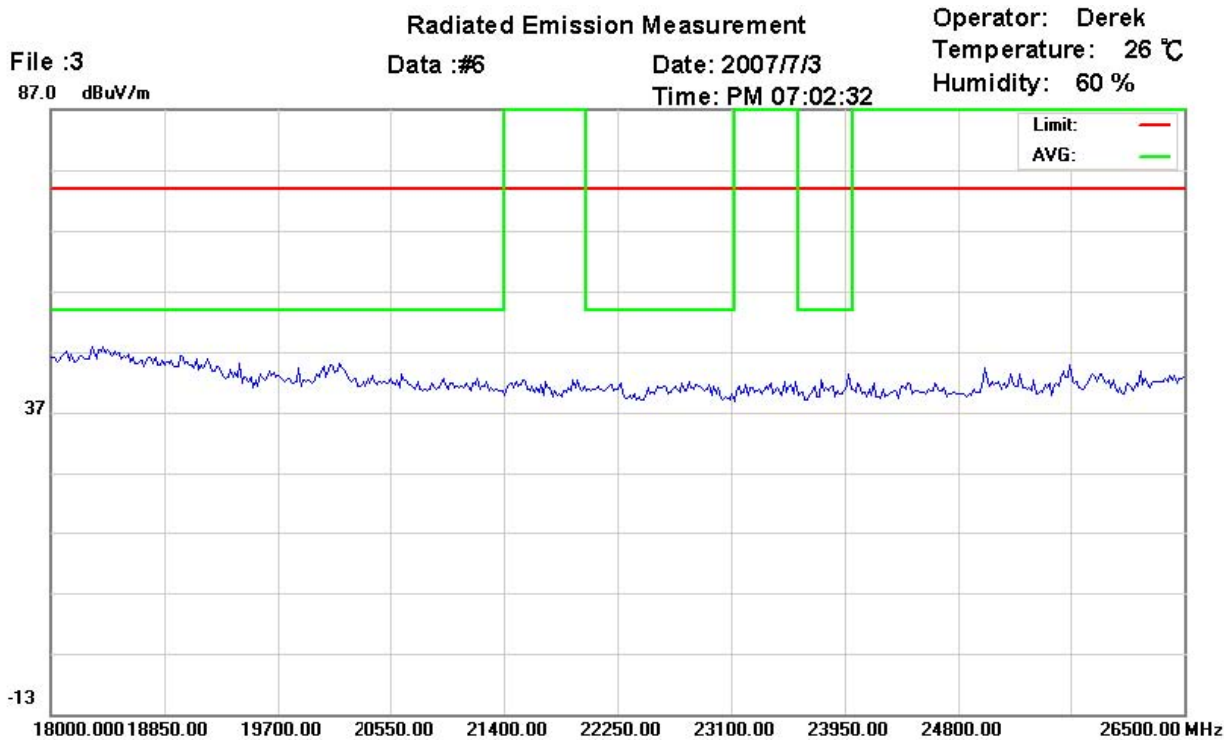

Registration number: W6M20706-8198-C-1
FCC ID: RXZ-WP81RL

Site : site #1
Condition : FCC_15.247
Company : W6M20706-8198
EUT Model: WP81RL
Execute Program : 802.11g CH11 Tx Mode
Note :

Polarization: *Horizontal*
Power : AC 110V/60Hz
Distance: 3m