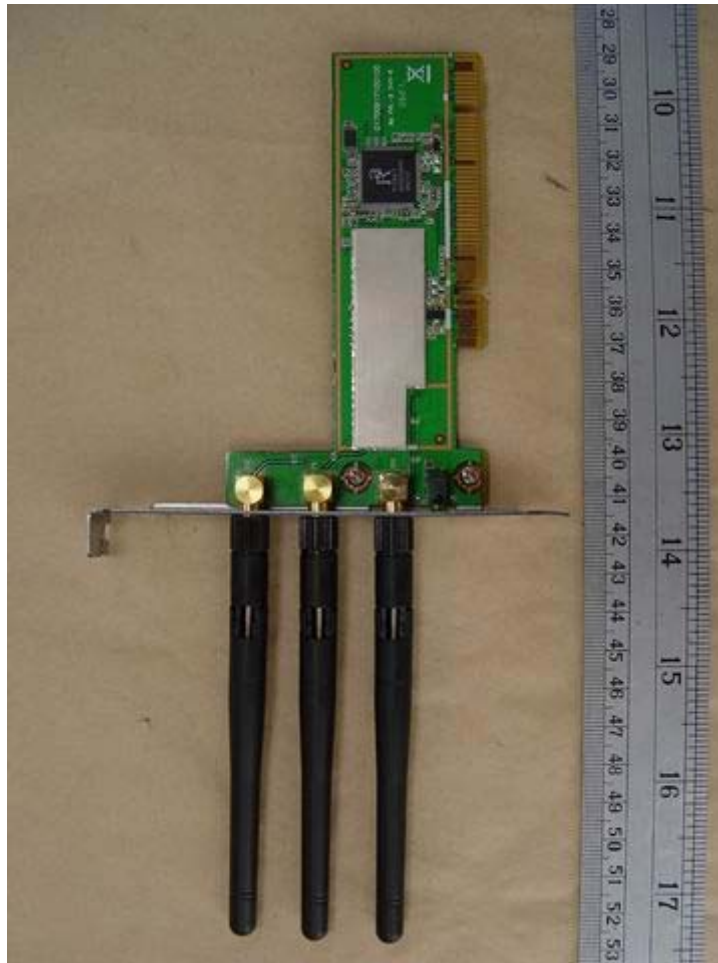

Registration number: W6M20603-6773-C-1  
FCC ID: RXZ-WP71RL

Antenna 3(RX)

Antenna 1(TX)

Antenna 2(RX)

Registration number: W6M20603-6773-C-1  
FCC ID: RXZ-WP71RL

Registration number: W6M20603-6773-C-1  
FCC ID: RXZ-WP71RL