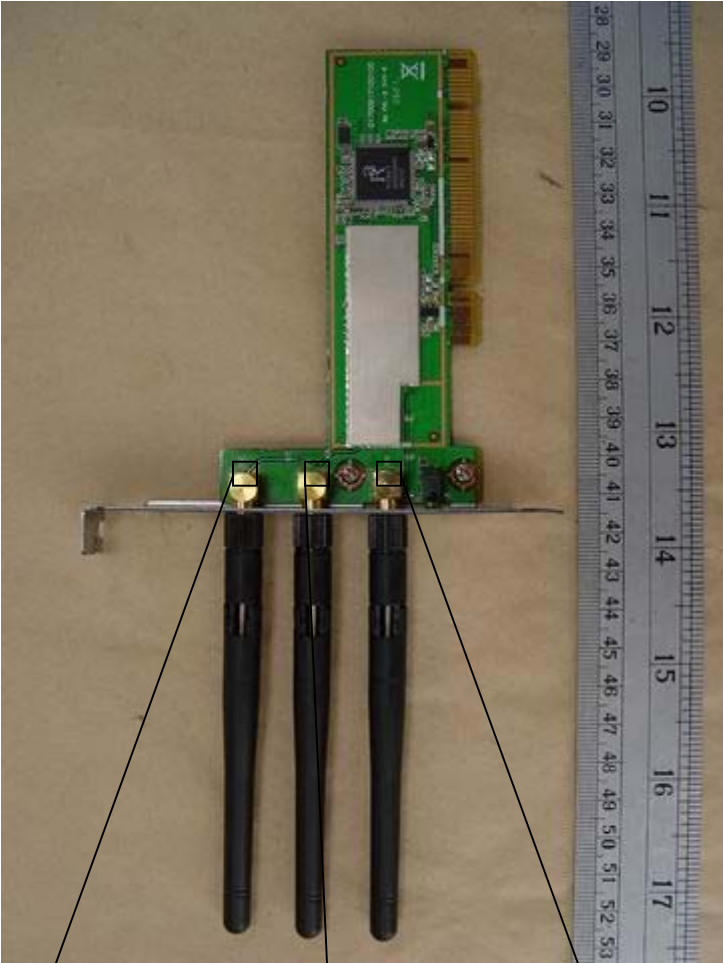

Registration number: W6M20603-6773-C-1  
FCC ID: RXZ-WP71RL

Antenna 3(RX)

Antenna 1(TX)

Antenna 2(RX)

Registration number: W6M20603-6773-C-1  
FCC ID: RXZ-WP71RL

Registration number: W6M20603-6773-C-1  
FCC ID: RXZ-WP71RL