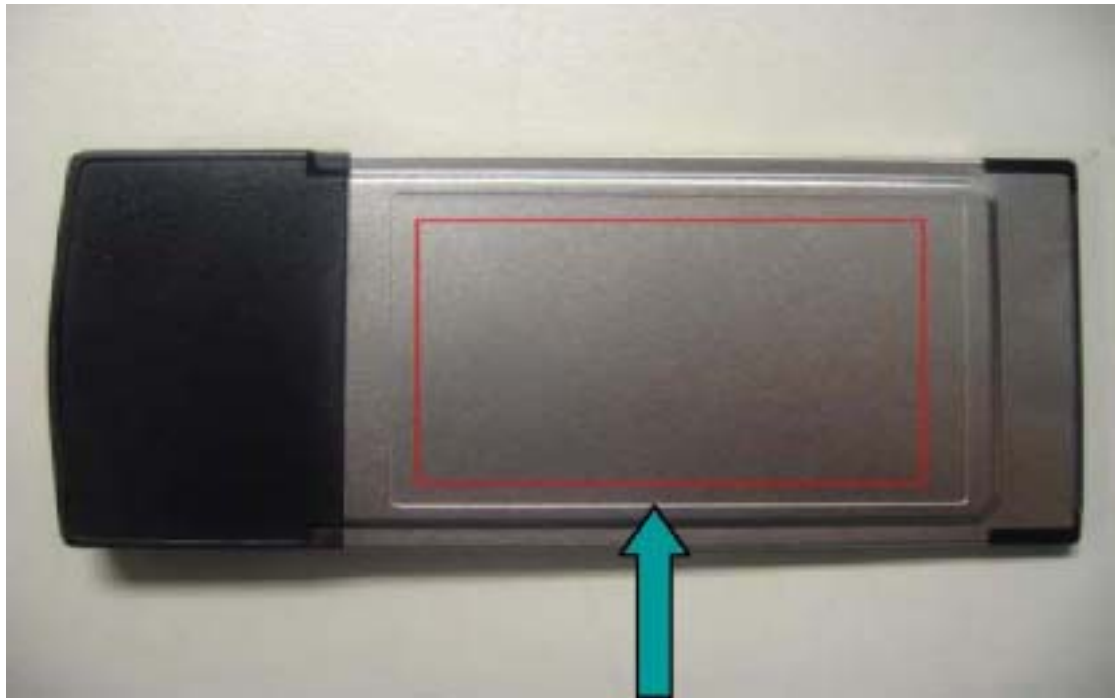

ireless
Cardbus Adapter
54Mbps

- IEEE802.11b/g
- 64/128-bit WEP, WPA, WPA2 security
- Increase Speed and Coverage by MIMO XR™ and Packet-OVERDRIVE™ Technology

Wireless Cardbus Adapter
54Mbps IEEE 802.11g/2.4GHz
WCB71RL

FCC ID: RXZ-WCB71RL

This device complies with Part 15 of the FCC Rules. Operation is subject to the following two conditions: (1) This device may not cause harmful interference, and (2) this device must accept any interference received, including interference that may cause undesired operation.