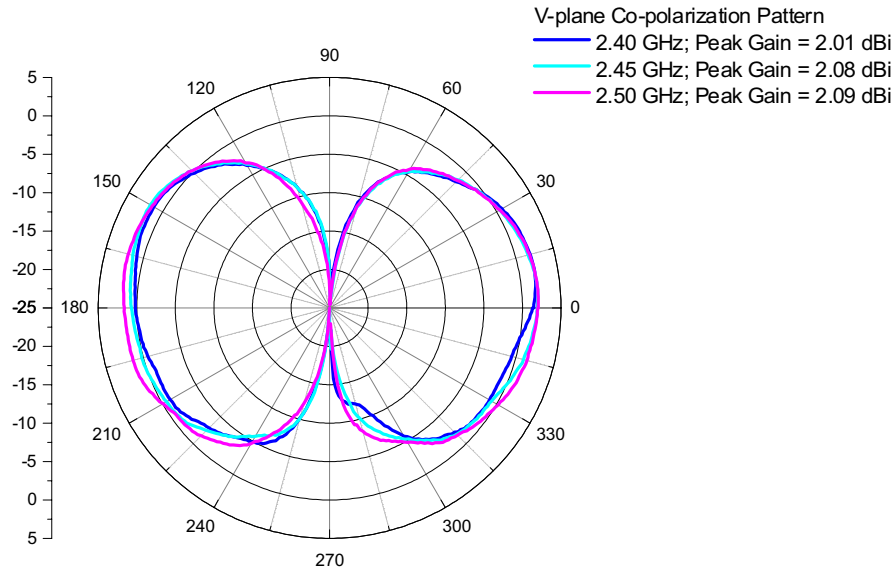

5. Antenna radiation patterns

5-1. 11b dipole Antenna Radiation pattern : E-Plane