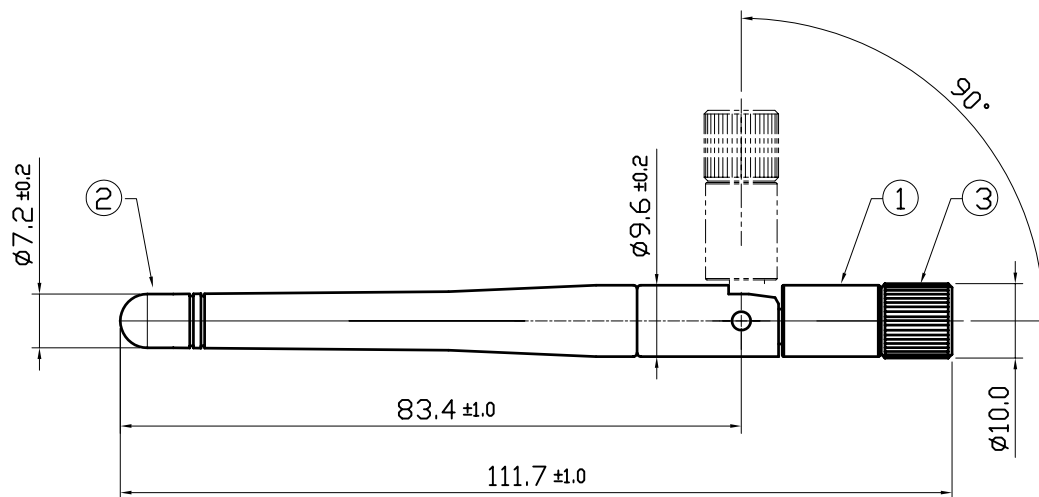

NO.	NAME	FINISH	MAT'L	Q'TY	MEMO
1.	Hinge	WHITE	ABS	1	
2.	Tube	WHITE	ABS	1	
3.	Connector	NICKEL PLATED	BRASS	1	RP SMA PLUG

ARISTOTLE 亞驥企業股份有限公司
ENTERPRISES INC.

PROJECTION

UNITS	mm
SCALE	1/1
PAPER	A4

TITLE

RFA-02-C2M2-S32

SHEET

1/1

DWG NO.

RFA-02-C2M2-S32.DWG

REV.

A

REV	ECN	NAME	DATE	DRAW
4.				
3.				APPD.
2.				CHKD
1.				DESIGN