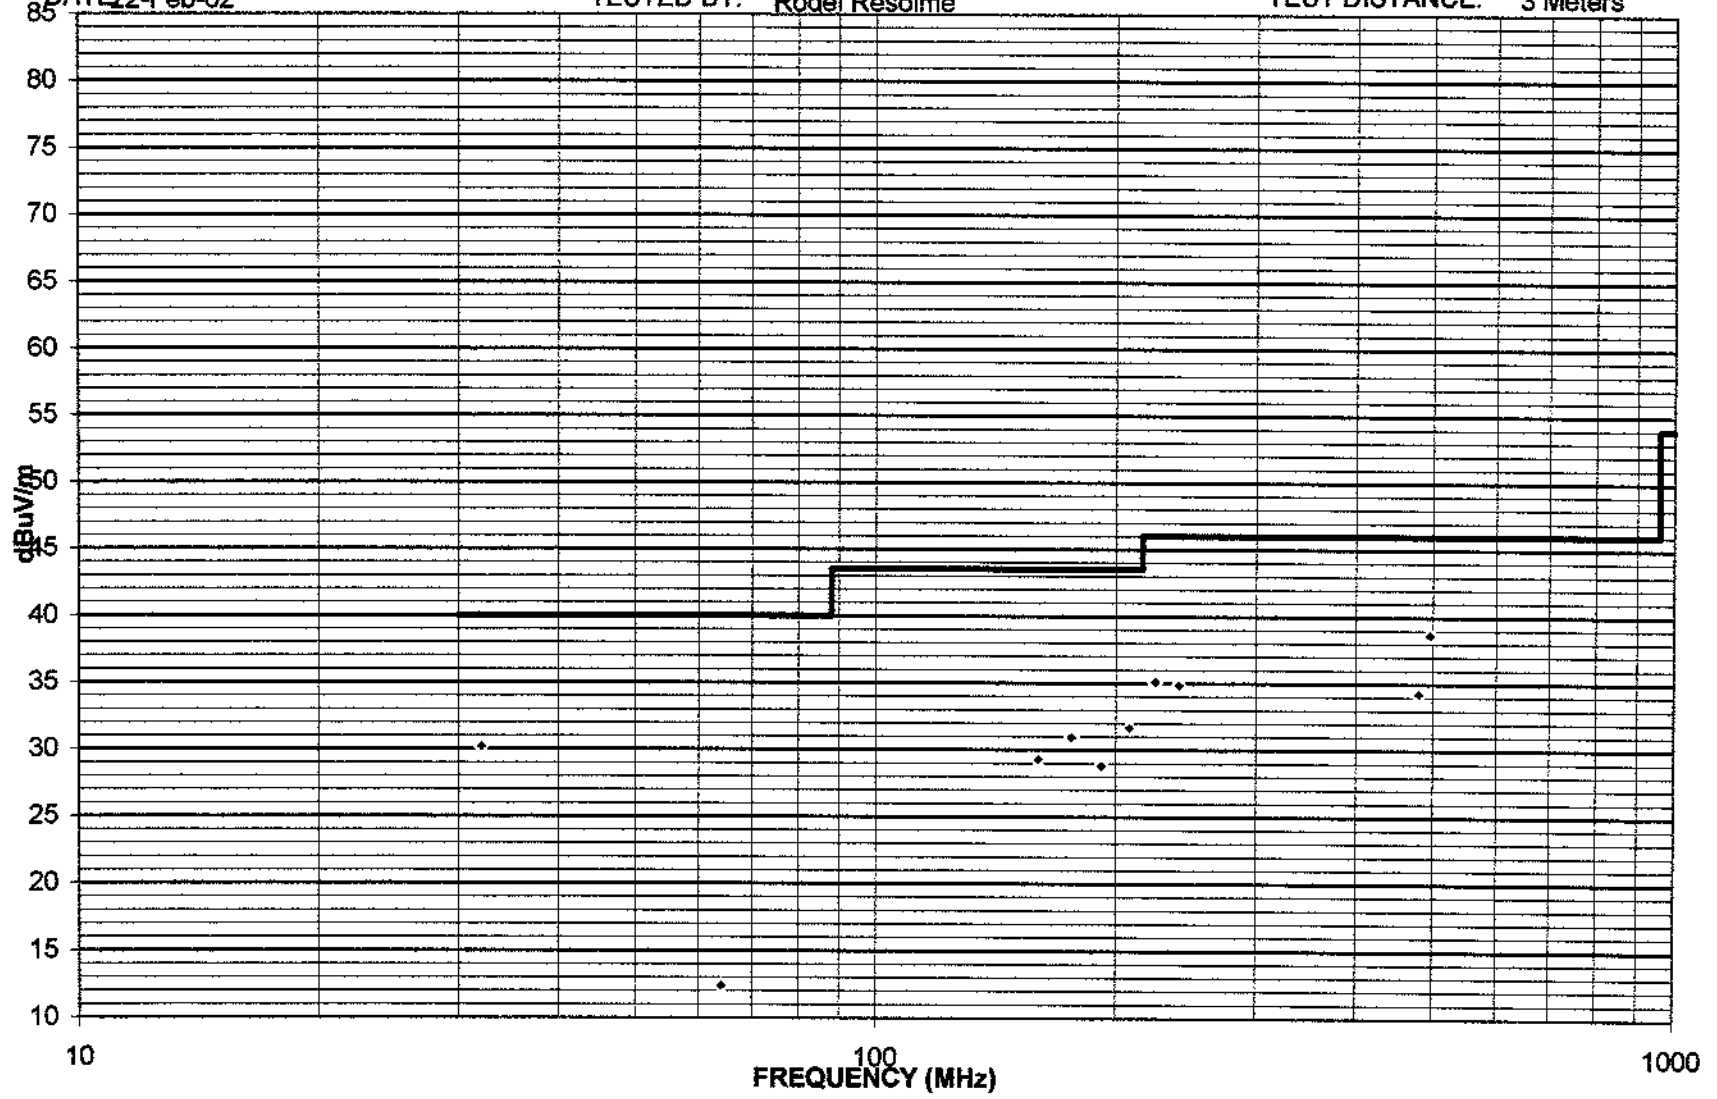

REPORT NO:sc200506  
COMPANY:OMRON ASO COMPANY, LTD  
EUTWD30-M/S  
EUT MODE:Continous Receive (WD30-S)  
DATE:22-Feb-02

SPEC: FCC Part 15 para 15.109(a)

TESTED BY: Rodel Resolme

TEST DISTANCE: 3 Meters

Model #	Prop. #	Description	Manufacturer	Serial #	Cal Date
3115	251	Antenna, Double Ridge Guide	EMCO	9412-4363	10/02
8566B	823	Spectrum Analyzer	Hewlett Packard	04100	07/02
AMF-5D-010180-35-10	719	Pre-Amp, 40 dB gain, 1 – 18 GHz	Miteq, Inc.	549460	*
AA-190	733 656 651	HF cables	Micropore	--	*