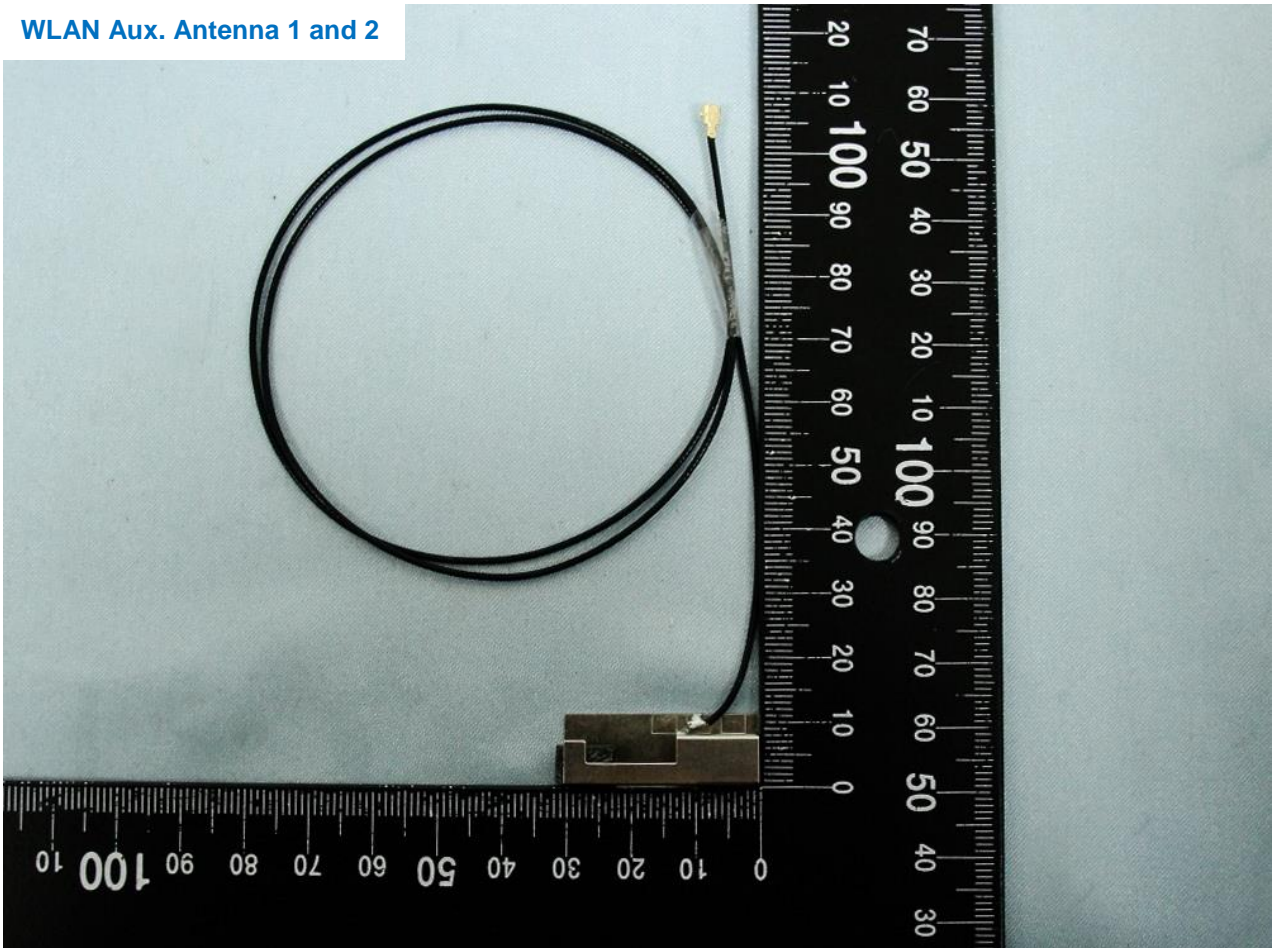

WLAN Main Antenna 1 and 2

Brand Name: Foxconn / Model Name: WFUR6

Brand Name: Foxconn / Model Name: WFUR6

WLAN Aux. Antenna 1 and 2

Brand Name: Foxconn / Model Name: WFUR6