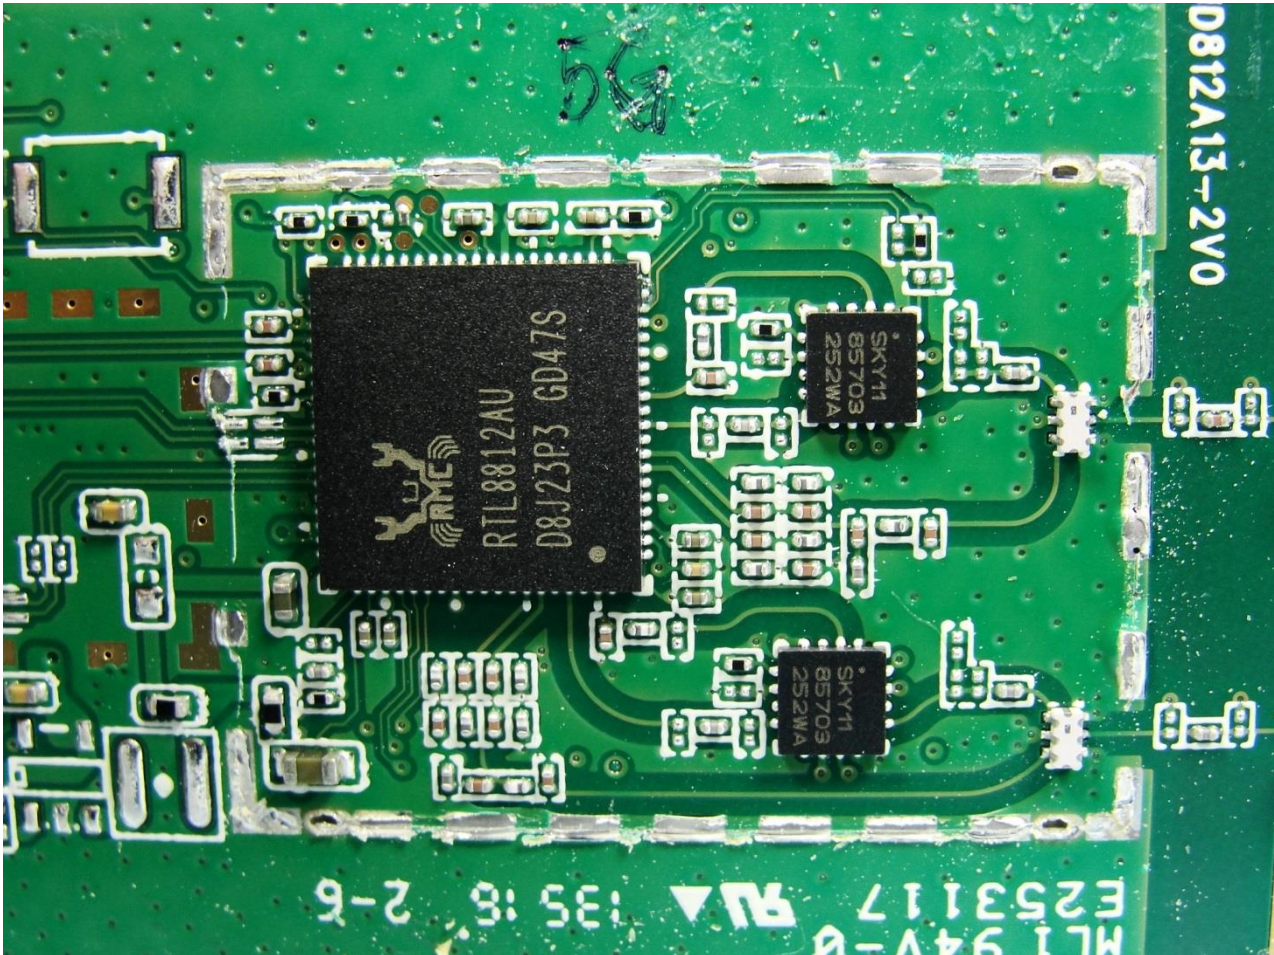

2. Internal Photograph of EUT

Brand Name: Foxconn / Model Name: WFUR6

Brand Name: Foxconn / Model Name: WFUR6

Brand Name: Foxconn / Model Name: WFUR6

Brand Name: Foxconn / Model Name: WFUR6

Brand Name: Foxconn / Model Name: WFUR6

WLAN Main Antenna 1 and 2

Brand Name: Foxconn / Model Name: WFUR6

Brand Name: Foxconn / Model Name: WFUR6

WLAN Aux. Antenna 1 and 2

Brand Name: Foxconn / Model Name: WFUR6