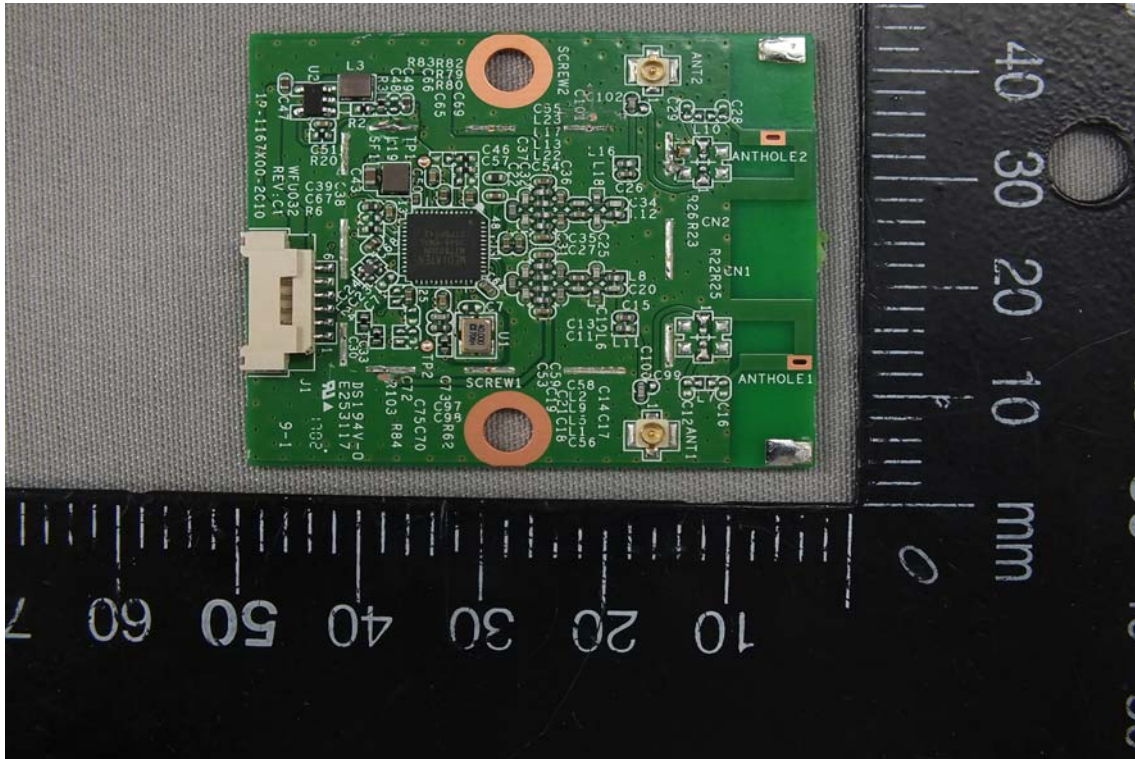

## INTERNAL PHOTOGRAPHS OF EUT

*Internal View of EUT*

**WLAN Antenna**

Unless otherwise stated the results shown in this test report refer only to the sample(s) tested and such sample(s) are retained for 90 days only.