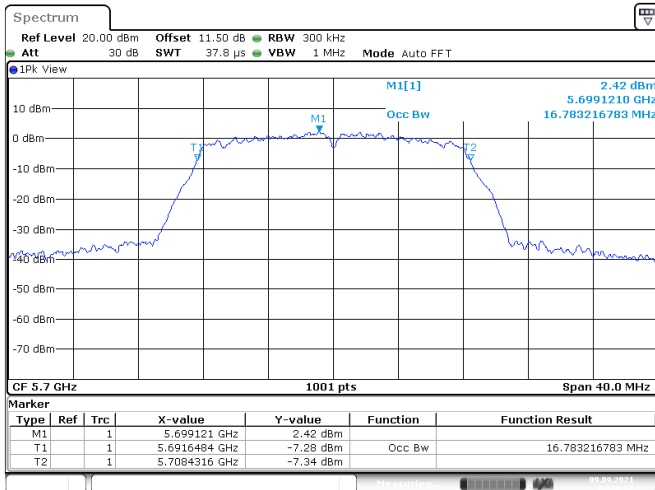

Channel 140