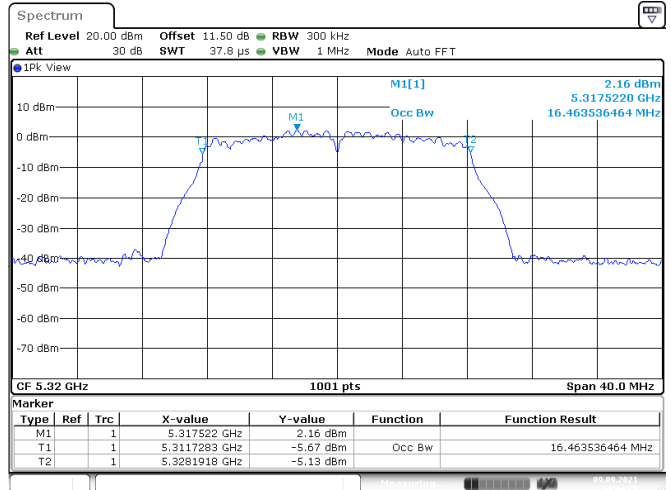

Date: 9.SEP.2021 04:38:04

Date: 9.SEP.2021 04:39:37

<Chain 1>

802.11a
Channel 60
Channel 64

Date: 9.SEP.2021 04:41:45

Date: 9.SEP.2021 04:44:29

Channel 100
Channel 116

Date: 9.SEP.2021 04:46:09