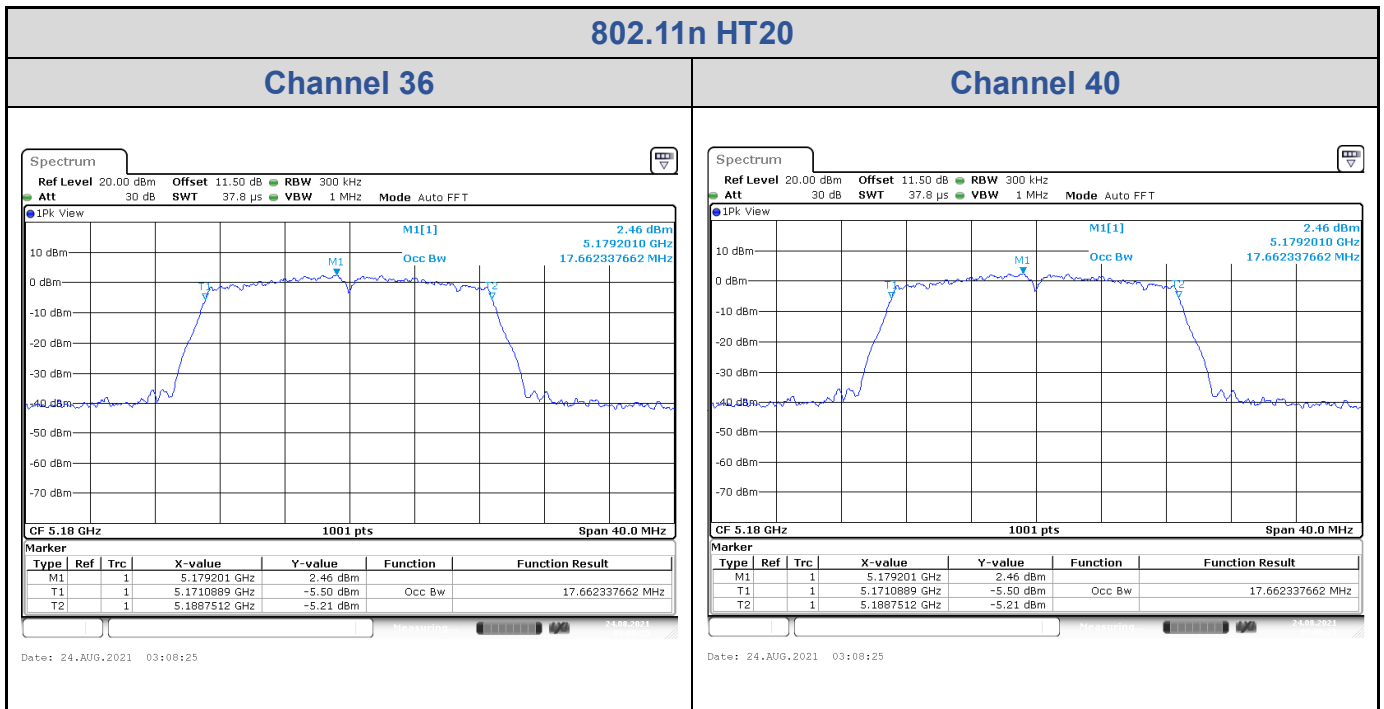

802.11n HT20

Band	Channel	Frequency (MHz)	99% Bandwidth (MHz)	
			Chain 0	Chain 1
U-NII-1	36	5180	17.66	17.66
	40	5200	17.66	17.62
	48	5240	17.70	17.58
U-NII-2A	52	5260	17.62	17.58
	60	5300	17.74	17.58
	64	5320	17.70	17.62
U-NII-2C	100	5500	17.66	17.62
	116	5580	17.66	17.70
	140	5700	17.62	17.62
	144	5720	13.87	13.87
U-NII-3	144	5720	4.03	3.91
	149	5745	17.74	17.66
	157	5785	17.66	17.62
	165	5825	17.78	17.62

<Chain 0>