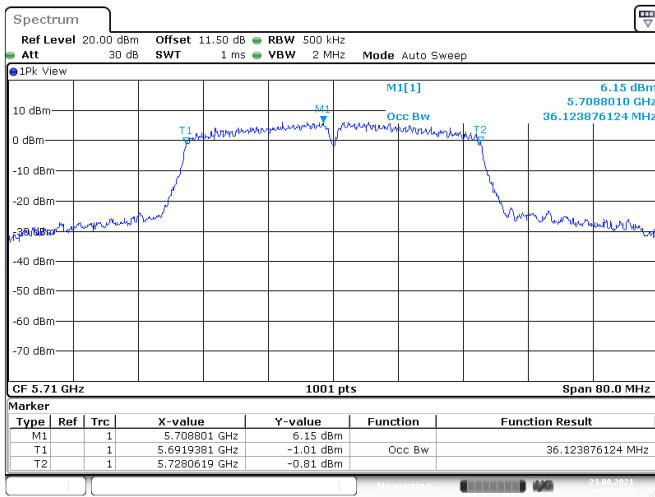

Channel 134

Date: 20.AUG.2021 12:10:03

Channel 142 (U-NII-2C)

Date: 23.AUG.2021 09:41:06

Channel 142 (U-NII-3)

Date: 23.AUG.2021 09:42:39

Channel 151

Date: 23.AUG.2021 09:44:36