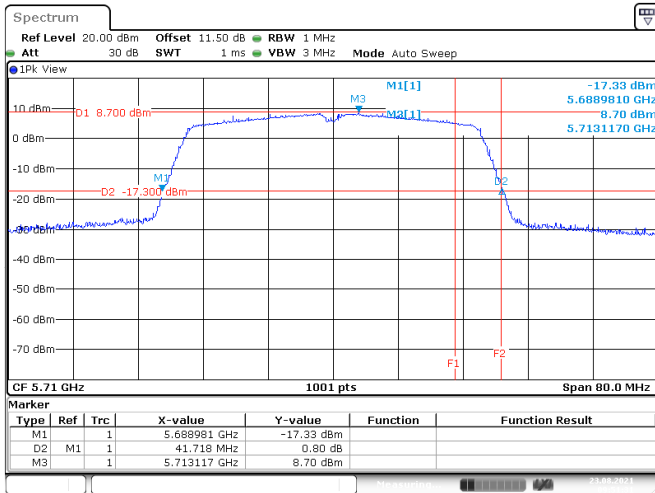

Date: 20.AUG.2021 12:05:35

Date: 20.AUG.2021 12:07:00

802.11n HT40
Channel 134
Channel 142 (U-NII-2C)

Date: 20.AUG.2021 12:08:19

Date: 23.AUG.2021 09:51:31

Channel 142 (U-NII-3)

Date: 23.AUG.2021 09:51:31

<Chain 1>