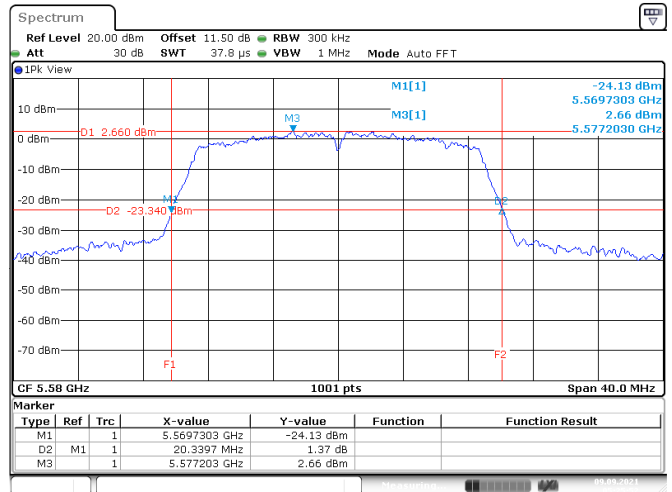

802.11n HT20

Channel 100

Channel 116

Date: 9.SEP.2021 05:24:22

Date: 9.SEP.2021 05:25:53