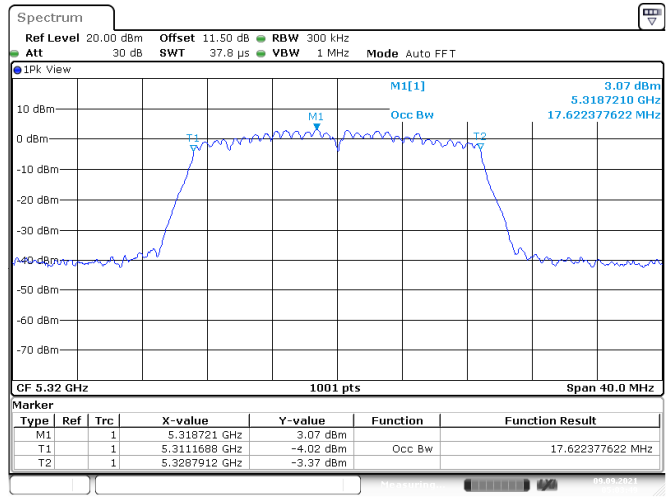

802.11n HT20

Channel 60

Channel 64