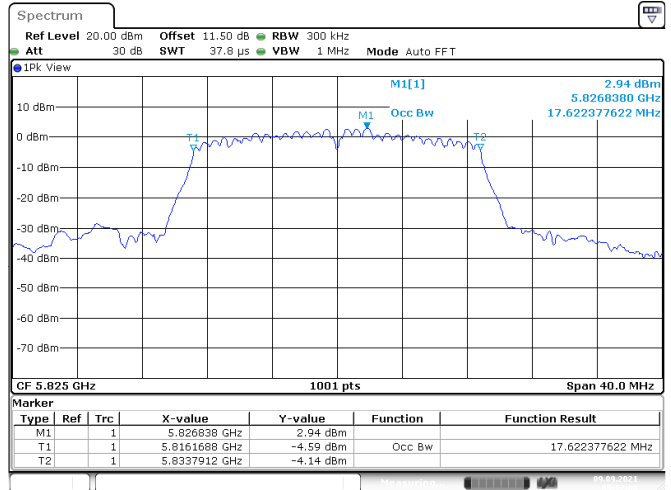

Date: 9.SEP.2021 05:17:08