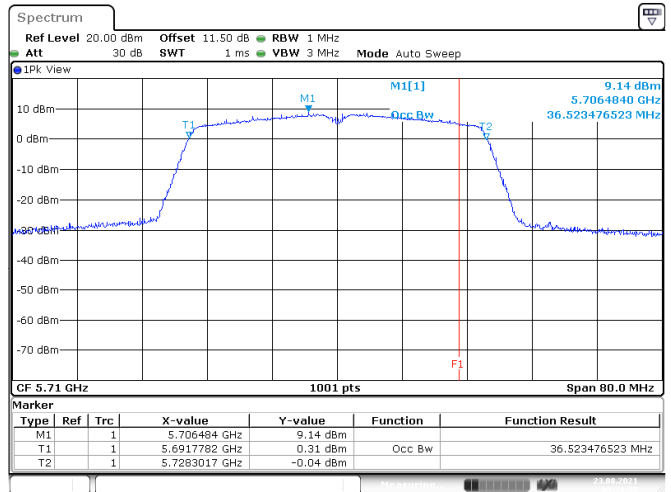

<Chain 0>

802.11n HT40
Channel 54
Channel 62

Date: 20.AUG.2021 12:02:48

Date: 20.AUG.2021 12:04:21

Channel 102
Channel 110

Date: 20.AUG.2021 12:05:52

Date: 20.AUG.2021 12:07:17

802.11n HT40
Channel 134
Channel 142 (U-NII-2C)

Date: 20.AUG.2021 12:08:36

Date: 23.AUG.2021 09:51:55

Channel 142 (U-NII-3)
Channel 151

Date: 23.AUG.2021 09:50:28

Date: 23.AUG.2021 09:48:46

<Chain 1>

802.11n HT40

Channel 54