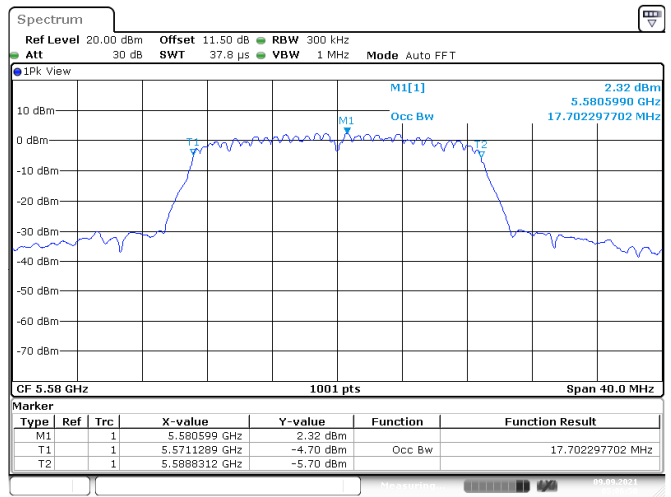

802.11n HT20
Channel 144 (U-NII-3)
Channel 149

Date: 9.SEP.2021 05:31:25

Date: 9.SEP.2021 05:33:06

Channel 157
Channel 165

Date: 9.SEP.2021 05:34:35

Date: 9.SEP.2021 05:36:40

<Chain 1>

802.11n HT20

Channel 60

Channel 64

Channel 100

Channel 116

802.11n HT20

Channel 140

Date: 9.SEP.2021 05:08:22

Channel 144 (U-NII-2C)