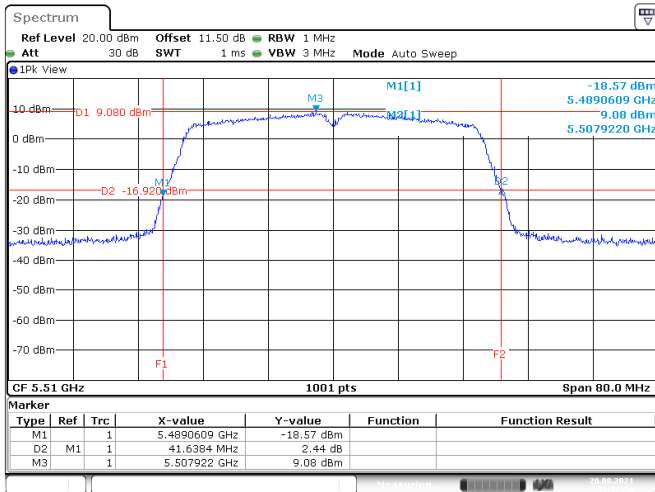

802.11n HT40

Channel 102

Date: 20.AUG.2021 12:12:37