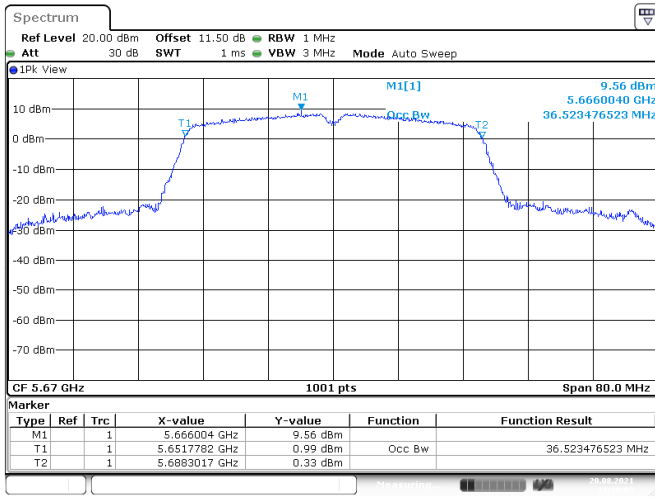

Channel 62

Date: 20.AUG.2021 12:16:55

Date: 20.AUG.2021 12:18:12

Channel 102

Channel 110

Date: 20.AUG.2021 12:12:56

Date: 20.AUG.2021 12:11:29

802.11n HT40

Channel 134

Date: 20.AUG.2021 12:10:03

Channel 142 (U-NII-2C)

Date: 23.AUG.2021 09:41:06

Channel 142 (U-NII-3)

Date: 23.AUG.2021 09:42:39

Channel 151

Date: 23.AUG.2021 09:44:36