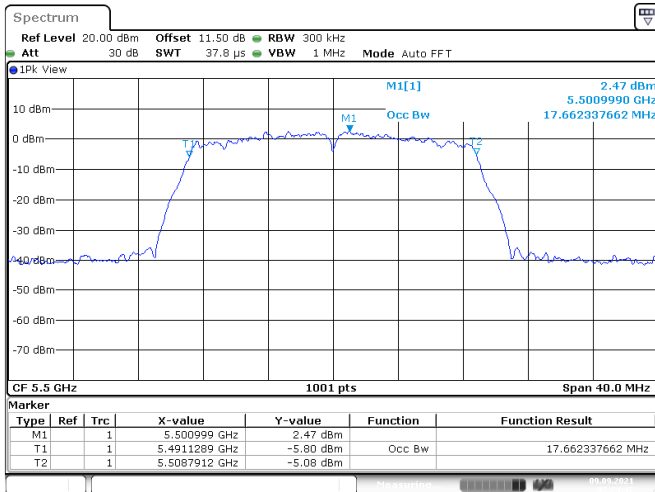

<Chain 0>

802.11n HT20
Channel 48
Channel 52

Date: 24.AUG.2021 03:16:32

Date: 9.SEP.2021 09:19:15

Channel 60
Channel 64

Date: 9.SEP.2021 05:21:05

Date: 9.SEP.2021 05:23:15

802.11n HT20

Channel 100

Channel 116

Date: 9.SEP.2021 05:24:48

Date: 9.SEP.2021 05:26:39

Channel 140

Channel 144 (U-NII-2C)

Date: 9.SEP.2021 05:28:09

Date: 9.SEP.2021 05:29:53