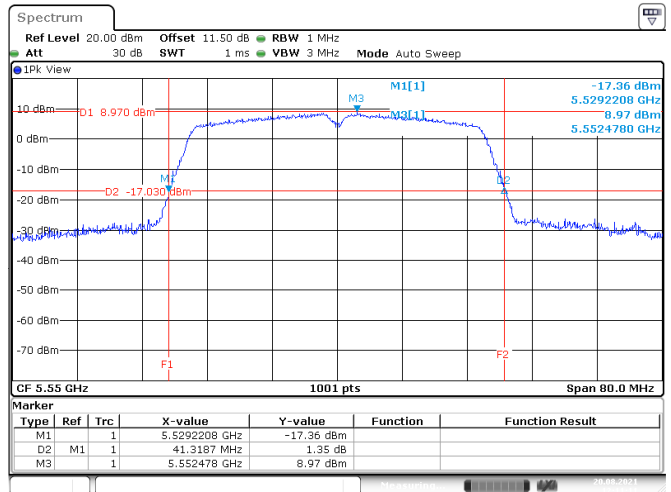

Channel 110

Date: 20.AUG.2021 12:11:11