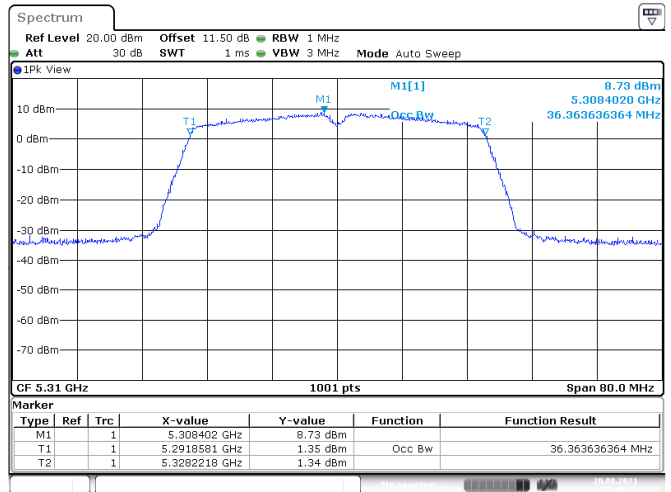

<Chain 0>

802.11n HT40
Channel 54
Channel 62

Date: 20.AUG.2021 12:02:48

Date: 20.AUG.2021 12:04:21

Channel 102
Channel 110

Date: 20.AUG.2021 12:05:52

Date: 20.AUG.2021 12:07:17

802.11n HT40
Channel 134
Channel 142 (U-NII-2C)

Date: 20.AUG.2021 12:08:36

Date: 23.AUG.2021 09:51:55

Channel 142 (U-NII-3)
Channel 151

Date: 23.AUG.2021 09:50:28

Date: 23.AUG.2021 09:48:46

<Chain 1>

802.11n HT40

Channel 54

Channel 62

Date: 20.AUG.2021 12:16:55

Date: 20.AUG.2021 12:18:12

Channel 102

Channel 110

Date: 20.AUG.2021 12:12:56

Date: 20.AUG.2021 12:11:29

802.11n HT40