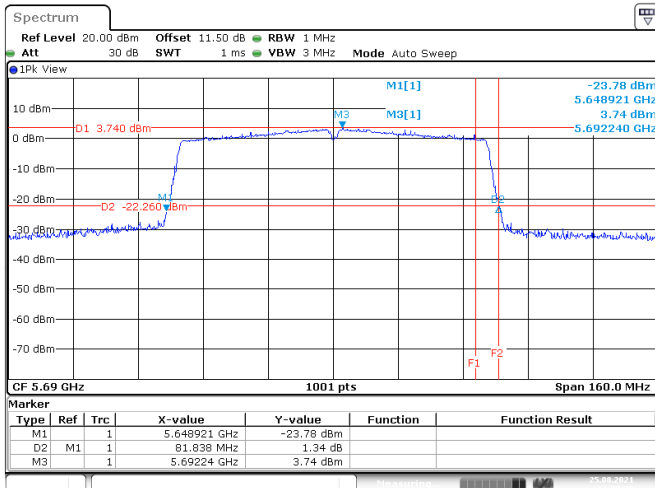

<Chain 0>

802.11ac VHT80

Channel 106

Date: 20.AUG.2021 12:27:23

Channel 122

Date: 20.AUG.2021 12:25:58

Channel 138 (U-NII-2C)

Date: 25.AUG.2021 11:28:39