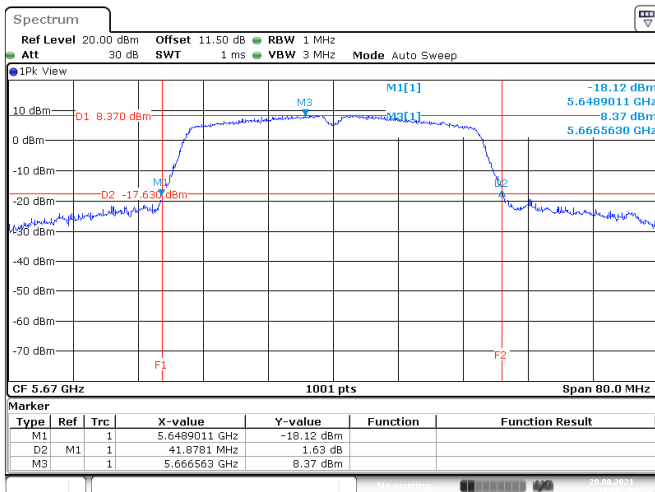

Channel 134

Date: 20.AUG.2021 12:09:45