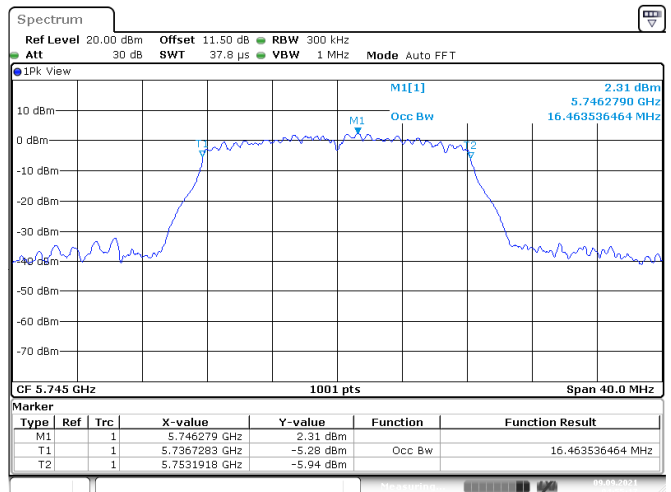

Channel 149