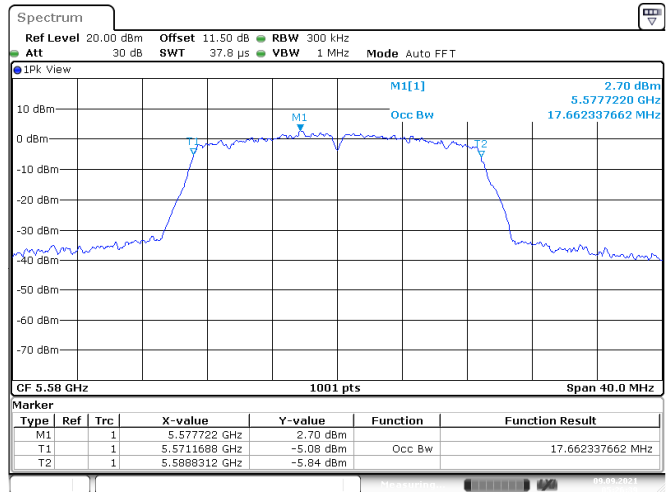

<Chain 0>

802.11n HT20
Channel 48
Channel 52

Date: 24.AUG.2021 03:16:32

Date: 9.SEP.2021 09:19:15

Channel 60
Channel 64

Date: 9.SEP.2021 05:21:05

Date: 9.SEP.2021 05:23:15

802.11n HT20

Channel 100

Channel 116

Date: 9.SEP.2021 05:24:48

Date: 9.SEP.2021 05:26:39

Channel 140

Channel 144 (U-NII-2C)

Date: 9.SEP.2021 05:28:09

Date: 9.SEP.2021 05:29:53