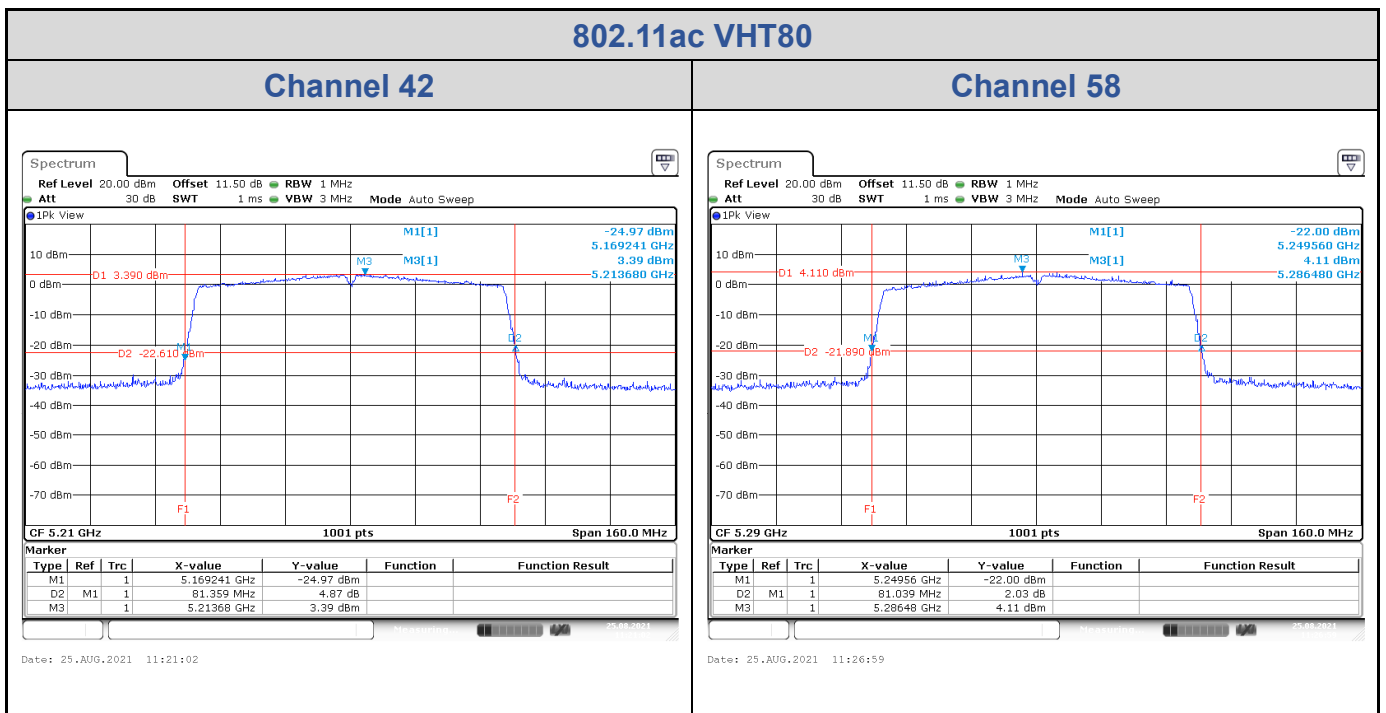

802.11ac VHT80

Band	Channel	Frequency (MHz)	26 dB Bandwidth (MHz)	
			Chain 0	Chain 1
U-NII-1	42	5210	81.36	80.72
U-NII-2A	58	5290	81.04	80.88
U-NII-2C	106	5530	80.88	80.72
	122	5610	81.68	81.04
	138	5690	76.08	75.60
U-NII-3	138	5690	5.76	5.44

<Chain 0>