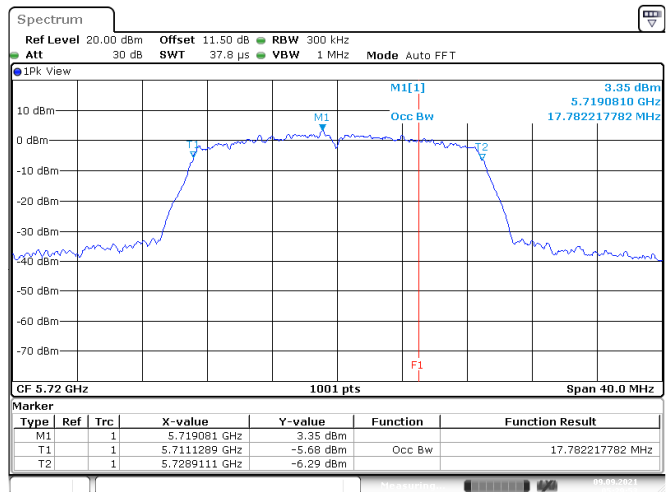

<Chain 0>

802.11n HT20
Channel 48
Channel 52

Date: 24.AUG.2021 03:16:32

Date: 9.SEP.2021 09:19:15

Channel 60
Channel 64

Date: 9.SEP.2021 05:21:05

Date: 9.SEP.2021 05:23:15

802.11n HT20

Channel 100

Channel 116

Date: 9.SEP.2021 05:24:48

Date: 9.SEP.2021 05:26:39

Channel 140

Channel 144 (U-NII-2C)

Date: 9.SEP.2021 05:28:09

Date: 9.SEP.2021 05:29:53