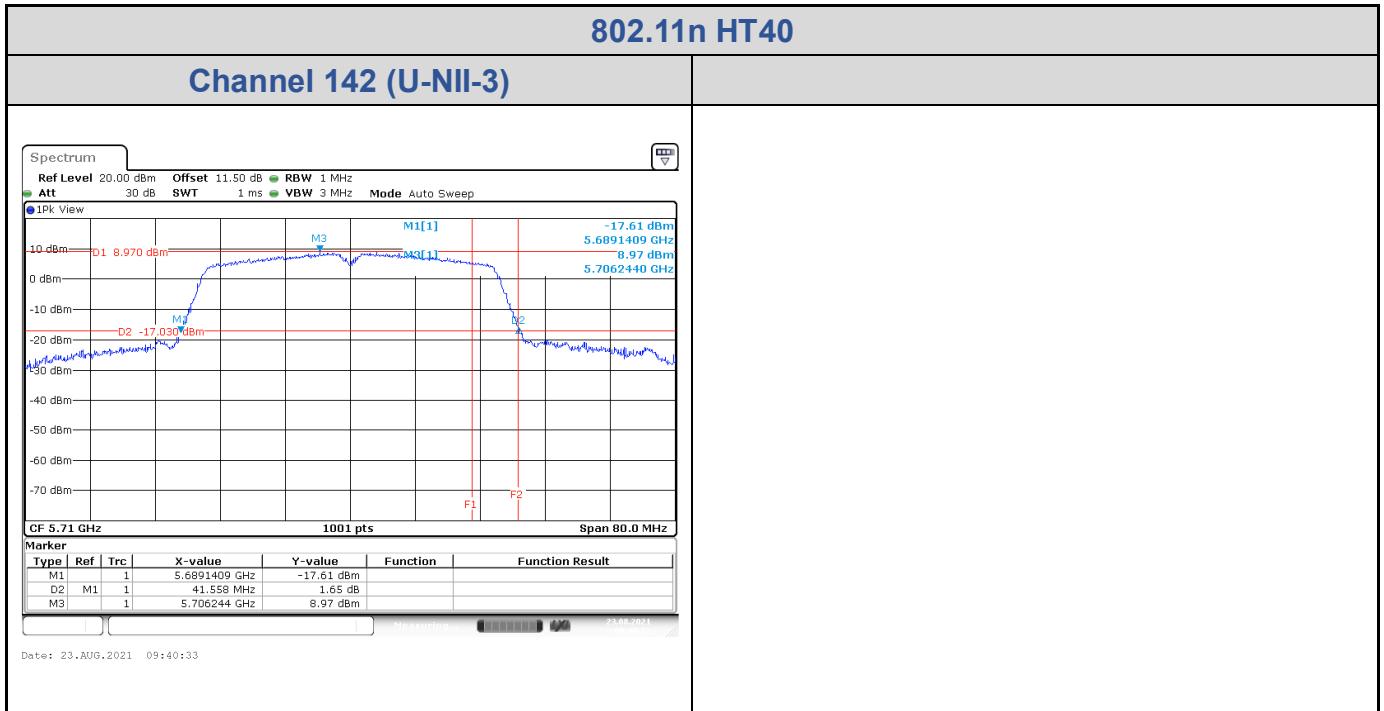

802.11n HT40
Channel 102

Date: 20.AUG.2021 12:12:37

Channel 110

Date: 20.AUG.2021 12:11:11

Channel 134

Date: 20.AUG.2021 12:09:45

Channel 142 (U-NII-2C)

Date: 23.AUG.2021 09:40:33