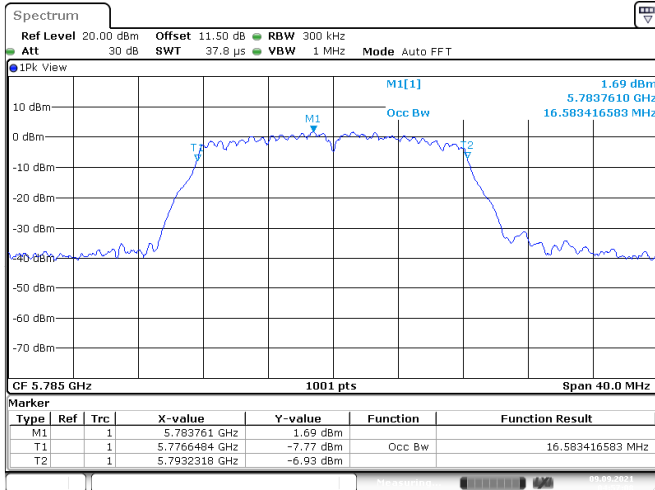

802.11a

Channel 157

Channel 165

Date: 9.SEP.2021 04:57:09