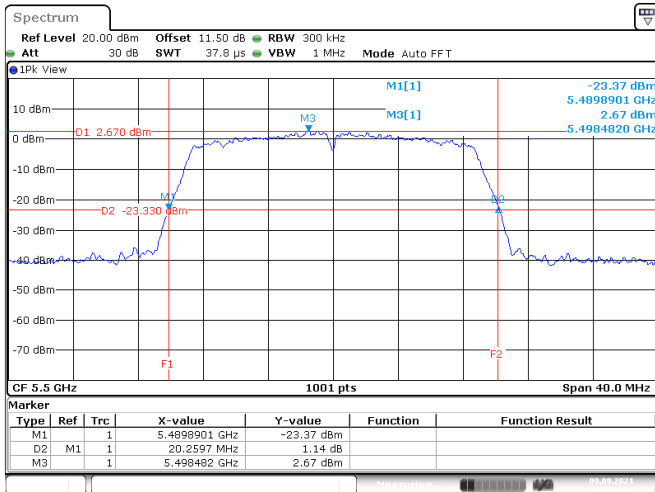

802.11n HT20

Channel 100

Channel 116

Date: 9.SEP.2021 05:24:22

Date: 9.SEP.2021 05:25:53