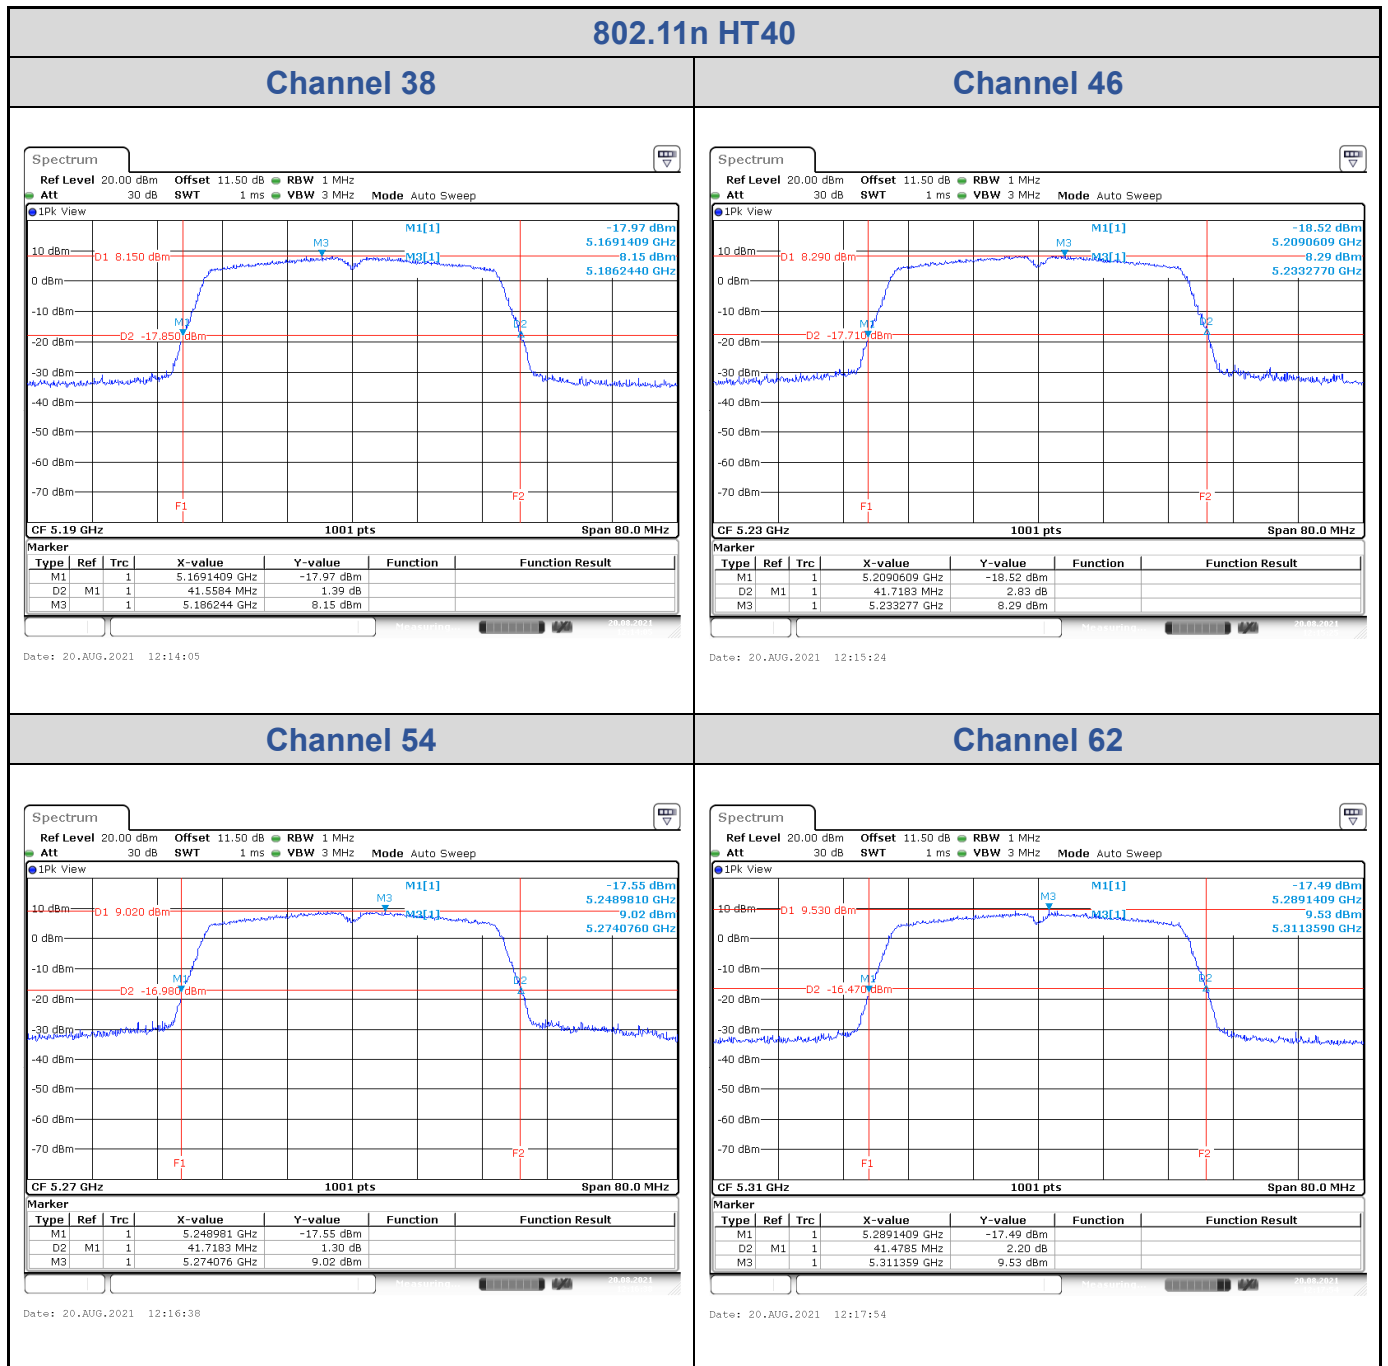

Date: 20.AUG.2021 12:05:35

Date: 20.AUG.2021 12:07:00

802.11n HT40
Channel 134
Channel 142 (U-NII-2C)

Date: 20.AUG.2021 12:08:19

Date: 23.AUG.2021 09:51:31

Channel 142 (U-NII-3)

Date: 23.AUG.2021 09:51:31

<Chain 1>