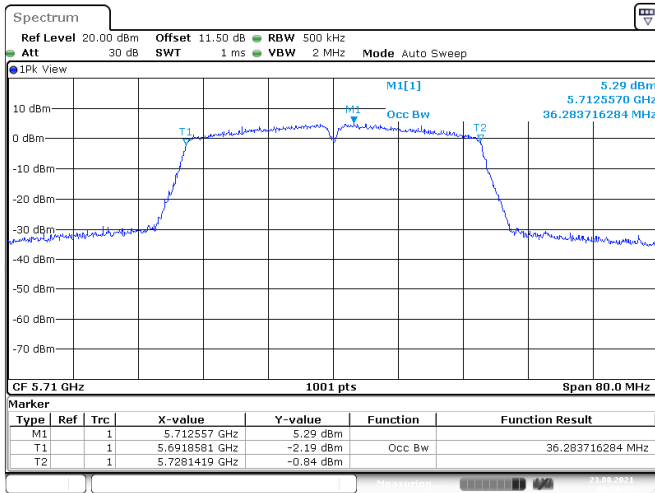

Channel 142 (U-NII-3)

Channel 151

Date: 23.AUG.2021 09:50:28

Date: 23.AUG.2021 09:48:46