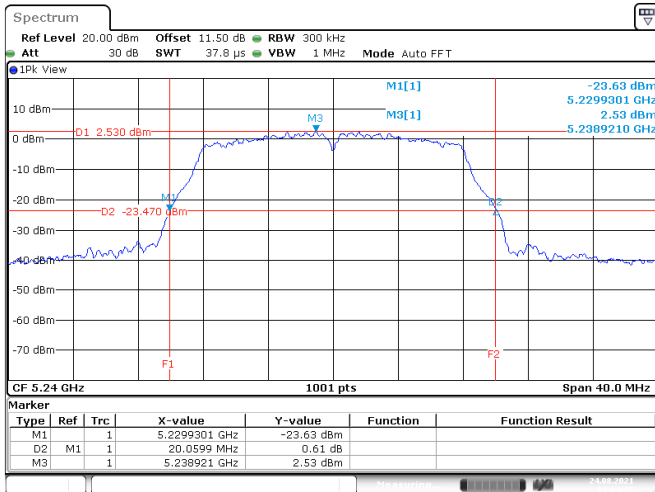

Appendix A: Test Results of Conducted Test

Test Result of 26 dB Bandwidth

802.11a

Band	Channel	Frequency (MHz)	26 dB Bandwidth (MHz)	
			Chain 0	Chain 1
U-NII-1	36	5180	19.98	19.94
	40	5200	20.10	19.90
	48	5240	20.06	19.90
U-NII-2A	52	5260	20.06	19.78
	60	5300	20.02	19.90
	64	5320	19.98	19.74
U-NII-2C	100	5500	20.22	19.90
	116	5580	19.90	19.86
	140	5700	20.10	19.78
	144	5720	15.19	14.95
U-NII-3	144	5720	4.91	4.91

<Chain 0>

802.11a
Channel 48
Channel 52

Channel 60
Channel 64

802.11a
Channel 100

Date: 9.SEP.2021 04:27:35

Channel 116

Date: 9.SEP.2021 04:29:14

Channel 140