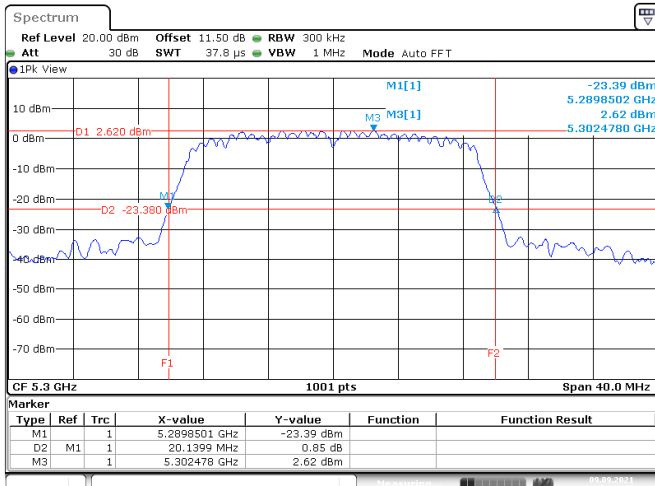

802.11n HT20

Channel 48

Channel 52

Date: 24.AUG.2021 03:17:55

Date: 9.SEP.2021 05:00:34

Channel 60

Channel 64

Date: 9.SEP.2021 05:02:07