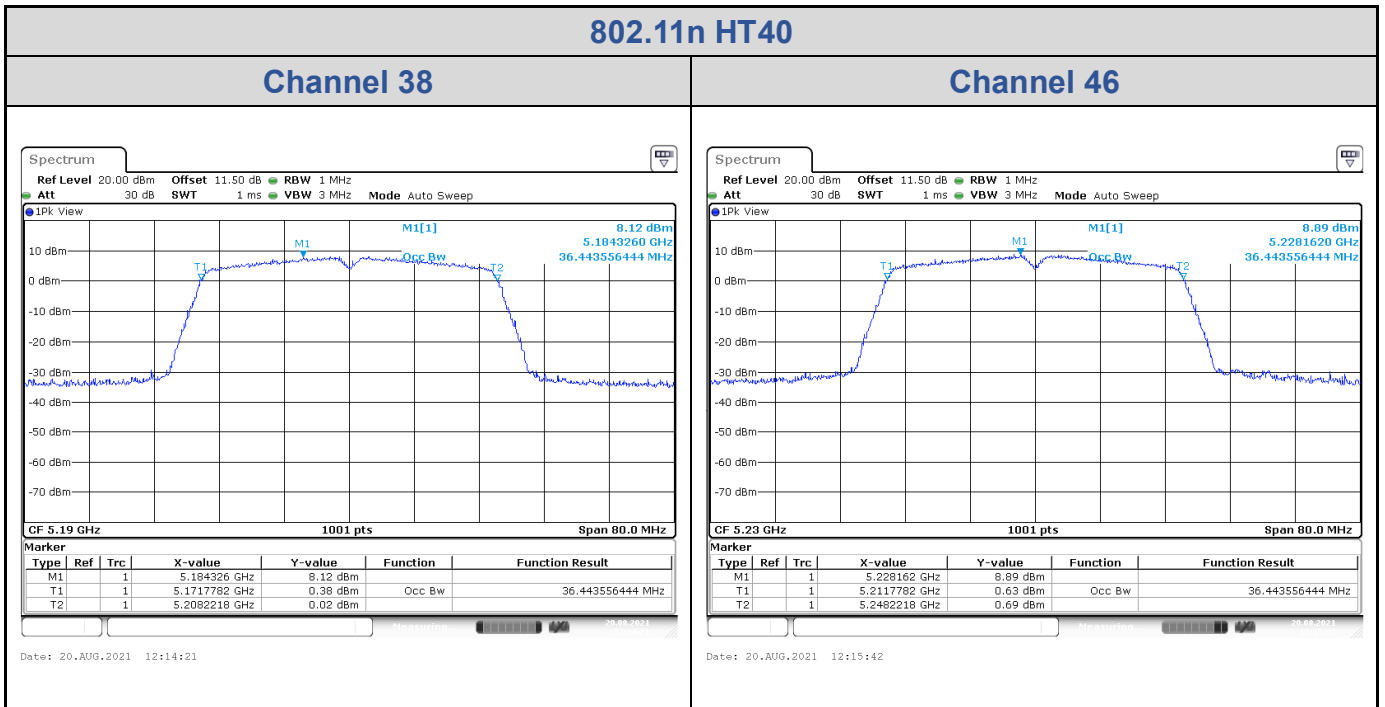

<Chain 0>

802.11n HT40
Channel 54
Channel 62

Date: 20.AUG.2021 12:02:48

Date: 20.AUG.2021 12:04:21

Channel 102
Channel 110

Date: 20.AUG.2021 12:05:52

Date: 20.AUG.2021 12:07:17

802.11n HT40
Channel 134
Channel 142 (U-NII-2C)

Date: 20.AUG.2021 12:08:36

Date: 23.AUG.2021 09:51:55

Channel 142 (U-NII-3)
Channel 151

Date: 23.AUG.2021 09:50:28

Date: 23.AUG.2021 09:48:46

<Chain 1>

802.11n HT40

Channel 54