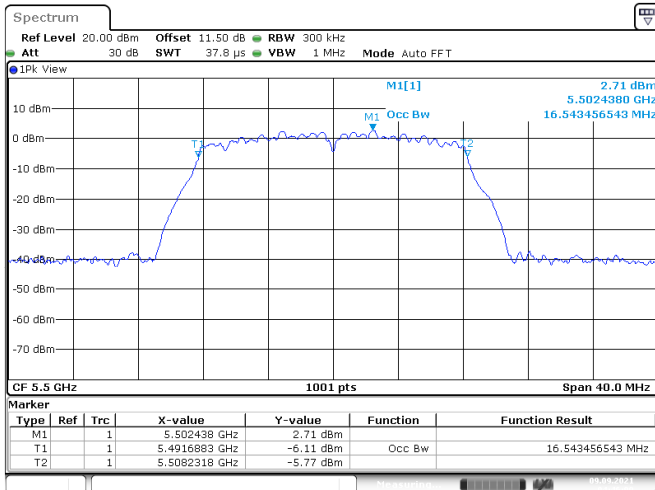

Date: 9.SEP.2021 04:38:04

Date: 9.SEP.2021 04:39:37

<Chain 1>

802.11a
Channel 60
Channel 64

Date: 9.SEP.2021 04:41:45

Date: 9.SEP.2021 04:44:29

Channel 100
Channel 116

Date: 9.SEP.2021 04:46:09