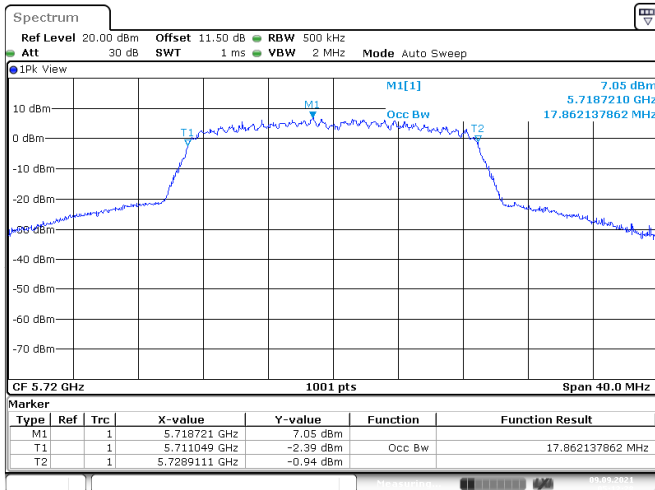

Channel 144 (U-NII-3)

Date: 9.SEP.2021 05:12:28