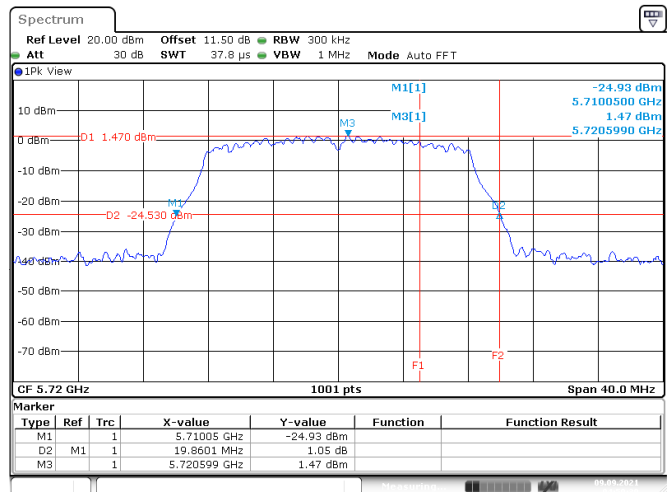

Date: 9.SEP.2021 04:32:08

Channel 144 (U-NII-2C)

Date: 9.SEP.2021 04:32:08

<Chain 1>

802.11a
Channel 100
Channel 116

Date: 9.SEP.2021 04:45:52

Date: 9.SEP.2021 04:47:23

Channel 140
Channel 144 (U-NII-2C)