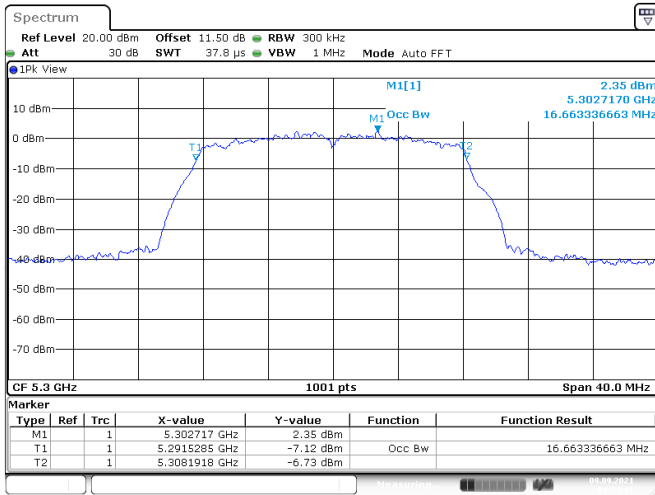

Channel 138 (U-NII-3)

Date: 25.AUG.2021 11:28:39

<Chain 1>

Test Result of 99% Occupied Bandwidth

802.11a

Band	Channel	Frequency (MHz)	99% Bandwidth (MHz)	
			Chain 0	Chain 1
U-NII-1	36	5180	16.66	16.50
	40	5200	16.58	16.50
	48	5240	16.58	16.42
U-NII-2A	52	5260	16.78	16.50
	60	5300	16.66	16.50
	64	5320	16.54	16.46
U-NII-2C	100	5500	16.66	16.54
	116	5580	16.62	16.54
	140	5700	16.78	16.50
	144	5720	13.31	13.27
U-NII-3	144	5720	3.63	3.43
	149	5745	16.62	16.46
	157	5785	16.66	16.58
	165	5825	16.62	16.58

<Chain 0>

802.11a
Channel 48
Channel 52

Date: 24.AUG.2021 03:04:36

Date: 9.SEP.2021 04:23:07

Channel 60
Channel 64

Date: 9.SEP.2021 04:24:41

Date: 9.SEP.2021 04:26:09

802.11a