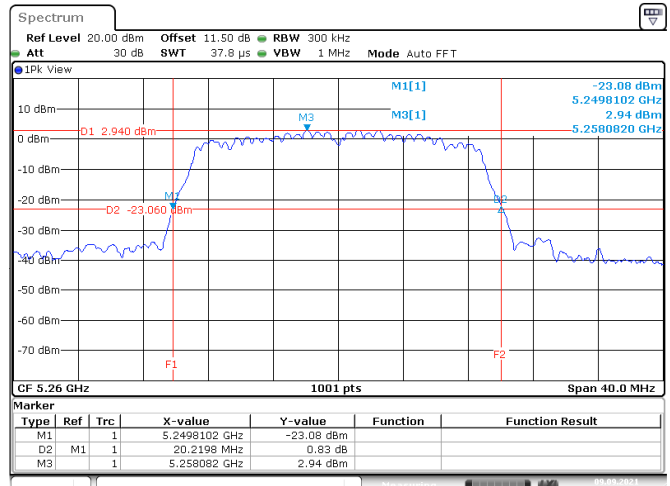

802.11n HT20

Channel 48

Channel 52

Date: 24.AUG.2021 03:17:55

Date: 9.SEP.2021 05:00:34