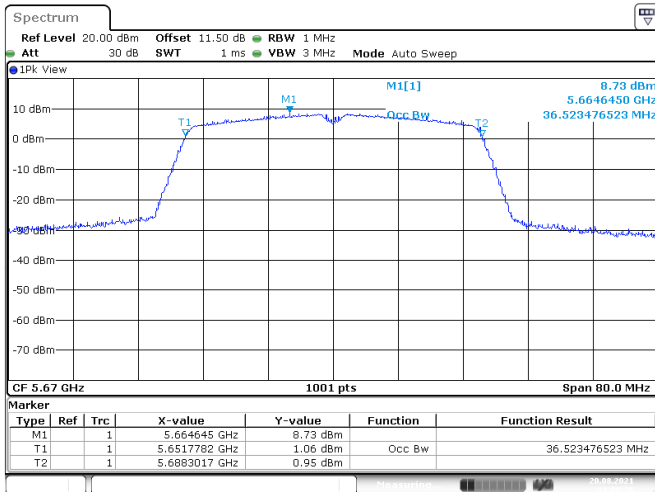

<Chain 0>

802.11n HT40
Channel 54
Channel 62

Date: 20.AUG.2021 12:02:48

Date: 20.AUG.2021 12:04:21

Channel 102
Channel 110

Date: 20.AUG.2021 12:05:52

Date: 20.AUG.2021 12:07:17

802.11n HT40
Channel 134
Channel 142 (U-NII-2C)