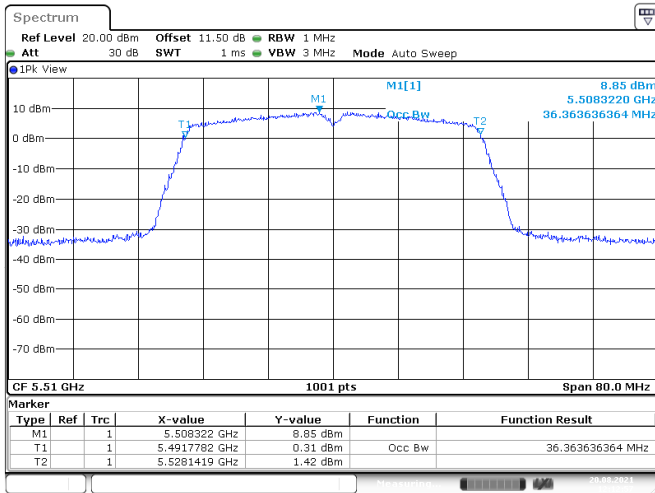

Channel 62

Date: 20.AUG.2021 12:16:55

Date: 20.AUG.2021 12:18:12

Channel 102

Channel 110

Date: 20.AUG.2021 12:12:56

Date: 20.AUG.2021 12:11:29

802.11n HT40

Channel 134

Date: 20.AUG.2021 12:10:03

Channel 142 (U-NII-2C)

Date: 23.AUG.2021 09:41:06

Channel 142 (U-NII-3)

Date: 23.AUG.2021 09:42:39

Channel 151

Date: 23.AUG.2021 09:44:36