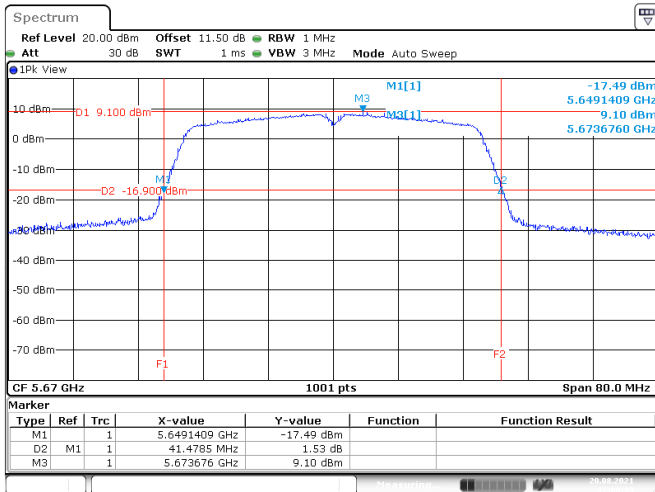

802.11n HT40

Channel 134

Channel 142 (U-NII-2C)

Date: 20.AUG.2021 12:08:19