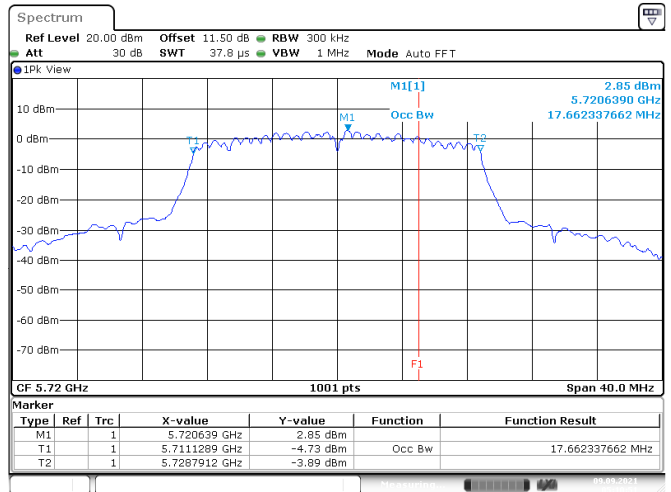

Channel 60

Channel 64

Channel 100

Channel 116

802.11n HT20

Channel 140

Date: 9.SEP.2021 05:08:22

Channel 144 (U-NII-2C)

Date: 9.SEP.2021 05:10:51

Channel 144 (U-NII-3)

Date: 9.SEP.2021 05:12:28

Channel 149

Date: 9.SEP.2021 05:14:10

802.11n HT20

Channel 157

Channel 165