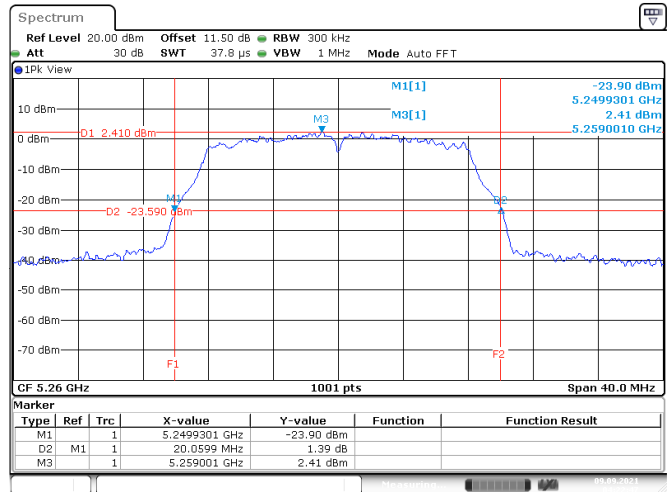

Appendix A: Test Results of Conducted Test

Test Result of 26 dB Bandwidth

802.11a

Band	Channel	Frequency (MHz)	26 dB Bandwidth (MHz)	
			Chain 0	Chain 1
U-NII-1	36	5180	19.98	19.94
	40	5200	20.10	19.90
	48	5240	20.06	19.90
U-NII-2A	52	5260	20.06	19.78
	60	5300	20.02	19.90
	64	5320	19.98	19.74
U-NII-2C	100	5500	20.22	19.90
	116	5580	19.90	19.86
	140	5700	20.10	19.78
	144	5720	15.19	14.95
U-NII-3	144	5720	4.91	4.91

<Chain 0>

802.11a
Channel 48
Channel 52

Channel 60
Channel 64

802.11a
Channel 100

Date: 9.SEP.2021 04:27:35

Channel 116

Date: 9.SEP.2021 04:29:14

Channel 140