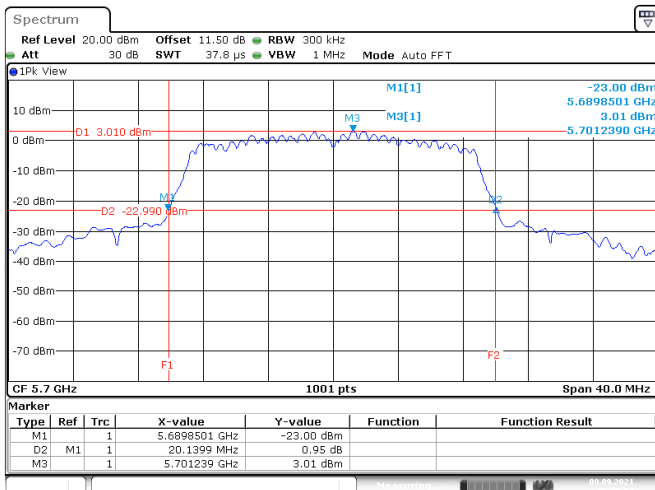

Date: 9.SEP.2021 05:03:30

802.11n HT20

Channel 100

Date: 9.SEP.2021 05:05:06

Channel 116

Date: 9.SEP.2021 05:06:32

Channel 140

Date: 9.SEP.2021 05:08:05