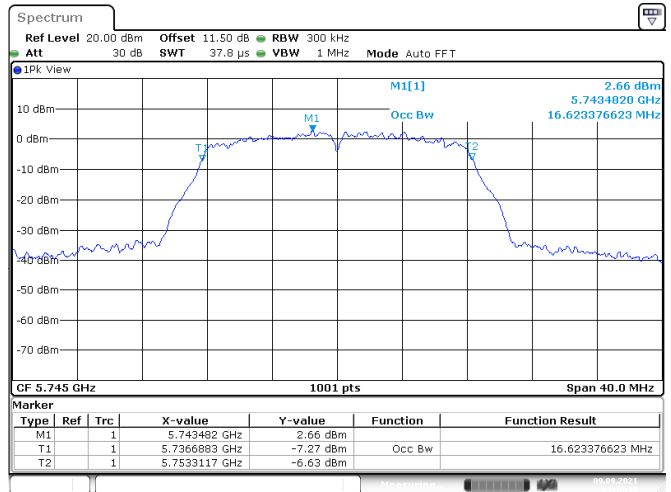

<Chain 0>

802.11a
Channel 48
Channel 52

Date: 24.AUG.2021 03:04:36

Date: 9.SEP.2021 04:23:07

Channel 60
Channel 64

Date: 9.SEP.2021 04:24:41

Date: 9.SEP.2021 04:26:09

802.11a

Channel 100

Channel 116

Channel 140

Channel 144 (U-NII-2C)

802.11a
Channel 144 (U-NII-3)
Channel 149

Date: 9.SEP.2021 04:34:28

Date: 9.SEP.2021 04:33:19

Channel 157
Channel 165

Date: 9.SEP.2021 04:38:04

Date: 9.SEP.2021 04:39:37

<Chain 1>

802.11a
Channel 60
Channel 64

Date: 9.SEP.2021 04:41:45

Date: 9.SEP.2021 04:44:29

Channel 100
Channel 116

Date: 9.SEP.2021 04:46:09