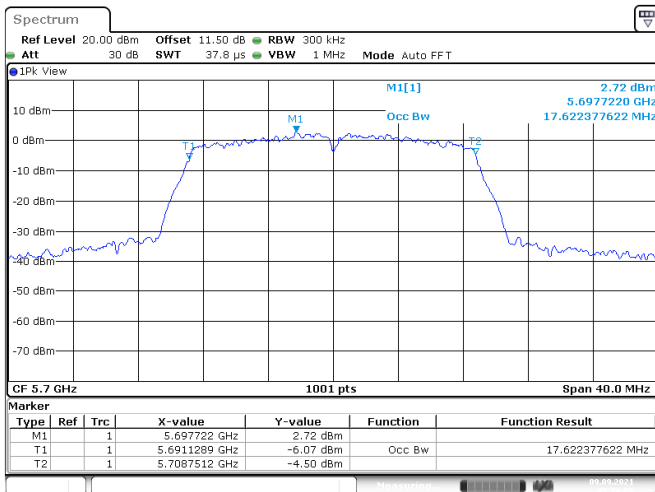

<Chain 0>

802.11n HT20
Channel 48
Channel 52

Date: 24.AUG.2021 03:16:32

Date: 9.SEP.2021 09:19:15

Channel 60
Channel 64

Date: 9.SEP.2021 05:21:05

Date: 9.SEP.2021 05:23:15

802.11n HT20

Channel 100

Channel 116

Date: 9.SEP.2021 05:24:48

Date: 9.SEP.2021 05:26:39

Channel 140

Channel 144 (U-NII-2C)

Date: 9.SEP.2021 05:28:09

Date: 9.SEP.2021 05:29:53