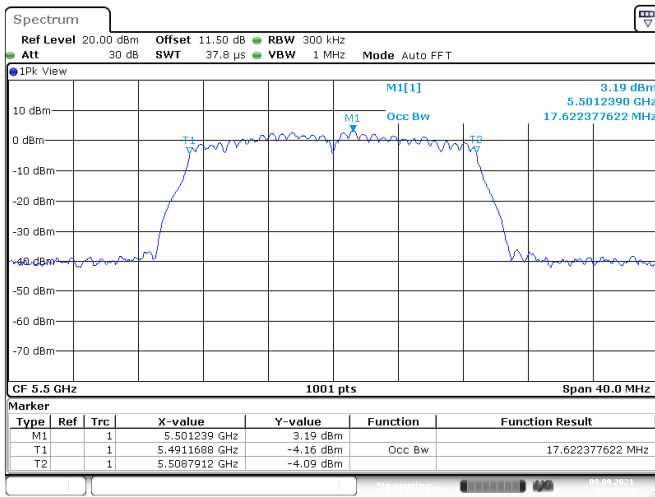

802.11n HT20
Channel 144 (U-NII-3)
Channel 149

Date: 9.SEP.2021 05:31:25

Date: 9.SEP.2021 05:33:06

Channel 157
Channel 165

Date: 9.SEP.2021 05:34:35

Date: 9.SEP.2021 05:36:40

<Chain 1>

802.11n HT20

Channel 60

Channel 64

Channel 100

Channel 116

802.11n HT20

Channel 140

Date: 9.SEP.2021 05:08:22

Channel 144 (U-NII-2C)