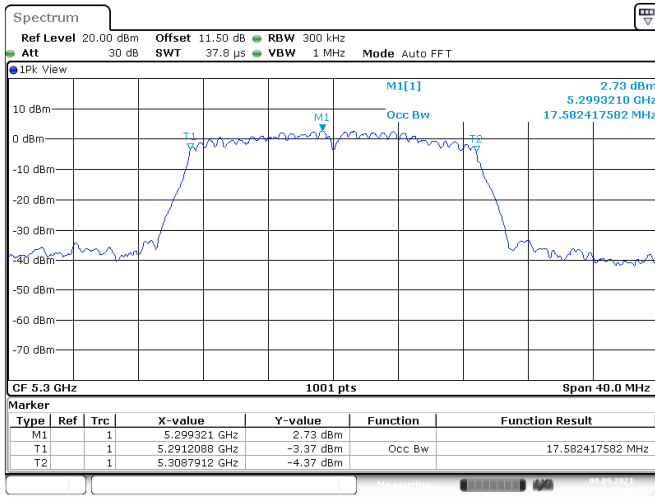

802.11n HT20

Channel 60

Channel 64