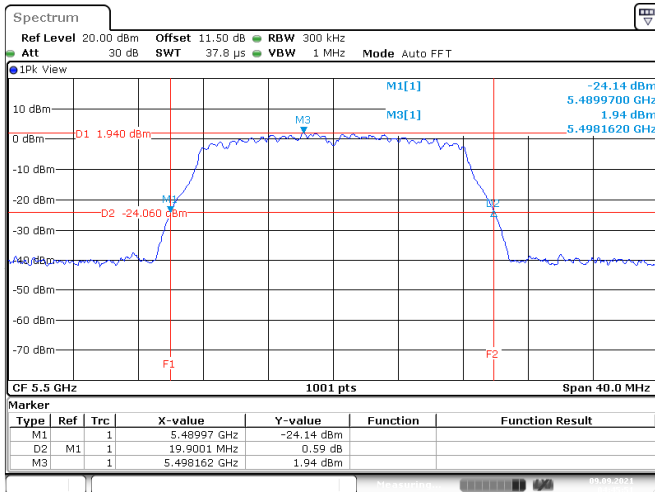

Date: 9.SEP.2021 04:32:08

Channel 144 (U-NII-2C)

Date: 9.SEP.2021 04:32:08

<Chain 1>

802.11a
Channel 100
Channel 116

Date: 9.SEP.2021 04:45:52

Date: 9.SEP.2021 04:47:23

Channel 140
Channel 144 (U-NII-2C)