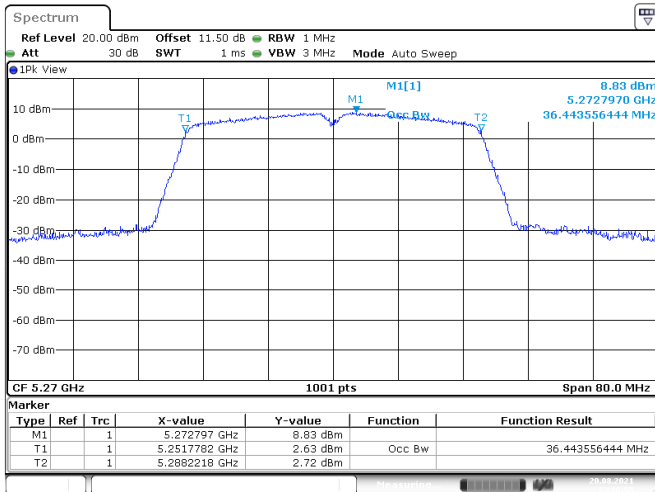

<Chain 0>

802.11n HT40
Channel 54
Channel 62

Date: 20.AUG.2021 12:02:48

Date: 20.AUG.2021 12:04:21

Channel 102
Channel 110

Date: 20.AUG.2021 12:05:52

Date: 20.AUG.2021 12:07:17

802.11n HT40
Channel 134
Channel 142 (U-NII-2C)

Date: 20.AUG.2021 12:08:36

Date: 23.AUG.2021 09:51:55

Channel 142 (U-NII-3)
Channel 151

Date: 23.AUG.2021 09:50:28

Date: 23.AUG.2021 09:48:46

<Chain 1>

802.11n HT40

Channel 54

Channel 62

Date: 20.AUG.2021 12:16:55

Date: 20.AUG.2021 12:18:12

Channel 102

Channel 110

Date: 20.AUG.2021 12:12:56

Date: 20.AUG.2021 12:11:29

802.11n HT40