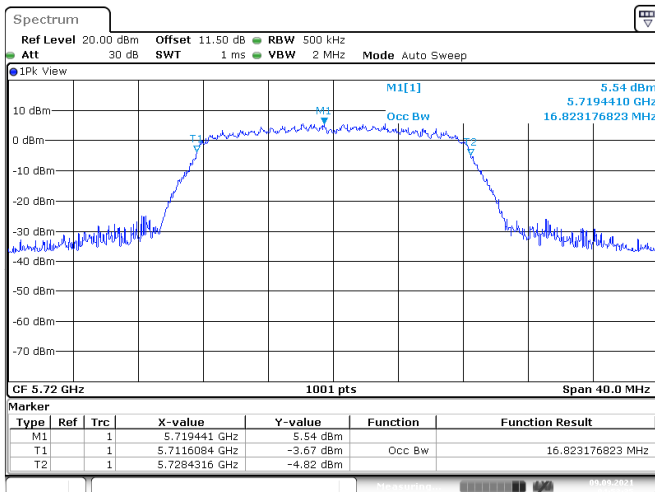

Channel 144 (U-NII-3)