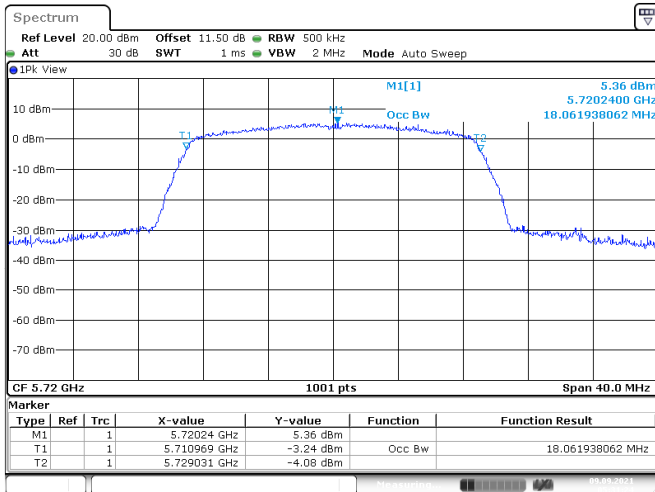

802.11n HT20

Channel 144 (U-NII-3)

Channel 149

Date: 9.SEP.2021 05:31:25

Date: 9.SEP.2021 05:33:06