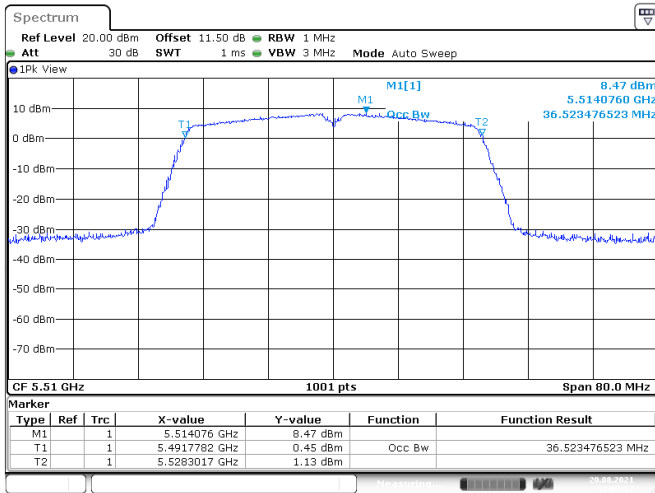

Date: 9.SEP.2021 05:15:43

Date: 9.SEP.2021 05:17:08

802.11n HT40

Band	Channel	Frequency (MHz)	99% Bandwidth (MHz)	
			Chain 0	Chain 1
U-NII-1	38	5190	36.52	36.44
	46	5230	36.52	36.44
U-NII-2A	54	5270	36.60	36.44
	62	5310	36.52	36.36
U-NII-2C	102	5510	36.52	36.36
	110	5550	36.52	36.44
	134	5670	36.52	36.52
	142	5710	33.22	33.22
U-NII-3	142	5710	3.14	3.06
	151	5755	36.60	36.52
	159	5795	36.52	36.60

<Chain 0>

802.11n HT40
Channel 54
Channel 62

Date: 20.AUG.2021 12:02:48

Date: 20.AUG.2021 12:04:21

Channel 102
Channel 110

Date: 20.AUG.2021 12:05:52

Date: 20.AUG.2021 12:07:17

802.11n HT40
Channel 134
Channel 142 (U-NII-2C)