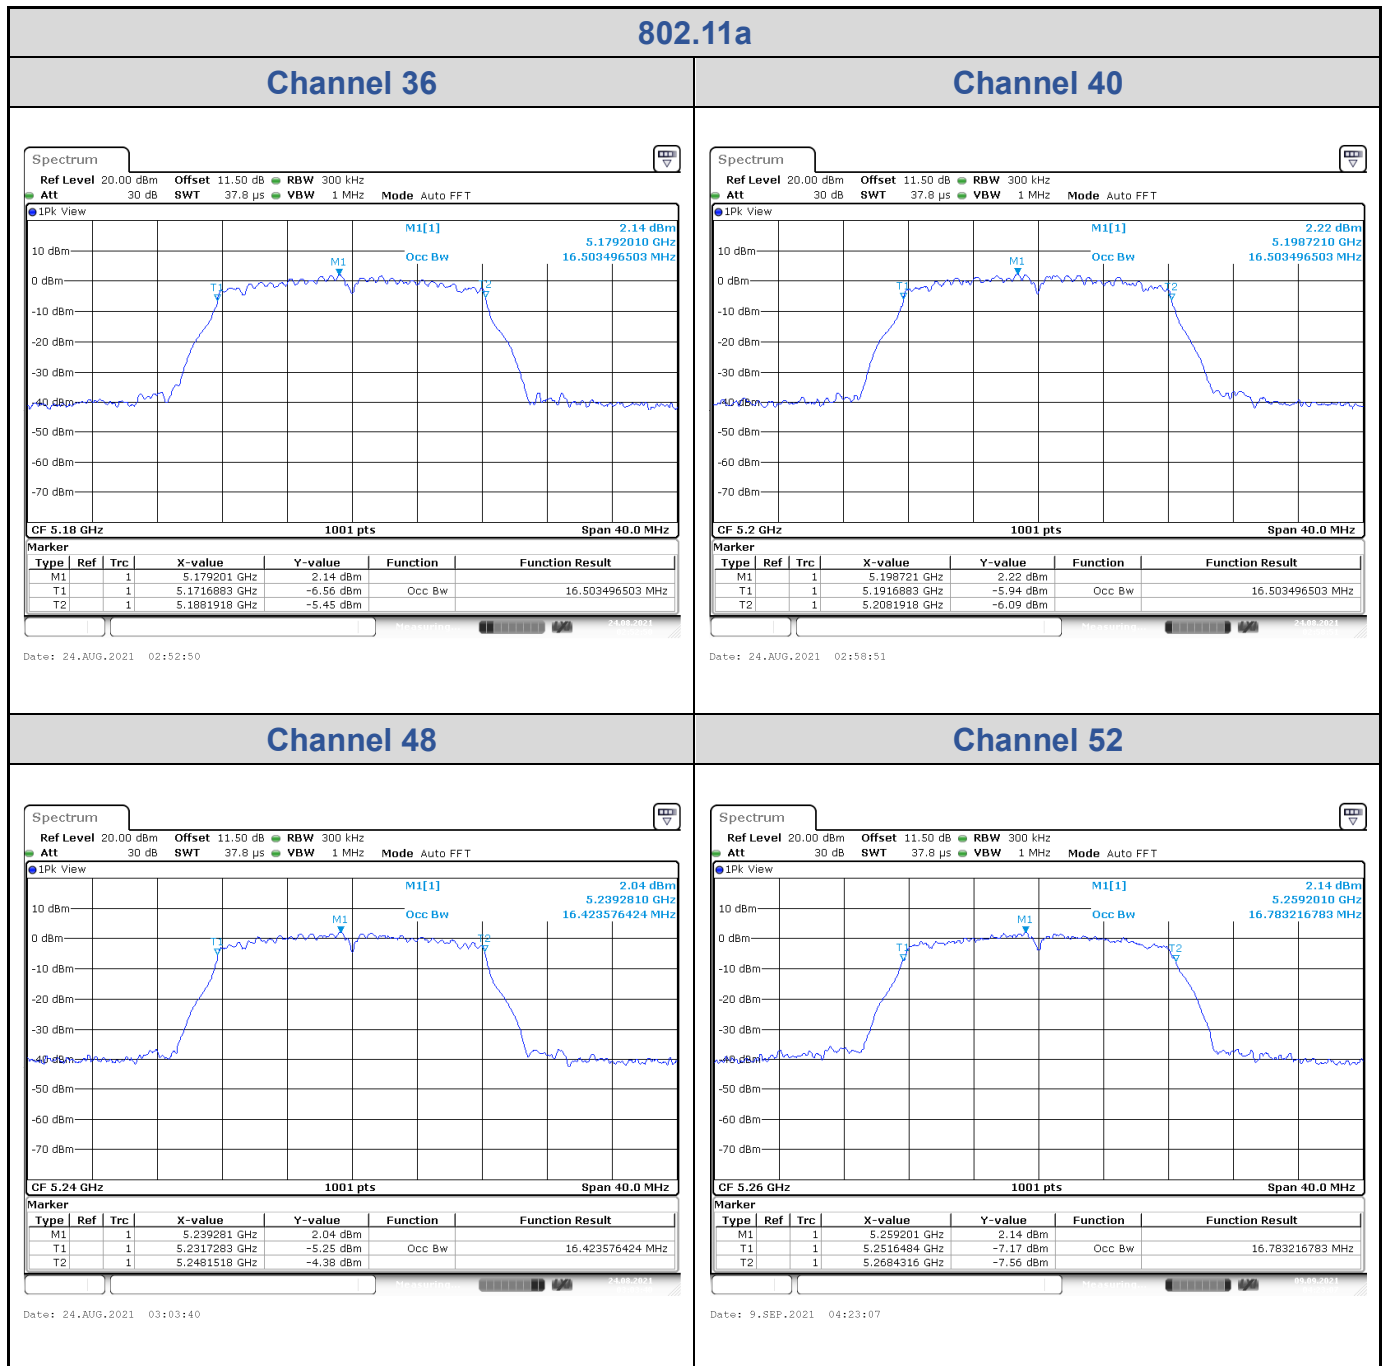

<Chain 0>

802.11a
Channel 48
Channel 52

Date: 24.AUG.2021 03:04:36

Date: 9.SEP.2021 04:23:07

Channel 60
Channel 64

Date: 9.SEP.2021 04:24:41

Date: 9.SEP.2021 04:26:09

802.11a

Channel 100

Channel 116

Channel 140

Channel 144 (U-NII-2C)

802.11a
Channel 144 (U-NII-3)
Channel 149

Date: 9.SEP.2021 04:34:28

Date: 9.SEP.2021 04:33:19

Channel 157
Channel 165

Date: 9.SEP.2021 04:38:04

Date: 9.SEP.2021 04:39:37

<Chain 1>

802.11a
Channel 60
Channel 64

Date: 9.SEP.2021 04:41:45

Date: 9.SEP.2021 04:44:29

Channel 100
Channel 116

Date: 9.SEP.2021 04:46:09