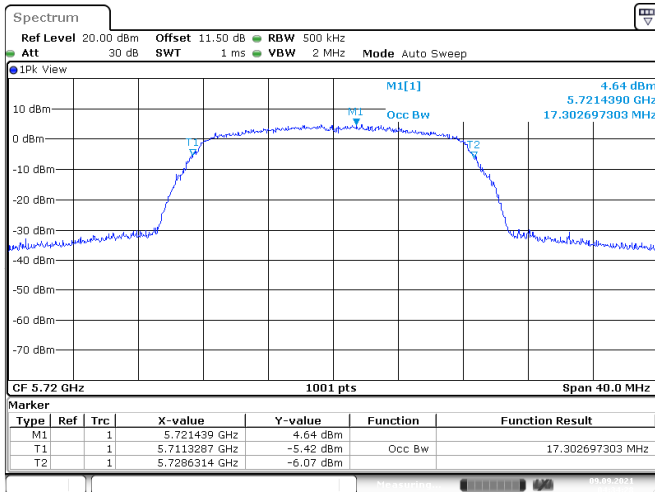

Channel 100

Channel 116

Channel 140

Channel 144 (U-NII-2C)

802.11a
Channel 144 (U-NII-3)
Channel 149

Date: 9.SEP.2021 04:34:28

Date: 9.SEP.2021 04:33:19

Channel 157
Channel 165

Date: 9.SEP.2021 04:38:04

Date: 9.SEP.2021 04:39:37

<Chain 1>

802.11a
Channel 60
Channel 64

Date: 9.SEP.2021 04:41:45

Date: 9.SEP.2021 04:44:29

Channel 100
Channel 116

Date: 9.SEP.2021 04:46:09