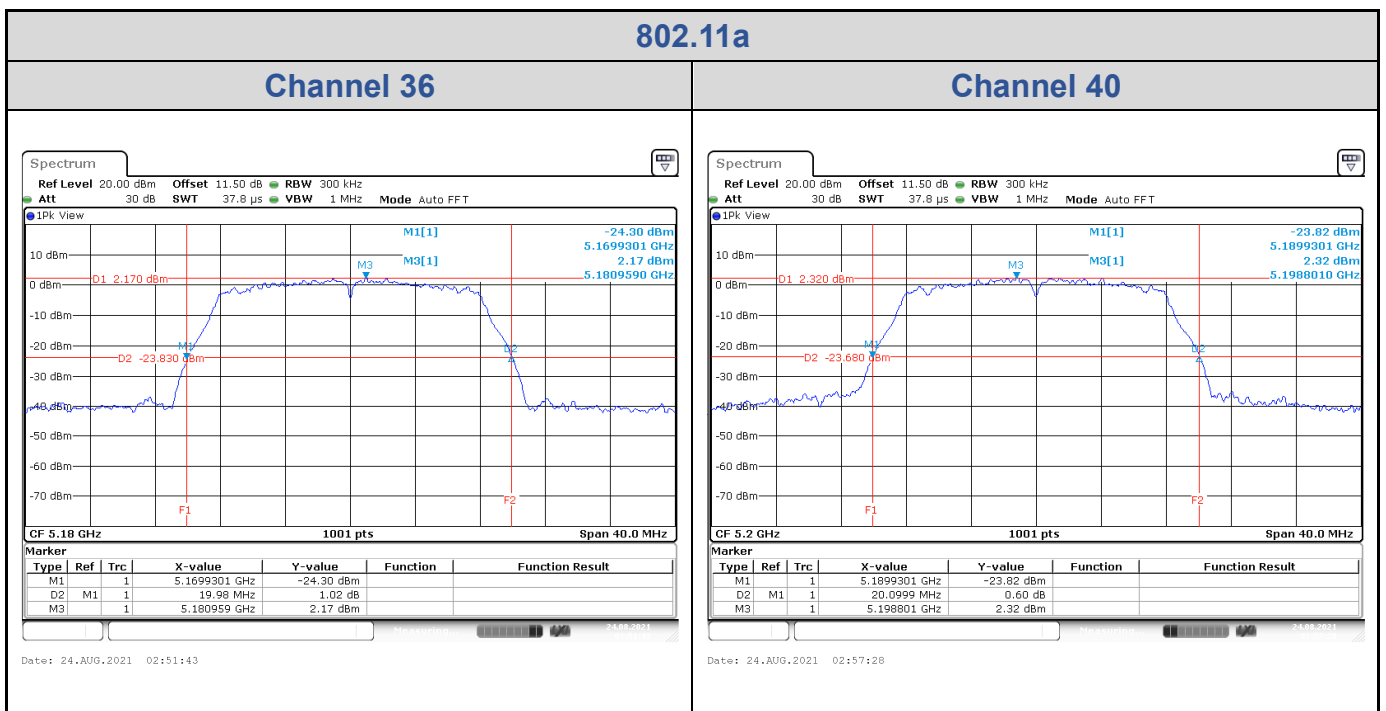

Appendix A: Test Results of Conducted Test

Test Result of 26 dB Bandwidth

802.11a

Band	Channel	Frequency (MHz)	26 dB Bandwidth (MHz)	
			Chain 0	Chain 1
U-NII-1	36	5180	19.98	19.94
	40	5200	20.10	19.90
	48	5240	20.06	19.90
U-NII-2A	52	5260	20.06	19.78
	60	5300	20.02	19.90
	64	5320	19.98	19.74
U-NII-2C	100	5500	20.22	19.90
	116	5580	19.90	19.86
	140	5700	20.10	19.78
	144	5720	15.19	14.95
U-NII-3	144	5720	4.91	4.91

<Chain 0>

802.11a
Channel 48
Channel 52

Channel 60
Channel 64

802.11a
Channel 100

Date: 9.SEP.2021 04:27:35

Channel 116

Date: 9.SEP.2021 04:29:14

Channel 140