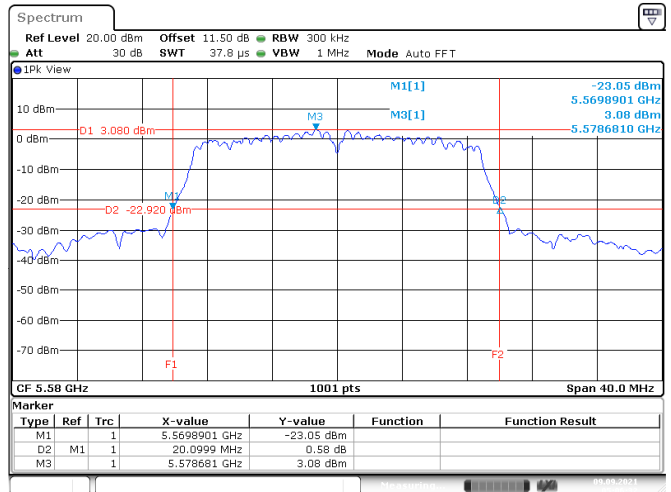

Date: 9.SEP.2021 05:03:30

802.11n HT20

Channel 100

Date: 9.SEP.2021 05:05:06

Channel 116

Date: 9.SEP.2021 05:06:32

Channel 140

Date: 9.SEP.2021 05:08:05