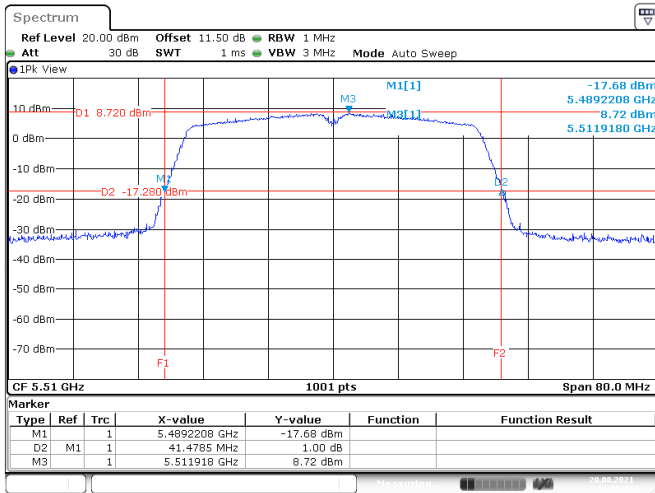

<Chain 0>

802.11n HT40

Channel 54

Channel 62

Date: 20.AUG.2021 12:02:28

Date: 20.AUG.2021 12:04:04

Channel 102

Channel 110