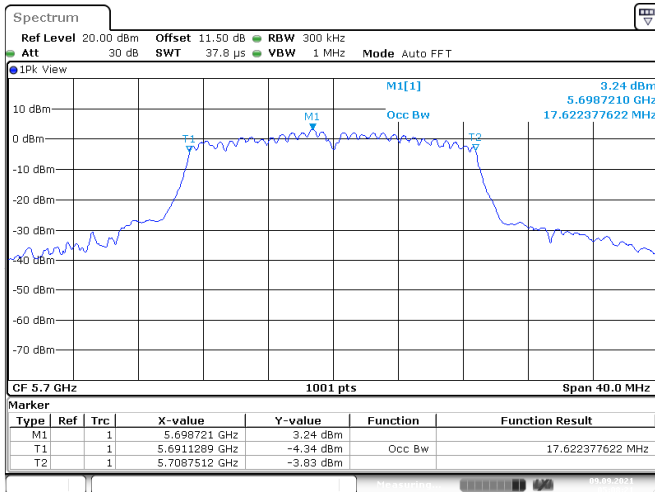

Channel 60

Channel 64

Channel 100

Channel 116

802.11n HT20

Channel 140

Date: 9.SEP.2021 05:08:22

Channel 144 (U-NII-2C)

Date: 9.SEP.2021 05:10:51

Channel 144 (U-NII-3)

Date: 9.SEP.2021 05:12:28

Channel 149

Date: 9.SEP.2021 05:14:10

802.11n HT20

Channel 157

Channel 165