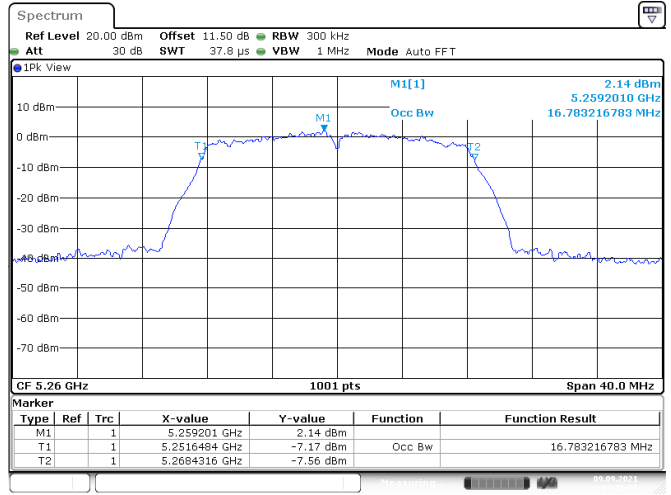

<Chain 0>

802.11a
Channel 48
Channel 52

Date: 24.AUG.2021 03:04:36

Date: 9.SEP.2021 04:23:07

Channel 60
Channel 64

Date: 9.SEP.2021 04:24:41

Date: 9.SEP.2021 04:26:09

802.11a