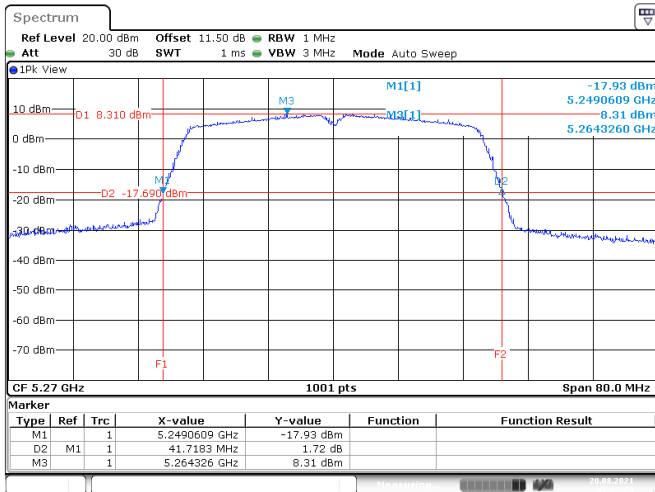

802.11n HT40

Channel 54

Channel 62

Date: 20.AUG.2021 12:02:28