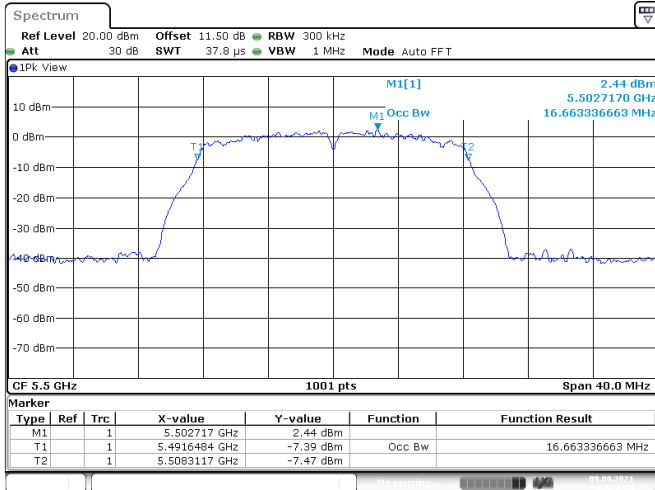

802.11a

Channel 100