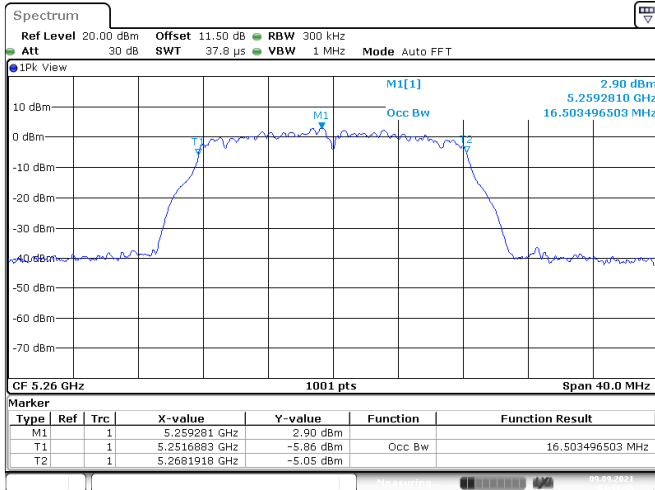

<Chain 0>

802.11a
Channel 48
Channel 52

Date: 24.AUG.2021 03:04:36

Date: 9.SEP.2021 04:23:07

Channel 60
Channel 64

Date: 9.SEP.2021 04:24:41

Date: 9.SEP.2021 04:26:09

802.11a

Channel 100

Channel 116

Channel 140

Channel 144 (U-NII-2C)

802.11a
Channel 144 (U-NII-3)
Channel 149

Date: 9.SEP.2021 04:34:28

Date: 9.SEP.2021 04:33:19

Channel 157
Channel 165

Date: 9.SEP.2021 04:38:04

Date: 9.SEP.2021 04:39:37

<Chain 1>

802.11a
Channel 60
Channel 64

Date: 9.SEP.2021 04:41:45

Date: 9.SEP.2021 04:44:29

Channel 100
Channel 116

Date: 9.SEP.2021 04:46:09