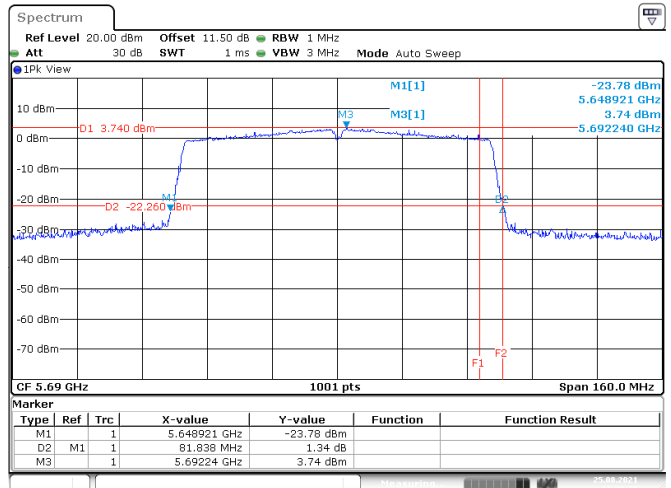

Channel 138 (U-NII-3)

Date: 25.AUG.2021 11:28:39