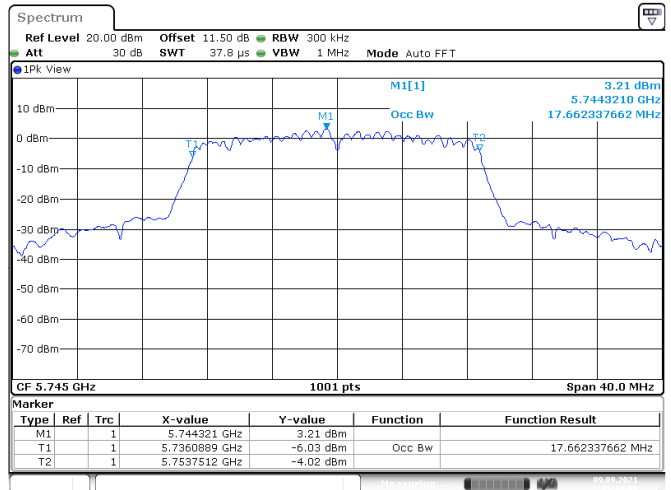

Channel 149

Date: 9.SEP.2021 05:14:10