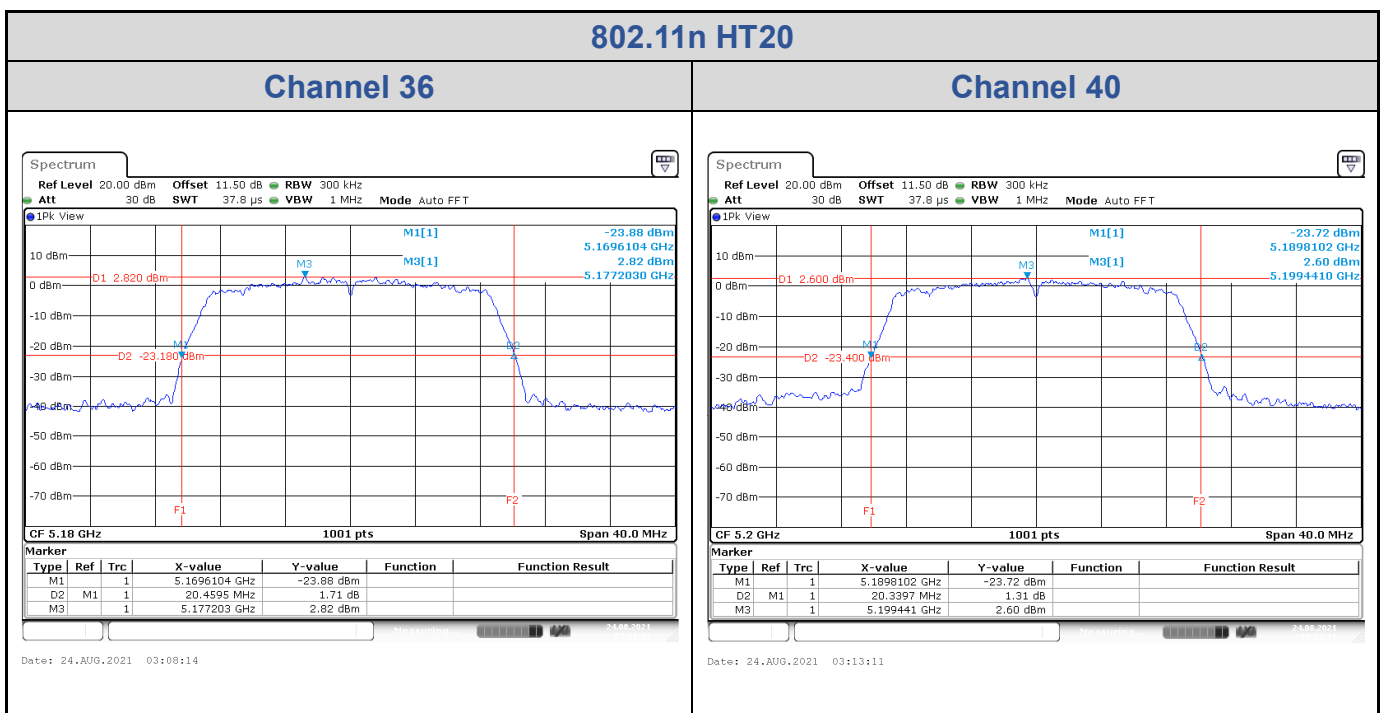

802.11n HT20

Band	Channel	Frequency (MHz)	26 dB Bandwidth (MHz)	
			Chain 0	Chain 1
U-NII-1	36	5180	20.46	20.30
	40	5200	20.34	20.42
	48	5240	20.58	20.10
U-NII-2A	52	5260	20.38	20.22
	60	5300	20.42	20.14
	64	5320	20.54	20.18
U-NII-2C	100	5500	20.26	20.26
	116	5580	20.34	20.10
	140	5700	20.34	20.14
	144	5720	15.19	15.15
U-NII-3	144	5720	5.23	4.99

<Chain 0>