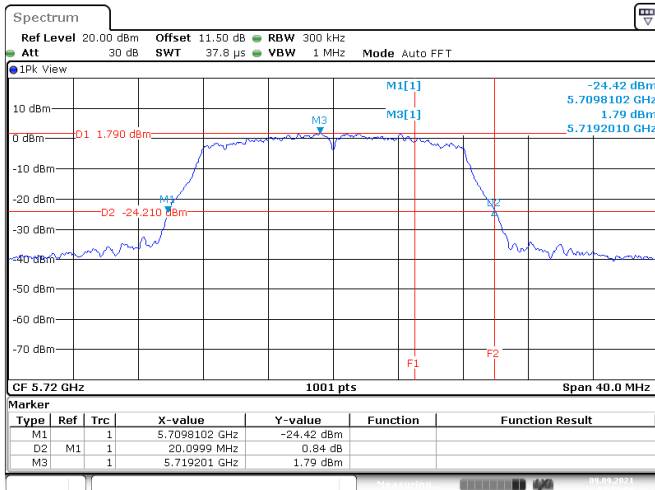

<Chain 0>

802.11a
Channel 48
Channel 52

Channel 60
Channel 64

802.11a
Channel 100

Date: 9.SEP.2021 04:27:35

Channel 116

Date: 9.SEP.2021 04:29:14

Channel 140

Date: 9.SEP.2021 04:32:08

Channel 144 (U-NII-2C)

Date: 9.SEP.2021 04:32:08

<Chain 1>

802.11a
Channel 100
Channel 116

Date: 9.SEP.2021 04:45:52

Date: 9.SEP.2021 04:47:23

Channel 140
Channel 144 (U-NII-2C)