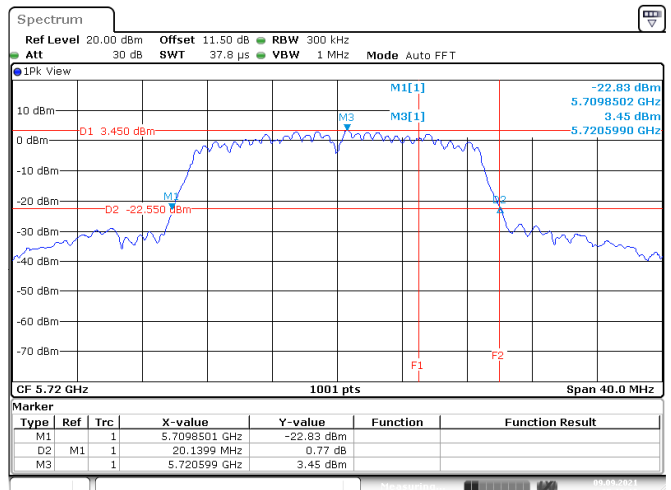

Channel 144 (U-NII-2C)

Date: 9.SEP.2021 05:10:13