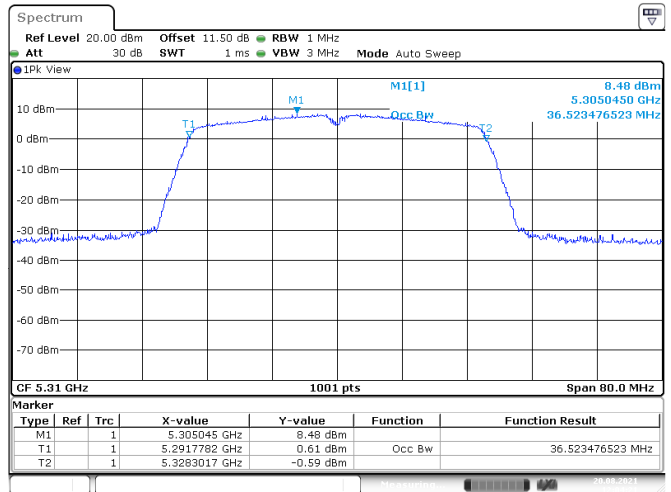

Date: 9.SEP.2021 05:15:43

Date: 9.SEP.2021 05:17:08

802.11n HT40

Band	Channel	Frequency (MHz)	99% Bandwidth (MHz)	
			Chain 0	Chain 1
U-NII-1	38	5190	36.52	36.44
	46	5230	36.52	36.44
U-NII-2A	54	5270	36.60	36.44
	62	5310	36.52	36.36
U-NII-2C	102	5510	36.52	36.36
	110	5550	36.52	36.44
	134	5670	36.52	36.52
	142	5710	33.22	33.22
U-NII-3	142	5710	3.14	3.06
	151	5755	36.60	36.52
	159	5795	36.52	36.60

<Chain 0>

802.11n HT40
Channel 54
Channel 62

Date: 20.AUG.2021 12:02:48

Date: 20.AUG.2021 12:04:21

Channel 102
Channel 110

Date: 20.AUG.2021 12:05:52

Date: 20.AUG.2021 12:07:17

802.11n HT40
Channel 134
Channel 142 (U-NII-2C)