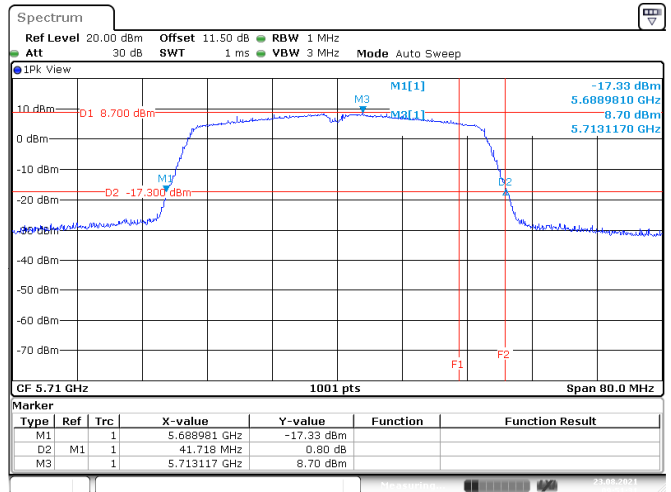

Date: 23.AUG.2021 09:51:31