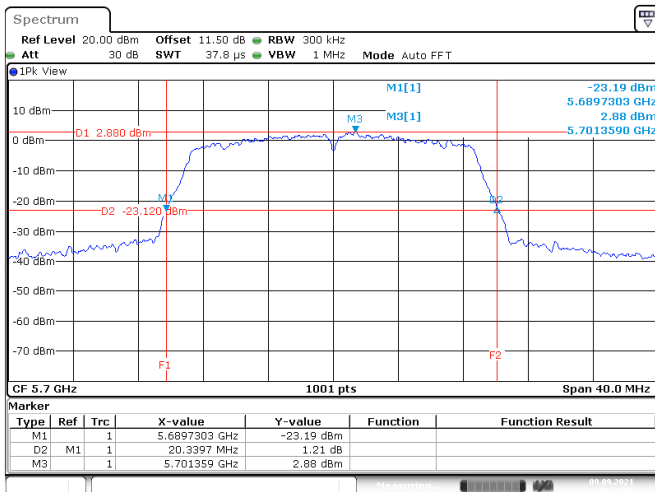

Channel 140

Channel 144 (U-NII-2C)

Date: 9.SEP.2021 05:27:50

Date: 9.SEP.2021 05:29:16