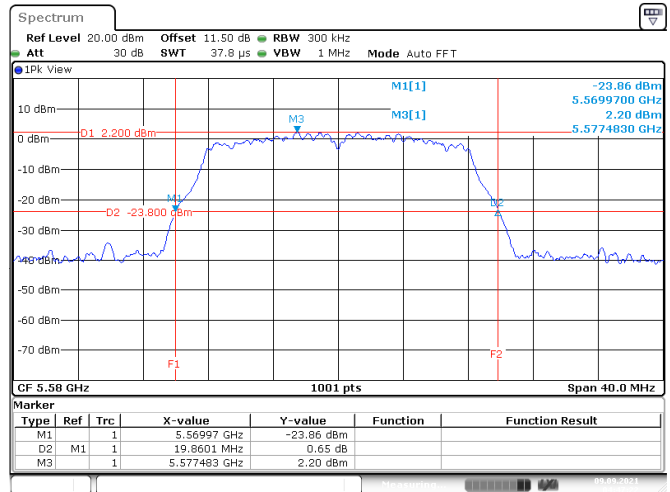

Date: 9.SEP.2021 04:32:08

Channel 144 (U-NII-2C)

Date: 9.SEP.2021 04:32:08

<Chain 1>

802.11a
Channel 100
Channel 116

Date: 9.SEP.2021 04:45:52

Date: 9.SEP.2021 04:47:23

Channel 140
Channel 144 (U-NII-2C)