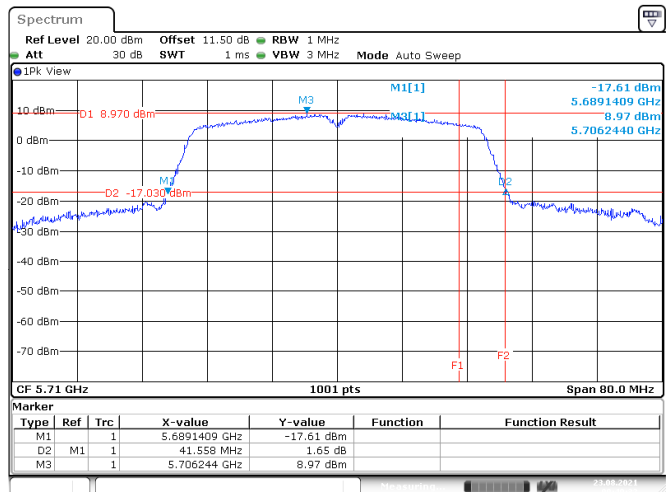

802.11n HT40
Channel 102

Date: 20.AUG.2021 12:12:37

Channel 110

Date: 20.AUG.2021 12:11:11

Channel 134

Date: 20.AUG.2021 12:09:45

Channel 142 (U-NII-2C)

Date: 23.AUG.2021 09:40:33