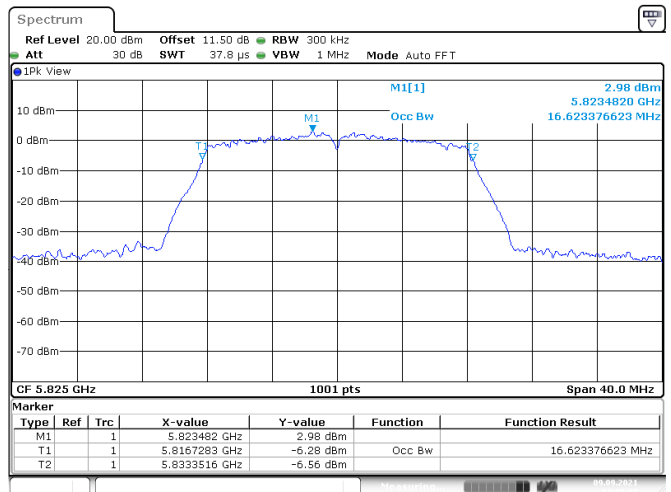

<Chain 0>

802.11a
Channel 48
Channel 52

Date: 24.AUG.2021 03:04:36

Date: 9.SEP.2021 04:23:07

Channel 60
Channel 64

Date: 9.SEP.2021 04:24:41

Date: 9.SEP.2021 04:26:09

802.11a

Channel 100

Channel 116

Channel 140

Channel 144 (U-NII-2C)

802.11a
Channel 144 (U-NII-3)
Channel 149

Date: 9.SEP.2021 04:34:28

Date: 9.SEP.2021 04:33:19

Channel 157
Channel 165

Date: 9.SEP.2021 04:38:04

Date: 9.SEP.2021 04:39:37

<Chain 1>

802.11a
Channel 60
Channel 64

Date: 9.SEP.2021 04:41:45

Date: 9.SEP.2021 04:44:29

Channel 100
Channel 116

Date: 9.SEP.2021 04:46:09