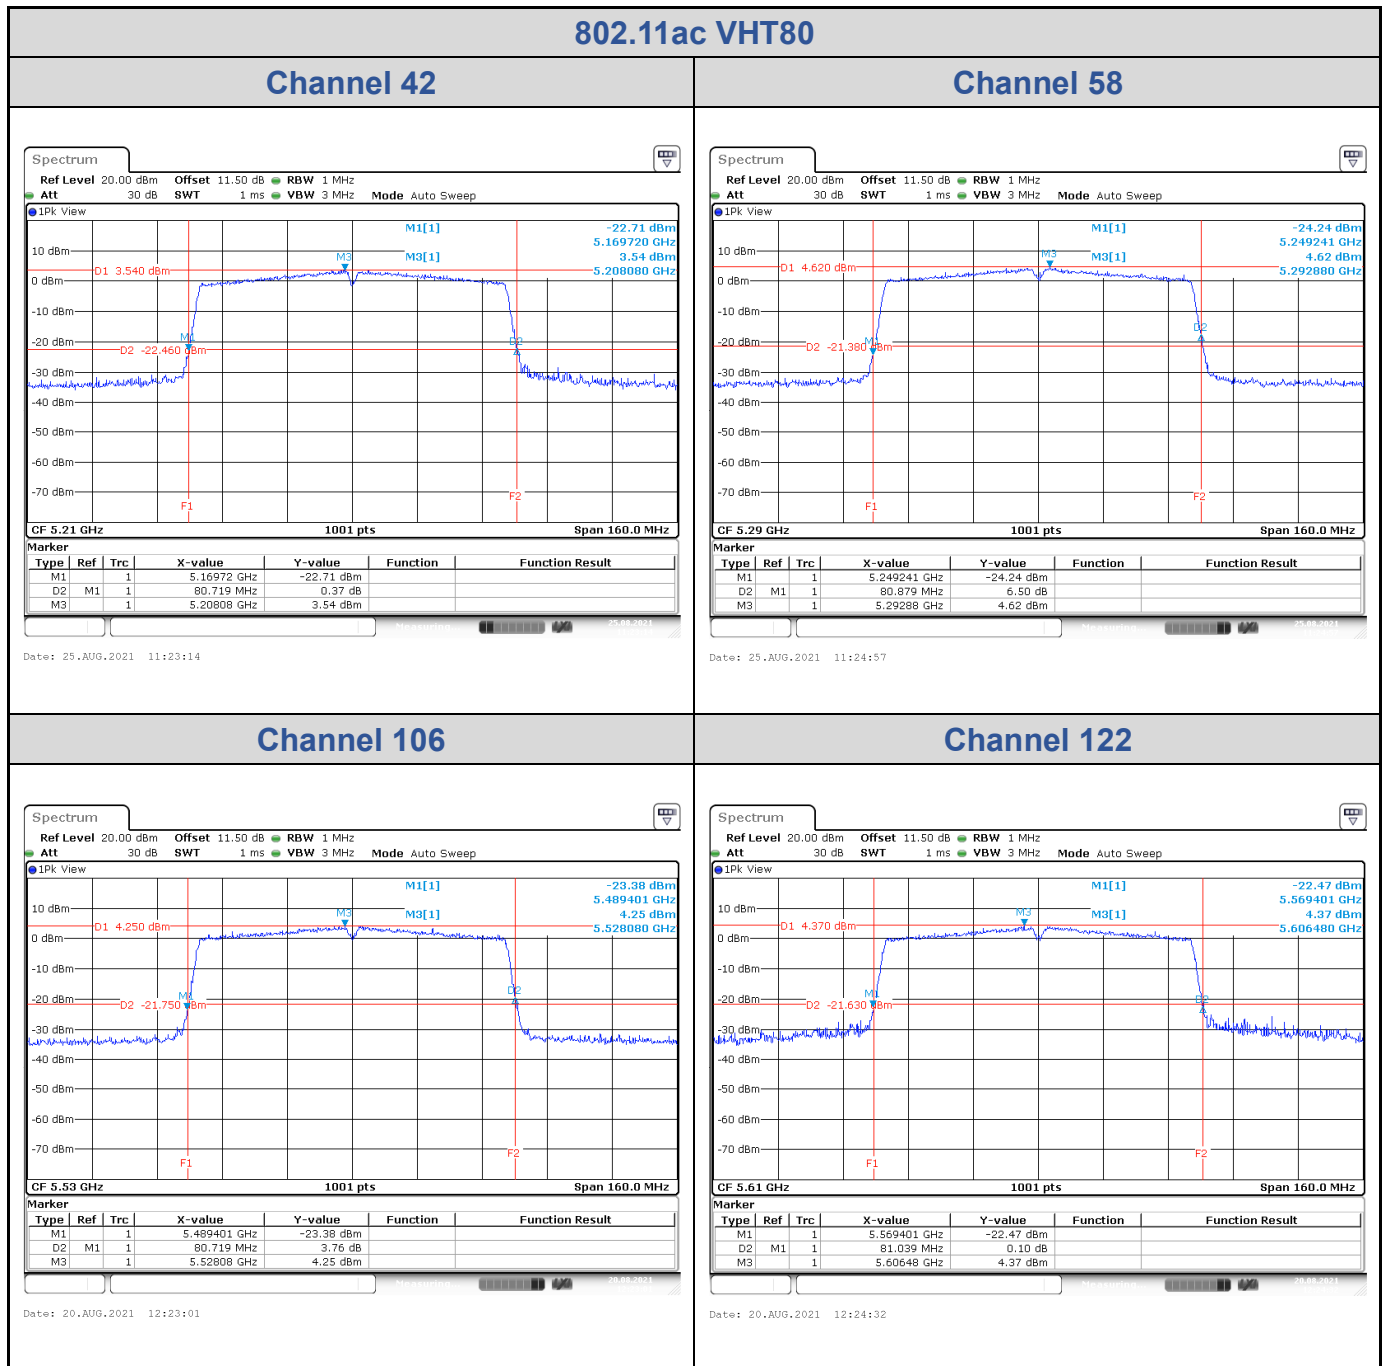

<Chain 1>