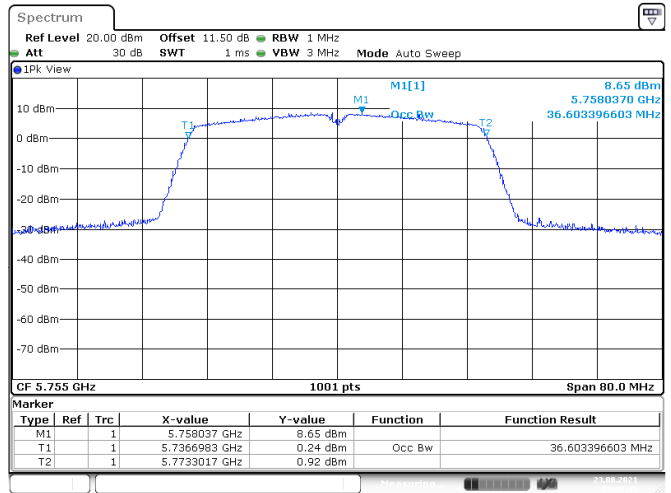

Channel 142 (U-NII-3)

Channel 151

Date: 23.AUG.2021 09:50:28

Date: 23.AUG.2021 09:48:46