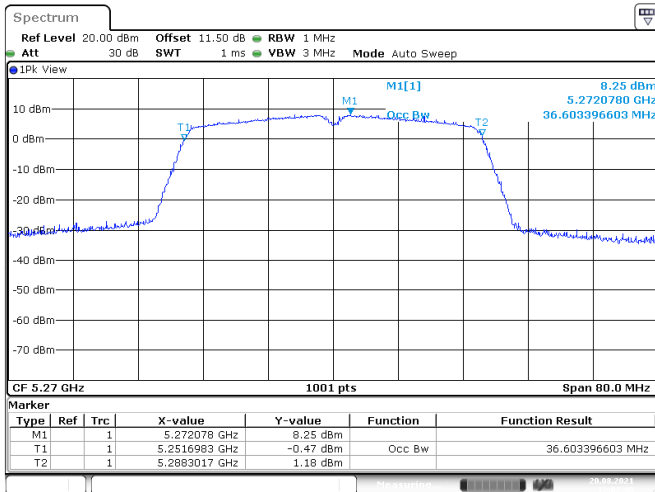

Date: 9.SEP.2021 05:15:43

Date: 9.SEP.2021 05:17:08

802.11n HT40

Band	Channel	Frequency (MHz)	99% Bandwidth (MHz)	
			Chain 0	Chain 1
U-NII-1	38	5190	36.52	36.44
	46	5230	36.52	36.44
U-NII-2A	54	5270	36.60	36.44
	62	5310	36.52	36.36
U-NII-2C	102	5510	36.52	36.36
	110	5550	36.52	36.44
	134	5670	36.52	36.52
	142	5710	33.22	33.22
U-NII-3	142	5710	3.14	3.06
	151	5755	36.60	36.52
	159	5795	36.52	36.60

<Chain 0>

802.11n HT40
Channel 54
Channel 62

Date: 20.AUG.2021 12:02:48

Date: 20.AUG.2021 12:04:21

Channel 102
Channel 110

Date: 20.AUG.2021 12:05:52

Date: 20.AUG.2021 12:07:17

802.11n HT40
Channel 134
Channel 142 (U-NII-2C)