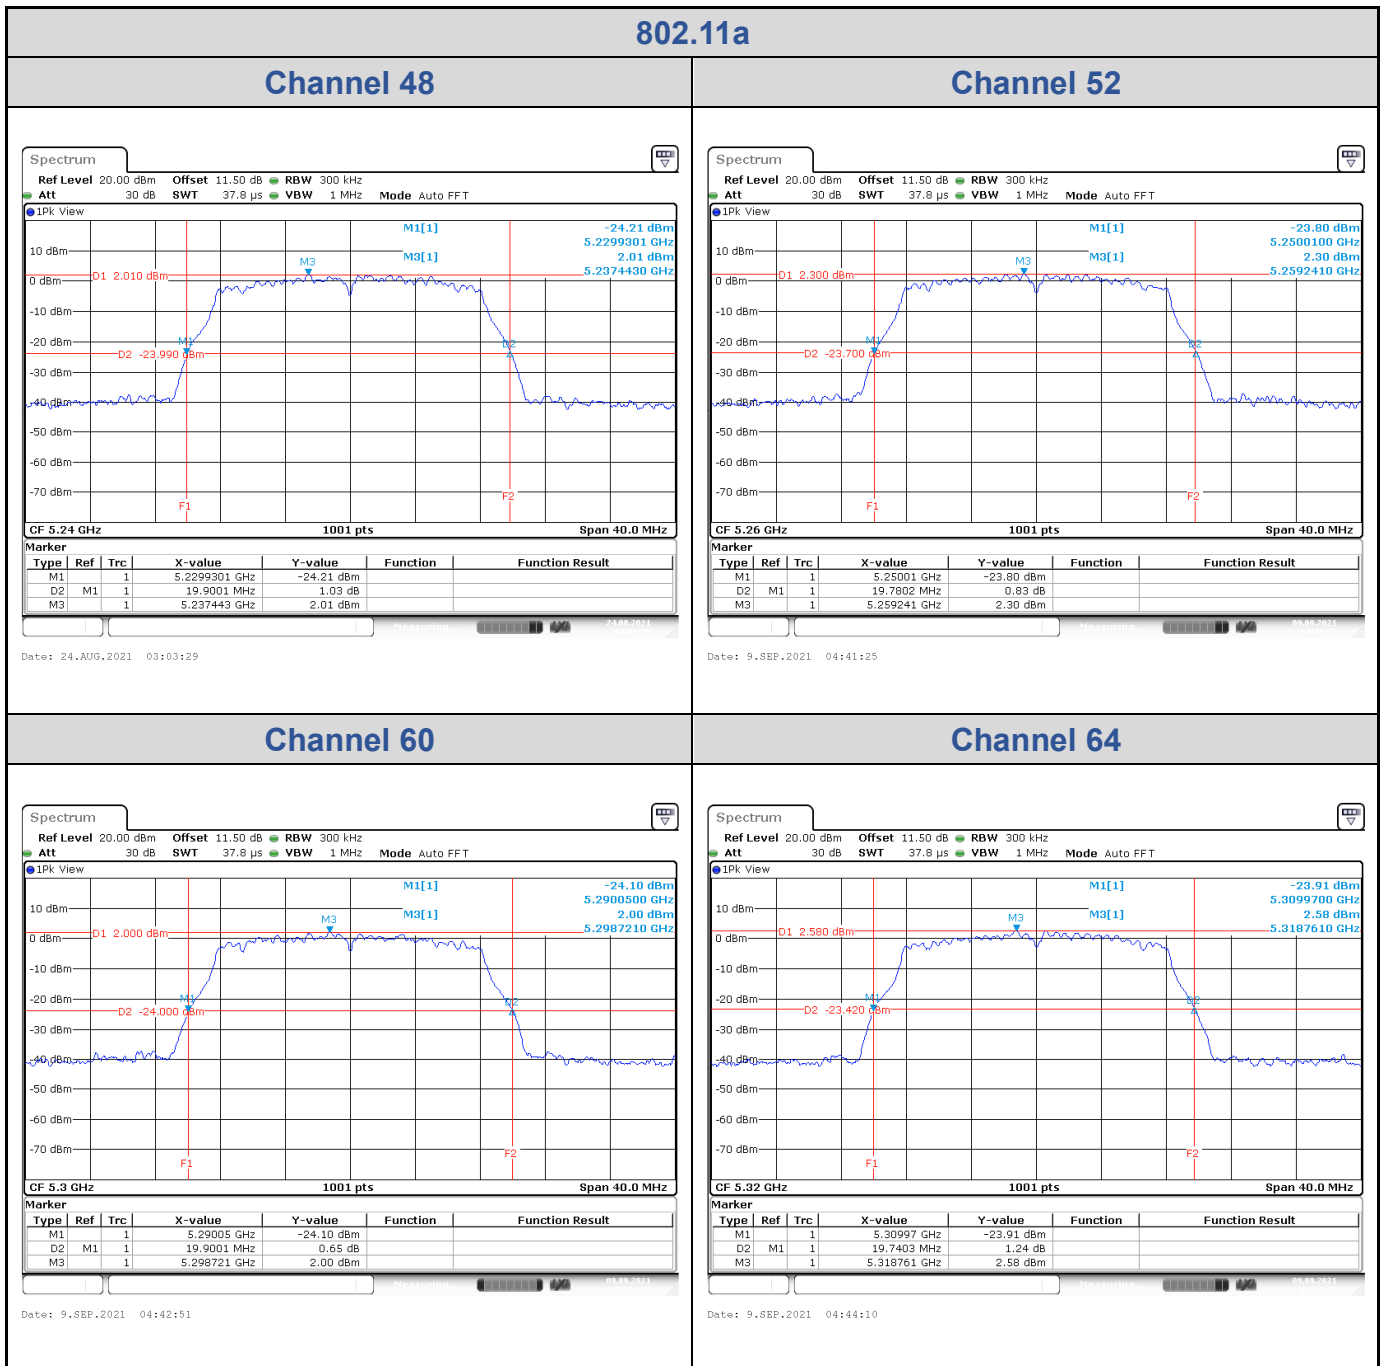

Date: 9.SEP.2021 04:32:08

Channel 144 (U-NII-2C)

Date: 9.SEP.2021 04:32:08

<Chain 1>

802.11a
Channel 100
Channel 116

Date: 9.SEP.2021 04:45:52

Date: 9.SEP.2021 04:47:23

Channel 140
Channel 144 (U-NII-2C)