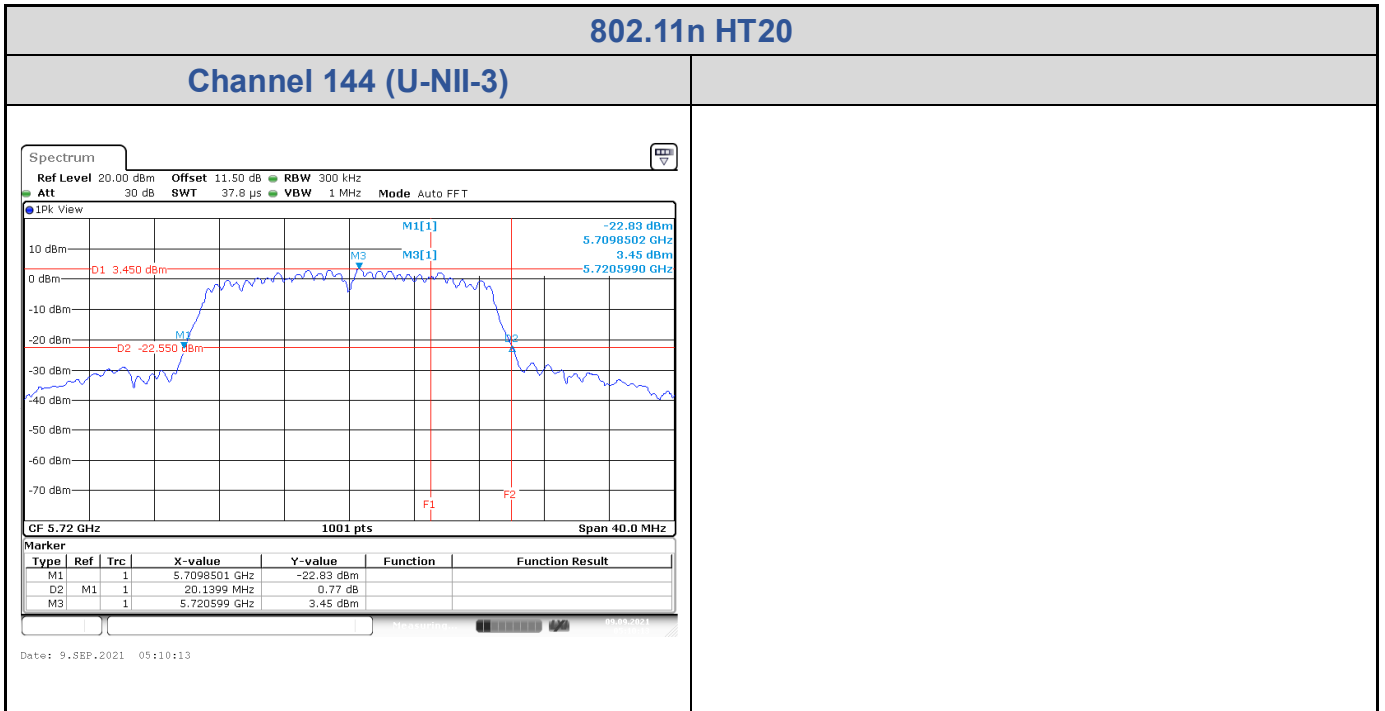

802.11n HT40

Band	Channel	Frequency (MHz)	26 dB Bandwidth (MHz)	
			Chain 0	Chain 1
U-NII-1	38	5190	41.48	41.56
	46	5230	41.80	41.72
U-NII-2A	54	5270	41.72	41.72
	62	5310	41.64	41.48
U-NII-2C	102	5510	41.48	41.64
	110	5500	41.80	41.32
	134	5670	41.48	41.88
	142	5710	36.02	35.86
U-NII-3	142	5710	5.70	5.70

<Chain 0>