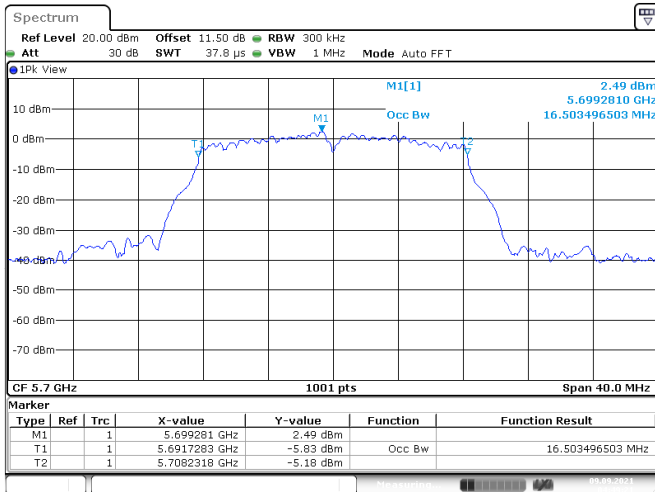

802.11a

Channel 140