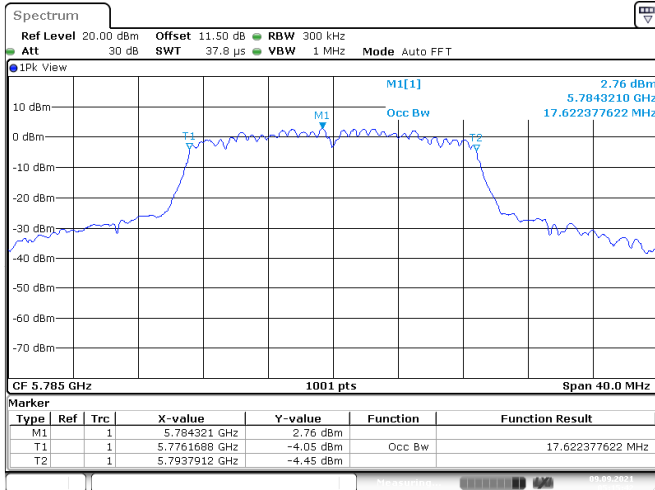

Channel 60

Channel 64

Channel 100

Channel 116

802.11n HT20

Channel 140

Date: 9.SEP.2021 05:08:22

Channel 144 (U-NII-2C)

Date: 9.SEP.2021 05:10:51

Channel 144 (U-NII-3)

Date: 9.SEP.2021 05:12:28

Channel 149

Date: 9.SEP.2021 05:14:10

802.11n HT20

Channel 157

Channel 165