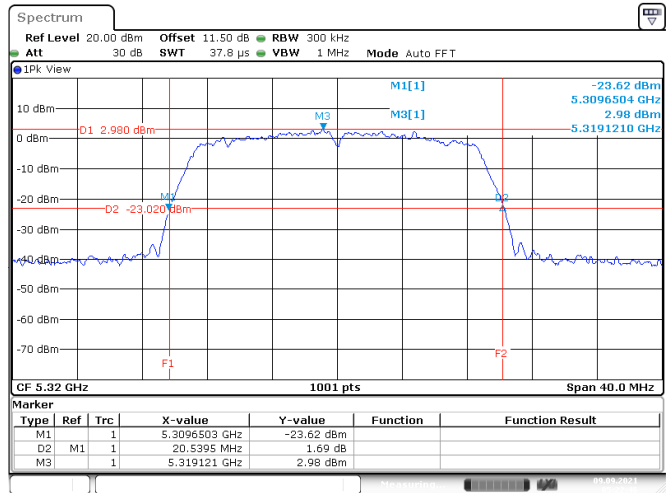

<Chain 0>

802.11n HT20
Channel 48

Date: 24.AUG.2021 03:16:22

Channel 52

Date: 9.SEP.2021 05:18:34

Channel 60

Date: 9.SEP.2021 05:20:47

Channel 64