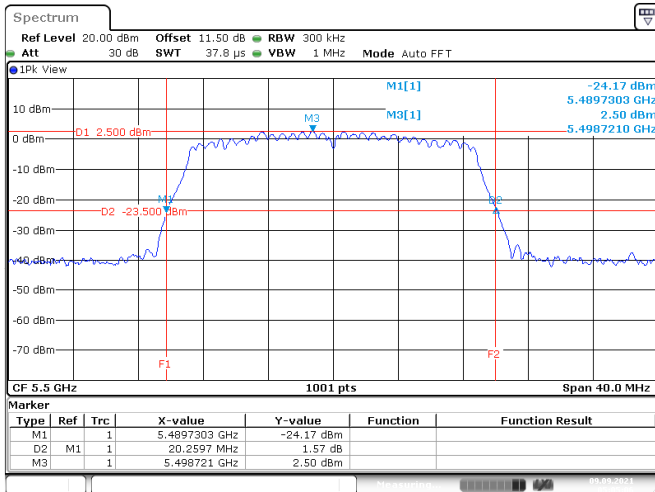

802.11n HT20

Channel 100

Date: 9.SEP.2021 05:05:06