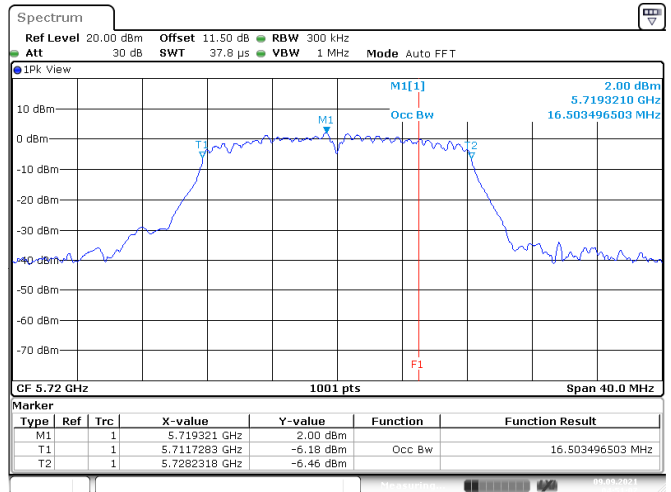

Channel 144 (U-NII-2C)