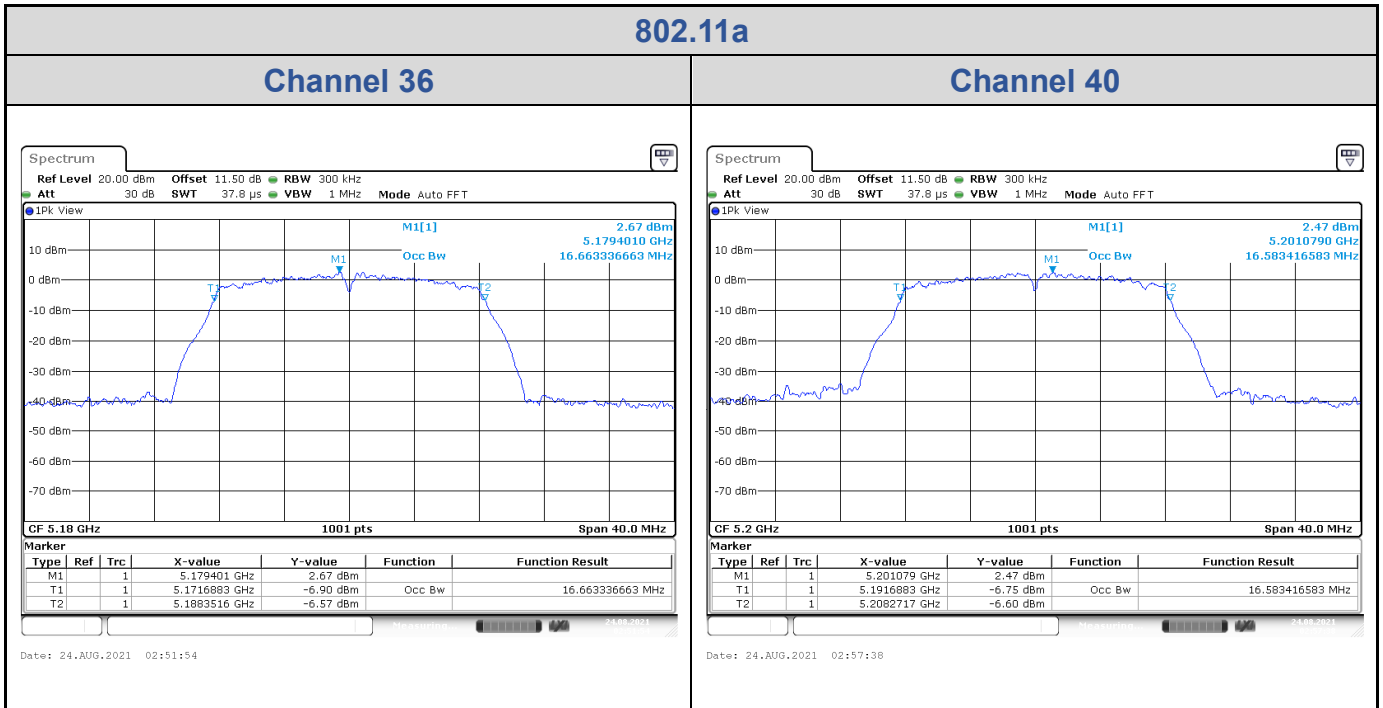

<Chain 0>

802.11a
Channel 48
Channel 52

Date: 24.AUG.2021 03:04:36

Date: 9.SEP.2021 04:23:07

Channel 60
Channel 64

Date: 9.SEP.2021 04:24:41

Date: 9.SEP.2021 04:26:09

802.11a