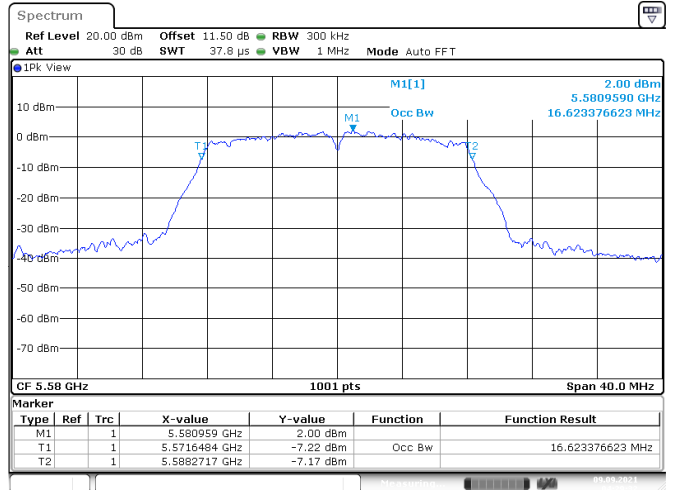

Channel 116