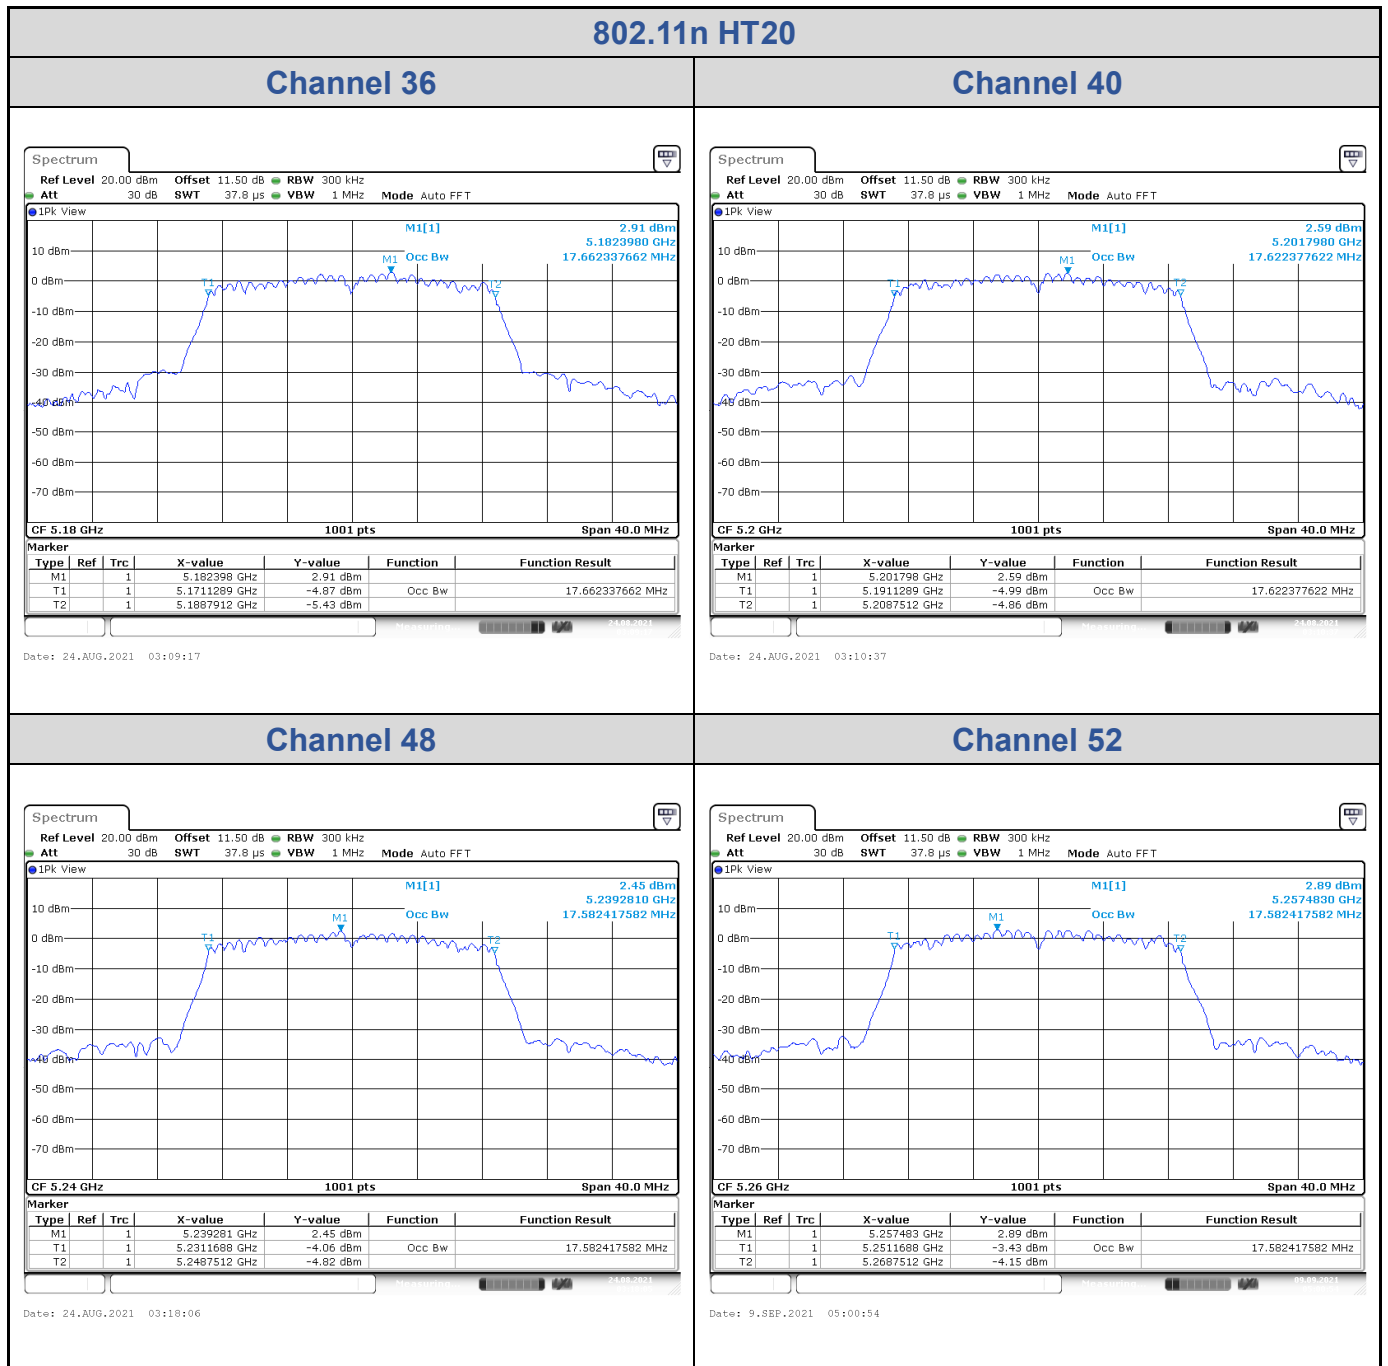

802.11n HT20
Channel 144 (U-NII-3)
Channel 149

Date: 9.SEP.2021 05:31:25

Date: 9.SEP.2021 05:33:06

Channel 157
Channel 165

Date: 9.SEP.2021 05:34:35

Date: 9.SEP.2021 05:36:40

<Chain 1>

802.11n HT20

Channel 60

Channel 64

Channel 100

Channel 116

802.11n HT20

Channel 140

Date: 9.SEP.2021 05:08:22

Channel 144 (U-NII-2C)