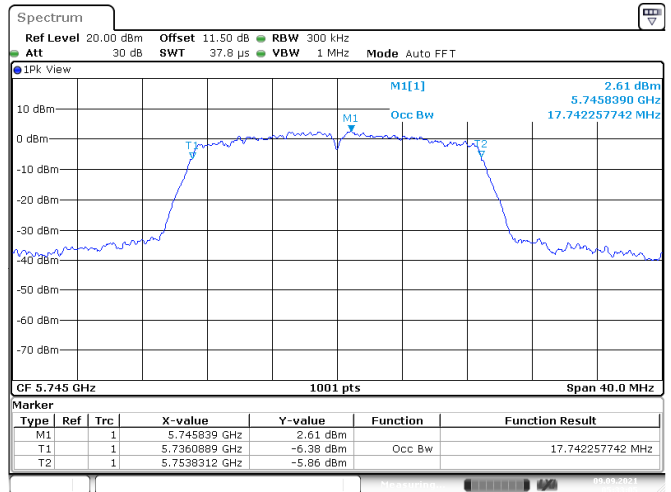

802.11n HT20

Channel 144 (U-NII-3)

Channel 149

Date: 9.SEP.2021 05:31:25

Date: 9.SEP.2021 05:33:06