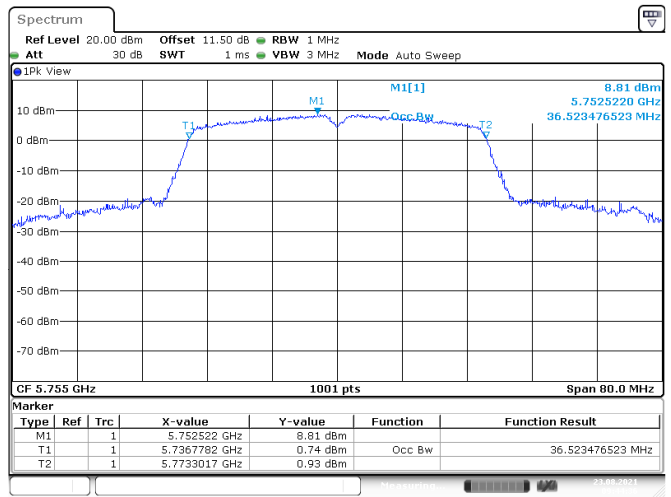

Channel 134

Date: 20.AUG.2021 12:10:03

Channel 142 (U-NII-2C)

Date: 23.AUG.2021 09:41:06

Channel 142 (U-NII-3)

Date: 23.AUG.2021 09:42:39

Channel 151

Date: 23.AUG.2021 09:44:36