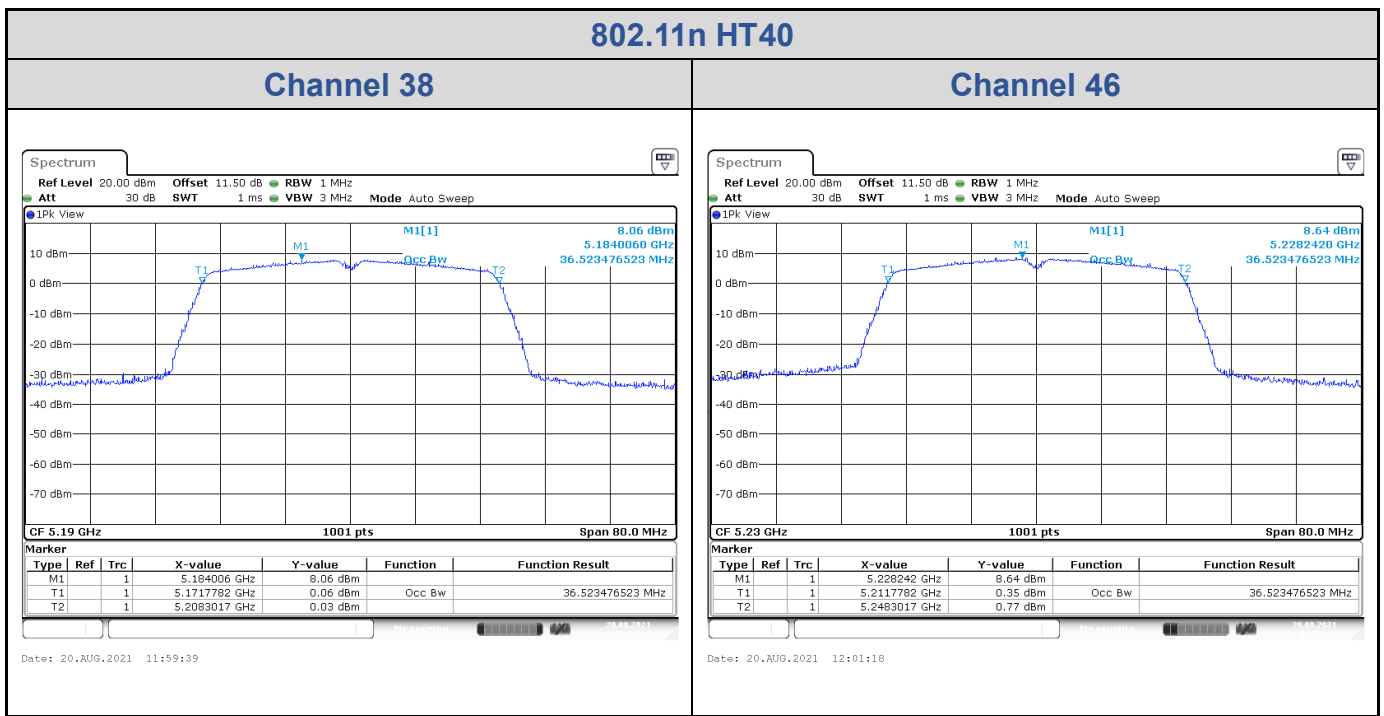

802.11n HT40

Band	Channel	Frequency (MHz)	99% Bandwidth (MHz)	
			Chain 0	Chain 1
U-NII-1	38	5190	36.52	36.44
	46	5230	36.52	36.44
U-NII-2A	54	5270	36.60	36.44
	62	5310	36.52	36.36
U-NII-2C	102	5510	36.52	36.36
	110	5550	36.52	36.44
	134	5670	36.52	36.52
	142	5710	33.22	33.22
U-NII-3	142	5710	3.14	3.06
	151	5755	36.60	36.52
	159	5795	36.52	36.60

<Chain 0>