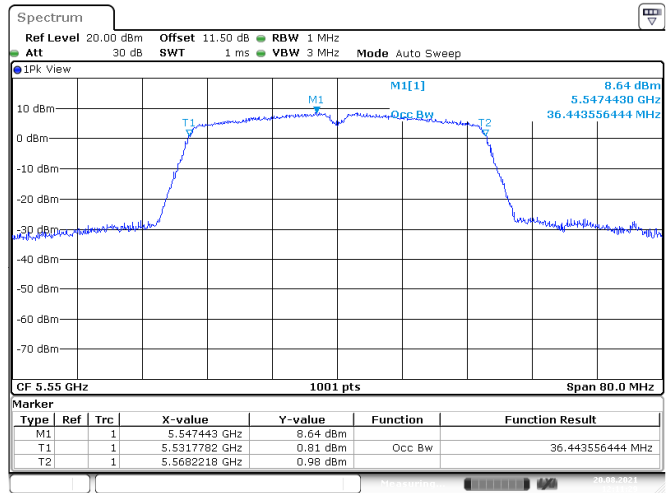

Channel 62

Date: 20.AUG.2021 12:16:55

Date: 20.AUG.2021 12:18:12

Channel 102

Channel 110

Date: 20.AUG.2021 12:12:56

Date: 20.AUG.2021 12:11:29

802.11n HT40