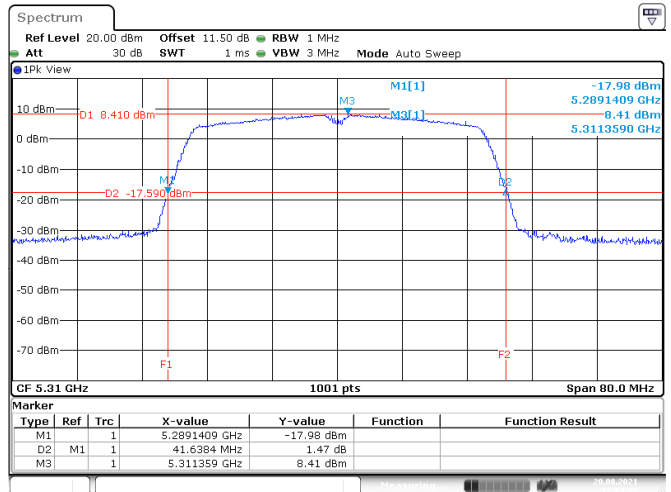

<Chain 0>

802.11n HT40

Channel 54

Channel 62

Date: 20.AUG.2021 12:02:28

Date: 20.AUG.2021 12:04:04

Channel 102

Channel 110