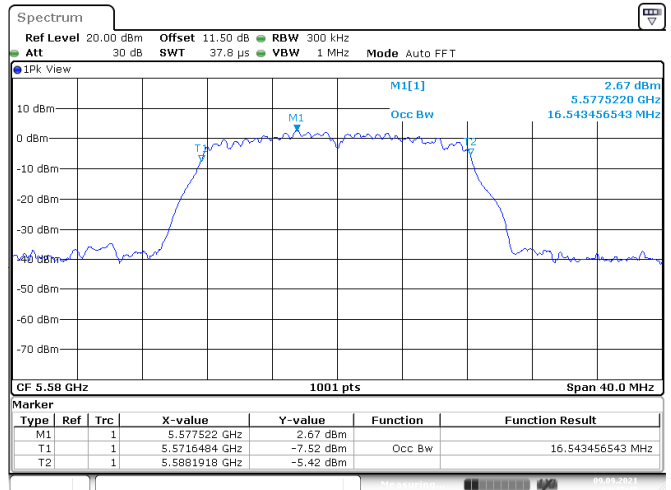

Date: 9.SEP.2021 04:38:04

Date: 9.SEP.2021 04:39:37

<Chain 1>

802.11a
Channel 60
Channel 64

Date: 9.SEP.2021 04:41:45

Date: 9.SEP.2021 04:44:29

Channel 100
Channel 116

Date: 9.SEP.2021 04:46:09