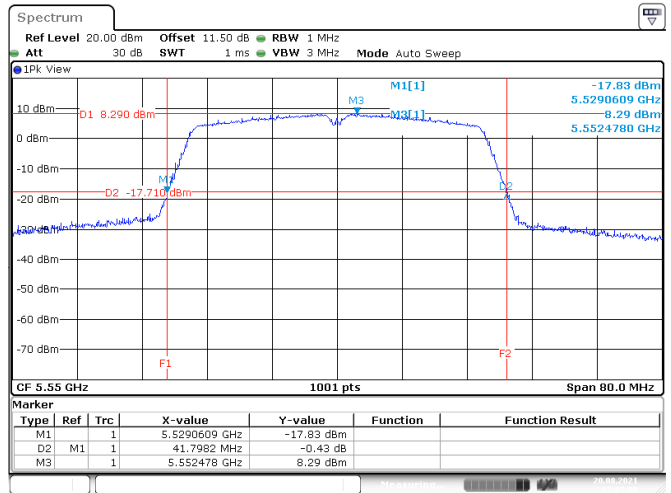

Date: 20.AUG.2021 12:07:00