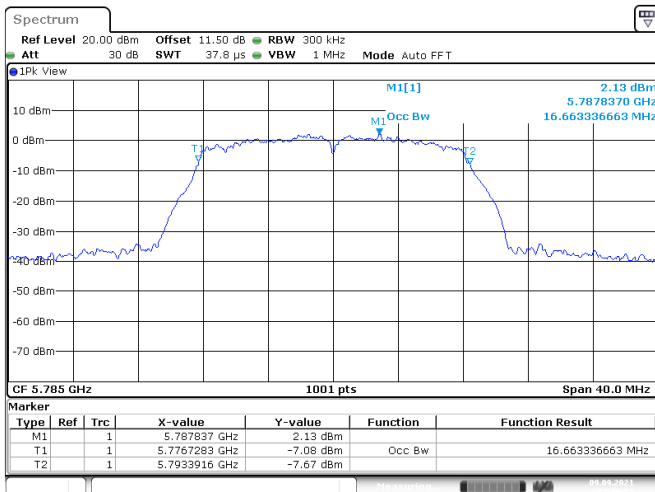

Channel 100

Channel 116

Channel 140

Channel 144 (U-NII-2C)

802.11a
Channel 144 (U-NII-3)
Channel 149

Date: 9.SEP.2021 04:34:28

Date: 9.SEP.2021 04:33:19

Channel 157
Channel 165

Date: 9.SEP.2021 04:38:04

Date: 9.SEP.2021 04:39:37

<Chain 1>

802.11a
Channel 60
Channel 64

Date: 9.SEP.2021 04:41:45

Date: 9.SEP.2021 04:44:29

Channel 100
Channel 116

Date: 9.SEP.2021 04:46:09