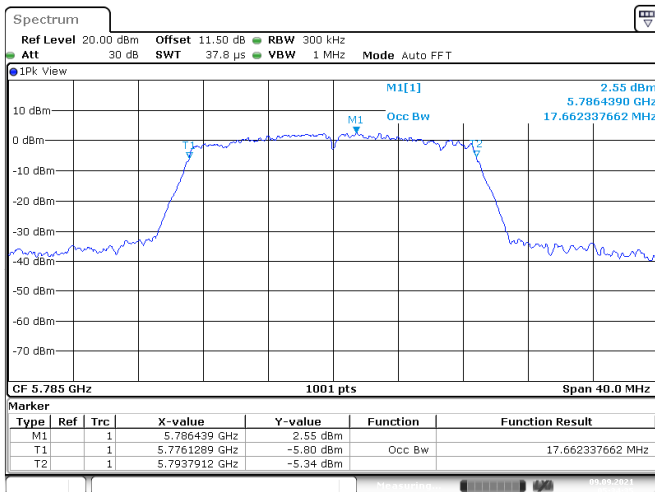

Channel 157

Channel 165

Date: 9.SEP.2021 05:34:35

Date: 9.SEP.2021 05:36:40