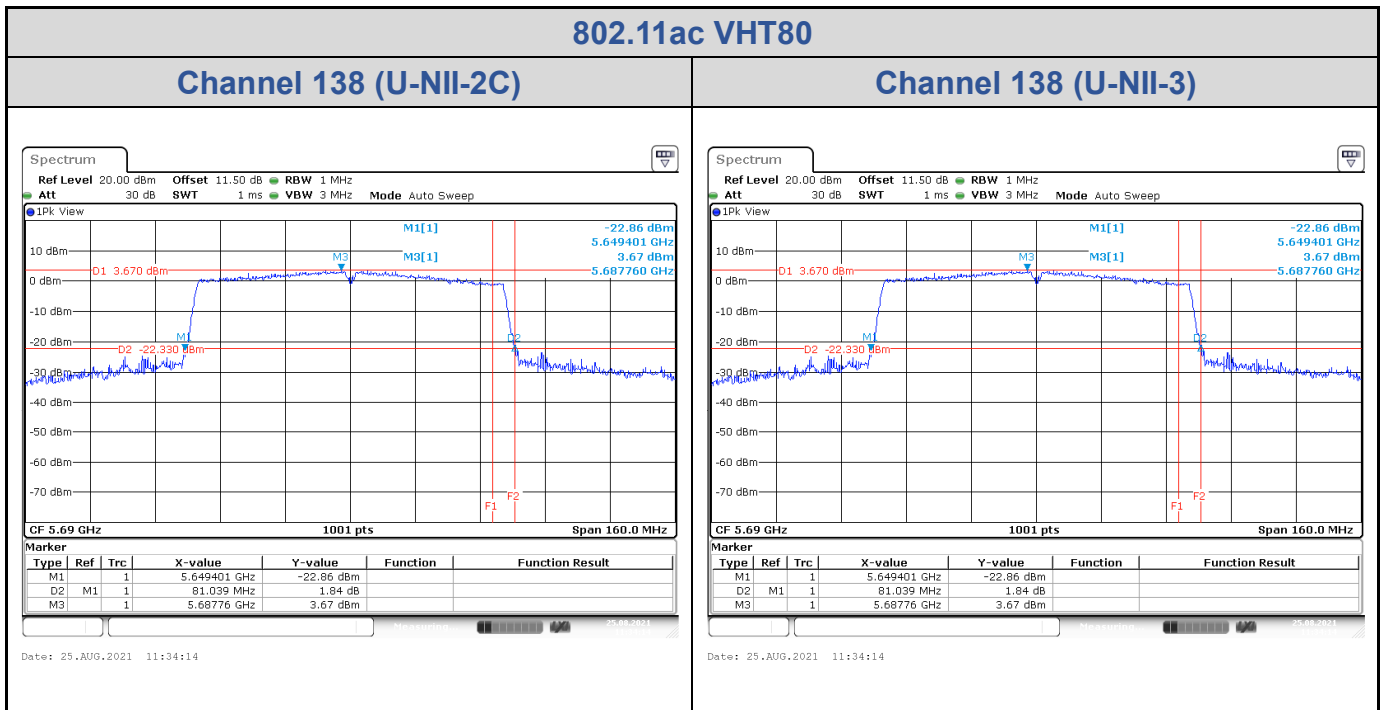

Test Result of 99% Occupied Bandwidth

802.11a

Band	Channel	Frequency (MHz)	99% Bandwidth (MHz)	
			Chain 0	Chain 1
U-NII-1	36	5180	16.66	16.50
	40	5200	16.58	16.50
	48	5240	16.58	16.42
U-NII-2A	52	5260	16.78	16.50
	60	5300	16.66	16.50
	64	5320	16.54	16.46
U-NII-2C	100	5500	16.66	16.54
	116	5580	16.62	16.54
	140	5700	16.78	16.50
	144	5720	13.31	13.27
U-NII-3	144	5720	3.63	3.43
	149	5745	16.62	16.46
	157	5785	16.66	16.58
	165	5825	16.62	16.58

<Chain 0>