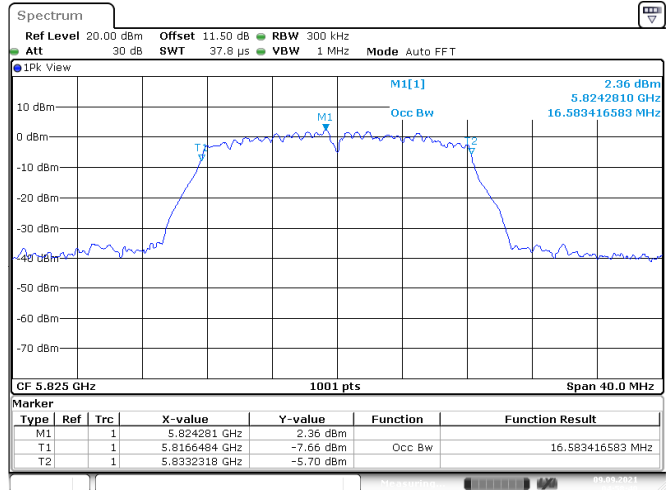

Date: 9.SEP.2021 04:58:40