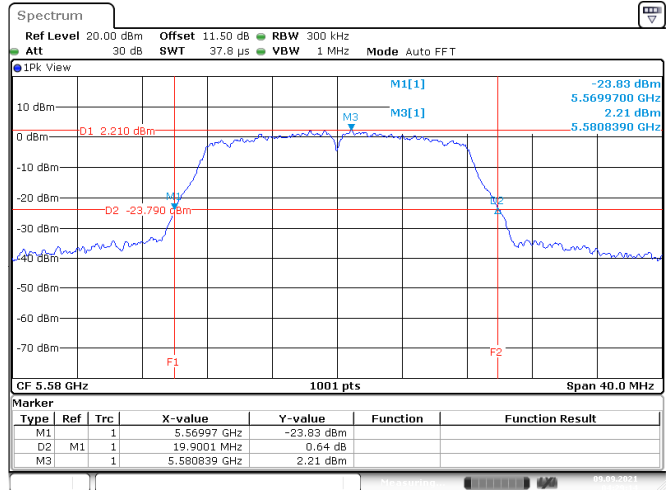

Appendix A: Test Results of Conducted Test

Test Result of 26 dB Bandwidth

802.11a

Band	Channel	Frequency (MHz)	26 dB Bandwidth (MHz)	
			Chain 0	Chain 1
U-NII-1	36	5180	19.98	19.94
	40	5200	20.10	19.90
	48	5240	20.06	19.90
U-NII-2A	52	5260	20.06	19.78
	60	5300	20.02	19.90
	64	5320	19.98	19.74
U-NII-2C	100	5500	20.22	19.90
	116	5580	19.90	19.86
	140	5700	20.10	19.78
	144	5720	15.19	14.95
U-NII-3	144	5720	4.91	4.91

<Chain 0>

802.11a
Channel 48
Channel 52

Channel 60
Channel 64

802.11a
Channel 100

Date: 9.SEP.2021 04:27:35

Channel 116

Date: 9.SEP.2021 04:29:14

Channel 140