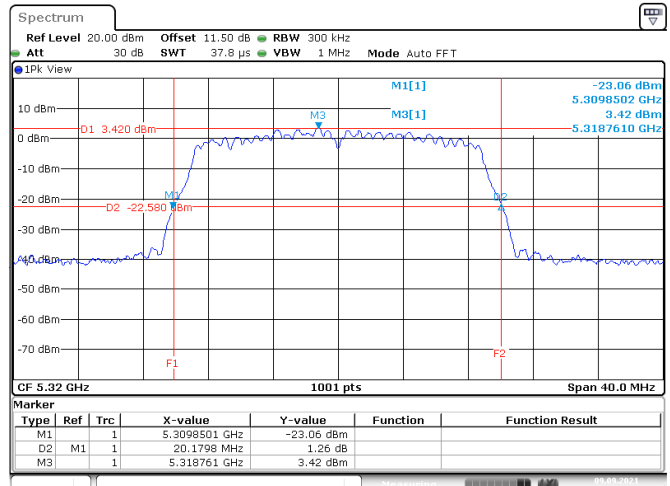

802.11n HT20

Channel 48

Channel 52

Date: 24.AUG.2021 03:17:55

Date: 9.SEP.2021 05:00:34

Channel 60

Channel 64

Date: 9.SEP.2021 05:02:07