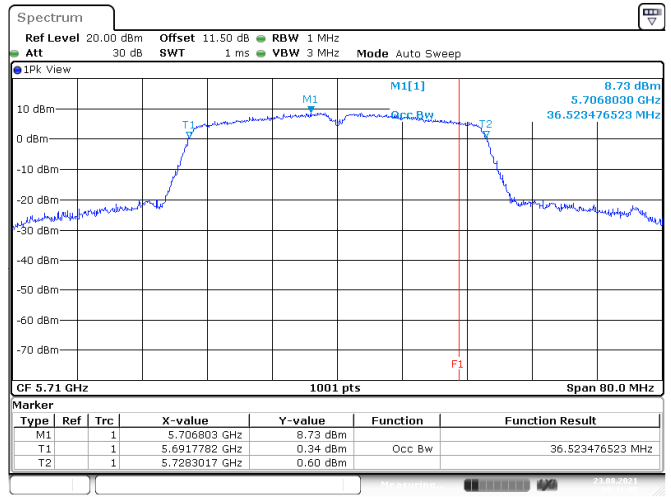

Channel 62

Date: 20.AUG.2021 12:16:55

Date: 20.AUG.2021 12:18:12

Channel 102

Channel 110

Date: 20.AUG.2021 12:12:56

Date: 20.AUG.2021 12:11:29

802.11n HT40

Channel 134

Date: 20.AUG.2021 12:10:03

Channel 142 (U-NII-2C)

Date: 23.AUG.2021 09:41:06

Channel 142 (U-NII-3)

Date: 23.AUG.2021 09:42:39

Channel 151

Date: 23.AUG.2021 09:44:36