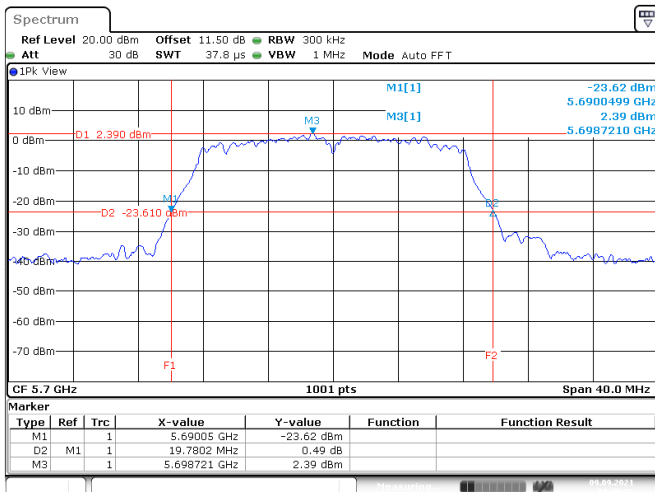

Date: 9.SEP.2021 04:32:08

Channel 144 (U-NII-2C)

Date: 9.SEP.2021 04:32:08

<Chain 1>

802.11a
Channel 100
Channel 116

Date: 9.SEP.2021 04:45:52

Date: 9.SEP.2021 04:47:23

Channel 140
Channel 144 (U-NII-2C)