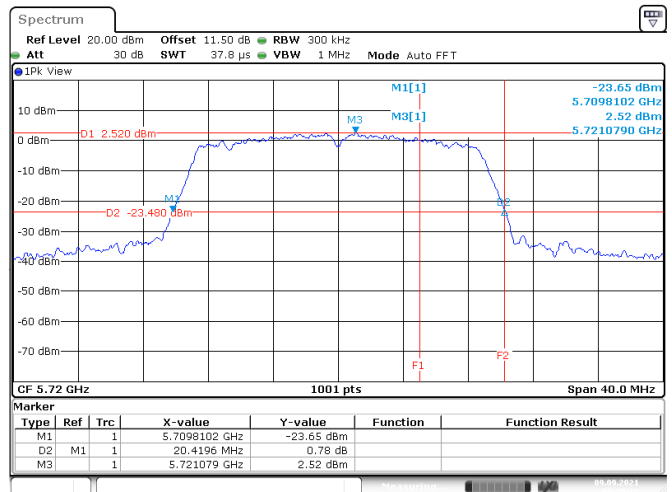

<Chain 0>

802.11n HT20
Channel 48

Date: 24.AUG.2021 03:16:22

Channel 52

Date: 9.SEP.2021 05:18:34

Channel 60

Date: 9.SEP.2021 05:20:47

Channel 64

Date: 9.SEP.2021 05:22:46

802.11n HT20
Channel 100
Channel 116

Date: 9.SEP.2021 05:24:22

Date: 9.SEP.2021 05:25:53

Channel 140
Channel 144 (U-NII-2C)

Date: 9.SEP.2021 05:27:50

Date: 9.SEP.2021 05:29:16

<Chain 1>