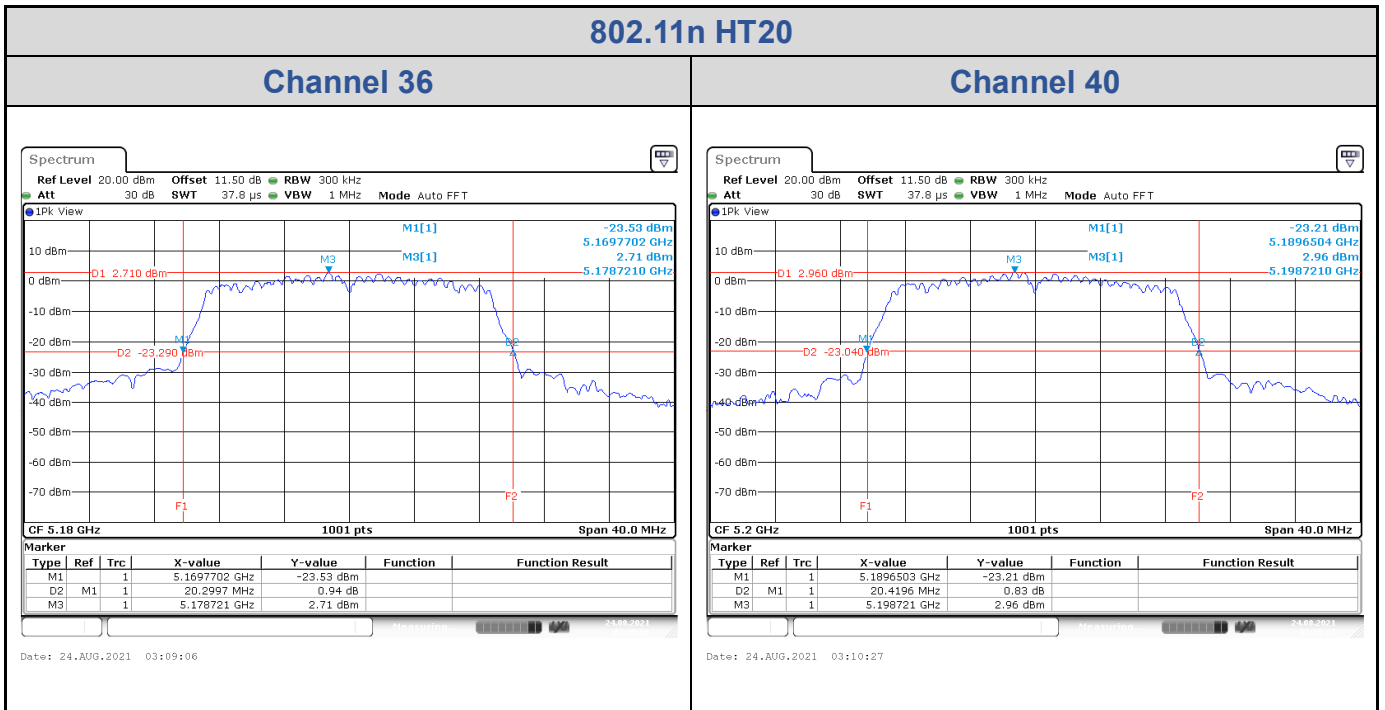

Date: 9.SEP.2021 05:22:46

802.11n HT20
Channel 100
Channel 116

Date: 9.SEP.2021 05:24:22

Date: 9.SEP.2021 05:25:53

Channel 140
Channel 144 (U-NII-2C)

Date: 9.SEP.2021 05:27:50

Date: 9.SEP.2021 05:29:16

<Chain 1>