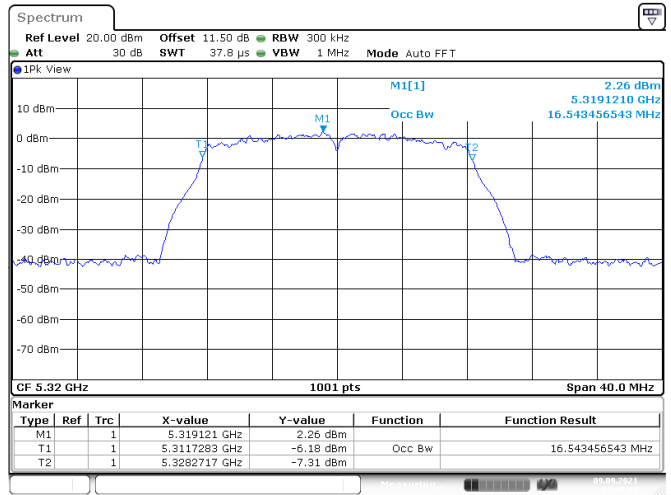

Channel 138 (U-NII-3)

Date: 25.AUG.2021 11:28:39

<Chain 1>

Test Result of 99% Occupied Bandwidth

802.11a

Band	Channel	Frequency (MHz)	99% Bandwidth (MHz)	
			Chain 0	Chain 1
U-NII-1	36	5180	16.66	16.50
	40	5200	16.58	16.50
	48	5240	16.58	16.42
U-NII-2A	52	5260	16.78	16.50
	60	5300	16.66	16.50
	64	5320	16.54	16.46
U-NII-2C	100	5500	16.66	16.54
	116	5580	16.62	16.54
	140	5700	16.78	16.50
	144	5720	13.31	13.27
U-NII-3	144	5720	3.63	3.43
	149	5745	16.62	16.46
	157	5785	16.66	16.58
	165	5825	16.62	16.58

<Chain 0>

802.11a
Channel 48
Channel 52

Date: 24.AUG.2021 03:04:36

Date: 9.SEP.2021 04:23:07

Channel 60
Channel 64

Date: 9.SEP.2021 04:24:41

Date: 9.SEP.2021 04:26:09

802.11a