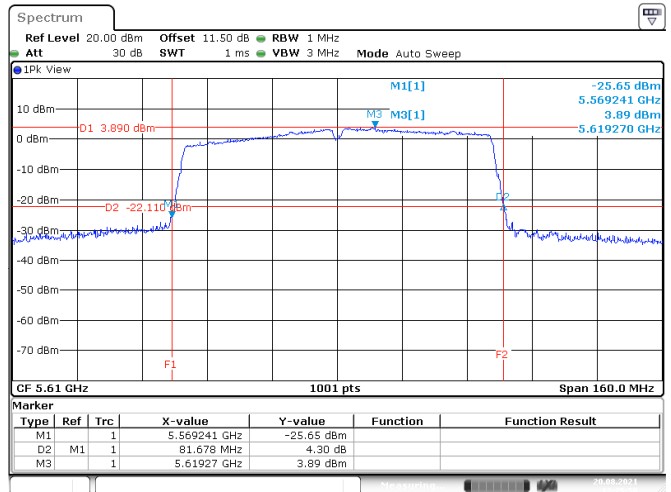

<Chain 0>

802.11ac VHT80

Channel 106

Date: 20.AUG.2021 12:27:23

Channel 122

Date: 20.AUG.2021 12:25:58

Channel 138 (U-NII-2C)

Date: 25.AUG.2021 11:28:39