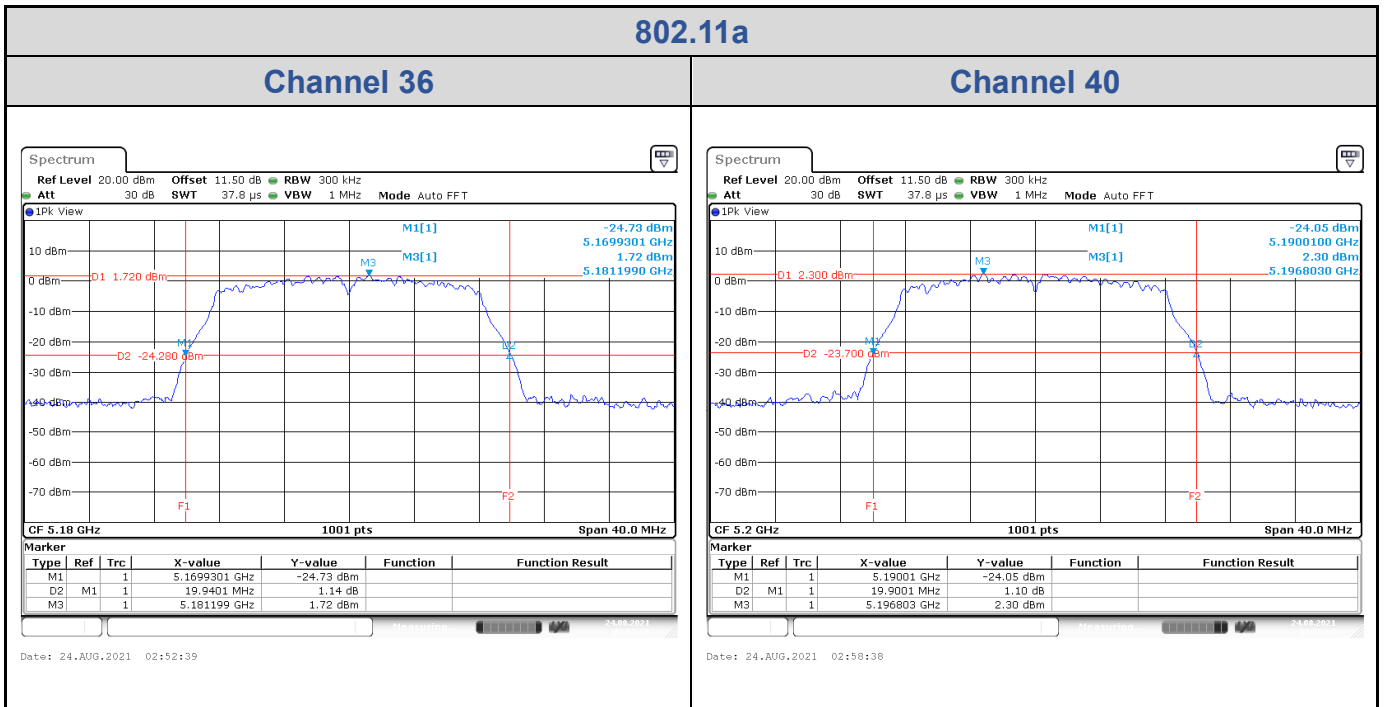

<Chain 0>

802.11a
Channel 48
Channel 52

Channel 60
Channel 64

802.11a
Channel 100

Date: 9.SEP.2021 04:27:35

Channel 116

Date: 9.SEP.2021 04:29:14

Channel 140

Date: 9.SEP.2021 04:32:08

Channel 144 (U-NII-2C)

Date: 9.SEP.2021 04:32:08

<Chain 1>

802.11a
Channel 100
Channel 116

Date: 9.SEP.2021 04:45:52

Date: 9.SEP.2021 04:47:23

Channel 140
Channel 144 (U-NII-2C)