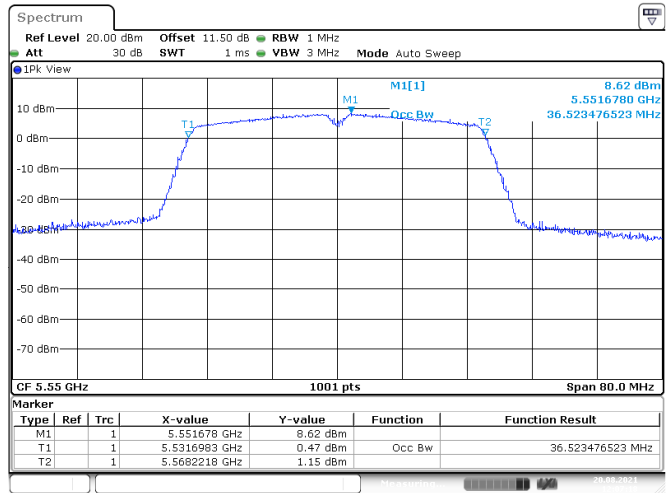

Date: 9.SEP.2021 05:15:43

Date: 9.SEP.2021 05:17:08

802.11n HT40

Band	Channel	Frequency (MHz)	99% Bandwidth (MHz)	
			Chain 0	Chain 1
U-NII-1	38	5190	36.52	36.44
	46	5230	36.52	36.44
U-NII-2A	54	5270	36.60	36.44
	62	5310	36.52	36.36
U-NII-2C	102	5510	36.52	36.36
	110	5550	36.52	36.44
	134	5670	36.52	36.52
	142	5710	33.22	33.22
U-NII-3	142	5710	3.14	3.06
	151	5755	36.60	36.52
	159	5795	36.52	36.60

<Chain 0>

802.11n HT40
Channel 54
Channel 62

Date: 20.AUG.2021 12:02:48

Date: 20.AUG.2021 12:04:21

Channel 102
Channel 110

Date: 20.AUG.2021 12:05:52

Date: 20.AUG.2021 12:07:17

802.11n HT40
Channel 134
Channel 142 (U-NII-2C)