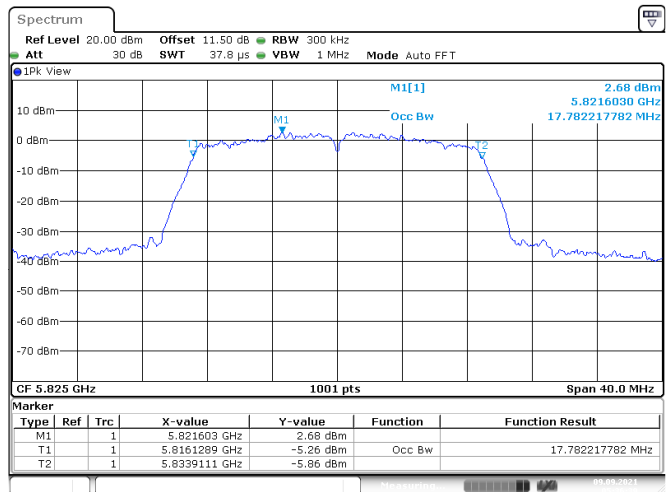

Channel 157

Channel 165

Date: 9.SEP.2021 05:34:35

Date: 9.SEP.2021 05:36:40