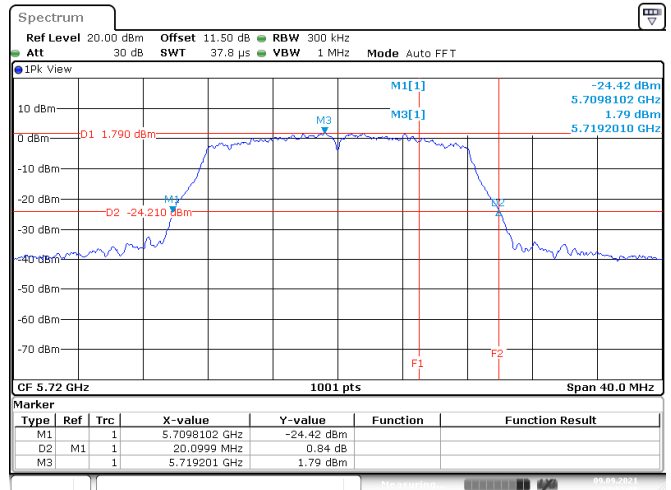

<Chain 0>

802.11a
Channel 48
Channel 52

Channel 60
Channel 64

802.11a
Channel 100

Date: 9.SEP.2021 04:27:35

Channel 116

Date: 9.SEP.2021 04:29:14

Channel 140

Date: 9.SEP.2021 04:32:08

Channel 144 (U-NII-2C)

Date: 9.SEP.2021 04:32:08

<Chain 1>

802.11a
Channel 100
Channel 116

Date: 9.SEP.2021 04:45:52

Date: 9.SEP.2021 04:47:23

Channel 140
Channel 144 (U-NII-2C)