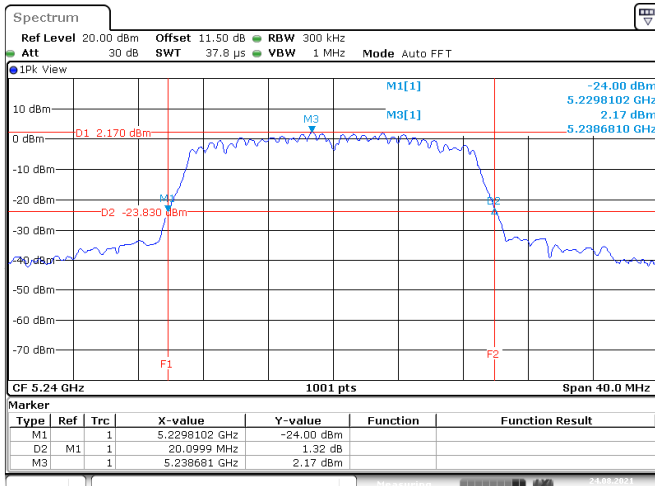

802.11n HT20

Channel 48

Channel 52

Date: 24.AUG.2021 03:17:55

Date: 9.SEP.2021 05:00:34