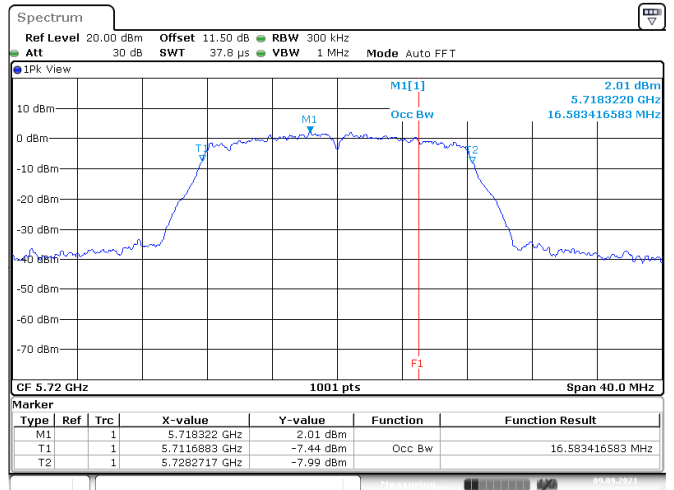

<Chain 0>

802.11a
Channel 48
Channel 52

Date: 24.AUG.2021 03:04:36

Date: 9.SEP.2021 04:23:07

Channel 60
Channel 64

Date: 9.SEP.2021 04:24:41

Date: 9.SEP.2021 04:26:09

802.11a

Channel 100

Channel 116

Channel 140

Channel 144 (U-NII-2C)

802.11a
Channel 144 (U-NII-3)
Channel 149

Date: 9.SEP.2021 04:34:28

Date: 9.SEP.2021 04:33:19

Channel 157
Channel 165

Date: 9.SEP.2021 04:38:04

Date: 9.SEP.2021 04:39:37

<Chain 1>

802.11a
Channel 60
Channel 64

Date: 9.SEP.2021 04:41:45

Date: 9.SEP.2021 04:44:29

Channel 100
Channel 116

Date: 9.SEP.2021 04:46:09