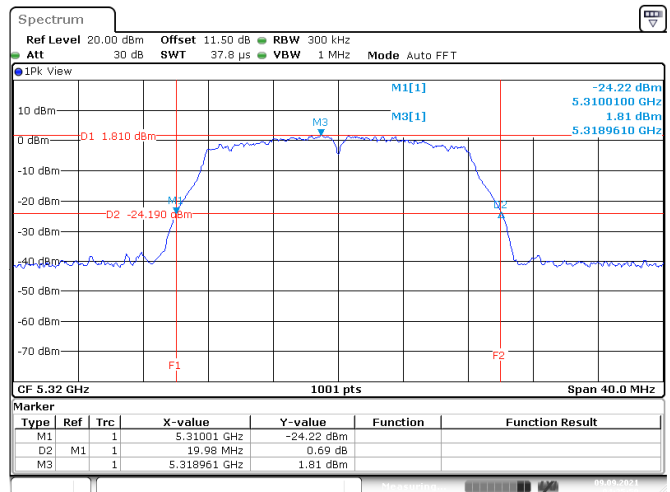

Appendix A: Test Results of Conducted Test

Test Result of 26 dB Bandwidth

802.11a

Band	Channel	Frequency (MHz)	26 dB Bandwidth (MHz)	
			Chain 0	Chain 1
U-NII-1	36	5180	19.98	19.94
	40	5200	20.10	19.90
	48	5240	20.06	19.90
U-NII-2A	52	5260	20.06	19.78
	60	5300	20.02	19.90
	64	5320	19.98	19.74
U-NII-2C	100	5500	20.22	19.90
	116	5580	19.90	19.86
	140	5700	20.10	19.78
	144	5720	15.19	14.95
U-NII-3	144	5720	4.91	4.91

<Chain 0>

802.11a
Channel 48
Channel 52

Channel 60
Channel 64

802.11a
Channel 100

Date: 9.SEP.2021 04:27:35

Channel 116

Date: 9.SEP.2021 04:29:14

Channel 140