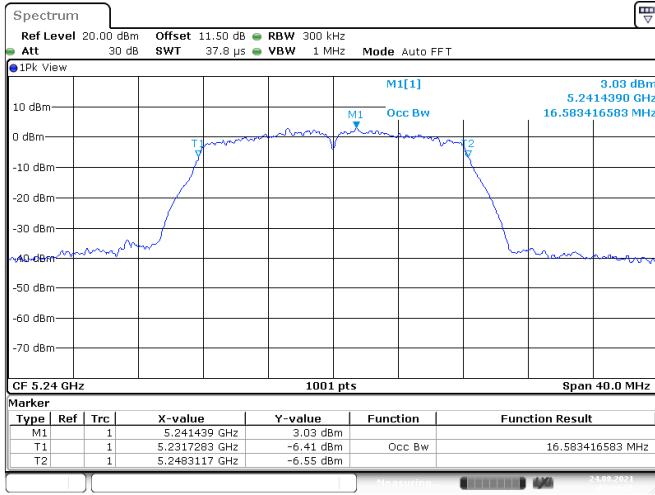

<Chain 0>

802.11a
Channel 48
Channel 52

Date: 24.AUG.2021 03:04:36

Date: 9.SEP.2021 04:23:07

Channel 60
Channel 64

Date: 9.SEP.2021 04:24:41

Date: 9.SEP.2021 04:26:09

802.11a