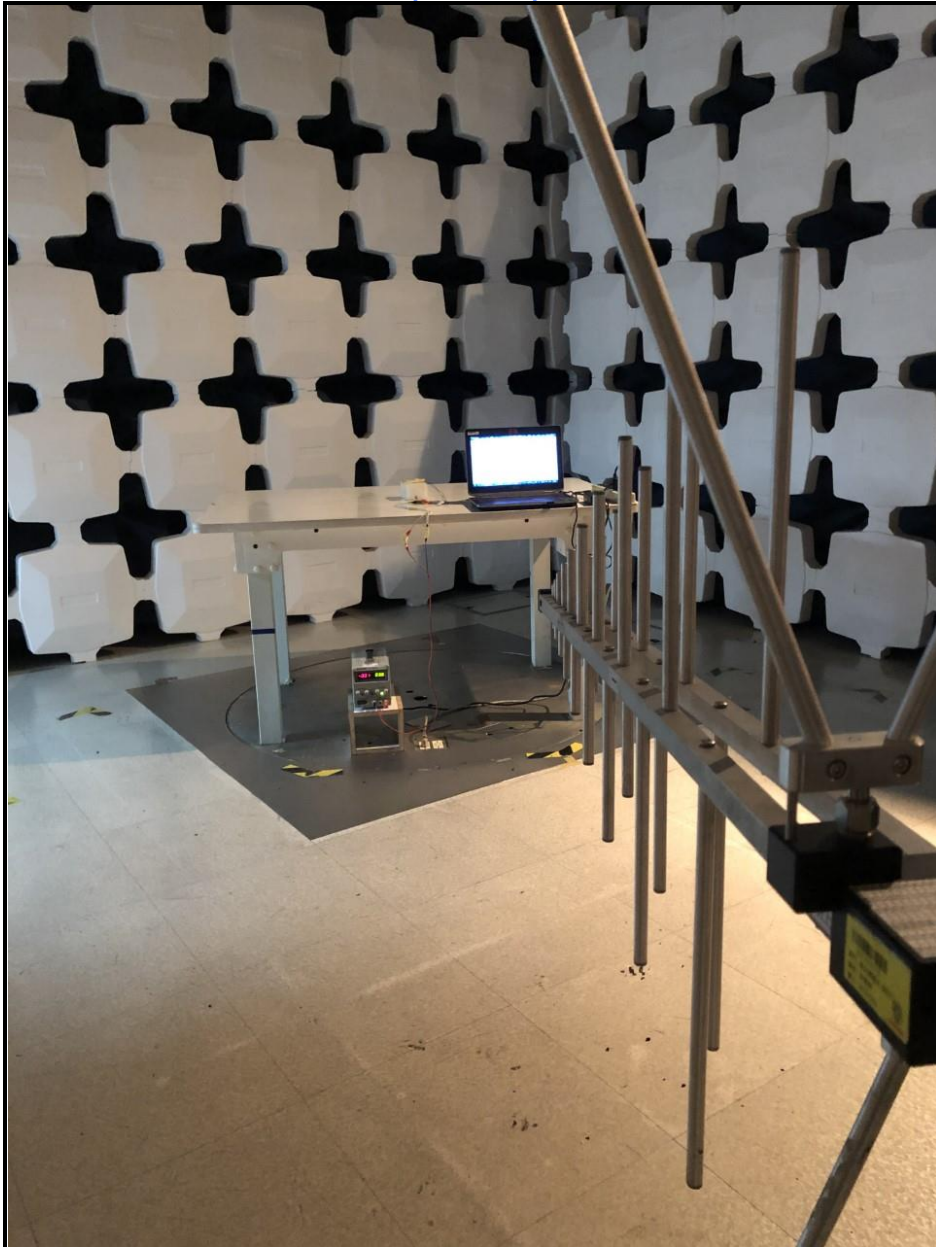

PHOTOGRAPHS OF THE TEST CONFIGURATION

RADIATED EMISSION TEST BELOW 1GHz

(X-Plane)

BUREAU
VERITAS

RADIATED EMISSION TEST ABOVE 1GHz
(X-Plane)