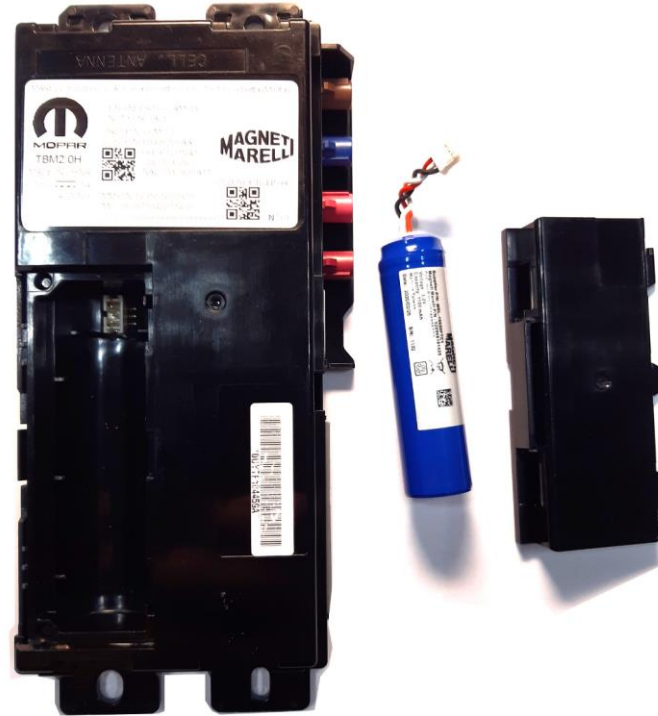

TBTBMF30B0

Internal view top

TBTBMF30B0

Internal view top without shields

TBTBMF30B0

Internal bottom

WLAN integrated antenna

TBTBMF30B0

Disassembling – 1/5

TBTBMF30B0

Disassembling – 2/5

TBTBMF30B0

Disassembling – 3/5

TBTBMF30B0

Disassembling – 4/5

TBTBMF30B0