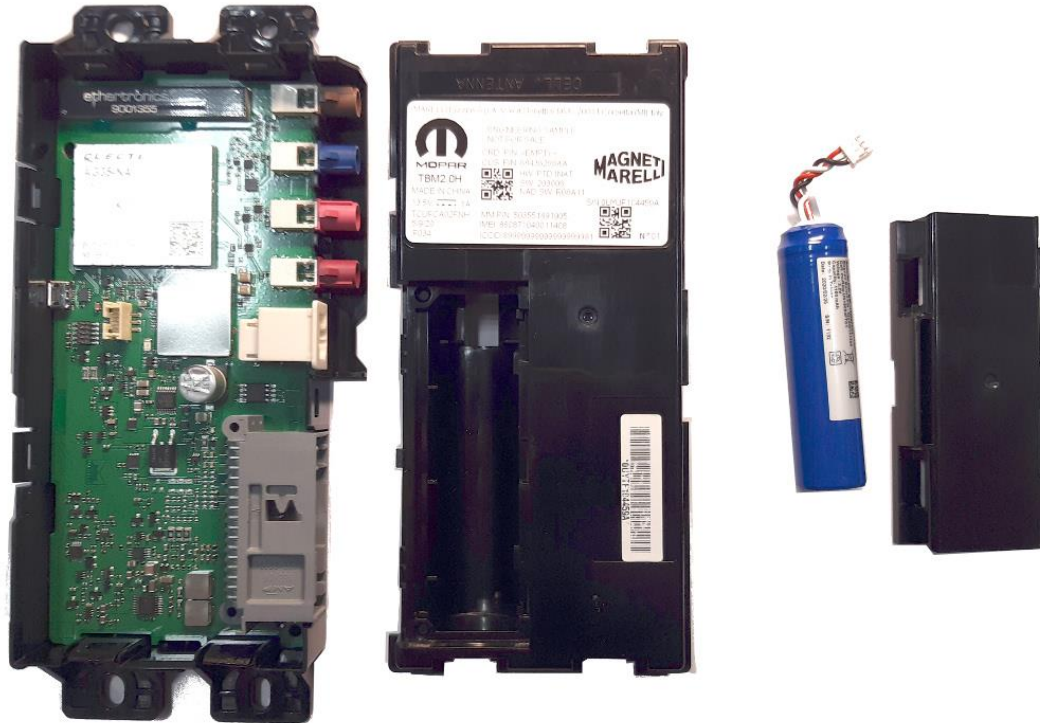

TBTBMF30B0

Internal view top

TBTBMF30B0

Internal view top without shields

TBTBMF30B0

Internal bottom

WLAN integrated antenna

TBTBMF30B0

Disassembling – 1/5

TBTBMF30B0

Disassembling – 2/5

TBTBMF30B0

Disassembling – 3/5

TBTBMF30B0

Disassembling – 4/5

TBTBMF30B0