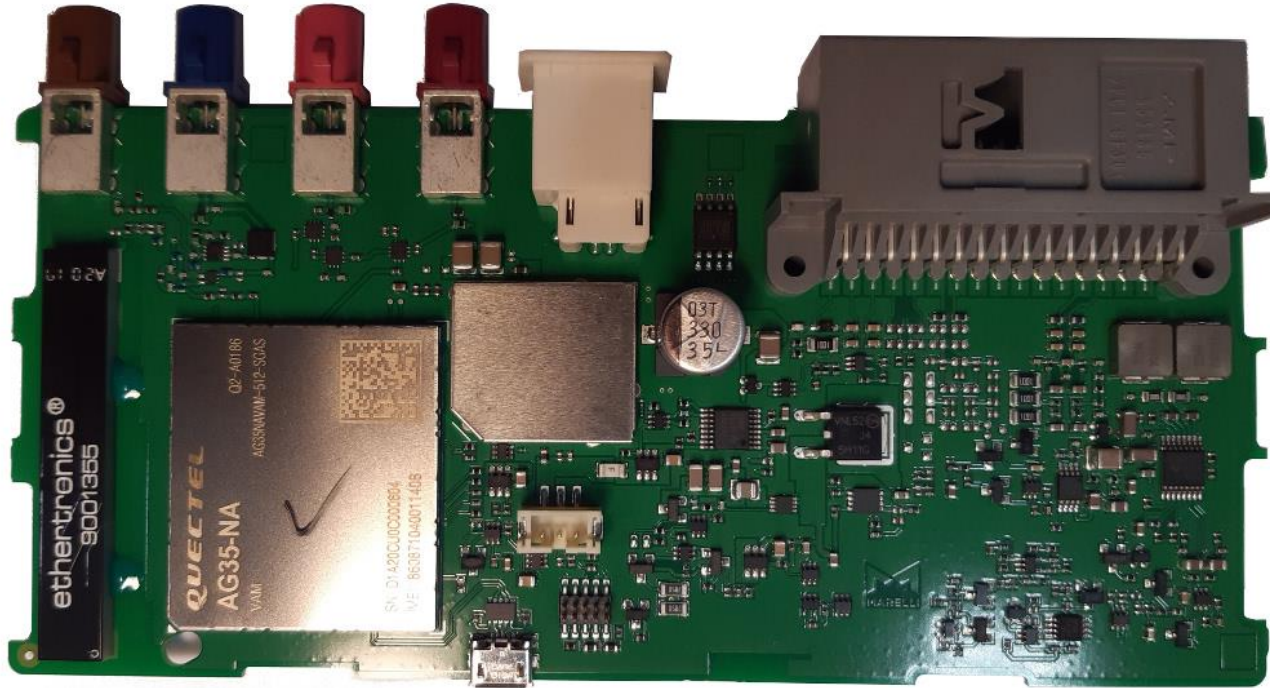

TBTBMF30B0

Internal view top

TBTBMF30B0

Internal view top without shields

TBTBMF30B0

Internal bottom

WLAN integrated antenna

TBTBMF30B0

Disassembling – 1/5

TBTBMF30B0

Disassembling – 2/5

TBTBMF30B0

Disassembling – 3/5

TBTBMF30B0

Disassembling – 4/5

TBTBMF30B0