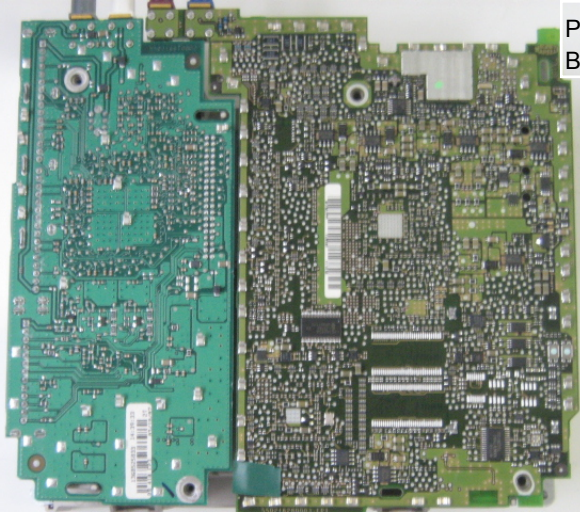

PWB
Bottom

PWB
Top

Front Panel PWB - Bottom

Front Panel PWB Bottom

TOSHIBA
DISK DRIVE MK3029GAC
HDD2198 C ZK01 T
DC+5V 1.1A

720 40/RA1014

S/N 96R50851T 6M5 EC.A

8455MB (CTL1638) H16 5631
30 0008 (L80 56 805, 120sectors)

3066

TOSHIBA CORPORATION
MADE IN PHILIPPINES

CAUTION HANDLE ONLY BY SIDES OF BASE.
DO NOT DISTURB OR REMOVE THE LABELS.
DO NOT REMOVE THE TOP COVER.
DO NOT PUSH OR BEND THE DISK DRIVE.
DO NOT COVER BREATHING HOLE.
BRATTLE NOISE IS NORMAL.