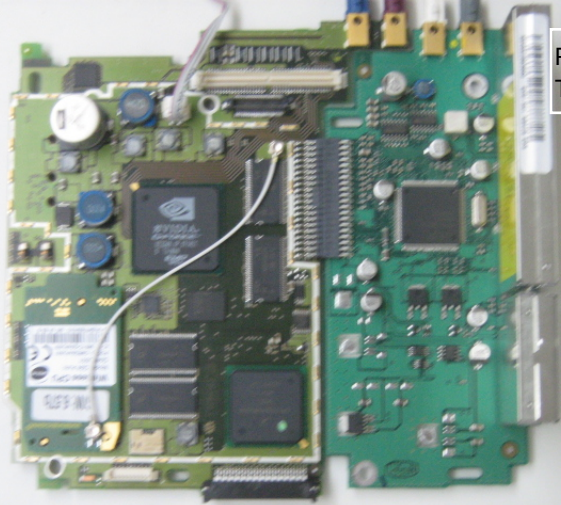

PWB
Bottom

PWB
Top

Front Panel PWB - Bottom

Front Panel PWB Bottom

TOSHIBA
DISK DRIVE MK3029GAC
HDD2198 C ZK01 T
DC+5V 1.1A

720 40/RA1014

S/N 96R50851T 6M5 EC.A

8455MB (CTL1638) H16 5631
30 0008 (L80 56 805, 120sectors)

3066

TOSHIBA CORPORATION
MADE IN PHILIPPINES

CAUTION HANDLE ONLY BY SIDES OF BASE.
DO NOT DISTURB OR REMOVE THE LABELS.
DO NOT REMOVE THE TOP COVER.
DO NOT PUSH OR BEND THE DISK DRIVE.
DO NOT COVER BREATHING HOLE.
BRATTLE NOISE IS NORMAL.