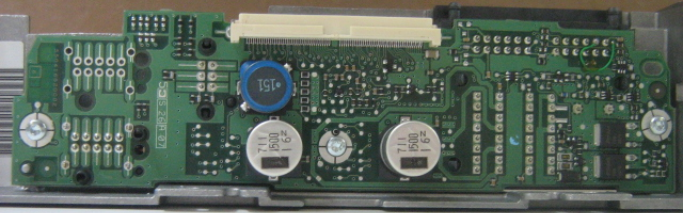

PWB
Bottom

PWB
Top

Front Panel PWB - Bottom

Front Panel PWB Bottom

TOSHIBA
DISK DRIVE MK3029GAC
HDD2198 C ZK01 T
DC+5V 1.1A

720 40/RA1014

S/N 96R50851T 6M5 EC.A

8455MB (CTL1638) H16 5631
30 0008 (L80 56 805, 120sectors)

3066

TOSHIBA CORPORATION
MADE IN PHILIPPINES

CAUTION HANDLE ONLY BY SIDES OF BASE.
DO NOT DISTURB OR REMOVE THE LABELS.
DO NOT REMOVE THE TOP COVER.
DO NOT PUSH OR BEND THE DISK DRIVE.
DO NOT COVER BREATHING HOLE.
BRATTLE NOISE IS NORMAL.