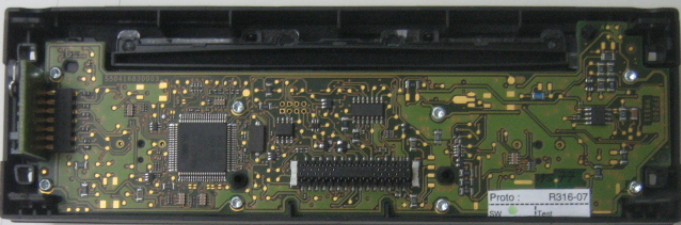

PWB
Bottom

PWB
Top

Front Panel PWB - Bottom

Front Panel PWB Bottom

TOSHIBA
DISK DRIVE MK3029GAC
HDD2198 C ZK01 T
DC+5V 1.1A

720 40/RA1014

S/N 96R50851T 6M5 EC.A

8455MB (CTL1638) H16 5631
30 0008 (L80 56 805, 120sectors)

3066

TOSHIBA CORPORATION
MADE IN PHILIPPINES

CAUTION HANDLE ONLY BY SIDES OF BASE.
DO NOT DISTURB OR REMOVE THE LABELS.
DO NOT REMOVE THE TOP COVER.
DO NOT PUSH OR BEND THE DISK DRIVE.
DO NOT COVER BREATHING HOLE.
BRATTLE NOISE IS NORMAL.