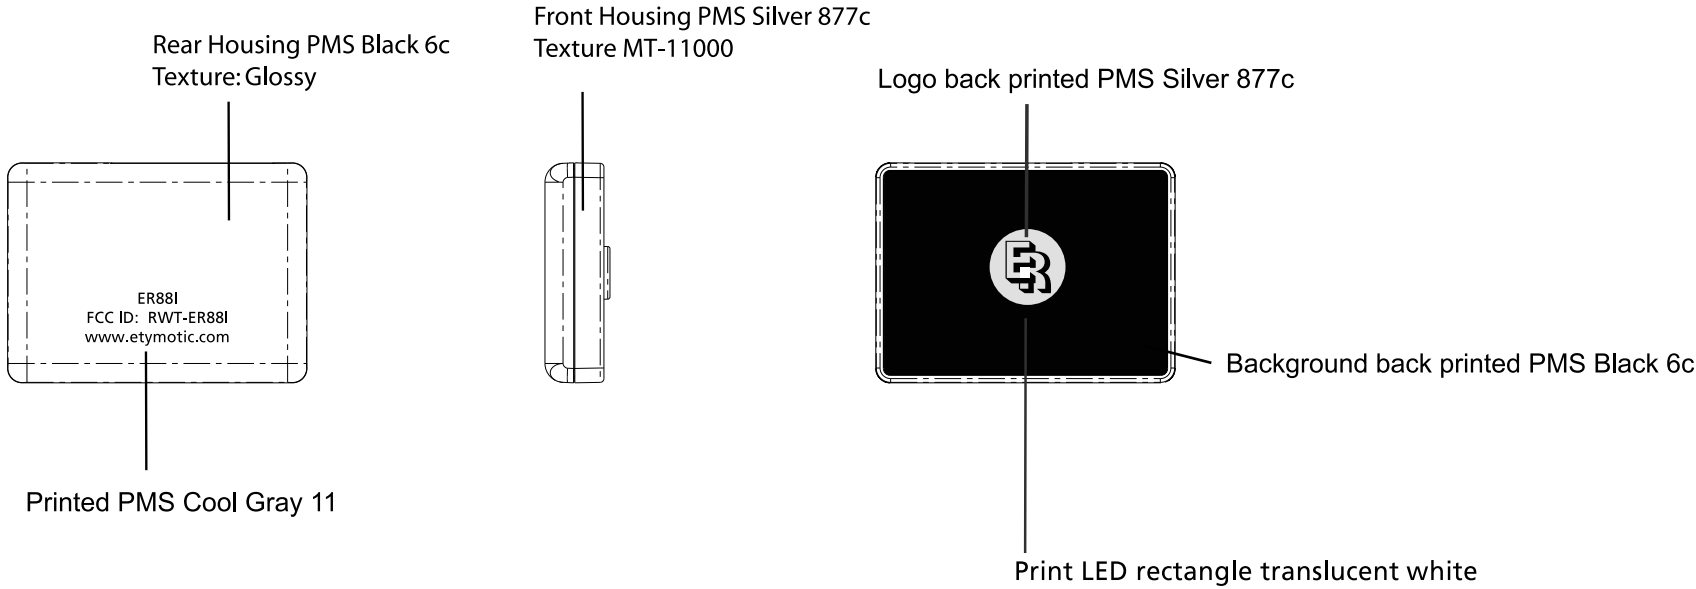

Etymotic Bluetooth Stereo Dongle artwork
07/17/06

Rear Housing PMS Black 6c
Texture: Glossy

Printed PMS Cool Gray 11

Front Housing PMS Silver 877c
Texture MT-11000

Logo back printed PMS Silver 877c

Background back printed PMS Black 6c

Print LED rectangle translucent white