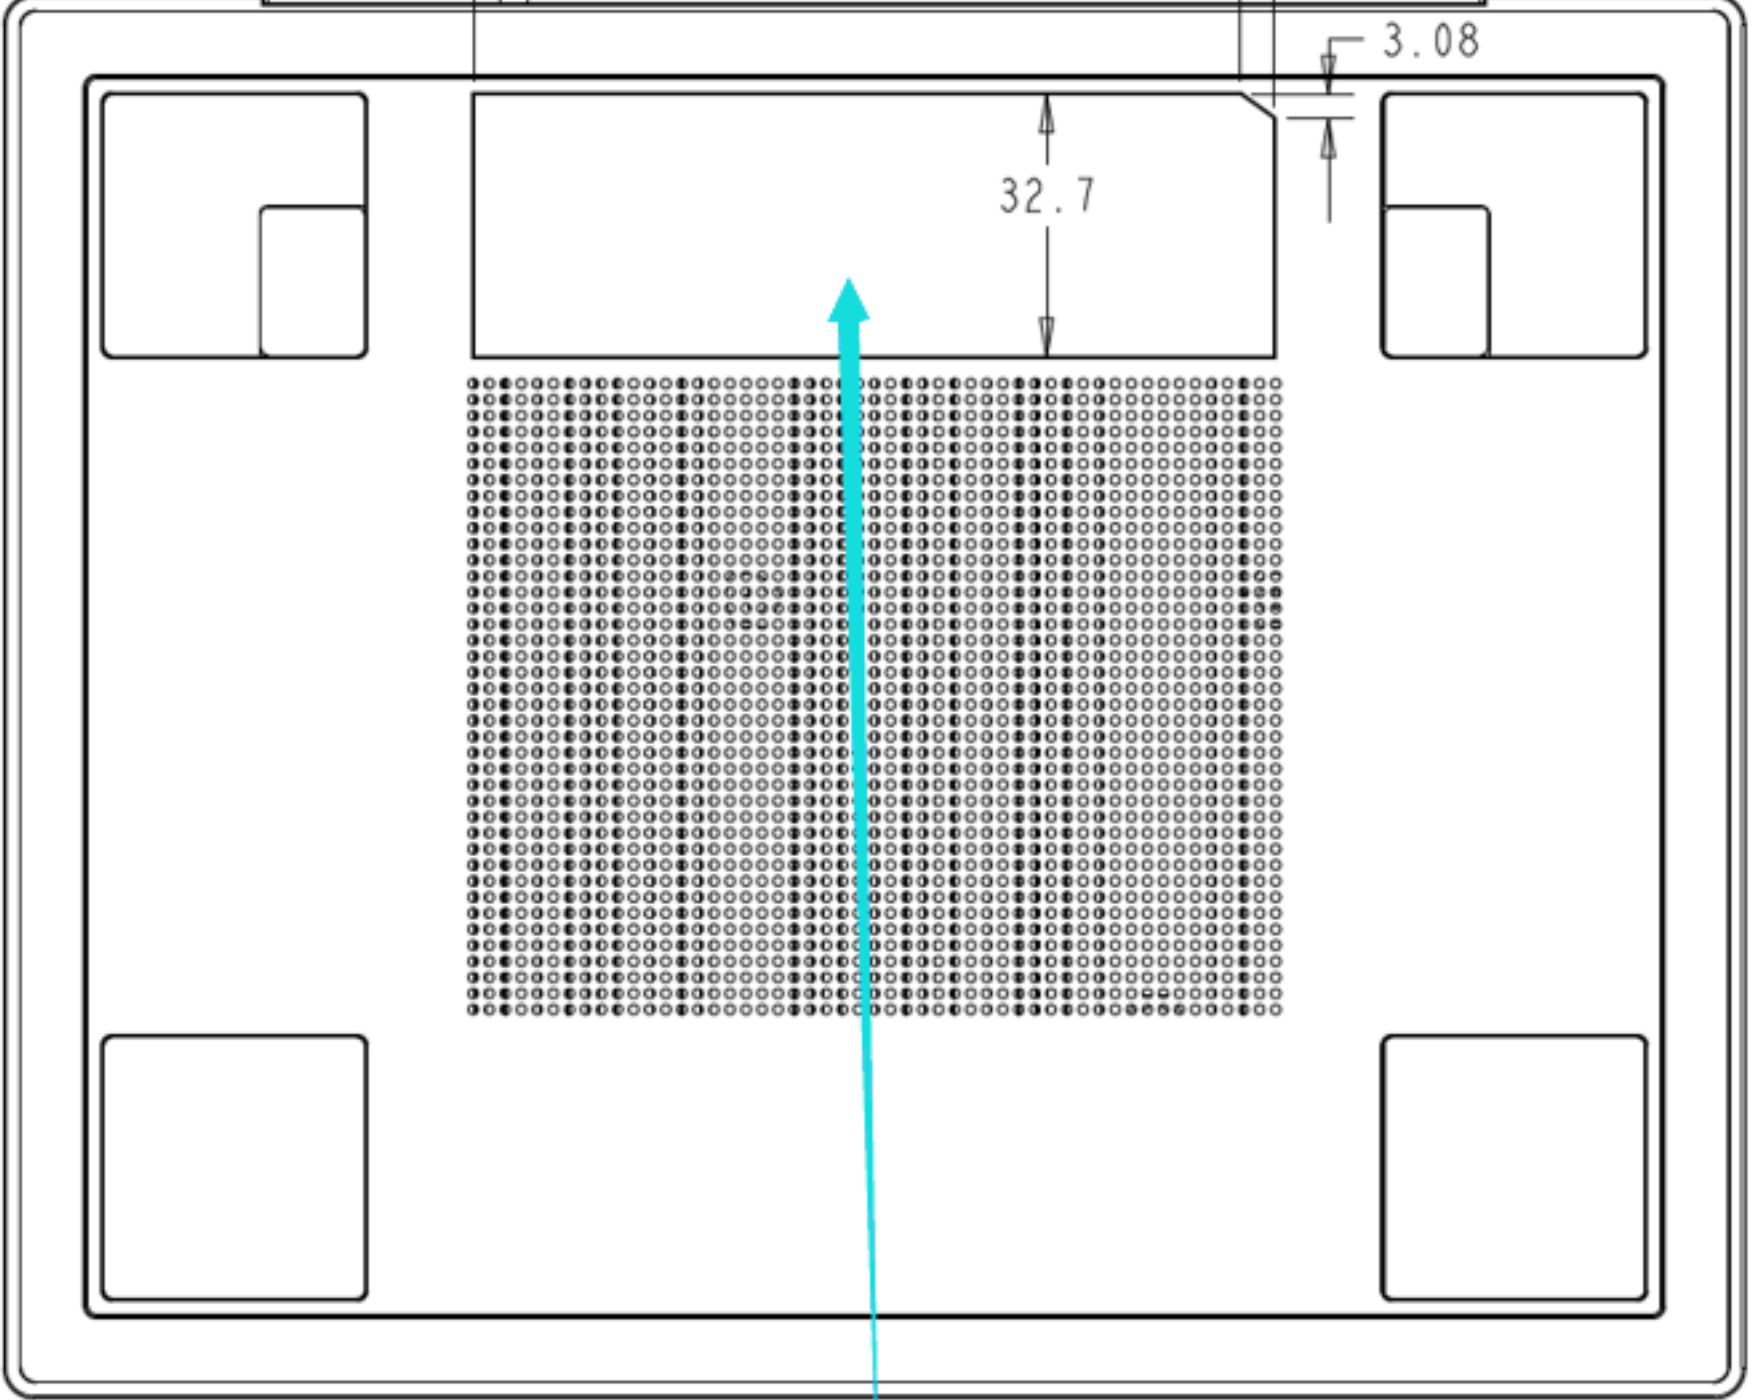

5/2/2018

<b>WiFi SSID</b> [Redacted]	<b>Serial Number:</b> 1418WWV0AA00001 [Barcode] <b>SAMPLE</b> [Barcode]	 <b>EAC</b>  <b>CE</b>  039212 RoHS
<b>WiFi Password</b> <b>Product ID</b> [Redacted]	<b>MAC Address:</b> XX:XX:XX:XX:XX:XX [Barcode] <b>SAMPLE</b> [Barcode]	
<b>WebGUI</b> <b>Web Password</b> [Redacted]	<b>FCC ID:</b> RWO-RZ370251 <b>IC:</b> 8092D-RZ370251 <b>CAN ICES-3 (B)/NMB-3(B)</b>	<b>Model No. 型号/型號:</b> RZ37-0251 <b>Gaming Router/游戏路由器/遊戲路由器</b> <b>Rating 額定/額定:</b> 12V  3A <b>MADE IN CHINA 中国制造/中國製造</b> ©RAZER INC. 5 GHz band (W52,W53)      Use only power supplies listed 5190-5390 MHz      in the user instructions. Indoor use only      只適用於用戶指南內所指定的電源供應器。 只適用於用戶指南內所指定的電源供應器。
 <b>FC</b> This device complies with part 15 of the FCC Rules. Operation is subject to the following two conditions: (1) This device may not cause harmful interference, and (2) this device must accept any interference received, including interference that may cause undesired operation.	 <b>CCA000000000</b>  <b>R 201-X00000</b>	<b>Razer Inc. 2013rd Street, Suite 900, San Francisco, CA 94103 USA</b>

CCA000000000X

D39212  
RoHS

R 201-XX000X

Model No. 型號: RZ37-0251  
Gaming Router/遊戲路由器  
Rating 額定: 12V 3A

FCC ID: RWO-RZ370251  
IC: 8092D-RZ370251  
CAN ICES-3 (B)/NMB-3(B)

5 GHz band (W92,W93)  
5150-5350 MHz  
Indoor use only