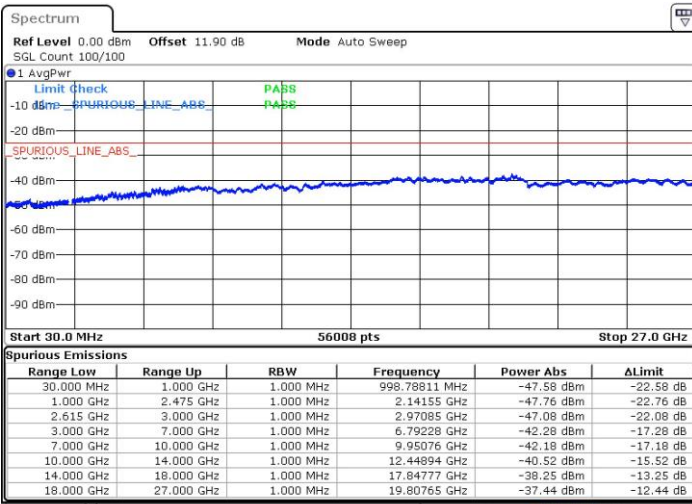

Lowest Channel / 1RB0 and 1RB99

Lowest Channel / 1RB49 and 1RB0

Date: 4.OCT.2018 09:38:56

Date: 4.OCT.2018 04:09:17

Lowest Channel / FullIRB

N/A

Date: 4.OCT.2018 09:35:37

LTE Band 7 / 10MHz+20MHz

64QAM

MiddleChannel / 1RB0 and 1RB99

Middle Channel / 1RB49 and 1RB0

Date: 4.OCT.2018 10:01:45

Date: 4.OCT.2018 04:28:04

Middle Channel / FullIRB

N/A

Date: 4.OCT.2018 04:21:26

LTE Band 7 / 10MHz+20MHz

64QAM

Highest Channel / 1RB0 and 1RB99

Highest Channel / 1RB49 and 1RB0

Date: 4.OCT.2018 04:32:29

Date: 4.OCT.2018 04:31:23

Highest Channel / FullIRB

N/A