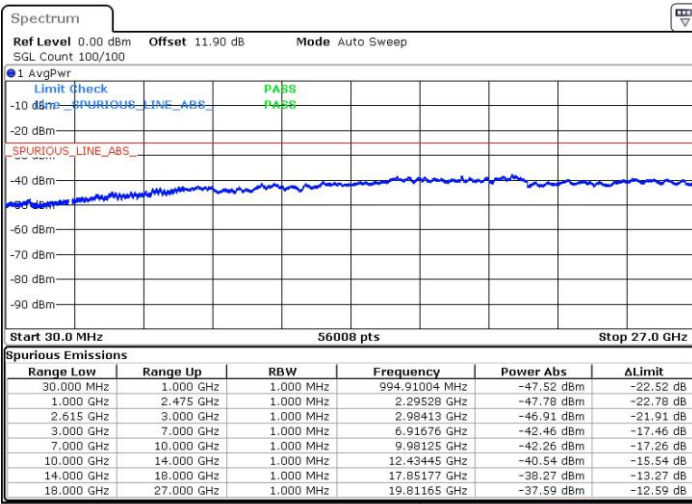

LTE Band 7 / 20MHz+15MHz

16QAM

Lowest Channel / 1RB0 and 1RB74

Lowest Channel / 1RB99 and 1RB0

Date: 4.OCT.2018 07:05:04

Date: 4.OCT.2018 07:01:45

Lowest Channel / FullIRB

N/A

Date: 4.OCT.2018 07:08:23

LTE Band 7 / 20MHz+15MHz

16QAM

MiddleChannel / 1RB0 and 1RB74

Middle Channel / 1RB99 and 1RB0

Date: 4.OCT.2018 07:22:53

Date: 4.OCT.2018 07:26:12

Middle Channel / FullIRB

N/A

Date: 4.OCT.2018 07:19:34

LTE Band 7 / 20MHz+15MHz

16QAM

Highest Channel / 1RB0 and 1RB74

Highest Channel / 1RB99 and 1RB0

Date: 4.OCT.2018 07:50:54

Date: 4.OCT.2018 07:47:35

Highest Channel / FullIRB

N/A

Date: 4.OCT.2018 07:54:15

LTE Band 7 / 20MHz+20MHz

16QAM

Lowest Channel / 1RB0 and 1RB99

Lowest Channel / 1RB99 and 1RB0

Date: 4.OCT.2018 08:13:37