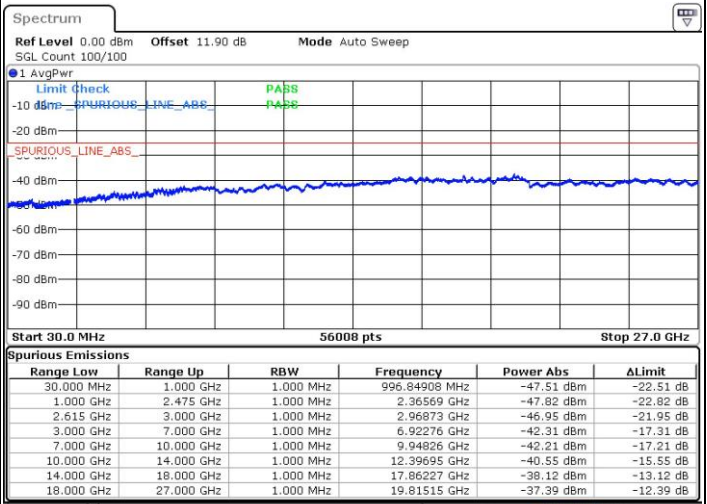

N/A

Date: 4.OCT.2018 07:19:34

LTE Band 7 / 20MHz+15MHz

16QAM

Highest Channel / 1RB0 and 1RB74

Highest Channel / 1RB99 and 1RB0

Date: 4.OCT.2018 07:50:54

Date: 4.OCT.2018 07:47:35

Highest Channel / FullIRB

N/A

Date: 4.OCT.2018 07:54:15

LTE Band 7 / 20MHz+20MHz

16QAM

Lowest Channel / 1RB0 and 1RB99

Lowest Channel / 1RB99 and 1RB0

Date: 4.OCT.2018 08:13:37

Date: 4.OCT.2018 08:10:19

Lowest Channel / FullIRB

N/A

Date: 4.OCT.2018 08:16:56

LTE Band 7 / 20MHz+20MHz

16QAM

Middle Channel / 1RB0 and 1RB99

Middle Channel / 1RB99 and 1RB0

Date: 4.OCT.2018 08:23:35

Date: 4.OCT.2018 08:26:54

Middle Channel / FullIRB

N/A

Date: 4.OCT.2018 08:20:15

LTE Band 7 / 20MHz+20MHz

16QAM

Highest Channel / 1RB0 and 1RB99