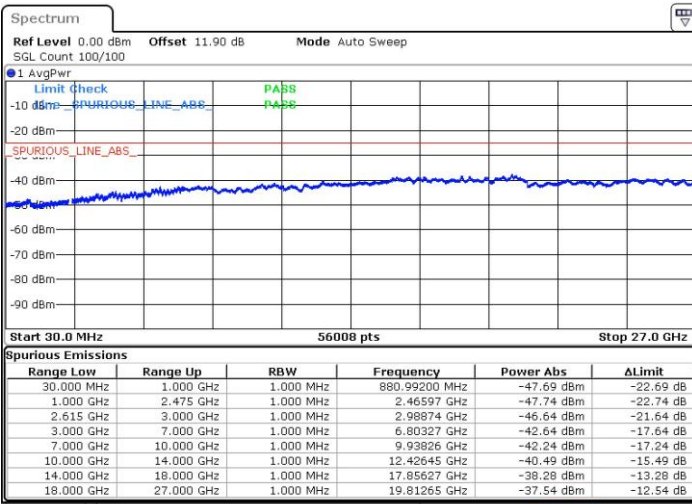

Highest Channel / 1RB0 and 1RB74

Highest Channel / 1RB74 and 1RB0

Date: 4.OCT.2018 05:32:08

Date: 4.OCT.2018 05:31:02

Highest Channel / FullIRB

N/A

Date: 4.OCT.2018 05:37:39

LTE Band 7 / 15MHz+20MHz

64QAM

Lowest Channel / 1RB0 and 1RB99

Lowest Channel / 1RB74 and 1RB0

Date: 4.OCT.2018 05:44:16

Date: 4.OCT.2018 05:38:45

Lowest Channel / FullIRB

N/A

Date: 4.OCT.2018 05:45:23

LTE Band 7 / 15MHz+20MHz

64QAM

Middle Channel / 1RB0 and 1RB99

Middle Channel / 1RB74 and 1RB0

Date: 4.OCT.2018 05:52:00

Date: 4.OCT.2018 05:57:32

Middle Channel / FullIRB

N/A

Date: 4.OCT.2018 05:50:54

LTE Band 7 / 15MHz+20MHz

64QAM

Highest Channel / 1RB0 and 1RB99

Highest Channel / 1RB74 and 1RB0

Date: 4.OCT.2018 06:36:01

Date: 4.OCT.2018 06:34:54

Highest Channel / FullIRB