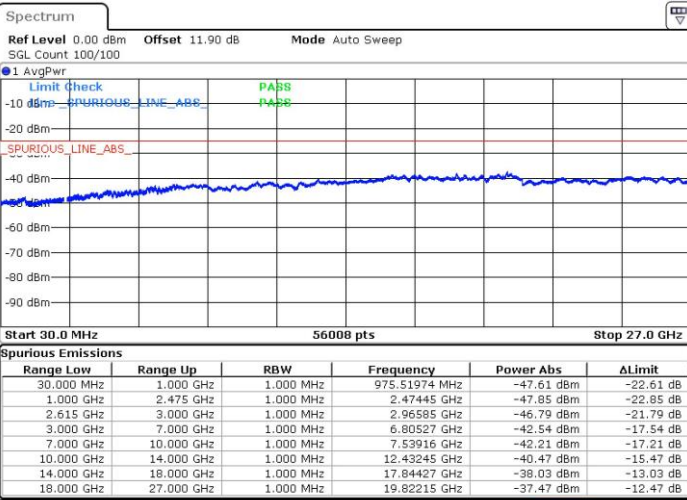

Lowest Channel / 1RB0 and 1RB99

Lowest Channel / 1RB49 and 1RB0

Date: 4.OCT.2018 09:38:56

Date: 4.OCT.2018 04:09:17

Lowest Channel / FullIRB

N/A

Date: 4.OCT.2018 09:35:37

LTE Band 7 / 10MHz+20MHz

64QAM

MiddleChannel / 1RB0 and 1RB99

Middle Channel / 1RB49 and 1RB0

Date: 4.OCT.2018 10:01:45

Date: 4.OCT.2018 04:28:04

Middle Channel / FullIRB

N/A

Date: 4.OCT.2018 04:21:26

LTE Band 7 / 10MHz+20MHz

64QAM

Highest Channel / 1RB0 and 1RB99

Highest Channel / 1RB49 and 1RB0

Date: 4.OCT.2018 04:32:29

Date: 4.OCT.2018 04:31:23

Highest Channel / FullIRB

N/A