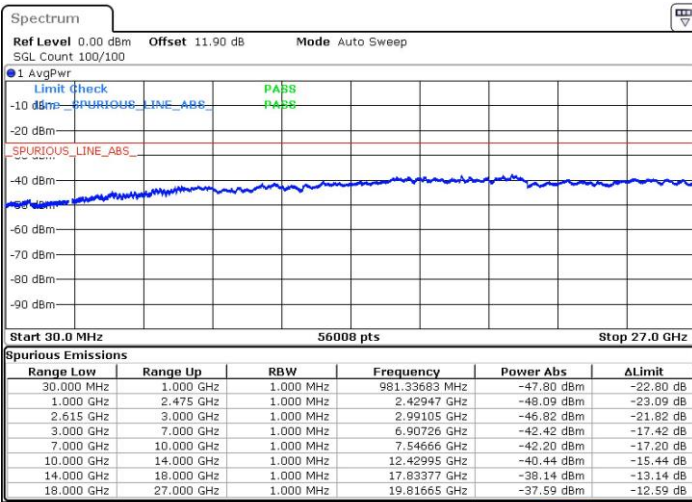

N/A

Date: 4.OCT.2018 07:19:34

LTE Band 7 / 20MHz+15MHz

16QAM

Highest Channel / 1RB0 and 1RB74

Highest Channel / 1RB99 and 1RB0

Date: 4.OCT.2018 07:50:54

Date: 4.OCT.2018 07:47:35

Highest Channel / FullIRB

N/A

Date: 4.OCT.2018 07:54:15

LTE Band 7 / 20MHz+20MHz

16QAM

Lowest Channel / 1RB0 and 1RB99

Lowest Channel / 1RB99 and 1RB0

Date: 4.OCT.2018 08:13:37

Date: 4.OCT.2018 08:10:19

Lowest Channel / FullIRB

N/A

Date: 4.OCT.2018 08:16:56

LTE Band 7 / 20MHz+20MHz

16QAM

Middle Channel / 1RB0 and 1RB99

Middle Channel / 1RB99 and 1RB0