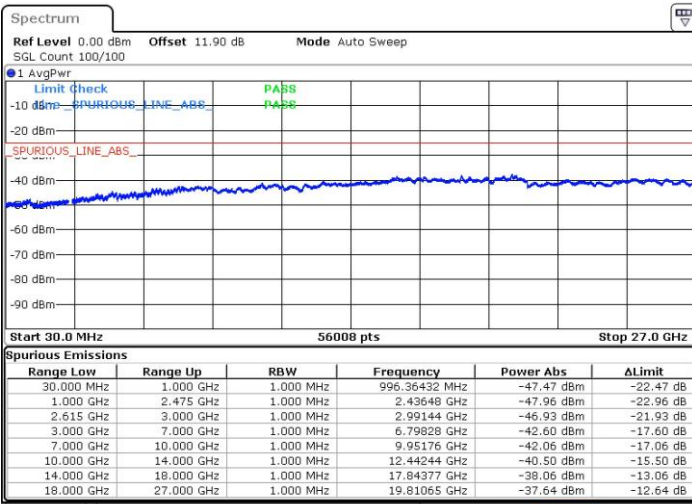

Date: 4.OCT.2018 05:50:54

LTE Band 7 / 15MHz+20MHz

64QAM

Highest Channel / 1RB0 and 1RB99

Highest Channel / 1RB74 and 1RB0

Date: 4.OCT.2018 06:36:01

Date: 4.OCT.2018 06:34:54

Highest Channel / FullIRB

N/A

Date: 4.OCT.2018 06:41:33

LTE Band 7 / 20MHz+10MHz

64QAM

Lowest Channel / 1RB0 and 1RB49

Lowest Channel / 1RB99 and 1RB0

Date: 4.OCT.2018 04:44:38

Date: 4.OCT.2018 04:39:07

Lowest Channel / FullIRB

N/A

Date: 4.OCT.2018 04:45:44

LTE Band 7 / 20MHz+10MHz

64QAM

Middle Channel / 1RB0 and 1RB49

Middle Channel / 1RB99 and 1RB0

Date: 4.OCT.2018 04:52:21