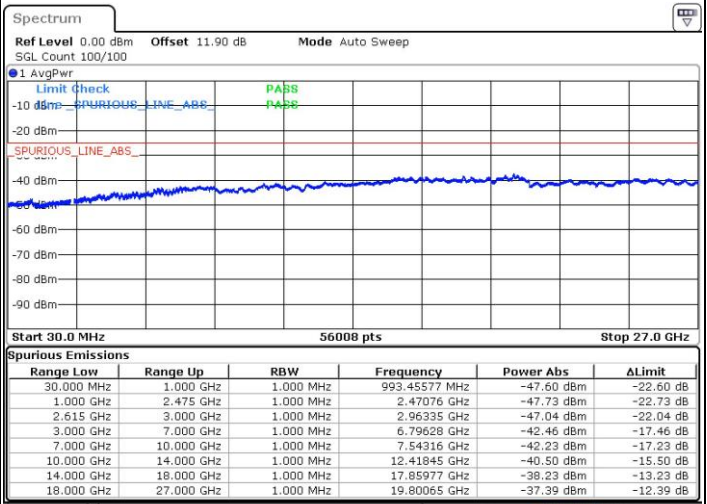

LTE Band 7 / 15MHz+20MHz

64QAM

Middle Channel / 1RB0 and 1RB99

Middle Channel / 1RB74 and 1RB0

Date: 4.OCT.2018 05:52:00

Date: 4.OCT.2018 05:57:32

Middle Channel / FullIRB

N/A

Date: 4.OCT.2018 05:50:54

LTE Band 7 / 15MHz+20MHz

64QAM

Highest Channel / 1RB0 and 1RB99

Highest Channel / 1RB74 and 1RB0

Date: 4.OCT.2018 06:36:01

Date: 4.OCT.2018 06:34:54

Highest Channel / FullIRB

N/A

Date: 4.OCT.2018 06:41:33

LTE Band 7 / 20MHz+10MHz

64QAM

Lowest Channel / 1RB0 and 1RB49

Lowest Channel / 1RB99 and 1RB0

Date: 4.OCT.2018 04:44:38

Date: 4.OCT.2018 04:39:07