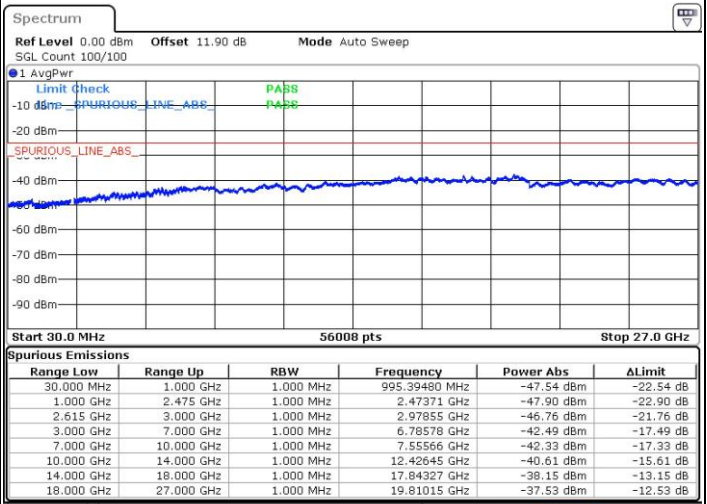

LTE Band 7 / 20MHz+15MHz

16QAM

Lowest Channel / 1RB0 and 1RB74

Lowest Channel / 1RB99 and 1RB0

Date: 4.OCT.2018 07:05:04

Date: 4.OCT.2018 07:01:45

Lowest Channel / FullIRB

N/A

Date: 4.OCT.2018 07:08:23

LTE Band 7 / 20MHz+15MHz

16QAM

MiddleChannel / 1RB0 and 1RB74

Middle Channel / 1RB99 and 1RB0

Date: 4.OCT.2018 07:22:53

Date: 4.OCT.2018 07:26:12

Middle Channel / FullIRB

N/A

Date: 4.OCT.2018 07:19:34

LTE Band 7 / 20MHz+15MHz

16QAM

Highest Channel / 1RB0 and 1RB74

Highest Channel / 1RB99 and 1RB0

Date: 4.OCT.2018 07:50:54

Date: 4.OCT.2018 07:47:35

Highest Channel / FullIRB

N/A

Date: 4.OCT.2018 07:54:15

LTE Band 7 / 20MHz+20MHz

16QAM

Lowest Channel / 1RB0 and 1RB99

Lowest Channel / 1RB99 and 1RB0

Date: 4.OCT.2018 08:13:37