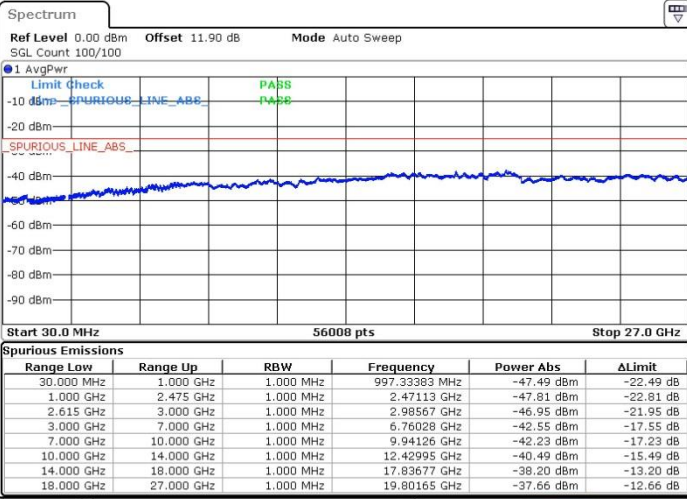

LTE Band 7 / 10MHz+20MHz

64QAM

MiddleChannel / 1RB0 and 1RB99

Middle Channel / 1RB49 and 1RB0

Date: 4.OCT.2018 10:01:45

Date: 4.OCT.2018 04:28:04