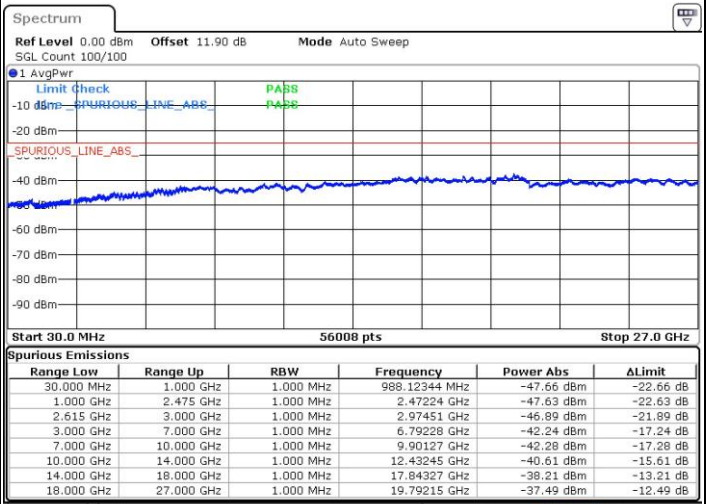

Date: 4.OCT.2018 05:50:54

LTE Band 7 / 15MHz+20MHz

64QAM

Highest Channel / 1RB0 and 1RB99

Highest Channel / 1RB74 and 1RB0

Date: 4.OCT.2018 06:36:01

Date: 4.OCT.2018 06:34:54

Highest Channel / FullIRB

N/A

Date: 4.OCT.2018 06:41:33

LTE Band 7 / 20MHz+10MHz

64QAM

Lowest Channel / 1RB0 and 1RB49

Lowest Channel / 1RB99 and 1RB0

Date: 4.OCT.2018 04:44:38

Date: 4.OCT.2018 04:39:07

Lowest Channel / FullIRB

N/A

Date: 4.OCT.2018 04:45:44

LTE Band 7 / 20MHz+10MHz

64QAM

Middle Channel / 1RB0 and 1RB49

Middle Channel / 1RB99 and 1RB0

Date: 4.OCT.2018 04:52:21