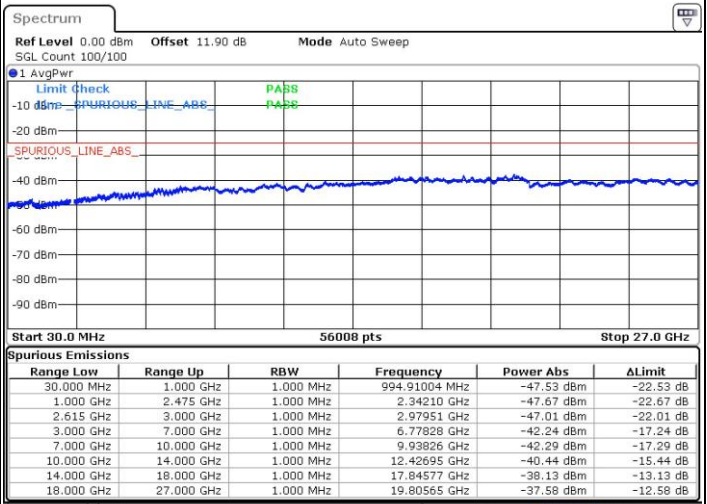

Middle Channel / FullIRB

N/A

Date: 4.OCT.2018 09:36:44

LTE Band 7 / 15MHz+10MHz

64QAM

Highest Channel / 1RB0 and 1RB49

Highest Channel / 1RB74 and 1RB0

Date: 4.OCT.2018 10:00:39

Date: 4.OCT.2018 09:59:33

Highest Channel / FullIRB

N/A

Date: 4.OCT.2018 10:06:11

LTE Band 7 / 15MHz+15MHz

64QAM

Lowest Channel / 1RB0 and 1RB74

Lowest Channel / 1RB74 and 1RB0

Date: 4.OCT.2018 05:14:27

Date: 4.OCT.2018 05:08:55

Lowest Channel / FullIRB

N/A

Date: 4.OCT.2018 05:15:33

LTE Band 7 / 15MHz+15MHz

64QAM

Middle Channel / 1RB0 and 1RB74