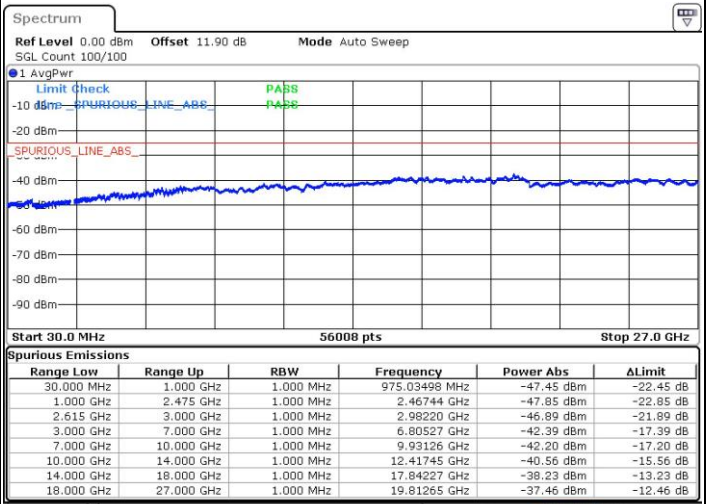

Middle Channel / 1RB74 and 1RB0

Date: 4.OCT.2018 05:22:11

Date: 4.OCT.2018 05:27:43

Middle Channel / FullIRB

N/A

Date: 4.OCT.2018 05:21:04

LTE Band 7 / 15MHz+15MHz

64QAM

Highest Channel / 1RB0 and 1RB74

Highest Channel / 1RB74 and 1RB0

Date: 4.OCT.2018 05:32:08

Date: 4.OCT.2018 05:31:02

Highest Channel / FullIRB

N/A

Date: 4.OCT.2018 05:37:39

LTE Band 7 / 15MHz+20MHz

64QAM

Lowest Channel / 1RB0 and 1RB99

Lowest Channel / 1RB74 and 1RB0

Date: 4.OCT.2018 05:44:16

Date: 4.OCT.2018 05:38:45

Lowest Channel / FullIRB

N/A

Date: 4.OCT.2018 05:45:23