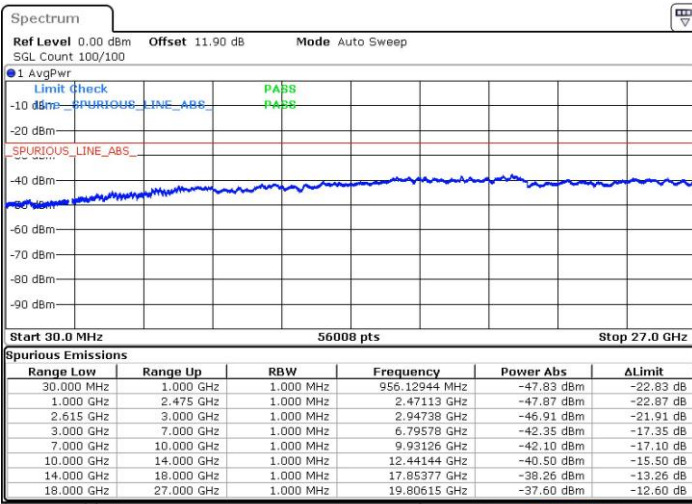

Date: 4.OCT.2018 04:38:00

LTE Band 7 / 15MHz+10MHz

64QAM

Lowest Channel / 1RB0 and 1RB49

Lowest Channel / 1RB74 and 1RB0

Date: 4.OCT.2018 09:21:59

Date: 4.OCT.2018 09:16:27

Lowest Channel / FullIRB

N/A

Date: 4.OCT.2018 09:23:05

LTE Band 7 / 15MHz+10MHz

64QAM

Middle Channel / 1RB0 and 1RB49

Middle Channel / 1RB74 and 1RB0

Date: 4.OCT.2018 09:37:50

Date: 4.OCT.2018 09:43:22

Middle Channel / FullIRB

N/A

Date: 4.OCT.2018 09:36:44

LTE Band 7 / 15MHz+10MHz

64QAM

Highest Channel / 1RB0 and 1RB49

Highest Channel / 1RB74 and 1RB0

Date: 4.OCT.2018 10:00:39

Date: 4.OCT.2018 09:59:33

Highest Channel / FullIRB

N/A

Date: 4.OCT.2018 10:06:11

LTE Band 7 / 15MHz+15MHz

64QAM

Lowest Channel / 1RB0 and 1RB74

Lowest Channel / 1RB74 and 1RB0