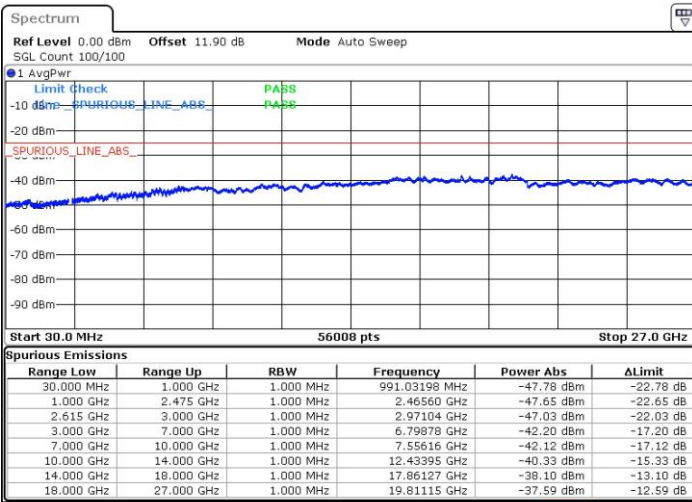

Date: 4.OCT.2018 08:23:35

Date: 4.OCT.2018 08:26:54

Middle Channel / FullIRB

N/A

Date: 4.OCT.2018 08:20:15

LTE Band 7 / 20MHz+20MHz

16QAM

Highest Channel / 1RB0 and 1RB99

Highest Channel / 1RB99 and 1RB0

Date: 4.OCT.2018 08:56:35

Date: 4.OCT.2018 08:53:17

Highest Channel / FullIRB

N/A

Date: 4.OCT.2018 08:59:55

LTE Band 7 / 10MHz+20MHz

64QAM

Lowest Channel / 1RB0 and 1RB99

Lowest Channel / 1RB49 and 1RB0

Date: 4.OCT.2018 09:38:56

Date: 4.OCT.2018 04:09:17

Lowest Channel / FullIRB

N/A

Date: 4.OCT.2018 09:35:37

LTE Band 7 / 10MHz+20MHz