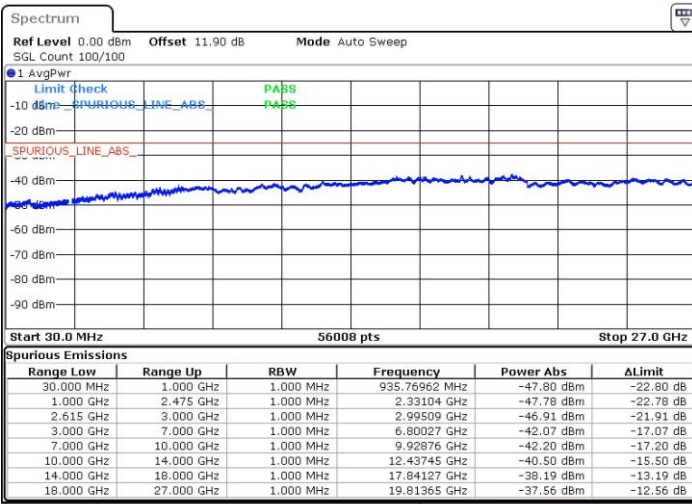

Date: 4.OCT.2018 09:59:33

Highest Channel / FullIRB

N/A

Date: 4.OCT.2018 10:06:11

LTE Band 7 / 15MHz+15MHz

64QAM

Lowest Channel / 1RB0 and 1RB74

Lowest Channel / 1RB74 and 1RB0

Date: 4.OCT.2018 05:14:27

Date: 4.OCT.2018 05:08:55

Lowest Channel / FullIRB

N/A

Date: 4.OCT.2018 05:15:33

LTE Band 7 / 15MHz+15MHz

64QAM

Middle Channel / 1RB0 and 1RB74

Middle Channel / 1RB74 and 1RB0

Date: 4.OCT.2018 05:22:11

Date: 4.OCT.2018 05:27:43

Middle Channel / FullIRB

N/A

Date: 4.OCT.2018 05:21:04

LTE Band 7 / 15MHz+15MHz

64QAM

Highest Channel / 1RB0 and 1RB74

Highest Channel / 1RB74 and 1RB0

Date: 4.OCT.2018 05:32:08

Date: 4.OCT.2018 05:31:02

Highest Channel / FullIRB

N/A

Date: 4.OCT.2018 05:37:39

LTE Band 7 / 15MHz+20MHz