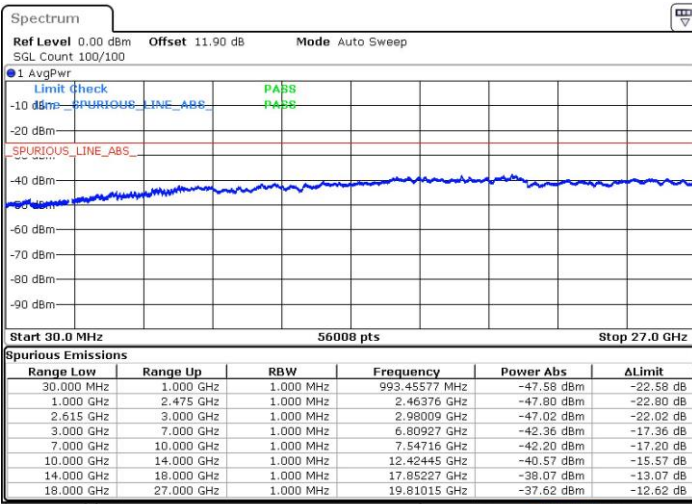

LTE Band 7 / 10MHz+20MHz

64QAM

Highest Channel / 1RB0 and 1RB99

Highest Channel / 1RB49 and 1RB0

Date: 4.OCT.2018 04:32:29

Date: 4.OCT.2018 04:31:23

Highest Channel / FullIRB

N/A

Date: 4.OCT.2018 04:38:00

LTE Band 7 / 15MHz+10MHz

64QAM

Lowest Channel / 1RB0 and 1RB49

Lowest Channel / 1RB74 and 1RB0

Date: 4.OCT.2018 09:21:59

Date: 4.OCT.2018 09:16:27

Lowest Channel / FullIRB

N/A

Date: 4.OCT.2018 09:23:05

LTE Band 7 / 15MHz+10MHz

64QAM

Middle Channel / 1RB0 and 1RB49

Middle Channel / 1RB74 and 1RB0

Date: 4.OCT.2018 09:37:50

Date: 4.OCT.2018 09:43:22

Middle Channel / FullIRB

N/A

Date: 4.OCT.2018 09:36:44

LTE Band 7 / 15MHz+10MHz

64QAM

Highest Channel / 1RB0 and 1RB49

Highest Channel / 1RB74 and 1RB0

Date: 4.OCT.2018 10:00:39