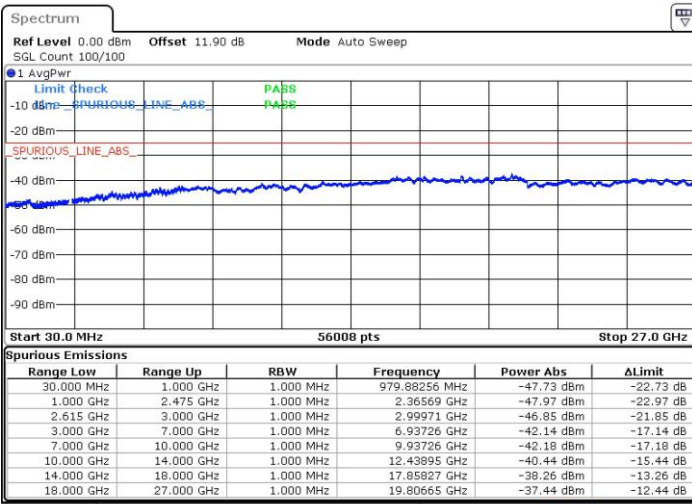

Date: 4.OCT.2018 05:14:27

Date: 4.OCT.2018 05:08:55

Lowest Channel / FullIRB

N/A

Date: 4.OCT.2018 05:15:33

LTE Band 7 / 15MHz+15MHz

64QAM

Middle Channel / 1RB0 and 1RB74

Middle Channel / 1RB74 and 1RB0

Date: 4.OCT.2018 05:22:11

Date: 4.OCT.2018 05:27:43

Middle Channel / FullIRB

N/A

Date: 4.OCT.2018 05:21:04

LTE Band 7 / 15MHz+15MHz

64QAM

Highest Channel / 1RB0 and 1RB74

Highest Channel / 1RB74 and 1RB0

Date: 4.OCT.2018 05:32:08

Date: 4.OCT.2018 05:31:02

Highest Channel / FullIRB

N/A

Date: 4.OCT.2018 05:37:39

LTE Band 7 / 15MHz+20MHz