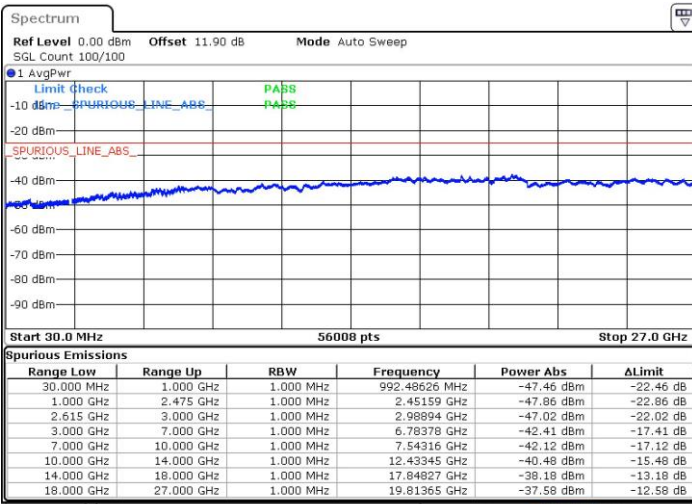

LTE Band 7 / 20MHz+15MHz

16QAM

Lowest Channel / 1RB0 and 1RB74

Lowest Channel / 1RB99 and 1RB0

Date: 4.OCT.2018 07:05:04

Date: 4.OCT.2018 07:01:45

Lowest Channel / FullIRB

N/A

Date: 4.OCT.2018 07:08:23

LTE Band 7 / 20MHz+15MHz

16QAM

MiddleChannel / 1RB0 and 1RB74

Middle Channel / 1RB99 and 1RB0

Date: 4.OCT.2018 07:22:53

Date: 4.OCT.2018 07:26:12

Middle Channel / FullIRB

N/A

Date: 4.OCT.2018 07:19:34

LTE Band 7 / 20MHz+15MHz

16QAM

Highest Channel / 1RB0 and 1RB74

Highest Channel / 1RB99 and 1RB0

Date: 4.OCT.2018 07:50:54

Date: 4.OCT.2018 07:47:35