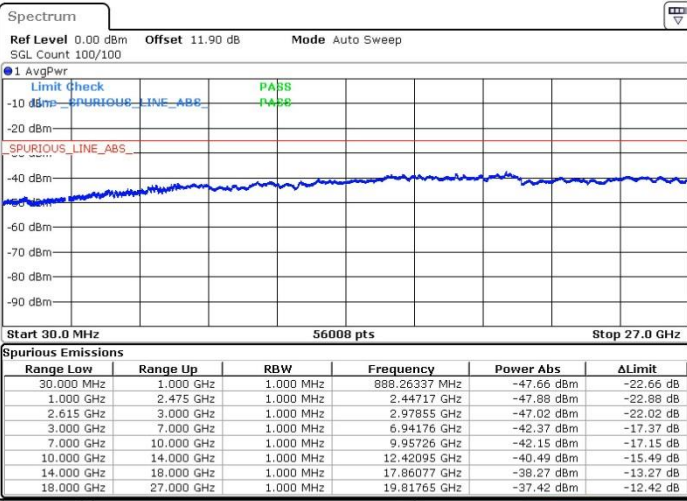

Date: 4.OCT.2018 08:23:35

Date: 4.OCT.2018 08:26:54

Middle Channel / FullIRB

N/A

Date: 4.OCT.2018 08:20:15

LTE Band 7 / 20MHz+20MHz

16QAM

Highest Channel / 1RB0 and 1RB99

Highest Channel / 1RB99 and 1RB0

Date: 4.OCT.2018 08:56:35

Date: 4.OCT.2018 08:53:17

Highest Channel / FullIRB

N/A

Date: 4.OCT.2018 08:59:55

LTE Band 7 / 10MHz+20MHz

64QAM

Lowest Channel / 1RB0 and 1RB99

Lowest Channel / 1RB49 and 1RB0

Date: 4.OCT.2018 09:38:56

Date: 4.OCT.2018 04:09:17

Lowest Channel / FullIRB

N/A

Date: 4.OCT.2018 09:35:37

LTE Band 7 / 10MHz+20MHz