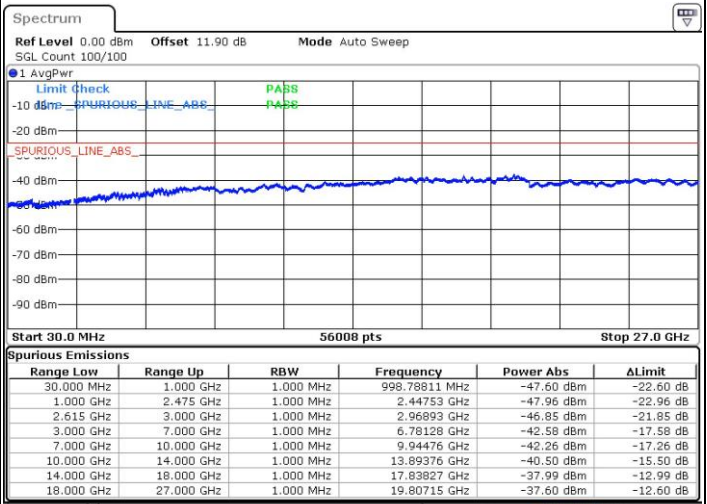

Lowest Channel / 1RB0 and 1RB99

Lowest Channel / 1RB49 and 1RB0

Date: 4.OCT.2018 09:38:56

Date: 4.OCT.2018 04:09:17

Lowest Channel / FullIRB

N/A

Date: 4.OCT.2018 09:35:37

LTE Band 7 / 10MHz+20MHz

64QAM

MiddleChannel / 1RB0 and 1RB99

Middle Channel / 1RB49 and 1RB0

Date: 4.OCT.2018 10:01:45

Date: 4.OCT.2018 04:28:04

Middle Channel / FullIRB

N/A

Date: 4.OCT.2018 04:21:26

LTE Band 7 / 10MHz+20MHz

64QAM

Highest Channel / 1RB0 and 1RB99

Highest Channel / 1RB49 and 1RB0

Date: 4.OCT.2018 04:32:29

Date: 4.OCT.2018 04:31:23

Highest Channel / FullIRB

N/A