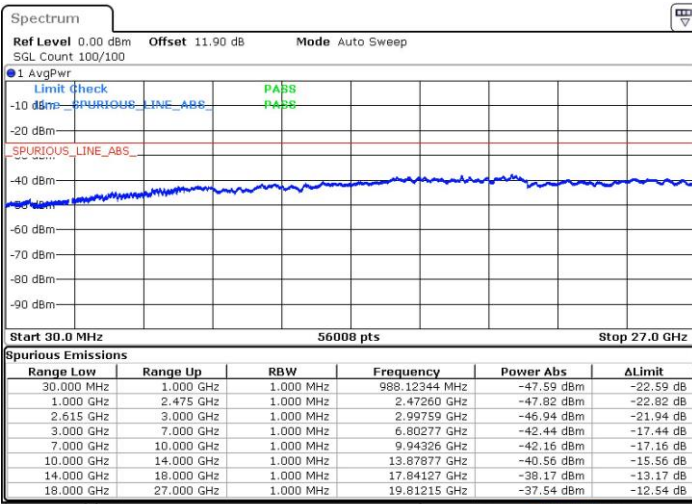

LTE Band 7 / 10MHz+20MHz

64QAM

Highest Channel / 1RB0 and 1RB99

Highest Channel / 1RB49 and 1RB0

Date: 4.OCT.2018 04:32:29

Date: 4.OCT.2018 04:31:23

Highest Channel / FullIRB

N/A

Date: 4.OCT.2018 04:38:00

LTE Band 7 / 15MHz+10MHz

64QAM

Lowest Channel / 1RB0 and 1RB49

Lowest Channel / 1RB74 and 1RB0

Date: 4.OCT.2018 09:21:59

Date: 4.OCT.2018 09:16:27

Lowest Channel / FullIRB