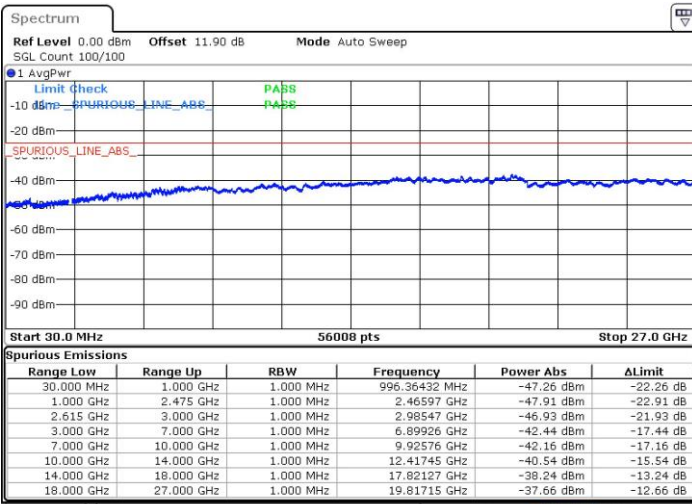

Middle Channel / 1RB74 and 1RB0

Date: 4.OCT.2018 05:22:11

Date: 4.OCT.2018 05:27:43

Middle Channel / FullIRB

N/A

Date: 4.OCT.2018 05:21:04

LTE Band 7 / 15MHz+15MHz

64QAM

Highest Channel / 1RB0 and 1RB74

Highest Channel / 1RB74 and 1RB0

Date: 4.OCT.2018 05:32:08

Date: 4.OCT.2018 05:31:02

Highest Channel / FullIRB

N/A

Date: 4.OCT.2018 05:37:39

LTE Band 7 / 15MHz+20MHz

64QAM

Lowest Channel / 1RB0 and 1RB99

Lowest Channel / 1RB74 and 1RB0

Date: 4.OCT.2018 05:44:16

Date: 4.OCT.2018 05:38:45

Lowest Channel / FullIRB

N/A

Date: 4.OCT.2018 05:45:23