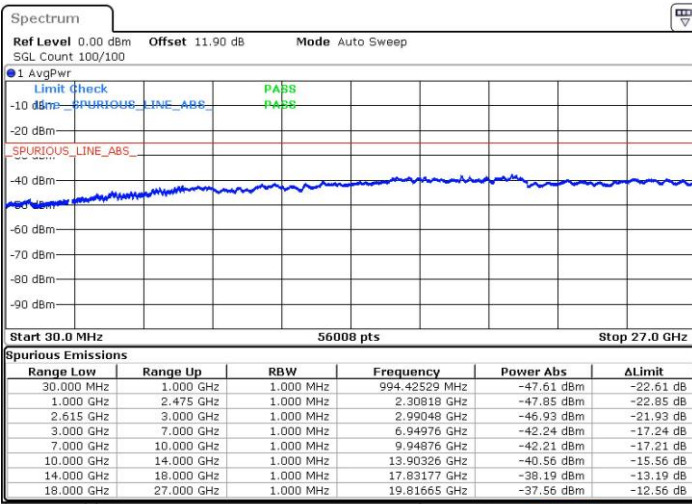

Highest Channel / 1RB0 and 1RB74

Highest Channel / 1RB74 and 1RB0

Date: 4.OCT.2018 05:32:08

Date: 4.OCT.2018 05:31:02

Highest Channel / FullIRB

N/A

Date: 4.OCT.2018 05:37:39

LTE Band 7 / 15MHz+20MHz

64QAM

Lowest Channel / 1RB0 and 1RB99

Lowest Channel / 1RB74 and 1RB0

Date: 4.OCT.2018 05:44:16

Date: 4.OCT.2018 05:38:45

Lowest Channel / FullIRB

N/A

Date: 4.OCT.2018 05:45:23

LTE Band 7 / 15MHz+20MHz

64QAM

Middle Channel / 1RB0 and 1RB99

Middle Channel / 1RB74 and 1RB0

Date: 4.OCT.2018 05:52:00

Date: 4.OCT.2018 05:57:32

Middle Channel / FullIRB

N/A

Date: 4.OCT.2018 05:50:54

LTE Band 7 / 15MHz+20MHz

64QAM

Highest Channel / 1RB0 and 1RB99

Highest Channel / 1RB74 and 1RB0

Date: 4.OCT.2018 06:36:01

Date: 4.OCT.2018 06:34:54

Highest Channel / FullIRB