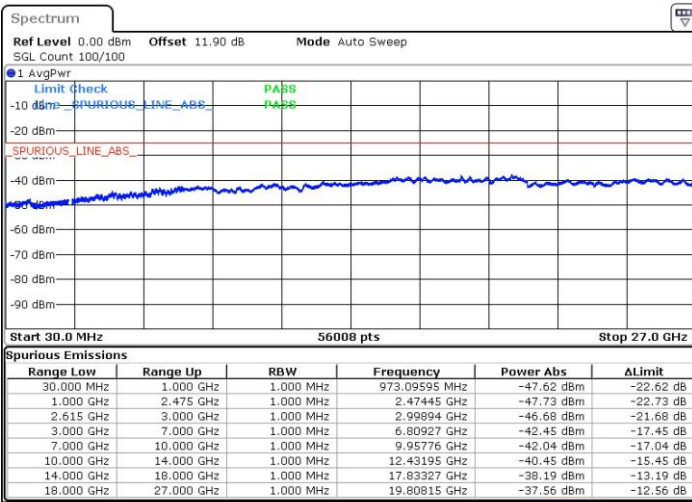

Middle Channel / FullIRB

N/A

Date: 4.OCT.2018 04:51:15