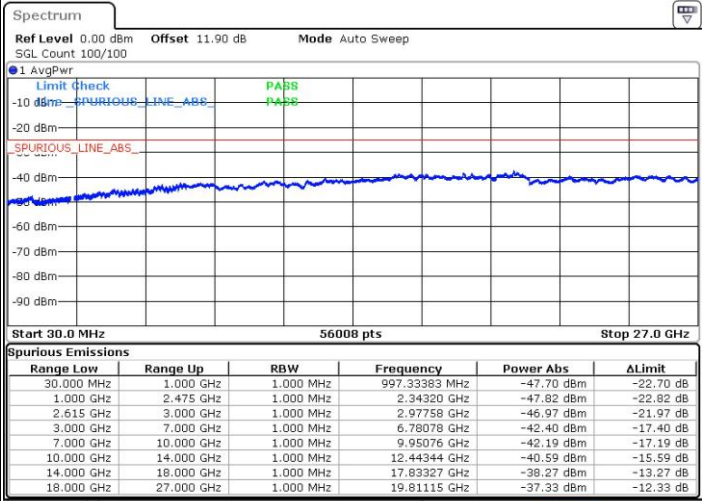

Date: 4.OCT.2018 08:23:35

Date: 4.OCT.2018 08:26:54

Middle Channel / FullIRB

N/A

Date: 4.OCT.2018 08:20:15

LTE Band 7 / 20MHz+20MHz

16QAM

Highest Channel / 1RB0 and 1RB99

Highest Channel / 1RB99 and 1RB0

Date: 4.OCT.2018 08:56:35

Date: 4.OCT.2018 08:53:17

Highest Channel / FullIRB

N/A

Date: 4.OCT.2018 08:59:55

LTE Band 7 / 10MHz+20MHz

64QAM

Lowest Channel / 1RB0 and 1RB99

Lowest Channel / 1RB49 and 1RB0

Date: 4.OCT.2018 09:38:56

Date: 4.OCT.2018 04:09:17

Lowest Channel / FullIRB

N/A

Date: 4.OCT.2018 09:35:37

LTE Band 7 / 10MHz+20MHz