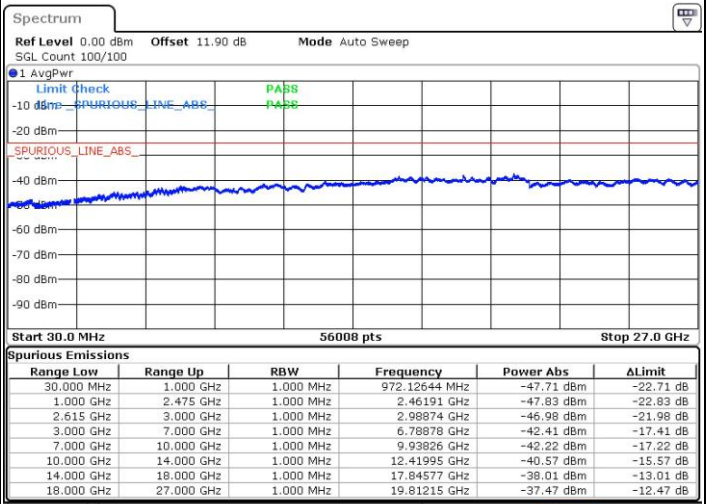

LTE Band 7 / 20MHz+15MHz

16QAM

Lowest Channel / 1RB0 and 1RB74

Lowest Channel / 1RB99 and 1RB0

Date: 4.OCT.2018 07:05:04

Date: 4.OCT.2018 07:01:45

Lowest Channel / FullIRB

N/A

Date: 4.OCT.2018 07:08:23

LTE Band 7 / 20MHz+15MHz

16QAM

MiddleChannel / 1RB0 and 1RB74

Middle Channel / 1RB99 and 1RB0

Date: 4.OCT.2018 07:22:53

Date: 4.OCT.2018 07:26:12

Middle Channel / FullIRB

N/A

Date: 4.OCT.2018 07:19:34

LTE Band 7 / 20MHz+15MHz

16QAM

Highest Channel / 1RB0 and 1RB74

Highest Channel / 1RB99 and 1RB0

Date: 4.OCT.2018 07:50:54

Date: 4.OCT.2018 07:47:35

Highest Channel / FullIRB

N/A

Date: 4.OCT.2018 07:54:15

LTE Band 7 / 20MHz+20MHz

16QAM

Lowest Channel / 1RB0 and 1RB99

Lowest Channel / 1RB99 and 1RB0

Date: 4.OCT.2018 08:13:37