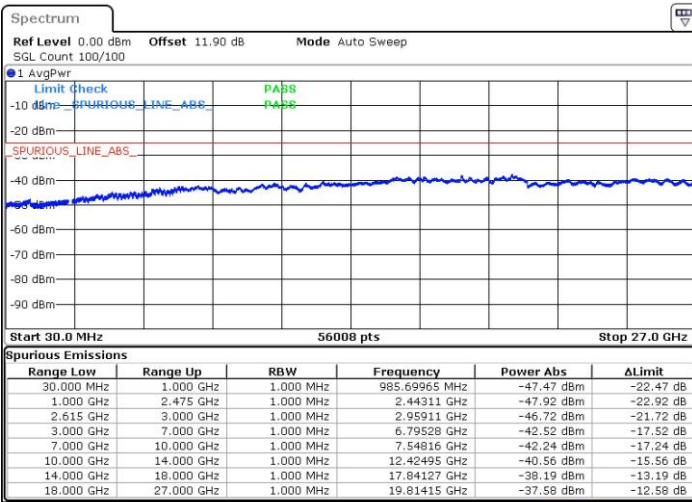

N/A

Date: 4.OCT.2018 07:19:34

LTE Band 7 / 20MHz+15MHz

16QAM

Highest Channel / 1RB0 and 1RB74

Highest Channel / 1RB99 and 1RB0

Date: 4.OCT.2018 07:50:54

Date: 4.OCT.2018 07:47:35

Highest Channel / FullIRB

N/A

Date: 4.OCT.2018 07:54:15

LTE Band 7 / 20MHz+20MHz

16QAM

Lowest Channel / 1RB0 and 1RB99

Lowest Channel / 1RB99 and 1RB0

Date: 4.OCT.2018 08:13:37

Date: 4.OCT.2018 08:10:19

Lowest Channel / FullIRB

N/A

Date: 4.OCT.2018 08:16:56

LTE Band 7 / 20MHz+20MHz

16QAM

Middle Channel / 1RB0 and 1RB99

Middle Channel / 1RB99 and 1RB0

Date: 4.OCT.2018 08:23:35

Date: 4.OCT.2018 08:26:54

Middle Channel / FullIRB

N/A

Date: 4.OCT.2018 08:20:15

LTE Band 7 / 20MHz+20MHz

16QAM

Highest Channel / 1RB0 and 1RB99