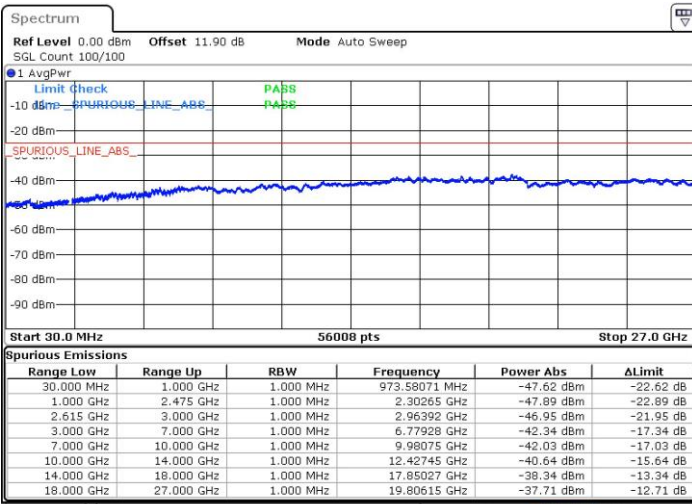

LTE Band 7 / 10MHz+20MHz

64QAM

Highest Channel / 1RB0 and 1RB99

Highest Channel / 1RB49 and 1RB0

Date: 4.OCT.2018 04:32:29

Date: 4.OCT.2018 04:31:23

Highest Channel / FullIRB

N/A

Date: 4.OCT.2018 04:38:00

LTE Band 7 / 15MHz+10MHz

64QAM

Lowest Channel / 1RB0 and 1RB49

Lowest Channel / 1RB74 and 1RB0

Date: 4.OCT.2018 09:21:59

Date: 4.OCT.2018 09:16:27

Lowest Channel / FullIRB

N/A

Date: 4.OCT.2018 09:23:05

LTE Band 7 / 15MHz+10MHz

64QAM

Middle Channel / 1RB0 and 1RB49

Middle Channel / 1RB74 and 1RB0

Date: 4.OCT.2018 09:37:50

Date: 4.OCT.2018 09:43:22

Middle Channel / FullIRB

N/A

Date: 4.OCT.2018 09:36:44

LTE Band 7 / 15MHz+10MHz

64QAM

Highest Channel / 1RB0 and 1RB49

Highest Channel / 1RB74 and 1RB0

Date: 4.OCT.2018 10:00:39