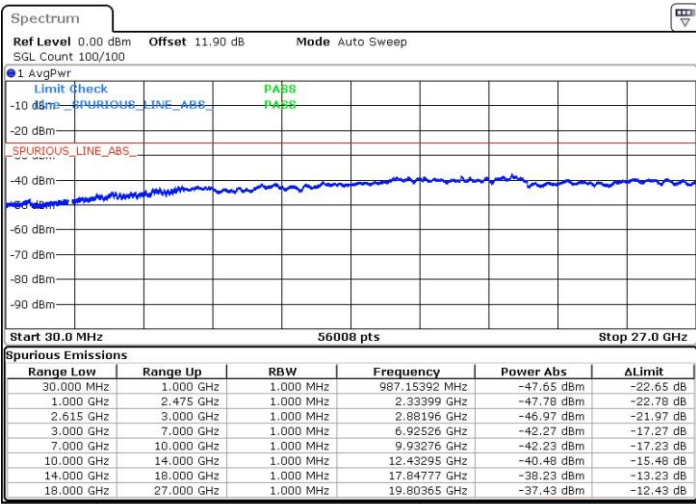

Middle Channel / FullIRB

N/A

Date: 4.OCT.2018 09:36:44

LTE Band 7 / 15MHz+10MHz

64QAM

Highest Channel / 1RB0 and 1RB49

Highest Channel / 1RB74 and 1RB0

Date: 4.OCT.2018 10:00:39

Date: 4.OCT.2018 09:59:33

Highest Channel / FullIRB

N/A

Date: 4.OCT.2018 10:06:11

LTE Band 7 / 15MHz+15MHz

64QAM

Lowest Channel / 1RB0 and 1RB74

Lowest Channel / 1RB74 and 1RB0