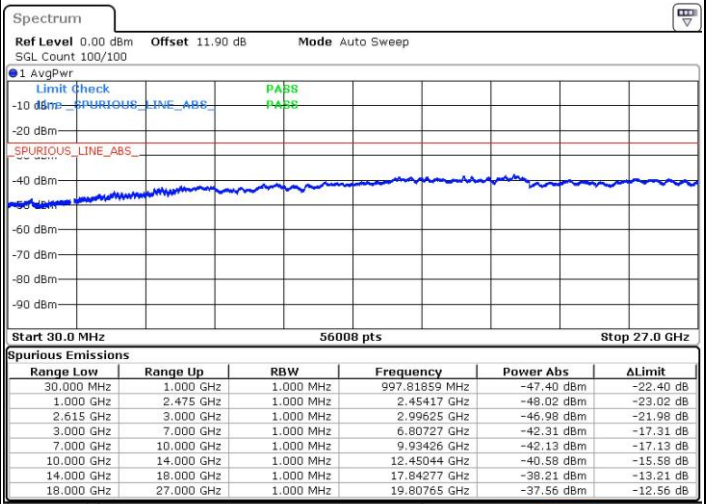

Date: 4.OCT.2018 07:08:23

LTE Band 7 / 20MHz+15MHz

16QAM

MiddleChannel / 1RB0 and 1RB74

Middle Channel / 1RB99 and 1RB0

Date: 4.OCT.2018 07:22:53

Date: 4.OCT.2018 07:26:12

Middle Channel / FullIRB

N/A

Date: 4.OCT.2018 07:19:34

LTE Band 7 / 20MHz+15MHz

16QAM

Highest Channel / 1RB0 and 1RB74

Highest Channel / 1RB99 and 1RB0

Date: 4.OCT.2018 07:50:54

Date: 4.OCT.2018 07:47:35

Highest Channel / FullIRB

N/A

Date: 4.OCT.2018 07:54:15

LTE Band 7 / 20MHz+20MHz

16QAM

Lowest Channel / 1RB0 and 1RB99

Lowest Channel / 1RB99 and 1RB0

Date: 4.OCT.2018 08:13:37

Date: 4.OCT.2018 08:10:19

Lowest Channel / FullIRB

N/A

Date: 4.OCT.2018 08:16:56

LTE Band 7 / 20MHz+20MHz

16QAM

Middle Channel / 1RB0 and 1RB99

Middle Channel / 1RB99 and 1RB0