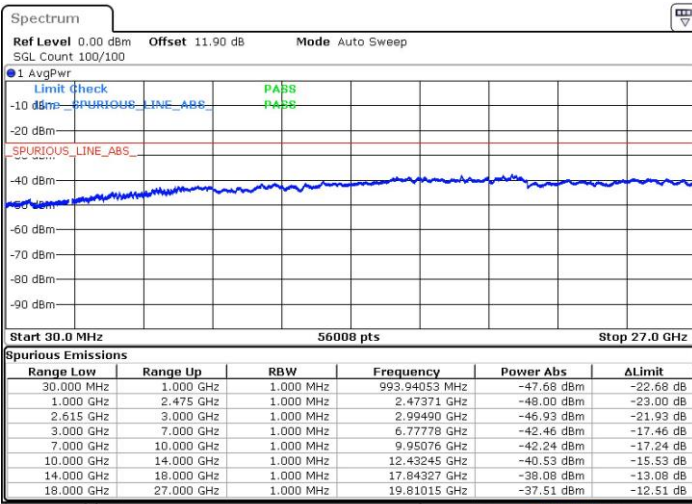

Highest Channel / 1RB0 and 1RB74

Highest Channel / 1RB74 and 1RB0

Date: 4.OCT.2018 05:32:08

Date: 4.OCT.2018 05:31:02

Highest Channel / FullIRB

N/A

Date: 4.OCT.2018 05:37:39

LTE Band 7 / 15MHz+20MHz

64QAM

Lowest Channel / 1RB0 and 1RB99

Lowest Channel / 1RB74 and 1RB0

Date: 4.OCT.2018 05:44:16

Date: 4.OCT.2018 05:38:45

Lowest Channel / FullIRB

N/A

Date: 4.OCT.2018 05:45:23

LTE Band 7 / 15MHz+20MHz

64QAM

Middle Channel / 1RB0 and 1RB99

Middle Channel / 1RB74 and 1RB0

Date: 4.OCT.2018 05:52:00

Date: 4.OCT.2018 05:57:32

Middle Channel / FullIRB

N/A

Date: 4.OCT.2018 05:50:54

LTE Band 7 / 15MHz+20MHz

64QAM

Highest Channel / 1RB0 and 1RB99

Highest Channel / 1RB74 and 1RB0

Date: 4.OCT.2018 06:36:01

Date: 4.OCT.2018 06:34:54

Highest Channel / FullIRB