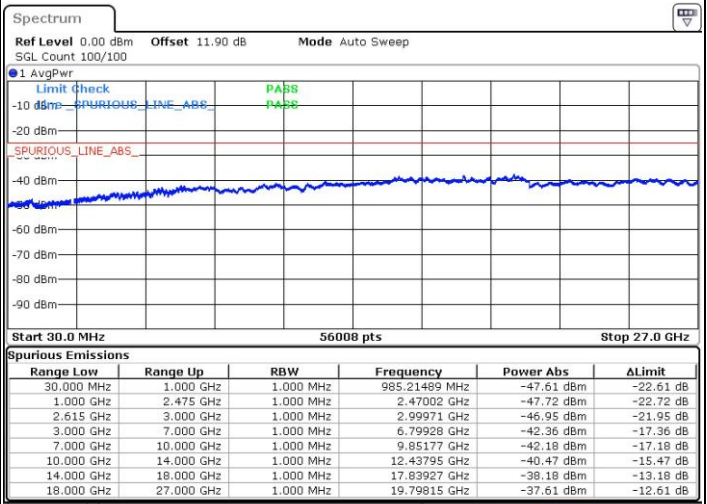

LTE Band 7 / 10MHz+20MHz

64QAM

Highest Channel / 1RB0 and 1RB99

Highest Channel / 1RB49 and 1RB0

Date: 4.OCT.2018 04:32:29

Date: 4.OCT.2018 04:31:23

Highest Channel / FullIRB

N/A

Date: 4.OCT.2018 04:38:00

LTE Band 7 / 15MHz+10MHz

64QAM

Lowest Channel / 1RB0 and 1RB49

Lowest Channel / 1RB74 and 1RB0

Date: 4.OCT.2018 09:21:59

Date: 4.OCT.2018 09:16:27

Lowest Channel / FullIRB

N/A

Date: 4.OCT.2018 09:23:05

LTE Band 7 / 15MHz+10MHz

64QAM

Middle Channel / 1RB0 and 1RB49

Middle Channel / 1RB74 and 1RB0

Date: 4.OCT.2018 09:37:50

Date: 4.OCT.2018 09:43:22

Middle Channel / FullIRB

N/A

Date: 4.OCT.2018 09:36:44

LTE Band 7 / 15MHz+10MHz

64QAM

Highest Channel / 1RB0 and 1RB49

Highest Channel / 1RB74 and 1RB0

Date: 4.OCT.2018 10:00:39