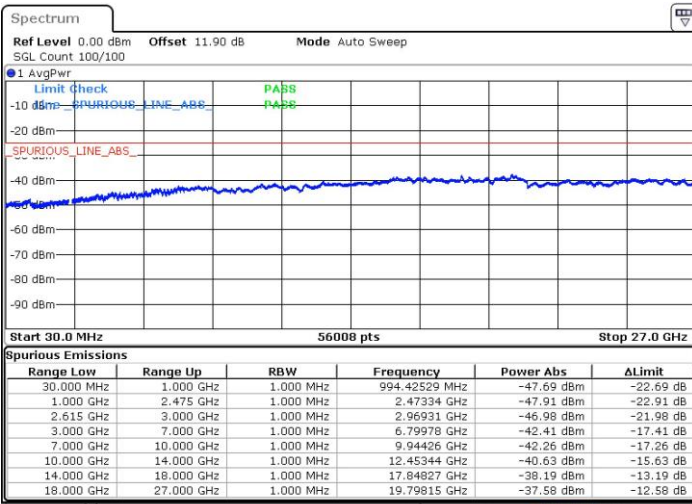

Date: 4.OCT.2018 05:14:27

Date: 4.OCT.2018 05:08:55

Lowest Channel / FullIRB

N/A

Date: 4.OCT.2018 05:15:33

LTE Band 7 / 15MHz+15MHz

64QAM

Middle Channel / 1RB0 and 1RB74

Middle Channel / 1RB74 and 1RB0

Date: 4.OCT.2018 05:22:11

Date: 4.OCT.2018 05:27:43

Middle Channel / FullIRB

N/A

Date: 4.OCT.2018 05:21:04

LTE Band 7 / 15MHz+15MHz

64QAM

Highest Channel / 1RB0 and 1RB74

Highest Channel / 1RB74 and 1RB0

Date: 4.OCT.2018 05:32:08

Date: 4.OCT.2018 05:31:02

Highest Channel / FullIRB

N/A

Date: 4.OCT.2018 05:37:39

LTE Band 7 / 15MHz+20MHz