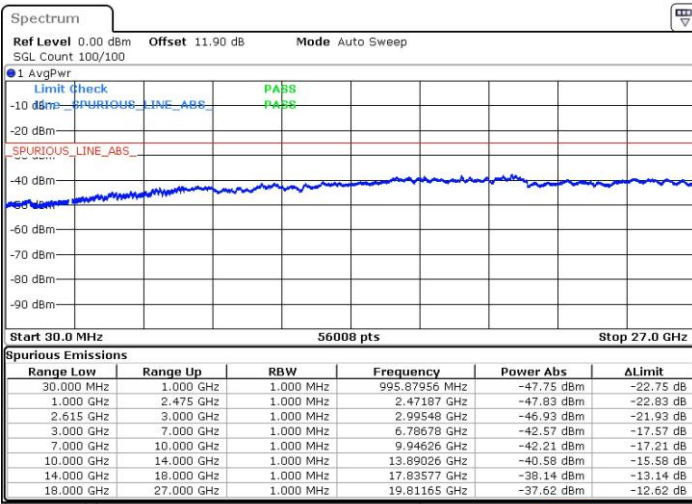

Highest Channel / FullIRB

N/A

Date: 4.OCT.2018 07:54:15

LTE Band 7 / 20MHz+20MHz

16QAM

Lowest Channel / 1RB0 and 1RB99

Lowest Channel / 1RB99 and 1RB0

Date: 4.OCT.2018 08:13:37

Date: 4.OCT.2018 08:10:19

Lowest Channel / FullIRB

N/A

Date: 4.OCT.2018 08:16:56

LTE Band 7 / 20MHz+20MHz

16QAM

Middle Channel / 1RB0 and 1RB99

Middle Channel / 1RB99 and 1RB0

Date: 4.OCT.2018 08:23:35

Date: 4.OCT.2018 08:26:54

Middle Channel / FullIRB

N/A

Date: 4.OCT.2018 08:20:15

LTE Band 7 / 20MHz+20MHz

16QAM

Highest Channel / 1RB0 and 1RB99

Highest Channel / 1RB99 and 1RB0

Date: 4.OCT.2018 08:56:35

Date: 4.OCT.2018 08:53:17

Highest Channel / FullIRB

N/A

Date: 4.OCT.2018 08:59:55

LTE Band 7 / 10MHz+20MHz

64QAM