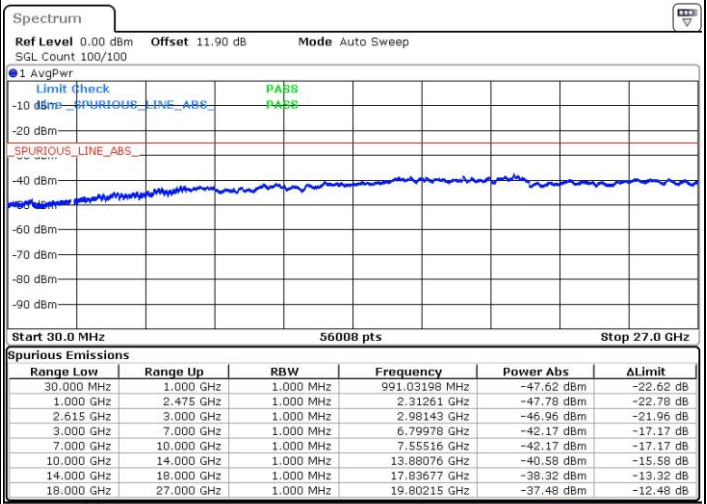

Date: 4.OCT.2018 09:59:33

Highest Channel / FullIRB

N/A

Date: 4.OCT.2018 10:06:11

LTE Band 7 / 15MHz+15MHz

64QAM

Lowest Channel / 1RB0 and 1RB74

Lowest Channel / 1RB74 and 1RB0

Date: 4.OCT.2018 05:14:27

Date: 4.OCT.2018 05:08:55

Lowest Channel / FullIRB

N/A

Date: 4.OCT.2018 05:15:33

LTE Band 7 / 15MHz+15MHz

64QAM

Middle Channel / 1RB0 and 1RB74

Middle Channel / 1RB74 and 1RB0

Date: 4.OCT.2018 05:22:11

Date: 4.OCT.2018 05:27:43

Middle Channel / FullIRB

N/A

Date: 4.OCT.2018 05:21:04

LTE Band 7 / 15MHz+15MHz

64QAM

Highest Channel / 1RB0 and 1RB74

Highest Channel / 1RB74 and 1RB0

Date: 4.OCT.2018 05:32:08

Date: 4.OCT.2018 05:31:02

Highest Channel / FullIRB

N/A

Date: 4.OCT.2018 05:37:39

LTE Band 7 / 15MHz+20MHz