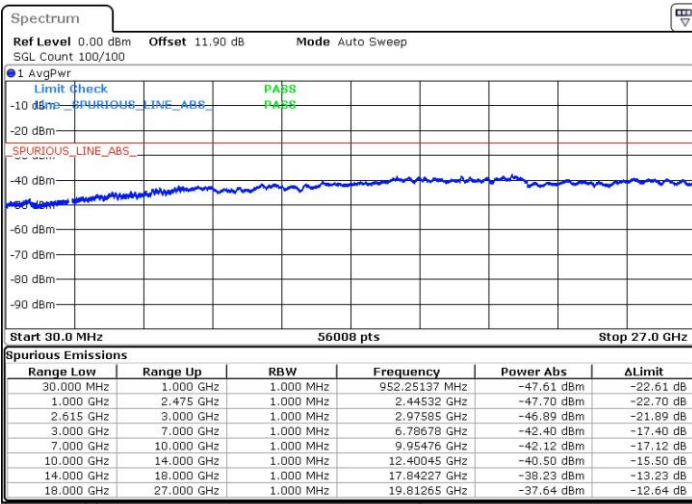

LTE Band 7 / 20MHz+15MHz

16QAM

Lowest Channel / 1RB0 and 1RB74

Lowest Channel / 1RB99 and 1RB0

Date: 4.OCT.2018 07:05:04

Date: 4.OCT.2018 07:01:45

Lowest Channel / FullIRB

N/A

Date: 4.OCT.2018 07:08:23

LTE Band 7 / 20MHz+15MHz

16QAM

MiddleChannel / 1RB0 and 1RB74

Middle Channel / 1RB99 and 1RB0

Date: 4.OCT.2018 07:22:53

Date: 4.OCT.2018 07:26:12

Middle Channel / FullIRB

N/A

Date: 4.OCT.2018 07:19:34

LTE Band 7 / 20MHz+15MHz

16QAM

Highest Channel / 1RB0 and 1RB74

Highest Channel / 1RB99 and 1RB0

Date: 4.OCT.2018 07:50:54

Date: 4.OCT.2018 07:47:35