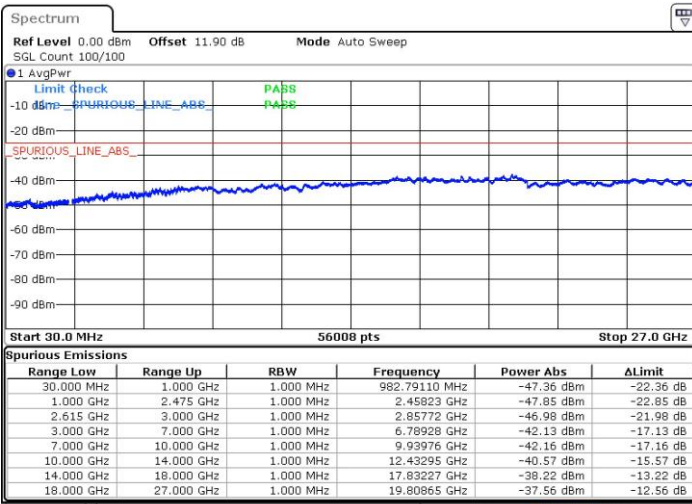

Middle Channel / 1RB74 and 1RB0

Date: 4.OCT.2018 05:22:11

Date: 4.OCT.2018 05:27:43

Middle Channel / FullIRB

N/A

Date: 4.OCT.2018 05:21:04

LTE Band 7 / 15MHz+15MHz

64QAM

Highest Channel / 1RB0 and 1RB74

Highest Channel / 1RB74 and 1RB0

Date: 4.OCT.2018 05:32:08

Date: 4.OCT.2018 05:31:02

Highest Channel / FullIRB

N/A

Date: 4.OCT.2018 05:37:39

LTE Band 7 / 15MHz+20MHz

64QAM

Lowest Channel / 1RB0 and 1RB99

Lowest Channel / 1RB74 and 1RB0

Date: 4.OCT.2018 05:44:16

Date: 4.OCT.2018 05:38:45

Lowest Channel / FullIRB

N/A

Date: 4.OCT.2018 05:45:23