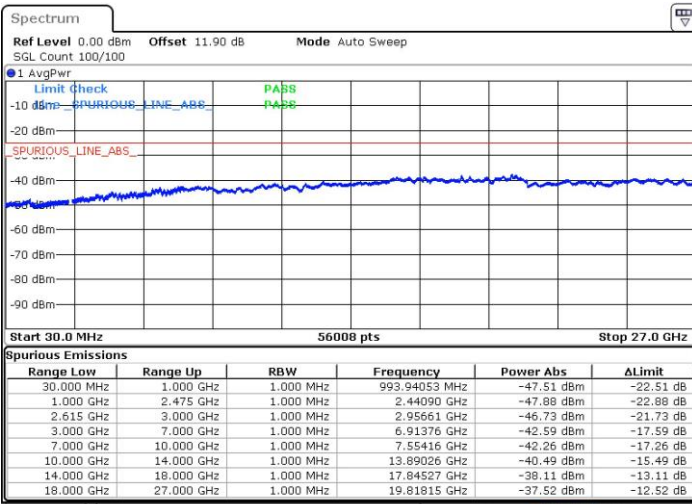

LTE Band 7 / 15MHz+20MHz

64QAM

Middle Channel / 1RB0 and 1RB99

Middle Channel / 1RB74 and 1RB0

Date: 4.OCT.2018 05:52:00

Date: 4.OCT.2018 05:57:32

Middle Channel / FullIRB

N/A

Date: 4.OCT.2018 05:50:54

LTE Band 7 / 15MHz+20MHz

64QAM

Highest Channel / 1RB0 and 1RB99

Highest Channel / 1RB74 and 1RB0

Date: 4.OCT.2018 06:36:01

Date: 4.OCT.2018 06:34:54

Highest Channel / FullIRB

N/A

Date: 4.OCT.2018 06:41:33

LTE Band 7 / 20MHz+10MHz

64QAM

Lowest Channel / 1RB0 and 1RB49

Lowest Channel / 1RB99 and 1RB0

Date: 4.OCT.2018 04:44:38

Date: 4.OCT.2018 04:39:07