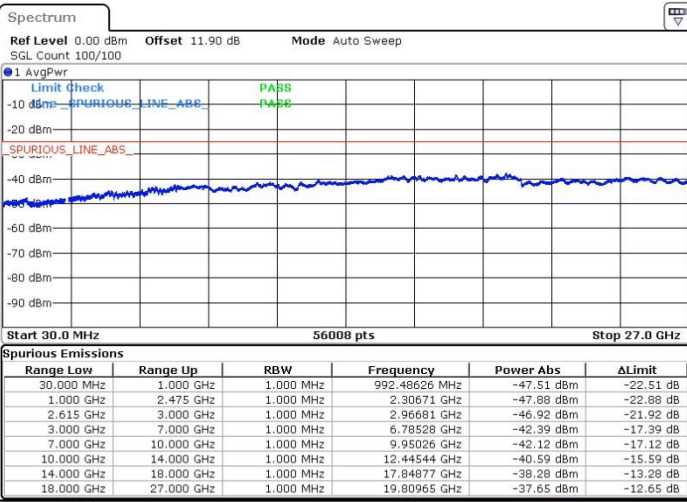

Highest Channel / 1RB99 and 1RB0

Date: 4.OCT.2018 08:56:35

Date: 4.OCT.2018 08:53:17

Highest Channel / FullIRB

N/A

Date: 4.OCT.2018 08:59:55

LTE Band 7 / 10MHz+20MHz

64QAM

Lowest Channel / 1RB0 and 1RB99

Lowest Channel / 1RB49 and 1RB0

Date: 4.OCT.2018 09:38:56

Date: 4.OCT.2018 04:09:17

Lowest Channel / FullIRB

N/A

Date: 4.OCT.2018 09:35:37

LTE Band 7 / 10MHz+20MHz

LTE Band 7 / 10MHz+20MHz

64QAM

Highest Channel / 1RB0 and 1RB99

Highest Channel / 1RB49 and 1RB0

Date: 4.OCT.2018 04:32:29

Date: 4.OCT.2018 04:31:23

Highest Channel / FullIRB

N/A