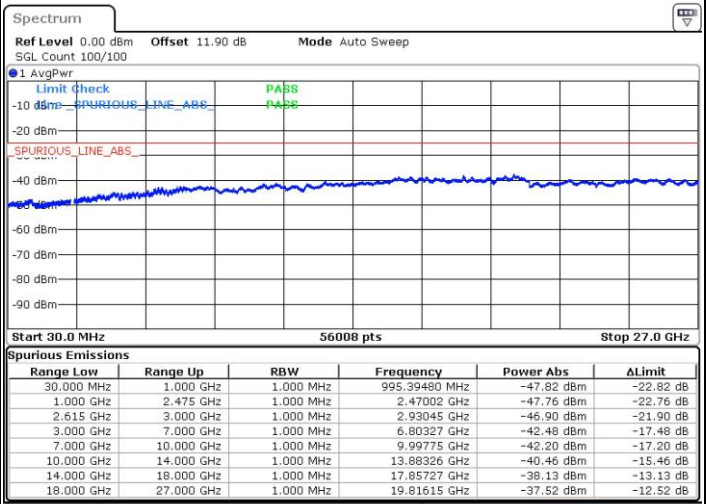

Highest Channel / FullIRB

N/A

Date: 4.OCT.2018 07:54:15

LTE Band 7 / 20MHz+20MHz

16QAM

Lowest Channel / 1RB0 and 1RB99

Lowest Channel / 1RB99 and 1RB0

Date: 4.OCT.2018 08:13:37

Date: 4.OCT.2018 08:10:19

Lowest Channel / FullIRB

N/A

Date: 4.OCT.2018 08:16:56

LTE Band 7 / 20MHz+20MHz

16QAM

Middle Channel / 1RB0 and 1RB99

Middle Channel / 1RB99 and 1RB0

Date: 4.OCT.2018 08:23:35

Date: 4.OCT.2018 08:26:54

Middle Channel / FullIRB

N/A

Date: 4.OCT.2018 08:20:15

LTE Band 7 / 20MHz+20MHz

16QAM

Highest Channel / 1RB0 and 1RB99

Highest Channel / 1RB99 and 1RB0

Date: 4.OCT.2018 08:56:35

Date: 4.OCT.2018 08:53:17

Highest Channel / FullIRB

N/A

Date: 4.OCT.2018 08:59:55

LTE Band 7 / 10MHz+20MHz

64QAM