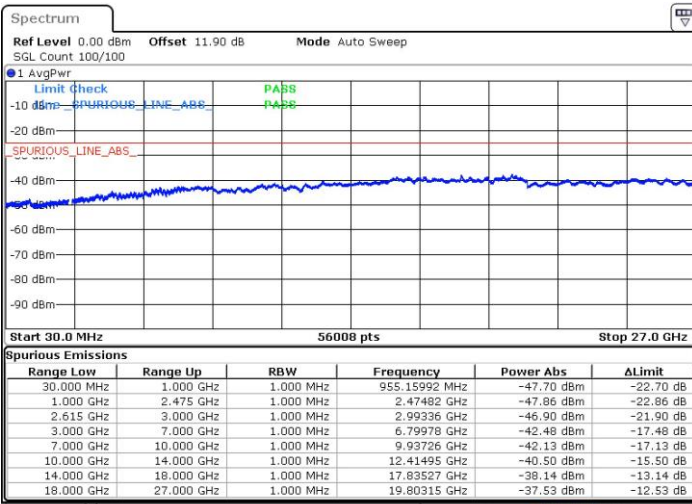

Date: 4.OCT.2018 05:50:54

LTE Band 7 / 15MHz+20MHz

64QAM

Highest Channel / 1RB0 and 1RB99

Highest Channel / 1RB74 and 1RB0

Date: 4.OCT.2018 06:36:01

Date: 4.OCT.2018 06:34:54

Highest Channel / FullIRB

N/A

Date: 4.OCT.2018 06:41:33

LTE Band 7 / 20MHz+10MHz

64QAM

Lowest Channel / 1RB0 and 1RB49

Lowest Channel / 1RB99 and 1RB0

Date: 4.OCT.2018 04:44:38

Date: 4.OCT.2018 04:39:07

Lowest Channel / FullIRB

N/A

Date: 4.OCT.2018 04:45:44

LTE Band 7 / 20MHz+10MHz

64QAM

Middle Channel / 1RB0 and 1RB49

Middle Channel / 1RB99 and 1RB0

Date: 4.OCT.2018 04:52:21