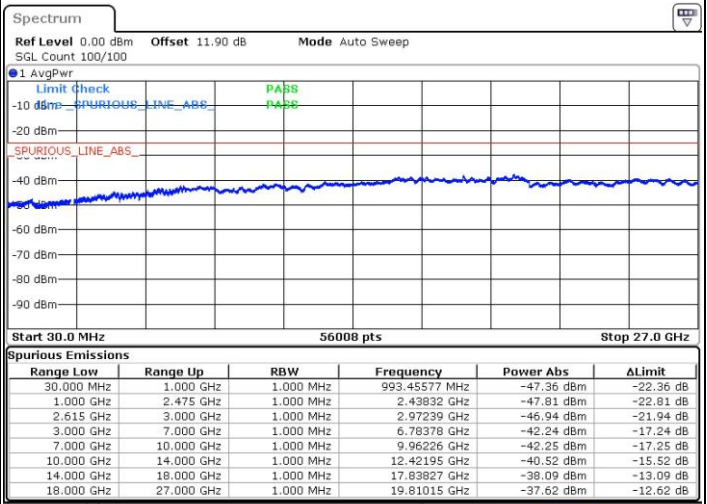

Date: 4.OCT.2018 05:14:27

Date: 4.OCT.2018 05:08:55

Lowest Channel / FullIRB

N/A

Date: 4.OCT.2018 05:15:33

LTE Band 7 / 15MHz+15MHz

64QAM

Middle Channel / 1RB0 and 1RB74

Middle Channel / 1RB74 and 1RB0

Date: 4.OCT.2018 05:22:11

Date: 4.OCT.2018 05:27:43

Middle Channel / FullIRB

N/A

Date: 4.OCT.2018 05:21:04

LTE Band 7 / 15MHz+15MHz

64QAM

Highest Channel / 1RB0 and 1RB74

Highest Channel / 1RB74 and 1RB0

Date: 4.OCT.2018 05:32:08

Date: 4.OCT.2018 05:31:02

Highest Channel / FullIRB

N/A

Date: 4.OCT.2018 05:37:39

LTE Band 7 / 15MHz+20MHz