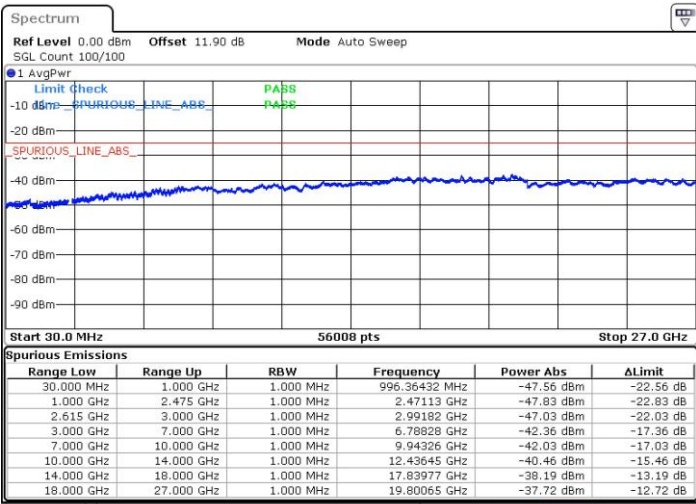

Middle Channel / FullIRB

N/A

Date: 4.OCT.2018 09:36:44

LTE Band 7 / 15MHz+10MHz

64QAM

Highest Channel / 1RB0 and 1RB49

Highest Channel / 1RB74 and 1RB0

Date: 4.OCT.2018 10:00:39

Date: 4.OCT.2018 09:59:33

Highest Channel / FullIRB

N/A

Date: 4.OCT.2018 10:06:11

LTE Band 7 / 15MHz+15MHz

64QAM

Lowest Channel / 1RB0 and 1RB74

Lowest Channel / 1RB74 and 1RB0