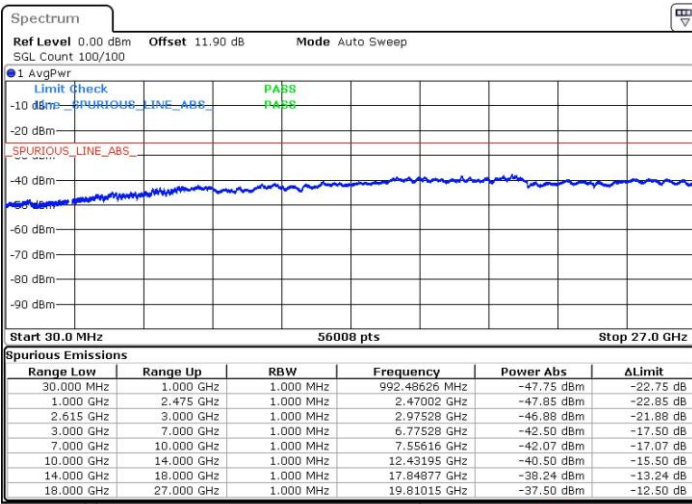

LTE Band 7 / 20MHz+15MHz

16QAM

Lowest Channel / 1RB0 and 1RB74

Lowest Channel / 1RB99 and 1RB0

Date: 4.OCT.2018 07:05:04

Date: 4.OCT.2018 07:01:45

Lowest Channel / FullIRB

N/A

Date: 4.OCT.2018 07:08:23

LTE Band 7 / 20MHz+15MHz

16QAM

MiddleChannel / 1RB0 and 1RB74

Middle Channel / 1RB99 and 1RB0

Date: 4.OCT.2018 07:22:53

Date: 4.OCT.2018 07:26:12

Middle Channel / FullIRB

N/A

Date: 4.OCT.2018 07:19:34

LTE Band 7 / 20MHz+15MHz

16QAM

Highest Channel / 1RB0 and 1RB74

Highest Channel / 1RB99 and 1RB0

Date: 4.OCT.2018 07:50:54

Date: 4.OCT.2018 07:47:35

Highest Channel / FullIRB

N/A

Date: 4.OCT.2018 07:54:15

LTE Band 7 / 20MHz+20MHz

16QAM

Lowest Channel / 1RB0 and 1RB99

Lowest Channel / 1RB99 and 1RB0

Date: 4.OCT.2018 08:13:37