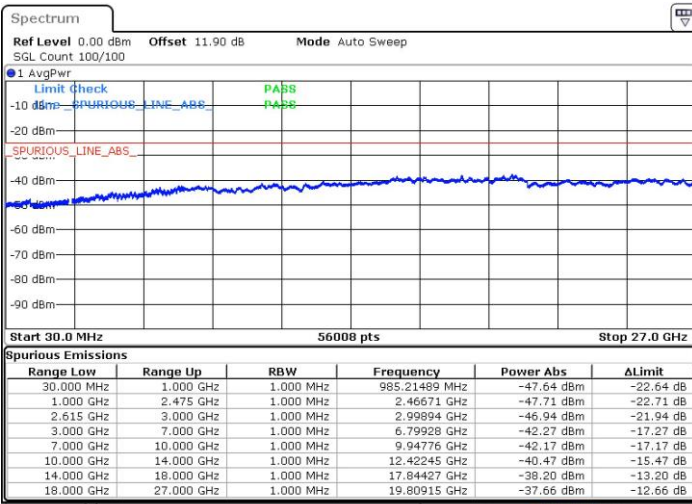

Middle Channel / FullIRB

N/A

Date: 4.OCT.2018 09:36:44

LTE Band 7 / 15MHz+10MHz

64QAM

Highest Channel / 1RB0 and 1RB49

Highest Channel / 1RB74 and 1RB0

Date: 4.OCT.2018 10:00:39

Date: 4.OCT.2018 09:59:33

Highest Channel / FullIRB

N/A

Date: 4.OCT.2018 10:06:11

LTE Band 7 / 15MHz+15MHz

64QAM

Lowest Channel / 1RB0 and 1RB74

Lowest Channel / 1RB74 and 1RB0

Date: 4.OCT.2018 05:14:27

Date: 4.OCT.2018 05:08:55

Lowest Channel / FullIRB

N/A

Date: 4.OCT.2018 05:15:33

LTE Band 7 / 15MHz+15MHz

64QAM

Middle Channel / 1RB0 and 1RB74