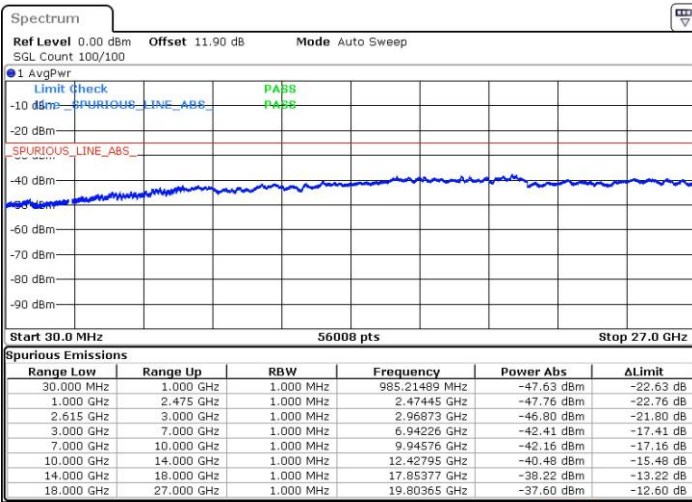

LTE Band 7 / 15MHz+20MHz

64QAM

Middle Channel / 1RB0 and 1RB99

Middle Channel / 1RB74 and 1RB0

Date: 4.OCT.2018 05:52:00

Date: 4.OCT.2018 05:57:32

Middle Channel / FullIRB

N/A

Date: 4.OCT.2018 05:50:54

LTE Band 7 / 15MHz+20MHz

64QAM

Highest Channel / 1RB0 and 1RB99

Highest Channel / 1RB74 and 1RB0

Date: 4.OCT.2018 06:36:01

Date: 4.OCT.2018 06:34:54

Highest Channel / FullIRB

N/A

Date: 4.OCT.2018 06:41:33

LTE Band 7 / 20MHz+10MHz

64QAM

Lowest Channel / 1RB0 and 1RB49

Lowest Channel / 1RB99 and 1RB0

Date: 4.OCT.2018 04:44:38

Date: 4.OCT.2018 04:39:07