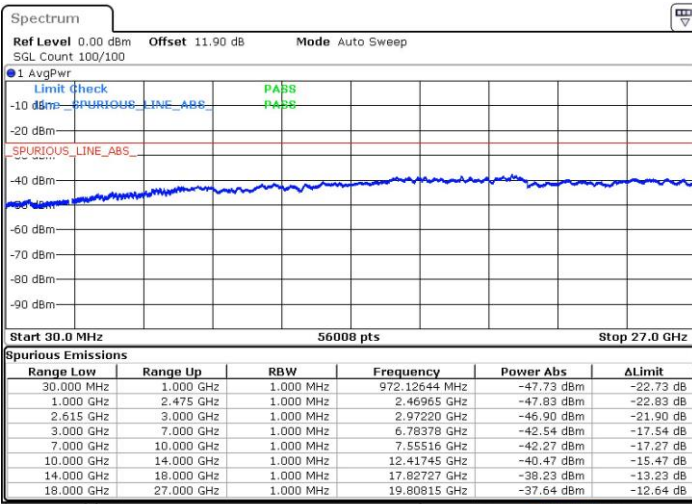

Date: 4.OCT.2018 08:10:19

Lowest Channel / FullIRB

N/A

Date: 4.OCT.2018 08:16:56

LTE Band 7 / 20MHz+20MHz

16QAM

Middle Channel / 1RB0 and 1RB99

Middle Channel / 1RB99 and 1RB0

Date: 4.OCT.2018 08:23:35

Date: 4.OCT.2018 08:26:54

Middle Channel / FullIRB

N/A

Date: 4.OCT.2018 08:20:15

LTE Band 7 / 20MHz+20MHz

16QAM

Highest Channel / 1RB0 and 1RB99

Highest Channel / 1RB99 and 1RB0

Date: 4.OCT.2018 08:56:35

Date: 4.OCT.2018 08:53:17

Highest Channel / FullIRB

N/A

Date: 4.OCT.2018 08:59:55

LTE Band 7 / 10MHz+20MHz

64QAM

Lowest Channel / 1RB0 and 1RB99

Lowest Channel / 1RB49 and 1RB0

Date: 4.OCT.2018 09:38:56

Date: 4.OCT.2018 04:09:17

Lowest Channel / FullIRB

N/A

Date: 4.OCT.2018 09:35:37

LTE Band 7 / 10MHz+20MHz