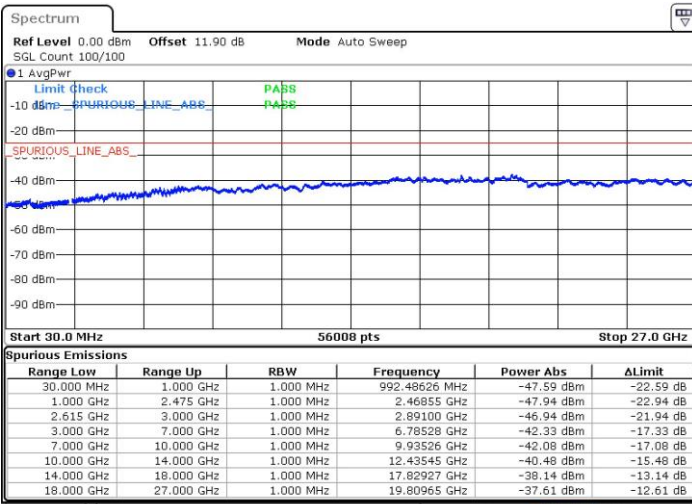

Date: 4.OCT.2018 04:38:00

LTE Band 7 / 15MHz+10MHz

64QAM

Lowest Channel / 1RB0 and 1RB49

Lowest Channel / 1RB74 and 1RB0

Date: 4.OCT.2018 09:21:59

Date: 4.OCT.2018 09:16:27

Lowest Channel / FullIRB

N/A

Date: 4.OCT.2018 09:23:05

LTE Band 7 / 15MHz+10MHz

64QAM

Middle Channel / 1RB0 and 1RB49

Middle Channel / 1RB74 and 1RB0

Date: 4.OCT.2018 09:37:50

Date: 4.OCT.2018 09:43:22

Middle Channel / FullIRB

N/A

Date: 4.OCT.2018 09:36:44

LTE Band 7 / 15MHz+10MHz

64QAM

Highest Channel / 1RB0 and 1RB49

Highest Channel / 1RB74 and 1RB0

Date: 4.OCT.2018 10:00:39

Date: 4.OCT.2018 09:59:33

Highest Channel / FullIRB

N/A

Date: 4.OCT.2018 10:06:11

LTE Band 7 / 15MHz+15MHz

64QAM

Lowest Channel / 1RB0 and 1RB74

Lowest Channel / 1RB74 and 1RB0