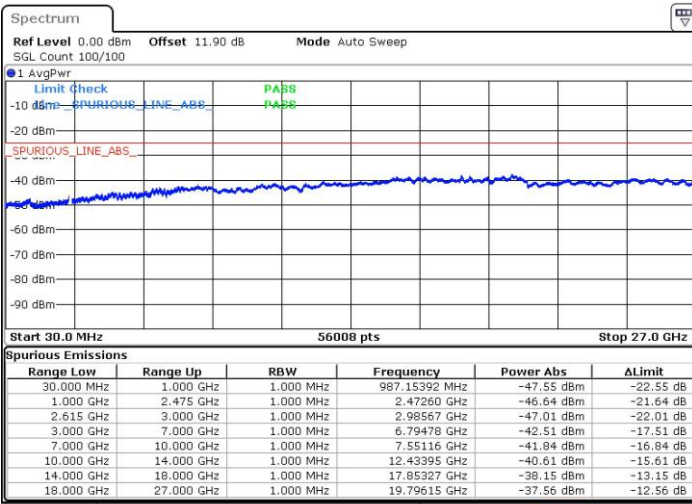

Middle Channel / FullIRB

N/A

Date: 4.OCT.2018 09:36:44

LTE Band 7 / 15MHz+10MHz

64QAM

Highest Channel / 1RB0 and 1RB49

Highest Channel / 1RB74 and 1RB0

Date: 4.OCT.2018 10:00:39

Date: 4.OCT.2018 09:59:33

Highest Channel / FullIRB

N/A

Date: 4.OCT.2018 10:06:11

LTE Band 7 / 15MHz+15MHz

64QAM

Lowest Channel / 1RB0 and 1RB74

Lowest Channel / 1RB74 and 1RB0

Date: 4.OCT.2018 05:14:27

Date: 4.OCT.2018 05:08:55

Lowest Channel / FullIRB

N/A

Date: 4.OCT.2018 05:15:33

LTE Band 7 / 15MHz+15MHz

64QAM

Middle Channel / 1RB0 and 1RB74