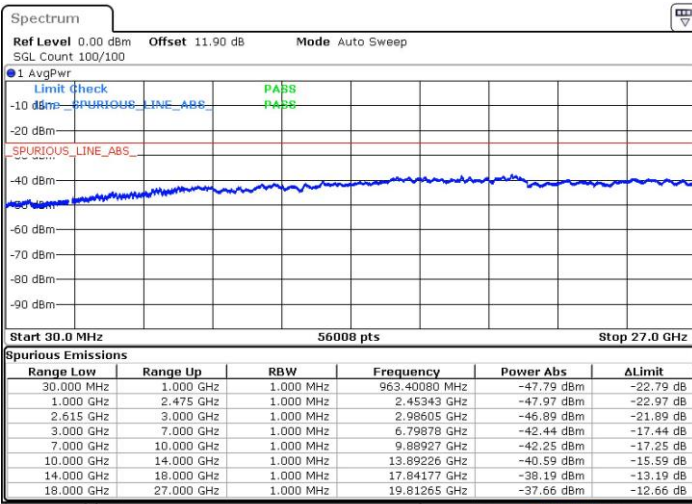

Date: 4.OCT.2018 07:08:23

LTE Band 7 / 20MHz+15MHz

16QAM

MiddleChannel / 1RB0 and 1RB74

Middle Channel / 1RB99 and 1RB0

Date: 4.OCT.2018 07:22:53

Date: 4.OCT.2018 07:26:12

Middle Channel / FullIRB

N/A

Date: 4.OCT.2018 07:19:34

LTE Band 7 / 20MHz+15MHz

16QAM

Highest Channel / 1RB0 and 1RB74

Highest Channel / 1RB99 and 1RB0

Date: 4.OCT.2018 07:50:54

Date: 4.OCT.2018 07:47:35

Highest Channel / FullIRB

N/A

Date: 4.OCT.2018 07:54:15

LTE Band 7 / 20MHz+20MHz

16QAM

Lowest Channel / 1RB0 and 1RB99

Lowest Channel / 1RB99 and 1RB0

Date: 4.OCT.2018 08:13:37

Date: 4.OCT.2018 08:10:19

Lowest Channel / FullIRB

N/A

Date: 4.OCT.2018 08:16:56

LTE Band 7 / 20MHz+20MHz

16QAM

Middle Channel / 1RB0 and 1RB99

Middle Channel / 1RB99 and 1RB0