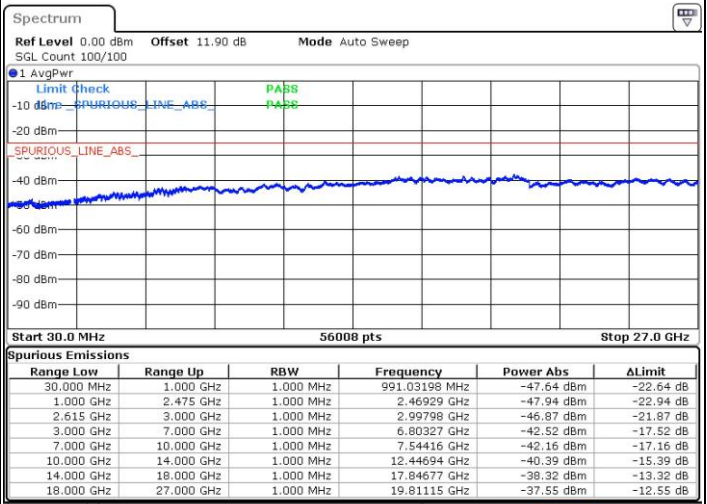

Date: 4.OCT.2018 08:10:19

Lowest Channel / FullIRB

N/A

Date: 4.OCT.2018 08:16:56

LTE Band 7 / 20MHz+20MHz

16QAM

Middle Channel / 1RB0 and 1RB99

Middle Channel / 1RB99 and 1RB0

Date: 4.OCT.2018 08:23:35

Date: 4.OCT.2018 08:26:54

Middle Channel / FullIRB

N/A

Date: 4.OCT.2018 08:20:15

LTE Band 7 / 20MHz+20MHz

16QAM

Highest Channel / 1RB0 and 1RB99

Highest Channel / 1RB99 and 1RB0

Date: 4.OCT.2018 08:56:35

Date: 4.OCT.2018 08:53:17

Highest Channel / FullIRB

N/A

Date: 4.OCT.2018 08:59:55

LTE Band 7 / 10MHz+20MHz

64QAM

Lowest Channel / 1RB0 and 1RB99

Lowest Channel / 1RB49 and 1RB0

Date: 4.OCT.2018 09:38:56

Date: 4.OCT.2018 04:09:17

Lowest Channel / FullIRB

N/A

Date: 4.OCT.2018 09:35:37

LTE Band 7 / 10MHz+20MHz