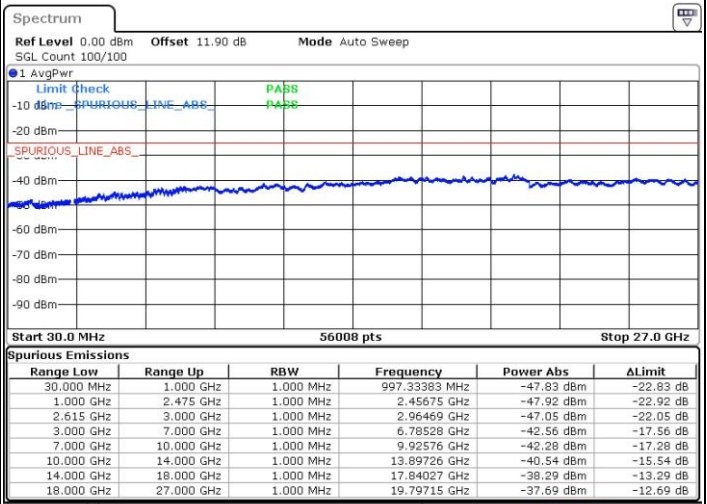

Middle Channel / FullIRB

N/A

Date: 4.OCT.2018 09:36:44

LTE Band 7 / 15MHz+10MHz

64QAM

Highest Channel / 1RB0 and 1RB49

Highest Channel / 1RB74 and 1RB0

Date: 4.OCT.2018 10:00:39

Date: 4.OCT.2018 09:59:33

Highest Channel / FullIRB

N/A

Date: 4.OCT.2018 10:06:11

LTE Band 7 / 15MHz+15MHz

64QAM

Lowest Channel / 1RB0 and 1RB74

Lowest Channel / 1RB74 and 1RB0