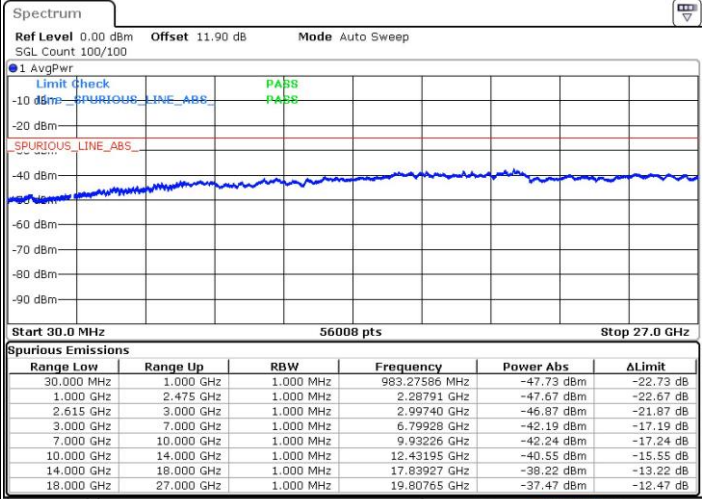

LTE Band 7 / 10MHz+20MHz

64QAM

MiddleChannel / 1RB0 and 1RB99

Middle Channel / 1RB49 and 1RB0

Date: 4.OCT.2018 10:01:45

Date: 4.OCT.2018 04:28:04