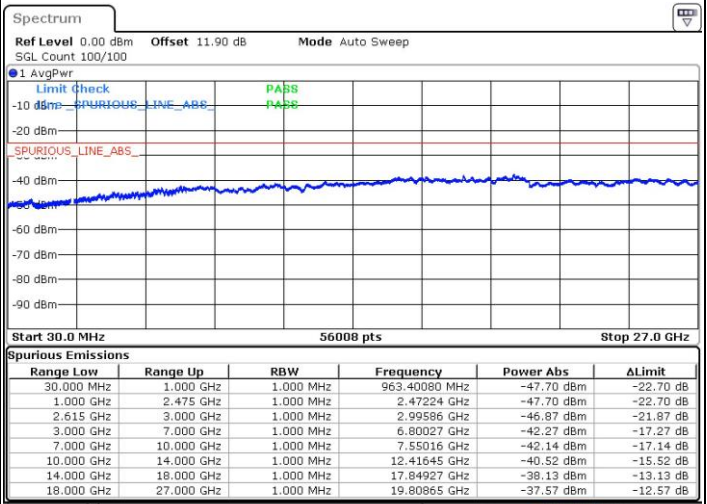

Highest Channel / 1RB0 and 1RB74

Highest Channel / 1RB74 and 1RB0

Date: 4.OCT.2018 05:32:08

Date: 4.OCT.2018 05:31:02

Highest Channel / FullIRB

N/A

Date: 4.OCT.2018 05:37:39

LTE Band 7 / 15MHz+20MHz

64QAM

Lowest Channel / 1RB0 and 1RB99

Lowest Channel / 1RB74 and 1RB0

Date: 4.OCT.2018 05:44:16

Date: 4.OCT.2018 05:38:45

Lowest Channel / FullIRB

N/A

Date: 4.OCT.2018 05:45:23

LTE Band 7 / 15MHz+20MHz

64QAM

Middle Channel / 1RB0 and 1RB99

Middle Channel / 1RB74 and 1RB0

Date: 4.OCT.2018 05:52:00

Date: 4.OCT.2018 05:57:32

Middle Channel / FullIRB

N/A

Date: 4.OCT.2018 05:50:54

LTE Band 7 / 15MHz+20MHz

64QAM

Highest Channel / 1RB0 and 1RB99

Highest Channel / 1RB74 and 1RB0

Date: 4.OCT.2018 06:36:01

Date: 4.OCT.2018 06:34:54

Highest Channel / FullIRB