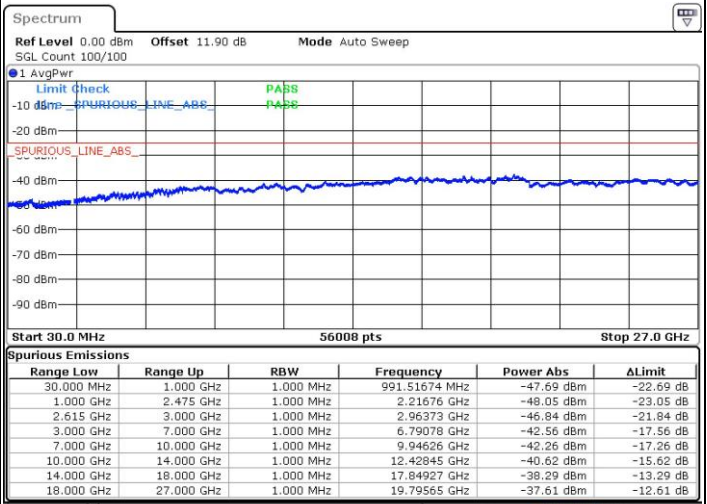

Date: 4.OCT.2018 04:38:00

LTE Band 7 / 15MHz+10MHz

64QAM

Lowest Channel / 1RB0 and 1RB49

Lowest Channel / 1RB74 and 1RB0

Date: 4.OCT.2018 09:21:59

Date: 4.OCT.2018 09:16:27

Lowest Channel / FullIRB

N/A

Date: 4.OCT.2018 09:23:05

LTE Band 7 / 15MHz+10MHz

64QAM

Middle Channel / 1RB0 and 1RB49

Middle Channel / 1RB74 and 1RB0

Date: 4.OCT.2018 09:37:50

Date: 4.OCT.2018 09:43:22

Middle Channel / FullIRB

N/A

Date: 4.OCT.2018 09:36:44

LTE Band 7 / 15MHz+10MHz

64QAM

Highest Channel / 1RB0 and 1RB49

Highest Channel / 1RB74 and 1RB0

Date: 4.OCT.2018 10:00:39

Date: 4.OCT.2018 09:59:33

Highest Channel / FullIRB

N/A

Date: 4.OCT.2018 10:06:11

LTE Band 7 / 15MHz+15MHz

64QAM

Lowest Channel / 1RB0 and 1RB74

Lowest Channel / 1RB74 and 1RB0