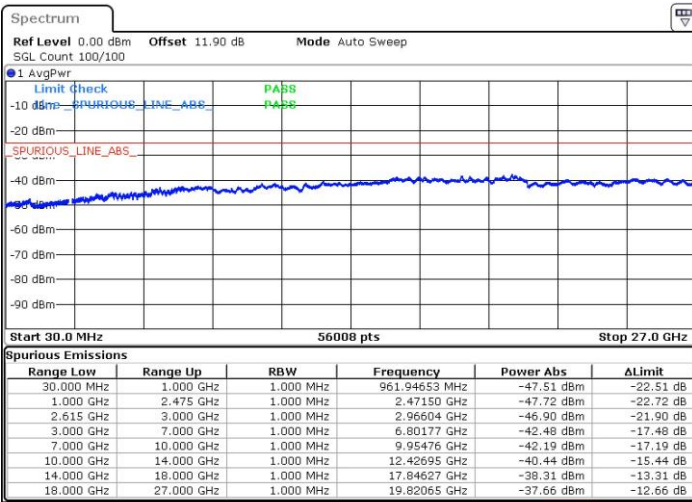

Highest Channel / FullIRB

N/A

Date: 4.OCT.2018 07:54:15

LTE Band 7 / 20MHz+20MHz

16QAM

Lowest Channel / 1RB0 and 1RB99

Lowest Channel / 1RB99 and 1RB0

Date: 4.OCT.2018 08:13:37

Date: 4.OCT.2018 08:10:19

Lowest Channel / FullIRB

N/A

Date: 4.OCT.2018 08:16:56

LTE Band 7 / 20MHz+20MHz

16QAM

Middle Channel / 1RB0 and 1RB99

Middle Channel / 1RB99 and 1RB0

Date: 4.OCT.2018 08:23:35

Date: 4.OCT.2018 08:26:54

Middle Channel / FullIRB

N/A

Date: 4.OCT.2018 08:20:15

LTE Band 7 / 20MHz+20MHz

16QAM

Highest Channel / 1RB0 and 1RB99

Highest Channel / 1RB99 and 1RB0

Date: 4.OCT.2018 08:56:35

Date: 4.OCT.2018 08:53:17

Highest Channel / FullIRB

N/A

Date: 4.OCT.2018 08:59:55

LTE Band 7 / 10MHz+20MHz

64QAM