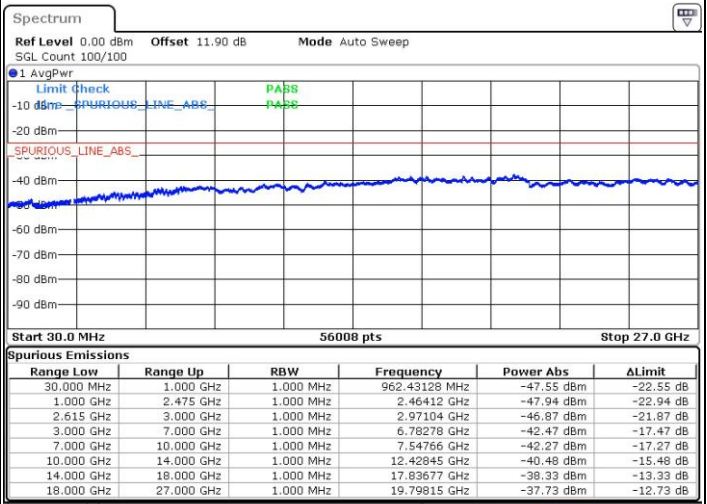

Date: 4.OCT.2018 05:50:54

LTE Band 7 / 15MHz+20MHz

64QAM

Highest Channel / 1RB0 and 1RB99

Highest Channel / 1RB74 and 1RB0

Date: 4.OCT.2018 06:36:01

Date: 4.OCT.2018 06:34:54

Highest Channel / FullIRB

N/A

Date: 4.OCT.2018 06:41:33

LTE Band 7 / 20MHz+10MHz

64QAM

Lowest Channel / 1RB0 and 1RB49

Lowest Channel / 1RB99 and 1RB0

Date: 4.OCT.2018 04:44:38

Date: 4.OCT.2018 04:39:07

Lowest Channel / FullIRB

N/A

Date: 4.OCT.2018 04:45:44

LTE Band 7 / 20MHz+10MHz

64QAM

Middle Channel / 1RB0 and 1RB49

Middle Channel / 1RB99 and 1RB0

Date: 4.OCT.2018 04:52:21