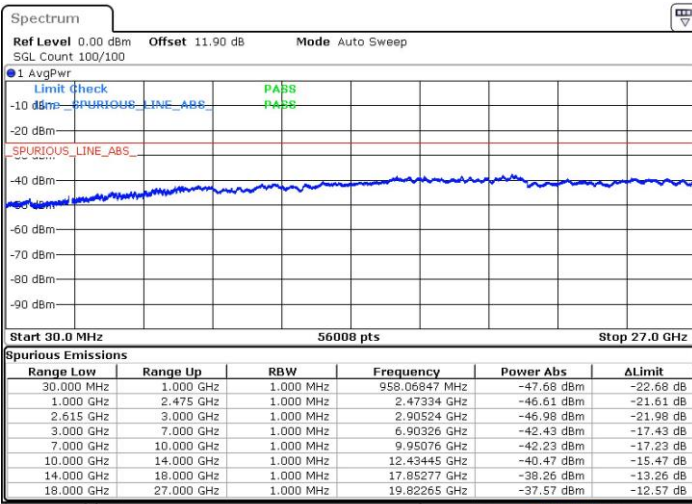

Date: 4.OCT.2018 05:50:54

LTE Band 7 / 15MHz+20MHz

64QAM

Highest Channel / 1RB0 and 1RB99

Highest Channel / 1RB74 and 1RB0

Date: 4.OCT.2018 06:36:01

Date: 4.OCT.2018 06:34:54

Highest Channel / FullIRB

N/A

Date: 4.OCT.2018 06:41:33

LTE Band 7 / 20MHz+10MHz

64QAM

Lowest Channel / 1RB0 and 1RB49

Lowest Channel / 1RB99 and 1RB0

Date: 4.OCT.2018 04:44:38

Date: 4.OCT.2018 04:39:07

Lowest Channel / FullIRB

N/A

Date: 4.OCT.2018 04:45:44

LTE Band 7 / 20MHz+10MHz

64QAM

Middle Channel / 1RB0 and 1RB49

Middle Channel / 1RB99 and 1RB0

Date: 4.OCT.2018 04:52:21