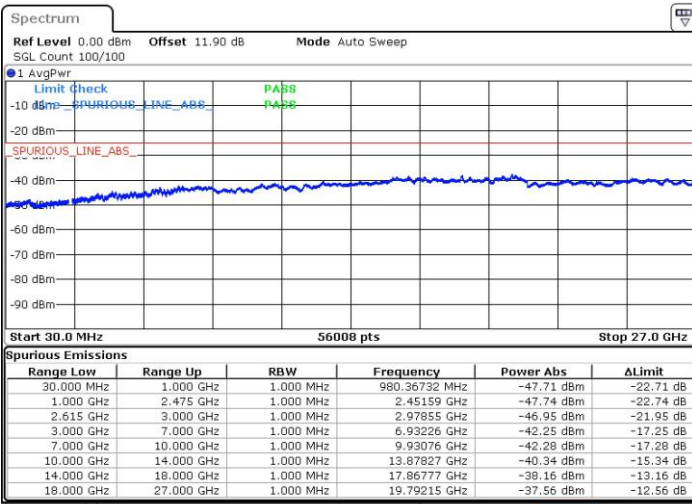

N/A

Date: 4.OCT.2018 07:19:34

LTE Band 7 / 20MHz+15MHz

16QAM

Highest Channel / 1RB0 and 1RB74

Highest Channel / 1RB99 and 1RB0

Date: 4.OCT.2018 07:50:54

Date: 4.OCT.2018 07:47:35

Highest Channel / FullIRB

N/A

Date: 4.OCT.2018 07:54:15

LTE Band 7 / 20MHz+20MHz

16QAM

Lowest Channel / 1RB0 and 1RB99

Lowest Channel / 1RB99 and 1RB0

Date: 4.OCT.2018 08:13:37

Date: 4.OCT.2018 08:10:19

Lowest Channel / FullIRB

N/A

Date: 4.OCT.2018 08:16:56

LTE Band 7 / 20MHz+20MHz

16QAM

Middle Channel / 1RB0 and 1RB99

Middle Channel / 1RB99 and 1RB0

Date: 4.OCT.2018 08:23:35

Date: 4.OCT.2018 08:26:54

Middle Channel / FullIRB

N/A

Date: 4.OCT.2018 08:20:15

LTE Band 7 / 20MHz+20MHz

16QAM

Highest Channel / 1RB0 and 1RB99