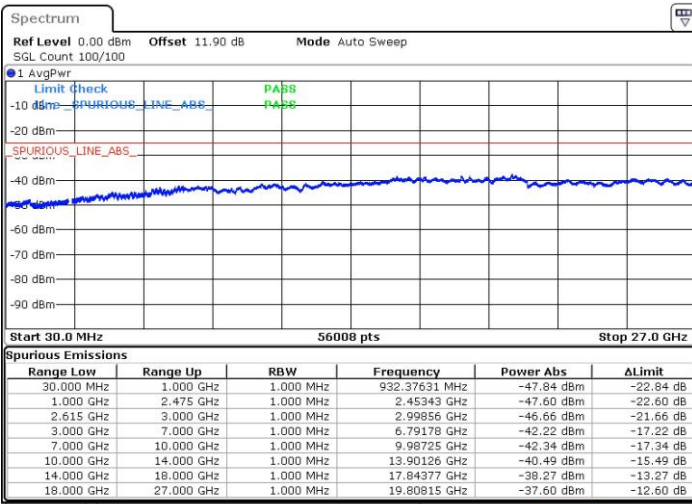

Highest Channel / 1RB74 and 1RB0

Date: 4.OCT.2018 05:33:14

Date: 4.OCT.2018 05:29:55

Highest Channel / FullIRB

N/A

Date: 4.OCT.2018 05:36:33

LTE Band 7 / 15MHz+20MHz

16QAM

Lowest Channel / 1RB0 and 1RB99

Lowest Channel / 1RB74 and 1RB0

Date: 4.OCT.2018 05:43:10

Date: 4.OCT.2018 05:39:52

Lowest Channel / FullIRB

N/A

Date: 4.OCT.2018 05:46:29

LTE Band 7 / 15MHz+20MHz

16QAM

Middle Channel / 1RB0 and 1RB99

Middle Channel / 1RB74 and 1RB0

Date: 4.OCT.2018 05:53:07

Date: 4.OCT.2018 05:56:25

Middle Channel / FullIRB

N/A

Date: 4.OCT.2018 05:49:48

LTE Band 7 / 15MHz+20MHz

16QAM

Highest Channel / 1RB0 and 1RB99

Highest Channel / 1RB74 and 1RB0

Date: 4.OCT.2018 06:37:07

Date: 4.OCT.2018 06:33:48

Highest Channel / FullIRB

N/A