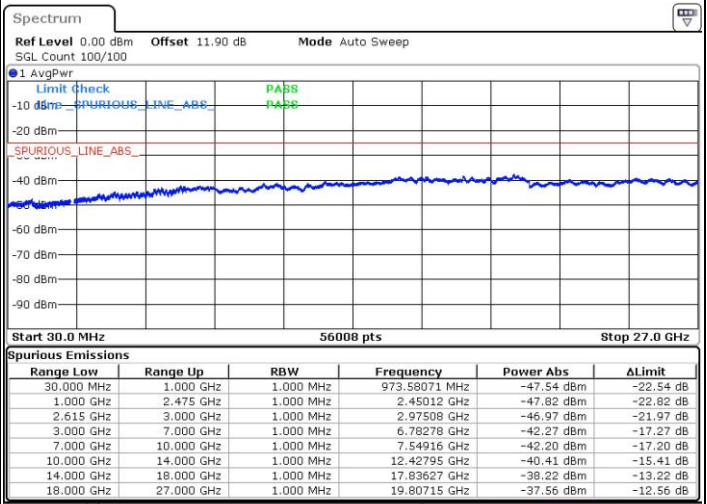

N/A

Date: 4.OCT.2018 09:35:37

LTE Band 7 / 15MHz+10MHz

16QAM

Highest Channel / 1RB0 and 1RB49

Highest Channel / 1RB74 and 1RB0

Date: 4.OCT.2018 10:01:45

Date: 4.OCT.2018 09:58:26

Highest Channel / FullIRB

N/A

Date: 4.OCT.2018 10:05:04

LTE Band 7 / 15MHz+15MHz

16QAM

Lowest Channel / 1RB0 and 1RB74

Lowest Channel / 1RB74 and 1RB0

Date: 4.OCT.2018 05:13:21

Date: 4.OCT.2018 05:10:02

Lowest Channel / FullIRB

N/A

Date: 4.OCT.2018 05:16:40

LTE Band 7 / 15MHz+15MHz

16QAM

Middle Channel / 1RB0 and 1RB74

Middle Channel / 1RB74 and 1RB0