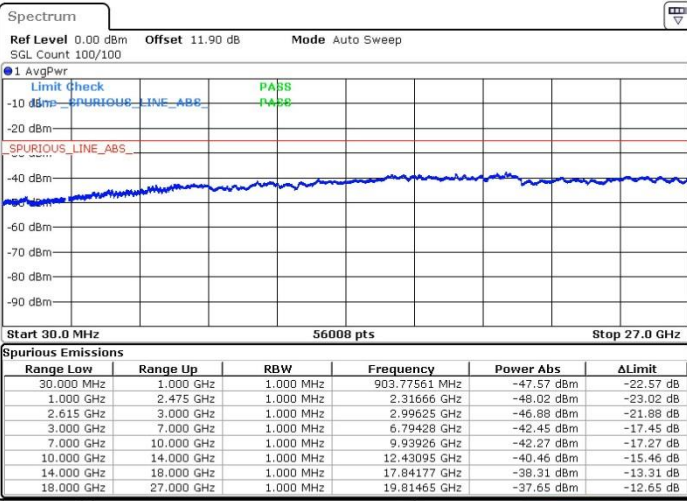

MiddleChannel / 1RB0 and 1RB99

Middle Channel / 1RB49 and 1RB0

Date: 4.OCT.2018 04:23:39

Date: 4.OCT.2018 04:26:57

Middle Channel / FullIRB

N/A

Date: 4.OCT.2018 04:20:19

LTE Band 7 / 10MHz+20MHz

16QAM

Highest Channel / 1RB0 and 1RB99

Highest Channel / 1RB49 and 1RB0

Date: 4.OCT.2018 04:33:35

Date: 4.OCT.2018 04:30:17

Highest Channel / FullIRB

N/A

Date: 4.OCT.2018 04:36:54

LTE Band 7 / 15MHz+10MHz

16QAM

Lowest Channel / 1RB0 and 1RB49

Lowest Channel / 1RB74 and 1RB0

Date: 4.OCT.2018 10:05:04

Date: 4.OCT.2018 09:17:33

Lowest Channel / FullIRB

N/A