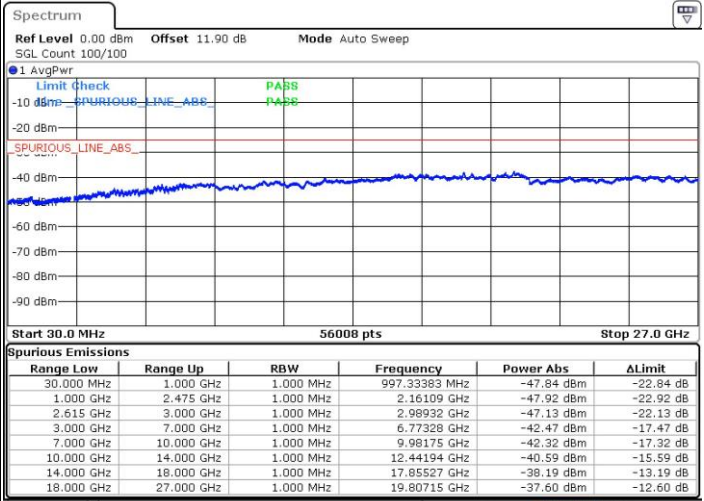

MiddleChannel / 1RB0 and 1RB99

Middle Channel / 1RB49 and 1RB0

Date: 4.OCT.2018 04:23:39

Date: 4.OCT.2018 04:26:57

Middle Channel / FullIRB

N/A

Date: 4.OCT.2018 04:20:19

LTE Band 7 / 10MHz+20MHz

16QAM

Highest Channel / 1RB0 and 1RB99

Highest Channel / 1RB49 and 1RB0

Date: 4.OCT.2018 04:33:35

Date: 4.OCT.2018 04:30:17

Highest Channel / FullIRB

N/A

Date: 4.OCT.2018 04:36:54

LTE Band 7 / 15MHz+10MHz

16QAM

Lowest Channel / 1RB0 and 1RB49

Lowest Channel / 1RB74 and 1RB0

Date: 4.OCT.2018 10:05:04

Date: 4.OCT.2018 09:17:33

Lowest Channel / FullIRB

N/A