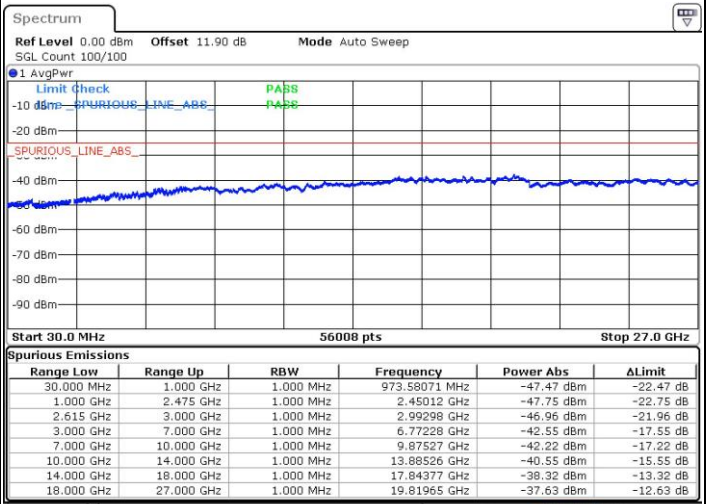

Date: 4.OCT.2018 08:57:41

Date: 4.OCT.2018 08:52:10

Highest Channel / FullIRB

N/A

Date: 4.OCT.2018 08:58:48

LTE Band 7 / 10MHz+20MHz

16QAM

Lowest Channel / 1RB0 and 1RB99

Lowest Channel / 1RB49 and 1RB0

Date: 4.OCT.2018 04:13:42

Date: 4.OCT.2018 04:10:23

Lowest Channel / FullIRB

N/A

Date: 4.OCT.2018 04:17:01

LTE Band 7 / 10MHz+20MHz

16QAM

MiddleChannel / 1RB0 and 1RB99

Middle Channel / 1RB49 and 1RB0

Date: 4.OCT.2018 04:23:39

Date: 4.OCT.2018 04:26:57

Middle Channel / FullIRB

N/A

Date: 4.OCT.2018 04:20:19

LTE Band 7 / 10MHz+20MHz

16QAM

Highest Channel / 1RB0 and 1RB99

Highest Channel / 1RB49 and 1RB0

Date: 4.OCT.2018 04:33:35

Date: 4.OCT.2018 04:30:17

Highest Channel / FullIRB

N/A

Date: 4.OCT.2018 04:36:54