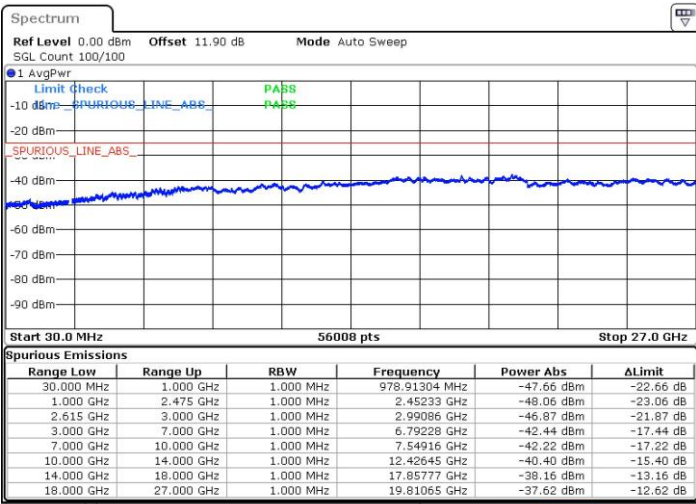

LTE Band 7 / 20MHz+15MHz

QPSK

MiddleChannel / 1RB0 and 1RB74

Middle Channel / 1RB99 and 1RB0

Date: 4.OCT.2018 07:23:59

Date: 4.OCT.2018 07:25:05

Middle Channel / FullIRB

N/A

Date: 4.OCT.2018 07:18:28

LTE Band 7 / 20MHz+15MHz

QPSK

Highest Channel / 1RB0 and 1RB74

Highest Channel / 1RB99 and 1RB0

Date: 4.OCT.2018 07:52:00

Date: 4.OCT.2018 07:42:43

Highest Channel / FullIRB

N/A

Date: 4.OCT.2018 07:53:06

LTE Band 7 / 20MHz+20MHz

QPSK

Lowest Channel / 1RB0 and 1RB99

Lowest Channel / 1RB99 and 1RB0

Date: 4.OCT.2018 08:12:31

Date: 4.OCT.2018 08:11:25

Lowest Channel / FullIRB

N/A

Date: 4.OCT.2018 08:18:03

LTE Band 7 / 20MHz+20MHz

QPSK

Middle Channel / 1RB0 and 1RB99

Middle Channel / 1RB99 and 1RB0

Date: 4.OCT.2018 08:24:41