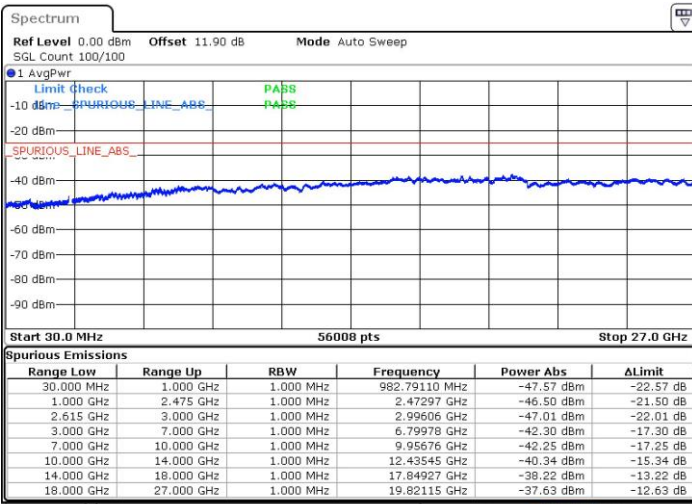

N/A

Date: 4.OCT.2018 09:35:37

LTE Band 7 / 15MHz+10MHz

16QAM

Highest Channel / 1RB0 and 1RB49

Highest Channel / 1RB74 and 1RB0

Date: 4.OCT.2018 10:01:45

Date: 4.OCT.2018 09:58:26

Highest Channel / FullIRB

N/A

Date: 4.OCT.2018 10:05:04

LTE Band 7 / 15MHz+15MHz

16QAM

Lowest Channel / 1RB0 and 1RB74

Lowest Channel / 1RB74 and 1RB0

Date: 4.OCT.2018 05:13:21

Date: 4.OCT.2018 05:10:02

Lowest Channel / FullIRB

N/A

Date: 4.OCT.2018 05:16:40

LTE Band 7 / 15MHz+15MHz

16QAM

Middle Channel / 1RB0 and 1RB74

Middle Channel / 1RB74 and 1RB0