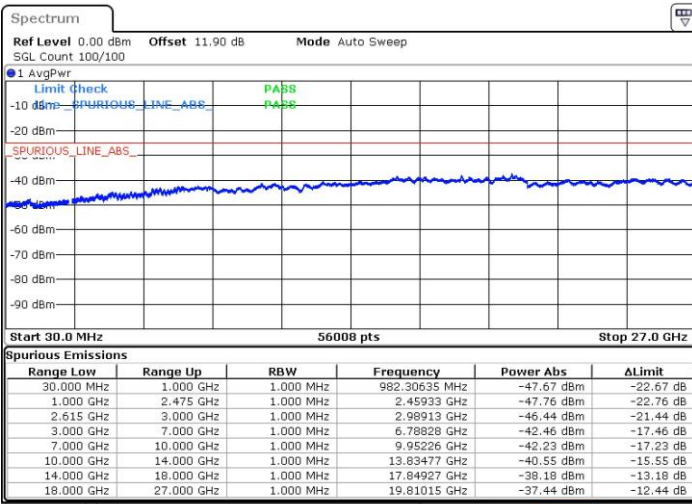

LTE Band 7 / 15MHz+20MHz

16QAM

Middle Channel / 1RB0 and 1RB99

Middle Channel / 1RB74 and 1RB0

Date: 4.OCT.2018 05:53:07

Date: 4.OCT.2018 05:56:25