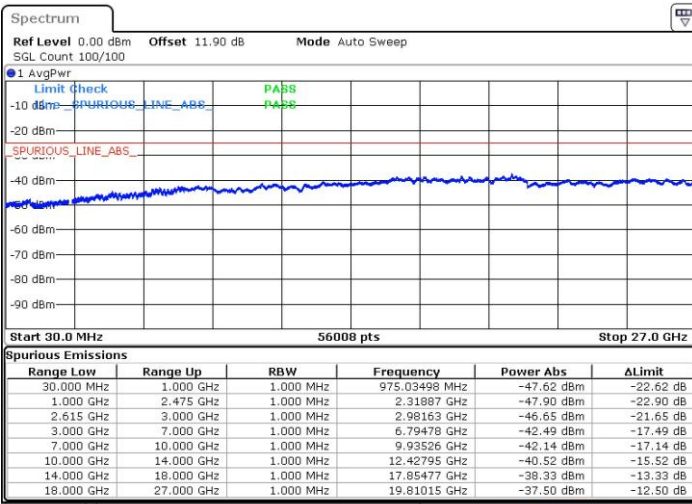

LTE Band 7 / 15MHz+20MHz

16QAM

Highest Channel / 1RB0 and 1RB99

Highest Channel / 1RB74 and 1RB0

Date: 4.OCT.2018 06:37:07

Date: 4.OCT.2018 06:33:48

Highest Channel / FullIRB

N/A

Date: 4.OCT.2018 06:40:26

LTE Band 7 / 20MHz+10MHz

16QAM

Lowest Channel / 1RB0 and 1RB49

Lowest Channel / 1RB99 and 1RB0

Date: 4.OCT.2018 04:43:31

Date: 4.OCT.2018 04:40:13

Lowest Channel / FullIRB

N/A

Date: 4.OCT.2018 04:46:50

LTE Band 7 / 20MHz+10MHz

16QAM

Middle Channel / 1RB0 and 1RB49

Middle Channel / 1RB99 and 1RB0

Date: 4.OCT.2018 04:53:28

Date: 4.OCT.2018 04:56:47

Middle Channel / FullIRB

N/A

Date: 4.OCT.2018 04:50:09

LTE Band 7 / 20MHz+10MHz

16QAM

Highest Channel / 1RB0 and 1RB49

Highest Channel / 1RB99 and 1RB0

Date: 4.OCT.2018 05:03:24