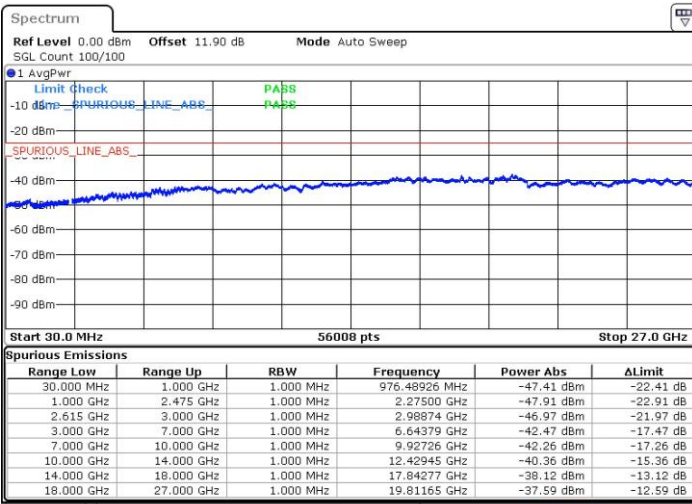

Lowest Channel / FullIRB

N/A

Date: 4.OCT.2018 08:18:03

LTE Band 7 / 20MHz+20MHz

QPSK

Middle Channel / 1RB0 and 1RB99

Middle Channel / 1RB99 and 1RB0

Date: 4.OCT.2018 08:24:41

Date: 4.OCT.2018 08:25:47

Middle Channel / FullIRB

N/A

Date: 4.OCT.2018 08:19:09

LTE Band 7 / 20MHz+20MHz

QPSK

Highest Channel / 1RB0 and 1RB99

Highest Channel / 1RB99 and 1RB0

Date: 4.OCT.2018 08:57:41

Date: 4.OCT.2018 08:52:10

Highest Channel / FullIRB

N/A

Date: 4.OCT.2018 08:58:48

LTE Band 7 / 10MHz+20MHz

16QAM

Lowest Channel / 1RB0 and 1RB99

Lowest Channel / 1RB49 and 1RB0

Date: 4.OCT.2018 04:13:42

Date: 4.OCT.2018 04:10:23

Lowest Channel / FullIRB

N/A

Date: 4.OCT.2018 04:17:01

LTE Band 7 / 10MHz+20MHz

16QAM