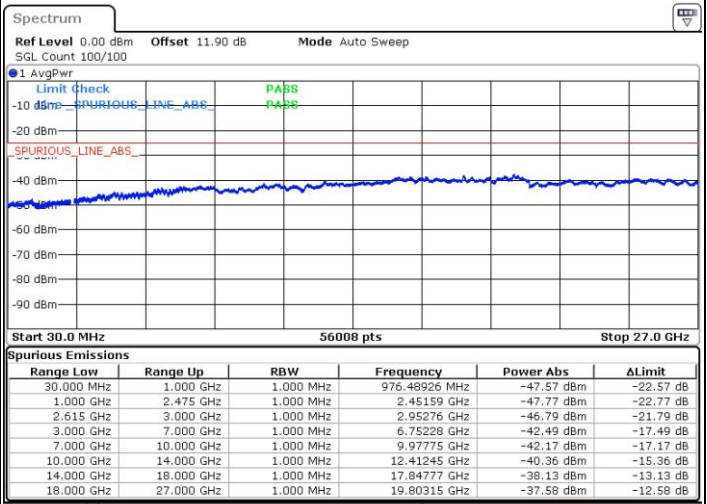

LTE Band 7 / 15MHz+20MHz

16QAM

Middle Channel / 1RB0 and 1RB99

Middle Channel / 1RB74 and 1RB0

Date: 4.OCT.2018 05:53:07

Date: 4.OCT.2018 05:56:25