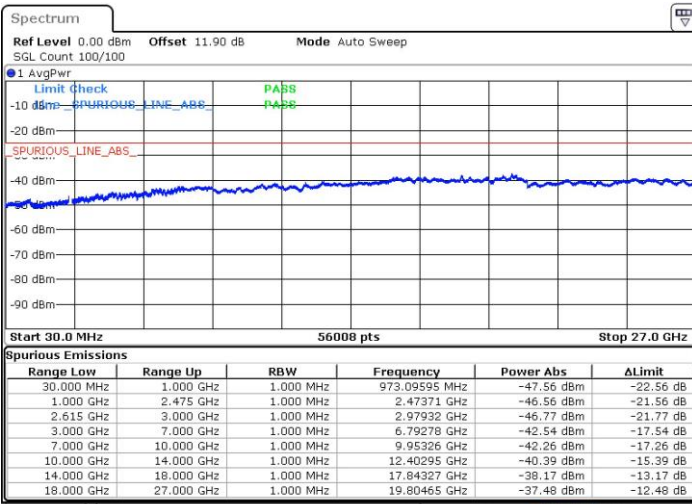

LTE Band 7 / 15MHz+20MHz

16QAM

Highest Channel / 1RB0 and 1RB99

Highest Channel / 1RB74 and 1RB0

Date: 4.OCT.2018 06:37:07

Date: 4.OCT.2018 06:33:48

Highest Channel / FullIRB

N/A

Date: 4.OCT.2018 06:40:26

LTE Band 7 / 20MHz+10MHz

16QAM

Lowest Channel / 1RB0 and 1RB49

Lowest Channel / 1RB99 and 1RB0

Date: 4.OCT.2018 04:43:31

Date: 4.OCT.2018 04:40:13

Lowest Channel / FullIRB

N/A

Date: 4.OCT.2018 04:46:50

LTE Band 7 / 20MHz+10MHz

16QAM

Middle Channel / 1RB0 and 1RB49

Middle Channel / 1RB99 and 1RB0

Date: 4.OCT.2018 04:53:28

Date: 4.OCT.2018 04:56:47

Middle Channel / FullIRB

N/A

Date: 4.OCT.2018 04:50:09

LTE Band 7 / 20MHz+10MHz

16QAM

Highest Channel / 1RB0 and 1RB49

Highest Channel / 1RB99 and 1RB0

Date: 4.OCT.2018 05:03:24