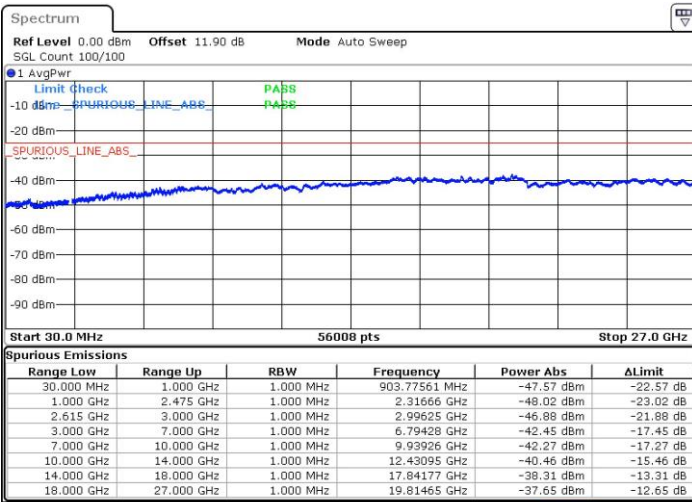

Date: 4.OCT.2018 09:24:11

LTE Band 7 / 15MHz+10MHz

16QAM

Middle Channel / 1RB0 and 1RB49

Middle Channel / 1RB74 and 1RB0

Date: 4.OCT.2018 09:38:56

Date: 4.OCT.2018 09:42:15

Middle Channel / FullIRB

N/A

Date: 4.OCT.2018 09:35:37

LTE Band 7 / 15MHz+10MHz

16QAM

Highest Channel / 1RB0 and 1RB49

Highest Channel / 1RB74 and 1RB0

Date: 4.OCT.2018 10:01:45

Date: 4.OCT.2018 09:58:26

Highest Channel / FullIRB

N/A

Date: 4.OCT.2018 10:05:04

LTE Band 7 / 15MHz+15MHz

16QAM

Lowest Channel / 1RB0 and 1RB74

Lowest Channel / 1RB74 and 1RB0

Date: 4.OCT.2018 05:13:21