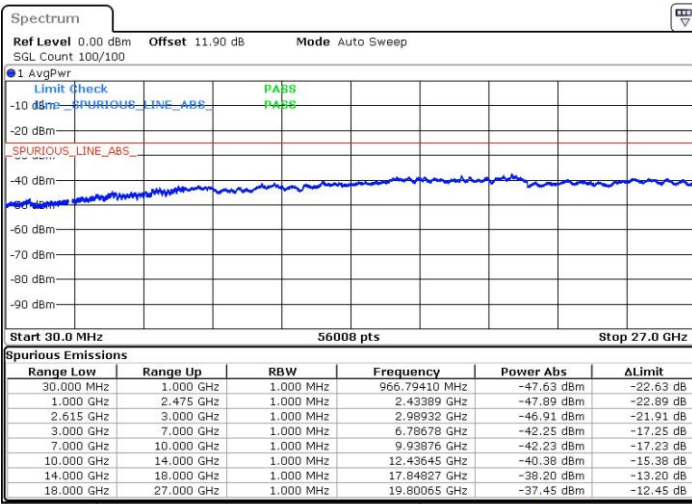

N/A

Date: 4.OCT.2018 04:46:50

LTE Band 7 / 20MHz+10MHz

16QAM

Middle Channel / 1RB0 and 1RB49

Middle Channel / 1RB99 and 1RB0

Date: 4.OCT.2018 04:53:28

Date: 4.OCT.2018 04:56:47

Middle Channel / FullIRB

N/A

Date: 4.OCT.2018 04:50:09

LTE Band 7 / 20MHz+10MHz

16QAM

Highest Channel / 1RB0 and 1RB49

Highest Channel / 1RB99 and 1RB0

Date: 4.OCT.2018 05:03:24