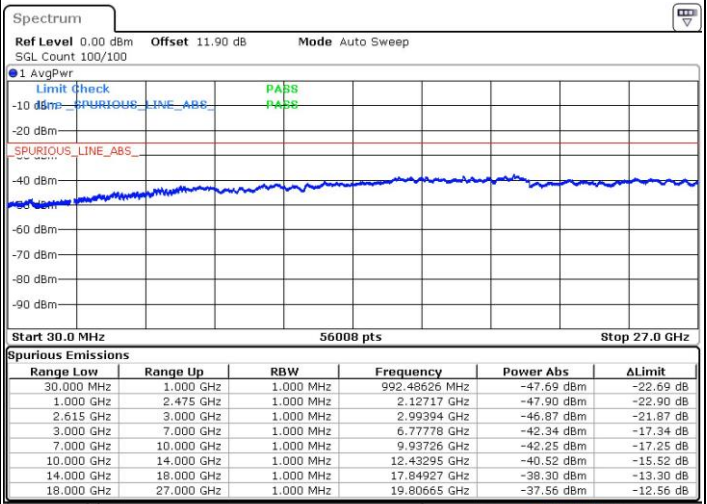

Date: 4.OCT.2018 08:25:47

Middle Channel / FullIRB

N/A

Date: 4.OCT.2018 08:19:09

LTE Band 7 / 20MHz+20MHz

QPSK

Highest Channel / 1RB0 and 1RB99

Highest Channel / 1RB99 and 1RB0

Date: 4.OCT.2018 08:57:41

Date: 4.OCT.2018 08:52:10

Highest Channel / FullIRB

N/A

Date: 4.OCT.2018 08:58:48

LTE Band 7 / 10MHz+20MHz

16QAM

Lowest Channel / 1RB0 and 1RB99

Lowest Channel / 1RB49 and 1RB0

Date: 4.OCT.2018 04:13:42

Date: 4.OCT.2018 04:10:23

Lowest Channel / FullIRB

N/A

Date: 4.OCT.2018 04:17:01

LTE Band 7 / 10MHz+20MHz

16QAM