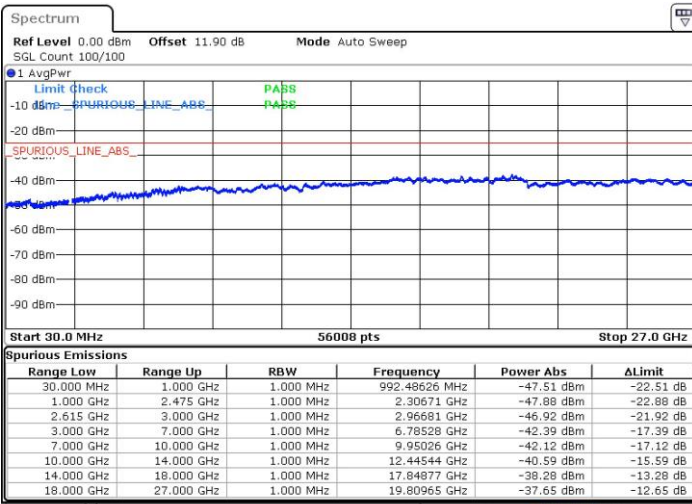

LTE Band 7 / 15MHz+10MHz

16QAM

Lowest Channel / 1RB0 and 1RB49

Lowest Channel / 1RB74 and 1RB0

Date: 4.OCT.2018 10:05:04

Date: 4.OCT.2018 09:17:33

Lowest Channel / FullIRB

N/A

Date: 4.OCT.2018 09:24:11

LTE Band 7 / 15MHz+10MHz

16QAM

Middle Channel / 1RB0 and 1RB49

Middle Channel / 1RB74 and 1RB0

Date: 4.OCT.2018 09:38:56

Date: 4.OCT.2018 09:42:15

Middle Channel / FullIRB

N/A

Date: 4.OCT.2018 09:35:37

LTE Band 7 / 15MHz+10MHz

16QAM

Highest Channel / 1RB0 and 1RB49

Highest Channel / 1RB74 and 1RB0

Date: 4.OCT.2018 10:01:45

Date: 4.OCT.2018 09:58:26

Highest Channel / FullIRB

N/A

Date: 4.OCT.2018 10:05:04

LTE Band 7 / 15MHz+15MHz

16QAM

Lowest Channel / 1RB0 and 1RB74

Lowest Channel / 1RB74 and 1RB0

Date: 4.OCT.2018 05:13:21