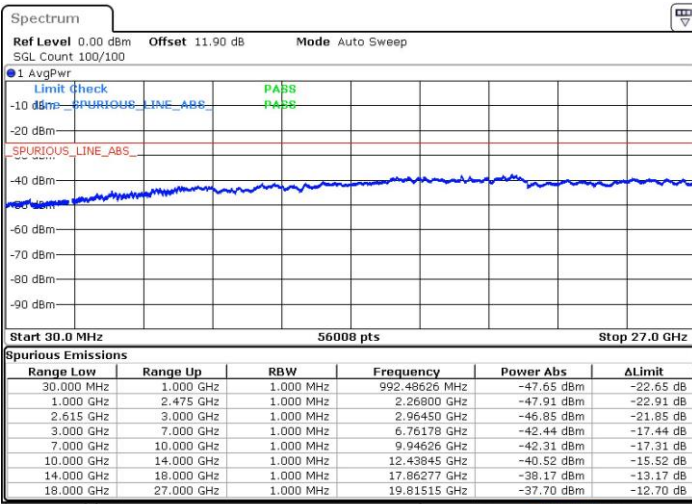

Date: 4.OCT.2018 08:57:41

Date: 4.OCT.2018 08:52:10

Highest Channel / FullIRB

N/A

Date: 4.OCT.2018 08:58:48

LTE Band 7 / 10MHz+20MHz

16QAM

Lowest Channel / 1RB0 and 1RB99

Lowest Channel / 1RB49 and 1RB0

Date: 4.OCT.2018 04:13:42

Date: 4.OCT.2018 04:10:23

Lowest Channel / FullIRB

N/A

Date: 4.OCT.2018 04:17:01

LTE Band 7 / 10MHz+20MHz

16QAM

MiddleChannel / 1RB0 and 1RB99

Middle Channel / 1RB49 and 1RB0

Date: 4.OCT.2018 04:23:39

Date: 4.OCT.2018 04:26:57

Middle Channel / FullIRB

N/A

Date: 4.OCT.2018 04:20:19

LTE Band 7 / 10MHz+20MHz