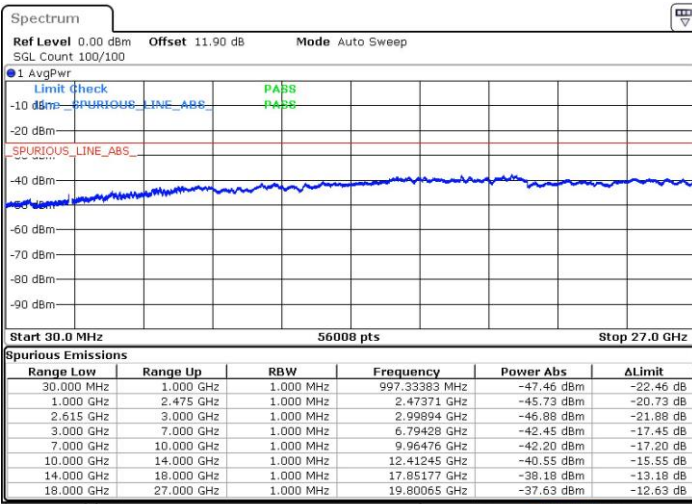

Date: 4.OCT.2018 08:25:47

Middle Channel / FullIRB

N/A

Date: 4.OCT.2018 08:19:09

LTE Band 7 / 20MHz+20MHz

QPSK

Highest Channel / 1RB0 and 1RB99

Highest Channel / 1RB99 and 1RB0

Date: 4.OCT.2018 08:57:41

Date: 4.OCT.2018 08:52:10

Highest Channel / FullIRB

N/A

Date: 4.OCT.2018 08:58:48

LTE Band 7 / 10MHz+20MHz

16QAM

Lowest Channel / 1RB0 and 1RB99

Lowest Channel / 1RB49 and 1RB0

Date: 4.OCT.2018 04:13:42

Date: 4.OCT.2018 04:10:23

Lowest Channel / FullIRB

N/A

Date: 4.OCT.2018 04:17:01

LTE Band 7 / 10MHz+20MHz

16QAM