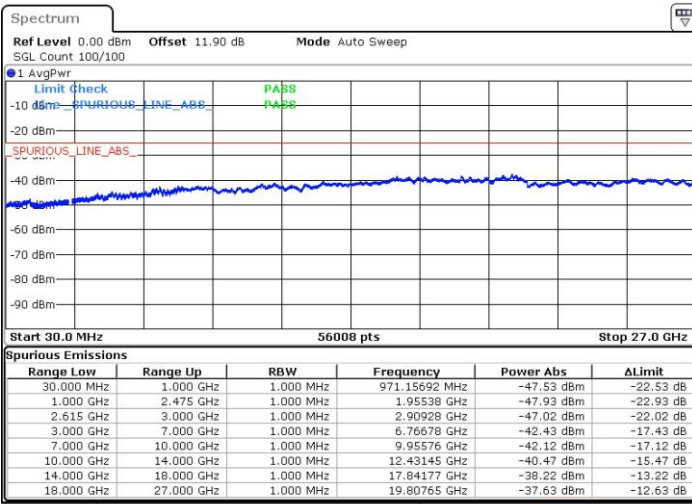

Highest Channel / FullIRB

N/A

Date: 4.OCT.2018 10:05:04

LTE Band 7 / 15MHz+15MHz

16QAM

Lowest Channel / 1RB0 and 1RB74

Lowest Channel / 1RB74 and 1RB0

Date: 4.OCT.2018 05:13:21

Date: 4.OCT.2018 05:10:02

Lowest Channel / FullIRB

N/A

Date: 4.OCT.2018 05:16:40

LTE Band 7 / 15MHz+15MHz

16QAM

Middle Channel / 1RB0 and 1RB74

Middle Channel / 1RB74 and 1RB0

Date: 4.OCT.2018 05:23:17

Date: 4.OCT.2018 05:26:36

Middle Channel / FullIRB

N/A

Date: 4.OCT.2018 05:19:59

LTE Band 7 / 15MHz+15MHz

16QAM

Highest Channel / 1RB0 and 1RB74

Highest Channel / 1RB74 and 1RB0

Date: 4.OCT.2018 05:33:14

Date: 4.OCT.2018 05:29:55

Highest Channel / FullIRB

N/A

Date: 4.OCT.2018 05:36:33

LTE Band 7 / 15MHz+20MHz

16QAM