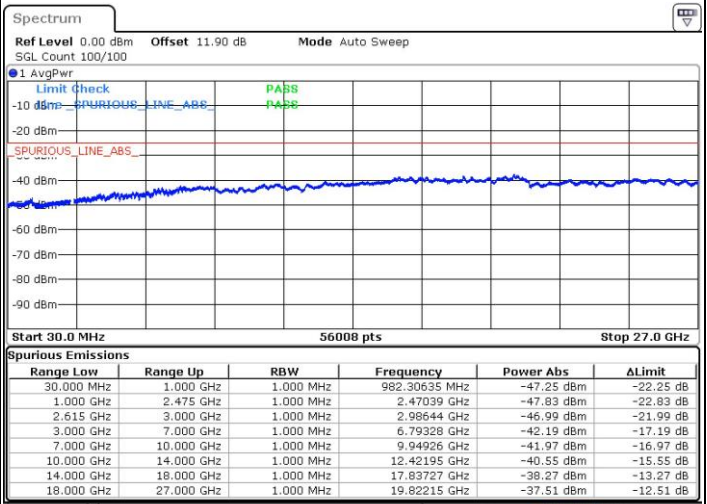

Date: 4.OCT.2018 06:40:26

LTE Band 7 / 20MHz+10MHz

16QAM

Lowest Channel / 1RB0 and 1RB49

Lowest Channel / 1RB99 and 1RB0

Date: 4.OCT.2018 04:43:31

Date: 4.OCT.2018 04:40:13

Lowest Channel / FullIRB

N/A

Date: 4.OCT.2018 04:46:50

LTE Band 7 / 20MHz+10MHz

16QAM

Middle Channel / 1RB0 and 1RB49

Middle Channel / 1RB99 and 1RB0

Date: 4.OCT.2018 04:53:28

Date: 4.OCT.2018 04:56:47

Middle Channel / FullIRB

N/A

Date: 4.OCT.2018 04:50:09

LTE Band 7 / 20MHz+10MHz

16QAM

Highest Channel / 1RB0 and 1RB49

Highest Channel / 1RB99 and 1RB0

Date: 4.OCT.2018 05:03:24