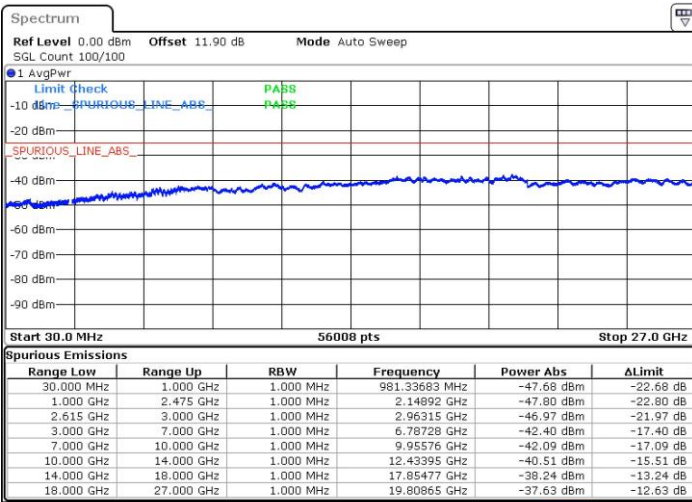

Lowest Channel / 1RB0 and 1RB99

Lowest Channel / 1RB74 and 1RB0

Date: 4.OCT.2018 05:43:10

Date: 4.OCT.2018 05:39:52

Lowest Channel / FullIRB

N/A

Date: 4.OCT.2018 05:46:29

LTE Band 7 / 15MHz+20MHz

LTE Band 7 / 15MHz+20MHz

16QAM

Highest Channel / 1RB0 and 1RB99

Highest Channel / 1RB74 and 1RB0

Date: 4.OCT.2018 06:37:07

Date: 4.OCT.2018 06:33:48

Highest Channel / FullIRB

N/A

Date: 4.OCT.2018 06:40:26

LTE Band 7 / 20MHz+10MHz

16QAM

Lowest Channel / 1RB0 and 1RB49

Lowest Channel / 1RB99 and 1RB0

Date: 4.OCT.2018 04:43:31

Date: 4.OCT.2018 04:40:13

Lowest Channel / FullIRB