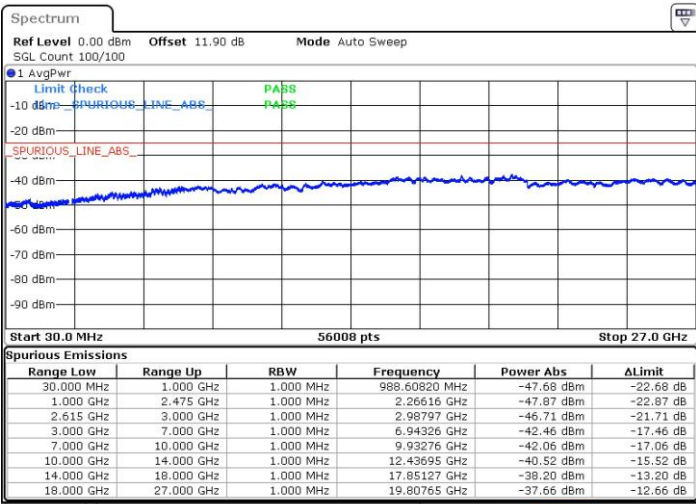

LTE Band 7 / 20MHz+15MHz

QPSK

MiddleChannel / 1RB0 and 1RB74

Middle Channel / 1RB99 and 1RB0

Date: 4.OCT.2018 07:23:59

Date: 4.OCT.2018 07:25:05

Middle Channel / FullIRB

N/A

Date: 4.OCT.2018 07:18:28

LTE Band 7 / 20MHz+15MHz

QPSK

Highest Channel / 1RB0 and 1RB74

Highest Channel / 1RB99 and 1RB0

Date: 4.OCT.2018 07:52:00

Date: 4.OCT.2018 07:42:43

Highest Channel / FullIRB

N/A

Date: 4.OCT.2018 07:53:06

LTE Band 7 / 20MHz+20MHz

QPSK

Lowest Channel / 1RB0 and 1RB99

Lowest Channel / 1RB99 and 1RB0

Date: 4.OCT.2018 08:12:31

Date: 4.OCT.2018 08:11:25