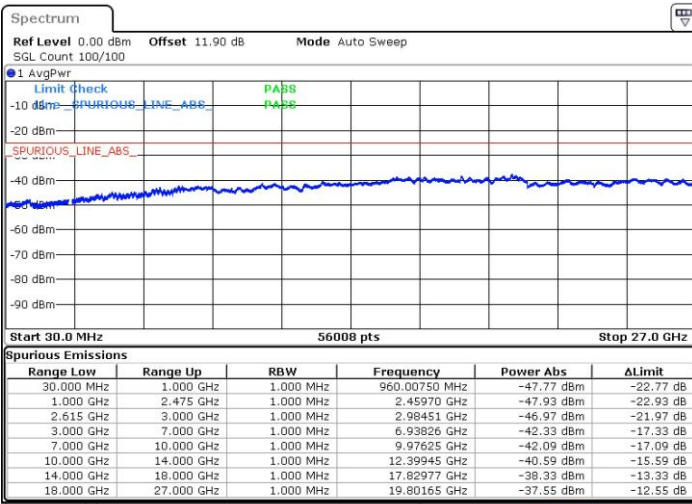

Date: 4.OCT.2018 05:23:17

Date: 4.OCT.2018 05:26:36

Middle Channel / FullIRB

N/A

Date: 4.OCT.2018 05:19:59

LTE Band 7 / 15MHz+15MHz

16QAM

Highest Channel / 1RB0 and 1RB74

Highest Channel / 1RB74 and 1RB0

Date: 4.OCT.2018 05:33:14

Date: 4.OCT.2018 05:29:55

Highest Channel / FullIRB

N/A

Date: 4.OCT.2018 05:36:33

LTE Band 7 / 15MHz+20MHz

16QAM

Lowest Channel / 1RB0 and 1RB99

Lowest Channel / 1RB74 and 1RB0

Date: 4.OCT.2018 05:43:10

Date: 4.OCT.2018 05:39:52

Lowest Channel / FullIRB

N/A

Date: 4.OCT.2018 05:46:29

LTE Band 7 / 15MHz+20MHz