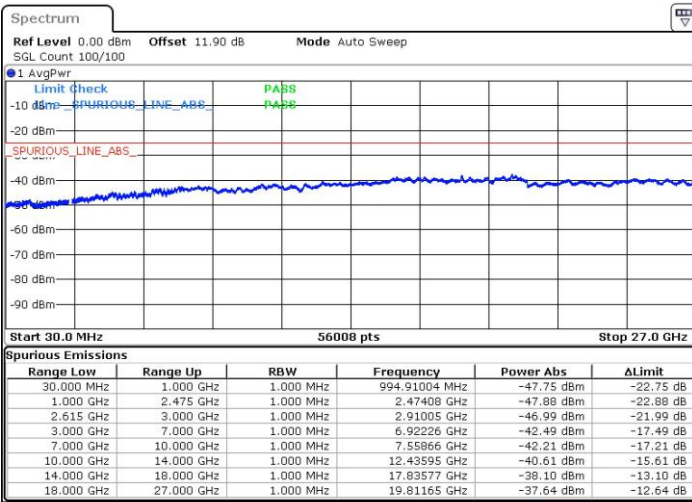

Date: 4.OCT.2018 07:18:28

LTE Band 7 / 20MHz+15MHz

QPSK

Highest Channel / 1RB0 and 1RB74

Highest Channel / 1RB99 and 1RB0

Date: 4.OCT.2018 07:52:00

Date: 4.OCT.2018 07:42:43

Highest Channel / FullIRB

N/A

Date: 4.OCT.2018 07:53:06

LTE Band 7 / 20MHz+20MHz

QPSK

Lowest Channel / 1RB0 and 1RB99

Lowest Channel / 1RB99 and 1RB0

Date: 4.OCT.2018 08:12:31

Date: 4.OCT.2018 08:11:25

Lowest Channel / FullIRB

N/A

Date: 4.OCT.2018 08:18:03

LTE Band 7 / 20MHz+20MHz

QPSK

Middle Channel / 1RB0 and 1RB99

Middle Channel / 1RB99 and 1RB0

Date: 4.OCT.2018 08:24:41

Date: 4.OCT.2018 08:25:47

Middle Channel / FullIRB

N/A

Date: 4.OCT.2018 08:19:09

LTE Band 7 / 20MHz+20MHz

QPSK

Highest Channel / 1RB0 and 1RB99

Highest Channel / 1RB99 and 1RB0