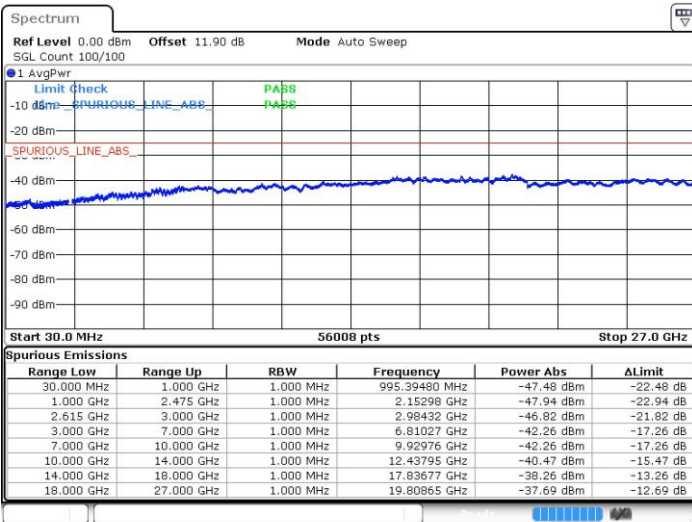

Date: 4.OCT.2018 05:23:17

Date: 4.OCT.2018 05:26:36

Middle Channel / FullIRB

N/A

Date: 4.OCT.2018 05:19:59

LTE Band 7 / 15MHz+15MHz

16QAM

Highest Channel / 1RB0 and 1RB74

Highest Channel / 1RB74 and 1RB0

Date: 4.OCT.2018 05:33:14

Date: 4.OCT.2018 05:29:55

Highest Channel / FullIRB

N/A

Date: 4.OCT.2018 05:36:33

LTE Band 7 / 15MHz+20MHz

16QAM

Lowest Channel / 1RB0 and 1RB99

Lowest Channel / 1RB74 and 1RB0

Date: 4.OCT.2018 05:43:10

Date: 4.OCT.2018 05:39:52

Lowest Channel / FullIRB

N/A

Date: 4.OCT.2018 05:46:29

LTE Band 7 / 15MHz+20MHz