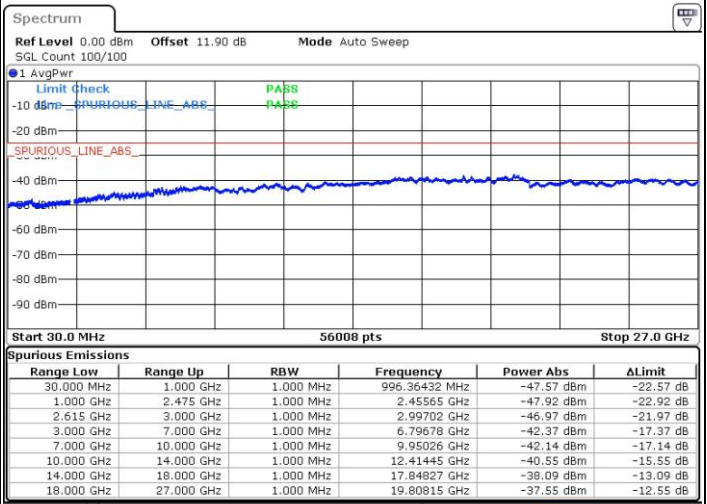

LTE Band 7 / 15MHz+20MHz

16QAM

Highest Channel / 1RB0 and 1RB99

Highest Channel / 1RB74 and 1RB0

Date: 4.OCT.2018 06:37:07

Date: 4.OCT.2018 06:33:48

Highest Channel / FullIRB

N/A

Date: 4.OCT.2018 06:40:26

LTE Band 7 / 20MHz+10MHz

16QAM

Lowest Channel / 1RB0 and 1RB49

Lowest Channel / 1RB99 and 1RB0

Date: 4.OCT.2018 04:43:31

Date: 4.OCT.2018 04:40:13

Lowest Channel / FullIRB

N/A

Date: 4.OCT.2018 04:46:50

LTE Band 7 / 20MHz+10MHz

16QAM

Middle Channel / 1RB0 and 1RB49

Middle Channel / 1RB99 and 1RB0

Date: 4.OCT.2018 04:53:28

Date: 4.OCT.2018 04:56:47

Middle Channel / FullIRB

N/A

Date: 4.OCT.2018 04:50:09

LTE Band 7 / 20MHz+10MHz

16QAM

Highest Channel / 1RB0 and 1RB49

Highest Channel / 1RB99 and 1RB0

Date: 4.OCT.2018 05:03:24