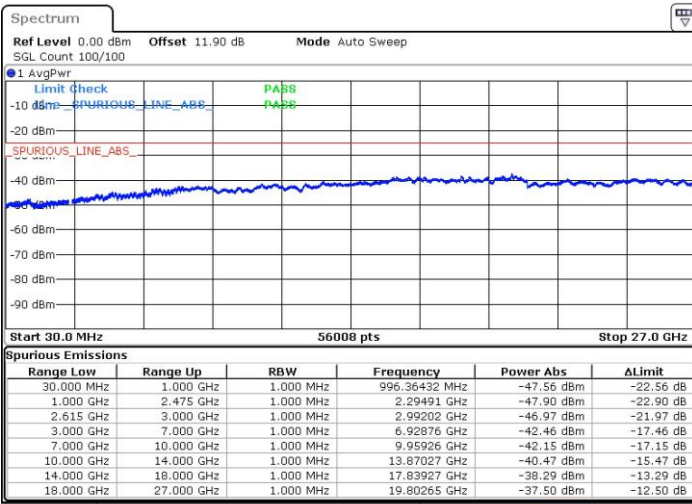

N/A

Date: 4.OCT.2018 07:53:06

LTE Band 7 / 20MHz+20MHz

QPSK

Lowest Channel / 1RB0 and 1RB99

Lowest Channel / 1RB99 and 1RB0

Date: 4.OCT.2018 08:12:31

Date: 4.OCT.2018 08:11:25

Lowest Channel / FullIRB

N/A

Date: 4.OCT.2018 08:18:03

LTE Band 7 / 20MHz+20MHz

QPSK

Middle Channel / 1RB0 and 1RB99

Middle Channel / 1RB99 and 1RB0

Date: 4.OCT.2018 08:24:41

Date: 4.OCT.2018 08:25:47

Middle Channel / FullIRB

N/A

Date: 4.OCT.2018 08:19:09

LTE Band 7 / 20MHz+20MHz

QPSK

Highest Channel / 1RB0 and 1RB99

Highest Channel / 1RB99 and 1RB0

Date: 4.OCT.2018 08:57:41

Date: 4.OCT.2018 08:52:10

Highest Channel / FullIRB

N/A

Date: 4.OCT.2018 08:58:48

LTE Band 7 / 10MHz+20MHz

16QAM

Lowest Channel / 1RB0 and 1RB99