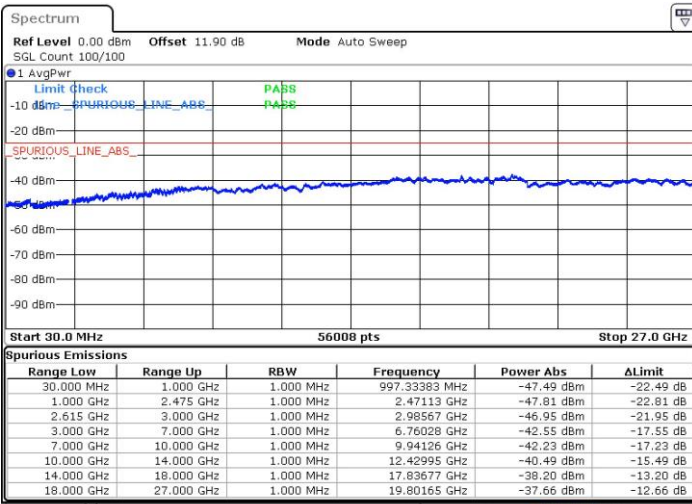

Date: 4.OCT.2018 09:24:11

LTE Band 7 / 15MHz+10MHz

16QAM

Middle Channel / 1RB0 and 1RB49

Middle Channel / 1RB74 and 1RB0

Date: 4.OCT.2018 09:38:56

Date: 4.OCT.2018 09:42:15

Middle Channel / FullIRB

N/A

Date: 4.OCT.2018 09:35:37

LTE Band 7 / 15MHz+10MHz

16QAM

Highest Channel / 1RB0 and 1RB49

Highest Channel / 1RB74 and 1RB0

Date: 4.OCT.2018 10:01:45

Date: 4.OCT.2018 09:58:26

Highest Channel / FullIRB

N/A

Date: 4.OCT.2018 10:05:04

LTE Band 7 / 15MHz+15MHz

16QAM

Lowest Channel / 1RB0 and 1RB74

Lowest Channel / 1RB74 and 1RB0

Date: 4.OCT.2018 05:13:21