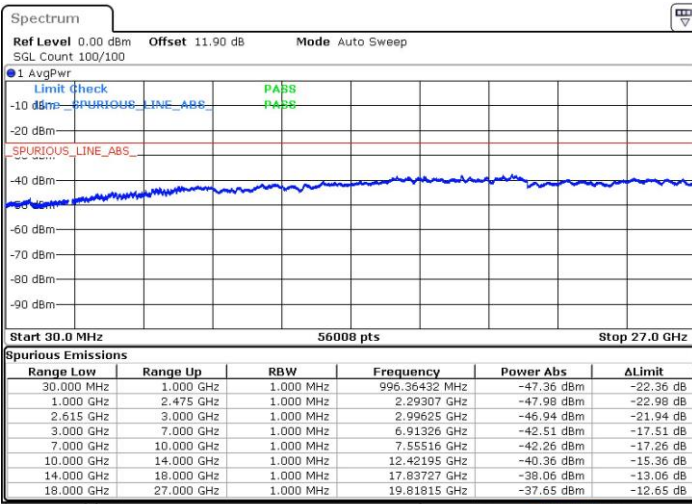

Lowest Channel / 1RB49 and 1RB0

Date: 4.OCT.2018 04:13:42

Date: 4.OCT.2018 04:10:23

Lowest Channel / FullIRB

N/A

Date: 4.OCT.2018 04:17:01

LTE Band 7 / 10MHz+20MHz

16QAM

MiddleChannel / 1RB0 and 1RB99

Middle Channel / 1RB49 and 1RB0

Date: 4.OCT.2018 04:23:39

Date: 4.OCT.2018 04:26:57

Middle Channel / FullIRB

N/A

Date: 4.OCT.2018 04:20:19

LTE Band 7 / 10MHz+20MHz

16QAM

Highest Channel / 1RB0 and 1RB99

Highest Channel / 1RB49 and 1RB0

Date: 4.OCT.2018 04:33:35

Date: 4.OCT.2018 04:30:17

Highest Channel / FullIRB

N/A

Date: 4.OCT.2018 04:36:54