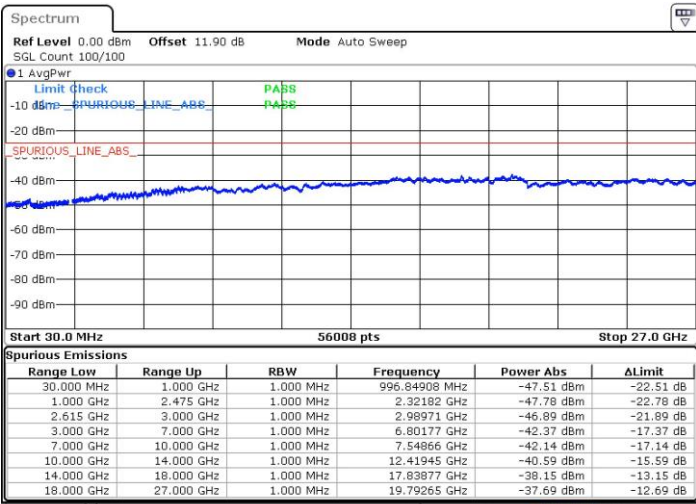

LTE Band 7 / 20MHz+15MHz

QPSK

MiddleChannel / 1RB0 and 1RB74

Middle Channel / 1RB99 and 1RB0

Date: 4.OCT.2018 07:23:59

Date: 4.OCT.2018 07:25:05

Middle Channel / FullIRB

N/A

Date: 4.OCT.2018 07:18:28

LTE Band 7 / 20MHz+15MHz

QPSK

Highest Channel / 1RB0 and 1RB74

Highest Channel / 1RB99 and 1RB0

Date: 4.OCT.2018 07:52:00

Date: 4.OCT.2018 07:42:43

Highest Channel / FullIRB

N/A

Date: 4.OCT.2018 07:53:06

LTE Band 7 / 20MHz+20MHz

QPSK

Lowest Channel / 1RB0 and 1RB99

Lowest Channel / 1RB99 and 1RB0

Date: 4.OCT.2018 08:12:31

Date: 4.OCT.2018 08:11:25