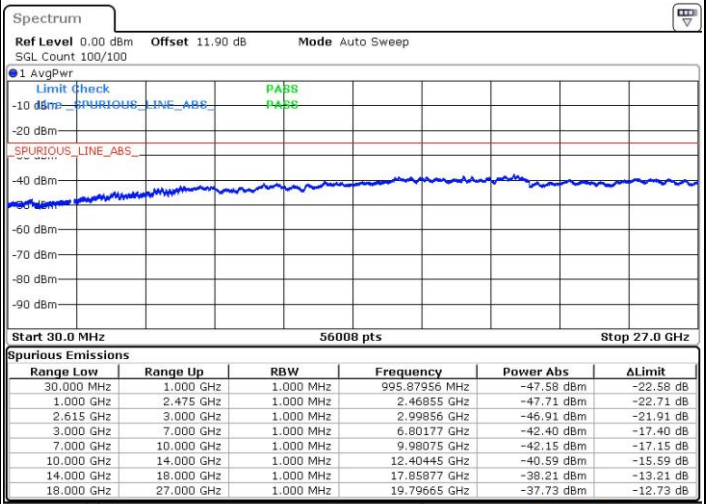

Highest Channel / 1RB74 and 1RB0

Date: 4.OCT.2018 05:33:14

Date: 4.OCT.2018 05:29:55

Highest Channel / FullIRB

N/A

Date: 4.OCT.2018 05:36:33

LTE Band 7 / 15MHz+20MHz

16QAM

Lowest Channel / 1RB0 and 1RB99

Lowest Channel / 1RB74 and 1RB0

Date: 4.OCT.2018 05:43:10

Date: 4.OCT.2018 05:39:52

Lowest Channel / FullIRB

N/A

Date: 4.OCT.2018 05:46:29

LTE Band 7 / 15MHz+20MHz

16QAM

Middle Channel / 1RB0 and 1RB99

Middle Channel / 1RB74 and 1RB0

Date: 4.OCT.2018 05:53:07

Date: 4.OCT.2018 05:56:25

Middle Channel / FullIRB

N/A

Date: 4.OCT.2018 05:49:48

LTE Band 7 / 15MHz+20MHz

16QAM

Highest Channel / 1RB0 and 1RB99

Highest Channel / 1RB74 and 1RB0

Date: 4.OCT.2018 06:37:07

Date: 4.OCT.2018 06:33:48

Highest Channel / FullIRB

N/A