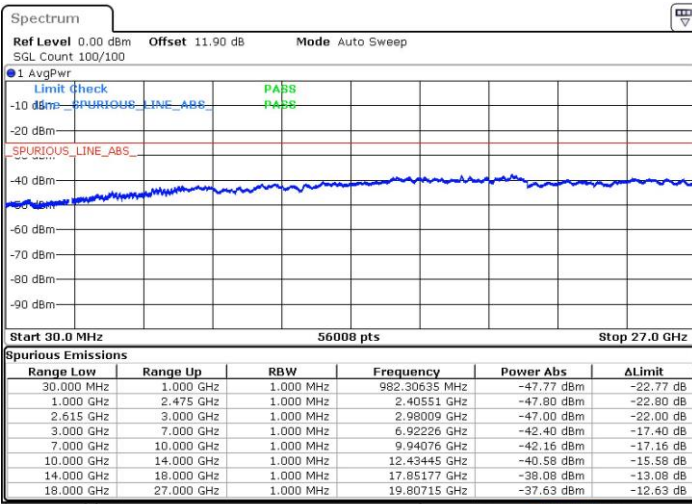

Date: 4.OCT.2018 07:18:28

LTE Band 7 / 20MHz+15MHz

QPSK

Highest Channel / 1RB0 and 1RB74

Highest Channel / 1RB99 and 1RB0

Date: 4.OCT.2018 07:52:00

Date: 4.OCT.2018 07:42:43

Highest Channel / FullIRB

N/A

Date: 4.OCT.2018 07:53:06

LTE Band 7 / 20MHz+20MHz

QPSK

Lowest Channel / 1RB0 and 1RB99

Lowest Channel / 1RB99 and 1RB0

Date: 4.OCT.2018 08:12:31

Date: 4.OCT.2018 08:11:25

Lowest Channel / FullIRB

N/A

Date: 4.OCT.2018 08:18:03

LTE Band 7 / 20MHz+20MHz

QPSK

Middle Channel / 1RB0 and 1RB99

Middle Channel / 1RB99 and 1RB0

Date: 4.OCT.2018 08:24:41

Date: 4.OCT.2018 08:25:47

Middle Channel / FullIRB

N/A

Date: 4.OCT.2018 08:19:09

LTE Band 7 / 20MHz+20MHz

QPSK

Highest Channel / 1RB0 and 1RB99

Highest Channel / 1RB99 and 1RB0