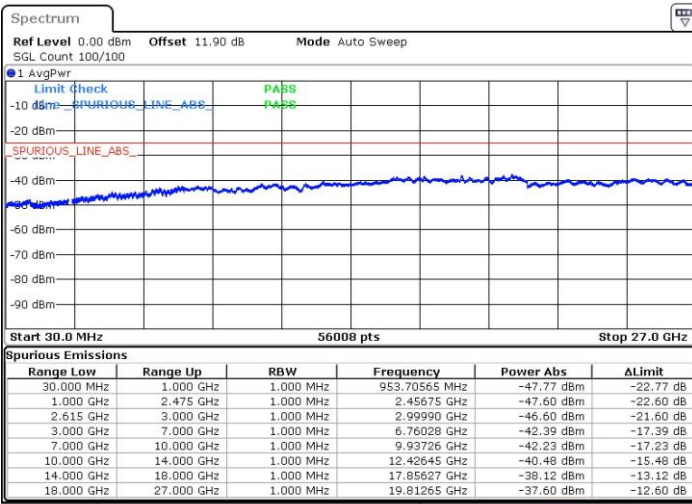

Date: 4.OCT.2018 08:57:41

Date: 4.OCT.2018 08:52:10

Highest Channel / FullIRB

N/A

Date: 4.OCT.2018 08:58:48

LTE Band 7 / 10MHz+20MHz

16QAM

Lowest Channel / 1RB0 and 1RB99

Lowest Channel / 1RB49 and 1RB0

Date: 4.OCT.2018 04:13:42

Date: 4.OCT.2018 04:10:23

Lowest Channel / FullIRB

N/A

Date: 4.OCT.2018 04:17:01

LTE Band 7 / 10MHz+20MHz

16QAM

MiddleChannel / 1RB0 and 1RB99

Middle Channel / 1RB49 and 1RB0

Date: 4.OCT.2018 04:23:39

Date: 4.OCT.2018 04:26:57

Middle Channel / FullIRB

N/A

Date: 4.OCT.2018 04:20:19

LTE Band 7 / 10MHz+20MHz