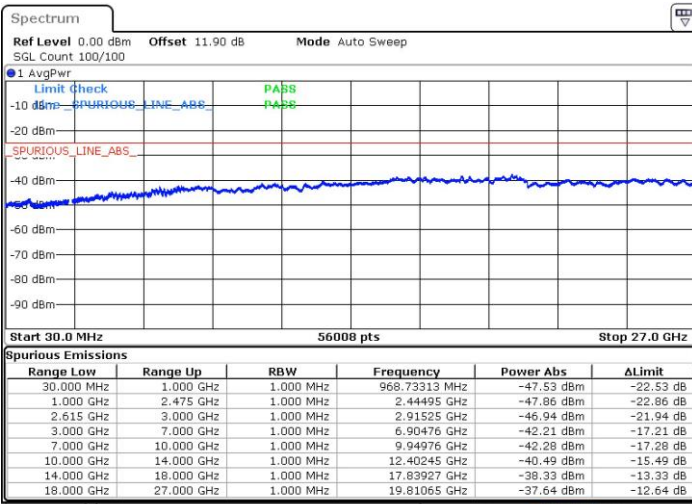

LTE Band 7 / 15MHz+20MHz

16QAM

Highest Channel / 1RB0 and 1RB99

Highest Channel / 1RB74 and 1RB0

Date: 4.OCT.2018 06:37:07

Date: 4.OCT.2018 06:33:48

Highest Channel / FullIRB

N/A

Date: 4.OCT.2018 06:40:26

LTE Band 7 / 20MHz+10MHz

16QAM

Lowest Channel / 1RB0 and 1RB49

Lowest Channel / 1RB99 and 1RB0

Date: 4.OCT.2018 04:43:31

Date: 4.OCT.2018 04:40:13

Lowest Channel / FullIRB

N/A

Date: 4.OCT.2018 04:46:50

LTE Band 7 / 20MHz+10MHz

16QAM

Middle Channel / 1RB0 and 1RB49

Middle Channel / 1RB99 and 1RB0

Date: 4.OCT.2018 04:53:28

Date: 4.OCT.2018 04:56:47

Middle Channel / FullIRB

N/A

Date: 4.OCT.2018 04:50:09

LTE Band 7 / 20MHz+10MHz

16QAM

Highest Channel / 1RB0 and 1RB49

Highest Channel / 1RB99 and 1RB0

Date: 4.OCT.2018 05:03:24