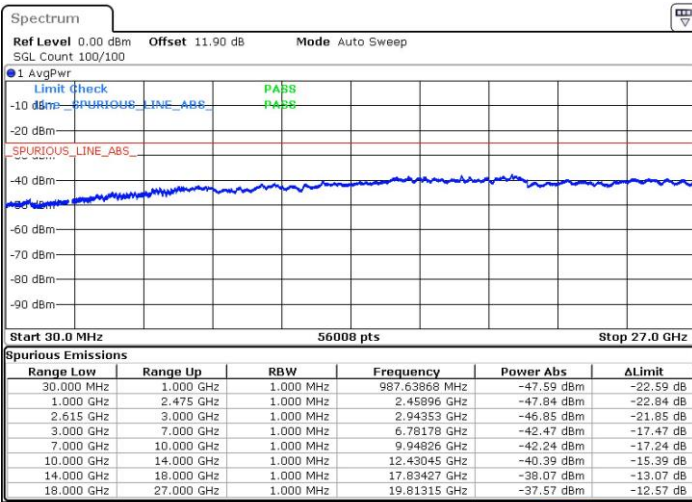

Highest Channel / 1RB74 and 1RB0

Date: 4.OCT.2018 05:33:14

Date: 4.OCT.2018 05:29:55

Highest Channel / FullIRB

N/A

Date: 4.OCT.2018 05:36:33

LTE Band 7 / 15MHz+20MHz

16QAM

Lowest Channel / 1RB0 and 1RB99

Lowest Channel / 1RB74 and 1RB0

Date: 4.OCT.2018 05:43:10

Date: 4.OCT.2018 05:39:52

Lowest Channel / FullIRB

N/A

Date: 4.OCT.2018 05:46:29

LTE Band 7 / 15MHz+20MHz

LTE Band 7 / 15MHz+20MHz

16QAM

Highest Channel / 1RB0 and 1RB99

Highest Channel / 1RB74 and 1RB0

Date: 4.OCT.2018 06:37:07

Date: 4.OCT.2018 06:33:48

Highest Channel / FullIRB

N/A