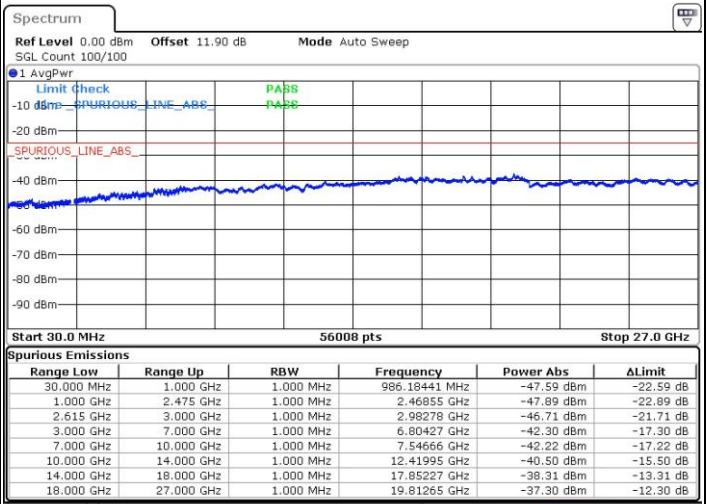

LTE Band 7 / 20MHz+15MHz

QPSK

MiddleChannel / 1RB0 and 1RB74

Middle Channel / 1RB99 and 1RB0

Date: 4.OCT.2018 07:23:59

Date: 4.OCT.2018 07:25:05

Middle Channel / FullIRB

N/A

Date: 4.OCT.2018 07:18:28

LTE Band 7 / 20MHz+15MHz

QPSK

Highest Channel / 1RB0 and 1RB74

Highest Channel / 1RB99 and 1RB0

Date: 4.OCT.2018 07:52:00

Date: 4.OCT.2018 07:42:43

Highest Channel / FullIRB

N/A

Date: 4.OCT.2018 07:53:06

LTE Band 7 / 20MHz+20MHz

QPSK

Lowest Channel / 1RB0 and 1RB99

Lowest Channel / 1RB99 and 1RB0

Date: 4.OCT.2018 08:12:31

Date: 4.OCT.2018 08:11:25

Lowest Channel / FullIRB

N/A

Date: 4.OCT.2018 08:18:03

LTE Band 7 / 20MHz+20MHz

QPSK

Middle Channel / 1RB0 and 1RB99

Middle Channel / 1RB99 and 1RB0

Date: 4.OCT.2018 08:24:41