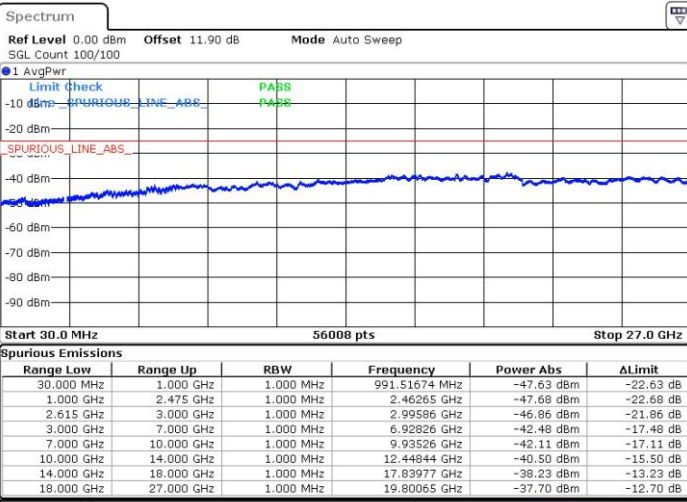

LTE Band 7 / 15MHz+10MHz

16QAM

Lowest Channel / 1RB0 and 1RB49

Lowest Channel / 1RB74 and 1RB0

Date: 4.OCT.2018 10:05:04

Date: 4.OCT.2018 09:17:33

Lowest Channel / FullIRB

N/A

Date: 4.OCT.2018 09:24:11

LTE Band 7 / 15MHz+10MHz

16QAM

Middle Channel / 1RB0 and 1RB49

Middle Channel / 1RB74 and 1RB0

Date: 4.OCT.2018 09:38:56

Date: 4.OCT.2018 09:42:15

Middle Channel / FullIRB