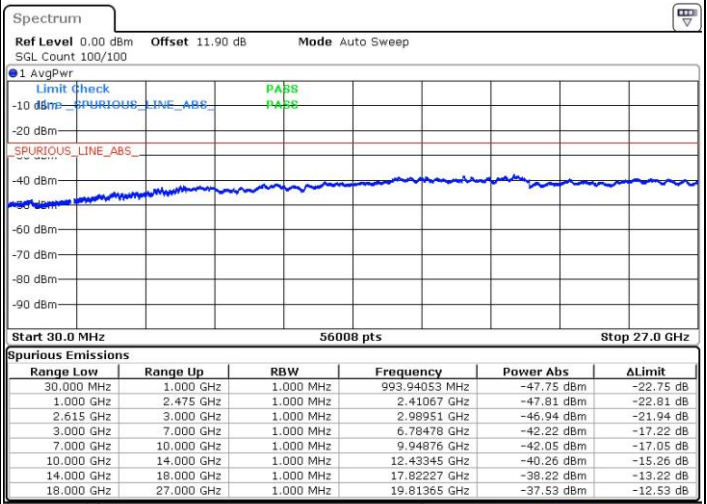

N/A

Date: 4.OCT.2018 09:35:37

LTE Band 7 / 15MHz+10MHz

16QAM

Highest Channel / 1RB0 and 1RB49

Highest Channel / 1RB74 and 1RB0

Date: 4.OCT.2018 10:01:45

Date: 4.OCT.2018 09:58:26

Highest Channel / FullIRB

N/A

Date: 4.OCT.2018 10:05:04

LTE Band 7 / 15MHz+15MHz

16QAM

Lowest Channel / 1RB0 and 1RB74

Lowest Channel / 1RB74 and 1RB0

Date: 4.OCT.2018 05:13:21