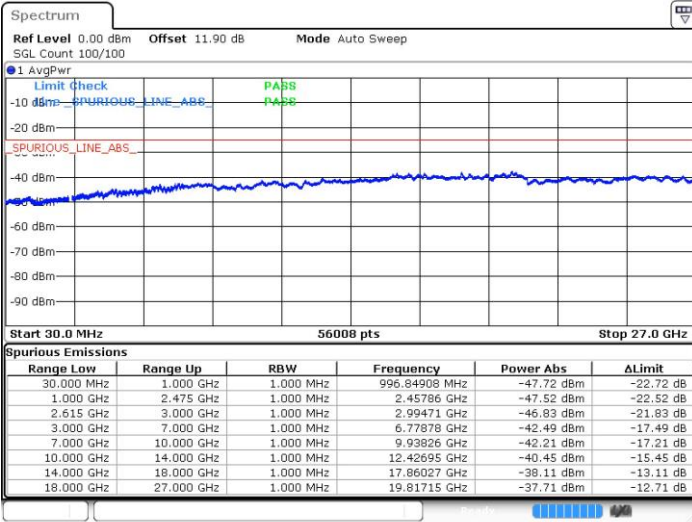

Date: 4.OCT.2018 05:10:02

Lowest Channel / FullIRB

N/A

Date: 4.OCT.2018 05:16:40

LTE Band 7 / 15MHz+15MHz

16QAM

Middle Channel / 1RB0 and 1RB74

Middle Channel / 1RB74 and 1RB0

Date: 4.OCT.2018 05:23:17

Date: 4.OCT.2018 05:26:36

Middle Channel / FullIRB

N/A

Date: 4.OCT.2018 05:19:59

LTE Band 7 / 15MHz+15MHz

16QAM

Highest Channel / 1RB0 and 1RB74

Highest Channel / 1RB74 and 1RB0

Date: 4.OCT.2018 05:33:14

Date: 4.OCT.2018 05:29:55

Highest Channel / FullIRB

N/A

Date: 4.OCT.2018 05:36:33

LTE Band 7 / 15MHz+20MHz

16QAM

Lowest Channel / 1RB0 and 1RB99

Lowest Channel / 1RB74 and 1RB0

Date: 4.OCT.2018 05:43:10

Date: 4.OCT.2018 05:39:52

Lowest Channel / FullIRB

N/A

Date: 4.OCT.2018 05:46:29

LTE Band 7 / 15MHz+20MHz