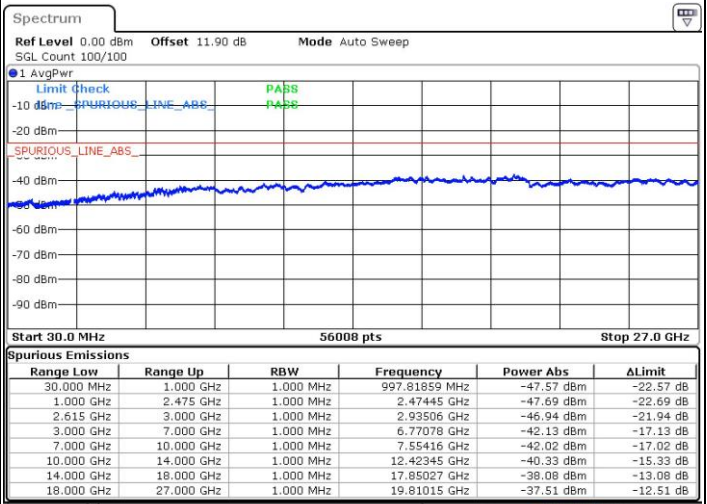

Date: 4.OCT.2018 05:23:17

Date: 4.OCT.2018 05:26:36

Middle Channel / FullIRB

N/A

Date: 4.OCT.2018 05:19:59

LTE Band 7 / 15MHz+15MHz

16QAM

Highest Channel / 1RB0 and 1RB74

Highest Channel / 1RB74 and 1RB0

Date: 4.OCT.2018 05:33:14

Date: 4.OCT.2018 05:29:55

Highest Channel / FullIRB

N/A

Date: 4.OCT.2018 05:36:33

LTE Band 7 / 15MHz+20MHz

16QAM

Lowest Channel / 1RB0 and 1RB99

Lowest Channel / 1RB74 and 1RB0

Date: 4.OCT.2018 05:43:10

Date: 4.OCT.2018 05:39:52

Lowest Channel / FullIRB

N/A

Date: 4.OCT.2018 05:46:29

LTE Band 7 / 15MHz+20MHz