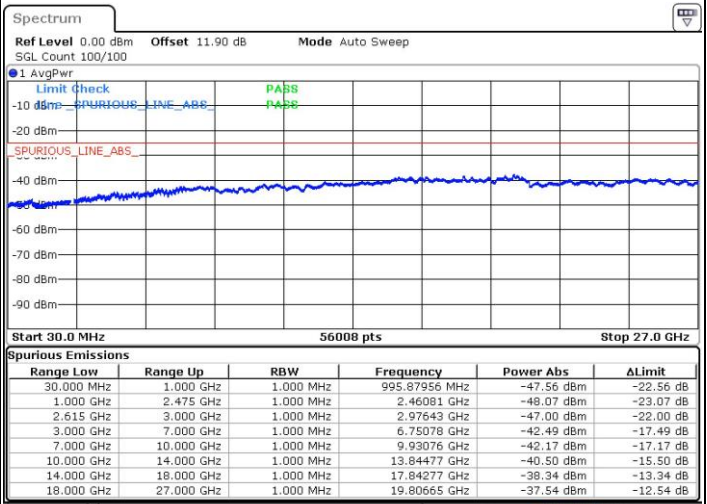

Date: 4.OCT.2018 08:57:41

Date: 4.OCT.2018 08:52:10

Highest Channel / FullIRB

N/A

Date: 4.OCT.2018 08:58:48

LTE Band 7 / 10MHz+20MHz

16QAM

Lowest Channel / 1RB0 and 1RB99

Lowest Channel / 1RB49 and 1RB0

Date: 4.OCT.2018 04:13:42

Date: 4.OCT.2018 04:10:23

Lowest Channel / FullIRB

N/A

Date: 4.OCT.2018 04:17:01

LTE Band 7 / 10MHz+20MHz

16QAM

MiddleChannel / 1RB0 and 1RB99

Middle Channel / 1RB49 and 1RB0

Date: 4.OCT.2018 04:23:39

Date: 4.OCT.2018 04:26:57

Middle Channel / FullIRB

N/A

Date: 4.OCT.2018 04:20:19

LTE Band 7 / 10MHz+20MHz