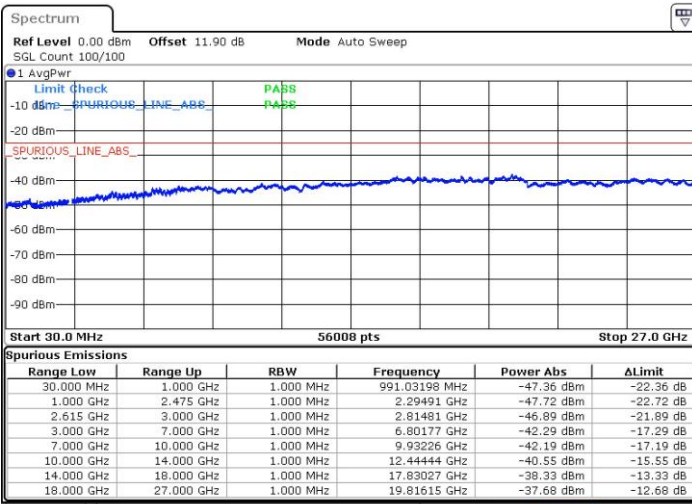

MiddleChannel / 1RB0 and 1RB99

Middle Channel / 1RB49 and 1RB0

Date: 4.OCT.2018 04:23:39

Date: 4.OCT.2018 04:26:57

Middle Channel / FullIRB

N/A

Date: 4.OCT.2018 04:20:19

LTE Band 7 / 10MHz+20MHz

16QAM

Highest Channel / 1RB0 and 1RB99

Highest Channel / 1RB49 and 1RB0

Date: 4.OCT.2018 04:33:35

Date: 4.OCT.2018 04:30:17

Highest Channel / FullIRB

N/A

Date: 4.OCT.2018 04:36:54

LTE Band 7 / 15MHz+10MHz

16QAM

Lowest Channel / 1RB0 and 1RB49

Lowest Channel / 1RB74 and 1RB0

Date: 4.OCT.2018 10:05:04

Date: 4.OCT.2018 09:17:33

Lowest Channel / FullIRB

N/A