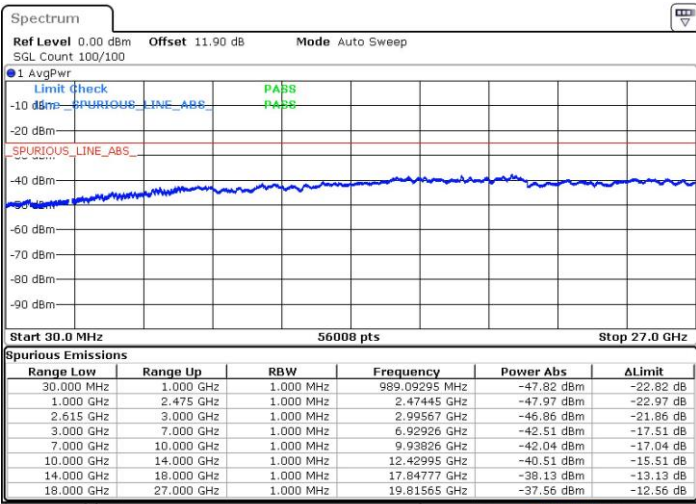

LTE Band 7 / 20MHz+15MHz

QPSK

MiddleChannel / 1RB0 and 1RB74

Middle Channel / 1RB99 and 1RB0

Date: 4.OCT.2018 07:23:59

Date: 4.OCT.2018 07:25:05

Middle Channel / FullIRB

N/A

Date: 4.OCT.2018 07:18:28

LTE Band 7 / 20MHz+15MHz

QPSK

Highest Channel / 1RB0 and 1RB74

Highest Channel / 1RB99 and 1RB0

Date: 4.OCT.2018 07:52:00

Date: 4.OCT.2018 07:42:43

Highest Channel / FullIRB

N/A

Date: 4.OCT.2018 07:53:06

LTE Band 7 / 20MHz+20MHz

QPSK

Lowest Channel / 1RB0 and 1RB99

Lowest Channel / 1RB99 and 1RB0

Date: 4.OCT.2018 08:12:31

Date: 4.OCT.2018 08:11:25

Lowest Channel / FullIRB

N/A

Date: 4.OCT.2018 08:18:03

LTE Band 7 / 20MHz+20MHz

QPSK

Middle Channel / 1RB0 and 1RB99

Middle Channel / 1RB99 and 1RB0

Date: 4.OCT.2018 08:24:41