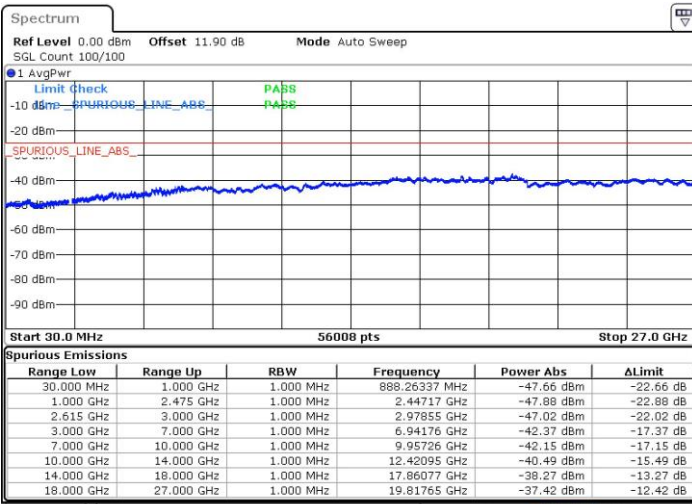

LTE Band 7 / 15MHz+10MHz

16QAM

Lowest Channel / 1RB0 and 1RB49

Lowest Channel / 1RB74 and 1RB0

Date: 4.OCT.2018 10:05:04

Date: 4.OCT.2018 09:17:33

Lowest Channel / FullIRB

N/A

Date: 4.OCT.2018 09:24:11

LTE Band 7 / 15MHz+10MHz

16QAM

Middle Channel / 1RB0 and 1RB49

Middle Channel / 1RB74 and 1RB0

Date: 4.OCT.2018 09:38:56

Date: 4.OCT.2018 09:42:15

Middle Channel / FullIRB

N/A

Date: 4.OCT.2018 09:35:37

LTE Band 7 / 15MHz+10MHz

16QAM

Highest Channel / 1RB0 and 1RB49

Highest Channel / 1RB74 and 1RB0

Date: 4.OCT.2018 10:01:45

Date: 4.OCT.2018 09:58:26

Highest Channel / FullIRB

N/A

Date: 4.OCT.2018 10:05:04

LTE Band 7 / 15MHz+15MHz

16QAM

Lowest Channel / 1RB0 and 1RB74

Lowest Channel / 1RB74 and 1RB0

Date: 4.OCT.2018 05:13:21