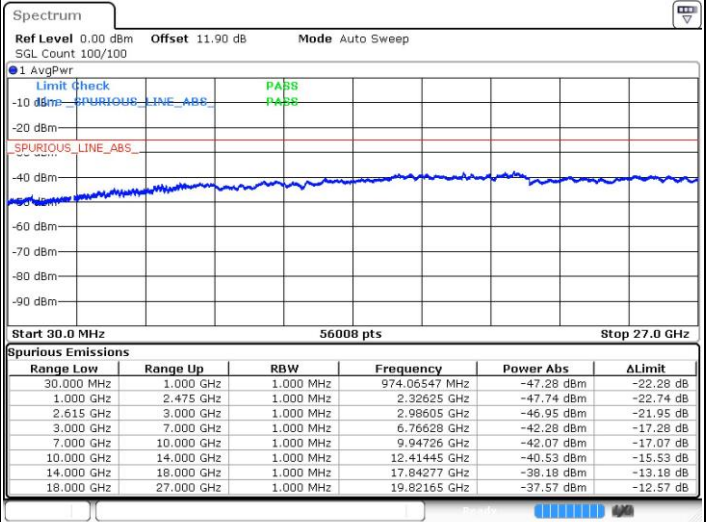

Date: 4.OCT.2018 05:10:02

Lowest Channel / FullIRB

N/A

Date: 4.OCT.2018 05:16:40

LTE Band 7 / 15MHz+15MHz

16QAM

Middle Channel / 1RB0 and 1RB74

Middle Channel / 1RB74 and 1RB0

Date: 4.OCT.2018 05:23:17

Date: 4.OCT.2018 05:26:36

Middle Channel / FullIRB

N/A

Date: 4.OCT.2018 05:19:59

LTE Band 7 / 15MHz+15MHz

16QAM

Highest Channel / 1RB0 and 1RB74

Highest Channel / 1RB74 and 1RB0

Date: 4.OCT.2018 05:33:14

Date: 4.OCT.2018 05:29:55

Highest Channel / FullIRB

N/A

Date: 4.OCT.2018 05:36:33

LTE Band 7 / 15MHz+20MHz

16QAM

Lowest Channel / 1RB0 and 1RB99

Lowest Channel / 1RB74 and 1RB0

Date: 4.OCT.2018 05:43:10

Date: 4.OCT.2018 05:39:52

Lowest Channel / FullIRB

N/A

Date: 4.OCT.2018 05:46:29

LTE Band 7 / 15MHz+20MHz