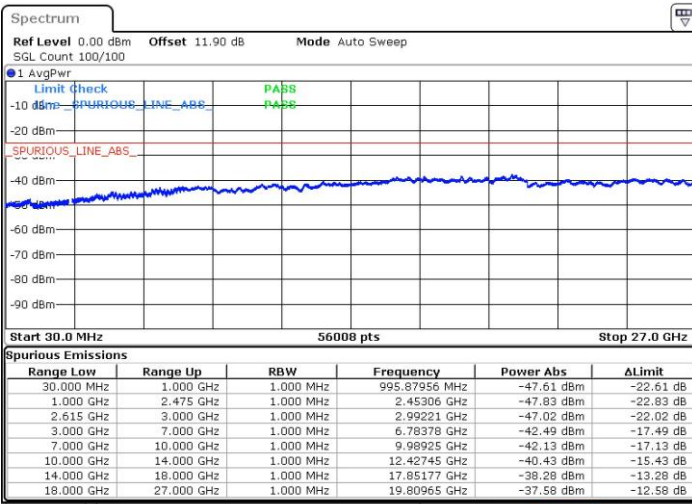

Highest Channel / 1RB74 and 1RB0

Date: 4.OCT.2018 05:33:14

Date: 4.OCT.2018 05:29:55

Highest Channel / FullIRB

N/A

Date: 4.OCT.2018 05:36:33

LTE Band 7 / 15MHz+20MHz

16QAM

Lowest Channel / 1RB0 and 1RB99

Lowest Channel / 1RB74 and 1RB0

Date: 4.OCT.2018 05:43:10

Date: 4.OCT.2018 05:39:52

Lowest Channel / FullIRB

N/A

Date: 4.OCT.2018 05:46:29

LTE Band 7 / 15MHz+20MHz

16QAM

Middle Channel / 1RB0 and 1RB99

Middle Channel / 1RB74 and 1RB0

Date: 4.OCT.2018 05:53:07

Date: 4.OCT.2018 05:56:25

Middle Channel / FullIRB

N/A

Date: 4.OCT.2018 05:49:48

LTE Band 7 / 15MHz+20MHz

16QAM

Highest Channel / 1RB0 and 1RB99

Highest Channel / 1RB74 and 1RB0

Date: 4.OCT.2018 06:37:07

Date: 4.OCT.2018 06:33:48

Highest Channel / FullIRB

N/A