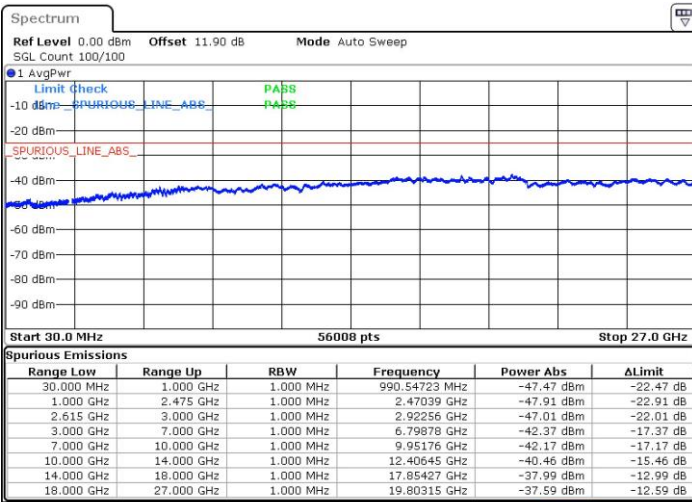

N/A

Date: 4.OCT.2018 07:53:06

LTE Band 7 / 20MHz+20MHz

QPSK

Lowest Channel / 1RB0 and 1RB99

Lowest Channel / 1RB99 and 1RB0

Date: 4.OCT.2018 08:12:31

Date: 4.OCT.2018 08:11:25

Lowest Channel / FullIRB

N/A

Date: 4.OCT.2018 08:18:03

LTE Band 7 / 20MHz+20MHz

QPSK

Middle Channel / 1RB0 and 1RB99

Middle Channel / 1RB99 and 1RB0

Date: 4.OCT.2018 08:24:41

Date: 4.OCT.2018 08:25:47

Middle Channel / FullIRB

N/A

Date: 4.OCT.2018 08:19:09

LTE Band 7 / 20MHz+20MHz

QPSK

Highest Channel / 1RB0 and 1RB99

Highest Channel / 1RB99 and 1RB0

Date: 4.OCT.2018 08:57:41

Date: 4.OCT.2018 08:52:10

Highest Channel / FullIRB

N/A

Date: 4.OCT.2018 08:58:48

LTE Band 7 / 10MHz+20MHz

16QAM

Lowest Channel / 1RB0 and 1RB99