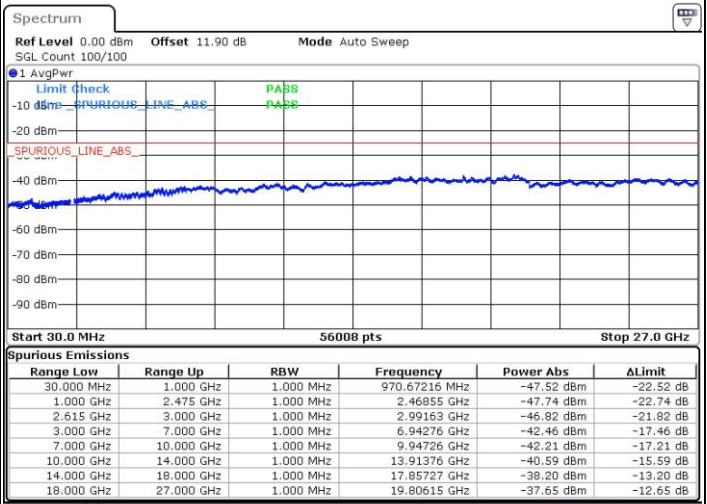

LTE Band 7 / 15MHz+10MHz

16QAM

Lowest Channel / 1RB0 and 1RB49

Lowest Channel / 1RB74 and 1RB0

Date: 4.OCT.2018 10:05:04

Date: 4.OCT.2018 09:17:33

Lowest Channel / FullIRB

N/A

Date: 4.OCT.2018 09:24:11

LTE Band 7 / 15MHz+10MHz

16QAM

Middle Channel / 1RB0 and 1RB49

Middle Channel / 1RB74 and 1RB0

Date: 4.OCT.2018 09:38:56

Date: 4.OCT.2018 09:42:15

Middle Channel / FullIRB

N/A

Date: 4.OCT.2018 09:35:37

LTE Band 7 / 15MHz+10MHz

16QAM

Highest Channel / 1RB0 and 1RB49

Highest Channel / 1RB74 and 1RB0

Date: 4.OCT.2018 10:01:45

Date: 4.OCT.2018 09:58:26

Highest Channel / FullIRB

N/A

Date: 4.OCT.2018 10:05:04

LTE Band 7 / 15MHz+15MHz

16QAM

Lowest Channel / 1RB0 and 1RB74

Lowest Channel / 1RB74 and 1RB0

Date: 4.OCT.2018 05:13:21