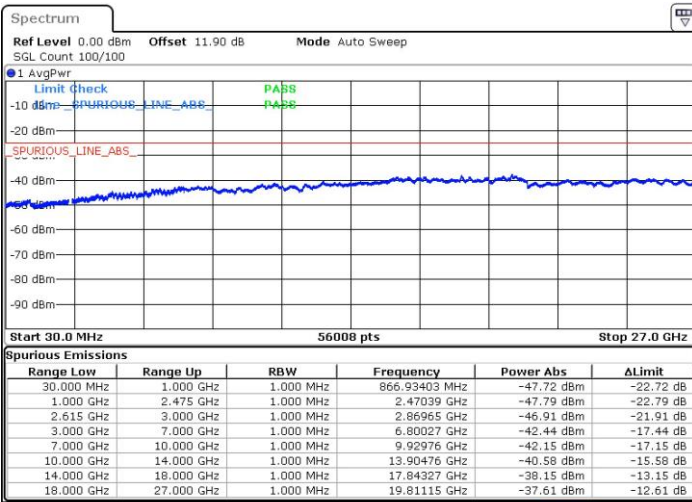

Lowest Channel / FullIRB

N/A

Date: 4.OCT.2018 08:18:03

LTE Band 7 / 20MHz+20MHz

QPSK

Middle Channel / 1RB0 and 1RB99

Middle Channel / 1RB99 and 1RB0

Date: 4.OCT.2018 08:24:41

Date: 4.OCT.2018 08:25:47

Middle Channel / FullIRB

N/A

Date: 4.OCT.2018 08:19:09

LTE Band 7 / 20MHz+20MHz

QPSK

Highest Channel / 1RB0 and 1RB99

Highest Channel / 1RB99 and 1RB0

Date: 4.OCT.2018 08:57:41

Date: 4.OCT.2018 08:52:10

Highest Channel / FullIRB

N/A

Date: 4.OCT.2018 08:58:48

LTE Band 7 / 10MHz+20MHz

16QAM

Lowest Channel / 1RB0 and 1RB99

Lowest Channel / 1RB49 and 1RB0

Date: 4.OCT.2018 04:13:42

Date: 4.OCT.2018 04:10:23

Lowest Channel / FullIRB

N/A

Date: 4.OCT.2018 04:17:01

LTE Band 7 / 10MHz+20MHz

16QAM