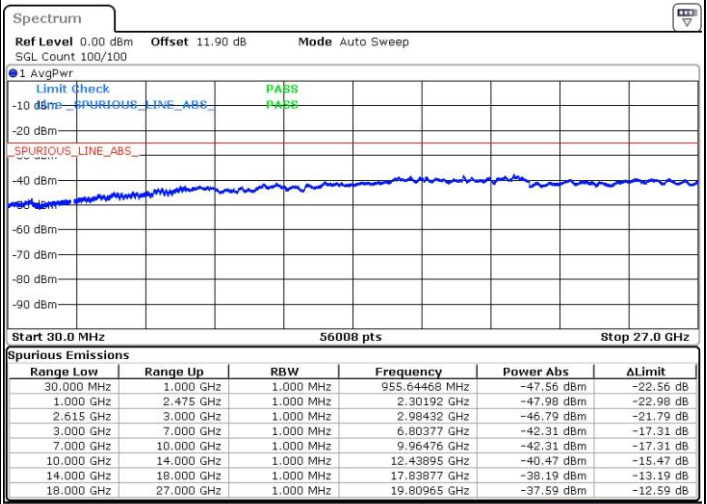

Lowest Channel / FullIRB

N/A

Date: 4.OCT.2018 08:18:03

LTE Band 7 / 20MHz+20MHz

QPSK

Middle Channel / 1RB0 and 1RB99

Middle Channel / 1RB99 and 1RB0

Date: 4.OCT.2018 08:24:41

Date: 4.OCT.2018 08:25:47

Middle Channel / FullIRB

N/A

Date: 4.OCT.2018 08:19:09

LTE Band 7 / 20MHz+20MHz

QPSK

Highest Channel / 1RB0 and 1RB99

Highest Channel / 1RB99 and 1RB0

Date: 4.OCT.2018 08:57:41

Date: 4.OCT.2018 08:52:10

Highest Channel / FullIRB

N/A

Date: 4.OCT.2018 08:58:48

LTE Band 7 / 10MHz+20MHz

16QAM

Lowest Channel / 1RB0 and 1RB99

Lowest Channel / 1RB49 and 1RB0

Date: 4.OCT.2018 04:13:42

Date: 4.OCT.2018 04:10:23

Lowest Channel / FullIRB

N/A

Date: 4.OCT.2018 04:17:01

LTE Band 7 / 10MHz+20MHz

16QAM