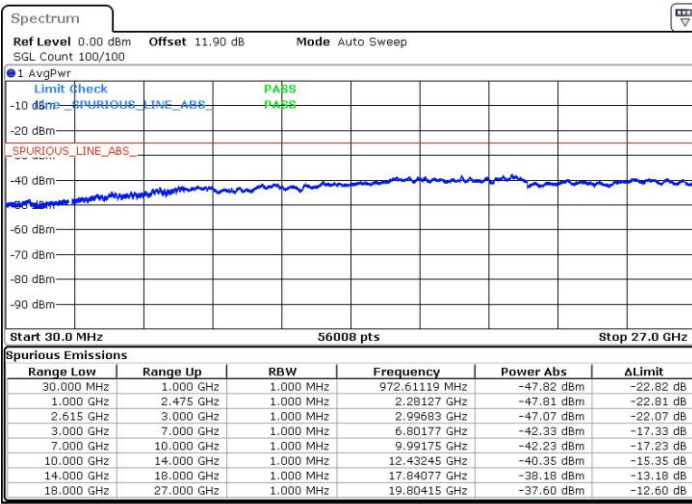

Lowest Channel / 1RB49 and 1RB0

Date: 4.OCT.2018 04:13:42

Date: 4.OCT.2018 04:10:23

Lowest Channel / FullIRB

N/A

Date: 4.OCT.2018 04:17:01

LTE Band 7 / 10MHz+20MHz

16QAM

MiddleChannel / 1RB0 and 1RB99

Middle Channel / 1RB49 and 1RB0

Date: 4.OCT.2018 04:23:39

Date: 4.OCT.2018 04:26:57

Middle Channel / FullIRB

N/A

Date: 4.OCT.2018 04:20:19

LTE Band 7 / 10MHz+20MHz

16QAM

Highest Channel / 1RB0 and 1RB99

Highest Channel / 1RB49 and 1RB0

Date: 4.OCT.2018 04:33:35

Date: 4.OCT.2018 04:30:17

Highest Channel / FullIRB

N/A

Date: 4.OCT.2018 04:36:54