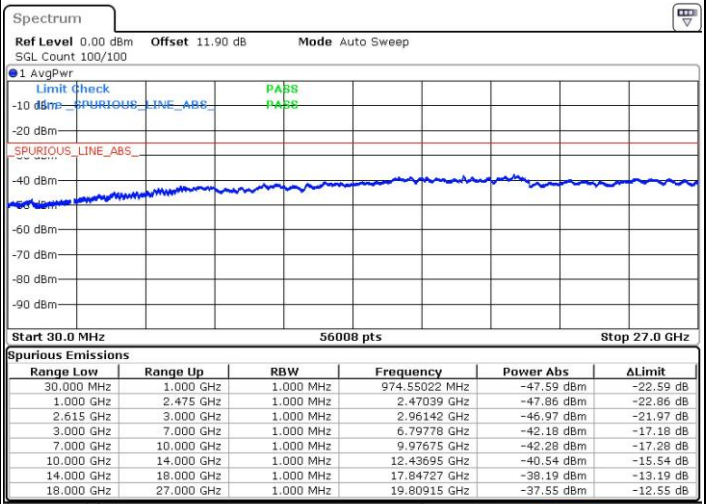

N/A

Date: 4.OCT.2018 04:46:50

LTE Band 7 / 20MHz+10MHz

16QAM

Middle Channel / 1RB0 and 1RB49

Middle Channel / 1RB99 and 1RB0

Date: 4.OCT.2018 04:53:28

Date: 4.OCT.2018 04:56:47

Middle Channel / FullIRB

N/A

Date: 4.OCT.2018 04:50:09

LTE Band 7 / 20MHz+10MHz

16QAM

Highest Channel / 1RB0 and 1RB49

Highest Channel / 1RB99 and 1RB0

Date: 4.OCT.2018 05:03:24