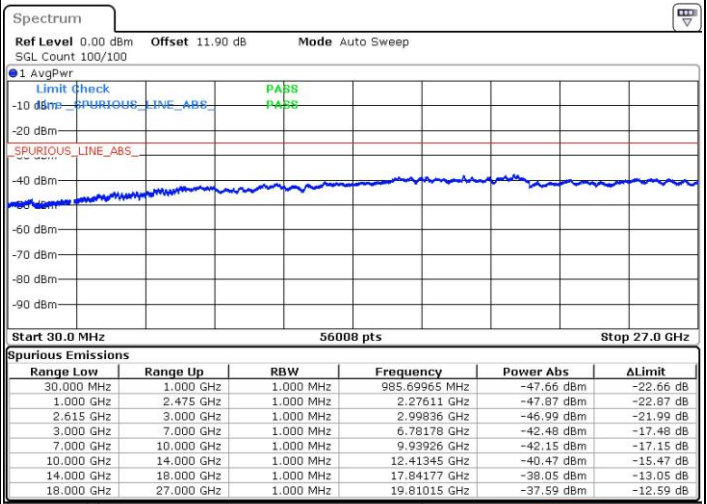

Highest Channel / FullIRB

N/A

Date: 4.OCT.2018 10:05:04

LTE Band 7 / 15MHz+15MHz

16QAM

Lowest Channel / 1RB0 and 1RB74

Lowest Channel / 1RB74 and 1RB0

Date: 4.OCT.2018 05:13:21

Date: 4.OCT.2018 05:10:02

Lowest Channel / FullIRB

N/A

Date: 4.OCT.2018 05:16:40

LTE Band 7 / 15MHz+15MHz

16QAM

Middle Channel / 1RB0 and 1RB74

Middle Channel / 1RB74 and 1RB0

Date: 4.OCT.2018 05:23:17

Date: 4.OCT.2018 05:26:36

Middle Channel / FullIRB

N/A

Date: 4.OCT.2018 05:19:59

LTE Band 7 / 15MHz+15MHz

16QAM

Highest Channel / 1RB0 and 1RB74

Highest Channel / 1RB74 and 1RB0

Date: 4.OCT.2018 05:33:14

Date: 4.OCT.2018 05:29:55

Highest Channel / FullIRB

N/A

Date: 4.OCT.2018 05:36:33

LTE Band 7 / 15MHz+20MHz

16QAM