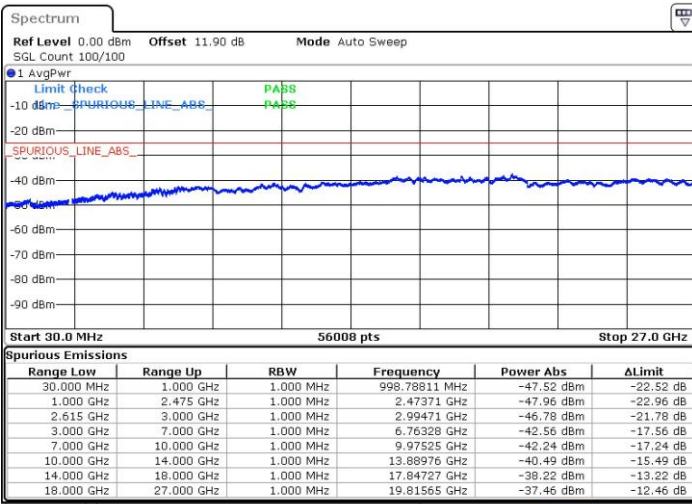

Highest Channel / FullIRB

N/A

Date: 4.OCT.2018 10:05:04

LTE Band 7 / 15MHz+15MHz

16QAM

Lowest Channel / 1RB0 and 1RB74

Lowest Channel / 1RB74 and 1RB0

Date: 4.OCT.2018 05:13:21

Date: 4.OCT.2018 05:10:02

Lowest Channel / FullIRB

N/A

Date: 4.OCT.2018 05:16:40

LTE Band 7 / 15MHz+15MHz

16QAM

Middle Channel / 1RB0 and 1RB74

Middle Channel / 1RB74 and 1RB0

Date: 4.OCT.2018 05:23:17

Date: 4.OCT.2018 05:26:36

Middle Channel / FullIRB

N/A

Date: 4.OCT.2018 05:19:59

LTE Band 7 / 15MHz+15MHz

16QAM

Highest Channel / 1RB0 and 1RB74

Highest Channel / 1RB74 and 1RB0

Date: 4.OCT.2018 05:33:14

Date: 4.OCT.2018 05:29:55

Highest Channel / FullIRB

N/A

Date: 4.OCT.2018 05:36:33

LTE Band 7 / 15MHz+20MHz

16QAM