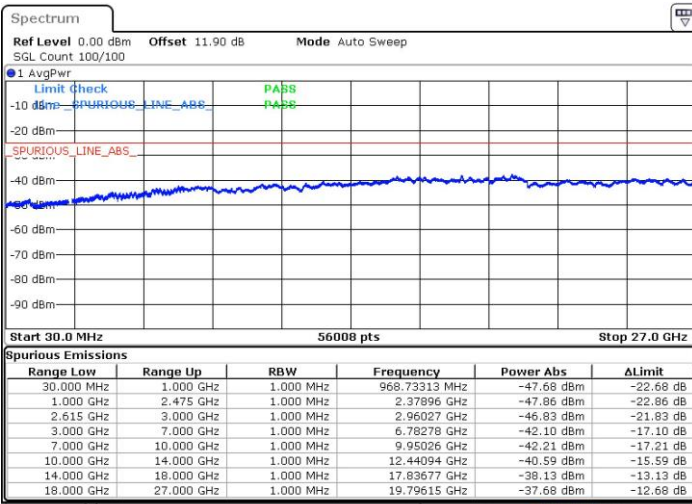

LTE Band 7 / 15MHz+20MHz

16QAM

Highest Channel / 1RB0 and 1RB99

Highest Channel / 1RB74 and 1RB0

Date: 4.OCT.2018 06:37:07

Date: 4.OCT.2018 06:33:48

Highest Channel / FullIRB

N/A

Date: 4.OCT.2018 06:40:26

LTE Band 7 / 20MHz+10MHz

16QAM

Lowest Channel / 1RB0 and 1RB49

Lowest Channel / 1RB99 and 1RB0

Date: 4.OCT.2018 04:43:31

Date: 4.OCT.2018 04:40:13

Lowest Channel / FullIRB

N/A

Date: 4.OCT.2018 04:46:50

LTE Band 7 / 20MHz+10MHz

16QAM

Middle Channel / 1RB0 and 1RB49

Middle Channel / 1RB99 and 1RB0

Date: 4.OCT.2018 04:53:28

Date: 4.OCT.2018 04:56:47

Middle Channel / FullIRB

N/A

Date: 4.OCT.2018 04:50:09

LTE Band 7 / 20MHz+10MHz

16QAM

Highest Channel / 1RB0 and 1RB49

Highest Channel / 1RB99 and 1RB0

Date: 4.OCT.2018 05:03:24