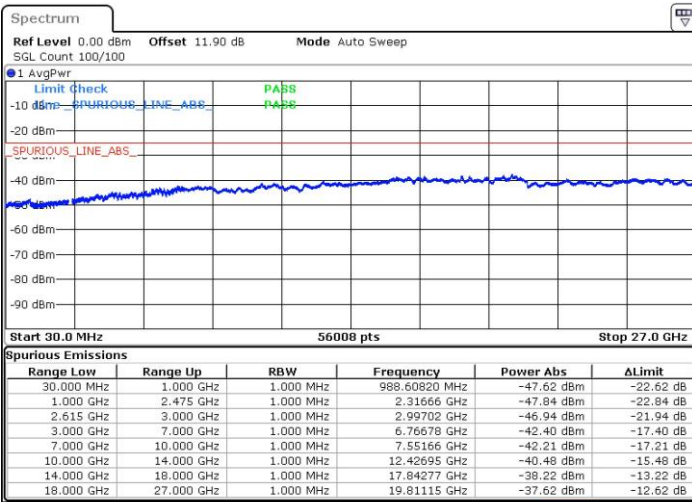

N/A

Date: 4.OCT.2018 09:35:37

LTE Band 7 / 15MHz+10MHz

16QAM

Highest Channel / 1RB0 and 1RB49

Highest Channel / 1RB74 and 1RB0

Date: 4.OCT.2018 10:01:45

Date: 4.OCT.2018 09:58:26

Highest Channel / FullIRB

N/A

Date: 4.OCT.2018 10:05:04

LTE Band 7 / 15MHz+15MHz

16QAM

Lowest Channel / 1RB0 and 1RB74

Lowest Channel / 1RB74 and 1RB0

Date: 4.OCT.2018 05:13:21

Date: 4.OCT.2018 05:10:02

Lowest Channel / FullIRB

N/A

Date: 4.OCT.2018 05:16:40

LTE Band 7 / 15MHz+15MHz

16QAM

Middle Channel / 1RB0 and 1RB74

Middle Channel / 1RB74 and 1RB0