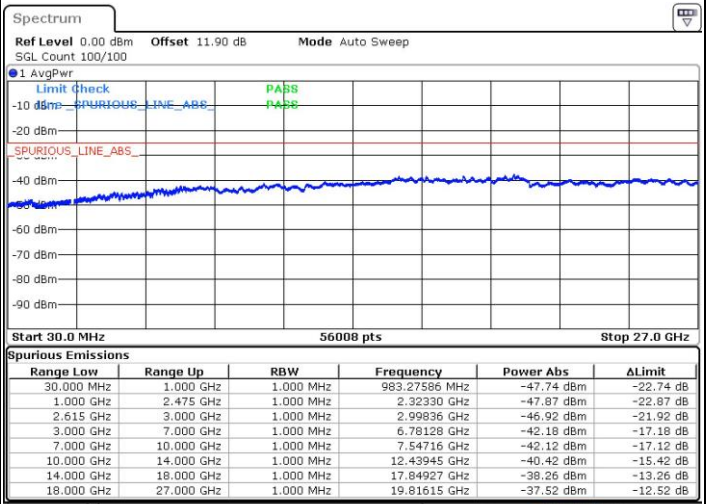

Date: 4.OCT.2018 07:18:28

LTE Band 7 / 20MHz+15MHz

QPSK

Highest Channel / 1RB0 and 1RB74

Highest Channel / 1RB99 and 1RB0

Date: 4.OCT.2018 07:52:00

Date: 4.OCT.2018 07:42:43

Highest Channel / FullIRB

N/A

Date: 4.OCT.2018 07:53:06

LTE Band 7 / 20MHz+20MHz

QPSK

Lowest Channel / 1RB0 and 1RB99

Lowest Channel / 1RB99 and 1RB0

Date: 4.OCT.2018 08:12:31

Date: 4.OCT.2018 08:11:25

Lowest Channel / FullIRB

N/A

Date: 4.OCT.2018 08:18:03

LTE Band 7 / 20MHz+20MHz

QPSK

Middle Channel / 1RB0 and 1RB99

Middle Channel / 1RB99 and 1RB0

Date: 4.OCT.2018 08:24:41

Date: 4.OCT.2018 08:25:47

Middle Channel / FullIRB

N/A

Date: 4.OCT.2018 08:19:09

LTE Band 7 / 20MHz+20MHz

QPSK

Highest Channel / 1RB0 and 1RB99

Highest Channel / 1RB99 and 1RB0