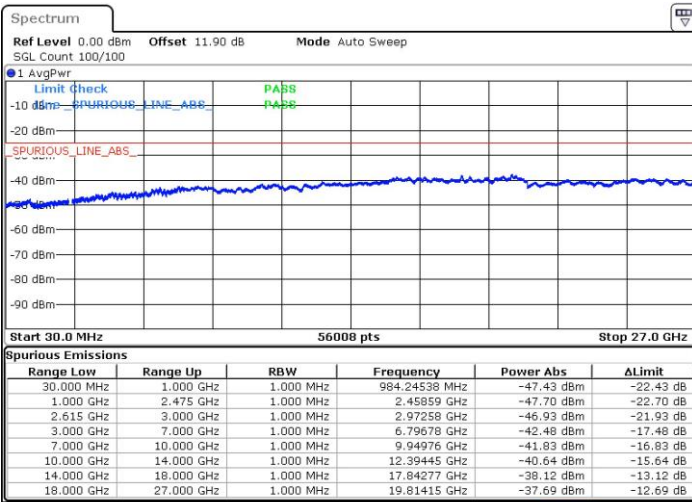

Highest Channel / FullIRB

N/A

Date: 4.OCT.2018 05:06:42