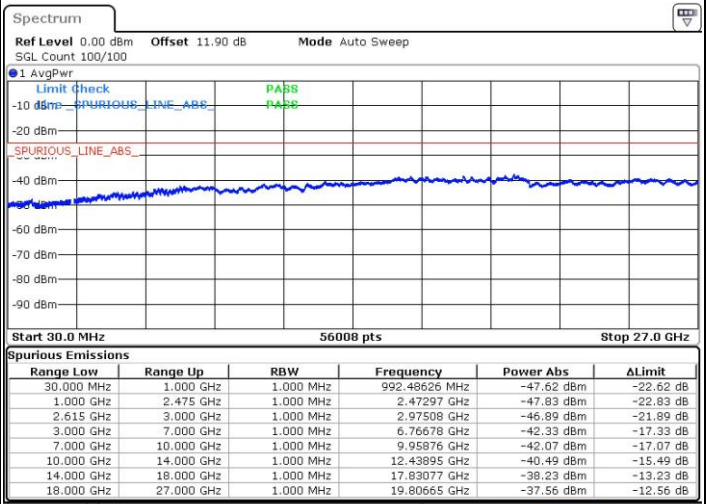

N/A

Date: 4.OCT.2018 07:53:06

LTE Band 7 / 20MHz+20MHz

QPSK

Lowest Channel / 1RB0 and 1RB99

Lowest Channel / 1RB99 and 1RB0

Date: 4.OCT.2018 08:12:31

Date: 4.OCT.2018 08:11:25

Lowest Channel / FullIRB

N/A

Date: 4.OCT.2018 08:18:03

LTE Band 7 / 20MHz+20MHz

QPSK

Middle Channel / 1RB0 and 1RB99

Middle Channel / 1RB99 and 1RB0

Date: 4.OCT.2018 08:24:41

Date: 4.OCT.2018 08:25:47

Middle Channel / FullIRB

N/A

Date: 4.OCT.2018 08:19:09

LTE Band 7 / 20MHz+20MHz

QPSK

Highest Channel / 1RB0 and 1RB99

Highest Channel / 1RB99 and 1RB0

Date: 4.OCT.2018 08:57:41

Date: 4.OCT.2018 08:52:10

Highest Channel / FullIRB

N/A

Date: 4.OCT.2018 08:58:48

LTE Band 7 / 10MHz+20MHz

16QAM

Lowest Channel / 1RB0 and 1RB99