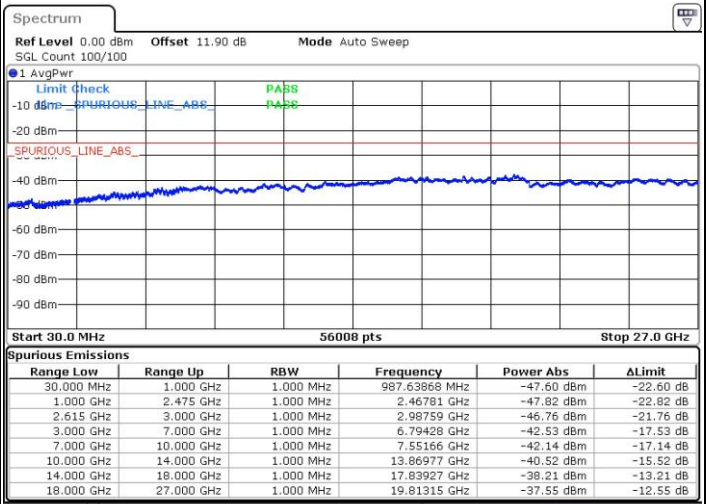

LTE Band 7 / 20MHz+15MHz

QPSK

MiddleChannel / 1RB0 and 1RB74

Middle Channel / 1RB99 and 1RB0

Date: 4.OCT.2018 07:23:59

Date: 4.OCT.2018 07:25:05

Middle Channel / FullIRB

N/A

Date: 4.OCT.2018 07:18:28

LTE Band 7 / 20MHz+15MHz

QPSK

Highest Channel / 1RB0 and 1RB74

Highest Channel / 1RB99 and 1RB0

Date: 4.OCT.2018 07:52:00

Date: 4.OCT.2018 07:42:43

Highest Channel / FullIRB

N/A

Date: 4.OCT.2018 07:53:06

LTE Band 7 / 20MHz+20MHz

QPSK

Lowest Channel / 1RB0 and 1RB99

Lowest Channel / 1RB99 and 1RB0

Date: 4.OCT.2018 08:12:31

Date: 4.OCT.2018 08:11:25