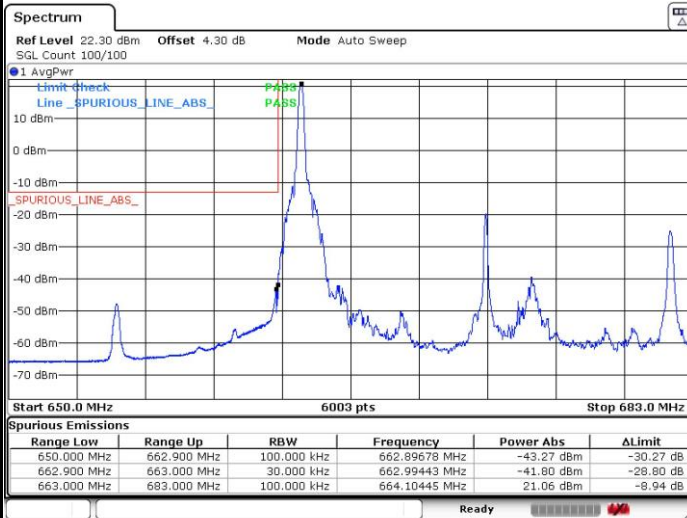

Lowest Band Edge / Full RB

Date: 8 SEP.2018 17:09:52

Highest Band Edge / Full RB

Date: 8 SEP.2018 17:25:08

LTE Band 71 / 15MHz / 16QAM

Lowest Band Edge / 1 RB

Date: 8 SEP.2018 17:13:34

Highest Band Edge / 1 RB

Date: 8 SEP.2018 17:17:17

Lowest Band Edge / Full RB

Date: 8 SEP.2018 17:11:02

Highest Band Edge / Full RB

Date: 8 SEP.2018 17:22:54

LTE Band 71 / 20MHz / QPSK

Lowest Band Edge / 1 RB

Date: 8 SEP.2018 17:36:28

Highest Band Edge / 1 RB

Date: 8 SEP.2018 17:33:31

Lowest Band Edge / Full RB

Date: 8 SEP.2018 17:45:50

Highest Band Edge / Full RB

Date: 8 SEP.2018 17:27:13

LTE Band 71 / 20MHz / 16QAM

Lowest Band Edge / 1 RB

Date: 8 SEP.2018 17:37:25

Highest Band Edge / 1RB

Date: 8 SEP.2018 17:32:44

Lowest Band Edge / Full RB

Date: 8 SEP.2018 17:44:05

Highest Band Edge / Full RB

Date: 8 SEP.2018 17:28:46

LTE Band 71 / 5MHz / 64QAM