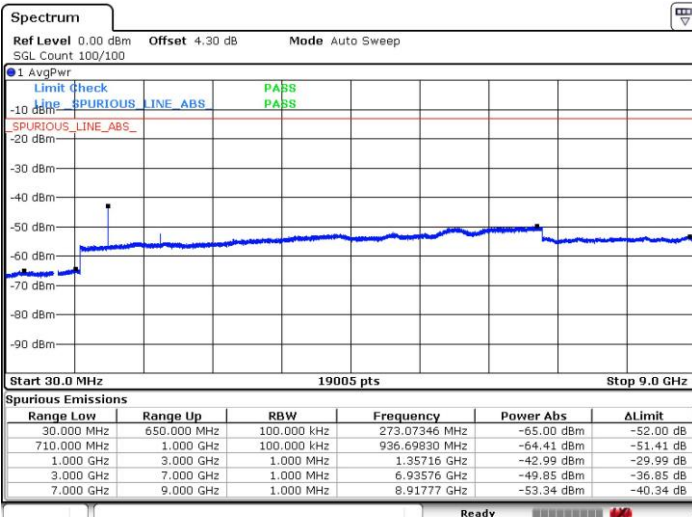

Lowest Band Edge / Full RB

Highest Band Edge / Full RB

LTE Band 71 / 20MHz / 64QAM

Lowest Band Edge / 1 RB

Highest Band Edge / 1 RB

Lowest Band Edge / Full RB

Highest Band Edge / Full RB

**Conducted Spurious Emission**

LTE Band 71 / 5MHz

Lowest Channel / QPSK

Lowest Channel / 16QAM

Date: 8 SEP.2018 18:20:41

Date: 8 SEP.2018 18:20:12

Middle Channel / QPSK

Middle Channel / 16QAM

Date: 8 SEP.2018 18:18:23

Date: 8 SEP.2018 18:17:51

LTE Band 71 / 5MHz

Highest Channel / QPSK

Date: 8 SEP.2018 18:16:46

Highest Channel / 16QAM

Date: 8 SEP.2018 18:16:20

LTE Band 71 / 10MHz

Lowest Channel / QPSK