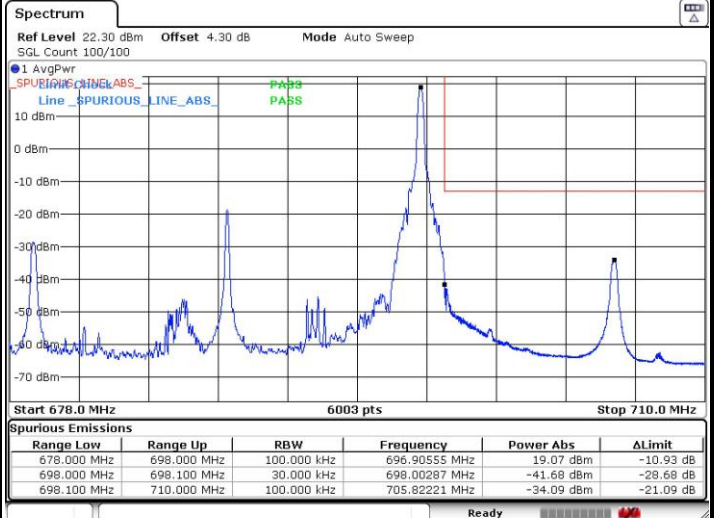

Date: 8 SEP.2018 17:17:17

Lowest Band Edge / Full RB

Date: 8 SEP.2018 17:11:02

Highest Band Edge / Full RB

Date: 8 SEP.2018 17:22:54

LTE Band 71 / 20MHz / QPSK

Lowest Band Edge / 1 RB

Date: 8 SEP.2018 17:36:28

Highest Band Edge / 1 RB

Date: 8 SEP.2018 17:33:31

Lowest Band Edge / Full RB

Date: 8 SEP.2018 17:45:50

Highest Band Edge / Full RB

Date: 8 SEP.2018 17:27:13

LTE Band 71 / 20MHz / 16QAM

Lowest Band Edge / 1 RB

Date: 8 SEP.2018 17:37:25

Highest Band Edge / 1RB

Date: 8 SEP.2018 17:32:44

Lowest Band Edge / Full RB

Date: 8 SEP.2018 17:44:05

Highest Band Edge / Full RB

Date: 8 SEP.2018 17:28:46

LTE Band 71 / 5MHz / 64QAM

Lowest Band Edge / 1 RB

Date: 8 SEP.2018 16:46:59

Highest Band Edge / 1 RB

Date: 8 SEP.2018 16:52:05

Lowest Band Edge / Full RB

Date: 8 SEP.2018 16:46:05

Highest Band Edge / Full RB

Date: 8 SEP.2018 16:52:56