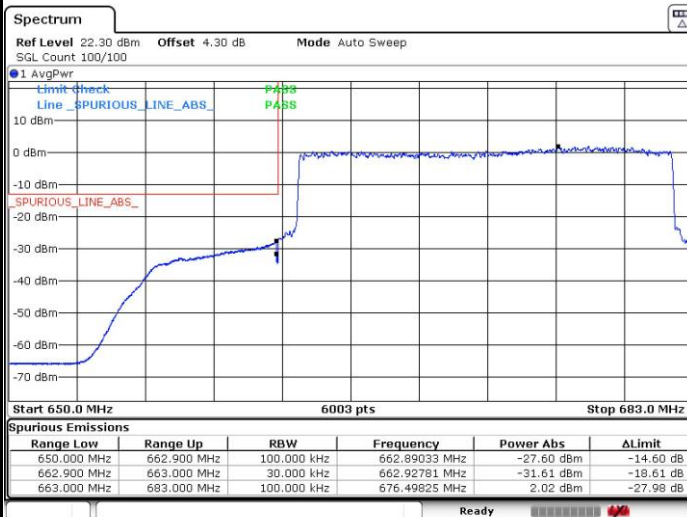

Lowest Band Edge / Full RB

Date: 8 SEP.2018 17:09:52

Highest Band Edge / Full RB

Date: 8 SEP.2018 17:25:08

LTE Band 71 / 15MHz / 16QAM

Lowest Band Edge / 1 RB

Date: 8 SEP.2018 17:13:34

Highest Band Edge / 1 RB

Date: 8 SEP.2018 17:17:17

Lowest Band Edge / Full RB

Date: 8 SEP.2018 17:11:02

Highest Band Edge / Full RB

Date: 8 SEP.2018 17:22:54

LTE Band 71 / 20MHz / QPSK

Lowest Band Edge / 1 RB

Date: 8 SEP.2018 17:36:28

Highest Band Edge / 1 RB

Date: 8 SEP.2018 17:33:31

Lowest Band Edge / Full RB

Date: 8 SEP.2018 17:45:50

Highest Band Edge / Full RB

Date: 8 SEP.2018 17:27:13

LTE Band 71 / 20MHz / 16QAM

Lowest Band Edge / 1 RB

Date: 8 SEP.2018 17:37:25

Highest Band Edge / 1RB

Date: 8 SEP.2018 17:32:44

Lowest Band Edge / Full RB

Date: 8 SEP.2018 17:44:05

Highest Band Edge / Full RB

Date: 8 SEP.2018 17:28:46

LTE Band 71 / 5MHz / 64QAM