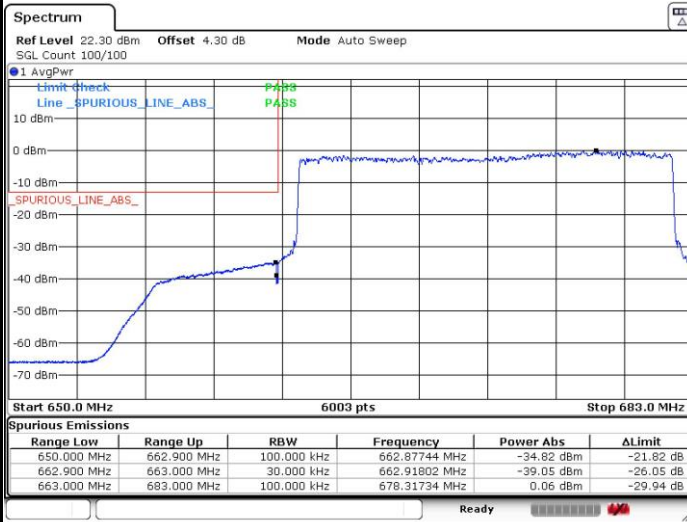

LTE Band 71 / 10MHz / 64QAM

Lowest Band Edge / 1 RB

Highest Band Edge / 1 RB

Lowest Band Edge / Full RB

Highest Band Edge / Full RB

LTE Band 71 / 15MHz / 64QAM

Lowest Band Edge / 1 RB

Highest Band Edge / 1 RB

Lowest Band Edge / Full RB

Highest Band Edge / Full RB

LTE Band 71 / 20MHz / 64QAM

Lowest Band Edge / 1 RB

Highest Band Edge / 1 RB

Lowest Band Edge / Full RB

Highest Band Edge / Full RB

**Conducted Spurious Emission**

LTE Band 71 / 5MHz

Lowest Channel / QPSK

Lowest Channel / 16QAM

Date: 8 SEP.2018 18:20:41

Date: 8 SEP.2018 18:20:12

Middle Channel / QPSK

Middle Channel / 16QAM

Date: 8 SEP.2018 18:18:23

Date: 8 SEP.2018 18:17:51

LTE Band 71 / 5MHz

Highest Channel / QPSK

Date: 8 SEP.2018 18:16:46

Highest Channel / 16QAM

Date: 8 SEP.2018 18:16:20

LTE Band 71 / 10MHz

Lowest Channel / QPSK