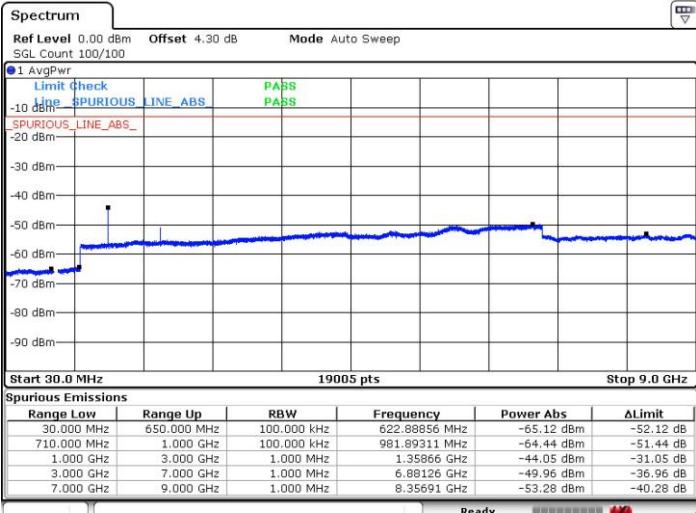

Date: 8 SEP.2018 18:04:03

Date: 8 SEP.2018 18:03:35

LTE Band 71 / 20MHz

Lowest Channel / QPSK

Lowest Channel / 16QAM

Date: 8 SEP.2018 17:49:45

Date: 8 SEP.2018 17:50:24

LTE Band 71 / 20MHz

Middle Channel / QPSK

Middle Channel / 16QAM

Date: 8 SEP.2018 17:52:47

Date: 8 SEP.2018 17:52:19

Highest Channel / QPSK

Highest Channel / 16QAM

Date: 8 SEP.2018 17:53:25

Date: 8 SEP.2018 17:53:55