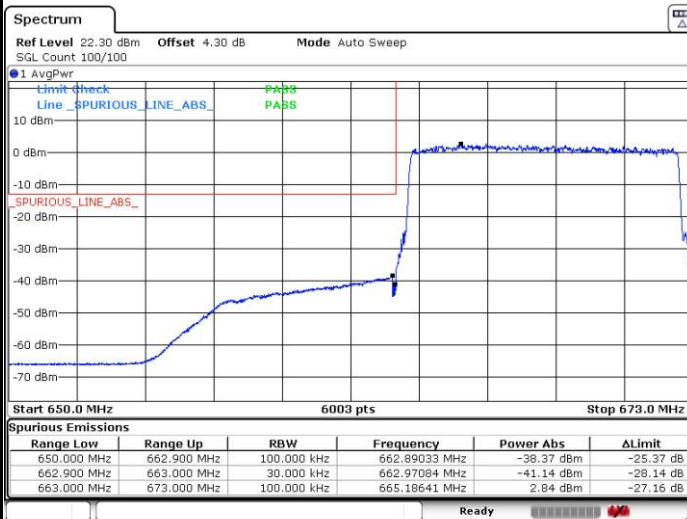

Lowest Band Edge / 1 RB

Date: 8 SEP.2018 16:46:59

Highest Band Edge / 1 RB

Date: 8 SEP.2018 16:52:05

Lowest Band Edge / Full RB

Date: 8 SEP.2018 16:46:05

Highest Band Edge / Full RB

Date: 8 SEP.2018 16:52:56

LTE Band 71 / 10MHz / 64QAM

Lowest Band Edge / 1 RB

Highest Band Edge / 1 RB

Lowest Band Edge / Full RB

Highest Band Edge / Full RB

LTE Band 71 / 15MHz / 64QAM

Lowest Band Edge / 1 RB

Highest Band Edge / 1 RB

Lowest Band Edge / Full RB

Highest Band Edge / Full RB

LTE Band 71 / 20MHz / 64QAM

Lowest Band Edge / 1 RB

Highest Band Edge / 1 RB

Lowest Band Edge / Full RB

Highest Band Edge / Full RB

**Conducted Spurious Emission**