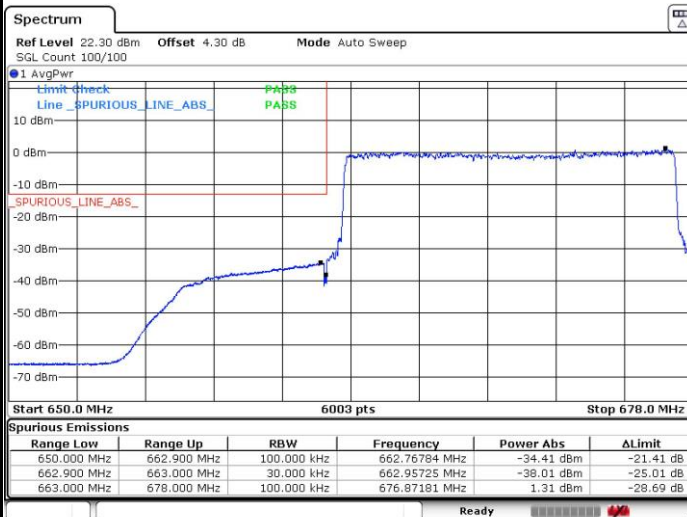

Lowest Band Edge / 1 RB

Date: 8 SEP.2018 16:46:59

Highest Band Edge / 1 RB

Date: 8 SEP.2018 16:52:05

Lowest Band Edge / Full RB

Date: 8 SEP.2018 16:46:05

Highest Band Edge / Full RB

Date: 8 SEP.2018 16:52:56

LTE Band 71 / 10MHz / 64QAM

Lowest Band Edge / 1 RB

Highest Band Edge / 1 RB

Lowest Band Edge / Full RB

Highest Band Edge / Full RB

LTE Band 71 / 15MHz / 64QAM

Lowest Band Edge / 1 RB

Highest Band Edge / 1 RB

Lowest Band Edge / Full RB

Highest Band Edge / Full RB

LTE Band 71 / 20MHz / 64QAM

Lowest Band Edge / 1 RB

Highest Band Edge / 1 RB

Lowest Band Edge / Full RB

Highest Band Edge / Full RB

**Conducted Spurious Emission**