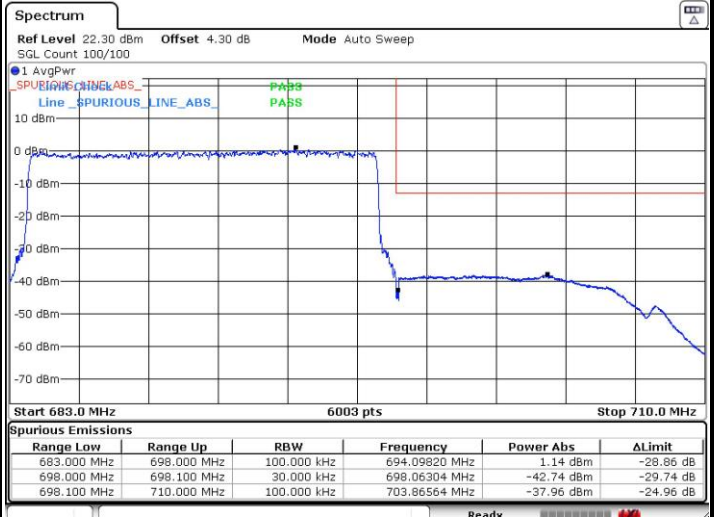

Lowest Band Edge / 1 RB

Date: 8 SEP.2018 16:46:59

Highest Band Edge / 1 RB

Date: 8 SEP.2018 16:52:05

Lowest Band Edge / Full RB

Date: 8 SEP.2018 16:46:05

Highest Band Edge / Full RB

Date: 8 SEP.2018 16:52:56

LTE Band 71 / 10MHz / 64QAM

Lowest Band Edge / 1 RB

Highest Band Edge / 1 RB

Lowest Band Edge / Full RB

Highest Band Edge / Full RB

LTE Band 71 / 15MHz / 64QAM

Lowest Band Edge / 1 RB

Highest Band Edge / 1 RB

Lowest Band Edge / Full RB

Highest Band Edge / Full RB

LTE Band 71 / 20MHz / 64QAM

Lowest Band Edge / 1 RB

Highest Band Edge / 1 RB

Lowest Band Edge / Full RB

Highest Band Edge / Full RB

**Conducted Spurious Emission**