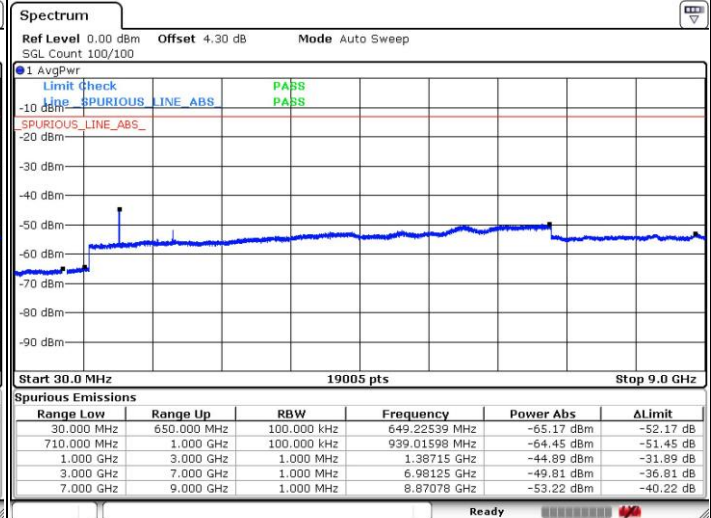

Lowest Band Edge / Full RB

Highest Band Edge / Full RB

LTE Band 71 / 20MHz / 64QAM

Lowest Band Edge / 1 RB

Highest Band Edge / 1 RB

Lowest Band Edge / Full RB

Highest Band Edge / Full RB

**Conducted Spurious Emission**

LTE Band 71 / 5MHz

Lowest Channel / QPSK

Lowest Channel / 16QAM

Date: 8 SEP.2018 18:20:41

Date: 8 SEP.2018 18:20:12

Middle Channel / QPSK

Middle Channel / 16QAM

Date: 8 SEP.2018 18:18:23

Date: 8 SEP.2018 18:17:51

LTE Band 71 / 5MHz

Highest Channel / QPSK

Date: 8 SEP.2018 18:16:46

Highest Channel / 16QAM

Date: 8 SEP.2018 18:16:20

LTE Band 71 / 10MHz

Lowest Channel / QPSK

Date: 8 SEP.2018 18:09:22

Lowest Channel / 16QAM

Date: 8 SEP.2018 18:10:01

LTE Band 71 / 10MHz

Middle Channel / QPSK

Middle Channel / 16QAM

Date: 8 SEP.2018 18:13:12

Date: 8 SEP.2018 18:12:45