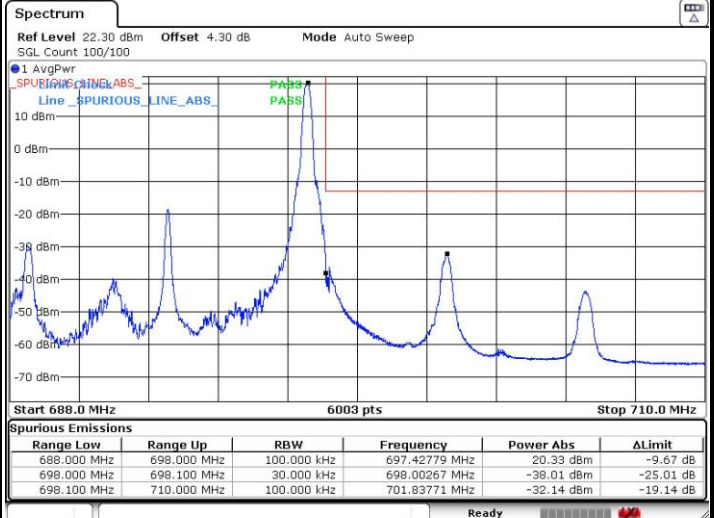

LTE Band 71 / 5MHz / 16QAM

Lowest Band Edge / 1 RB

Highest Band Edge / 1 RB

Lowest Band Edge / Full RB

Highest Band Edge / Full RB

LTE Band 71 / 10MHz / QPSK

Lowest Band Edge / 1 RB

Date: 8 SEP.2018 17:03:59

Highest Band Edge / 1 RB

Date: 8 SEP.2018 17:00:53

Lowest Band Edge / Full RB

Date: 8 SEP.2018 17:08:13

Highest Band Edge / Full RB

Date: 8 SEP.2018 16:55:55

LTE Band 71 / 10MHz / 16QAM

Lowest Band Edge / 1 RB

Highest Band Edge / 1 RB

Lowest Band Edge / Full RB

Highest Band Edge / Full RB

LTE Band 71 / 15MHz / QPSK

Lowest Band Edge / 1 RB

Date: 8 SEP.2018 17:14:22

Highest Band Edge / 1 RB

Date: 8 SEP.2018 17:16:19