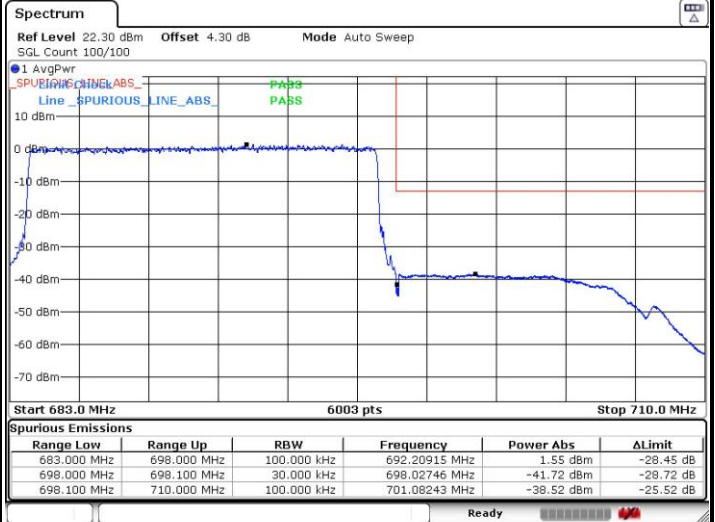

Highest Band Edge / 1 RB

Lowest Band Edge / Full RB

Highest Band Edge / Full RB

LTE Band 71 / 15MHz / QPSK

Lowest Band Edge / 1 RB

Date: 8 SEP.2018 17:14:22

Highest Band Edge / 1 RB

Date: 8 SEP.2018 17:16:19

Lowest Band Edge / Full RB

Date: 8 SEP.2018 17:09:52

Highest Band Edge / Full RB

Date: 8 SEP.2018 17:25:08

LTE Band 71 / 15MHz / 16QAM

Lowest Band Edge / 1 RB

Date: 8 SEP.2018 17:13:34

Highest Band Edge / 1 RB

Date: 8 SEP.2018 17:17:17

Lowest Band Edge / Full RB

Date: 8 SEP.2018 17:11:02

Highest Band Edge / Full RB

Date: 8 SEP.2018 17:22:54

LTE Band 71 / 20MHz / QPSK

Lowest Band Edge / 1 RB

Date: 8 SEP.2018 17:36:28

Highest Band Edge / 1 RB

Date: 8 SEP.2018 17:33:31

Lowest Band Edge / Full RB

Date: 8 SEP.2018 17:45:50

Highest Band Edge / Full RB

Date: 8 SEP.2018 17:27:13

LTE Band 71 / 20MHz / 16QAM

Lowest Band Edge / 1 RB