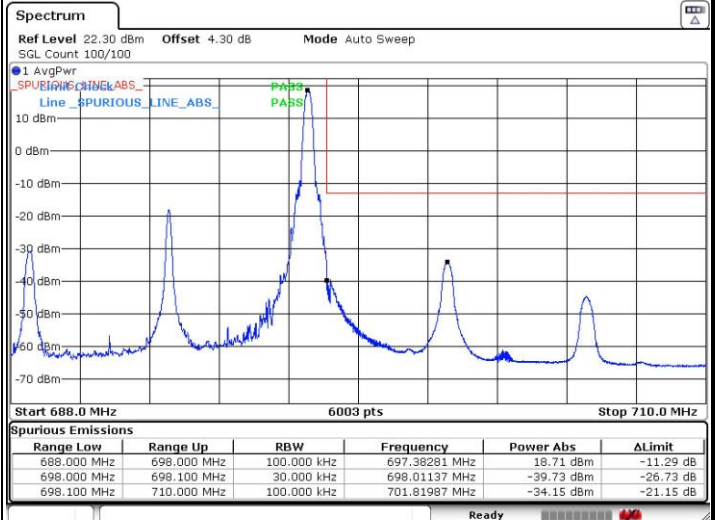

Date: 8 SEP.2018 17:37:25

Highest Band Edge / 1RB

Date: 8 SEP.2018 17:32:44

Lowest Band Edge / Full RB

Date: 8 SEP.2018 17:44:05

Highest Band Edge / Full RB

Date: 8 SEP.2018 17:28:46

LTE Band 71 / 5MHz / 64QAM

Lowest Band Edge / 1 RB

Date: 8 SEP.2018 16:46:59

Highest Band Edge / 1 RB

Date: 8 SEP.2018 16:52:05

Lowest Band Edge / Full RB

Date: 8 SEP.2018 16:46:05

Highest Band Edge / Full RB

Date: 8 SEP.2018 16:52:56

LTE Band 71 / 10MHz / 64QAM

Lowest Band Edge / 1 RB

Highest Band Edge / 1 RB

Lowest Band Edge / Full RB

Highest Band Edge / Full RB

LTE Band 71 / 15MHz / 64QAM

Lowest Band Edge / 1 RB

Highest Band Edge / 1 RB

Lowest Band Edge / Full RB

Highest Band Edge / Full RB

LTE Band 71 / 20MHz / 64QAM

Lowest Band Edge / 1 RB

Highest Band Edge / 1 RB

Lowest Band Edge / Full RB

Highest Band Edge / Full RB

**Conducted Spurious Emission**