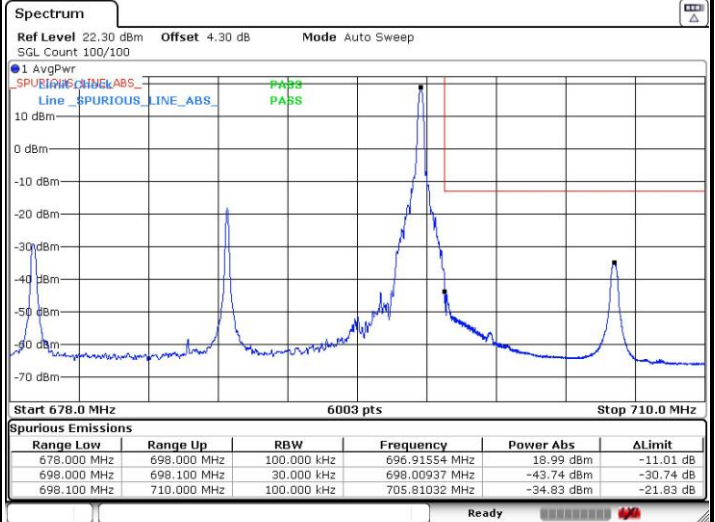

LTE Band 71 / 10MHz / 64QAM

Lowest Band Edge / 1 RB

Highest Band Edge / 1 RB

Lowest Band Edge / Full RB

Highest Band Edge / Full RB

LTE Band 71 / 15MHz / 64QAM

Lowest Band Edge / 1 RB

Highest Band Edge / 1 RB

Lowest Band Edge / Full RB

Highest Band Edge / Full RB

LTE Band 71 / 20MHz / 64QAM

Lowest Band Edge / 1 RB

Highest Band Edge / 1 RB

Lowest Band Edge / Full RB

Highest Band Edge / Full RB

**Conducted Spurious Emission**

LTE Band 71 / 5MHz

Lowest Channel / QPSK

Lowest Channel / 16QAM

Date: 8 SEP.2018 18:20:41

Date: 8 SEP.2018 18:20:12

Middle Channel / QPSK

Middle Channel / 16QAM

Date: 8 SEP.2018 18:18:23

Date: 8 SEP.2018 18:17:51

LTE Band 71 / 5MHz

Highest Channel / QPSK

Date: 8 SEP.2018 18:16:46

Highest Channel / 16QAM

Date: 8 SEP.2018 18:16:20

LTE Band 71 / 10MHz

Lowest Channel / QPSK