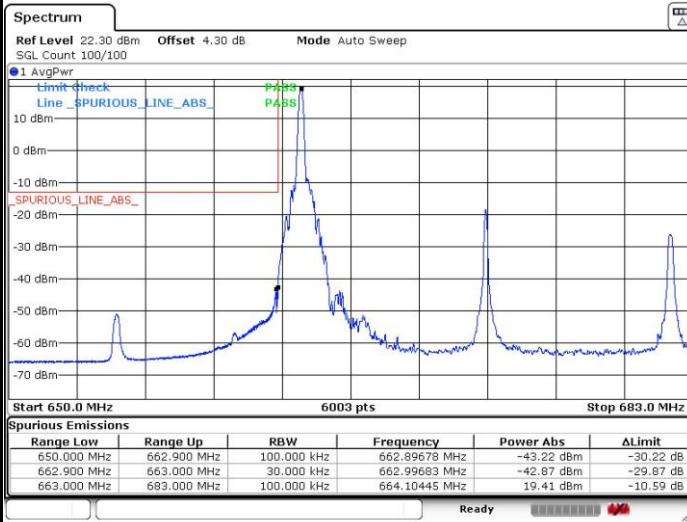

LTE Band 71 / 10MHz / 64QAM

Lowest Band Edge / 1 RB

Highest Band Edge / 1 RB

Lowest Band Edge / Full RB

Highest Band Edge / Full RB

LTE Band 71 / 15MHz / 64QAM

Lowest Band Edge / 1 RB

Highest Band Edge / 1 RB

Lowest Band Edge / Full RB

Highest Band Edge / Full RB

LTE Band 71 / 20MHz / 64QAM

Lowest Band Edge / 1 RB

Highest Band Edge / 1 RB

Lowest Band Edge / Full RB

Highest Band Edge / Full RB

**Conducted Spurious Emission**

LTE Band 71 / 5MHz

Lowest Channel / QPSK

Lowest Channel / 16QAM

Date: 8 SEP.2018 18:20:41

Date: 8 SEP.2018 18:20:12

Middle Channel / QPSK

Middle Channel / 16QAM

Date: 8 SEP.2018 18:18:23

Date: 8 SEP.2018 18:17:51

LTE Band 71 / 5MHz

Highest Channel / QPSK

Date: 8 SEP.2018 18:16:46

Highest Channel / 16QAM

Date: 8 SEP.2018 18:16:20

LTE Band 71 / 10MHz

Lowest Channel / QPSK