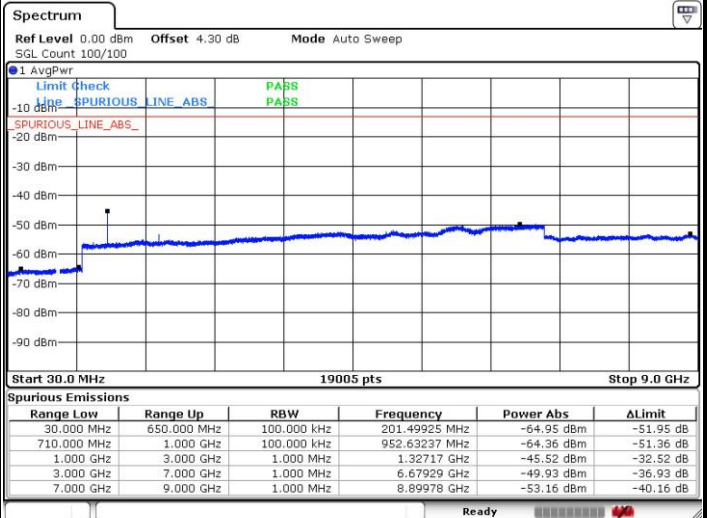

LTE Band 71 / 10MHz / 64QAM

Lowest Band Edge / 1 RB

Highest Band Edge / 1 RB

Lowest Band Edge / Full RB

Highest Band Edge / Full RB

LTE Band 71 / 15MHz / 64QAM

Lowest Band Edge / 1 RB

Highest Band Edge / 1 RB

Lowest Band Edge / Full RB

Highest Band Edge / Full RB

LTE Band 71 / 20MHz / 64QAM

Lowest Band Edge / 1 RB

Highest Band Edge / 1 RB

Lowest Band Edge / Full RB

Highest Band Edge / Full RB

**Conducted Spurious Emission**

LTE Band 71 / 5MHz

Lowest Channel / QPSK

Lowest Channel / 16QAM

Date: 8 SEP.2018 18:20:41

Date: 8 SEP.2018 18:20:12

Middle Channel / QPSK

Middle Channel / 16QAM

Date: 8 SEP.2018 18:18:23

Date: 8 SEP.2018 18:17:51

LTE Band 71 / 5MHz

Highest Channel / QPSK

Date: 8 SEP.2018 18:16:46

Highest Channel / 16QAM

Date: 8 SEP.2018 18:16:20

LTE Band 71 / 10MHz

Lowest Channel / QPSK