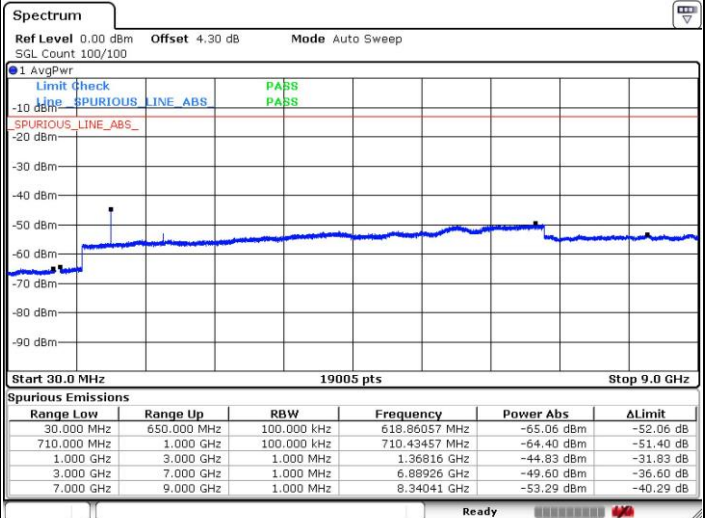

Highest Channel / QPSK

Highest Channel / 16QAM

Date: 8 SEP.2018 18:13:49

Date: 8 SEP.2018 18:14:22

LTE Band 71 / 15MHz

Lowest Channel / QPSK

Lowest Channel / 16QAM

Date: 8 SEP.2018 18:07:27

Date: 8 SEP.2018 18:06:57

Middle Channel / QPSK

Middle Channel / 16QAM

Date: 8 SEP.2018 18:04:48

Date: 8 SEP.2018 18:05:16

LTE Band71 / 15MHz

Highest Channel / QPSK

Highest Channel / 16QAM

Date: 8 SEP.2018 18:04:03

Date: 8 SEP.2018 18:03:35

LTE Band 71 / 20MHz

Lowest Channel / QPSK

Lowest Channel / 16QAM

Date: 8 SEP.2018 17:49:45

Date: 8 SEP.2018 17:50:24

LTE Band 71 / 20MHz