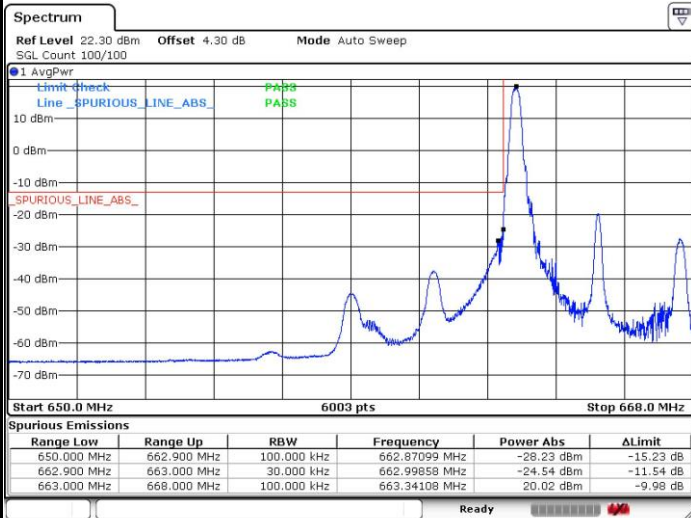

LTE Band 71 / 5MHz / 16QAM

Lowest Band Edge / 1 RB

Highest Band Edge / 1 RB

Lowest Band Edge / Full RB

Highest Band Edge / Full RB

LTE Band 71 / 10MHz / QPSK

Lowest Band Edge / 1 RB

Date: 8 SEP.2018 17:03:59

Highest Band Edge / 1 RB

Date: 8 SEP.2018 17:00:53

Lowest Band Edge / Full RB

Date: 8 SEP.2018 17:08:13

Highest Band Edge / Full RB

Date: 8 SEP.2018 16:55:55

LTE Band 71 / 10MHz / 16QAM

Lowest Band Edge / 1 RB

Highest Band Edge / 1 RB

Lowest Band Edge / Full RB

Highest Band Edge / Full RB

LTE Band 71 / 15MHz / QPSK

Lowest Band Edge / 1 RB

Date: 8 SEP.2018 17:14:22

Highest Band Edge / 1 RB

Date: 8 SEP.2018 17:16:19