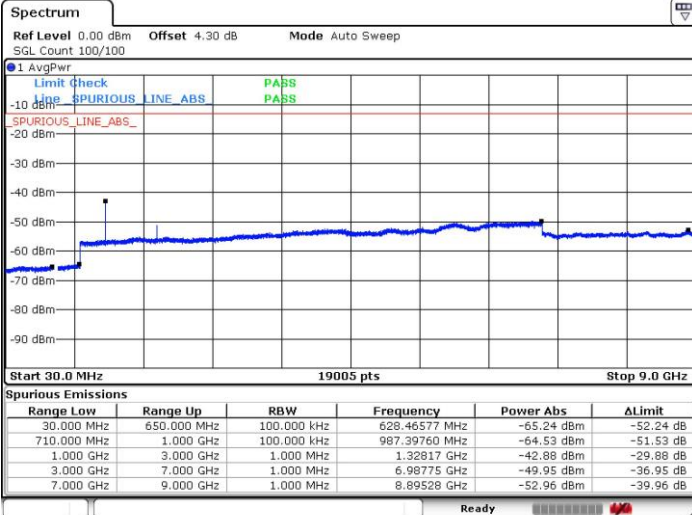

Date: 8 SEP.2018 18:09:22

Lowest Channel / 16QAM

Date: 8 SEP.2018 18:10:01

LTE Band 71 / 10MHz

Middle Channel / QPSK

Middle Channel / 16QAM

Date: 8 SEP.2018 18:13:12

Date: 8 SEP.2018 18:12:45

Highest Channel / QPSK

Highest Channel / 16QAM

Date: 8 SEP.2018 18:13:49

Date: 8 SEP.2018 18:14:22

LTE Band 71 / 15MHz

Lowest Channel / QPSK

Lowest Channel / 16QAM

Date: 8 SEP.2018 18:07:27

Date: 8 SEP.2018 18:06:57

Middle Channel / QPSK

Middle Channel / 16QAM

Date: 8 SEP.2018 18:04:48

Date: 8 SEP.2018 18:05:16

LTE Band71 / 15MHz

Highest Channel / QPSK

Highest Channel / 16QAM

Date: 8 SEP.2018 18:04:03

Date: 8 SEP.2018 18:03:35

LTE Band 71 / 20MHz

Lowest Channel / QPSK

Lowest Channel / 16QAM

Date: 8 SEP.2018 17:49:45

Date: 8 SEP.2018 17:50:24

LTE Band 71 / 20MHz