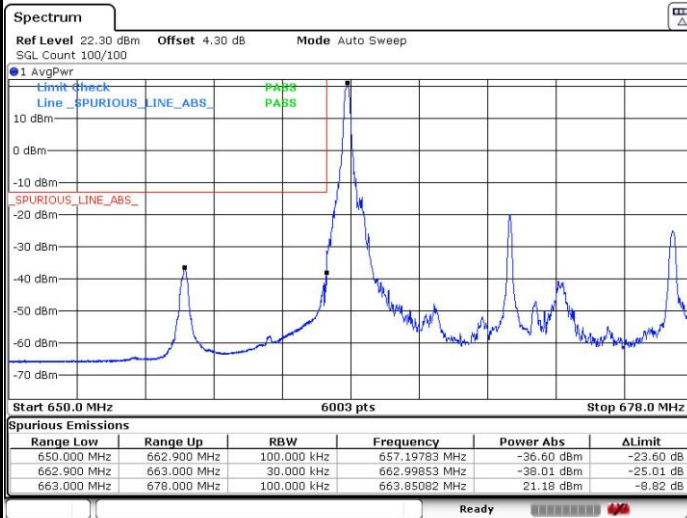

Highest Band Edge / 1 RB

Date: 8 SEP.2018 17:00:53

Lowest Band Edge / Full RB

Date: 8 SEP.2018 17:08:13

Highest Band Edge / Full RB

Date: 8 SEP.2018 16:55:55

LTE Band 71 / 10MHz / 16QAM

Lowest Band Edge / 1 RB

Highest Band Edge / 1 RB

Lowest Band Edge / Full RB

Highest Band Edge / Full RB

LTE Band 71 / 15MHz / QPSK

Lowest Band Edge / 1 RB

Date: 8 SEP.2018 17:14:22

Highest Band Edge / 1 RB

Date: 8 SEP.2018 17:16:19

Lowest Band Edge / Full RB

Date: 8 SEP.2018 17:09:52

Highest Band Edge / Full RB

Date: 8 SEP.2018 17:25:08

LTE Band 71 / 15MHz / 16QAM

Lowest Band Edge / 1 RB

Date: 8 SEP.2018 17:13:34

Highest Band Edge / 1 RB

Date: 8 SEP.2018 17:17:17

Lowest Band Edge / Full RB

Date: 8 SEP.2018 17:11:02

Highest Band Edge / Full RB

Date: 8 SEP.2018 17:22:54

LTE Band 71 / 20MHz / QPSK

Lowest Band Edge / 1 RB

Date: 8 SEP.2018 17:36:28