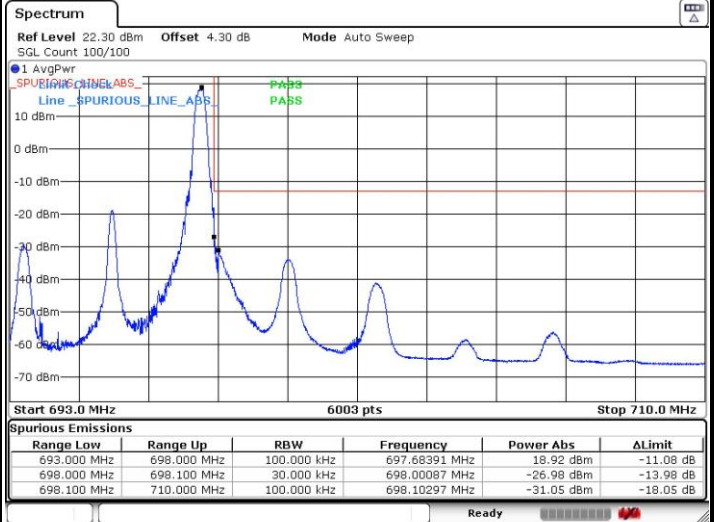

Highest Band Edge / 1 RB

Date: 8 SEP.2018 17:33:31

Lowest Band Edge / Full RB

Date: 8 SEP.2018 17:45:50

Highest Band Edge / Full RB

Date: 8 SEP.2018 17:27:13

LTE Band 71 / 20MHz / 16QAM

Lowest Band Edge / 1 RB

Date: 8 SEP.2018 17:37:25

Highest Band Edge / 1RB

Date: 8 SEP.2018 17:32:44

Lowest Band Edge / Full RB

Date: 8 SEP.2018 17:44:05

Highest Band Edge / Full RB

Date: 8 SEP.2018 17:28:46

LTE Band 71 / 5MHz / 64QAM

Lowest Band Edge / 1 RB

Date: 8 SEP.2018 16:46:59

Highest Band Edge / 1 RB

Date: 8 SEP.2018 16:52:05

Lowest Band Edge / Full RB

Date: 8 SEP.2018 16:46:05

Highest Band Edge / Full RB

Date: 8 SEP.2018 16:52:56