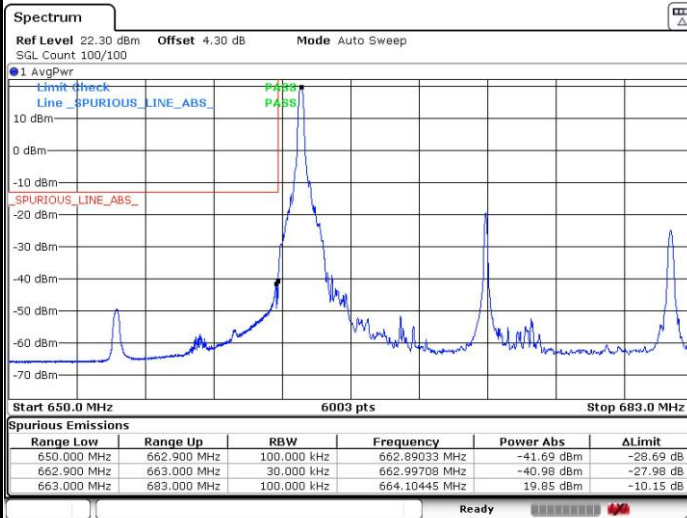

Date: 8 SEP.2018 17:17:17

Lowest Band Edge / Full RB

Date: 8 SEP.2018 17:11:02

Highest Band Edge / Full RB

Date: 8 SEP.2018 17:22:54

LTE Band 71 / 20MHz / QPSK

Lowest Band Edge / 1 RB

Date: 8 SEP.2018 17:36:28

Highest Band Edge / 1 RB

Date: 8 SEP.2018 17:33:31

Lowest Band Edge / Full RB

Date: 8 SEP.2018 17:45:50

Highest Band Edge / Full RB

Date: 8 SEP.2018 17:27:13

LTE Band 71 / 20MHz / 16QAM

Lowest Band Edge / 1 RB

Date: 8 SEP.2018 17:37:25

Highest Band Edge / 1RB

Date: 8 SEP.2018 17:32:44

Lowest Band Edge / Full RB

Date: 8 SEP.2018 17:44:05

Highest Band Edge / Full RB

Date: 8 SEP.2018 17:28:46

LTE Band 71 / 5MHz / 64QAM

Lowest Band Edge / 1 RB

Date: 8 SEP.2018 16:46:59

Highest Band Edge / 1 RB

Date: 8 SEP.2018 16:52:05

Lowest Band Edge / Full RB

Date: 8 SEP.2018 16:46:05

Highest Band Edge / Full RB

Date: 8 SEP.2018 16:52:56