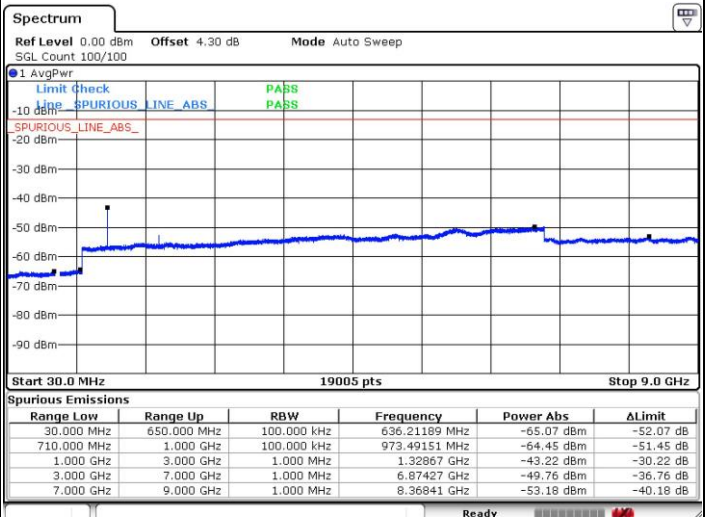

Highest Channel / QPSK

Highest Channel / 16QAM

Date: 8 SEP.2018 18:13:49

Date: 8 SEP.2018 18:14:22

LTE Band 71 / 15MHz

Lowest Channel / QPSK

Lowest Channel / 16QAM

Date: 8 SEP.2018 18:07:27

Date: 8 SEP.2018 18:06:57

Middle Channel / QPSK

Middle Channel / 16QAM

Date: 8 SEP.2018 18:04:48

Date: 8 SEP.2018 18:05:16

LTE Band71 / 15MHz

Highest Channel / QPSK

Highest Channel / 16QAM

Date: 8 SEP.2018 18:04:03

Date: 8 SEP.2018 18:03:35

LTE Band 71 / 20MHz

Lowest Channel / QPSK

Lowest Channel / 16QAM

Date: 8 SEP.2018 17:49:45

Date: 8 SEP.2018 17:50:24

LTE Band 71 / 20MHz