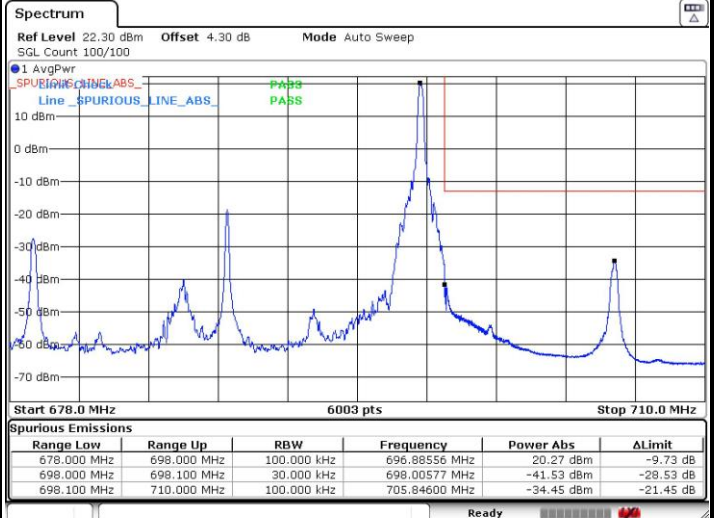

Lowest Band Edge / Full RB

Date: 8 SEP.2018 17:09:52

Highest Band Edge / Full RB

Date: 8 SEP.2018 17:25:08

LTE Band 71 / 15MHz / 16QAM

Lowest Band Edge / 1 RB

Date: 8 SEP.2018 17:13:34

Highest Band Edge / 1 RB

Date: 8 SEP.2018 17:17:17

Lowest Band Edge / Full RB

Date: 8 SEP.2018 17:11:02

Highest Band Edge / Full RB

Date: 8 SEP.2018 17:22:54

LTE Band 71 / 20MHz / QPSK

Lowest Band Edge / 1 RB

Date: 8 SEP.2018 17:36:28

Highest Band Edge / 1 RB

Date: 8 SEP.2018 17:33:31

Lowest Band Edge / Full RB

Date: 8 SEP.2018 17:45:50

Highest Band Edge / Full RB

Date: 8 SEP.2018 17:27:13

LTE Band 71 / 20MHz / 16QAM

Lowest Band Edge / 1 RB

Date: 8 SEP.2018 17:37:25

Highest Band Edge / 1RB

Date: 8 SEP.2018 17:32:44

Lowest Band Edge / Full RB

Date: 8 SEP.2018 17:44:05

Highest Band Edge / Full RB

Date: 8 SEP.2018 17:28:46

LTE Band 71 / 5MHz / 64QAM