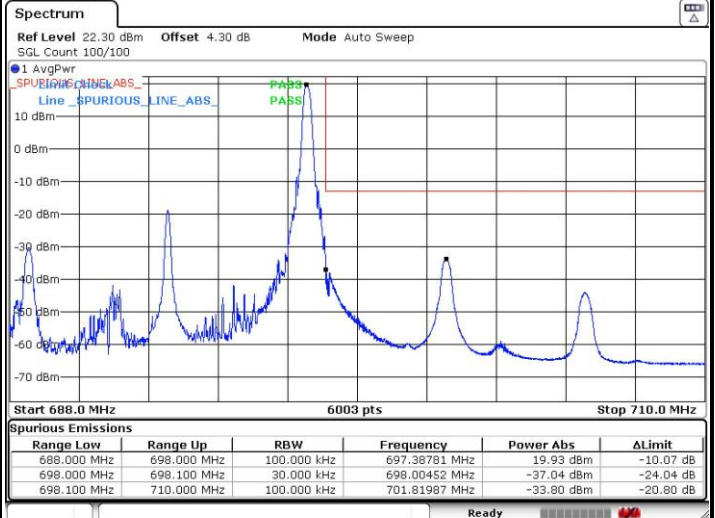

LTE Band 71 / 5MHz / 16QAM

Lowest Band Edge / 1 RB

Highest Band Edge / 1 RB

Lowest Band Edge / Full RB

Highest Band Edge / Full RB

LTE Band 71 / 10MHz / QPSK

Lowest Band Edge / 1 RB

Date: 8 SEP.2018 17:03:59

Highest Band Edge / 1 RB

Date: 8 SEP.2018 17:00:53

Lowest Band Edge / Full RB

Date: 8 SEP.2018 17:08:13

Highest Band Edge / Full RB

Date: 8 SEP.2018 16:55:55

LTE Band 71 / 10MHz / 16QAM

Lowest Band Edge / 1 RB

Highest Band Edge / 1 RB

Lowest Band Edge / Full RB

Highest Band Edge / Full RB

LTE Band 71 / 15MHz / QPSK

Lowest Band Edge / 1 RB

Date: 8 SEP.2018 17:14:22

Highest Band Edge / 1 RB

Date: 8 SEP.2018 17:16:19

Lowest Band Edge / Full RB

Date: 8 SEP.2018 17:09:52

Highest Band Edge / Full RB

Date: 8 SEP.2018 17:25:08

LTE Band 71 / 15MHz / 16QAM

Lowest Band Edge / 1 RB

Date: 8 SEP.2018 17:13:34

Highest Band Edge / 1 RB