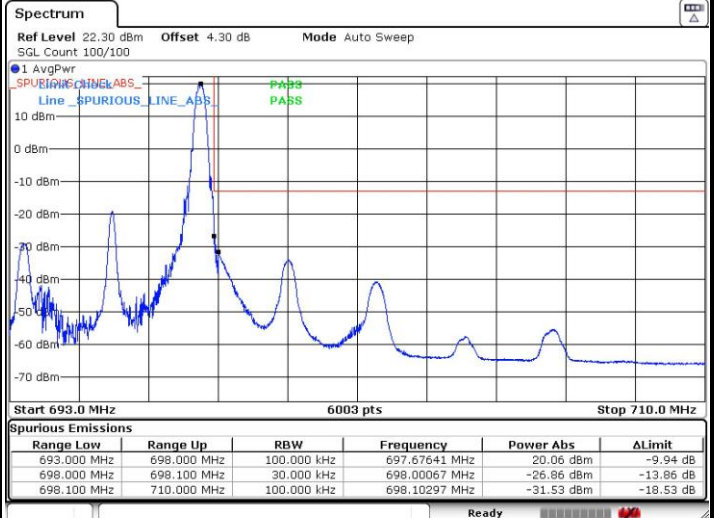

LTE Band 71 / 5MHz / 16QAM

Lowest Band Edge / 1 RB

Highest Band Edge / 1 RB

Lowest Band Edge / Full RB

Highest Band Edge / Full RB

LTE Band 71 / 10MHz / QPSK

Lowest Band Edge / 1 RB

Date: 8 SEP.2018 17:03:59

Highest Band Edge / 1 RB

Date: 8 SEP.2018 17:00:53

Lowest Band Edge / Full RB

Date: 8 SEP.2018 17:08:13

Highest Band Edge / Full RB

Date: 8 SEP.2018 16:55:55

LTE Band 71 / 10MHz / 16QAM

Lowest Band Edge / 1 RB

Highest Band Edge / 1 RB

Lowest Band Edge / Full RB

Highest Band Edge / Full RB

LTE Band 71 / 15MHz / QPSK

Lowest Band Edge / 1 RB

Date: 8 SEP.2018 17:14:22

Highest Band Edge / 1 RB

Date: 8 SEP.2018 17:16:19