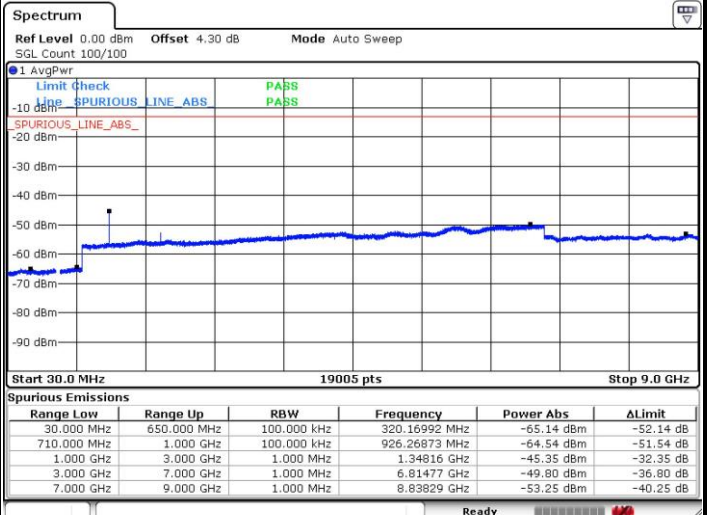

Date: 8 SEP.2018 18:09:22

Lowest Channel / 16QAM

Date: 8 SEP.2018 18:10:01

LTE Band 71 / 10MHz

Middle Channel / QPSK

Middle Channel / 16QAM

Date: 8 SEP.2018 18:13:12

Date: 8 SEP.2018 18:12:45

Highest Channel / QPSK

Highest Channel / 16QAM

Date: 8 SEP.2018 18:13:49

Date: 8 SEP.2018 18:14:22

LTE Band 71 / 15MHz

Lowest Channel / QPSK

Lowest Channel / 16QAM

Date: 8 SEP.2018 18:07:27

Date: 8 SEP.2018 18:06:57

Middle Channel / QPSK

Middle Channel / 16QAM

Date: 8 SEP.2018 18:04:48

Date: 8 SEP.2018 18:05:16

LTE Band71 / 15MHz

Highest Channel / QPSK

Highest Channel / 16QAM

Date: 8 SEP.2018 18:04:03

Date: 8 SEP.2018 18:03:35

LTE Band 71 / 20MHz

Lowest Channel / QPSK

Lowest Channel / 16QAM

Date: 8 SEP.2018 17:49:45

Date: 8 SEP.2018 17:50:24

LTE Band 71 / 20MHz