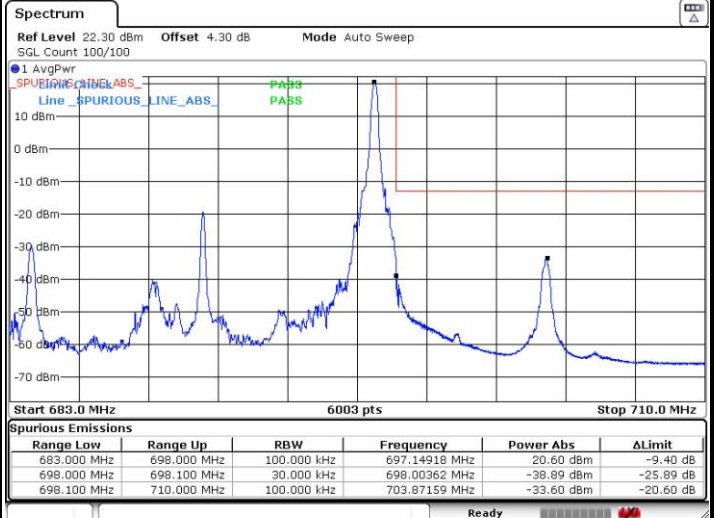

Highest Band Edge / 1 RB

Date: 8 SEP.2018 17:00:53

Lowest Band Edge / Full RB

Date: 8 SEP.2018 17:08:13

Highest Band Edge / Full RB

Date: 8 SEP.2018 16:55:55

LTE Band 71 / 10MHz / 16QAM

Lowest Band Edge / 1 RB

Highest Band Edge / 1 RB

Lowest Band Edge / Full RB

Highest Band Edge / Full RB

LTE Band 71 / 15MHz / QPSK

Lowest Band Edge / 1 RB

Date: 8 SEP.2018 17:14:22

Highest Band Edge / 1 RB

Date: 8 SEP.2018 17:16:19

Lowest Band Edge / Full RB

Date: 8 SEP.2018 17:09:52

Highest Band Edge / Full RB

Date: 8 SEP.2018 17:25:08

LTE Band 71 / 15MHz / 16QAM

Lowest Band Edge / 1 RB

Date: 8 SEP.2018 17:13:34

Highest Band Edge / 1 RB

Date: 8 SEP.2018 17:17:17

Lowest Band Edge / Full RB

Date: 8 SEP.2018 17:11:02

Highest Band Edge / Full RB

Date: 8 SEP.2018 17:22:54

LTE Band 71 / 20MHz / QPSK

Lowest Band Edge / 1 RB

Date: 8 SEP.2018 17:36:28