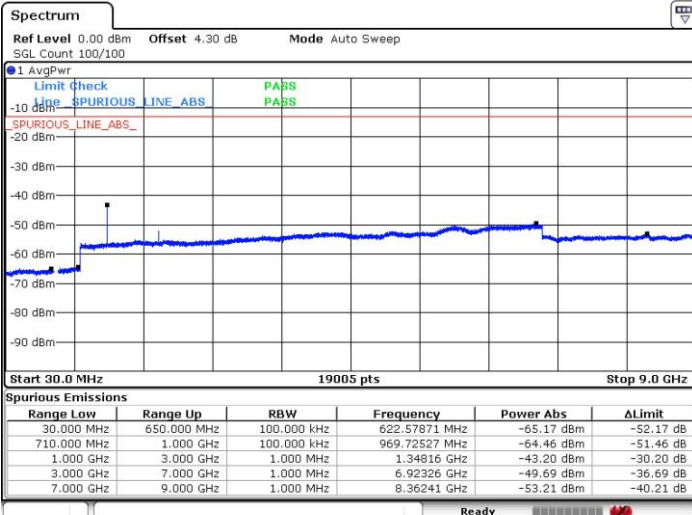

Date: 8 SEP.2018 18:09:22

Lowest Channel / 16QAM

Date: 8 SEP.2018 18:10:01

LTE Band 71 / 10MHz

Middle Channel / QPSK

Middle Channel / 16QAM

Date: 8 SEP.2018 18:13:12

Date: 8 SEP.2018 18:12:45

Highest Channel / QPSK

Highest Channel / 16QAM

Date: 8 SEP.2018 18:13:49

Date: 8 SEP.2018 18:14:22

LTE Band 71 / 15MHz

Lowest Channel / QPSK

Lowest Channel / 16QAM

Date: 8 SEP.2018 18:07:27

Date: 8 SEP.2018 18:06:57

Middle Channel / QPSK

Middle Channel / 16QAM

Date: 8 SEP.2018 18:04:48

Date: 8 SEP.2018 18:05:16

LTE Band71 / 15MHz

Highest Channel / QPSK

Highest Channel / 16QAM

Date: 8 SEP.2018 18:04:03

Date: 8 SEP.2018 18:03:35

LTE Band 71 / 20MHz

Lowest Channel / QPSK

Lowest Channel / 16QAM

Date: 8 SEP.2018 17:49:45

Date: 8 SEP.2018 17:50:24

LTE Band 71 / 20MHz