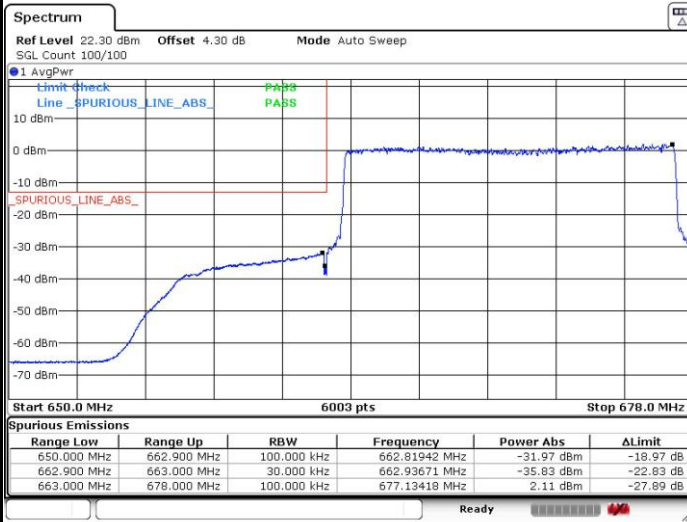

Highest Band Edge / 1 RB

Lowest Band Edge / Full RB

Highest Band Edge / Full RB

LTE Band 71 / 15MHz / QPSK

Lowest Band Edge / 1 RB

Date: 8 SEP.2018 17:14:22

Highest Band Edge / 1 RB

Date: 8 SEP.2018 17:16:19

Lowest Band Edge / Full RB

Date: 8 SEP.2018 17:09:52

Highest Band Edge / Full RB

Date: 8 SEP.2018 17:25:08

LTE Band 71 / 15MHz / 16QAM

Lowest Band Edge / 1 RB

Date: 8 SEP.2018 17:13:34

Highest Band Edge / 1 RB

Date: 8 SEP.2018 17:17:17

Lowest Band Edge / Full RB

Date: 8 SEP.2018 17:11:02

Highest Band Edge / Full RB

Date: 8 SEP.2018 17:22:54

LTE Band 71 / 20MHz / QPSK

Lowest Band Edge / 1 RB

Date: 8 SEP.2018 17:36:28

Highest Band Edge / 1 RB

Date: 8 SEP.2018 17:33:31

Lowest Band Edge / Full RB

Date: 8 SEP.2018 17:45:50

Highest Band Edge / Full RB

Date: 8 SEP.2018 17:27:13

LTE Band 71 / 20MHz / 16QAM

Lowest Band Edge / 1 RB