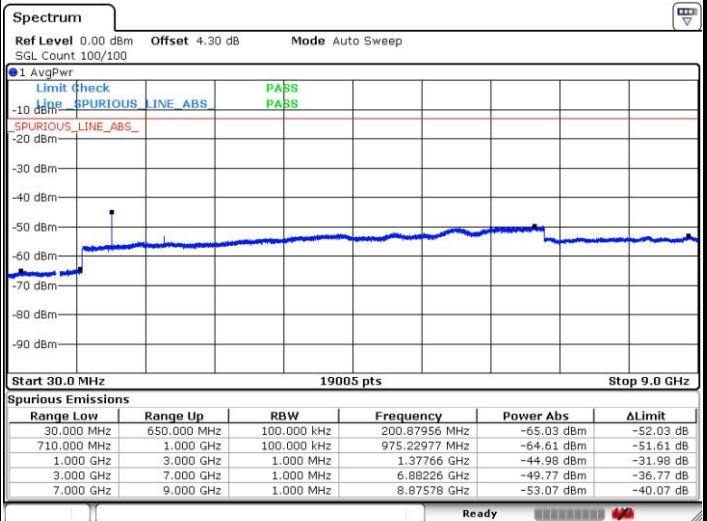

Date: 8 SEP.2018 18:17:51

LTE Band 71 / 5MHz

Highest Channel / QPSK

Date: 8 SEP.2018 18:16:46

Highest Channel / 16QAM

Date: 8 SEP.2018 18:16:20

LTE Band 71 / 10MHz

Lowest Channel / QPSK

Date: 8 SEP.2018 18:09:22

Lowest Channel / 16QAM

Date: 8 SEP.2018 18:10:01

LTE Band 71 / 10MHz

Middle Channel / QPSK

Middle Channel / 16QAM

Date: 8 SEP.2018 18:13:12

Date: 8 SEP.2018 18:12:45

Highest Channel / QPSK

Highest Channel / 16QAM

Date: 8 SEP.2018 18:13:49

Date: 8 SEP.2018 18:14:22

LTE Band 71 / 15MHz

Lowest Channel / QPSK

Lowest Channel / 16QAM

Date: 8 SEP.2018 18:07:27

Date: 8 SEP.2018 18:06:57

Middle Channel / QPSK

Middle Channel / 16QAM

Date: 8 SEP.2018 18:04:48

Date: 8 SEP.2018 18:05:16

LTE Band71 / 15MHz

Highest Channel / QPSK

Highest Channel / 16QAM