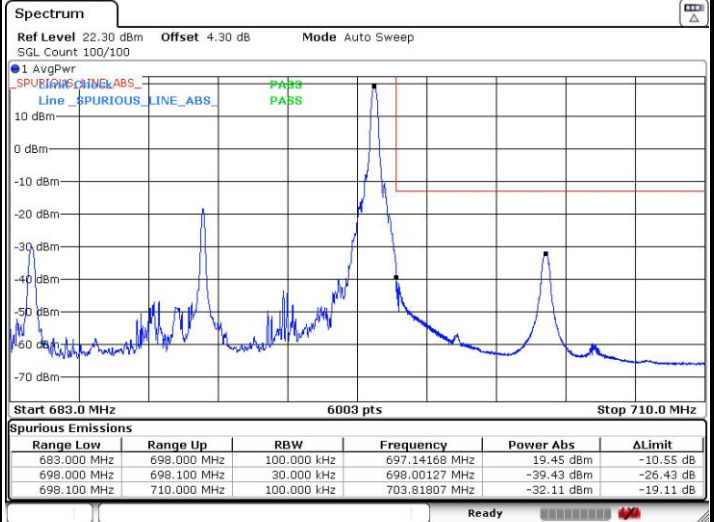

Highest Band Edge / 1 RB

Lowest Band Edge / Full RB

Highest Band Edge / Full RB

LTE Band 71 / 15MHz / QPSK

Lowest Band Edge / 1 RB

Date: 8 SEP.2018 17:14:22

Highest Band Edge / 1 RB

Date: 8 SEP.2018 17:16:19

Lowest Band Edge / Full RB

Date: 8 SEP.2018 17:09:52

Highest Band Edge / Full RB

Date: 8 SEP.2018 17:25:08

LTE Band 71 / 15MHz / 16QAM

Lowest Band Edge / 1 RB

Date: 8 SEP.2018 17:13:34

Highest Band Edge / 1 RB

Date: 8 SEP.2018 17:17:17

Lowest Band Edge / Full RB

Date: 8 SEP.2018 17:11:02

Highest Band Edge / Full RB

Date: 8 SEP.2018 17:22:54

LTE Band 71 / 20MHz / QPSK

Lowest Band Edge / 1 RB

Date: 8 SEP.2018 17:36:28