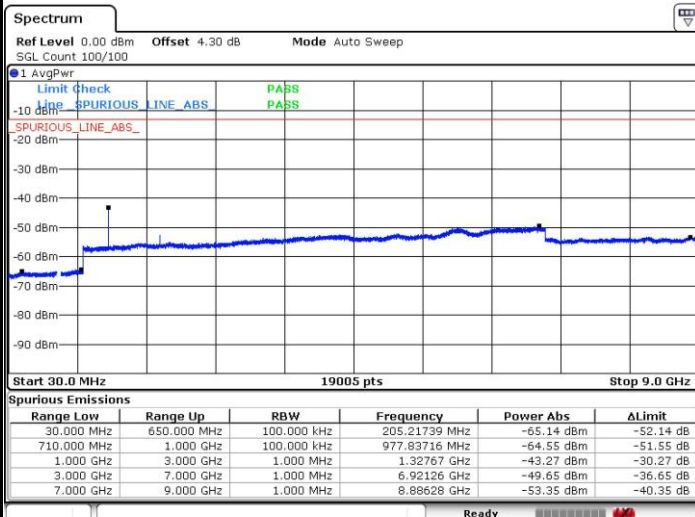

Lowest Band Edge / Full RB

Highest Band Edge / Full RB

LTE Band 71 / 20MHz / 64QAM

Lowest Band Edge / 1 RB

Highest Band Edge / 1 RB

Lowest Band Edge / Full RB

Highest Band Edge / Full RB

**Conducted Spurious Emission**

LTE Band 71 / 5MHz

Lowest Channel / QPSK

Lowest Channel / 16QAM

Date: 8 SEP.2018 18:20:41

Date: 8 SEP.2018 18:20:12

Middle Channel / QPSK

Middle Channel / 16QAM

Date: 8 SEP.2018 18:18:23

Date: 8 SEP.2018 18:17:51

LTE Band 71 / 5MHz

Highest Channel / QPSK

Date: 8 SEP.2018 18:16:46

Highest Channel / 16QAM

Date: 8 SEP.2018 18:16:20

LTE Band 71 / 10MHz

Lowest Channel / QPSK

Date: 8 SEP.2018 18:09:22

Lowest Channel / 16QAM

Date: 8 SEP.2018 18:10:01

LTE Band 71 / 10MHz

Middle Channel / QPSK

Middle Channel / 16QAM

Date: 8 SEP.2018 18:13:12

Date: 8 SEP.2018 18:12:45