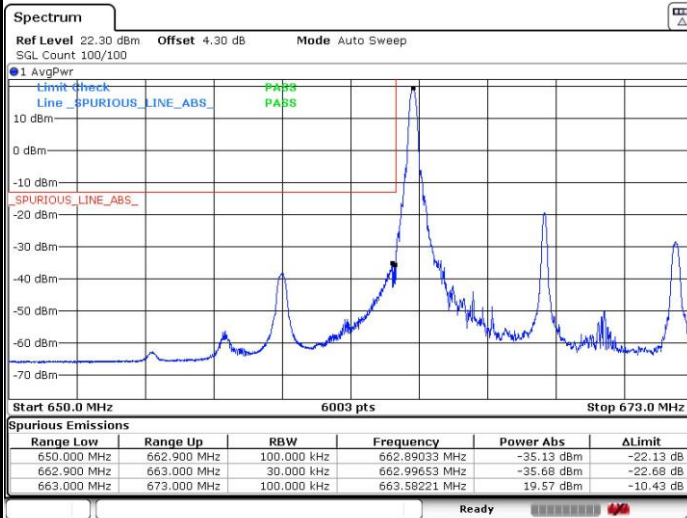

LTE Band 71 / 5MHz / 16QAM

Lowest Band Edge / 1 RB

Highest Band Edge / 1 RB

Lowest Band Edge / Full RB

Highest Band Edge / Full RB

LTE Band 71 / 10MHz / QPSK

Lowest Band Edge / 1 RB

Date: 8 SEP.2018 17:03:59

Highest Band Edge / 1 RB

Date: 8 SEP.2018 17:00:53

Lowest Band Edge / Full RB

Date: 8 SEP.2018 17:08:13

Highest Band Edge / Full RB

Date: 8 SEP.2018 16:55:55

LTE Band 71 / 10MHz / 16QAM

Lowest Band Edge / 1 RB

Highest Band Edge / 1 RB

Lowest Band Edge / Full RB

Highest Band Edge / Full RB

LTE Band 71 / 15MHz / QPSK

Lowest Band Edge / 1 RB

Date: 8 SEP.2018 17:14:22

Highest Band Edge / 1 RB

Date: 8 SEP.2018 17:16:19

Lowest Band Edge / Full RB

Date: 8 SEP.2018 17:09:52

Highest Band Edge / Full RB

Date: 8 SEP.2018 17:25:08

LTE Band 71 / 15MHz / 16QAM

Lowest Band Edge / 1 RB

Date: 8 SEP.2018 17:13:34

Highest Band Edge / 1 RB