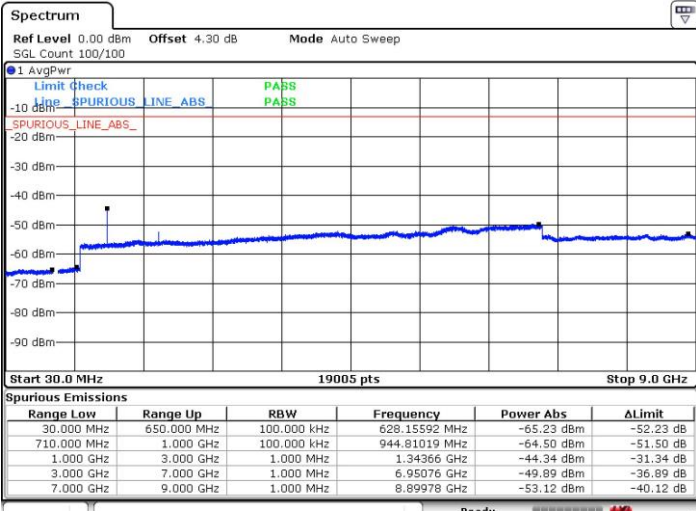

Date: 8 SEP.2018 18:06:57

Middle Channel / QPSK

Middle Channel / 16QAM

Date: 8 SEP.2018 18:04:48

Date: 8 SEP.2018 18:05:16

LTE Band71 / 15MHz

Highest Channel / QPSK

Highest Channel / 16QAM

Date: 8 SEP.2018 18:04:03

Date: 8 SEP.2018 18:03:35

LTE Band 71 / 20MHz

Lowest Channel / QPSK

Lowest Channel / 16QAM

Date: 8 SEP.2018 17:49:45

Date: 8 SEP.2018 17:50:24

LTE Band 71 / 20MHz

Middle Channel / QPSK

Middle Channel / 16QAM

Date: 8 SEP.2018 17:52:47

Date: 8 SEP.2018 17:52:19

Highest Channel / QPSK

Highest Channel / 16QAM

Date: 8 SEP.2018 17:53:25

Date: 8 SEP.2018 17:53:55