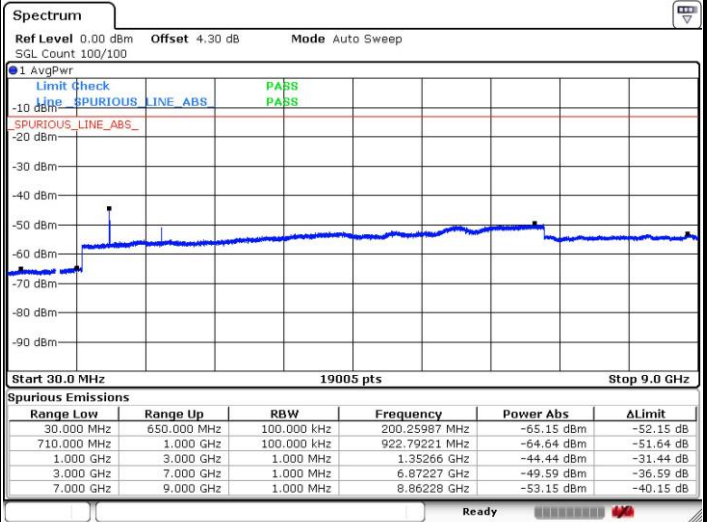

Date: 8 SEP.2018 18:17:51

LTE Band 71 / 5MHz

Highest Channel / QPSK

Date: 8 SEP.2018 18:16:46

Highest Channel / 16QAM

Date: 8 SEP.2018 18:16:20

LTE Band 71 / 10MHz

Lowest Channel / QPSK

Date: 8 SEP.2018 18:09:22

Lowest Channel / 16QAM

Date: 8 SEP.2018 18:10:01

LTE Band 71 / 10MHz

Middle Channel / QPSK

Middle Channel / 16QAM

Date: 8 SEP.2018 18:13:12

Date: 8 SEP.2018 18:12:45

Highest Channel / QPSK

Highest Channel / 16QAM

Date: 8 SEP.2018 18:13:49

Date: 8 SEP.2018 18:14:22

LTE Band 71 / 15MHz

Lowest Channel / QPSK

Lowest Channel / 16QAM

Date: 8 SEP.2018 18:07:27

Date: 8 SEP.2018 18:06:57

Middle Channel / QPSK

Middle Channel / 16QAM

Date: 8 SEP.2018 18:04:48

Date: 8 SEP.2018 18:05:16

LTE Band71 / 15MHz

Highest Channel / QPSK

Highest Channel / 16QAM