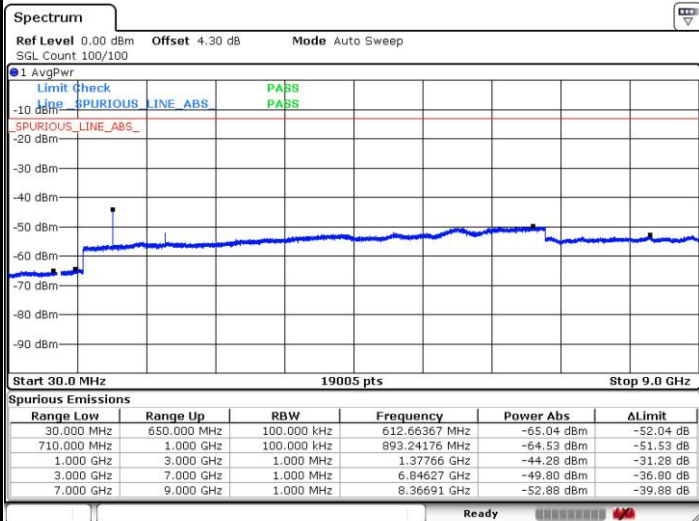

Date: 8 SEP.2018 18:17:51

LTE Band 71 / 5MHz

Highest Channel / QPSK

Date: 8 SEP.2018 18:16:46

Highest Channel / 16QAM

Date: 8 SEP.2018 18:16:20

LTE Band 71 / 10MHz

Lowest Channel / QPSK

Date: 8 SEP.2018 18:09:22

Lowest Channel / 16QAM

Date: 8 SEP.2018 18:10:01

LTE Band 71 / 10MHz

Middle Channel / QPSK

Middle Channel / 16QAM

Date: 8 SEP.2018 18:13:12

Date: 8 SEP.2018 18:12:45

Highest Channel / QPSK

Highest Channel / 16QAM

Date: 8 SEP.2018 18:13:49

Date: 8 SEP.2018 18:14:22

LTE Band 71 / 15MHz

Lowest Channel / QPSK

Lowest Channel / 16QAM

Date: 8 SEP.2018 18:07:27

Date: 8 SEP.2018 18:06:57

Middle Channel / QPSK

Middle Channel / 16QAM

Date: 8 SEP.2018 18:04:48

Date: 8 SEP.2018 18:05:16

LTE Band71 / 15MHz

Highest Channel / QPSK

Highest Channel / 16QAM