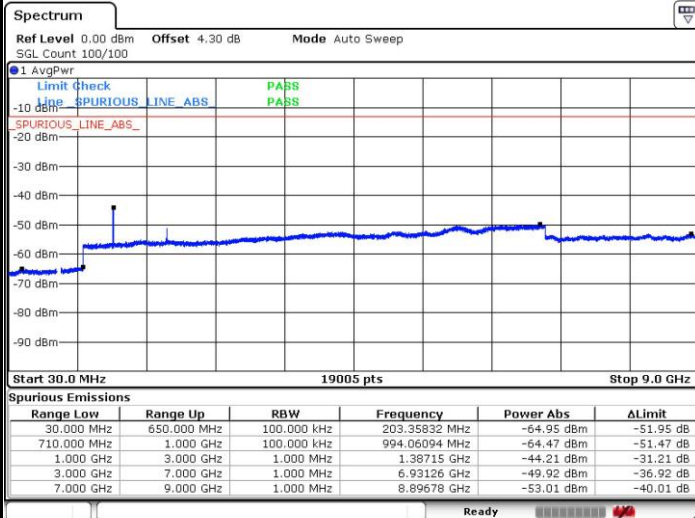

Lowest Band Edge / Full RB

Highest Band Edge / Full RB

LTE Band 71 / 20MHz / 64QAM

Lowest Band Edge / 1 RB

Highest Band Edge / 1 RB

Lowest Band Edge / Full RB

Highest Band Edge / Full RB

**Conducted Spurious Emission**

LTE Band 71 / 5MHz

Lowest Channel / QPSK

Lowest Channel / 16QAM

Date: 8 SEP.2018 18:20:41

Date: 8 SEP.2018 18:20:12

Middle Channel / QPSK

Middle Channel / 16QAM

Date: 8 SEP.2018 18:18:23

Date: 8 SEP.2018 18:17:51

LTE Band 71 / 5MHz

Highest Channel / QPSK

Date: 8 SEP.2018 18:16:46

Highest Channel / 16QAM

Date: 8 SEP.2018 18:16:20

LTE Band 71 / 10MHz

Lowest Channel / QPSK