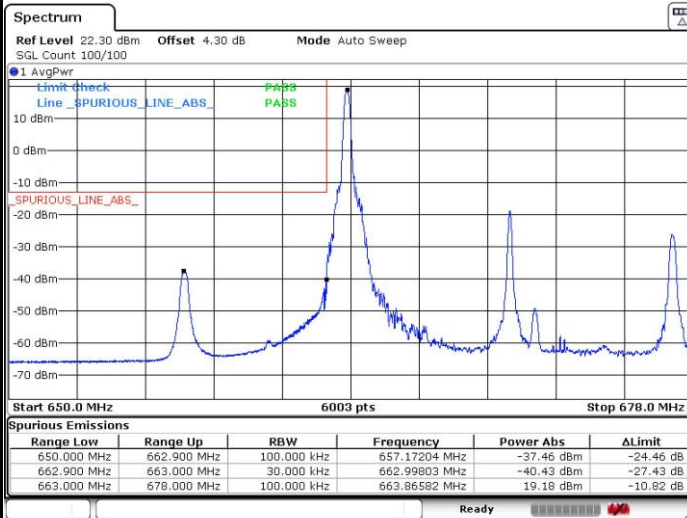

Lowest Band Edge / 1 RB

Date: 8 SEP.2018 16:46:59

Highest Band Edge / 1 RB

Date: 8 SEP.2018 16:52:05

Lowest Band Edge / Full RB

Date: 8 SEP.2018 16:46:05

Highest Band Edge / Full RB

Date: 8 SEP.2018 16:52:56

LTE Band 71 / 10MHz / 64QAM

Lowest Band Edge / 1 RB

Highest Band Edge / 1 RB

Lowest Band Edge / Full RB

Highest Band Edge / Full RB

LTE Band 71 / 15MHz / 64QAM

Lowest Band Edge / 1 RB

Highest Band Edge / 1 RB

Lowest Band Edge / Full RB

Highest Band Edge / Full RB

LTE Band 71 / 20MHz / 64QAM

Lowest Band Edge / 1 RB

Highest Band Edge / 1 RB

Lowest Band Edge / Full RB

Highest Band Edge / Full RB

**Conducted Spurious Emission**