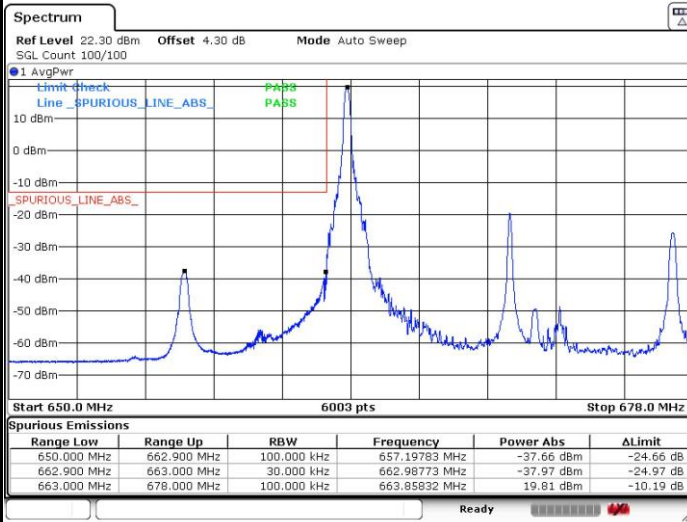

Highest Band Edge / 1 RB

Lowest Band Edge / Full RB

Highest Band Edge / Full RB

LTE Band 71 / 15MHz / QPSK

Lowest Band Edge / 1 RB

Date: 8 SEP.2018 17:14:22

Highest Band Edge / 1 RB

Date: 8 SEP.2018 17:16:19

Lowest Band Edge / Full RB

Date: 8 SEP.2018 17:09:52

Highest Band Edge / Full RB

Date: 8 SEP.2018 17:25:08

LTE Band 71 / 15MHz / 16QAM

Lowest Band Edge / 1 RB

Date: 8 SEP.2018 17:13:34

Highest Band Edge / 1 RB

Date: 8 SEP.2018 17:17:17

Lowest Band Edge / Full RB

Date: 8 SEP.2018 17:11:02

Highest Band Edge / Full RB

Date: 8 SEP.2018 17:22:54

LTE Band 71 / 20MHz / QPSK

Lowest Band Edge / 1 RB

Date: 8 SEP.2018 17:36:28

Highest Band Edge / 1 RB

Date: 8 SEP.2018 17:33:31

Lowest Band Edge / Full RB

Date: 8 SEP.2018 17:45:50

Highest Band Edge / Full RB

Date: 8 SEP.2018 17:27:13

LTE Band 71 / 20MHz / 16QAM

Lowest Band Edge / 1 RB