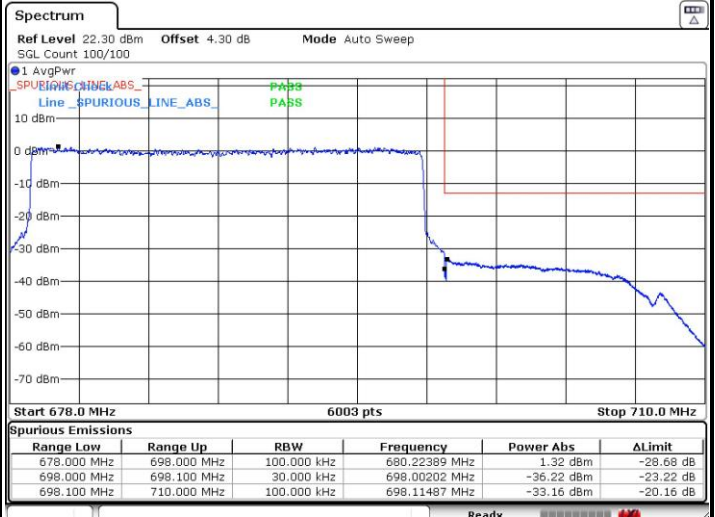

Date: 8 SEP.2018 17:17:17

Lowest Band Edge / Full RB

Date: 8 SEP.2018 17:11:02

Highest Band Edge / Full RB

Date: 8 SEP.2018 17:22:54

LTE Band 71 / 20MHz / QPSK

Lowest Band Edge / 1 RB

Date: 8 SEP.2018 17:36:28

Highest Band Edge / 1 RB

Date: 8 SEP.2018 17:33:31

Lowest Band Edge / Full RB

Date: 8 SEP.2018 17:45:50

Highest Band Edge / Full RB

Date: 8 SEP.2018 17:27:13

LTE Band 71 / 20MHz / 16QAM

Lowest Band Edge / 1 RB

Date: 8 SEP.2018 17:37:25

Highest Band Edge / 1RB

Date: 8 SEP.2018 17:32:44

Lowest Band Edge / Full RB

Date: 8 SEP.2018 17:44:05

Highest Band Edge / Full RB

Date: 8 SEP.2018 17:28:46

LTE Band 71 / 5MHz / 64QAM

Lowest Band Edge / 1 RB

Date: 8 SEP.2018 16:46:59

Highest Band Edge / 1 RB

Date: 8 SEP.2018 16:52:05

Lowest Band Edge / Full RB

Date: 8 SEP.2018 16:46:05

Highest Band Edge / Full RB

Date: 8 SEP.2018 16:52:56