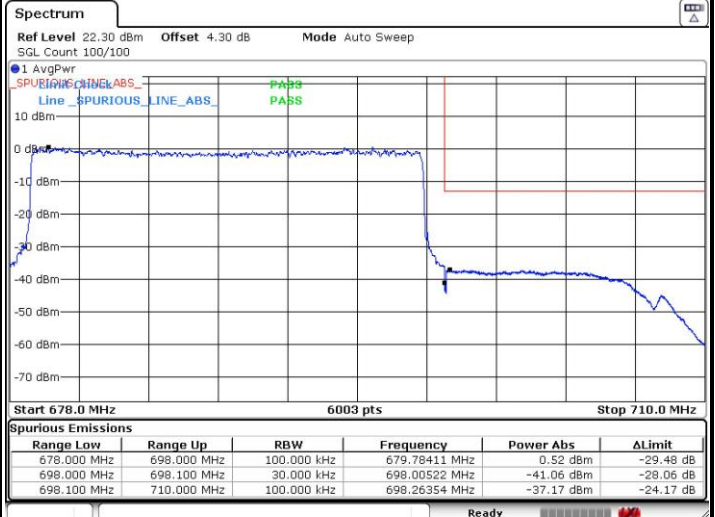

Highest Band Edge / 1 RB

Date: 8 SEP.2018 17:33:31

Lowest Band Edge / Full RB

Date: 8 SEP.2018 17:45:50

Highest Band Edge / Full RB

Date: 8 SEP.2018 17:27:13

LTE Band 71 / 20MHz / 16QAM

Lowest Band Edge / 1 RB

Date: 8 SEP.2018 17:37:25

Highest Band Edge / 1RB

Date: 8 SEP.2018 17:32:44

Lowest Band Edge / Full RB

Date: 8 SEP.2018 17:44:05

Highest Band Edge / Full RB

Date: 8 SEP.2018 17:28:46

LTE Band 71 / 5MHz / 64QAM

Lowest Band Edge / 1 RB

Date: 8 SEP.2018 16:46:59

Highest Band Edge / 1 RB

Date: 8 SEP.2018 16:52:05

Lowest Band Edge / Full RB

Date: 8 SEP.2018 16:46:05

Highest Band Edge / Full RB

Date: 8 SEP.2018 16:52:56