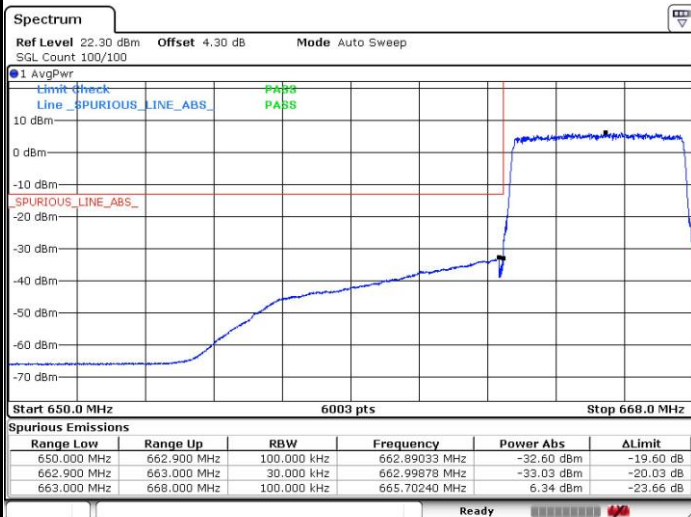

LTE Band 71 / 5MHz / 16QAM

Lowest Band Edge / 1 RB

Highest Band Edge / 1 RB

Lowest Band Edge / Full RB

Highest Band Edge / Full RB

LTE Band 71 / 10MHz / QPSK

Lowest Band Edge / 1 RB

Date: 8 SEP.2018 17:03:59

Highest Band Edge / 1 RB

Date: 8 SEP.2018 17:00:53

Lowest Band Edge / Full RB

Date: 8 SEP.2018 17:08:13

Highest Band Edge / Full RB

Date: 8 SEP.2018 16:55:55

LTE Band 71 / 10MHz / 16QAM

Lowest Band Edge / 1 RB

Highest Band Edge / 1 RB

Lowest Band Edge / Full RB

Highest Band Edge / Full RB

LTE Band 71 / 15MHz / QPSK

Lowest Band Edge / 1 RB

Date: 8 SEP.2018 17:14:22

Highest Band Edge / 1 RB

Date: 8 SEP.2018 17:16:19