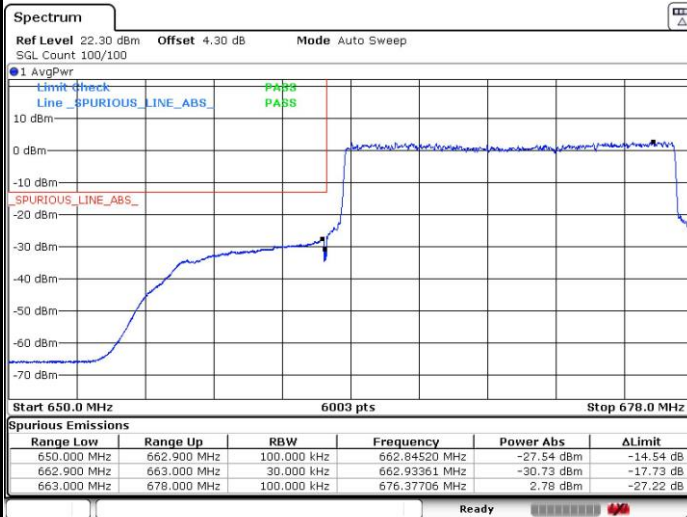

Highest Band Edge / 1 RB

Date: 8 SEP.2018 17:00:53

Lowest Band Edge / Full RB

Date: 8 SEP.2018 17:08:13

Highest Band Edge / Full RB

Date: 8 SEP.2018 16:55:55

LTE Band 71 / 10MHz / 16QAM

Lowest Band Edge / 1 RB

Highest Band Edge / 1 RB

Lowest Band Edge / Full RB

Highest Band Edge / Full RB

LTE Band 71 / 15MHz / QPSK

Lowest Band Edge / 1 RB

Date: 8 SEP.2018 17:14:22

Highest Band Edge / 1 RB

Date: 8 SEP.2018 17:16:19

Lowest Band Edge / Full RB

Date: 8 SEP.2018 17:09:52

Highest Band Edge / Full RB

Date: 8 SEP.2018 17:25:08

LTE Band 71 / 15MHz / 16QAM

Lowest Band Edge / 1 RB

Date: 8 SEP.2018 17:13:34

Highest Band Edge / 1 RB

Date: 8 SEP.2018 17:17:17

Lowest Band Edge / Full RB

Date: 8 SEP.2018 17:11:02

Highest Band Edge / Full RB

Date: 8 SEP.2018 17:22:54

LTE Band 71 / 20MHz / QPSK

Lowest Band Edge / 1 RB

Date: 8 SEP.2018 17:36:28