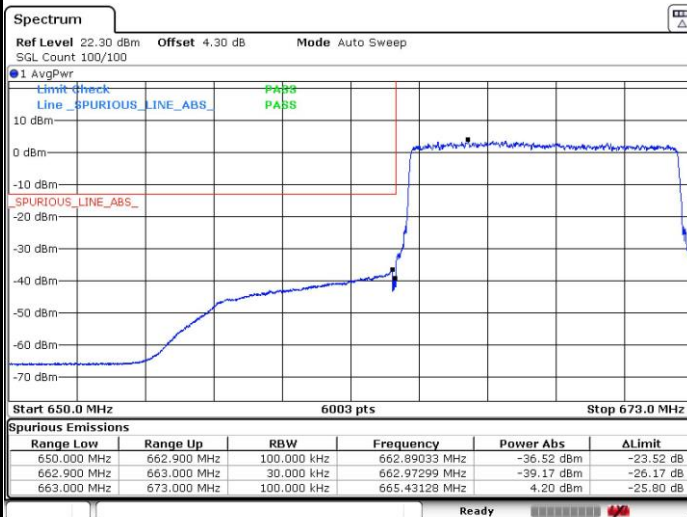

LTE Band 71 / 5MHz / 16QAM

Lowest Band Edge / 1 RB

Highest Band Edge / 1 RB

Lowest Band Edge / Full RB

Highest Band Edge / Full RB

LTE Band 71 / 10MHz / QPSK

Lowest Band Edge / 1 RB

Date: 8 SEP.2018 17:03:59

Highest Band Edge / 1 RB

Date: 8 SEP.2018 17:00:53

Lowest Band Edge / Full RB

Date: 8 SEP.2018 17:08:13

Highest Band Edge / Full RB

Date: 8 SEP.2018 16:55:55

LTE Band 71 / 10MHz / 16QAM

Lowest Band Edge / 1 RB

Highest Band Edge / 1 RB

Lowest Band Edge / Full RB

Highest Band Edge / Full RB

LTE Band 71 / 15MHz / QPSK

Lowest Band Edge / 1 RB

Date: 8 SEP.2018 17:14:22

Highest Band Edge / 1 RB

Date: 8 SEP.2018 17:16:19

Lowest Band Edge / Full RB

Date: 8 SEP.2018 17:09:52

Highest Band Edge / Full RB

Date: 8 SEP.2018 17:25:08

LTE Band 71 / 15MHz / 16QAM

Lowest Band Edge / 1 RB

Date: 8 SEP.2018 17:13:34

Highest Band Edge / 1 RB