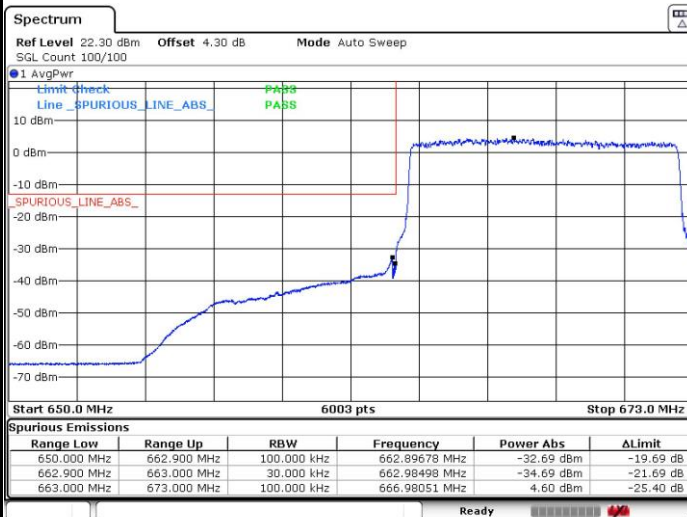

LTE Band 71 / 5MHz / 16QAM

Lowest Band Edge / 1 RB

Highest Band Edge / 1 RB

Lowest Band Edge / Full RB

Highest Band Edge / Full RB

LTE Band 71 / 10MHz / QPSK

Lowest Band Edge / 1 RB

Date: 8 SEP.2018 17:03:59

Highest Band Edge / 1 RB

Date: 8 SEP.2018 17:00:53

Lowest Band Edge / Full RB

Date: 8 SEP.2018 17:08:13

Highest Band Edge / Full RB

Date: 8 SEP.2018 16:55:55

LTE Band 71 / 10MHz / 16QAM

Lowest Band Edge / 1 RB

Highest Band Edge / 1 RB

Lowest Band Edge / Full RB

Highest Band Edge / Full RB

LTE Band 71 / 15MHz / QPSK

Lowest Band Edge / 1 RB

Date: 8 SEP.2018 17:14:22

Highest Band Edge / 1 RB

Date: 8 SEP.2018 17:16:19