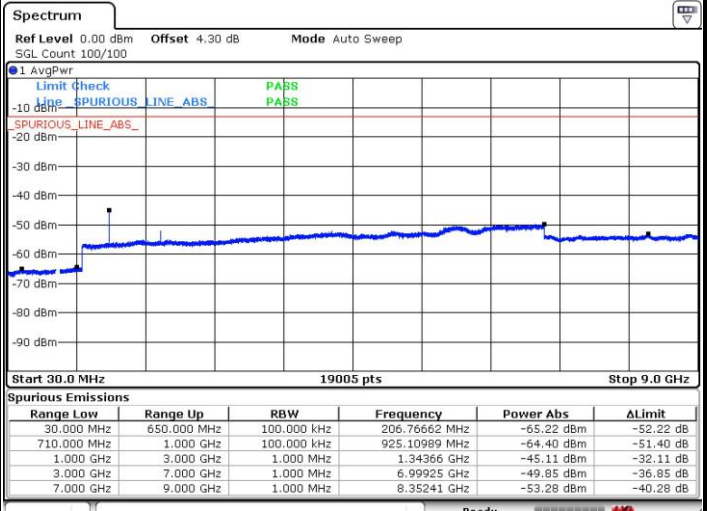

Highest Channel / QPSK

Highest Channel / 16QAM

Date: 8 SEP.2018 18:13:49

Date: 8 SEP.2018 18:14:22

LTE Band 71 / 15MHz

Lowest Channel / QPSK

Lowest Channel / 16QAM

Date: 8 SEP.2018 18:07:27

Date: 8 SEP.2018 18:06:57

Middle Channel / QPSK

Middle Channel / 16QAM

Date: 8 SEP.2018 18:04:48

Date: 8 SEP.2018 18:05:16

LTE Band71 / 15MHz

Highest Channel / QPSK

Highest Channel / 16QAM

Date: 8 SEP.2018 18:04:03

Date: 8 SEP.2018 18:03:35

LTE Band 71 / 20MHz

Lowest Channel / QPSK

Lowest Channel / 16QAM

Date: 8 SEP.2018 17:49:45

Date: 8 SEP.2018 17:50:24

LTE Band 71 / 20MHz

Middle Channel / QPSK

Middle Channel / 16QAM

Date: 8 SEP.2018 17:52:47

Date: 8 SEP.2018 17:52:19

Highest Channel / QPSK

Highest Channel / 16QAM

Date: 8 SEP.2018 17:53:25

Date: 8 SEP.2018 17:53:55