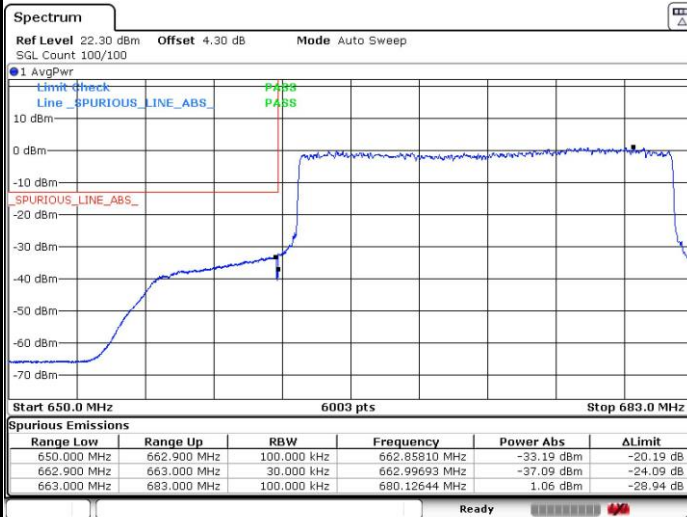

Date: 8 SEP.2018 17:17:17

Lowest Band Edge / Full RB

Date: 8 SEP.2018 17:11:02

Highest Band Edge / Full RB

Date: 8 SEP.2018 17:22:54

LTE Band 71 / 20MHz / QPSK

Lowest Band Edge / 1 RB

Date: 8 SEP.2018 17:36:28

Highest Band Edge / 1 RB

Date: 8 SEP.2018 17:33:31

Lowest Band Edge / Full RB

Date: 8 SEP.2018 17:45:50

Highest Band Edge / Full RB

Date: 8 SEP.2018 17:27:13

LTE Band 71 / 20MHz / 16QAM

Lowest Band Edge / 1 RB

Date: 8 SEP.2018 17:37:25

Highest Band Edge / 1RB

Date: 8 SEP.2018 17:32:44

Lowest Band Edge / Full RB

Date: 8 SEP.2018 17:44:05

Highest Band Edge / Full RB

Date: 8 SEP.2018 17:28:46

LTE Band 71 / 5MHz / 64QAM

Lowest Band Edge / 1 RB

Date: 8 SEP.2018 16:46:59

Highest Band Edge / 1 RB

Date: 8 SEP.2018 16:52:05

Lowest Band Edge / Full RB

Date: 8 SEP.2018 16:46:05

Highest Band Edge / Full RB

Date: 8 SEP.2018 16:52:56