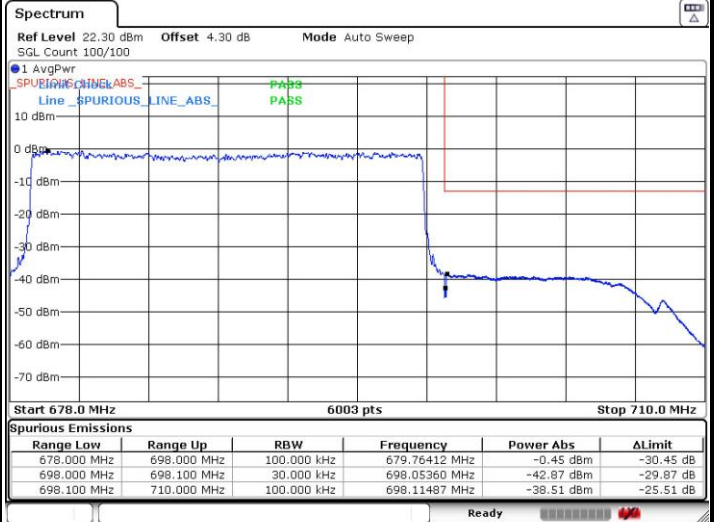

LTE Band 71 / 10MHz / 64QAM

Lowest Band Edge / 1 RB

Highest Band Edge / 1 RB

Lowest Band Edge / Full RB

Highest Band Edge / Full RB

LTE Band 71 / 15MHz / 64QAM

Lowest Band Edge / 1 RB

Highest Band Edge / 1 RB

Lowest Band Edge / Full RB

Highest Band Edge / Full RB

LTE Band 71 / 20MHz / 64QAM

Lowest Band Edge / 1 RB

Highest Band Edge / 1 RB

Lowest Band Edge / Full RB

Highest Band Edge / Full RB

**Conducted Spurious Emission**

LTE Band 71 / 5MHz

Lowest Channel / QPSK

Lowest Channel / 16QAM

Date: 8 SEP.2018 18:20:41

Date: 8 SEP.2018 18:20:12

Middle Channel / QPSK

Middle Channel / 16QAM

Date: 8 SEP.2018 18:18:23

Date: 8 SEP.2018 18:17:51

LTE Band 71 / 5MHz

Highest Channel / QPSK

Date: 8 SEP.2018 18:16:46

Highest Channel / 16QAM

Date: 8 SEP.2018 18:16:20

LTE Band 71 / 10MHz

Lowest Channel / QPSK