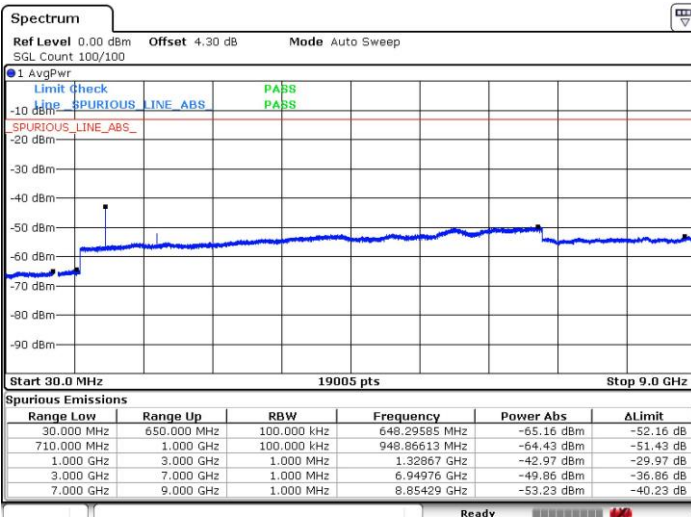

Highest Channel / QPSK

Highest Channel / 16QAM

Date: 8 SEP.2018 18:13:49

Date: 8 SEP.2018 18:14:22

LTE Band 71 / 15MHz

Lowest Channel / QPSK

Lowest Channel / 16QAM

Date: 8 SEP.2018 18:07:27

Date: 8 SEP.2018 18:06:57

Middle Channel / QPSK

Middle Channel / 16QAM

Date: 8 SEP.2018 18:04:48

Date: 8 SEP.2018 18:05:16

LTE Band71 / 15MHz

Highest Channel / QPSK

Highest Channel / 16QAM

Date: 8 SEP.2018 18:04:03

Date: 8 SEP.2018 18:03:35

LTE Band 71 / 20MHz

Lowest Channel / QPSK

Lowest Channel / 16QAM

Date: 8 SEP.2018 17:49:45

Date: 8 SEP.2018 17:50:24

LTE Band 71 / 20MHz