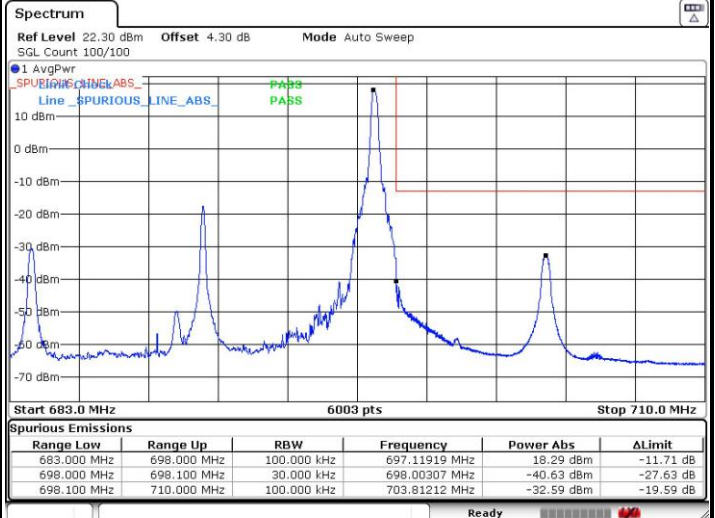

Lowest Band Edge / 1 RB

Date: 8 SEP.2018 16:46:59

Highest Band Edge / 1 RB

Date: 8 SEP.2018 16:52:05

Lowest Band Edge / Full RB

Date: 8 SEP.2018 16:46:05

Highest Band Edge / Full RB

Date: 8 SEP.2018 16:52:56

LTE Band 71 / 10MHz / 64QAM

Lowest Band Edge / 1 RB

Highest Band Edge / 1 RB

Lowest Band Edge / Full RB

Highest Band Edge / Full RB

LTE Band 71 / 15MHz / 64QAM

Lowest Band Edge / 1 RB

Highest Band Edge / 1 RB

Lowest Band Edge / Full RB

Highest Band Edge / Full RB

LTE Band 71 / 20MHz / 64QAM

Lowest Band Edge / 1 RB

Highest Band Edge / 1 RB

Lowest Band Edge / Full RB

Highest Band Edge / Full RB

**Conducted Spurious Emission**