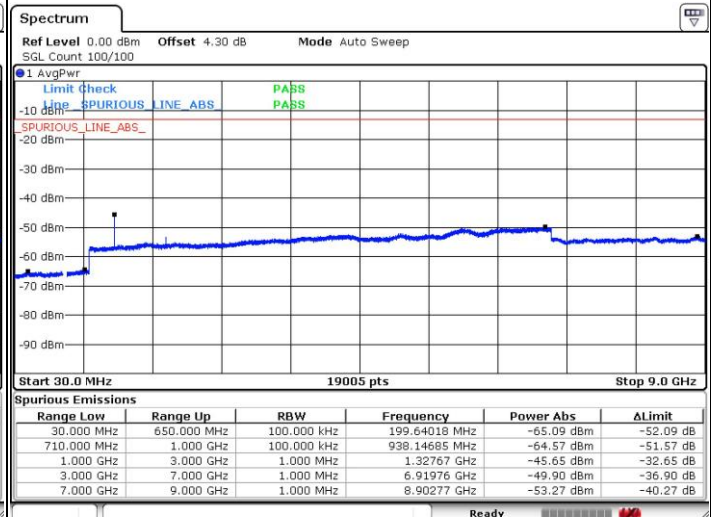

LTE Band 71 / 5MHz

Lowest Channel / QPSK

Lowest Channel / 16QAM

Date: 8 SEP.2018 18:20:41

Date: 8 SEP.2018 18:20:12

Middle Channel / QPSK

Middle Channel / 16QAM

Date: 8 SEP.2018 18:18:23

Date: 8 SEP.2018 18:17:51

LTE Band 71 / 5MHz

Highest Channel / QPSK

Date: 8 SEP.2018 18:16:46

Highest Channel / 16QAM

Date: 8 SEP.2018 18:16:20

LTE Band 71 / 10MHz

Lowest Channel / QPSK

Date: 8 SEP.2018 18:09:22

Lowest Channel / 16QAM

Date: 8 SEP.2018 18:10:01

LTE Band 71 / 10MHz

Middle Channel / QPSK

Middle Channel / 16QAM

Date: 8 SEP.2018 18:13:12

Date: 8 SEP.2018 18:12:45

Highest Channel / QPSK

Highest Channel / 16QAM

Date: 8 SEP.2018 18:13:49

Date: 8 SEP.2018 18:14:22

LTE Band 71 / 15MHz

Lowest Channel / QPSK

Lowest Channel / 16QAM

Date: 8 SEP.2018 18:07:27