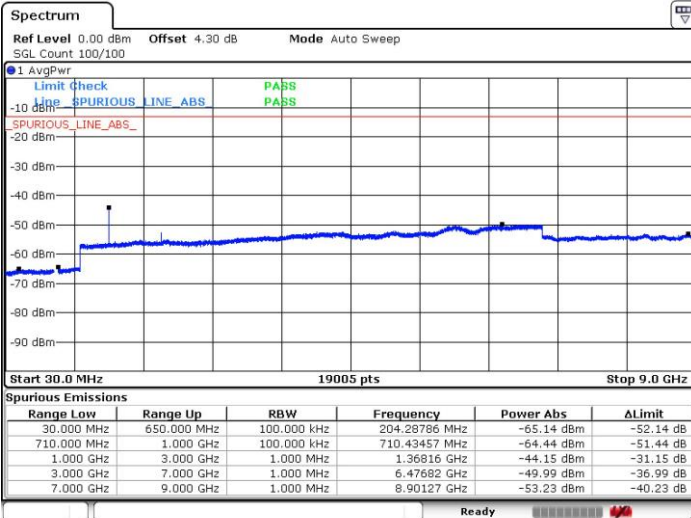

Highest Channel / QPSK

Highest Channel / 16QAM

Date: 8 SEP.2018 18:13:49

Date: 8 SEP.2018 18:14:22

LTE Band 71 / 15MHz

Lowest Channel / QPSK

Lowest Channel / 16QAM

Date: 8 SEP.2018 18:07:27

Date: 8 SEP.2018 18:06:57

Middle Channel / QPSK

Middle Channel / 16QAM

Date: 8 SEP.2018 18:04:48

Date: 8 SEP.2018 18:05:16

LTE Band71 / 15MHz

Highest Channel / QPSK

Highest Channel / 16QAM

Date: 8 SEP.2018 18:04:03

Date: 8 SEP.2018 18:03:35

LTE Band 71 / 20MHz

Lowest Channel / QPSK

Lowest Channel / 16QAM

Date: 8 SEP.2018 17:49:45

Date: 8 SEP.2018 17:50:24

LTE Band 71 / 20MHz