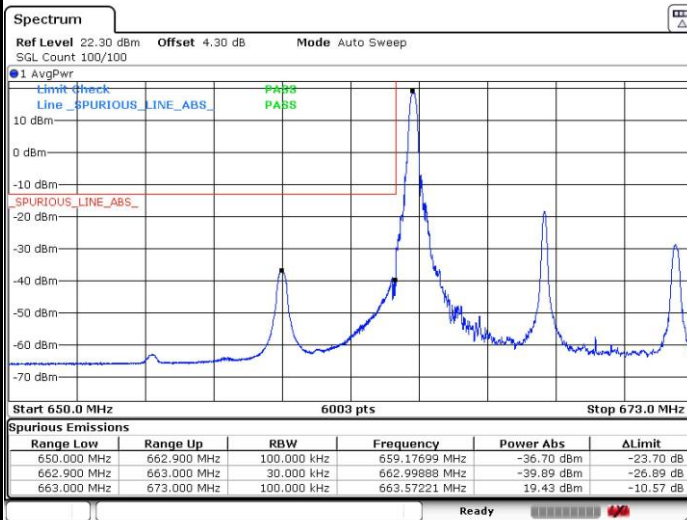

Date: 8 SEP.2018 17:37:25

Highest Band Edge / 1RB

Date: 8 SEP.2018 17:32:44

Lowest Band Edge / Full RB

Date: 8 SEP.2018 17:44:05

Highest Band Edge / Full RB

Date: 8 SEP.2018 17:28:46

LTE Band 71 / 5MHz / 64QAM

Lowest Band Edge / 1 RB

Date: 8 SEP.2018 16:46:59

Highest Band Edge / 1 RB

Date: 8 SEP.2018 16:52:05

Lowest Band Edge / Full RB

Date: 8 SEP.2018 16:46:05

Highest Band Edge / Full RB

Date: 8 SEP.2018 16:52:56

LTE Band 71 / 10MHz / 64QAM

Lowest Band Edge / 1 RB

Highest Band Edge / 1 RB

Lowest Band Edge / Full RB

Highest Band Edge / Full RB

LTE Band 71 / 15MHz / 64QAM

Lowest Band Edge / 1 RB

Highest Band Edge / 1 RB

Lowest Band Edge / Full RB

Highest Band Edge / Full RB

LTE Band 71 / 20MHz / 64QAM

Lowest Band Edge / 1 RB

Highest Band Edge / 1 RB

Lowest Band Edge / Full RB

Highest Band Edge / Full RB

**Conducted Spurious Emission**