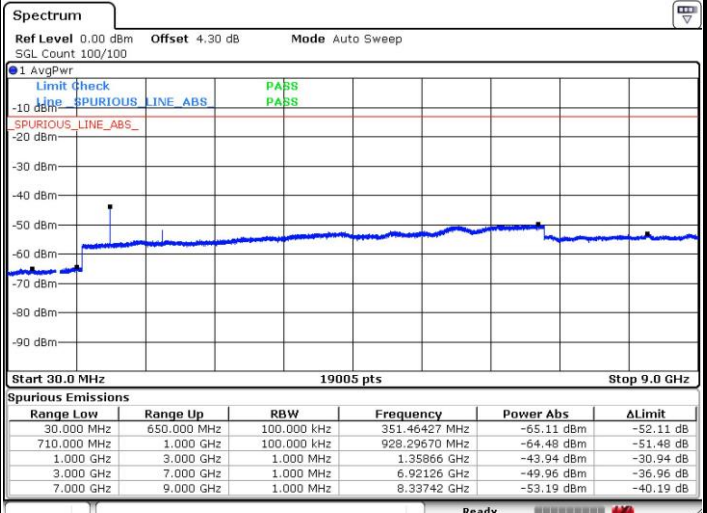

Date: 8 SEP.2018 18:04:03

Date: 8 SEP.2018 18:03:35

LTE Band 71 / 20MHz

Lowest Channel / QPSK

Lowest Channel / 16QAM

Date: 8 SEP.2018 17:49:45

Date: 8 SEP.2018 17:50:24

LTE Band 71 / 20MHz

Middle Channel / QPSK

Middle Channel / 16QAM

Date: 8 SEP.2018 17:52:47

Date: 8 SEP.2018 17:52:19

Highest Channel / QPSK

Highest Channel / 16QAM

Date: 8 SEP.2018 17:53:25

Date: 8 SEP.2018 17:53:55