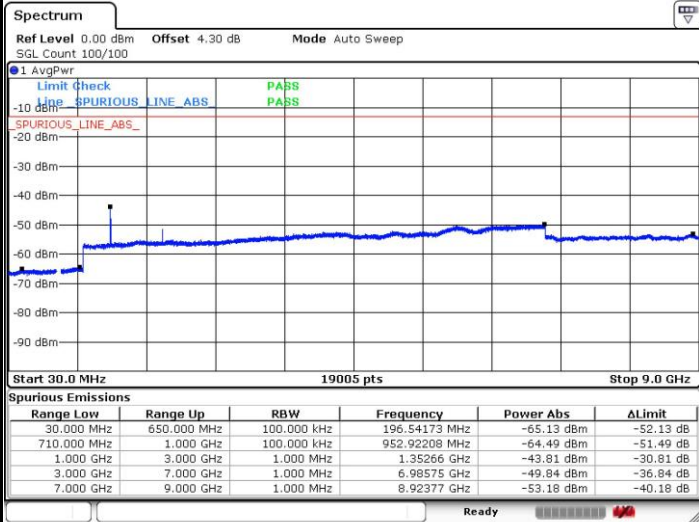

Date: 8 SEP.2018 18:17:51

LTE Band 71 / 5MHz

Highest Channel / QPSK

Date: 8 SEP.2018 18:16:46

Highest Channel / 16QAM

Date: 8 SEP.2018 18:16:20

LTE Band 71 / 10MHz

Lowest Channel / QPSK

Date: 8 SEP.2018 18:09:22

Lowest Channel / 16QAM

Date: 8 SEP.2018 18:10:01

LTE Band 71 / 10MHz

Middle Channel / QPSK

Middle Channel / 16QAM

Date: 8 SEP.2018 18:13:12

Date: 8 SEP.2018 18:12:45

Highest Channel / QPSK

Highest Channel / 16QAM

Date: 8 SEP.2018 18:13:49

Date: 8 SEP.2018 18:14:22

LTE Band 71 / 15MHz

Lowest Channel / QPSK

Lowest Channel / 16QAM

Date: 8 SEP.2018 18:07:27

Date: 8 SEP.2018 18:06:57

Middle Channel / QPSK

Middle Channel / 16QAM

Date: 8 SEP.2018 18:04:48

Date: 8 SEP.2018 18:05:16

LTE Band71 / 15MHz

Highest Channel / QPSK

Highest Channel / 16QAM