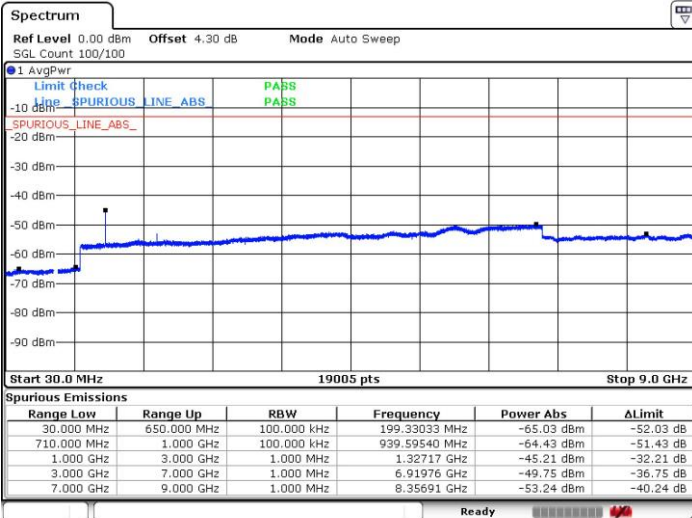

LTE Band 71 / 10MHz / 64QAM

Lowest Band Edge / 1 RB

Highest Band Edge / 1 RB

Lowest Band Edge / Full RB

Highest Band Edge / Full RB

LTE Band 71 / 15MHz / 64QAM

Lowest Band Edge / 1 RB

Highest Band Edge / 1 RB

Lowest Band Edge / Full RB

Highest Band Edge / Full RB

LTE Band 71 / 20MHz / 64QAM

Lowest Band Edge / 1 RB

Highest Band Edge / 1 RB

Lowest Band Edge / Full RB

Highest Band Edge / Full RB

**Conducted Spurious Emission**

LTE Band 71 / 5MHz

Lowest Channel / QPSK

Lowest Channel / 16QAM

Date: 8 SEP.2018 18:20:41

Date: 8 SEP.2018 18:20:12

Middle Channel / QPSK

Middle Channel / 16QAM

Date: 8 SEP.2018 18:18:23

Date: 8 SEP.2018 18:17:51

LTE Band 71 / 5MHz

Highest Channel / QPSK

Date: 8 SEP.2018 18:16:46

Highest Channel / 16QAM

Date: 8 SEP.2018 18:16:20

LTE Band 71 / 10MHz

Lowest Channel / QPSK