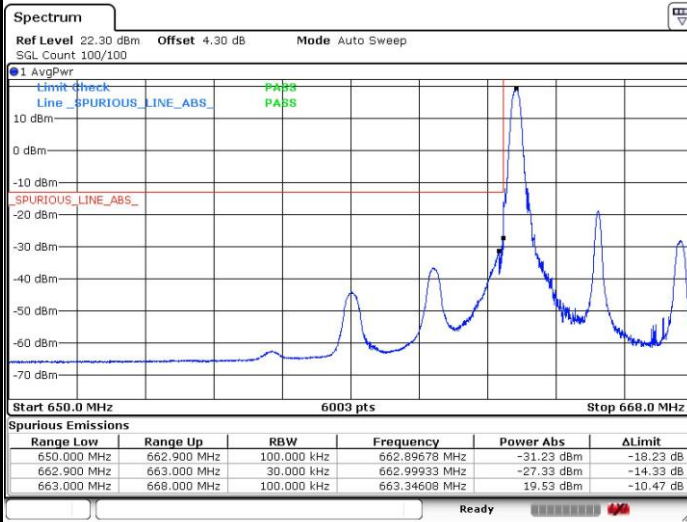

Highest Band Edge / 1 RB

Date: 8 SEP.2018 17:33:31

Lowest Band Edge / Full RB

Date: 8 SEP.2018 17:45:50

Highest Band Edge / Full RB

Date: 8 SEP.2018 17:27:13

LTE Band 71 / 20MHz / 16QAM

Lowest Band Edge / 1 RB

Date: 8 SEP.2018 17:37:25

Highest Band Edge / 1RB

Date: 8 SEP.2018 17:32:44

Lowest Band Edge / Full RB

Date: 8 SEP.2018 17:44:05

Highest Band Edge / Full RB

Date: 8 SEP.2018 17:28:46

LTE Band 71 / 5MHz / 64QAM

Lowest Band Edge / 1 RB

Date: 8 SEP.2018 16:46:59

Highest Band Edge / 1 RB

Date: 8 SEP.2018 16:52:05

Lowest Band Edge / Full RB

Date: 8 SEP.2018 16:46:05

Highest Band Edge / Full RB

Date: 8 SEP.2018 16:52:56