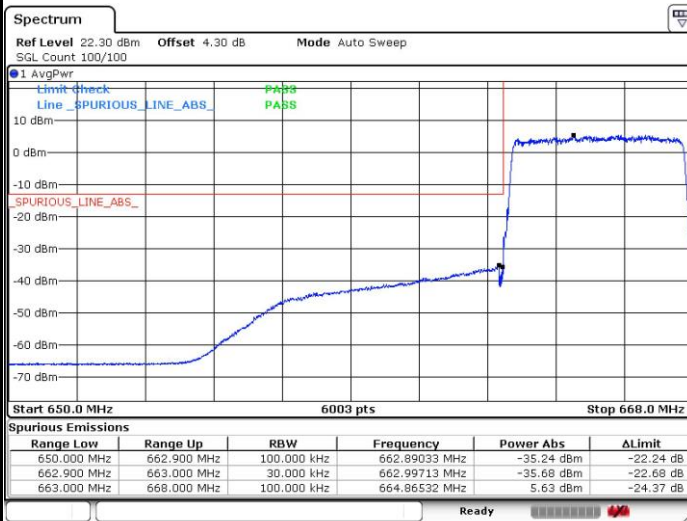

Date: 8 SEP.2018 17:37:25

Highest Band Edge / 1RB

Date: 8 SEP.2018 17:32:44

Lowest Band Edge / Full RB

Date: 8 SEP.2018 17:44:05

Highest Band Edge / Full RB

Date: 8 SEP.2018 17:28:46

LTE Band 71 / 5MHz / 64QAM

Lowest Band Edge / 1 RB

Date: 8 SEP.2018 16:46:59

Highest Band Edge / 1 RB

Date: 8 SEP.2018 16:52:05

Lowest Band Edge / Full RB

Date: 8 SEP.2018 16:46:05

Highest Band Edge / Full RB

Date: 8 SEP.2018 16:52:56

LTE Band 71 / 10MHz / 64QAM

Lowest Band Edge / 1 RB

Highest Band Edge / 1 RB

Lowest Band Edge / Full RB

Highest Band Edge / Full RB

LTE Band 71 / 15MHz / 64QAM

Lowest Band Edge / 1 RB

Highest Band Edge / 1 RB

Lowest Band Edge / Full RB

Highest Band Edge / Full RB

LTE Band 71 / 20MHz / 64QAM

Lowest Band Edge / 1 RB

Highest Band Edge / 1 RB

Lowest Band Edge / Full RB

Highest Band Edge / Full RB

**Conducted Spurious Emission**