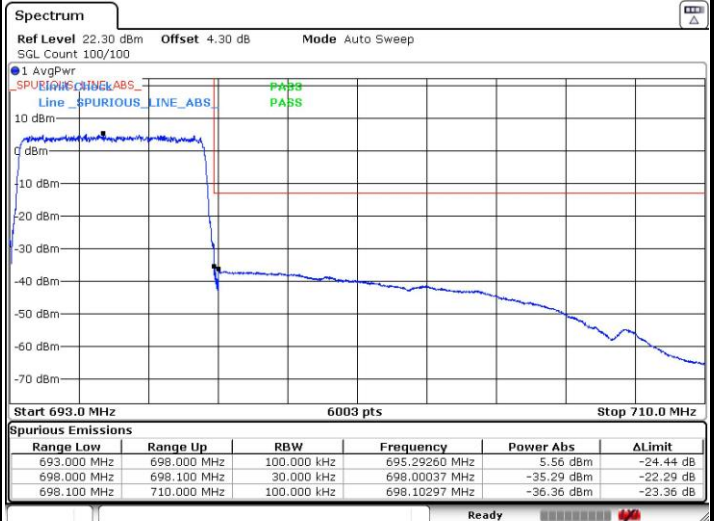

Date: 8 SEP.2018 17:37:25

Highest Band Edge / 1RB

Date: 8 SEP.2018 17:32:44

Lowest Band Edge / Full RB

Date: 8 SEP.2018 17:44:05

Highest Band Edge / Full RB

Date: 8 SEP.2018 17:28:46

LTE Band 71 / 5MHz / 64QAM

Lowest Band Edge / 1 RB

Date: 8 SEP.2018 16:46:59

Highest Band Edge / 1 RB

Date: 8 SEP.2018 16:52:05

Lowest Band Edge / Full RB

Date: 8 SEP.2018 16:46:05

Highest Band Edge / Full RB

Date: 8 SEP.2018 16:52:56

LTE Band 71 / 10MHz / 64QAM

Lowest Band Edge / 1 RB

Highest Band Edge / 1 RB

Lowest Band Edge / Full RB

Highest Band Edge / Full RB

LTE Band 71 / 15MHz / 64QAM

Lowest Band Edge / 1 RB

Highest Band Edge / 1 RB

Lowest Band Edge / Full RB

Highest Band Edge / Full RB

LTE Band 71 / 20MHz / 64QAM

Lowest Band Edge / 1 RB

Highest Band Edge / 1 RB

Lowest Band Edge / Full RB

Highest Band Edge / Full RB

**Conducted Spurious Emission**