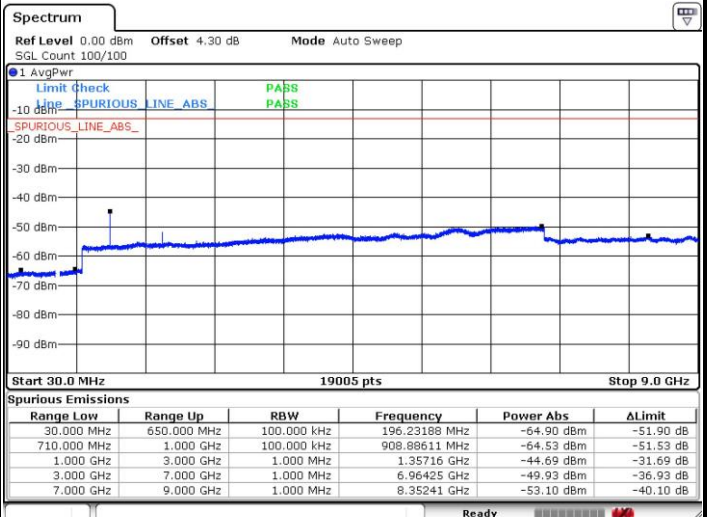

Lowest Band Edge / Full RB

Highest Band Edge / Full RB

LTE Band 71 / 20MHz / 64QAM

Lowest Band Edge / 1 RB

Highest Band Edge / 1 RB

Lowest Band Edge / Full RB

Highest Band Edge / Full RB

**Conducted Spurious Emission**

LTE Band 71 / 5MHz

Lowest Channel / QPSK

Lowest Channel / 16QAM

Date: 8 SEP.2018 18:20:41

Date: 8 SEP.2018 18:20:12

Middle Channel / QPSK

Middle Channel / 16QAM

Date: 8 SEP.2018 18:18:23

Date: 8 SEP.2018 18:17:51

LTE Band 71 / 5MHz

Highest Channel / QPSK

Date: 8 SEP.2018 18:16:46

Highest Channel / 16QAM

Date: 8 SEP.2018 18:16:20

LTE Band 71 / 10MHz

Lowest Channel / QPSK

Date: 8 SEP.2018 18:09:22

Lowest Channel / 16QAM

Date: 8 SEP.2018 18:10:01

LTE Band 71 / 10MHz

Middle Channel / QPSK

Middle Channel / 16QAM

Date: 8 SEP.2018 18:13:12

Date: 8 SEP.2018 18:12:45