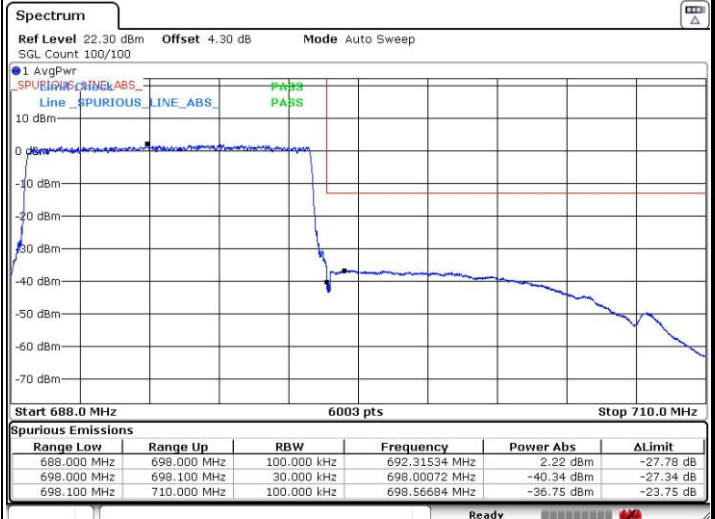

Lowest Band Edge / 1 RB

Date: 8 SEP.2018 16:46:59

Highest Band Edge / 1 RB

Date: 8 SEP.2018 16:52:05

Lowest Band Edge / Full RB

Date: 8 SEP.2018 16:46:05

Highest Band Edge / Full RB

Date: 8 SEP.2018 16:52:56

LTE Band 71 / 10MHz / 64QAM

Lowest Band Edge / 1 RB

Highest Band Edge / 1 RB

Lowest Band Edge / Full RB

Highest Band Edge / Full RB

LTE Band 71 / 15MHz / 64QAM

Lowest Band Edge / 1 RB

Highest Band Edge / 1 RB

Lowest Band Edge / Full RB

Highest Band Edge / Full RB

LTE Band 71 / 20MHz / 64QAM

Lowest Band Edge / 1 RB

Highest Band Edge / 1 RB

Lowest Band Edge / Full RB

Highest Band Edge / Full RB

**Conducted Spurious Emission**