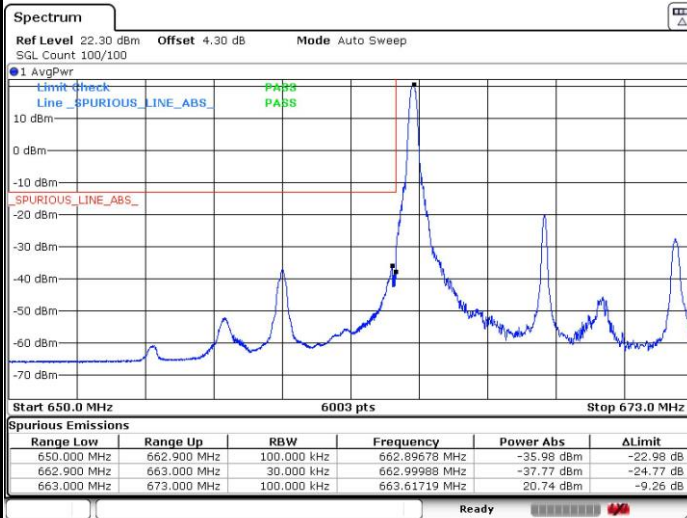

LTE Band 71 / 5MHz / 16QAM

Lowest Band Edge / 1 RB

Highest Band Edge / 1 RB

Lowest Band Edge / Full RB

Highest Band Edge / Full RB

LTE Band 71 / 10MHz / QPSK

Lowest Band Edge / 1 RB

Date: 8 SEP.2018 17:03:59

Highest Band Edge / 1 RB

Date: 8 SEP.2018 17:00:53

Lowest Band Edge / Full RB

Date: 8 SEP.2018 17:08:13

Highest Band Edge / Full RB

Date: 8 SEP.2018 16:55:55

LTE Band 71 / 10MHz / 16QAM

Lowest Band Edge / 1 RB

Highest Band Edge / 1 RB

Lowest Band Edge / Full RB

Highest Band Edge / Full RB

LTE Band 71 / 15MHz / QPSK

Lowest Band Edge / 1 RB

Date: 8 SEP.2018 17:14:22

Highest Band Edge / 1 RB

Date: 8 SEP.2018 17:16:19