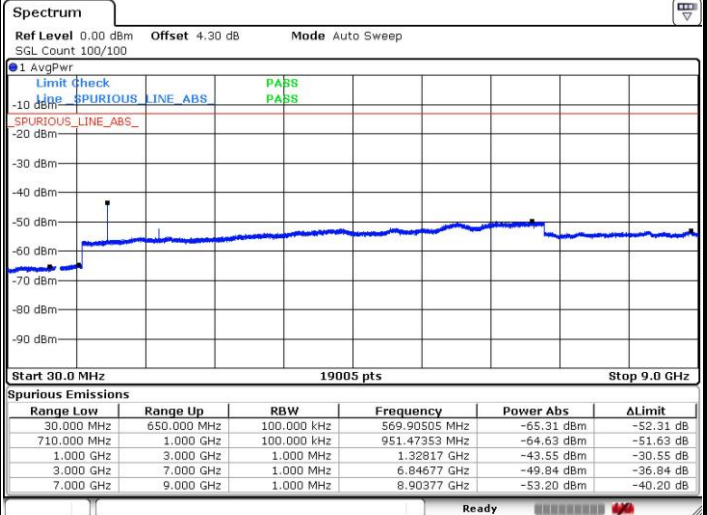

Date: 8 SEP.2018 18:09:22

Lowest Channel / 16QAM

Date: 8 SEP.2018 18:10:01

LTE Band 71 / 10MHz

Middle Channel / QPSK

Middle Channel / 16QAM

Date: 8 SEP.2018 18:13:12

Date: 8 SEP.2018 18:12:45

Highest Channel / QPSK

Highest Channel / 16QAM

Date: 8 SEP.2018 18:13:49

Date: 8 SEP.2018 18:14:22

LTE Band 71 / 15MHz

Lowest Channel / QPSK

Lowest Channel / 16QAM

Date: 8 SEP.2018 18:07:27

Date: 8 SEP.2018 18:06:57

Middle Channel / QPSK

Middle Channel / 16QAM

Date: 8 SEP.2018 18:04:48

Date: 8 SEP.2018 18:05:16

LTE Band71 / 15MHz

Highest Channel / QPSK

Highest Channel / 16QAM

Date: 8 SEP.2018 18:04:03

Date: 8 SEP.2018 18:03:35

LTE Band 71 / 20MHz

Lowest Channel / QPSK

Lowest Channel / 16QAM

Date: 8 SEP.2018 17:49:45

Date: 8 SEP.2018 17:50:24

LTE Band 71 / 20MHz