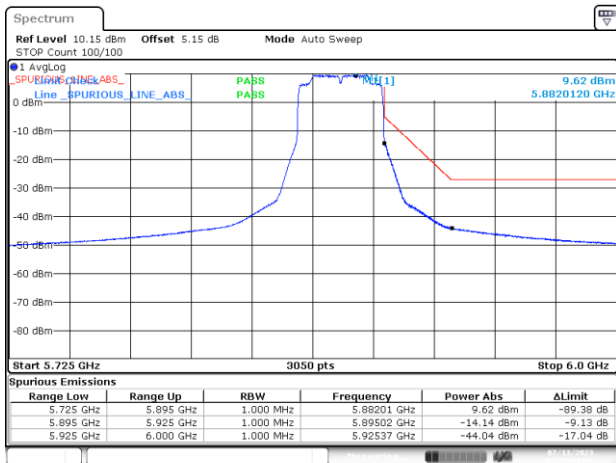

BE-NR-HIGH-PEAK, MIMO-A, 802.11n40-HT8, Ch175

BE-NR-LOW, MIMO-A, 802.11ac80-VHT0, Ch171

BE-NR-HIGH, MIMO-A, 802.11ac80-VHT0, Ch171

BE-NR-HIGH-PEAK, MIMO-A, 802.11ac80-VHT0, Ch171

BE-NR-LOW, MIMO-A, 802.11ac160-VHT0, Ch163

BE-NR-HIGH, MIMO-A, 802.11ac160-VHT0, Ch163

BE-NR-HIGH-PEAK, MIMO-A, 802.11ac160-VHT0, Ch163

BE-NR-LOW, MIMO-A, 802.11ax/be20-MCS0, Ch177

BE-NR-HIGH, MIMO-A, 802.11ax/be20-MCS0, Ch177

BE-NR-HIGH-PEAK, MIMO-A, 802.11ax/be20-MCS0, Ch177

BE-NR-LOW, MIMO-A, 802.11ax/be40-MCS0, Ch175

BE-NR-HIGH, MIMO-A, 802.11ax/be40-MCS0, Ch175

BE-NR-HIGH-PEAK, MIMO-A, 802.11ax/be40-MCS0, Ch175

BE-NR-LOW, MIMO-A, 802.11ax/be80-MCS0, Ch171

BE-NR-HIGH, MIMO-A, 802.11ax/be80-MCS0, Ch171