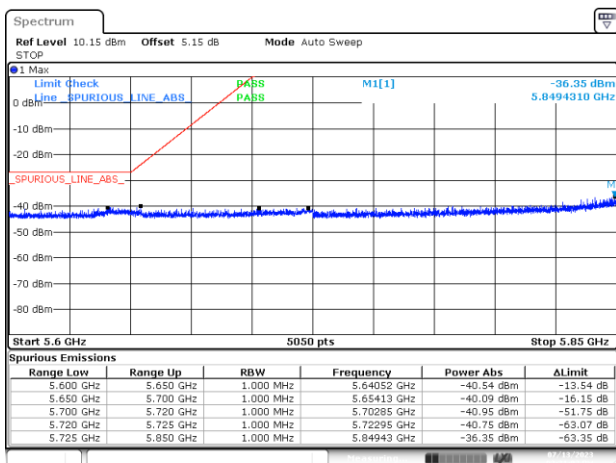

BE-NR-LOW, MIMO-A, 802.11n20-HT8, Ch177

BE-NR-HIGH, MIMO-A, 802.11n20-HT8, Ch177

BE-NR-HIGH-PEAK, MIMO-A, 802.11n20-HT8, Ch177

BE-NR-LOW, MIMO-A, 802.11n40-HT8, Ch175

BE-NR-HIGH, MIMO-A, 802.11n40-HT8, Ch175

BE-NR-HIGH-PEAK, MIMO-A, 802.11n40-HT8, Ch175

BE-NR-LOW, MIMO-A, 802.11ac80-VHT0, Ch171

BE-NR-HIGH, MIMO-A, 802.11ac80-VHT0, Ch171

BE-NR-HIGH-PEAK, MIMO-A, 802.11ac80-VHT0, Ch171

BE-NR-LOW, MIMO-A, 802.11ac160-VHT0, Ch163

BE-NR-HIGH, MIMO-A, 802.11ac160-VHT0, Ch163

BE-NR-HIGH-PEAK, MIMO-A, 802.11ac160-VHT0, Ch163

BE-NR-LOW, MIMO-A, 802.11ax/be20-MCS0, Ch177

BE-NR-HIGH, MIMO-A, 802.11ax/be20-MCS0, Ch177

BE-NR-HIGH-PEAK, MIMO-A, 802.11ax/be20-MCS0, Ch177