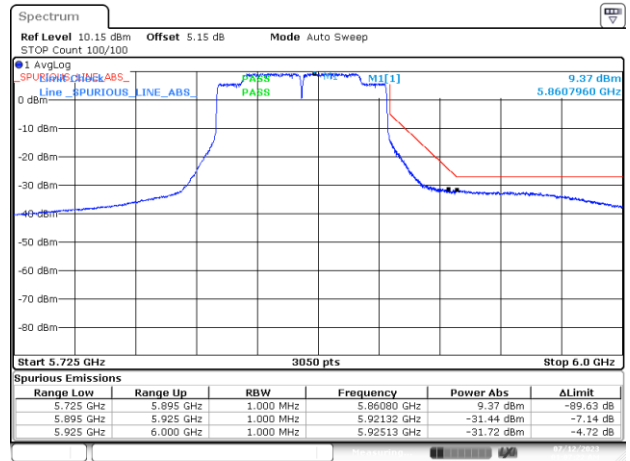

BE-NR-LOW, SISO-A, 802.11ax/be160-MCS0, Ch163

BE-NR-HIGH, SISO-A, 802.11ax/be160-MCS0, Ch163

BE-NR-HIGH-PEAK, SISO-A, 802.11ax/be160-MCS0, Ch163

BE-NR-LOW, SISO-B, 802.11a20-6Mbps, Ch177

BE-NR-HIGH, SISO-B, 802.11a20-6Mbps, Ch177

BE-NR-HIGH-PEAK, SISO-B, 802.11a20-6Mbps, Ch177

BE-NR-LOW, SISO-B, 802.11n20-HT0, Ch177

BE-NR-HIGH, SISO-B, 802.11n20-HT0, Ch177

BE-NR-HIGH-PEAK, SISO-B, 802.11n20-HT0, Ch177

BE-NR-LOW, SISO-B, 802.11n40-HT0, Ch175

BE-NR-HIGH, SISO-B, 802.11n40-HT0, Ch175

BE-NR-HIGH-PEAK, SISO-B, 802.11n40-HT0, Ch175

BE-NR-LOW, SISO-B, 802.11ac80-VHT0, Ch171

BE-NR-HIGH, SISO-B, 802.11ac80-VHT0, Ch171

BE-NR-HIGH-PEAK, SISO-B, 802.11ac80-VHT0, Ch171

BE-NR-LOW, SISO-B, 802.11ac160-VHT0, Ch163

BE-NR-HIGH, SISO-B, 802.11ac160-VHT0, Ch163

BE-NR-HIGH-PEAK, SISO-B, 802.11ac160-VHT0, Ch163

BE-NR-LOW, SISO-B, 802.11ax/be20-MCS0, Ch177

BE-NR-HIGH, SISO-B, 802.11ax/be20-MCS0, Ch177