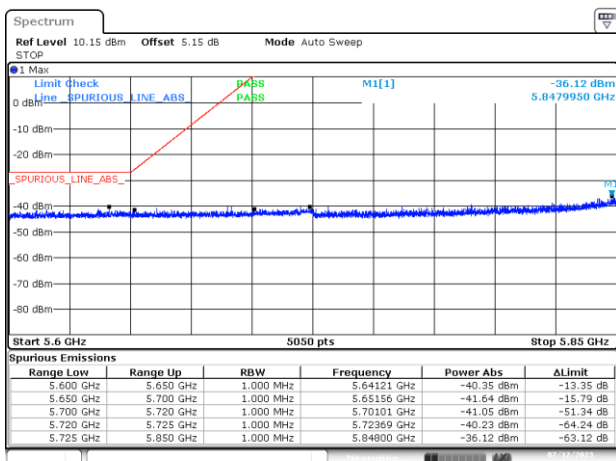

BE-NR-LOW, MIMO-A, 802.11ax/be40-MCS0, Ch175

BE-NR-HIGH, MIMO-A, 802.11ax/be40-MCS0, Ch175

BE-NR-HIGH-PEAK, MIMO-A, 802.11ax/be40-MCS0, Ch175

BE-NR-LOW, MIMO-A, 802.11ax/be80-MCS0, Ch171

BE-NR-HIGH, MIMO-A, 802.11ax/be80-MCS0, Ch171

BE-NR-HIGH-PEAK, MIMO-A, 802.11ax/be80-MCS0, Ch171

BE-NR-LOW, MIMO-A, 802.11ax/be160-MCS0, Ch163

BE-NR-HIGH, MIMO-A, 802.11ax/be160-MCS0, Ch163

BE-NR-HIGH-PEAK, MIMO-A, 802.11ax/be160-MCS0, Ch163

BE-NR-LOW, MIMO-B, 802.11n20-HT8, Ch177

BE-NR-HIGH, MIMO-B, 802.11n20-HT8, Ch177

BE-NR-HIGH-PEAK, MIMO-B, 802.11n20-HT8, Ch177

BE-NR-LOW, MIMO-B, 802.11n40-HT8, Ch175

BE-NR-HIGH, MIMO-B, 802.11n40-HT8, Ch175

BE-NR-HIGH-PEAK, MIMO-B, 802.11n40-HT8, Ch175

BE-NR-LOW, MIMO-B, 802.11ac80-VHT0, Ch171

BE-NR-HIGH, MIMO-B, 802.11ac80-VHT0, Ch171

BE-NR-HIGH-PEAK, MIMO-B, 802.11ac80-VHT0, Ch171

BE-NR-LOW, MIMO-B, 802.11ac160-VHT0, Ch163

BE-NR-HIGH, MIMO-B, 802.11ac160-VHT0, Ch163