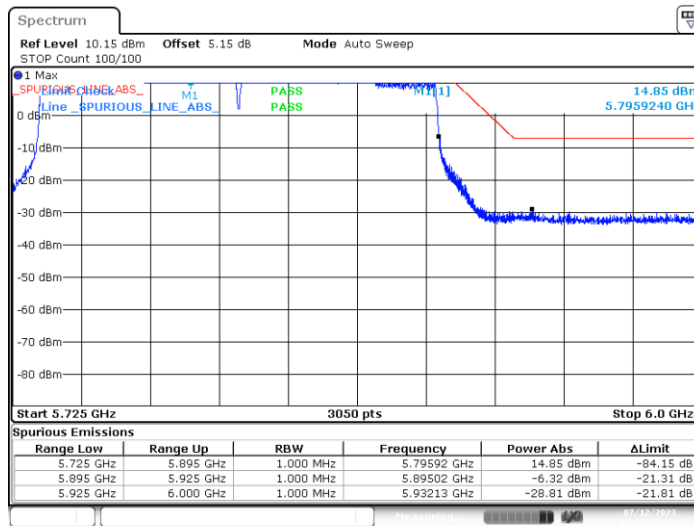

BE-NR-HIGH-PEAK, SISO-B, 802.11ax/be20-MCS0, Ch177

BE-NR-LOW, SISO-B, 802.11ax/be40-MCS0, Ch175

BE-NR-HIGH, SISO-B, 802.11ax/be40-MCS0, Ch175

BE-NR-HIGH-PEAK, SISO-B, 802.11ax/be40-MCS0, Ch175

BE-NR-LOW, SISO-B, 802.11ax/be80-MCS0, Ch171

BE-NR-HIGH, SISO-B, 802.11ax/be80-MCS0, Ch171

BE-NR-HIGH-PEAK, SISO-B, 802.11ax/be80-MCS0, Ch171

BE-NR-LOW, SISO-B, 802.11ax/be160-MCS0, Ch163

BE-NR-HIGH, SISO-B, 802.11ax/be160-MCS0, Ch163

BE-NR-HIGH-PEAK, SISO-B, 802.11ax/be160-MCS0, Ch163

BE-NR-LOW, MIMO-A, 802.11n20-HT8, Ch177

BE-NR-HIGH, MIMO-A, 802.11n20-HT8, Ch177

BE-NR-HIGH-PEAK, MIMO-A, 802.11n20-HT8, Ch177

BE-NR-LOW, MIMO-A, 802.11n40-HT8, Ch175

BE-NR-HIGH, MIMO-A, 802.11n40-HT8, Ch175

BE-NR-HIGH-PEAK, MIMO-A, 802.11n40-HT8, Ch175

BE-NR-LOW, MIMO-A, 802.11ac80-VHT0, Ch171

BE-NR-HIGH, MIMO-A, 802.11ac80-VHT0, Ch171

BE-NR-HIGH-PEAK, MIMO-A, 802.11ac80-VHT0, Ch171

BE-NR-LOW, MIMO-A, 802.11ac160-VHT0, Ch163