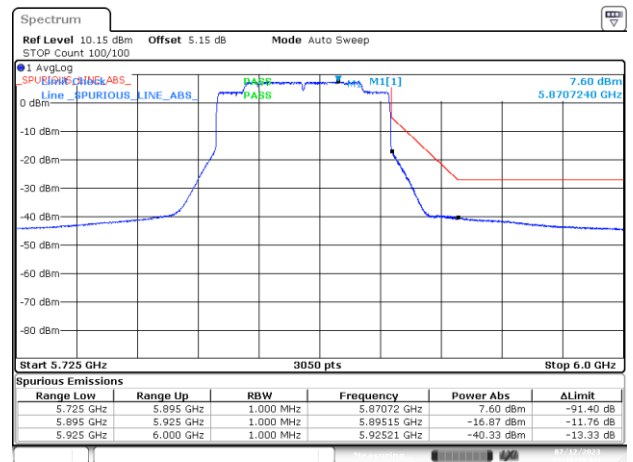

BE-NR-LOW, MIMO-B, 802.11ac80-VHT0, Ch171

BE-NR-HIGH, MIMO-B, 802.11ac80-VHT0, Ch171

BE-NR-HIGH-PEAK, MIMO-B, 802.11ac80-VHT0, Ch171

BE-NR-LOW, MIMO-B, 802.11ac160-VHT0, Ch163

BE-NR-HIGH, MIMO-B, 802.11ac160-VHT0, Ch163

BE-NR-HIGH-PEAK, MIMO-B, 802.11ac160-VHT0, Ch163

BE-NR-LOW, MIMO-B, 802.11ax/be20-MCS0, Ch177

BE-NR-HIGH, MIMO-B, 802.11ax/be20-MCS0, Ch177

BE-NR-HIGH-PEAK, MIMO-B, 802.11ax/be20-MCS0, Ch177

BE-NR-LOW, MIMO-B, 802.11ax/be40-MCS0, Ch175

BE-NR-HIGH, MIMO-B, 802.11ax/be40-MCS0, Ch175

BE-NR-HIGH-PEAK, MIMO-B, 802.11ax/be40-MCS0, Ch175

BE-NR-LOW, MIMO-B, 802.11ax/be80-MCS0, Ch171

BE-NR-HIGH, MIMO-B, 802.11ax/be80-MCS0, Ch171

BE-NR-HIGH-PEAK, MIMO-B, 802.11ax/be80-MCS0, Ch171