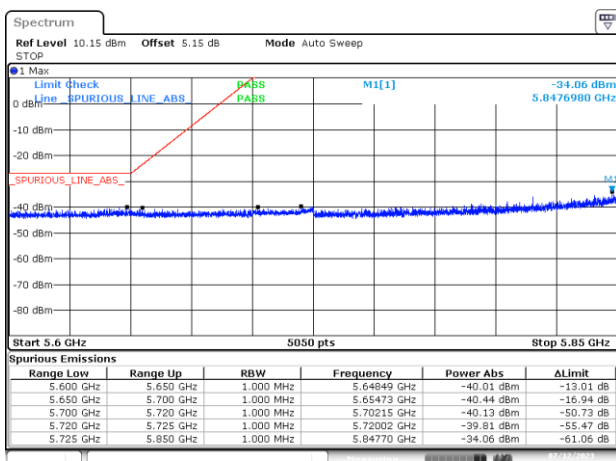

BE-NR-LOW, SISO-A, 802.11ax/be160-MCS0, Ch163

BE-NR-HIGH, SISO-A, 802.11ax/be160-MCS0, Ch163

BE-NR-HIGH-PEAK, SISO-A, 802.11ax/be160-MCS0, Ch163

BE-NR-LOW, SISO-B, 802.11a20-6Mbps, Ch177

BE-NR-HIGH, SISO-B, 802.11a20-6Mbps, Ch177

BE-NR-HIGH-PEAK, SISO-B, 802.11a20-6Mbps, Ch177

BE-NR-LOW, SISO-B, 802.11n20-HT0, Ch177

BE-NR-HIGH, SISO-B, 802.11n20-HT0, Ch177

BE-NR-HIGH-PEAK, SISO-B, 802.11n20-HT0, Ch177

BE-NR-LOW, SISO-B, 802.11n40-HT0, Ch175

BE-NR-HIGH, SISO-B, 802.11n40-HT0, Ch175

BE-NR-HIGH-PEAK, SISO-B, 802.11n40-HT0, Ch175

BE-NR-LOW, SISO-B, 802.11ac80-VHT0, Ch171

BE-NR-HIGH, SISO-B, 802.11ac80-VHT0, Ch171

BE-NR-HIGH-PEAK, SISO-B, 802.11ac80-VHT0, Ch171