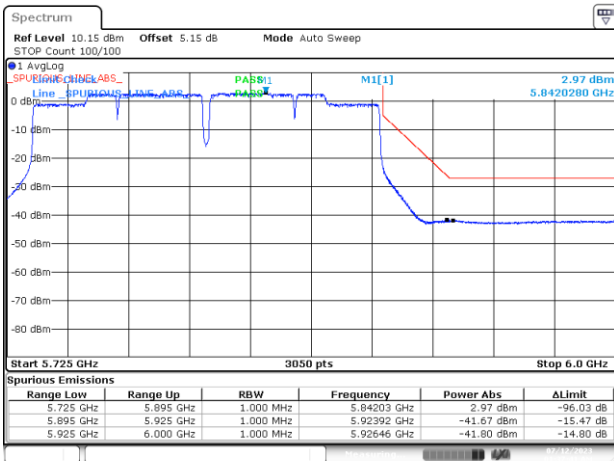

BE-NR-HIGH-PEAK, SISO-B, 802.11a20-6Mbps, Ch177

BE-NR-LOW, SISO-B, 802.11n20-HT0, Ch177

BE-NR-HIGH, SISO-B, 802.11n20-HT0, Ch177

BE-NR-HIGH-PEAK, SISO-B, 802.11n20-HT0, Ch177

BE-NR-LOW, SISO-B, 802.11n40-HT0, Ch175

BE-NR-HIGH, SISO-B, 802.11n40-HT0, Ch175

BE-NR-HIGH-PEAK, SISO-B, 802.11n40-HT0, Ch175

BE-NR-LOW, SISO-B, 802.11ac80-VHT0, Ch171

BE-NR-HIGH, SISO-B, 802.11ac80-VHT0, Ch171

BE-NR-HIGH-PEAK, SISO-B, 802.11ac80-VHT0, Ch171

BE-NR-LOW, SISO-B, 802.11ac160-VHT0, Ch163

BE-NR-HIGH, SISO-B, 802.11ac160-VHT0, Ch163

BE-NR-HIGH-PEAK, SISO-B, 802.11ac160-VHT0, Ch163

BE-NR-LOW, SISO-B, 802.11ax/be20-MCS0, Ch177

BE-NR-HIGH, SISO-B, 802.11ax/be20-MCS0, Ch177

BE-NR-HIGH-PEAK, SISO-B, 802.11ax/be20-MCS0, Ch177

BE-NR-LOW, SISO-B, 802.11ax/be40-MCS0, Ch175

BE-NR-HIGH, SISO-B, 802.11ax/be40-MCS0, Ch175

BE-NR-HIGH-PEAK, SISO-B, 802.11ax/be40-MCS0, Ch175

BE-NR-LOW, SISO-B, 802.11ax/be80-MCS0, Ch171