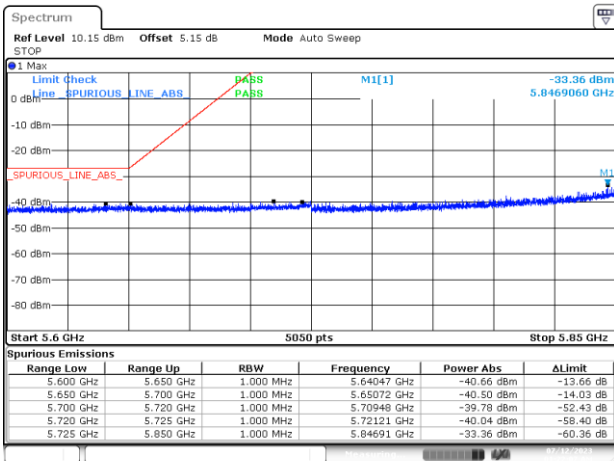

BE-NR-HIGH-PEAK, SISO-B, 802.11a20-6Mbps, Ch177

BE-NR-LOW, SISO-B, 802.11n20-HT0, Ch177

BE-NR-HIGH, SISO-B, 802.11n20-HT0, Ch177

BE-NR-HIGH-PEAK, SISO-B, 802.11n20-HT0, Ch177

BE-NR-LOW, SISO-B, 802.11n40-HT0, Ch175

BE-NR-HIGH, SISO-B, 802.11n40-HT0, Ch175

BE-NR-HIGH-PEAK, SISO-B, 802.11n40-HT0, Ch175

BE-NR-LOW, SISO-B, 802.11ac80-VHT0, Ch171

BE-NR-HIGH, SISO-B, 802.11ac80-VHT0, Ch171

BE-NR-HIGH-PEAK, SISO-B, 802.11ac80-VHT0, Ch171

BE-NR-LOW, SISO-B, 802.11ac160-VHT0, Ch163

BE-NR-HIGH, SISO-B, 802.11ac160-VHT0, Ch163

BE-NR-HIGH-PEAK, SISO-B, 802.11ac160-VHT0, Ch163

BE-NR-LOW, SISO-B, 802.11ax/be20-MCS0, Ch177

BE-NR-HIGH, SISO-B, 802.11ax/be20-MCS0, Ch177

BE-NR-HIGH-PEAK, SISO-B, 802.11ax/be20-MCS0, Ch177

BE-NR-LOW, SISO-B, 802.11ax/be40-MCS0, Ch175

BE-NR-HIGH, SISO-B, 802.11ax/be40-MCS0, Ch175

BE-NR-HIGH-PEAK, SISO-B, 802.11ax/be40-MCS0, Ch175

BE-NR-LOW, SISO-B, 802.11ax/be80-MCS0, Ch171