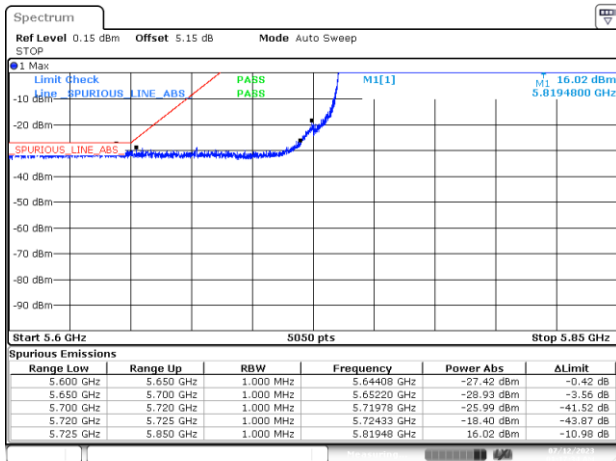

BE-NR-LOW, SISO-B, 802.11ac160-VHT0, Ch163

BE-NR-HIGH, SISO-B, 802.11ac160-VHT0, Ch163

BE-NR-HIGH-PEAK, SISO-B, 802.11ac160-VHT0, Ch163

BE-NR-LOW, SISO-B, 802.11ax/be20-MCS0, Ch177

BE-NR-HIGH, SISO-B, 802.11ax/be20-MCS0, Ch177

BE-NR-HIGH-PEAK, SISO-B, 802.11ax/be20-MCS0, Ch177

BE-NR-LOW, SISO-B, 802.11ax/be40-MCS0, Ch175

BE-NR-HIGH, SISO-B, 802.11ax/be40-MCS0, Ch175

BE-NR-HIGH-PEAK, SISO-B, 802.11ax/be40-MCS0, Ch175

BE-NR-LOW, SISO-B, 802.11ax/be80-MCS0, Ch171

BE-NR-HIGH, SISO-B, 802.11ax/be80-MCS0, Ch171

BE-NR-HIGH-PEAK, SISO-B, 802.11ax/be80-MCS0, Ch171

BE-NR-LOW, SISO-B, 802.11ax/be160-MCS0, Ch163

BE-NR-HIGH, SISO-B, 802.11ax/be160-MCS0, Ch163

BE-NR-HIGH-PEAK, SISO-B, 802.11ax/be160-MCS0, Ch163

BE-NR-LOW, MIMO-A, 802.11n20-HT8, Ch177

BE-NR-HIGH, MIMO-A, 802.11n20-HT8, Ch177

BE-NR-HIGH-PEAK, MIMO-A, 802.11n20-HT8, Ch177

BE-NR-LOW, MIMO-A, 802.11n40-HT8, Ch175

BE-NR-HIGH, MIMO-A, 802.11n40-HT8, Ch175