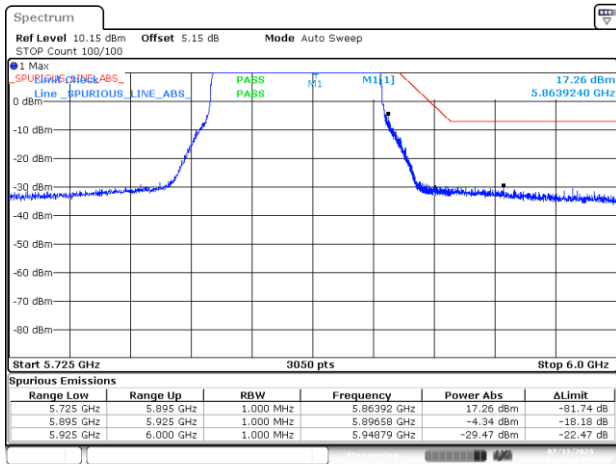

BE-NR-HIGH, SISO-B, 802.11ax/be80-MCS0, Ch171

BE-NR-HIGH-PEAK, SISO-B, 802.11ax/be80-MCS0, Ch171

BE-NR-LOW, SISO-B, 802.11ax/be160-MCS0, Ch163

BE-NR-HIGH, SISO-B, 802.11ax/be160-MCS0, Ch163

BE-NR-HIGH-PEAK, SISO-B, 802.11ax/be160-MCS0, Ch163

BE-NR-LOW, MIMO-A, 802.11n20-HT8, Ch177

BE-NR-HIGH, MIMO-A, 802.11n20-HT8, Ch177

BE-NR-HIGH-PEAK, MIMO-A, 802.11n20-HT8, Ch177

BE-NR-LOW, MIMO-A, 802.11n40-HT8, Ch175

BE-NR-HIGH, MIMO-A, 802.11n40-HT8, Ch175

BE-NR-HIGH-PEAK, MIMO-A, 802.11n40-HT8, Ch175

BE-NR-LOW, MIMO-A, 802.11ac80-VHT0, Ch171

BE-NR-HIGH, MIMO-A, 802.11ac80-VHT0, Ch171

BE-NR-HIGH-PEAK, MIMO-A, 802.11ac80-VHT0, Ch171

BE-NR-LOW, MIMO-A, 802.11ac160-VHT0, Ch163