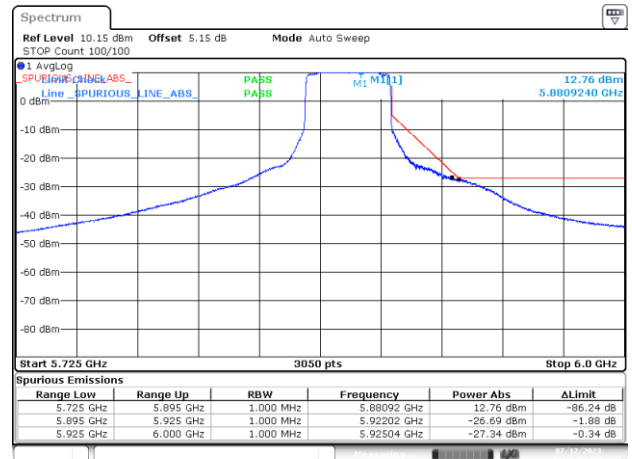

BE-NR-HIGH, SISO-B, 802.11n40-HT0, Ch175

BE-NR-HIGH-PEAK, SISO-B, 802.11n40-HT0, Ch175

BE-NR-LOW, SISO-B, 802.11ac80-VHT0, Ch171

BE-NR-HIGH, SISO-B, 802.11ac80-VHT0, Ch171

BE-NR-HIGH-PEAK, SISO-B, 802.11ac80-VHT0, Ch171

BE-NR-LOW, SISO-B, 802.11ac160-VHT0, Ch163

BE-NR-HIGH, SISO-B, 802.11ac160-VHT0, Ch163

BE-NR-HIGH-PEAK, SISO-B, 802.11ac160-VHT0, Ch163

BE-NR-LOW, SISO-B, 802.11ax/be20-MCS0, Ch177

BE-NR-HIGH, SISO-B, 802.11ax/be20-MCS0, Ch177

BE-NR-HIGH-PEAK, SISO-B, 802.11ax/be20-MCS0, Ch177

BE-NR-LOW, SISO-B, 802.11ax/be40-MCS0, Ch175

BE-NR-HIGH, SISO-B, 802.11ax/be40-MCS0, Ch175

BE-NR-HIGH-PEAK, SISO-B, 802.11ax/be40-MCS0, Ch175

BE-NR-LOW, SISO-B, 802.11ax/be80-MCS0, Ch171

BE-NR-HIGH, SISO-B, 802.11ax/be80-MCS0, Ch171

BE-NR-HIGH-PEAK, SISO-B, 802.11ax/be80-MCS0, Ch171

BE-NR-LOW, SISO-B, 802.11ax/be160-MCS0, Ch163

BE-NR-HIGH, SISO-B, 802.11ax/be160-MCS0, Ch163

BE-NR-HIGH-PEAK, SISO-B, 802.11ax/be160-MCS0, Ch163