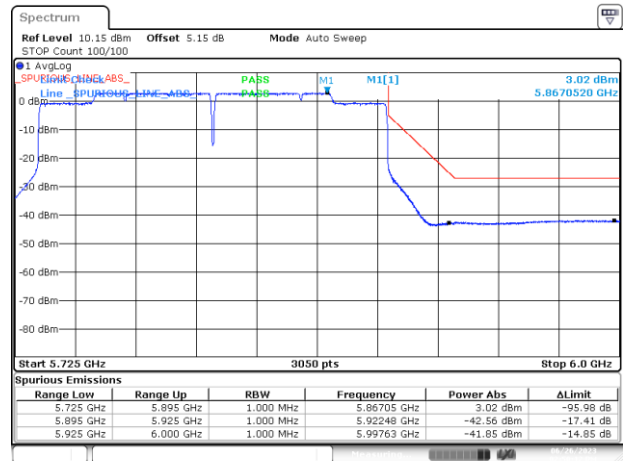

BE-NR-LOW, SISO-A, 802.11ax/be160-MCS0, Ch163

BE-NR-HIGH, SISO-A, 802.11ax/be160-MCS0, Ch163

BE-NR-HIGH-PEAK, SISO-A, 802.11ax/be160-MCS0, Ch163

BE-NR-LOW, SISO-B, 802.11a20-6Mbps, Ch177

BE-NR-HIGH, SISO-B, 802.11a20-6Mbps, Ch177

BE-NR-HIGH-PEAK, SISO-B, 802.11a20-6Mbps, Ch177

BE-NR-LOW, SISO-B, 802.11n20-HT0, Ch177

BE-NR-HIGH, SISO-B, 802.11n20-HT0, Ch177

BE-NR-HIGH-PEAK, SISO-B, 802.11n20-HT0, Ch177

BE-NR-LOW, SISO-B, 802.11n40-HT0, Ch175

BE-NR-HIGH, SISO-B, 802.11n40-HT0, Ch175

BE-NR-HIGH-PEAK, SISO-B, 802.11n40-HT0, Ch175

BE-NR-LOW, SISO-B, 802.11ac80-VHT0, Ch171

BE-NR-HIGH, SISO-B, 802.11ac80-VHT0, Ch171

BE-NR-HIGH-PEAK, SISO-B, 802.11ac80-VHT0, Ch171

BE-NR-LOW, SISO-B, 802.11ac160-VHT0, Ch163

BE-NR-HIGH, SISO-B, 802.11ac160-VHT0, Ch163

BE-NR-HIGH-PEAK, SISO-B, 802.11ac160-VHT0, Ch163

BE-NR-LOW, SISO-B, 802.11ax/be20-MCS0, Ch177

BE-NR-HIGH, SISO-B, 802.11ax/be20-MCS0, Ch177