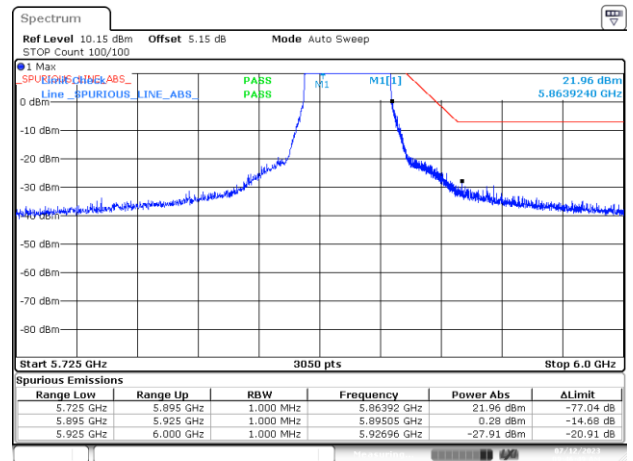

BE-NR-LOW, MIMO-B, 802.11ac80-VHT0, Ch171

BE-NR-HIGH, MIMO-B, 802.11ac80-VHT0, Ch171

BE-NR-HIGH-PEAK, MIMO-B, 802.11ac80-VHT0, Ch171

BE-NR-LOW, MIMO-B, 802.11ac160-VHT0, Ch163

BE-NR-HIGH, MIMO-B, 802.11ac160-VHT0, Ch163

BE-NR-HIGH-PEAK, MIMO-B, 802.11ac160-VHT0, Ch163

BE-NR-LOW, MIMO-B, 802.11ax/be20-MCS0, Ch177

BE-NR-HIGH, MIMO-B, 802.11ax/be20-MCS0, Ch177

BE-NR-HIGH-PEAK, MIMO-B, 802.11ax/be20-MCS0, Ch177

BE-NR-LOW, MIMO-B, 802.11ax/be40-MCS0, Ch175

BE-NR-HIGH, MIMO-B, 802.11ax/be40-MCS0, Ch175

BE-NR-HIGH-PEAK, MIMO-B, 802.11ax/be40-MCS0, Ch175

BE-NR-LOW, MIMO-B, 802.11ax/be80-MCS0, Ch171

BE-NR-HIGH, MIMO-B, 802.11ax/be80-MCS0, Ch171

BE-NR-HIGH-PEAK, MIMO-B, 802.11ax/be80-MCS0, Ch171