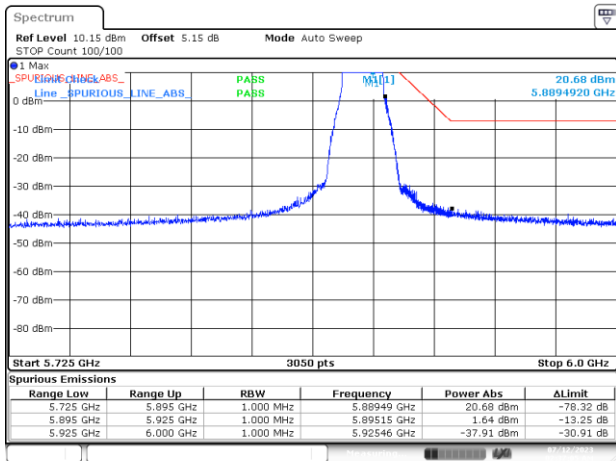

BE-NR-LOW, MIMO-A, 802.11ax/be40-MCS0, Ch175

BE-NR-HIGH, MIMO-A, 802.11ax/be40-MCS0, Ch175

BE-NR-HIGH-PEAK, MIMO-A, 802.11ax/be40-MCS0, Ch175

BE-NR-LOW, MIMO-A, 802.11ax/be80-MCS0, Ch171

BE-NR-HIGH, MIMO-A, 802.11ax/be80-MCS0, Ch171

BE-NR-HIGH-PEAK, MIMO-A, 802.11ax/be80-MCS0, Ch171

BE-NR-LOW, MIMO-A, 802.11ax/be160-MCS0, Ch163

BE-NR-HIGH, MIMO-A, 802.11ax/be160-MCS0, Ch163

BE-NR-HIGH-PEAK, MIMO-A, 802.11ax/be160-MCS0, Ch163

BE-NR-LOW, MIMO-B, 802.11n20-HT8, Ch177

BE-NR-HIGH, MIMO-B, 802.11n20-HT8, Ch177

BE-NR-HIGH-PEAK, MIMO-B, 802.11n20-HT8, Ch177

BE-NR-LOW, MIMO-B, 802.11n40-HT8, Ch175

BE-NR-HIGH, MIMO-B, 802.11n40-HT8, Ch175

BE-NR-HIGH-PEAK, MIMO-B, 802.11n40-HT8, Ch175

BE-NR-LOW, MIMO-B, 802.11ac80-VHT0, Ch171

BE-NR-HIGH, MIMO-B, 802.11ac80-VHT0, Ch171

BE-NR-HIGH-PEAK, MIMO-B, 802.11ac80-VHT0, Ch171

BE-NR-LOW, MIMO-B, 802.11ac160-VHT0, Ch163

BE-NR-HIGH, MIMO-B, 802.11ac160-VHT0, Ch163