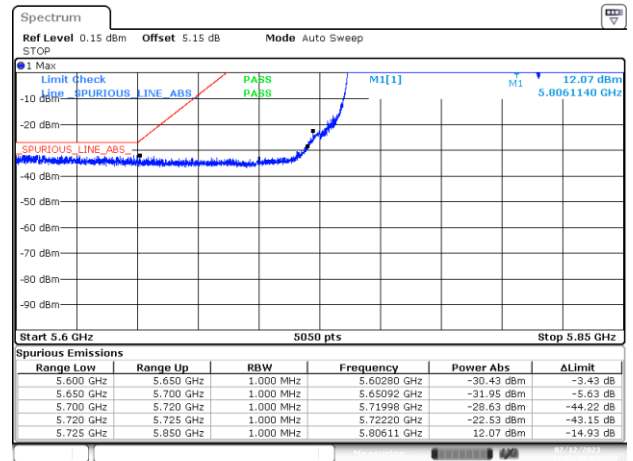

BE-NR-HIGH-PEAK, MIMO-A, 802.11ax/be80-MCS0, Ch171

BE-NR-LOW, MIMO-A, 802.11ax/be160-MCS0, Ch163

BE-NR-HIGH, MIMO-A, 802.11ax/be160-MCS0, Ch163

BE-NR-HIGH-PEAK, MIMO-A, 802.11ax/be160-MCS0, Ch163

BE-NR-LOW, MIMO-B, 802.11n20-HT8, Ch177

BE-NR-HIGH, MIMO-B, 802.11n20-HT8, Ch177

BE-NR-HIGH-PEAK, MIMO-B, 802.11n20-HT8, Ch177

BE-NR-LOW, MIMO-B, 802.11n40-HT8, Ch175

BE-NR-HIGH, MIMO-B, 802.11n40-HT8, Ch175

BE-NR-HIGH-PEAK, MIMO-B, 802.11n40-HT8, Ch175

BE-NR-LOW, MIMO-B, 802.11ac80-VHT0, Ch171

BE-NR-HIGH, MIMO-B, 802.11ac80-VHT0, Ch171

BE-NR-HIGH-PEAK, MIMO-B, 802.11ac80-VHT0, Ch171

BE-NR-LOW, MIMO-B, 802.11ac160-VHT0, Ch163

BE-NR-HIGH, MIMO-B, 802.11ac160-VHT0, Ch163