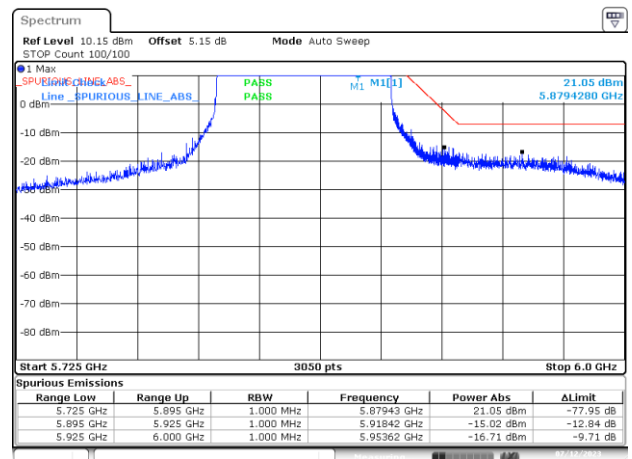

BE-NR-HIGH, SISO-B, 802.11n40-HT0, Ch175

BE-NR-HIGH-PEAK, SISO-B, 802.11n40-HT0, Ch175

BE-NR-LOW, SISO-B, 802.11ac80-VHT0, Ch171

BE-NR-HIGH, SISO-B, 802.11ac80-VHT0, Ch171

BE-NR-HIGH-PEAK, SISO-B, 802.11ac80-VHT0, Ch171

BE-NR-LOW, SISO-B, 802.11ac160-VHT0, Ch163

BE-NR-HIGH, SISO-B, 802.11ac160-VHT0, Ch163

BE-NR-HIGH-PEAK, SISO-B, 802.11ac160-VHT0, Ch163

BE-NR-LOW, SISO-B, 802.11ax/be20-MCS0, Ch177

BE-NR-HIGH, SISO-B, 802.11ax/be20-MCS0, Ch177

BE-NR-HIGH-PEAK, SISO-B, 802.11ax/be20-MCS0, Ch177

BE-NR-LOW, SISO-B, 802.11ax/be40-MCS0, Ch175

BE-NR-HIGH, SISO-B, 802.11ax/be40-MCS0, Ch175

BE-NR-HIGH-PEAK, SISO-B, 802.11ax/be40-MCS0, Ch175

BE-NR-LOW, SISO-B, 802.11ax/be80-MCS0, Ch171

BE-NR-HIGH, SISO-B, 802.11ax/be80-MCS0, Ch171

BE-NR-HIGH-PEAK, SISO-B, 802.11ax/be80-MCS0, Ch171

BE-NR-LOW, SISO-B, 802.11ax/be160-MCS0, Ch163

BE-NR-HIGH, SISO-B, 802.11ax/be160-MCS0, Ch163

BE-NR-HIGH-PEAK, SISO-B, 802.11ax/be160-MCS0, Ch163