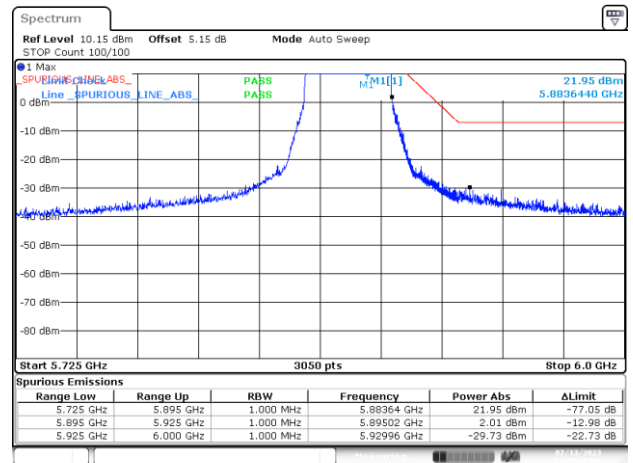

BE-NR-HIGH-PEAK, MIMO-A, 802.11n40-HT8, Ch175

BE-NR-LOW, MIMO-A, 802.11ac80-VHT0, Ch171

BE-NR-HIGH, MIMO-A, 802.11ac80-VHT0, Ch171

BE-NR-HIGH-PEAK, MIMO-A, 802.11ac80-VHT0, Ch171

BE-NR-LOW, MIMO-A, 802.11ac160-VHT0, Ch163

BE-NR-HIGH, MIMO-A, 802.11ac160-VHT0, Ch163

BE-NR-HIGH-PEAK, MIMO-A, 802.11ac160-VHT0, Ch163

BE-NR-LOW, MIMO-A, 802.11ax/be20-MCS0, Ch177

BE-NR-HIGH, MIMO-A, 802.11ax/be20-MCS0, Ch177

BE-NR-HIGH-PEAK, MIMO-A, 802.11ax/be20-MCS0, Ch177

BE-NR-LOW, MIMO-A, 802.11ax/be40-MCS0, Ch175

BE-NR-HIGH, MIMO-A, 802.11ax/be40-MCS0, Ch175

BE-NR-HIGH-PEAK, MIMO-A, 802.11ax/be40-MCS0, Ch175

BE-NR-LOW, MIMO-A, 802.11ax/be80-MCS0, Ch171

BE-NR-HIGH, MIMO-A, 802.11ax/be80-MCS0, Ch171

BE-NR-HIGH-PEAK, MIMO-A, 802.11ax/be80-MCS0, Ch171

BE-NR-LOW, MIMO-A, 802.11ax/be160-MCS0, Ch163

BE-NR-HIGH, MIMO-A, 802.11ax/be160-MCS0, Ch163

BE-NR-HIGH-PEAK, MIMO-A, 802.11ax/be160-MCS0, Ch163

BE-NR-LOW, MIMO-B, 802.11n20-HT8, Ch177