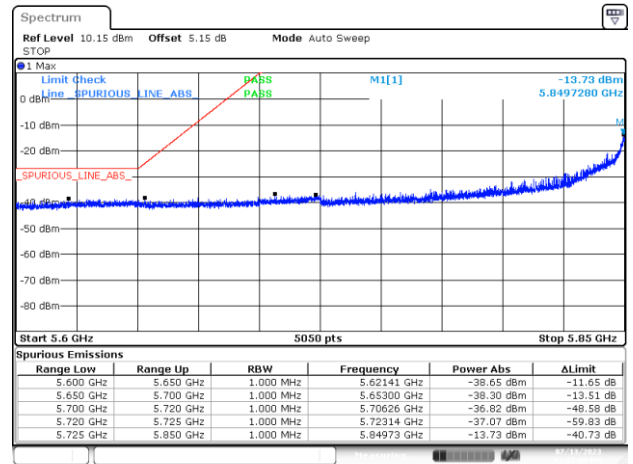

BE-NR-HIGH-PEAK, SISO-B, 802.11ax/be20-MCS0, Ch177

BE-NR-LOW, SISO-B, 802.11ax/be40-MCS0, Ch175

BE-NR-HIGH, SISO-B, 802.11ax/be40-MCS0, Ch175

BE-NR-HIGH-PEAK, SISO-B, 802.11ax/be40-MCS0, Ch175

BE-NR-LOW, SISO-B, 802.11ax/be80-MCS0, Ch171

BE-NR-HIGH, SISO-B, 802.11ax/be80-MCS0, Ch171

BE-NR-HIGH-PEAK, SISO-B, 802.11ax/be80-MCS0, Ch171

BE-NR-LOW, SISO-B, 802.11ax/be160-MCS0, Ch163

BE-NR-HIGH, SISO-B, 802.11ax/be160-MCS0, Ch163

BE-NR-HIGH-PEAK, SISO-B, 802.11ax/be160-MCS0, Ch163

BE-NR-LOW, MIMO-A, 802.11n20-HT8, Ch177

BE-NR-HIGH, MIMO-A, 802.11n20-HT8, Ch177

BE-NR-HIGH-PEAK, MIMO-A, 802.11n20-HT8, Ch177

BE-NR-LOW, MIMO-A, 802.11n40-HT8, Ch175

BE-NR-HIGH, MIMO-A, 802.11n40-HT8, Ch175