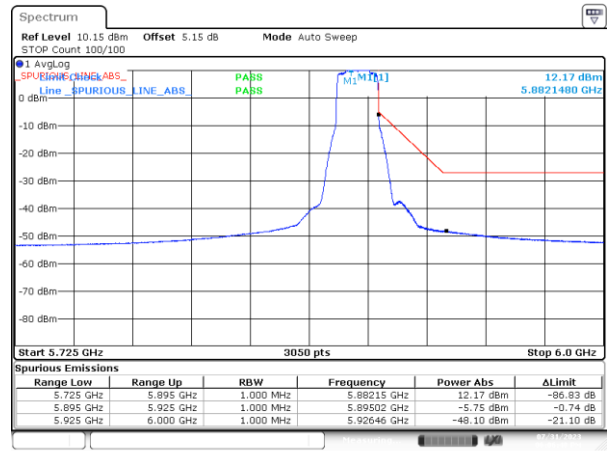

BE-NR-HIGH, SISO-B, 802.11n40-HT0, Ch175

BE-NR-HIGH-PEAK, SISO-B, 802.11n40-HT0, Ch175

BE-NR-LOW, SISO-B, 802.11ac80-VHT0, Ch171

BE-NR-HIGH, SISO-B, 802.11ac80-VHT0, Ch171

BE-NR-HIGH-PEAK, SISO-B, 802.11ac80-VHT0, Ch171

BE-NR-LOW, SISO-B, 802.11ac160-VHT0, Ch163

BE-NR-HIGH, SISO-B, 802.11ac160-VHT0, Ch163

BE-NR-HIGH-PEAK, SISO-B, 802.11ac160-VHT0, Ch163

BE-NR-LOW, SISO-B, 802.11ax/be20-MCS0, Ch177

BE-NR-HIGH, SISO-B, 802.11ax/be20-MCS0, Ch177

BE-NR-HIGH-PEAK, SISO-B, 802.11ax/be20-MCS0, Ch177

BE-NR-LOW, SISO-B, 802.11ax/be40-MCS0, Ch175

BE-NR-HIGH, SISO-B, 802.11ax/be40-MCS0, Ch175

BE-NR-HIGH-PEAK, SISO-B, 802.11ax/be40-MCS0, Ch175

BE-NR-LOW, SISO-B, 802.11ax/be80-MCS0, Ch171

BE-NR-HIGH, SISO-B, 802.11ax/be80-MCS0, Ch171

BE-NR-HIGH-PEAK, SISO-B, 802.11ax/be80-MCS0, Ch171

BE-NR-LOW, SISO-B, 802.11ax/be160-MCS0, Ch163

BE-NR-HIGH, SISO-B, 802.11ax/be160-MCS0, Ch163

BE-NR-HIGH-PEAK, SISO-B, 802.11ax/be160-MCS0, Ch163