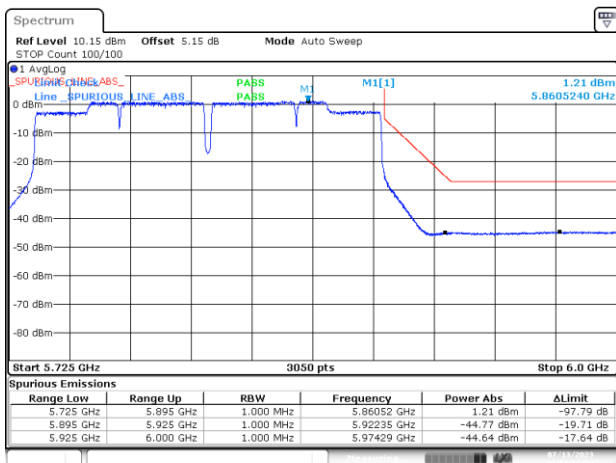

BE-NR-LOW, MIMO-A, 802.11n20-HT8, Ch177

BE-NR-HIGH, MIMO-A, 802.11n20-HT8, Ch177

BE-NR-HIGH-PEAK, MIMO-A, 802.11n20-HT8, Ch177

BE-NR-LOW, MIMO-A, 802.11n40-HT8, Ch175

BE-NR-HIGH, MIMO-A, 802.11n40-HT8, Ch175

BE-NR-HIGH-PEAK, MIMO-A, 802.11n40-HT8, Ch175

BE-NR-LOW, MIMO-A, 802.11ac80-VHT0, Ch171

BE-NR-HIGH, MIMO-A, 802.11ac80-VHT0, Ch171

BE-NR-HIGH-PEAK, MIMO-A, 802.11ac80-VHT0, Ch171

BE-NR-LOW, MIMO-A, 802.11ac160-VHT0, Ch163

BE-NR-HIGH, MIMO-A, 802.11ac160-VHT0, Ch163

BE-NR-HIGH-PEAK, MIMO-A, 802.11ac160-VHT0, Ch163

BE-NR-LOW, MIMO-A, 802.11ax/be20-MCS0, Ch177

BE-NR-HIGH, MIMO-A, 802.11ax/be20-MCS0, Ch177

BE-NR-HIGH-PEAK, MIMO-A, 802.11ax/be20-MCS0, Ch177