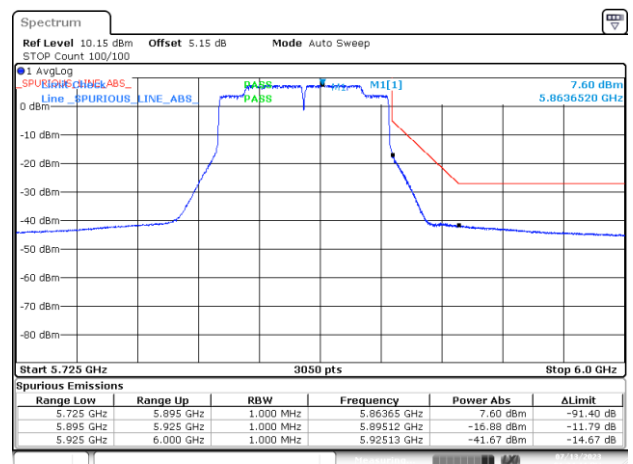

BE-NR-HIGH, SISO-B, 802.11ax/be80-MCS0, Ch171

BE-NR-HIGH-PEAK, SISO-B, 802.11ax/be80-MCS0, Ch171

BE-NR-LOW, SISO-B, 802.11ax/be160-MCS0, Ch163

BE-NR-HIGH, SISO-B, 802.11ax/be160-MCS0, Ch163

BE-NR-HIGH-PEAK, SISO-B, 802.11ax/be160-MCS0, Ch163

BE-NR-LOW, MIMO-A, 802.11n20-HT8, Ch177

BE-NR-HIGH, MIMO-A, 802.11n20-HT8, Ch177

BE-NR-HIGH-PEAK, MIMO-A, 802.11n20-HT8, Ch177

BE-NR-LOW, MIMO-A, 802.11n40-HT8, Ch175

BE-NR-HIGH, MIMO-A, 802.11n40-HT8, Ch175

BE-NR-HIGH-PEAK, MIMO-A, 802.11n40-HT8, Ch175

BE-NR-LOW, MIMO-A, 802.11ac80-VHT0, Ch171

BE-NR-HIGH, MIMO-A, 802.11ac80-VHT0, Ch171

BE-NR-HIGH-PEAK, MIMO-A, 802.11ac80-VHT0, Ch171

BE-NR-LOW, MIMO-A, 802.11ac160-VHT0, Ch163

BE-NR-HIGH, MIMO-A, 802.11ac160-VHT0, Ch163

BE-NR-HIGH-PEAK, MIMO-A, 802.11ac160-VHT0, Ch163

BE-NR-LOW, MIMO-A, 802.11ax/be20-MCS0, Ch177

BE-NR-HIGH, MIMO-A, 802.11ax/be20-MCS0, Ch177

BE-NR-HIGH-PEAK, MIMO-A, 802.11ax/be20-MCS0, Ch177