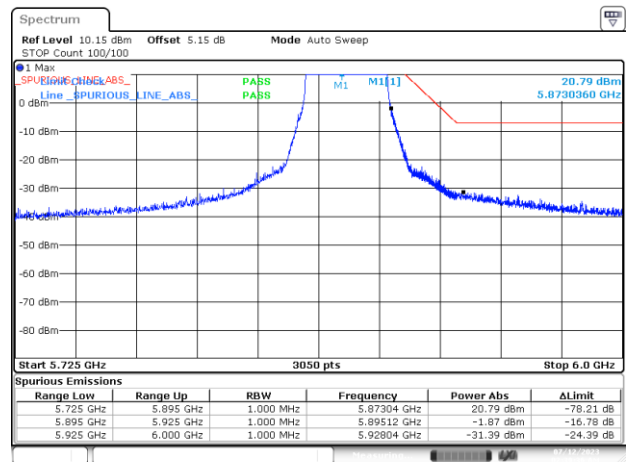

BE-NR-HIGH-PEAK, MIMO-A, 802.11ax/be80-MCS0, Ch171

BE-NR-LOW, MIMO-A, 802.11ax/be160-MCS0, Ch163

BE-NR-HIGH, MIMO-A, 802.11ax/be160-MCS0, Ch163

BE-NR-HIGH-PEAK, MIMO-A, 802.11ax/be160-MCS0, Ch163

BE-NR-LOW, MIMO-B, 802.11n20-HT8, Ch177

BE-NR-HIGH, MIMO-B, 802.11n20-HT8, Ch177

BE-NR-HIGH-PEAK, MIMO-B, 802.11n20-HT8, Ch177

BE-NR-LOW, MIMO-B, 802.11n40-HT8, Ch175

BE-NR-HIGH, MIMO-B, 802.11n40-HT8, Ch175

BE-NR-HIGH-PEAK, MIMO-B, 802.11n40-HT8, Ch175

BE-NR-LOW, MIMO-B, 802.11ac80-VHT0, Ch171

BE-NR-HIGH, MIMO-B, 802.11ac80-VHT0, Ch171

BE-NR-HIGH-PEAK, MIMO-B, 802.11ac80-VHT0, Ch171

BE-NR-LOW, MIMO-B, 802.11ac160-VHT0, Ch163

BE-NR-HIGH, MIMO-B, 802.11ac160-VHT0, Ch163