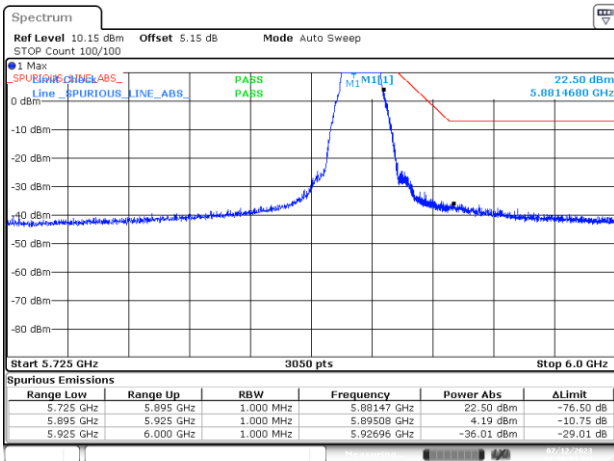

BE-NR-LOW, SISO-A, 802.11ax/be160-MCS0, Ch163

BE-NR-HIGH, SISO-A, 802.11ax/be160-MCS0, Ch163

BE-NR-HIGH-PEAK, SISO-A, 802.11ax/be160-MCS0, Ch163

BE-NR-LOW, SISO-B, 802.11a20-6Mbps, Ch177

BE-NR-HIGH, SISO-B, 802.11a20-6Mbps, Ch177

BE-NR-HIGH-PEAK, SISO-B, 802.11a20-6Mbps, Ch177

BE-NR-LOW, SISO-B, 802.11n20-HT0, Ch177

BE-NR-HIGH, SISO-B, 802.11n20-HT0, Ch177

BE-NR-HIGH-PEAK, SISO-B, 802.11n20-HT0, Ch177

BE-NR-LOW, SISO-B, 802.11n40-HT0, Ch175

BE-NR-HIGH, SISO-B, 802.11n40-HT0, Ch175

BE-NR-HIGH-PEAK, SISO-B, 802.11n40-HT0, Ch175

BE-NR-LOW, SISO-B, 802.11ac80-VHT0, Ch171

BE-NR-HIGH, SISO-B, 802.11ac80-VHT0, Ch171

BE-NR-HIGH-PEAK, SISO-B, 802.11ac80-VHT0, Ch171