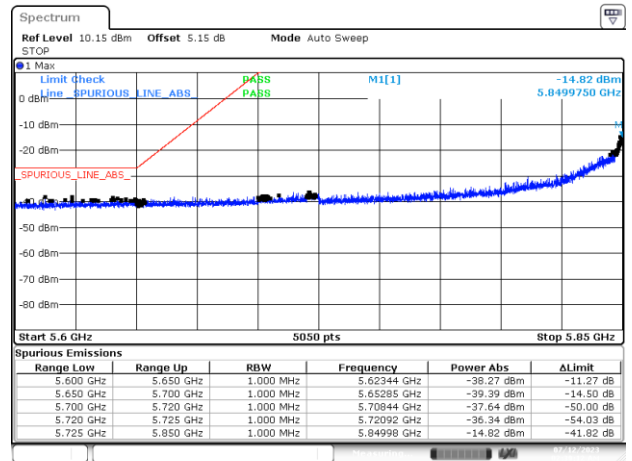

BE-NR-LOW, MIMO-A, 802.11ax/be40-MCS0, Ch175

BE-NR-HIGH, MIMO-A, 802.11ax/be40-MCS0, Ch175

BE-NR-HIGH-PEAK, MIMO-A, 802.11ax/be40-MCS0, Ch175

BE-NR-LOW, MIMO-A, 802.11ax/be80-MCS0, Ch171

BE-NR-HIGH, MIMO-A, 802.11ax/be80-MCS0, Ch171

BE-NR-HIGH-PEAK, MIMO-A, 802.11ax/be80-MCS0, Ch171

BE-NR-LOW, MIMO-A, 802.11ax/be160-MCS0, Ch163

BE-NR-HIGH, MIMO-A, 802.11ax/be160-MCS0, Ch163

BE-NR-HIGH-PEAK, MIMO-A, 802.11ax/be160-MCS0, Ch163

BE-NR-LOW, MIMO-B, 802.11n20-HT8, Ch177

BE-NR-HIGH, MIMO-B, 802.11n20-HT8, Ch177

BE-NR-HIGH-PEAK, MIMO-B, 802.11n20-HT8, Ch177

BE-NR-LOW, MIMO-B, 802.11n40-HT8, Ch175

BE-NR-HIGH, MIMO-B, 802.11n40-HT8, Ch175

BE-NR-HIGH-PEAK, MIMO-B, 802.11n40-HT8, Ch175

BE-NR-LOW, MIMO-B, 802.11ac80-VHT0, Ch171

BE-NR-HIGH, MIMO-B, 802.11ac80-VHT0, Ch171

BE-NR-HIGH-PEAK, MIMO-B, 802.11ac80-VHT0, Ch171

BE-NR-LOW, MIMO-B, 802.11ac160-VHT0, Ch163

BE-NR-HIGH, MIMO-B, 802.11ac160-VHT0, Ch163