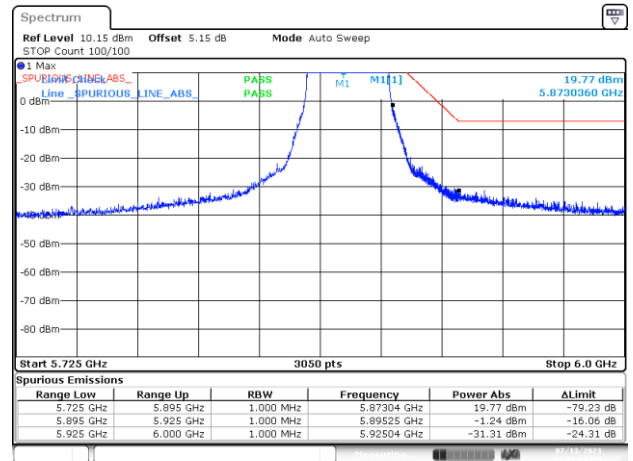

BE-NR-HIGH, SISO-B, 802.11ax/be80-MCS0, Ch171

BE-NR-HIGH-PEAK, SISO-B, 802.11ax/be80-MCS0, Ch171

BE-NR-LOW, SISO-B, 802.11ax/be160-MCS0, Ch163

BE-NR-HIGH, SISO-B, 802.11ax/be160-MCS0, Ch163

BE-NR-HIGH-PEAK, SISO-B, 802.11ax/be160-MCS0, Ch163

BE-NR-LOW, MIMO-A, 802.11n20-HT8, Ch177

BE-NR-HIGH, MIMO-A, 802.11n20-HT8, Ch177

BE-NR-HIGH-PEAK, MIMO-A, 802.11n20-HT8, Ch177

BE-NR-LOW, MIMO-A, 802.11n40-HT8, Ch175

BE-NR-HIGH, MIMO-A, 802.11n40-HT8, Ch175

BE-NR-HIGH-PEAK, MIMO-A, 802.11n40-HT8, Ch175

BE-NR-LOW, MIMO-A, 802.11ac80-VHT0, Ch171

BE-NR-HIGH, MIMO-A, 802.11ac80-VHT0, Ch171

BE-NR-HIGH-PEAK, MIMO-A, 802.11ac80-VHT0, Ch171

BE-NR-LOW, MIMO-A, 802.11ac160-VHT0, Ch163

BE-NR-HIGH, MIMO-A, 802.11ac160-VHT0, Ch163

BE-NR-HIGH-PEAK, MIMO-A, 802.11ac160-VHT0, Ch163

BE-NR-LOW, MIMO-A, 802.11ax/be20-MCS0, Ch177

BE-NR-HIGH, MIMO-A, 802.11ax/be20-MCS0, Ch177

BE-NR-HIGH-PEAK, MIMO-A, 802.11ax/be20-MCS0, Ch177