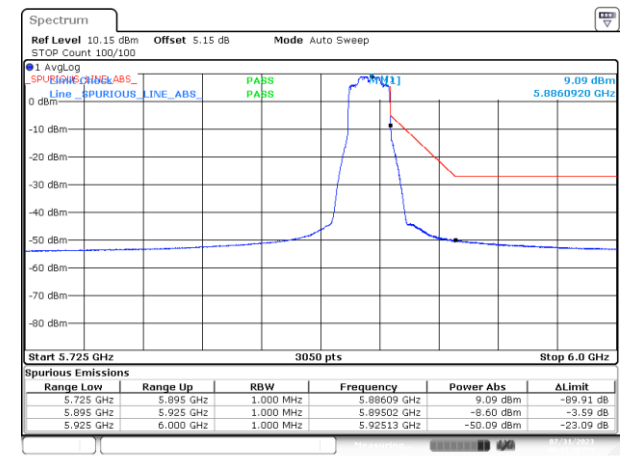

BE-NR-LOW, MIMO-B, 802.11ac80-VHT0, Ch171

BE-NR-HIGH, MIMO-B, 802.11ac80-VHT0, Ch171

BE-NR-HIGH-PEAK, MIMO-B, 802.11ac80-VHT0, Ch171

BE-NR-LOW, MIMO-B, 802.11ac160-VHT0, Ch163

BE-NR-HIGH, MIMO-B, 802.11ac160-VHT0, Ch163

BE-NR-HIGH-PEAK, MIMO-B, 802.11ac160-VHT0, Ch163

BE-NR-LOW, MIMO-B, 802.11ax/be20-MCS0, Ch177

BE-NR-HIGH, MIMO-B, 802.11ax/be20-MCS0, Ch177

BE-NR-HIGH-PEAK, MIMO-B, 802.11ax/be20-MCS0, Ch177

BE-NR-LOW, MIMO-B, 802.11ax/be40-MCS0, Ch175