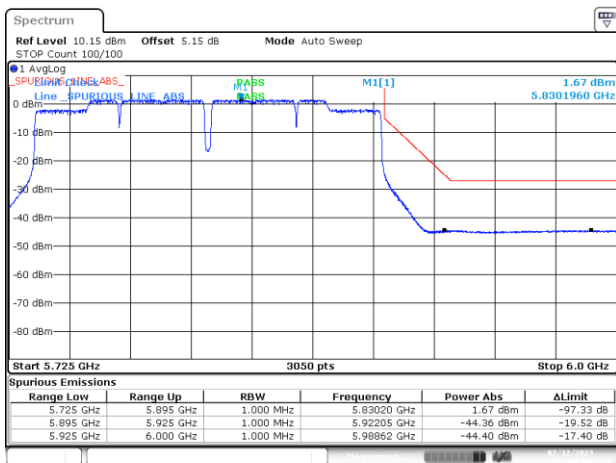

BE-NR-HIGH, MIMO-B, 802.11n20-HT8, Ch177

BE-NR-HIGH-PEAK, MIMO-B, 802.11n20-HT8, Ch177

BE-NR-LOW, MIMO-B, 802.11n40-HT8, Ch175

BE-NR-HIGH, MIMO-B, 802.11n40-HT8, Ch175

BE-NR-HIGH-PEAK, MIMO-B, 802.11n40-HT8, Ch175

BE-NR-LOW, MIMO-B, 802.11ac80-VHT0, Ch171

BE-NR-HIGH, MIMO-B, 802.11ac80-VHT0, Ch171

BE-NR-HIGH-PEAK, MIMO-B, 802.11ac80-VHT0, Ch171

BE-NR-LOW, MIMO-B, 802.11ac160-VHT0, Ch163

BE-NR-HIGH, MIMO-B, 802.11ac160-VHT0, Ch163

BE-NR-HIGH-PEAK, MIMO-B, 802.11ac160-VHT0, Ch163

BE-NR-LOW, MIMO-B, 802.11ax/be20-MCS0, Ch177

BE-NR-HIGH, MIMO-B, 802.11ax/be20-MCS0, Ch177

BE-NR-HIGH-PEAK, MIMO-B, 802.11ax/be20-MCS0, Ch177

BE-NR-LOW, MIMO-B, 802.11ax/be40-MCS0, Ch175