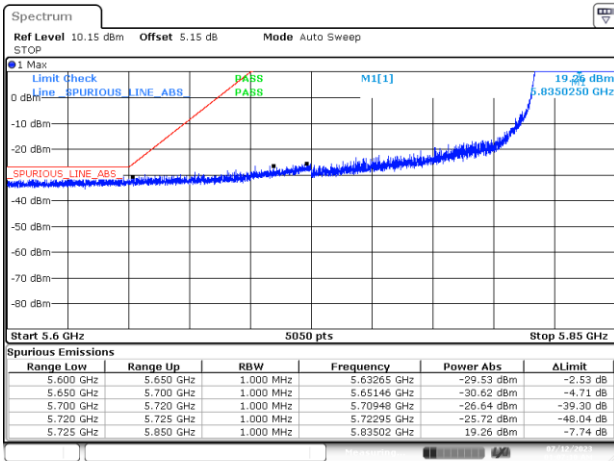

BE-NR-LOW, SISO-A, 802.11ax/be160-MCS0, Ch163

BE-NR-HIGH, SISO-A, 802.11ax/be160-MCS0, Ch163

BE-NR-HIGH-PEAK, SISO-A, 802.11ax/be160-MCS0, Ch163

BE-NR-LOW, SISO-B, 802.11a20-6Mbps, Ch177

BE-NR-HIGH, SISO-B, 802.11a20-6Mbps, Ch177

BE-NR-HIGH-PEAK, SISO-B, 802.11a20-6Mbps, Ch177

BE-NR-LOW, SISO-B, 802.11n20-HT0, Ch177

BE-NR-HIGH, SISO-B, 802.11n20-HT0, Ch177

BE-NR-HIGH-PEAK, SISO-B, 802.11n20-HT0, Ch177

BE-NR-LOW, SISO-B, 802.11n40-HT0, Ch175

BE-NR-HIGH, SISO-B, 802.11n40-HT0, Ch175

BE-NR-HIGH-PEAK, SISO-B, 802.11n40-HT0, Ch175

BE-NR-LOW, SISO-B, 802.11ac80-VHT0, Ch171

BE-NR-HIGH, SISO-B, 802.11ac80-VHT0, Ch171

BE-NR-HIGH-PEAK, SISO-B, 802.11ac80-VHT0, Ch171

BE-NR-LOW, SISO-B, 802.11ac160-VHT0, Ch163

BE-NR-HIGH, SISO-B, 802.11ac160-VHT0, Ch163

BE-NR-HIGH-PEAK, SISO-B, 802.11ac160-VHT0, Ch163

BE-NR-LOW, SISO-B, 802.11ax/be20-MCS0, Ch177

BE-NR-HIGH, SISO-B, 802.11ax/be20-MCS0, Ch177