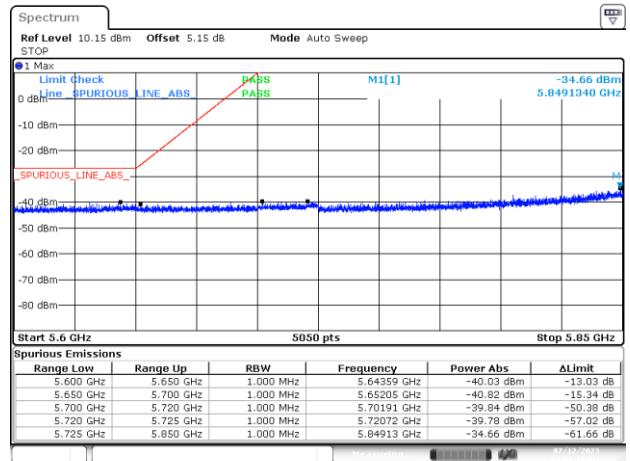

BE-NR-LOW, SISO-A, 802.11ax/be160-MCS0, Ch163

BE-NR-HIGH, SISO-A, 802.11ax/be160-MCS0, Ch163

BE-NR-HIGH-PEAK, SISO-A, 802.11ax/be160-MCS0, Ch163

BE-NR-LOW, SISO-B, 802.11a20-6Mbps, Ch177

BE-NR-HIGH, SISO-B, 802.11a20-6Mbps, Ch177

BE-NR-HIGH-PEAK, SISO-B, 802.11a20-6Mbps, Ch177

BE-NR-LOW, SISO-B, 802.11n20-HT0, Ch177

BE-NR-HIGH, SISO-B, 802.11n20-HT0, Ch177

BE-NR-HIGH-PEAK, SISO-B, 802.11n20-HT0, Ch177

BE-NR-LOW, SISO-B, 802.11n40-HT0, Ch175

BE-NR-HIGH, SISO-B, 802.11n40-HT0, Ch175

BE-NR-HIGH-PEAK, SISO-B, 802.11n40-HT0, Ch175

BE-NR-LOW, SISO-B, 802.11ac80-VHT0, Ch171

BE-NR-HIGH, SISO-B, 802.11ac80-VHT0, Ch171

BE-NR-HIGH-PEAK, SISO-B, 802.11ac80-VHT0, Ch171