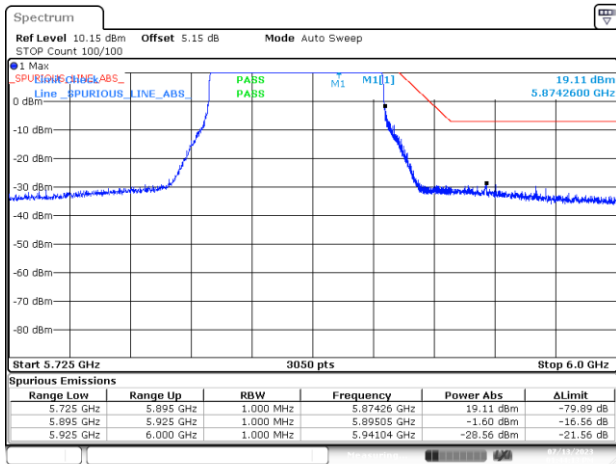

BE-NR-HIGH, MIMO-A, 802.11ac160-VHT0, Ch163

BE-NR-HIGH-PEAK, MIMO-A, 802.11ac160-VHT0, Ch163

BE-NR-LOW, MIMO-A, 802.11ax/be20-MCS0, Ch177

BE-NR-HIGH, MIMO-A, 802.11ax/be20-MCS0, Ch177

BE-NR-HIGH-PEAK, MIMO-A, 802.11ax/be20-MCS0, Ch177

BE-NR-LOW, MIMO-A, 802.11ax/be40-MCS0, Ch175

BE-NR-HIGH, MIMO-A, 802.11ax/be40-MCS0, Ch175

BE-NR-HIGH-PEAK, MIMO-A, 802.11ax/be40-MCS0, Ch175

BE-NR-LOW, MIMO-A, 802.11ax/be80-MCS0, Ch171

BE-NR-HIGH, MIMO-A, 802.11ax/be80-MCS0, Ch171

BE-NR-HIGH-PEAK, MIMO-A, 802.11ax/be80-MCS0, Ch171

BE-NR-LOW, MIMO-A, 802.11ax/be160-MCS0, Ch163

BE-NR-HIGH, MIMO-A, 802.11ax/be160-MCS0, Ch163

BE-NR-HIGH-PEAK, MIMO-A, 802.11ax/be160-MCS0, Ch163

BE-NR-LOW, MIMO-B, 802.11n20-HT8, Ch177