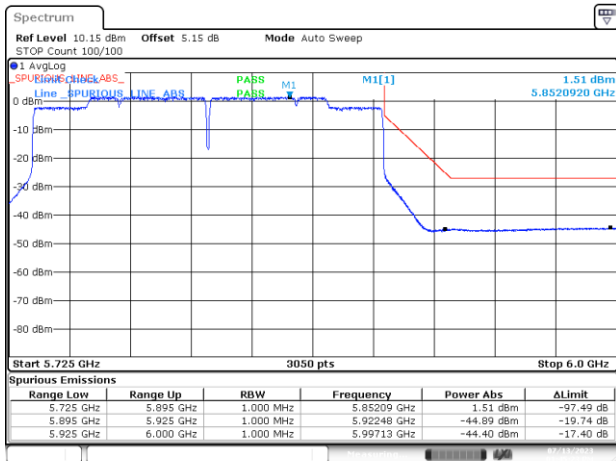

BE-NR-HIGH, MIMO-A, 802.11ac160-VHT0, Ch163

BE-NR-HIGH-PEAK, MIMO-A, 802.11ac160-VHT0, Ch163

BE-NR-LOW, MIMO-A, 802.11ax/be20-MCS0, Ch177

BE-NR-HIGH, MIMO-A, 802.11ax/be20-MCS0, Ch177

BE-NR-HIGH-PEAK, MIMO-A, 802.11ax/be20-MCS0, Ch177

BE-NR-LOW, MIMO-A, 802.11ax/be40-MCS0, Ch175

BE-NR-HIGH, MIMO-A, 802.11ax/be40-MCS0, Ch175

BE-NR-HIGH-PEAK, MIMO-A, 802.11ax/be40-MCS0, Ch175

BE-NR-LOW, MIMO-A, 802.11ax/be80-MCS0, Ch171

BE-NR-HIGH, MIMO-A, 802.11ax/be80-MCS0, Ch171

BE-NR-HIGH-PEAK, MIMO-A, 802.11ax/be80-MCS0, Ch171

BE-NR-LOW, MIMO-A, 802.11ax/be160-MCS0, Ch163

BE-NR-HIGH, MIMO-A, 802.11ax/be160-MCS0, Ch163

BE-NR-HIGH-PEAK, MIMO-A, 802.11ax/be160-MCS0, Ch163

BE-NR-LOW, MIMO-B, 802.11n20-HT8, Ch177