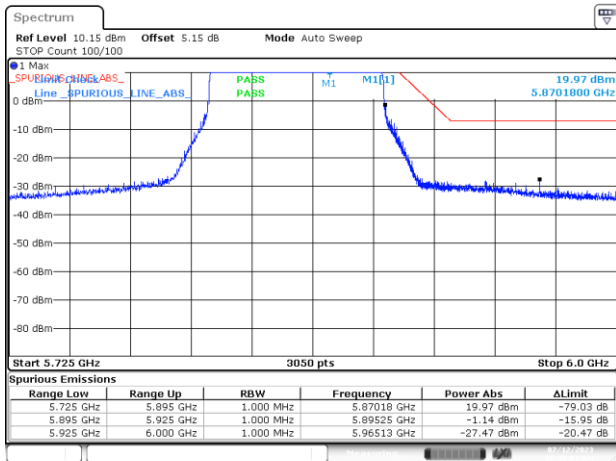

BE-NR-LOW, MIMO-B, 802.11ac80-VHT0, Ch171

BE-NR-HIGH, MIMO-B, 802.11ac80-VHT0, Ch171

BE-NR-HIGH-PEAK, MIMO-B, 802.11ac80-VHT0, Ch171

BE-NR-LOW, MIMO-B, 802.11ac160-VHT0, Ch163

BE-NR-HIGH, MIMO-B, 802.11ac160-VHT0, Ch163

BE-NR-HIGH-PEAK, MIMO-B, 802.11ac160-VHT0, Ch163

BE-NR-LOW, MIMO-B, 802.11ax/be20-MCS0, Ch177

BE-NR-HIGH, MIMO-B, 802.11ax/be20-MCS0, Ch177

BE-NR-HIGH-PEAK, MIMO-B, 802.11ax/be20-MCS0, Ch177

BE-NR-LOW, MIMO-B, 802.11ax/be40-MCS0, Ch175

BE-NR-HIGH, MIMO-B, 802.11ax/be40-MCS0, Ch175

BE-NR-HIGH-PEAK, MIMO-B, 802.11ax/be40-MCS0, Ch175

BE-NR-LOW, MIMO-B, 802.11ax/be80-MCS0, Ch171

BE-NR-HIGH, MIMO-B, 802.11ax/be80-MCS0, Ch171

BE-NR-HIGH-PEAK, MIMO-B, 802.11ax/be80-MCS0, Ch171

BE-NR-LOW, MIMO-B, 802.11ax/be160-MCS0, Ch163

BE-NR-HIGH, MIMO-B, 802.11ax/be160-MCS0, Ch163

BE-NR-HIGH-PEAK, MIMO-B, 802.11ax/be160-MCS0, Ch163