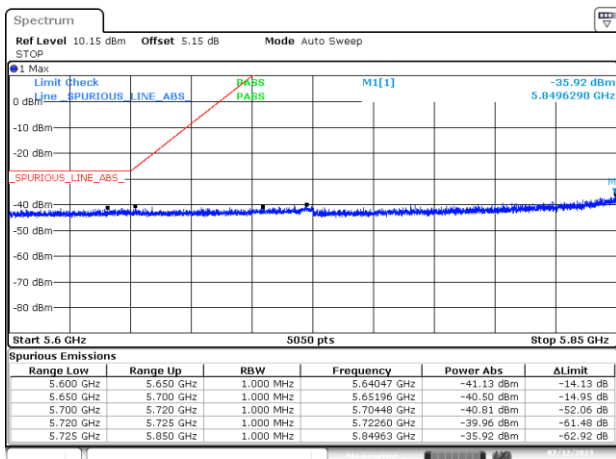

BE-NR-HIGH, MIMO-B, 802.11n20-HT8, Ch177

BE-NR-HIGH-PEAK, MIMO-B, 802.11n20-HT8, Ch177

BE-NR-LOW, MIMO-B, 802.11n40-HT8, Ch175

BE-NR-HIGH, MIMO-B, 802.11n40-HT8, Ch175

BE-NR-HIGH-PEAK, MIMO-B, 802.11n40-HT8, Ch175

BE-NR-LOW, MIMO-B, 802.11ac80-VHT0, Ch171

BE-NR-HIGH, MIMO-B, 802.11ac80-VHT0, Ch171

BE-NR-HIGH-PEAK, MIMO-B, 802.11ac80-VHT0, Ch171

BE-NR-LOW, MIMO-B, 802.11ac160-VHT0, Ch163

BE-NR-HIGH, MIMO-B, 802.11ac160-VHT0, Ch163

BE-NR-HIGH-PEAK, MIMO-B, 802.11ac160-VHT0, Ch163

BE-NR-LOW, MIMO-B, 802.11ax/be20-MCS0, Ch177

BE-NR-HIGH, MIMO-B, 802.11ax/be20-MCS0, Ch177

BE-NR-HIGH-PEAK, MIMO-B, 802.11ax/be20-MCS0, Ch177

BE-NR-LOW, MIMO-B, 802.11ax/be40-MCS0, Ch175