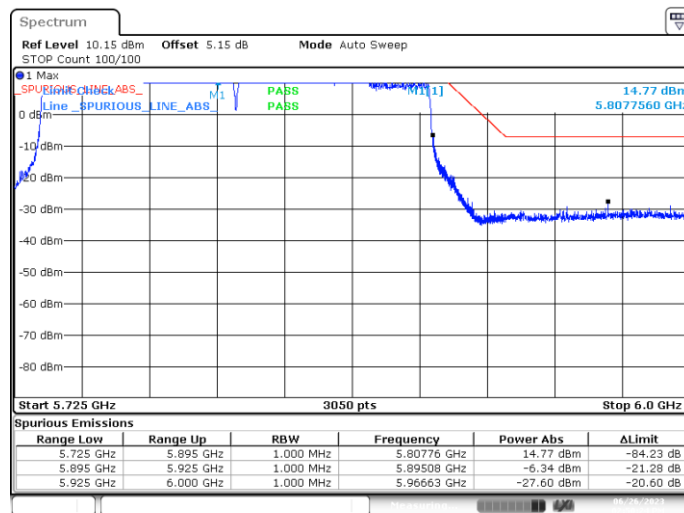

BE-NR-LOW, SISO-A, 802.11ax/be160-MCS0, Ch163

BE-NR-HIGH, SISO-A, 802.11ax/be160-MCS0, Ch163

BE-NR-HIGH-PEAK, SISO-A, 802.11ax/be160-MCS0, Ch163

BE-NR-LOW, SISO-B, 802.11a20-6Mbps, Ch177

BE-NR-HIGH, SISO-B, 802.11a20-6Mbps, Ch177

BE-NR-HIGH-PEAK, SISO-B, 802.11a20-6Mbps, Ch177

BE-NR-LOW, SISO-B, 802.11n20-HT0, Ch177

BE-NR-HIGH, SISO-B, 802.11n20-HT0, Ch177

BE-NR-HIGH-PEAK, SISO-B, 802.11n20-HT0, Ch177

BE-NR-LOW, SISO-B, 802.11n40-HT0, Ch175

BE-NR-HIGH, SISO-B, 802.11n40-HT0, Ch175

BE-NR-HIGH-PEAK, SISO-B, 802.11n40-HT0, Ch175

BE-NR-LOW, SISO-B, 802.11ac80-VHT0, Ch171

BE-NR-HIGH, SISO-B, 802.11ac80-VHT0, Ch171

BE-NR-HIGH-PEAK, SISO-B, 802.11ac80-VHT0, Ch171

BE-NR-LOW, SISO-B, 802.11ac160-VHT0, Ch163

BE-NR-HIGH, SISO-B, 802.11ac160-VHT0, Ch163

BE-NR-HIGH-PEAK, SISO-B, 802.11ac160-VHT0, Ch163

BE-NR-LOW, SISO-B, 802.11ax/be20-MCS0, Ch177

BE-NR-HIGH, SISO-B, 802.11ax/be20-MCS0, Ch177