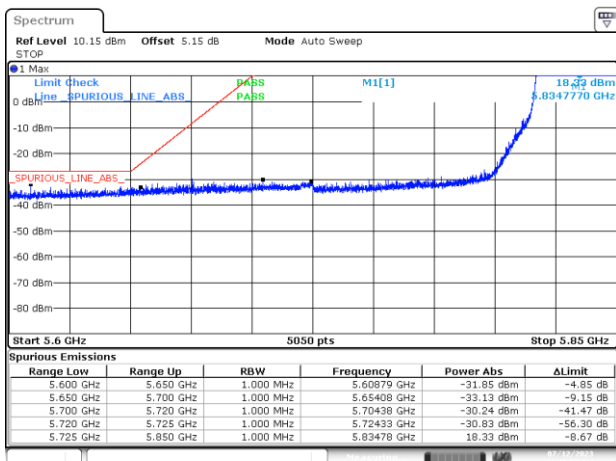

BE-NR-HIGH-PEAK, MIMO-A, 802.11ax/be80-MCS0, Ch171

BE-NR-LOW, MIMO-A, 802.11ax/be160-MCS0, Ch163

BE-NR-HIGH, MIMO-A, 802.11ax/be160-MCS0, Ch163

BE-NR-HIGH-PEAK, MIMO-A, 802.11ax/be160-MCS0, Ch163

BE-NR-LOW, MIMO-B, 802.11n20-HT8, Ch177

BE-NR-HIGH, MIMO-B, 802.11n20-HT8, Ch177

BE-NR-HIGH-PEAK, MIMO-B, 802.11n20-HT8, Ch177

BE-NR-LOW, MIMO-B, 802.11n40-HT8, Ch175

BE-NR-HIGH, MIMO-B, 802.11n40-HT8, Ch175

BE-NR-HIGH-PEAK, MIMO-B, 802.11n40-HT8, Ch175

BE-NR-LOW, MIMO-B, 802.11ac80-VHT0, Ch171

BE-NR-HIGH, MIMO-B, 802.11ac80-VHT0, Ch171

BE-NR-HIGH-PEAK, MIMO-B, 802.11ac80-VHT0, Ch171

BE-NR-LOW, MIMO-B, 802.11ac160-VHT0, Ch163

BE-NR-HIGH, MIMO-B, 802.11ac160-VHT0, Ch163