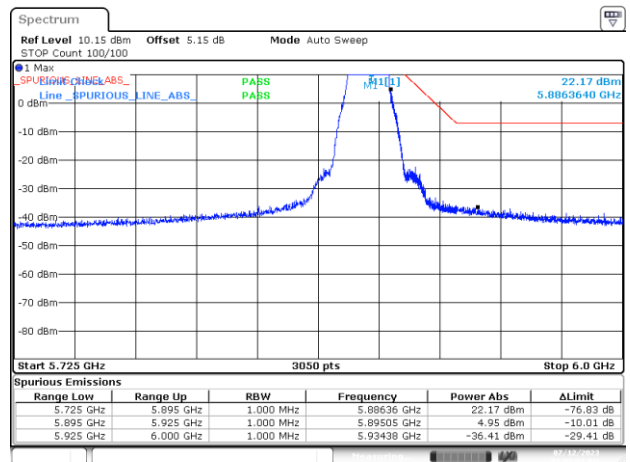

BE-NR-LOW, SISO-A, 802.11ax/be160-MCS0, Ch163

BE-NR-HIGH, SISO-A, 802.11ax/be160-MCS0, Ch163

BE-NR-HIGH-PEAK, SISO-A, 802.11ax/be160-MCS0, Ch163

BE-NR-LOW, SISO-B, 802.11a20-6Mbps, Ch177

BE-NR-HIGH, SISO-B, 802.11a20-6Mbps, Ch177

BE-NR-HIGH-PEAK, SISO-B, 802.11a20-6Mbps, Ch177

BE-NR-LOW, SISO-B, 802.11n20-HT0, Ch177

BE-NR-HIGH, SISO-B, 802.11n20-HT0, Ch177

BE-NR-HIGH-PEAK, SISO-B, 802.11n20-HT0, Ch177

BE-NR-LOW, SISO-B, 802.11n40-HT0, Ch175

BE-NR-HIGH, SISO-B, 802.11n40-HT0, Ch175

BE-NR-HIGH-PEAK, SISO-B, 802.11n40-HT0, Ch175

BE-NR-LOW, SISO-B, 802.11ac80-VHT0, Ch171

BE-NR-HIGH, SISO-B, 802.11ac80-VHT0, Ch171

BE-NR-HIGH-PEAK, SISO-B, 802.11ac80-VHT0, Ch171