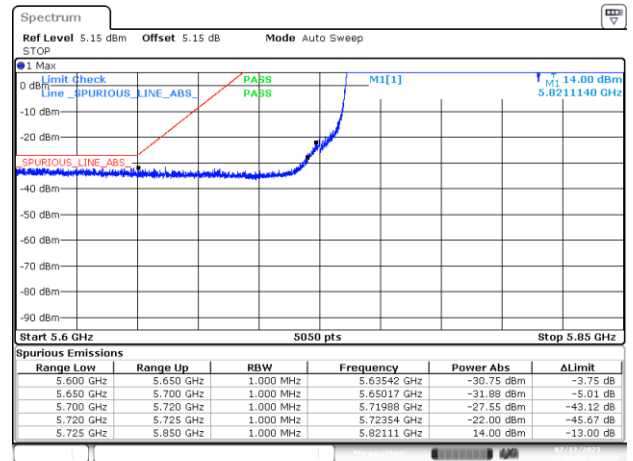

BE-NR-HIGH-PEAK, MIMO-B, 802.11ac160-VHT0, Ch163

BE-NR-LOW, MIMO-B, 802.11ax/be20-MCS0, Ch177

BE-NR-HIGH, MIMO-B, 802.11ax/be20-MCS0, Ch177

BE-NR-HIGH-PEAK, MIMO-B, 802.11ax/be20-MCS0, Ch177

BE-NR-LOW, MIMO-B, 802.11ax/be40-MCS0, Ch175

BE-NR-HIGH, MIMO-B, 802.11ax/be40-MCS0, Ch175

BE-NR-HIGH-PEAK, MIMO-B, 802.11ax/be40-MCS0, Ch175

BE-NR-LOW, MIMO-B, 802.11ax/be80-MCS0, Ch171

BE-NR-HIGH, MIMO-B, 802.11ax/be80-MCS0, Ch171

BE-NR-HIGH-PEAK, MIMO-B, 802.11ax/be80-MCS0, Ch171

BE-NR-LOW, MIMO-B, 802.11ax/be160-MCS0, Ch163

BE-NR-HIGH, MIMO-B, 802.11ax/be160-MCS0, Ch163

BE-NR-HIGH-PEAK, MIMO-B, 802.11ax/be160-MCS0, Ch163