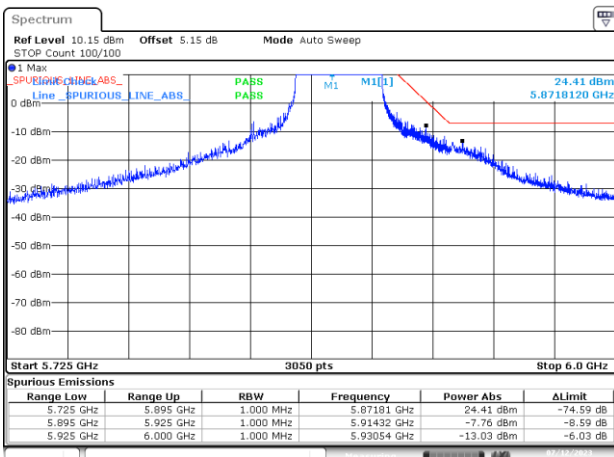

BE-NR-HIGH, SISO-B, 802.11n40-HT0, Ch175

BE-NR-HIGH-PEAK, SISO-B, 802.11n40-HT0, Ch175

BE-NR-LOW, SISO-B, 802.11ac80-VHT0, Ch171

BE-NR-HIGH, SISO-B, 802.11ac80-VHT0, Ch171

BE-NR-HIGH-PEAK, SISO-B, 802.11ac80-VHT0, Ch171

BE-NR-LOW, SISO-B, 802.11ac160-VHT0, Ch163

BE-NR-HIGH, SISO-B, 802.11ac160-VHT0, Ch163

BE-NR-HIGH-PEAK, SISO-B, 802.11ac160-VHT0, Ch163

BE-NR-LOW, SISO-B, 802.11ax/be20-MCS0, Ch177

BE-NR-HIGH, SISO-B, 802.11ax/be20-MCS0, Ch177

BE-NR-HIGH-PEAK, SISO-B, 802.11ax/be20-MCS0, Ch177

BE-NR-LOW, SISO-B, 802.11ax/be40-MCS0, Ch175

BE-NR-HIGH, SISO-B, 802.11ax/be40-MCS0, Ch175

BE-NR-HIGH-PEAK, SISO-B, 802.11ax/be40-MCS0, Ch175

BE-NR-LOW, SISO-B, 802.11ax/be80-MCS0, Ch171

BE-NR-HIGH, SISO-B, 802.11ax/be80-MCS0, Ch171

BE-NR-HIGH-PEAK, SISO-B, 802.11ax/be80-MCS0, Ch171

BE-NR-LOW, SISO-B, 802.11ax/be160-MCS0, Ch163

BE-NR-HIGH, SISO-B, 802.11ax/be160-MCS0, Ch163

BE-NR-HIGH-PEAK, SISO-B, 802.11ax/be160-MCS0, Ch163