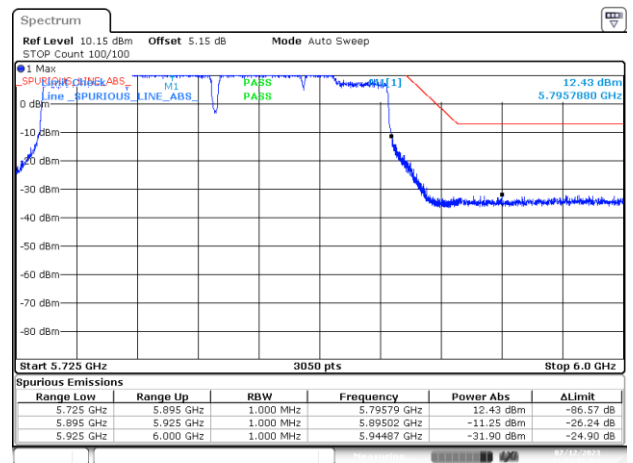

BE-NR-HIGH, MIMO-B, 802.11n20-HT8, Ch177

BE-NR-HIGH-PEAK, MIMO-B, 802.11n20-HT8, Ch177

BE-NR-LOW, MIMO-B, 802.11n40-HT8, Ch175

BE-NR-HIGH, MIMO-B, 802.11n40-HT8, Ch175

BE-NR-HIGH-PEAK, MIMO-B, 802.11n40-HT8, Ch175

BE-NR-LOW, MIMO-B, 802.11ac80-VHT0, Ch171

BE-NR-HIGH, MIMO-B, 802.11ac80-VHT0, Ch171

BE-NR-HIGH-PEAK, MIMO-B, 802.11ac80-VHT0, Ch171

BE-NR-LOW, MIMO-B, 802.11ac160-VHT0, Ch163

BE-NR-HIGH, MIMO-B, 802.11ac160-VHT0, Ch163

BE-NR-HIGH-PEAK, MIMO-B, 802.11ac160-VHT0, Ch163

BE-NR-LOW, MIMO-B, 802.11ax/be20-MCS0, Ch177

BE-NR-HIGH, MIMO-B, 802.11ax/be20-MCS0, Ch177

BE-NR-HIGH-PEAK, MIMO-B, 802.11ax/be20-MCS0, Ch177

BE-NR-LOW, MIMO-B, 802.11ax/be40-MCS0, Ch175