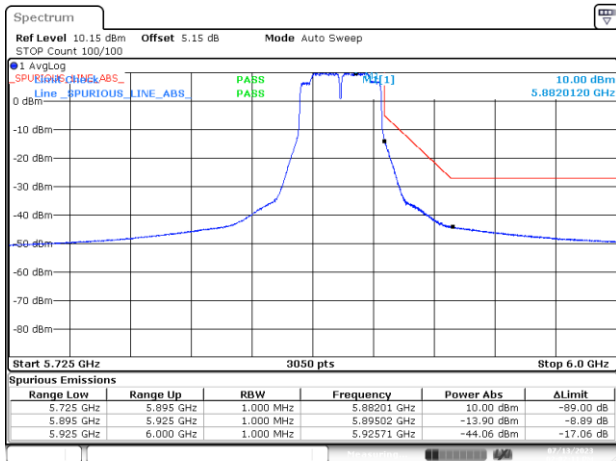

BE-NR-HIGH, SISO-B, 802.11ax/be80-MCS0, Ch171

BE-NR-HIGH-PEAK, SISO-B, 802.11ax/be80-MCS0, Ch171

BE-NR-LOW, SISO-B, 802.11ax/be160-MCS0, Ch163

BE-NR-HIGH, SISO-B, 802.11ax/be160-MCS0, Ch163

BE-NR-HIGH-PEAK, SISO-B, 802.11ax/be160-MCS0, Ch163

BE-NR-LOW, MIMO-A, 802.11n20-HT8, Ch177

BE-NR-HIGH, MIMO-A, 802.11n20-HT8, Ch177

BE-NR-HIGH-PEAK, MIMO-A, 802.11n20-HT8, Ch177

BE-NR-LOW, MIMO-A, 802.11n40-HT8, Ch175

BE-NR-HIGH, MIMO-A, 802.11n40-HT8, Ch175

BE-NR-HIGH-PEAK, MIMO-A, 802.11n40-HT8, Ch175

BE-NR-LOW, MIMO-A, 802.11ac80-VHT0, Ch171

BE-NR-HIGH, MIMO-A, 802.11ac80-VHT0, Ch171

BE-NR-HIGH-PEAK, MIMO-A, 802.11ac80-VHT0, Ch171

BE-NR-LOW, MIMO-A, 802.11ac160-VHT0, Ch163

BE-NR-HIGH, MIMO-A, 802.11ac160-VHT0, Ch163

BE-NR-HIGH-PEAK, MIMO-A, 802.11ac160-VHT0, Ch163

BE-NR-LOW, MIMO-A, 802.11ax/be20-MCS0, Ch177

BE-NR-HIGH, MIMO-A, 802.11ax/be20-MCS0, Ch177

BE-NR-HIGH-PEAK, MIMO-A, 802.11ax/be20-MCS0, Ch177