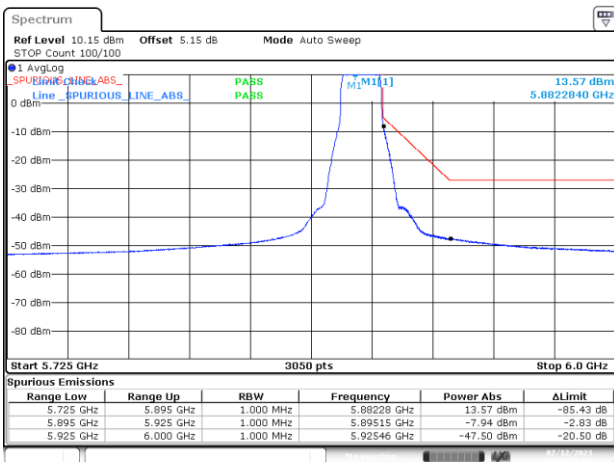

BE-NR-LOW, SISO-A, 802.11ax/be160-MCS0, Ch163

BE-NR-HIGH, SISO-A, 802.11ax/be160-MCS0, Ch163

BE-NR-HIGH-PEAK, SISO-A, 802.11ax/be160-MCS0, Ch163

BE-NR-LOW, SISO-B, 802.11a20-6Mbps, Ch177

BE-NR-HIGH, SISO-B, 802.11a20-6Mbps, Ch177

BE-NR-HIGH-PEAK, SISO-B, 802.11a20-6Mbps, Ch177

BE-NR-LOW, SISO-B, 802.11n20-HT0, Ch177

BE-NR-HIGH, SISO-B, 802.11n20-HT0, Ch177

BE-NR-HIGH-PEAK, SISO-B, 802.11n20-HT0, Ch177

BE-NR-LOW, SISO-B, 802.11n40-HT0, Ch175

BE-NR-HIGH, SISO-B, 802.11n40-HT0, Ch175

BE-NR-HIGH-PEAK, SISO-B, 802.11n40-HT0, Ch175

BE-NR-LOW, SISO-B, 802.11ac80-VHT0, Ch171

BE-NR-HIGH, SISO-B, 802.11ac80-VHT0, Ch171

BE-NR-HIGH-PEAK, SISO-B, 802.11ac80-VHT0, Ch171