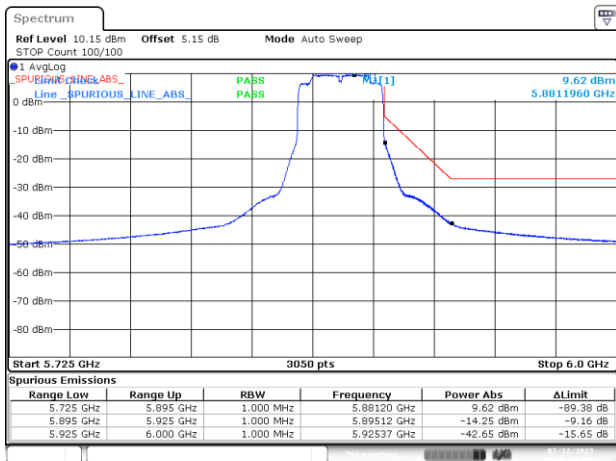

BE-NR-LOW, MIMO-B, 802.11ac80-VHT0, Ch171

BE-NR-HIGH, MIMO-B, 802.11ac80-VHT0, Ch171

BE-NR-HIGH-PEAK, MIMO-B, 802.11ac80-VHT0, Ch171

BE-NR-LOW, MIMO-B, 802.11ac160-VHT0, Ch163

BE-NR-HIGH, MIMO-B, 802.11ac160-VHT0, Ch163

BE-NR-HIGH-PEAK, MIMO-B, 802.11ac160-VHT0, Ch163

BE-NR-LOW, MIMO-B, 802.11ax/be20-MCS0, Ch177

BE-NR-HIGH, MIMO-B, 802.11ax/be20-MCS0, Ch177

BE-NR-HIGH-PEAK, MIMO-B, 802.11ax/be20-MCS0, Ch177

BE-NR-LOW, MIMO-B, 802.11ax/be40-MCS0, Ch175

BE-NR-HIGH, MIMO-B, 802.11ax/be40-MCS0, Ch175

BE-NR-HIGH-PEAK, MIMO-B, 802.11ax/be40-MCS0, Ch175

BE-NR-LOW, MIMO-B, 802.11ax/be80-MCS0, Ch171

BE-NR-HIGH, MIMO-B, 802.11ax/be80-MCS0, Ch171

BE-NR-HIGH-PEAK, MIMO-B, 802.11ax/be80-MCS0, Ch171