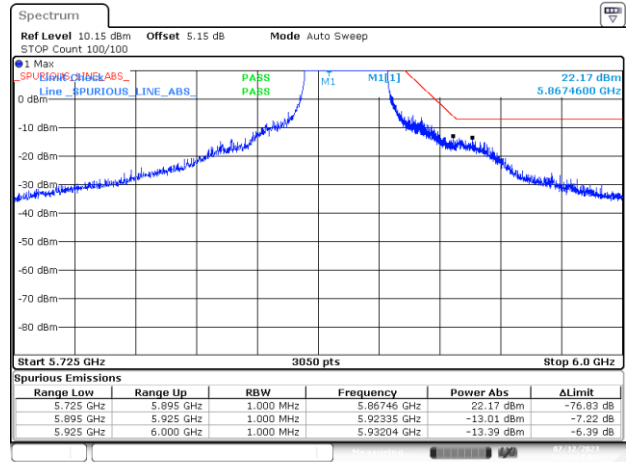

BE-NR-LOW, SISO-A, 802.11ax/be160-MCS0, Ch163

BE-NR-HIGH, SISO-A, 802.11ax/be160-MCS0, Ch163

BE-NR-HIGH-PEAK, SISO-A, 802.11ax/be160-MCS0, Ch163

BE-NR-LOW, SISO-B, 802.11a20-6Mbps, Ch177

BE-NR-HIGH, SISO-B, 802.11a20-6Mbps, Ch177

BE-NR-HIGH-PEAK, SISO-B, 802.11a20-6Mbps, Ch177

BE-NR-LOW, SISO-B, 802.11n20-HT0, Ch177

BE-NR-HIGH, SISO-B, 802.11n20-HT0, Ch177

BE-NR-HIGH-PEAK, SISO-B, 802.11n20-HT0, Ch177

BE-NR-LOW, SISO-B, 802.11n40-HT0, Ch175

BE-NR-HIGH, SISO-B, 802.11n40-HT0, Ch175

BE-NR-HIGH-PEAK, SISO-B, 802.11n40-HT0, Ch175

BE-NR-LOW, SISO-B, 802.11ac80-VHT0, Ch171

BE-NR-HIGH, SISO-B, 802.11ac80-VHT0, Ch171

BE-NR-HIGH-PEAK, SISO-B, 802.11ac80-VHT0, Ch171

BE-NR-LOW, SISO-B, 802.11ac160-VHT0, Ch163

BE-NR-HIGH, SISO-B, 802.11ac160-VHT0, Ch163

BE-NR-HIGH-PEAK, SISO-B, 802.11ac160-VHT0, Ch163

BE-NR-LOW, SISO-B, 802.11ax/be20-MCS0, Ch177

BE-NR-HIGH, SISO-B, 802.11ax/be20-MCS0, Ch177