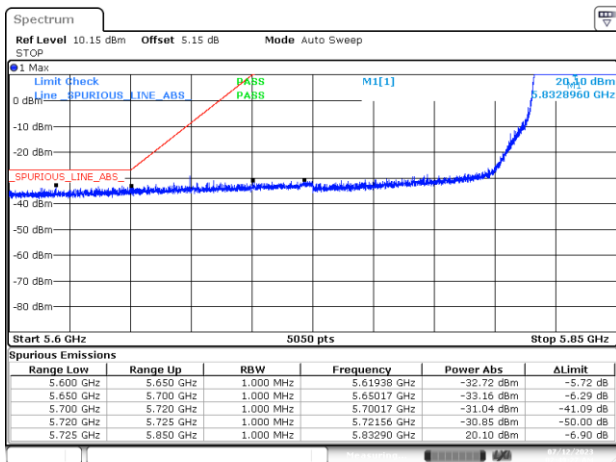

BE-NR-LOW, MIMO-B, 802.11ac80-VHT0, Ch171

BE-NR-HIGH, MIMO-B, 802.11ac80-VHT0, Ch171

BE-NR-HIGH-PEAK, MIMO-B, 802.11ac80-VHT0, Ch171

BE-NR-LOW, MIMO-B, 802.11ac160-VHT0, Ch163

BE-NR-HIGH, MIMO-B, 802.11ac160-VHT0, Ch163

BE-NR-HIGH-PEAK, MIMO-B, 802.11ac160-VHT0, Ch163

BE-NR-LOW, MIMO-B, 802.11ax/be20-MCS0, Ch177

BE-NR-HIGH, MIMO-B, 802.11ax/be20-MCS0, Ch177

BE-NR-HIGH-PEAK, MIMO-B, 802.11ax/be20-MCS0, Ch177

BE-NR-LOW, MIMO-B, 802.11ax/be40-MCS0, Ch175

BE-NR-HIGH, MIMO-B, 802.11ax/be40-MCS0, Ch175

BE-NR-HIGH-PEAK, MIMO-B, 802.11ax/be40-MCS0, Ch175

BE-NR-LOW, MIMO-B, 802.11ax/be80-MCS0, Ch171

BE-NR-HIGH, MIMO-B, 802.11ax/be80-MCS0, Ch171

BE-NR-HIGH-PEAK, MIMO-B, 802.11ax/be80-MCS0, Ch171