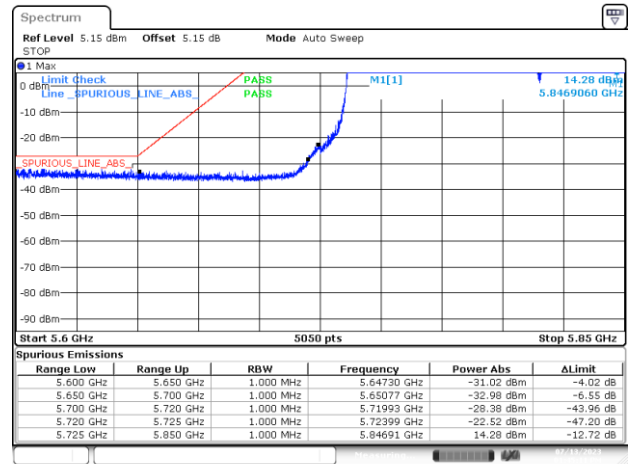

BE-NR-HIGH, MIMO-A, 802.11ac160-VHT0, Ch163

BE-NR-HIGH-PEAK, MIMO-A, 802.11ac160-VHT0, Ch163

BE-NR-LOW, MIMO-A, 802.11ax/be20-MCS0, Ch177

BE-NR-HIGH, MIMO-A, 802.11ax/be20-MCS0, Ch177

BE-NR-HIGH-PEAK, MIMO-A, 802.11ax/be20-MCS0, Ch177

BE-NR-LOW, MIMO-A, 802.11ax/be40-MCS0, Ch175

BE-NR-HIGH, MIMO-A, 802.11ax/be40-MCS0, Ch175

BE-NR-HIGH-PEAK, MIMO-A, 802.11ax/be40-MCS0, Ch175

BE-NR-LOW, MIMO-A, 802.11ax/be80-MCS0, Ch171

BE-NR-HIGH, MIMO-A, 802.11ax/be80-MCS0, Ch171

BE-NR-HIGH-PEAK, MIMO-A, 802.11ax/be80-MCS0, Ch171

BE-NR-LOW, MIMO-A, 802.11ax/be160-MCS0, Ch163

BE-NR-HIGH, MIMO-A, 802.11ax/be160-MCS0, Ch163

BE-NR-HIGH-PEAK, MIMO-A, 802.11ax/be160-MCS0, Ch163

BE-NR-LOW, MIMO-B, 802.11n20-HT8, Ch177