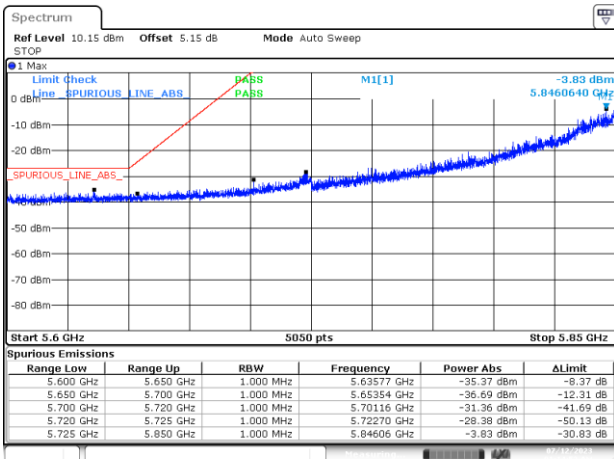

BE-NR-HIGH, SISO-B, 802.11n40-HT0, Ch175

BE-NR-HIGH-PEAK, SISO-B, 802.11n40-HT0, Ch175

BE-NR-LOW, SISO-B, 802.11ac80-VHT0, Ch171

BE-NR-HIGH, SISO-B, 802.11ac80-VHT0, Ch171

BE-NR-HIGH-PEAK, SISO-B, 802.11ac80-VHT0, Ch171

BE-NR-LOW, SISO-B, 802.11ac160-VHT0, Ch163

BE-NR-HIGH, SISO-B, 802.11ac160-VHT0, Ch163

BE-NR-HIGH-PEAK, SISO-B, 802.11ac160-VHT0, Ch163

BE-NR-LOW, SISO-B, 802.11ax/be20-MCS0, Ch177

BE-NR-HIGH, SISO-B, 802.11ax/be20-MCS0, Ch177

BE-NR-HIGH-PEAK, SISO-B, 802.11ax/be20-MCS0, Ch177

BE-NR-LOW, SISO-B, 802.11ax/be40-MCS0, Ch175

BE-NR-HIGH, SISO-B, 802.11ax/be40-MCS0, Ch175

BE-NR-HIGH-PEAK, SISO-B, 802.11ax/be40-MCS0, Ch175

BE-NR-LOW, SISO-B, 802.11ax/be80-MCS0, Ch171

BE-NR-HIGH, SISO-B, 802.11ax/be80-MCS0, Ch171

BE-NR-HIGH-PEAK, SISO-B, 802.11ax/be80-MCS0, Ch171

BE-NR-LOW, SISO-B, 802.11ax/be160-MCS0, Ch163

BE-NR-HIGH, SISO-B, 802.11ax/be160-MCS0, Ch163

BE-NR-HIGH-PEAK, SISO-B, 802.11ax/be160-MCS0, Ch163