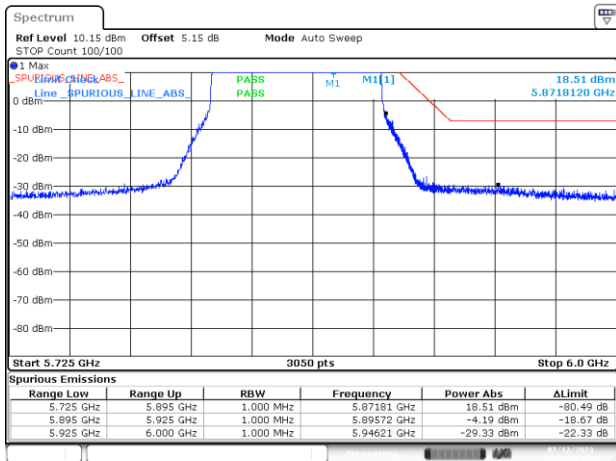

BE-NR-HIGH-PEAK, MIMO-A, 802.11ax/be80-MCS0, Ch171

BE-NR-LOW, MIMO-A, 802.11ax/be160-MCS0, Ch163

BE-NR-HIGH, MIMO-A, 802.11ax/be160-MCS0, Ch163

BE-NR-HIGH-PEAK, MIMO-A, 802.11ax/be160-MCS0, Ch163

BE-NR-LOW, MIMO-B, 802.11n20-HT8, Ch177

BE-NR-HIGH, MIMO-B, 802.11n20-HT8, Ch177

BE-NR-HIGH-PEAK, MIMO-B, 802.11n20-HT8, Ch177

BE-NR-LOW, MIMO-B, 802.11n40-HT8, Ch175

BE-NR-HIGH, MIMO-B, 802.11n40-HT8, Ch175

BE-NR-HIGH-PEAK, MIMO-B, 802.11n40-HT8, Ch175

BE-NR-LOW, MIMO-B, 802.11ac80-VHT0, Ch171

BE-NR-HIGH, MIMO-B, 802.11ac80-VHT0, Ch171

BE-NR-HIGH-PEAK, MIMO-B, 802.11ac80-VHT0, Ch171

BE-NR-LOW, MIMO-B, 802.11ac160-VHT0, Ch163

BE-NR-HIGH, MIMO-B, 802.11ac160-VHT0, Ch163

BE-NR-HIGH-PEAK, MIMO-B, 802.11ac160-VHT0, Ch163

BE-NR-LOW, MIMO-B, 802.11ax/be20-MCS0, Ch177

BE-NR-HIGH, MIMO-B, 802.11ax/be20-MCS0, Ch177

BE-NR-HIGH-PEAK, MIMO-B, 802.11ax/be20-MCS0, Ch177

BE-NR-LOW, MIMO-B, 802.11ax/be40-MCS0, Ch175