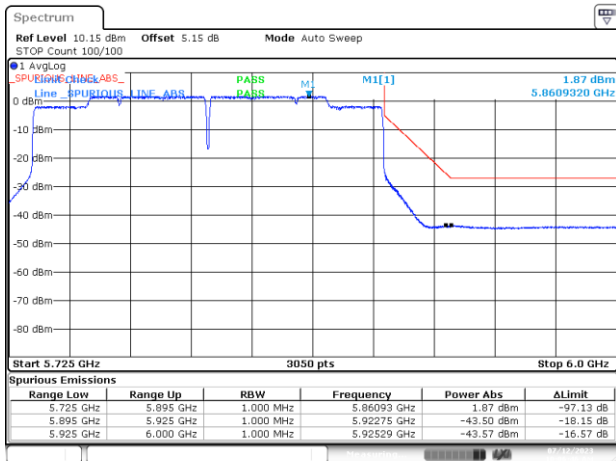

BE-NR-LOW, MIMO-B, 802.11ac80-VHT0, Ch171

BE-NR-HIGH, MIMO-B, 802.11ac80-VHT0, Ch171

BE-NR-HIGH-PEAK, MIMO-B, 802.11ac80-VHT0, Ch171

BE-NR-LOW, MIMO-B, 802.11ac160-VHT0, Ch163

BE-NR-HIGH, MIMO-B, 802.11ac160-VHT0, Ch163

BE-NR-HIGH-PEAK, MIMO-B, 802.11ac160-VHT0, Ch163

BE-NR-LOW, MIMO-B, 802.11ax/be20-MCS0, Ch177

BE-NR-HIGH, MIMO-B, 802.11ax/be20-MCS0, Ch177

BE-NR-HIGH-PEAK, MIMO-B, 802.11ax/be20-MCS0, Ch177

BE-NR-LOW, MIMO-B, 802.11ax/be40-MCS0, Ch175

BE-NR-HIGH, MIMO-B, 802.11ax/be40-MCS0, Ch175

BE-NR-HIGH-PEAK, MIMO-B, 802.11ax/be40-MCS0, Ch175

BE-NR-LOW, MIMO-B, 802.11ax/be80-MCS0, Ch171

BE-NR-HIGH, MIMO-B, 802.11ax/be80-MCS0, Ch171

BE-NR-HIGH-PEAK, MIMO-B, 802.11ax/be80-MCS0, Ch171

BE-NR-LOW, MIMO-B, 802.11ax/be160-MCS0, Ch163

BE-NR-HIGH, MIMO-B, 802.11ax/be160-MCS0, Ch163

BE-NR-HIGH-PEAK, MIMO-B, 802.11ax/be160-MCS0, Ch163