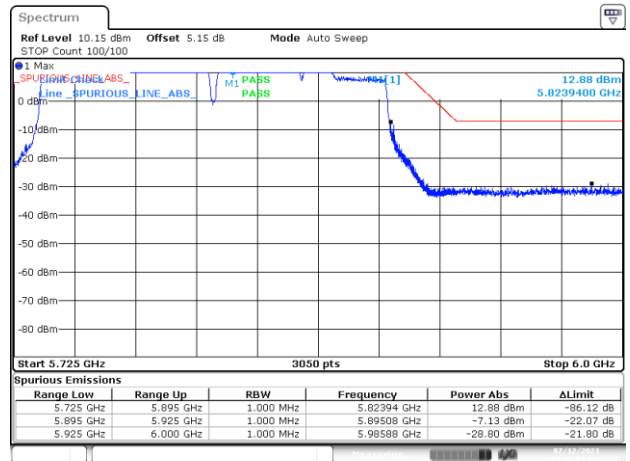

BE-NR-HIGH-PEAK, SISO-B, 802.11a20-6Mbps, Ch177

BE-NR-LOW, SISO-B, 802.11n20-HT0, Ch177

BE-NR-HIGH, SISO-B, 802.11n20-HT0, Ch177

BE-NR-HIGH-PEAK, SISO-B, 802.11n20-HT0, Ch177

BE-NR-LOW, SISO-B, 802.11n40-HT0, Ch175

BE-NR-HIGH, SISO-B, 802.11n40-HT0, Ch175

BE-NR-HIGH-PEAK, SISO-B, 802.11n40-HT0, Ch175

BE-NR-LOW, SISO-B, 802.11ac80-VHT0, Ch171

BE-NR-HIGH, SISO-B, 802.11ac80-VHT0, Ch171

BE-NR-HIGH-PEAK, SISO-B, 802.11ac80-VHT0, Ch171

BE-NR-LOW, SISO-B, 802.11ac160-VHT0, Ch163

BE-NR-HIGH, SISO-B, 802.11ac160-VHT0, Ch163

BE-NR-HIGH-PEAK, SISO-B, 802.11ac160-VHT0, Ch163

BE-NR-LOW, SISO-B, 802.11ax/be20-MCS0, Ch177

BE-NR-HIGH, SISO-B, 802.11ax/be20-MCS0, Ch177

BE-NR-HIGH-PEAK, SISO-B, 802.11ax/be20-MCS0, Ch177

BE-NR-LOW, SISO-B, 802.11ax/be40-MCS0, Ch175

BE-NR-HIGH, SISO-B, 802.11ax/be40-MCS0, Ch175

BE-NR-HIGH-PEAK, SISO-B, 802.11ax/be40-MCS0, Ch175

BE-NR-LOW, SISO-B, 802.11ax/be80-MCS0, Ch171