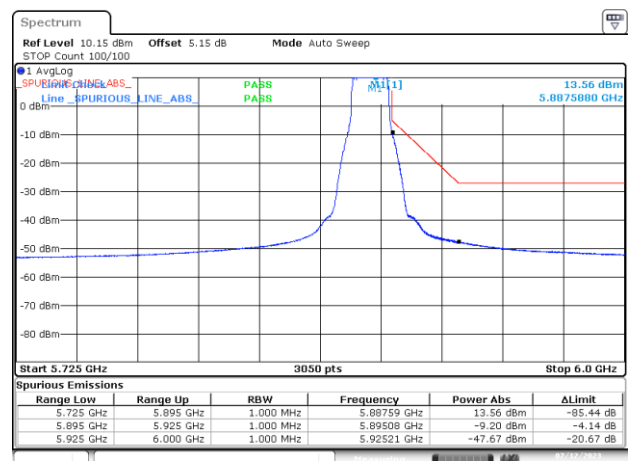

BE-NR-LOW, SISO-A, 802.11ax/be160-MCS0, Ch163

BE-NR-HIGH, SISO-A, 802.11ax/be160-MCS0, Ch163

BE-NR-HIGH-PEAK, SISO-A, 802.11ax/be160-MCS0, Ch163

BE-NR-LOW, SISO-B, 802.11a20-6Mbps, Ch177

BE-NR-HIGH, SISO-B, 802.11a20-6Mbps, Ch177

BE-NR-HIGH-PEAK, SISO-B, 802.11a20-6Mbps, Ch177

BE-NR-LOW, SISO-B, 802.11n20-HT0, Ch177

BE-NR-HIGH, SISO-B, 802.11n20-HT0, Ch177

BE-NR-HIGH-PEAK, SISO-B, 802.11n20-HT0, Ch177

BE-NR-LOW, SISO-B, 802.11n40-HT0, Ch175

BE-NR-HIGH, SISO-B, 802.11n40-HT0, Ch175

BE-NR-HIGH-PEAK, SISO-B, 802.11n40-HT0, Ch175

BE-NR-LOW, SISO-B, 802.11ac80-VHT0, Ch171

BE-NR-HIGH, SISO-B, 802.11ac80-VHT0, Ch171

BE-NR-HIGH-PEAK, SISO-B, 802.11ac80-VHT0, Ch171