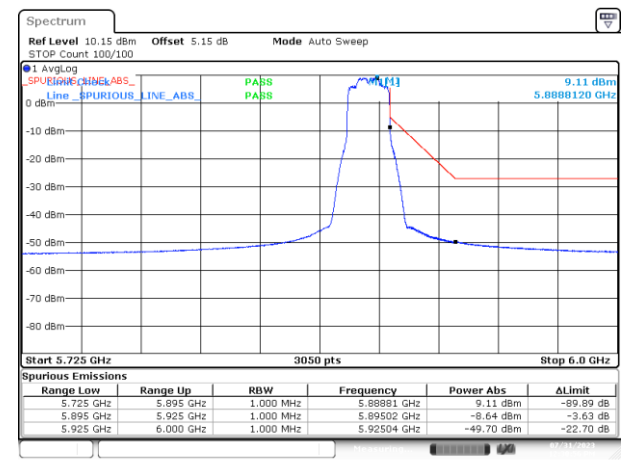

BE-NR-HIGH-PEAK, MIMO-A, 802.11n40-HT8, Ch175

BE-NR-LOW, MIMO-A, 802.11ac80-VHT0, Ch171

BE-NR-HIGH, MIMO-A, 802.11ac80-VHT0, Ch171

BE-NR-HIGH-PEAK, MIMO-A, 802.11ac80-VHT0, Ch171

BE-NR-LOW, MIMO-A, 802.11ac160-VHT0, Ch163

BE-NR-HIGH, MIMO-A, 802.11ac160-VHT0, Ch163

BE-NR-HIGH-PEAK, MIMO-A, 802.11ac160-VHT0, Ch163

BE-NR-LOW, MIMO-A, 802.11ax/be20-MCS0, Ch177

BE-NR-HIGH, MIMO-A, 802.11ax/be20-MCS0, Ch177

BE-NR-HIGH-PEAK, MIMO-A, 802.11ax/be20-MCS0, Ch177