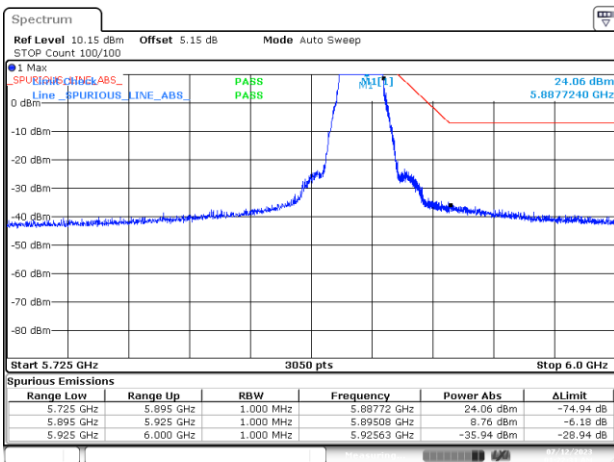

BE-NR-HIGH, SISO-B, 802.11n40-HT0, Ch175

BE-NR-HIGH-PEAK, SISO-B, 802.11n40-HT0, Ch175

BE-NR-LOW, SISO-B, 802.11ac80-VHT0, Ch171

BE-NR-HIGH, SISO-B, 802.11ac80-VHT0, Ch171

BE-NR-HIGH-PEAK, SISO-B, 802.11ac80-VHT0, Ch171

BE-NR-LOW, SISO-B, 802.11ac160-VHT0, Ch163

BE-NR-HIGH, SISO-B, 802.11ac160-VHT0, Ch163

BE-NR-HIGH-PEAK, SISO-B, 802.11ac160-VHT0, Ch163

BE-NR-LOW, SISO-B, 802.11ax/be20-MCS0, Ch177

BE-NR-HIGH, SISO-B, 802.11ax/be20-MCS0, Ch177

BE-NR-HIGH-PEAK, SISO-B, 802.11ax/be20-MCS0, Ch177

BE-NR-LOW, SISO-B, 802.11ax/be40-MCS0, Ch175

BE-NR-HIGH, SISO-B, 802.11ax/be40-MCS0, Ch175

BE-NR-HIGH-PEAK, SISO-B, 802.11ax/be40-MCS0, Ch175

BE-NR-LOW, SISO-B, 802.11ax/be80-MCS0, Ch171

BE-NR-HIGH, SISO-B, 802.11ax/be80-MCS0, Ch171

BE-NR-HIGH-PEAK, SISO-B, 802.11ax/be80-MCS0, Ch171

BE-NR-LOW, SISO-B, 802.11ax/be160-MCS0, Ch163

BE-NR-HIGH, SISO-B, 802.11ax/be160-MCS0, Ch163

BE-NR-HIGH-PEAK, SISO-B, 802.11ax/be160-MCS0, Ch163