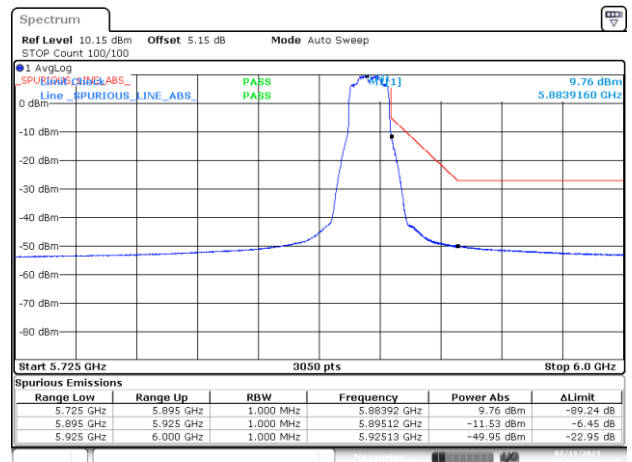

BE-NR-HIGH-PEAK, SISO-B, 802.11ax/be20-MCS0, Ch177

BE-NR-LOW, SISO-B, 802.11ax/be40-MCS0, Ch175

BE-NR-HIGH, SISO-B, 802.11ax/be40-MCS0, Ch175

BE-NR-HIGH-PEAK, SISO-B, 802.11ax/be40-MCS0, Ch175

BE-NR-LOW, SISO-B, 802.11ax/be80-MCS0, Ch171

BE-NR-HIGH, SISO-B, 802.11ax/be80-MCS0, Ch171

BE-NR-HIGH-PEAK, SISO-B, 802.11ax/be80-MCS0, Ch171

BE-NR-LOW, SISO-B, 802.11ax/be160-MCS0, Ch163

BE-NR-HIGH, SISO-B, 802.11ax/be160-MCS0, Ch163

BE-NR-HIGH-PEAK, SISO-B, 802.11ax/be160-MCS0, Ch163

BE-NR-LOW, MIMO-A, 802.11n20-HT8, Ch177

BE-NR-HIGH, MIMO-A, 802.11n20-HT8, Ch177

BE-NR-HIGH-PEAK, MIMO-A, 802.11n20-HT8, Ch177

BE-NR-LOW, MIMO-A, 802.11n40-HT8, Ch175

BE-NR-HIGH, MIMO-A, 802.11n40-HT8, Ch175