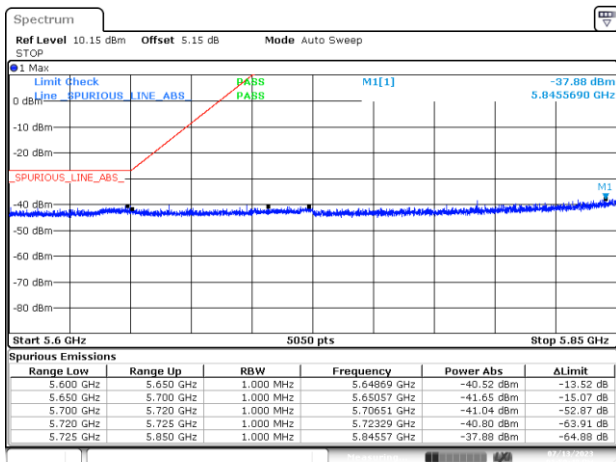

BE-NR-HIGH-PEAK, SISO-B, 802.11ax/be20-MCS0, Ch177

BE-NR-LOW, SISO-B, 802.11ax/be40-MCS0, Ch175

BE-NR-HIGH, SISO-B, 802.11ax/be40-MCS0, Ch175

BE-NR-HIGH-PEAK, SISO-B, 802.11ax/be40-MCS0, Ch175

BE-NR-LOW, SISO-B, 802.11ax/be80-MCS0, Ch171

BE-NR-HIGH, SISO-B, 802.11ax/be80-MCS0, Ch171

BE-NR-HIGH-PEAK, SISO-B, 802.11ax/be80-MCS0, Ch171

BE-NR-LOW, SISO-B, 802.11ax/be160-MCS0, Ch163

BE-NR-HIGH, SISO-B, 802.11ax/be160-MCS0, Ch163

BE-NR-HIGH-PEAK, SISO-B, 802.11ax/be160-MCS0, Ch163

BE-NR-LOW, MIMO-A, 802.11n20-HT8, Ch177

BE-NR-HIGH, MIMO-A, 802.11n20-HT8, Ch177

BE-NR-HIGH-PEAK, MIMO-A, 802.11n20-HT8, Ch177

BE-NR-LOW, MIMO-A, 802.11n40-HT8, Ch175

BE-NR-HIGH, MIMO-A, 802.11n40-HT8, Ch175

BE-NR-HIGH-PEAK, MIMO-A, 802.11n40-HT8, Ch175

BE-NR-LOW, MIMO-A, 802.11ac80-VHT0, Ch171

BE-NR-HIGH, MIMO-A, 802.11ac80-VHT0, Ch171

BE-NR-HIGH-PEAK, MIMO-A, 802.11ac80-VHT0, Ch171

BE-NR-LOW, MIMO-A, 802.11ac160-VHT0, Ch163