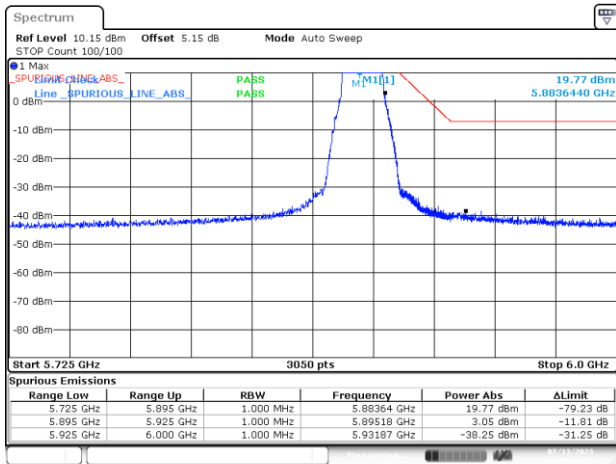

BE-NR-HIGH-PEAK, SISO-B, 802.11ax/be20-MCS0, Ch177

BE-NR-LOW, SISO-B, 802.11ax/be40-MCS0, Ch175

BE-NR-HIGH, SISO-B, 802.11ax/be40-MCS0, Ch175

BE-NR-HIGH-PEAK, SISO-B, 802.11ax/be40-MCS0, Ch175

BE-NR-LOW, SISO-B, 802.11ax/be80-MCS0, Ch171

BE-NR-HIGH, SISO-B, 802.11ax/be80-MCS0, Ch171

BE-NR-HIGH-PEAK, SISO-B, 802.11ax/be80-MCS0, Ch171

BE-NR-LOW, SISO-B, 802.11ax/be160-MCS0, Ch163

BE-NR-HIGH, SISO-B, 802.11ax/be160-MCS0, Ch163

BE-NR-HIGH-PEAK, SISO-B, 802.11ax/be160-MCS0, Ch163

BE-NR-LOW, MIMO-A, 802.11n20-HT8, Ch177

BE-NR-HIGH, MIMO-A, 802.11n20-HT8, Ch177

BE-NR-HIGH-PEAK, MIMO-A, 802.11n20-HT8, Ch177

BE-NR-LOW, MIMO-A, 802.11n40-HT8, Ch175

BE-NR-HIGH, MIMO-A, 802.11n40-HT8, Ch175