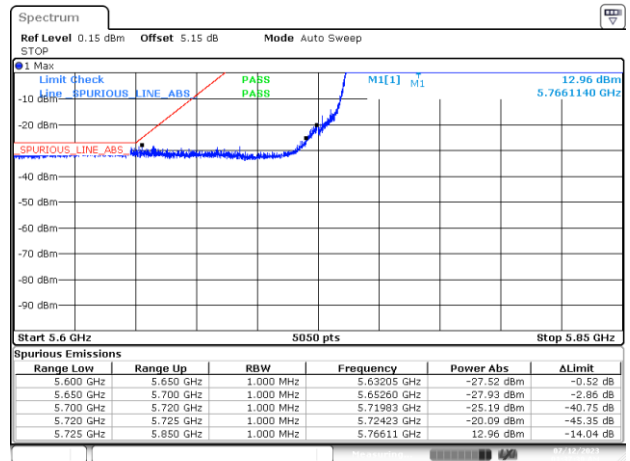

BE-NR-HIGH-PEAK, SISO-B, 802.11a20-6Mbps, Ch177

BE-NR-LOW, SISO-B, 802.11n20-HT0, Ch177

BE-NR-HIGH, SISO-B, 802.11n20-HT0, Ch177

BE-NR-HIGH-PEAK, SISO-B, 802.11n20-HT0, Ch177

BE-NR-LOW, SISO-B, 802.11n40-HT0, Ch175

BE-NR-HIGH, SISO-B, 802.11n40-HT0, Ch175

BE-NR-HIGH-PEAK, SISO-B, 802.11n40-HT0, Ch175

BE-NR-LOW, SISO-B, 802.11ac80-VHT0, Ch171

BE-NR-HIGH, SISO-B, 802.11ac80-VHT0, Ch171

BE-NR-HIGH-PEAK, SISO-B, 802.11ac80-VHT0, Ch171

BE-NR-LOW, SISO-B, 802.11ac160-VHT0, Ch163

BE-NR-HIGH, SISO-B, 802.11ac160-VHT0, Ch163

BE-NR-HIGH-PEAK, SISO-B, 802.11ac160-VHT0, Ch163

BE-NR-LOW, SISO-B, 802.11ax/be20-MCS0, Ch177

BE-NR-HIGH, SISO-B, 802.11ax/be20-MCS0, Ch177

BE-NR-HIGH-PEAK, SISO-B, 802.11ax/be20-MCS0, Ch177

BE-NR-LOW, SISO-B, 802.11ax/be40-MCS0, Ch175

BE-NR-HIGH, SISO-B, 802.11ax/be40-MCS0, Ch175

BE-NR-HIGH-PEAK, SISO-B, 802.11ax/be40-MCS0, Ch175

BE-NR-LOW, SISO-B, 802.11ax/be80-MCS0, Ch171