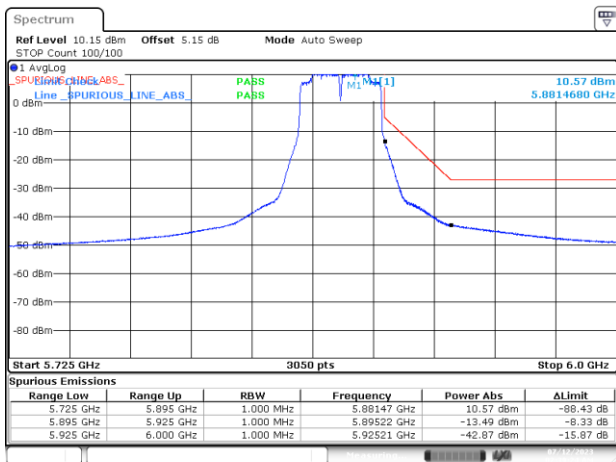

BE-NR-LOW, MIMO-A, 802.11ax/be40-MCS0, Ch175

BE-NR-HIGH, MIMO-A, 802.11ax/be40-MCS0, Ch175

BE-NR-HIGH-PEAK, MIMO-A, 802.11ax/be40-MCS0, Ch175

BE-NR-LOW, MIMO-A, 802.11ax/be80-MCS0, Ch171

BE-NR-HIGH, MIMO-A, 802.11ax/be80-MCS0, Ch171

BE-NR-HIGH-PEAK, MIMO-A, 802.11ax/be80-MCS0, Ch171

BE-NR-LOW, MIMO-A, 802.11ax/be160-MCS0, Ch163

BE-NR-HIGH, MIMO-A, 802.11ax/be160-MCS0, Ch163

BE-NR-HIGH-PEAK, MIMO-A, 802.11ax/be160-MCS0, Ch163

BE-NR-LOW, MIMO-B, 802.11n20-HT8, Ch177

BE-NR-HIGH, MIMO-B, 802.11n20-HT8, Ch177

BE-NR-HIGH-PEAK, MIMO-B, 802.11n20-HT8, Ch177

BE-NR-LOW, MIMO-B, 802.11n40-HT8, Ch175

BE-NR-HIGH, MIMO-B, 802.11n40-HT8, Ch175

BE-NR-HIGH-PEAK, MIMO-B, 802.11n40-HT8, Ch175

BE-NR-LOW, MIMO-B, 802.11ac80-VHT0, Ch171

BE-NR-HIGH, MIMO-B, 802.11ac80-VHT0, Ch171

BE-NR-HIGH-PEAK, MIMO-B, 802.11ac80-VHT0, Ch171

BE-NR-LOW, MIMO-B, 802.11ac160-VHT0, Ch163

BE-NR-HIGH, MIMO-B, 802.11ac160-VHT0, Ch163