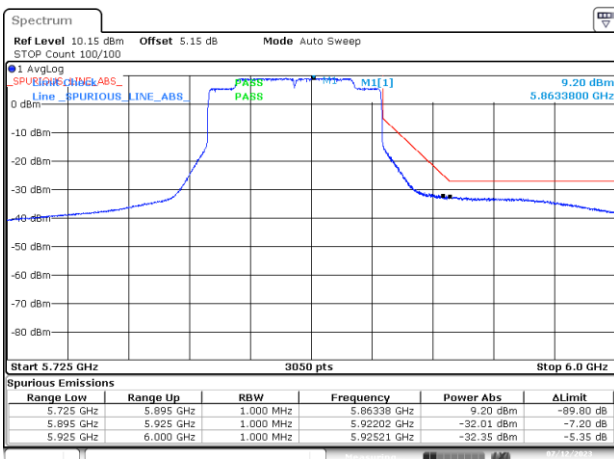

BE-NR-LOW, SISO-B, 802.11ac160-VHT0, Ch163

BE-NR-HIGH, SISO-B, 802.11ac160-VHT0, Ch163

BE-NR-HIGH-PEAK, SISO-B, 802.11ac160-VHT0, Ch163

BE-NR-LOW, SISO-B, 802.11ax/be20-MCS0, Ch177

BE-NR-HIGH, SISO-B, 802.11ax/be20-MCS0, Ch177

BE-NR-HIGH-PEAK, SISO-B, 802.11ax/be20-MCS0, Ch177

BE-NR-LOW, SISO-B, 802.11ax/be40-MCS0, Ch175

BE-NR-HIGH, SISO-B, 802.11ax/be40-MCS0, Ch175

BE-NR-HIGH-PEAK, SISO-B, 802.11ax/be40-MCS0, Ch175

BE-NR-LOW, SISO-B, 802.11ax/be80-MCS0, Ch171

BE-NR-HIGH, SISO-B, 802.11ax/be80-MCS0, Ch171

BE-NR-HIGH-PEAK, SISO-B, 802.11ax/be80-MCS0, Ch171

BE-NR-LOW, SISO-B, 802.11ax/be160-MCS0, Ch163

BE-NR-HIGH, SISO-B, 802.11ax/be160-MCS0, Ch163

BE-NR-HIGH-PEAK, SISO-B, 802.11ax/be160-MCS0, Ch163