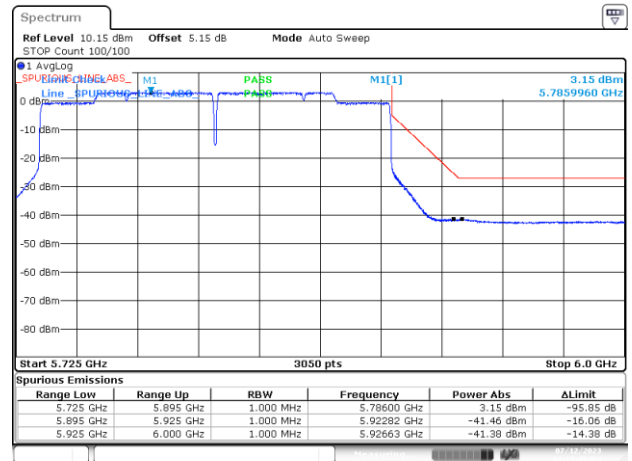

BE-NR-LOW, SISO-B, 802.11ac160-VHT0, Ch163

BE-NR-HIGH, SISO-B, 802.11ac160-VHT0, Ch163

BE-NR-HIGH-PEAK, SISO-B, 802.11ac160-VHT0, Ch163

BE-NR-LOW, SISO-B, 802.11ax/be20-MCS0, Ch177

BE-NR-HIGH, SISO-B, 802.11ax/be20-MCS0, Ch177

BE-NR-HIGH-PEAK, SISO-B, 802.11ax/be20-MCS0, Ch177

BE-NR-LOW, SISO-B, 802.11ax/be40-MCS0, Ch175

BE-NR-HIGH, SISO-B, 802.11ax/be40-MCS0, Ch175

BE-NR-HIGH-PEAK, SISO-B, 802.11ax/be40-MCS0, Ch175

BE-NR-LOW, SISO-B, 802.11ax/be80-MCS0, Ch171

BE-NR-HIGH, SISO-B, 802.11ax/be80-MCS0, Ch171

BE-NR-HIGH-PEAK, SISO-B, 802.11ax/be80-MCS0, Ch171

BE-NR-LOW, SISO-B, 802.11ax/be160-MCS0, Ch163

BE-NR-HIGH, SISO-B, 802.11ax/be160-MCS0, Ch163

BE-NR-HIGH-PEAK, SISO-B, 802.11ax/be160-MCS0, Ch163