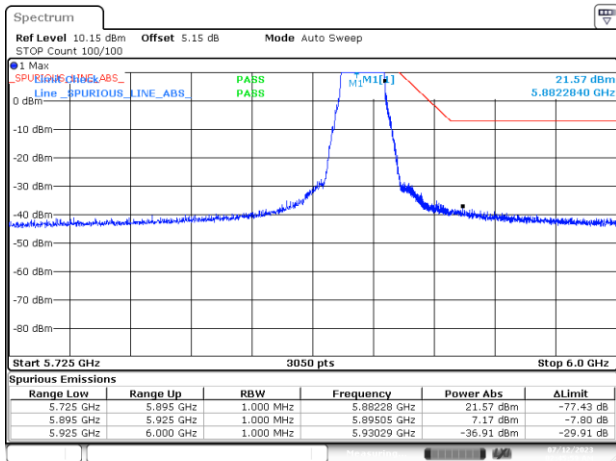

BE-NR-HIGH, MIMO-B, 802.11n20-HT8, Ch177

BE-NR-HIGH-PEAK, MIMO-B, 802.11n20-HT8, Ch177

BE-NR-LOW, MIMO-B, 802.11n40-HT8, Ch175

BE-NR-HIGH, MIMO-B, 802.11n40-HT8, Ch175

BE-NR-HIGH-PEAK, MIMO-B, 802.11n40-HT8, Ch175

BE-NR-LOW, MIMO-B, 802.11ac80-VHT0, Ch171

BE-NR-HIGH, MIMO-B, 802.11ac80-VHT0, Ch171

BE-NR-HIGH-PEAK, MIMO-B, 802.11ac80-VHT0, Ch171

BE-NR-LOW, MIMO-B, 802.11ac160-VHT0, Ch163

BE-NR-HIGH, MIMO-B, 802.11ac160-VHT0, Ch163

BE-NR-HIGH-PEAK, MIMO-B, 802.11ac160-VHT0, Ch163

BE-NR-LOW, MIMO-B, 802.11ax/be20-MCS0, Ch177

BE-NR-HIGH, MIMO-B, 802.11ax/be20-MCS0, Ch177

BE-NR-HIGH-PEAK, MIMO-B, 802.11ax/be20-MCS0, Ch177

BE-NR-LOW, MIMO-B, 802.11ax/be40-MCS0, Ch175