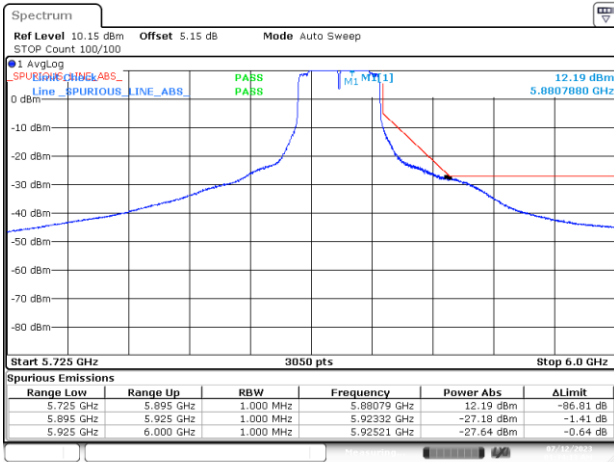

BE-NR-LOW, SISO-A, 802.11ax/be160-MCS0, Ch163

BE-NR-HIGH, SISO-A, 802.11ax/be160-MCS0, Ch163

BE-NR-HIGH-PEAK, SISO-A, 802.11ax/be160-MCS0, Ch163

BE-NR-LOW, SISO-B, 802.11a20-6Mbps, Ch177

BE-NR-HIGH, SISO-B, 802.11a20-6Mbps, Ch177

BE-NR-HIGH-PEAK, SISO-B, 802.11a20-6Mbps, Ch177

BE-NR-LOW, SISO-B, 802.11n20-HT0, Ch177

BE-NR-HIGH, SISO-B, 802.11n20-HT0, Ch177

BE-NR-HIGH-PEAK, SISO-B, 802.11n20-HT0, Ch177

BE-NR-LOW, SISO-B, 802.11n40-HT0, Ch175

BE-NR-HIGH, SISO-B, 802.11n40-HT0, Ch175

BE-NR-HIGH-PEAK, SISO-B, 802.11n40-HT0, Ch175

BE-NR-LOW, SISO-B, 802.11ac80-VHT0, Ch171

BE-NR-HIGH, SISO-B, 802.11ac80-VHT0, Ch171

BE-NR-HIGH-PEAK, SISO-B, 802.11ac80-VHT0, Ch171

BE-NR-LOW, SISO-B, 802.11ac160-VHT0, Ch163

BE-NR-HIGH, SISO-B, 802.11ac160-VHT0, Ch163

BE-NR-HIGH-PEAK, SISO-B, 802.11ac160-VHT0, Ch163

BE-NR-LOW, SISO-B, 802.11ax/be20-MCS0, Ch177

BE-NR-HIGH, SISO-B, 802.11ax/be20-MCS0, Ch177