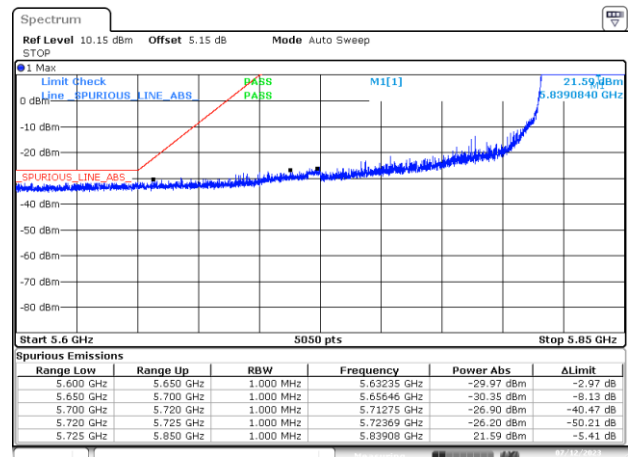

BE-NR-LOW, SISO-B, 802.11ac160-VHT0, Ch163

BE-NR-HIGH, SISO-B, 802.11ac160-VHT0, Ch163

BE-NR-HIGH-PEAK, SISO-B, 802.11ac160-VHT0, Ch163

BE-NR-LOW, SISO-B, 802.11ax/be20-MCS0, Ch177

BE-NR-HIGH, SISO-B, 802.11ax/be20-MCS0, Ch177

BE-NR-HIGH-PEAK, SISO-B, 802.11ax/be20-MCS0, Ch177

BE-NR-LOW, SISO-B, 802.11ax/be40-MCS0, Ch175

BE-NR-HIGH, SISO-B, 802.11ax/be40-MCS0, Ch175

BE-NR-HIGH-PEAK, SISO-B, 802.11ax/be40-MCS0, Ch175

BE-NR-LOW, SISO-B, 802.11ax/be80-MCS0, Ch171

BE-NR-HIGH, SISO-B, 802.11ax/be80-MCS0, Ch171

BE-NR-HIGH-PEAK, SISO-B, 802.11ax/be80-MCS0, Ch171

BE-NR-LOW, SISO-B, 802.11ax/be160-MCS0, Ch163

BE-NR-HIGH, SISO-B, 802.11ax/be160-MCS0, Ch163

BE-NR-HIGH-PEAK, SISO-B, 802.11ax/be160-MCS0, Ch163

BE-NR-LOW, MIMO-A, 802.11n20-HT8, Ch177

BE-NR-HIGH, MIMO-A, 802.11n20-HT8, Ch177

BE-NR-HIGH-PEAK, MIMO-A, 802.11n20-HT8, Ch177

BE-NR-LOW, MIMO-A, 802.11n40-HT8, Ch175

BE-NR-HIGH, MIMO-A, 802.11n40-HT8, Ch175