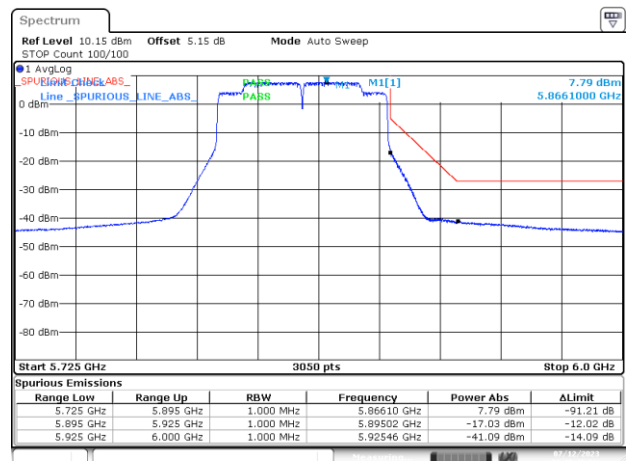

BE-NR-HIGH-PEAK, MIMO-A, 802.11ax/be80-MCS0, Ch171

BE-NR-LOW, MIMO-A, 802.11ax/be160-MCS0, Ch163

BE-NR-HIGH, MIMO-A, 802.11ax/be160-MCS0, Ch163

BE-NR-HIGH-PEAK, MIMO-A, 802.11ax/be160-MCS0, Ch163

BE-NR-LOW, MIMO-B, 802.11n20-HT8, Ch177

BE-NR-HIGH, MIMO-B, 802.11n20-HT8, Ch177

BE-NR-HIGH-PEAK, MIMO-B, 802.11n20-HT8, Ch177

BE-NR-LOW, MIMO-B, 802.11n40-HT8, Ch175

BE-NR-HIGH, MIMO-B, 802.11n40-HT8, Ch175

BE-NR-HIGH-PEAK, MIMO-B, 802.11n40-HT8, Ch175

BE-NR-LOW, MIMO-B, 802.11ac80-VHT0, Ch171

BE-NR-HIGH, MIMO-B, 802.11ac80-VHT0, Ch171

BE-NR-HIGH-PEAK, MIMO-B, 802.11ac80-VHT0, Ch171

BE-NR-LOW, MIMO-B, 802.11ac160-VHT0, Ch163

BE-NR-HIGH, MIMO-B, 802.11ac160-VHT0, Ch163