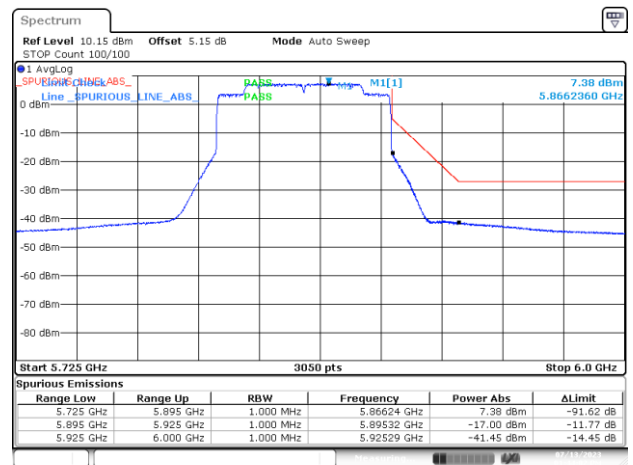

BE-NR-HIGH, MIMO-A, 802.11ac160-VHT0, Ch163

BE-NR-HIGH-PEAK, MIMO-A, 802.11ac160-VHT0, Ch163

BE-NR-LOW, MIMO-A, 802.11ax/be20-MCS0, Ch177

BE-NR-HIGH, MIMO-A, 802.11ax/be20-MCS0, Ch177

BE-NR-HIGH-PEAK, MIMO-A, 802.11ax/be20-MCS0, Ch177

BE-NR-LOW, MIMO-A, 802.11ax/be40-MCS0, Ch175

BE-NR-HIGH, MIMO-A, 802.11ax/be40-MCS0, Ch175

BE-NR-HIGH-PEAK, MIMO-A, 802.11ax/be40-MCS0, Ch175

BE-NR-LOW, MIMO-A, 802.11ax/be80-MCS0, Ch171

BE-NR-HIGH, MIMO-A, 802.11ax/be80-MCS0, Ch171

BE-NR-HIGH-PEAK, MIMO-A, 802.11ax/be80-MCS0, Ch171

BE-NR-LOW, MIMO-A, 802.11ax/be160-MCS0, Ch163

BE-NR-HIGH, MIMO-A, 802.11ax/be160-MCS0, Ch163

BE-NR-HIGH-PEAK, MIMO-A, 802.11ax/be160-MCS0, Ch163

BE-NR-LOW, MIMO-B, 802.11n20-HT8, Ch177