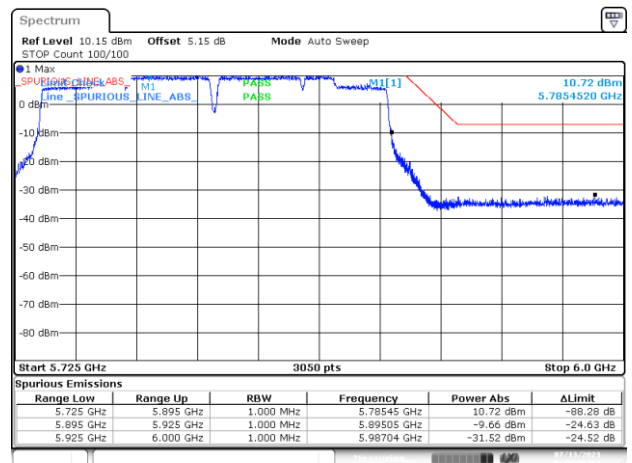

BE-NR-LOW, MIMO-A, 802.11n20-HT8, Ch177

BE-NR-HIGH, MIMO-A, 802.11n20-HT8, Ch177

BE-NR-HIGH-PEAK, MIMO-A, 802.11n20-HT8, Ch177

BE-NR-LOW, MIMO-A, 802.11n40-HT8, Ch175

BE-NR-HIGH, MIMO-A, 802.11n40-HT8, Ch175

BE-NR-HIGH-PEAK, MIMO-A, 802.11n40-HT8, Ch175

BE-NR-LOW, MIMO-A, 802.11ac80-VHT0, Ch171

BE-NR-HIGH, MIMO-A, 802.11ac80-VHT0, Ch171

BE-NR-HIGH-PEAK, MIMO-A, 802.11ac80-VHT0, Ch171

BE-NR-LOW, MIMO-A, 802.11ac160-VHT0, Ch163

BE-NR-HIGH, MIMO-A, 802.11ac160-VHT0, Ch163

BE-NR-HIGH-PEAK, MIMO-A, 802.11ac160-VHT0, Ch163

BE-NR-LOW, MIMO-A, 802.11ax/be20-MCS0, Ch177

BE-NR-HIGH, MIMO-A, 802.11ax/be20-MCS0, Ch177

BE-NR-HIGH-PEAK, MIMO-A, 802.11ax/be20-MCS0, Ch177