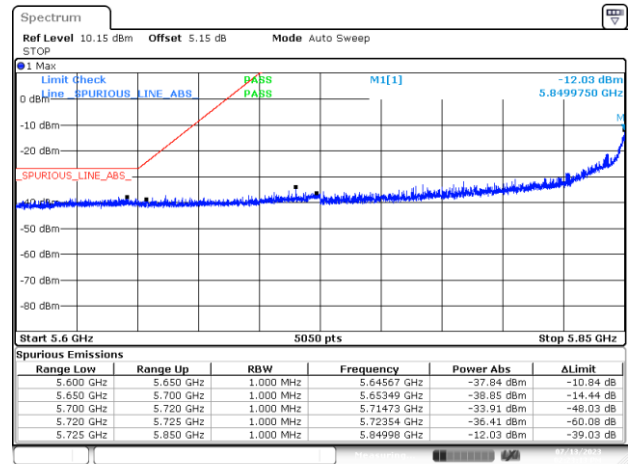

BE-NR-HIGH-PEAK, MIMO-A, 802.11n40-HT8, Ch175

BE-NR-LOW, MIMO-A, 802.11ac80-VHT0, Ch171

BE-NR-HIGH, MIMO-A, 802.11ac80-VHT0, Ch171

BE-NR-HIGH-PEAK, MIMO-A, 802.11ac80-VHT0, Ch171

BE-NR-LOW, MIMO-A, 802.11ac160-VHT0, Ch163

BE-NR-HIGH, MIMO-A, 802.11ac160-VHT0, Ch163

BE-NR-HIGH-PEAK, MIMO-A, 802.11ac160-VHT0, Ch163

BE-NR-LOW, MIMO-A, 802.11ax/be20-MCS0, Ch177

BE-NR-HIGH, MIMO-A, 802.11ax/be20-MCS0, Ch177

BE-NR-HIGH-PEAK, MIMO-A, 802.11ax/be20-MCS0, Ch177

BE-NR-LOW, MIMO-A, 802.11ax/be40-MCS0, Ch175

BE-NR-HIGH, MIMO-A, 802.11ax/be40-MCS0, Ch175

BE-NR-HIGH-PEAK, MIMO-A, 802.11ax/be40-MCS0, Ch175

BE-NR-LOW, MIMO-A, 802.11ax/be80-MCS0, Ch171

BE-NR-HIGH, MIMO-A, 802.11ax/be80-MCS0, Ch171