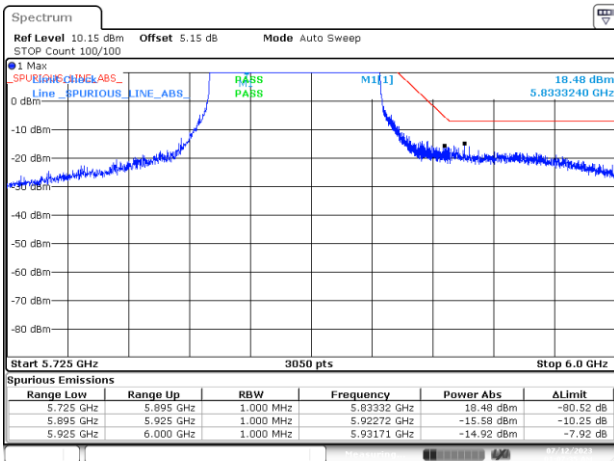

BE-NR-HIGH-PEAK, SISO-B, 802.11a20-6Mbps, Ch177

BE-NR-LOW, SISO-B, 802.11n20-HT0, Ch177

BE-NR-HIGH, SISO-B, 802.11n20-HT0, Ch177

BE-NR-HIGH-PEAK, SISO-B, 802.11n20-HT0, Ch177

BE-NR-LOW, SISO-B, 802.11n40-HT0, Ch175

BE-NR-HIGH, SISO-B, 802.11n40-HT0, Ch175

BE-NR-HIGH-PEAK, SISO-B, 802.11n40-HT0, Ch175

BE-NR-LOW, SISO-B, 802.11ac80-VHT0, Ch171

BE-NR-HIGH, SISO-B, 802.11ac80-VHT0, Ch171

BE-NR-HIGH-PEAK, SISO-B, 802.11ac80-VHT0, Ch171

BE-NR-LOW, SISO-B, 802.11ac160-VHT0, Ch163

BE-NR-HIGH, SISO-B, 802.11ac160-VHT0, Ch163

BE-NR-HIGH-PEAK, SISO-B, 802.11ac160-VHT0, Ch163

BE-NR-LOW, SISO-B, 802.11ax/be20-MCS0, Ch177

BE-NR-HIGH, SISO-B, 802.11ax/be20-MCS0, Ch177

BE-NR-HIGH-PEAK, SISO-B, 802.11ax/be20-MCS0, Ch177

BE-NR-LOW, SISO-B, 802.11ax/be40-MCS0, Ch175

BE-NR-HIGH, SISO-B, 802.11ax/be40-MCS0, Ch175

BE-NR-HIGH-PEAK, SISO-B, 802.11ax/be40-MCS0, Ch175

BE-NR-LOW, SISO-B, 802.11ax/be80-MCS0, Ch171