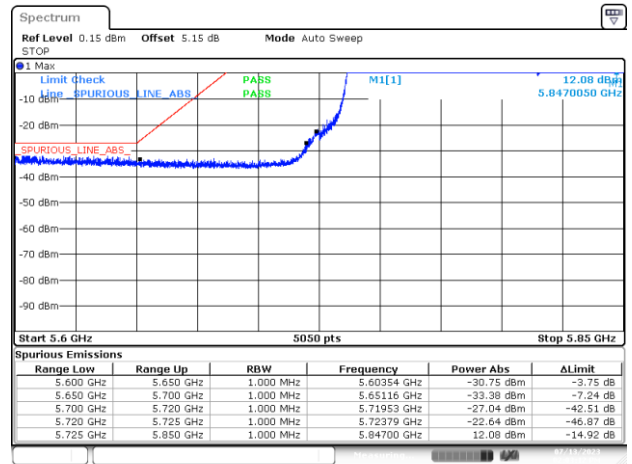

BE-NR-LOW, MIMO-A, 802.11n20-HT8, Ch177

BE-NR-HIGH, MIMO-A, 802.11n20-HT8, Ch177

BE-NR-HIGH-PEAK, MIMO-A, 802.11n20-HT8, Ch177

BE-NR-LOW, MIMO-A, 802.11n40-HT8, Ch175

BE-NR-HIGH, MIMO-A, 802.11n40-HT8, Ch175

BE-NR-HIGH-PEAK, MIMO-A, 802.11n40-HT8, Ch175

BE-NR-LOW, MIMO-A, 802.11ac80-VHT0, Ch171

BE-NR-HIGH, MIMO-A, 802.11ac80-VHT0, Ch171

BE-NR-HIGH-PEAK, MIMO-A, 802.11ac80-VHT0, Ch171

BE-NR-LOW, MIMO-A, 802.11ac160-VHT0, Ch163

BE-NR-HIGH, MIMO-A, 802.11ac160-VHT0, Ch163

BE-NR-HIGH-PEAK, MIMO-A, 802.11ac160-VHT0, Ch163

BE-NR-LOW, MIMO-A, 802.11ax/be20-MCS0, Ch177

BE-NR-HIGH, MIMO-A, 802.11ax/be20-MCS0, Ch177

BE-NR-HIGH-PEAK, MIMO-A, 802.11ax/be20-MCS0, Ch177