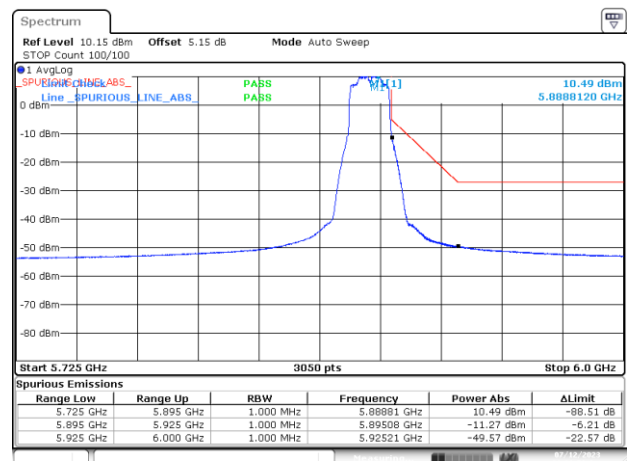

BE-NR-LOW, MIMO-A, 802.11ax/be40-MCS0, Ch175

BE-NR-HIGH, MIMO-A, 802.11ax/be40-MCS0, Ch175

BE-NR-HIGH-PEAK, MIMO-A, 802.11ax/be40-MCS0, Ch175

BE-NR-LOW, MIMO-A, 802.11ax/be80-MCS0, Ch171

BE-NR-HIGH, MIMO-A, 802.11ax/be80-MCS0, Ch171

BE-NR-HIGH-PEAK, MIMO-A, 802.11ax/be80-MCS0, Ch171

BE-NR-LOW, MIMO-A, 802.11ax/be160-MCS0, Ch163

BE-NR-HIGH, MIMO-A, 802.11ax/be160-MCS0, Ch163

BE-NR-HIGH-PEAK, MIMO-A, 802.11ax/be160-MCS0, Ch163

BE-NR-LOW, MIMO-B, 802.11n20-HT8, Ch177

BE-NR-HIGH, MIMO-B, 802.11n20-HT8, Ch177

BE-NR-HIGH-PEAK, MIMO-B, 802.11n20-HT8, Ch177

BE-NR-LOW, MIMO-B, 802.11n40-HT8, Ch175

BE-NR-HIGH, MIMO-B, 802.11n40-HT8, Ch175

BE-NR-HIGH-PEAK, MIMO-B, 802.11n40-HT8, Ch175