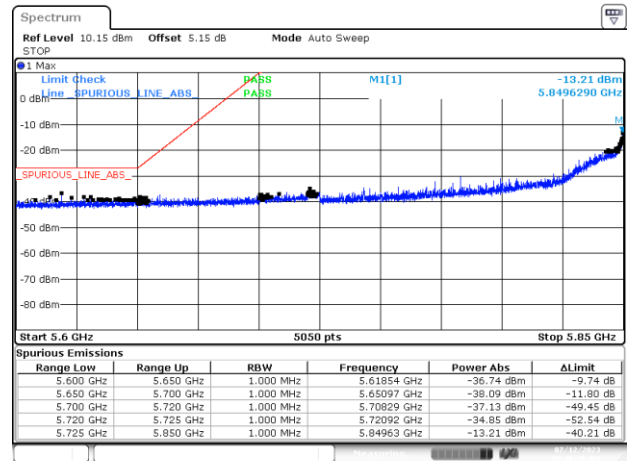

BE-NR-LOW, MIMO-B, 802.11ac80-VHT0, Ch171

BE-NR-HIGH, MIMO-B, 802.11ac80-VHT0, Ch171

BE-NR-HIGH-PEAK, MIMO-B, 802.11ac80-VHT0, Ch171

BE-NR-LOW, MIMO-B, 802.11ac160-VHT0, Ch163

BE-NR-HIGH, MIMO-B, 802.11ac160-VHT0, Ch163

BE-NR-HIGH-PEAK, MIMO-B, 802.11ac160-VHT0, Ch163

BE-NR-LOW, MIMO-B, 802.11ax/be20-MCS0, Ch177

BE-NR-HIGH, MIMO-B, 802.11ax/be20-MCS0, Ch177

BE-NR-HIGH-PEAK, MIMO-B, 802.11ax/be20-MCS0, Ch177

BE-NR-LOW, MIMO-B, 802.11ax/be40-MCS0, Ch175

BE-NR-HIGH, MIMO-B, 802.11ax/be40-MCS0, Ch175

BE-NR-HIGH-PEAK, MIMO-B, 802.11ax/be40-MCS0, Ch175

BE-NR-LOW, MIMO-B, 802.11ax/be80-MCS0, Ch171

BE-NR-HIGH, MIMO-B, 802.11ax/be80-MCS0, Ch171

BE-NR-HIGH-PEAK, MIMO-B, 802.11ax/be80-MCS0, Ch171