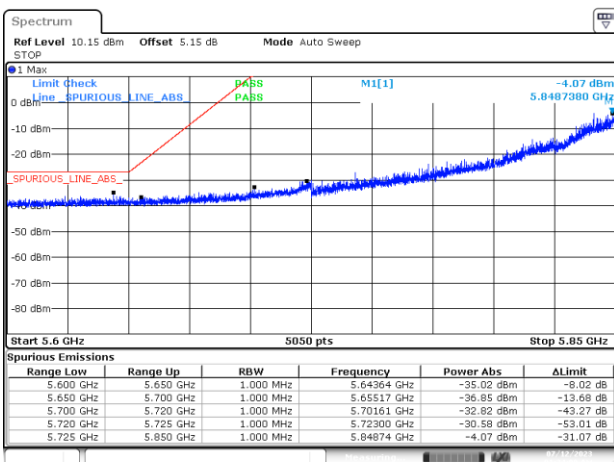

BE-NR-LOW, SISO-A, 802.11ax/be160-MCS0, Ch163

BE-NR-HIGH, SISO-A, 802.11ax/be160-MCS0, Ch163

BE-NR-HIGH-PEAK, SISO-A, 802.11ax/be160-MCS0, Ch163

BE-NR-LOW, SISO-B, 802.11a20-6Mbps, Ch177

BE-NR-HIGH, SISO-B, 802.11a20-6Mbps, Ch177

BE-NR-HIGH-PEAK, SISO-B, 802.11a20-6Mbps, Ch177

BE-NR-LOW, SISO-B, 802.11n20-HT0, Ch177

BE-NR-HIGH, SISO-B, 802.11n20-HT0, Ch177

BE-NR-HIGH-PEAK, SISO-B, 802.11n20-HT0, Ch177

BE-NR-LOW, SISO-B, 802.11n40-HT0, Ch175

BE-NR-HIGH, SISO-B, 802.11n40-HT0, Ch175

BE-NR-HIGH-PEAK, SISO-B, 802.11n40-HT0, Ch175

BE-NR-LOW, SISO-B, 802.11ac80-VHT0, Ch171

BE-NR-HIGH, SISO-B, 802.11ac80-VHT0, Ch171

BE-NR-HIGH-PEAK, SISO-B, 802.11ac80-VHT0, Ch171

BE-NR-LOW, SISO-B, 802.11ac160-VHT0, Ch163

BE-NR-HIGH, SISO-B, 802.11ac160-VHT0, Ch163

BE-NR-HIGH-PEAK, SISO-B, 802.11ac160-VHT0, Ch163

BE-NR-LOW, SISO-B, 802.11ax/be20-MCS0, Ch177

BE-NR-HIGH, SISO-B, 802.11ax/be20-MCS0, Ch177