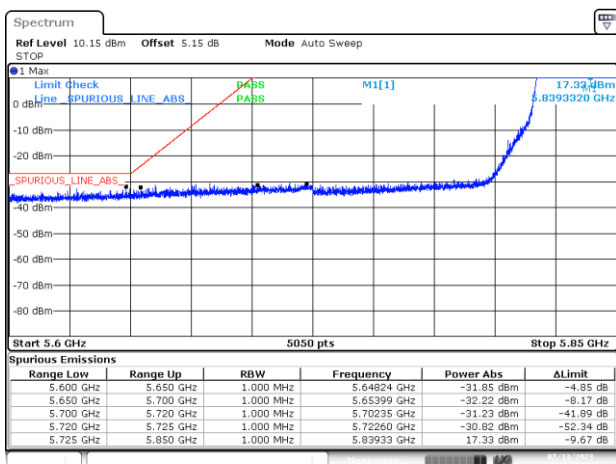

BE-NR-HIGH, SISO-B, 802.11ax/be80-MCS0, Ch171

BE-NR-HIGH-PEAK, SISO-B, 802.11ax/be80-MCS0, Ch171

BE-NR-LOW, SISO-B, 802.11ax/be160-MCS0, Ch163

BE-NR-HIGH, SISO-B, 802.11ax/be160-MCS0, Ch163

BE-NR-HIGH-PEAK, SISO-B, 802.11ax/be160-MCS0, Ch163

BE-NR-LOW, MIMO-A, 802.11n20-HT8, Ch177

BE-NR-HIGH, MIMO-A, 802.11n20-HT8, Ch177

BE-NR-HIGH-PEAK, MIMO-A, 802.11n20-HT8, Ch177

BE-NR-LOW, MIMO-A, 802.11n40-HT8, Ch175

BE-NR-HIGH, MIMO-A, 802.11n40-HT8, Ch175

BE-NR-HIGH-PEAK, MIMO-A, 802.11n40-HT8, Ch175

BE-NR-LOW, MIMO-A, 802.11ac80-VHT0, Ch171

BE-NR-HIGH, MIMO-A, 802.11ac80-VHT0, Ch171

BE-NR-HIGH-PEAK, MIMO-A, 802.11ac80-VHT0, Ch171

BE-NR-LOW, MIMO-A, 802.11ac160-VHT0, Ch163