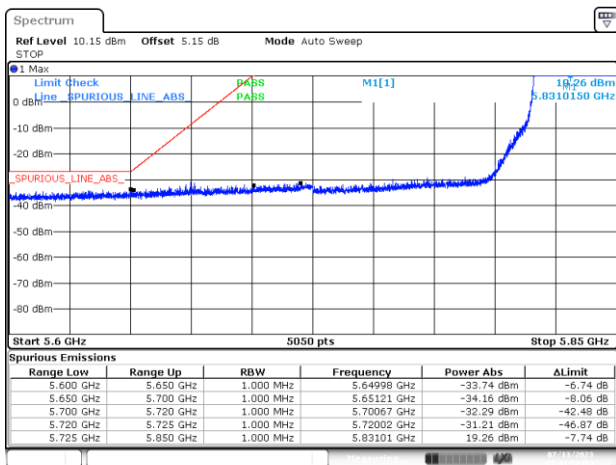

BE-NR-HIGH-PEAK, MIMO-A, 802.11n40-HT8, Ch175

BE-NR-LOW, MIMO-A, 802.11ac80-VHT0, Ch171

BE-NR-HIGH, MIMO-A, 802.11ac80-VHT0, Ch171

BE-NR-HIGH-PEAK, MIMO-A, 802.11ac80-VHT0, Ch171

BE-NR-LOW, MIMO-A, 802.11ac160-VHT0, Ch163

BE-NR-HIGH, MIMO-A, 802.11ac160-VHT0, Ch163

BE-NR-HIGH-PEAK, MIMO-A, 802.11ac160-VHT0, Ch163

BE-NR-LOW, MIMO-A, 802.11ax/be20-MCS0, Ch177

BE-NR-HIGH, MIMO-A, 802.11ax/be20-MCS0, Ch177

BE-NR-HIGH-PEAK, MIMO-A, 802.11ax/be20-MCS0, Ch177

BE-NR-LOW, MIMO-A, 802.11ax/be40-MCS0, Ch175

BE-NR-HIGH, MIMO-A, 802.11ax/be40-MCS0, Ch175

BE-NR-HIGH-PEAK, MIMO-A, 802.11ax/be40-MCS0, Ch175

BE-NR-LOW, MIMO-A, 802.11ax/be80-MCS0, Ch171

BE-NR-HIGH, MIMO-A, 802.11ax/be80-MCS0, Ch171

BE-NR-HIGH-PEAK, MIMO-A, 802.11ax/be80-MCS0, Ch171

BE-NR-LOW, MIMO-A, 802.11ax/be160-MCS0, Ch163

BE-NR-HIGH, MIMO-A, 802.11ax/be160-MCS0, Ch163

BE-NR-HIGH-PEAK, MIMO-A, 802.11ax/be160-MCS0, Ch163

BE-NR-LOW, MIMO-B, 802.11n20-HT8, Ch177