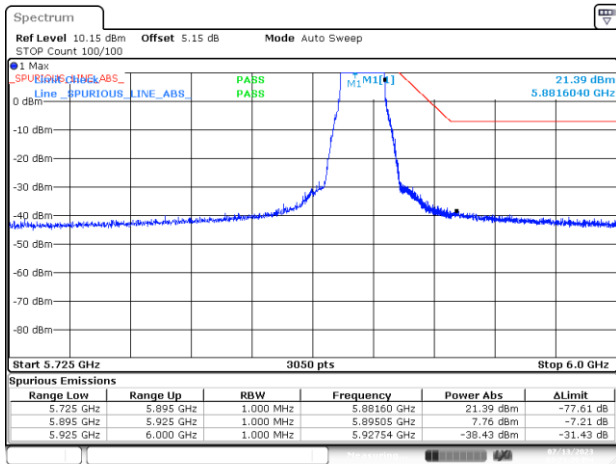

BE-NR-HIGH-PEAK, MIMO-A, 802.11n40-HT8, Ch175

BE-NR-LOW, MIMO-A, 802.11ac80-VHT0, Ch171

BE-NR-HIGH, MIMO-A, 802.11ac80-VHT0, Ch171

BE-NR-HIGH-PEAK, MIMO-A, 802.11ac80-VHT0, Ch171

BE-NR-LOW, MIMO-A, 802.11ac160-VHT0, Ch163

BE-NR-HIGH, MIMO-A, 802.11ac160-VHT0, Ch163

BE-NR-HIGH-PEAK, MIMO-A, 802.11ac160-VHT0, Ch163

BE-NR-LOW, MIMO-A, 802.11ax/be20-MCS0, Ch177

BE-NR-HIGH, MIMO-A, 802.11ax/be20-MCS0, Ch177

BE-NR-HIGH-PEAK, MIMO-A, 802.11ax/be20-MCS0, Ch177

BE-NR-LOW, MIMO-A, 802.11ax/be40-MCS0, Ch175

BE-NR-HIGH, MIMO-A, 802.11ax/be40-MCS0, Ch175

BE-NR-HIGH-PEAK, MIMO-A, 802.11ax/be40-MCS0, Ch175

BE-NR-LOW, MIMO-A, 802.11ax/be80-MCS0, Ch171

BE-NR-HIGH, MIMO-A, 802.11ax/be80-MCS0, Ch171