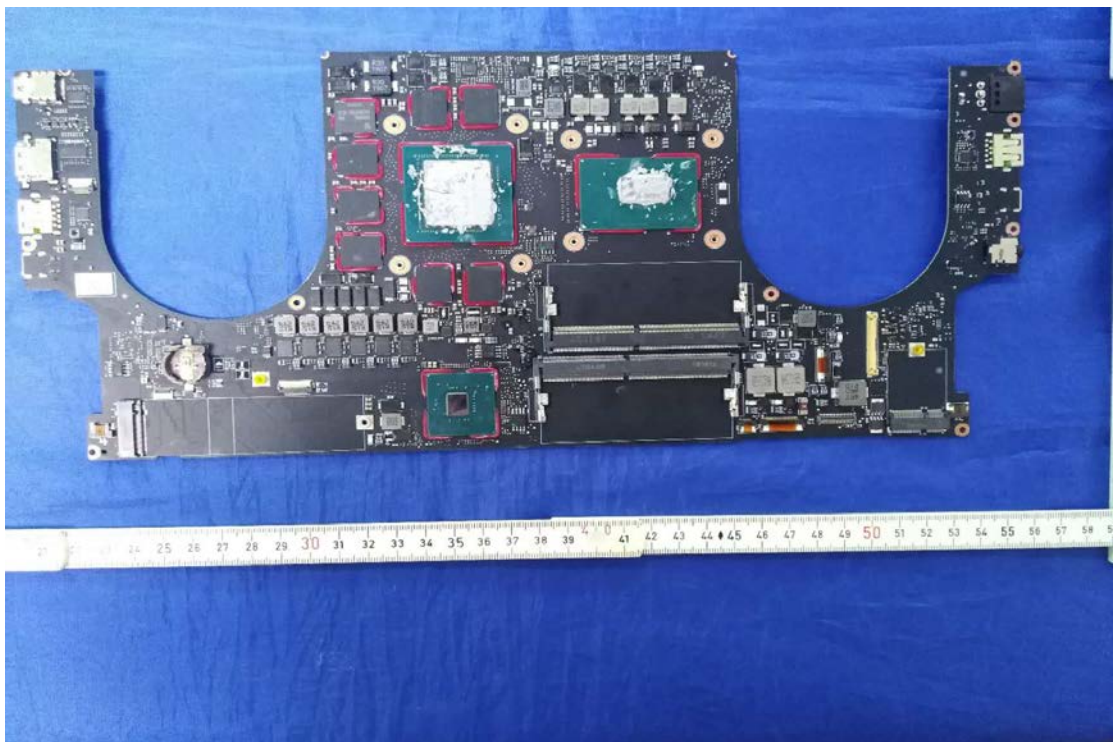

ATTACHMENT

PHOTOGRAPHS OF EUT

Model: RZ09-0301

GPU

Battery

SSD

BOE Panel

Sharp panel

Samsung panel

ANT

ANT1

ANT2

Model: RZ09-0313

Model: RZ09-03135