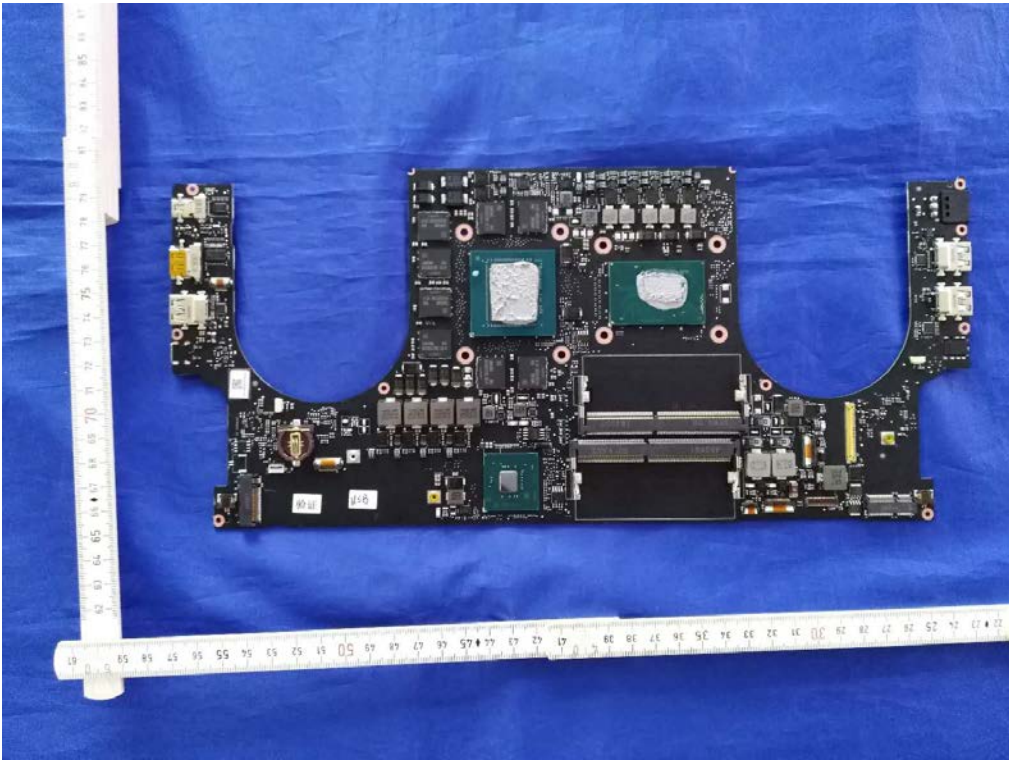

ATTACHMENT

PHOTOGRAPHS OF EUT

Model: RZ09-0301

GPU

Battery

SSD

BOE Panel

Sharp panel

Samsung panel

ANT

ANT1

ANT2

Model: RZ09-0313

Model: RZ09-03135