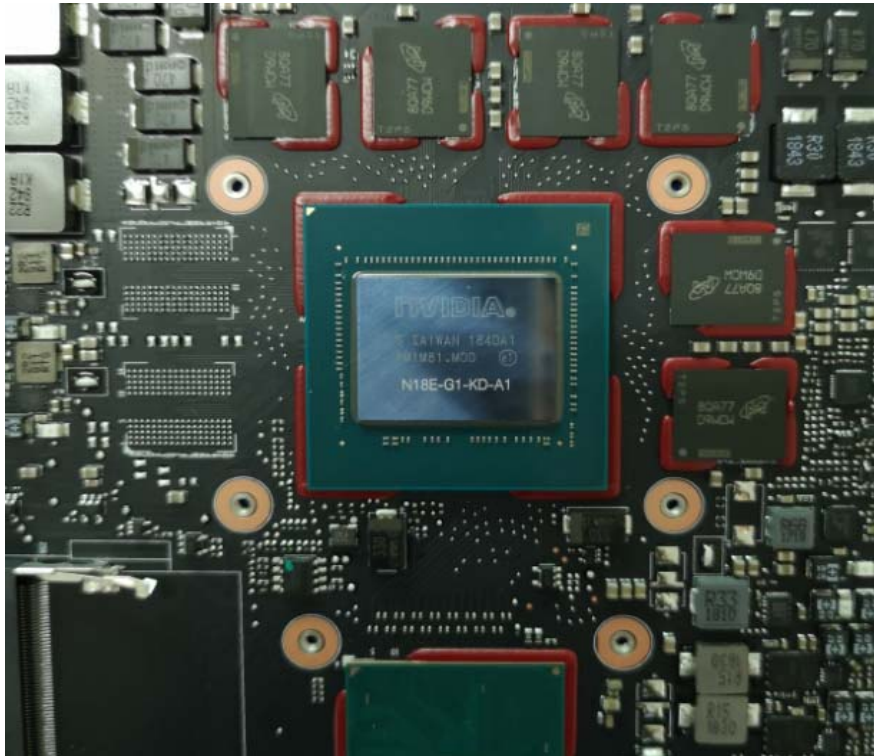

GPU used for model RZ09-0288

**GPU used for model RZ09-02886**

### Battery

WLAN

SSD (Samsung)

**BOE Panel**

**LG panel**

**LG panel**