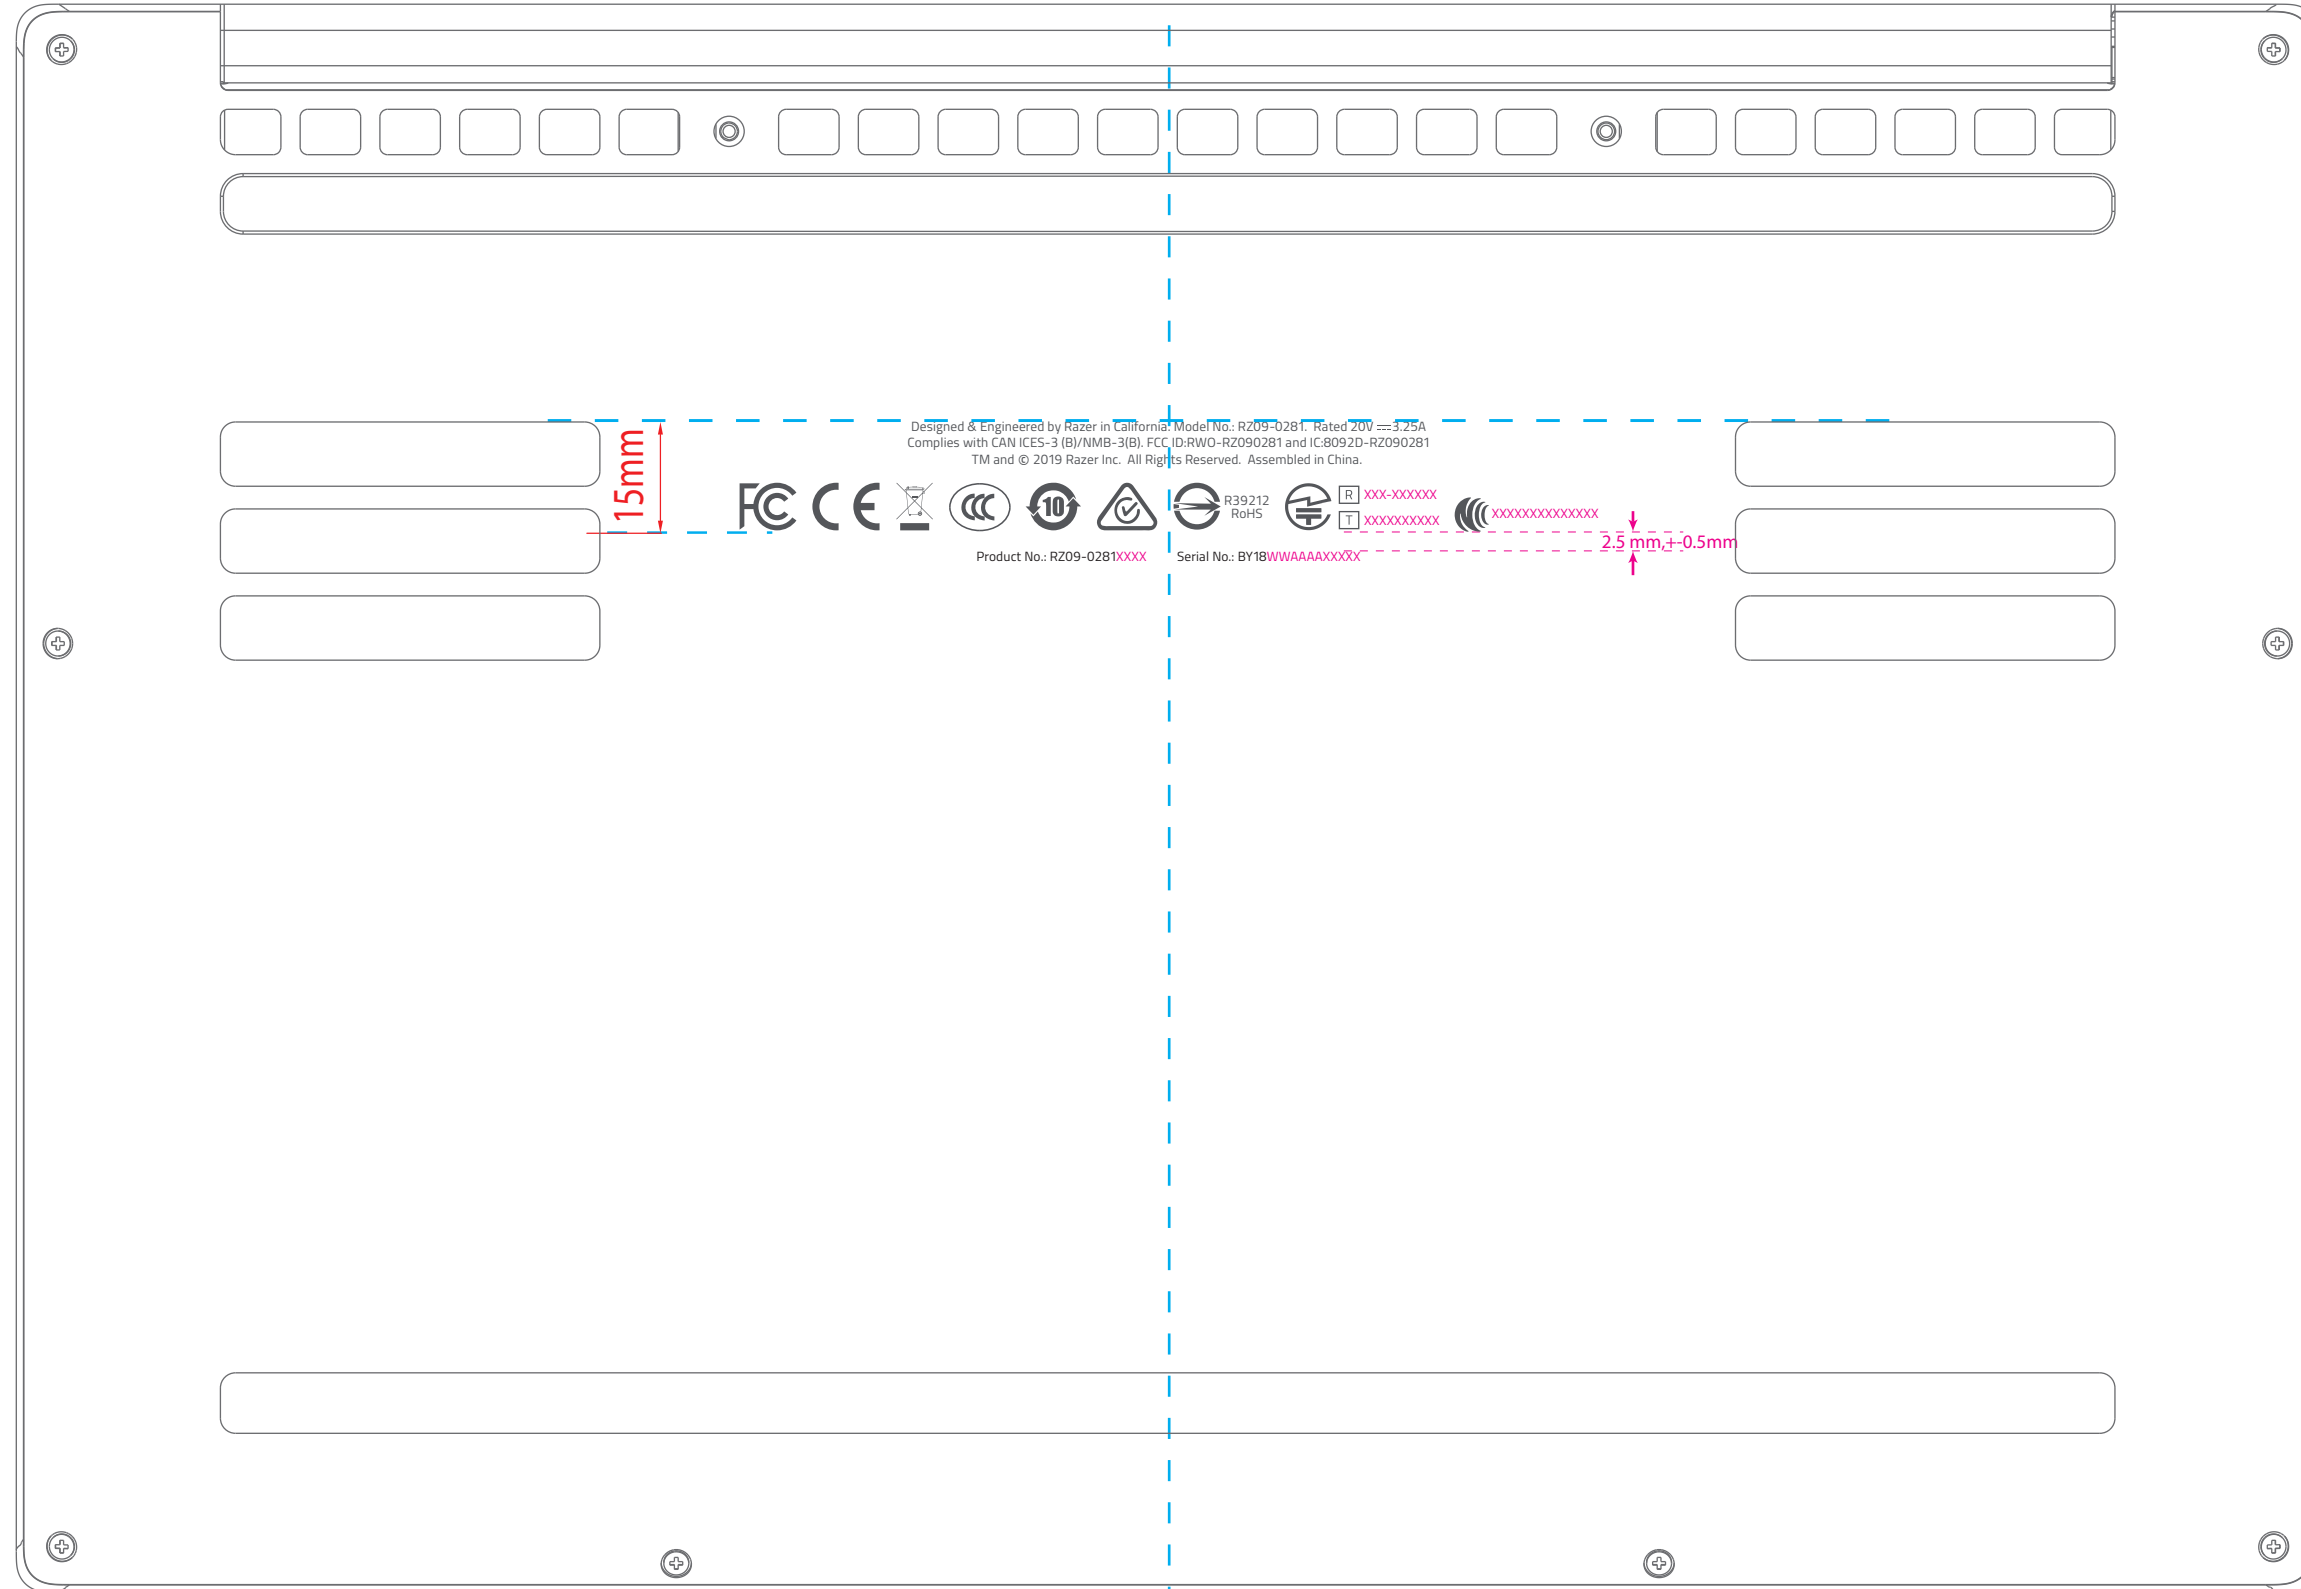

PID silkscreen print for Lynette Pro (L1P | MX150)

Rev 20181001 by Deric@Razer

Model No.: RZ09-0281 (8 digits)

Rev 20181008 by Deric@Razer

Laser etched for CHINA sku:

Laser etched for TAIWAN sku:

Laser etched for JAPAN sku: