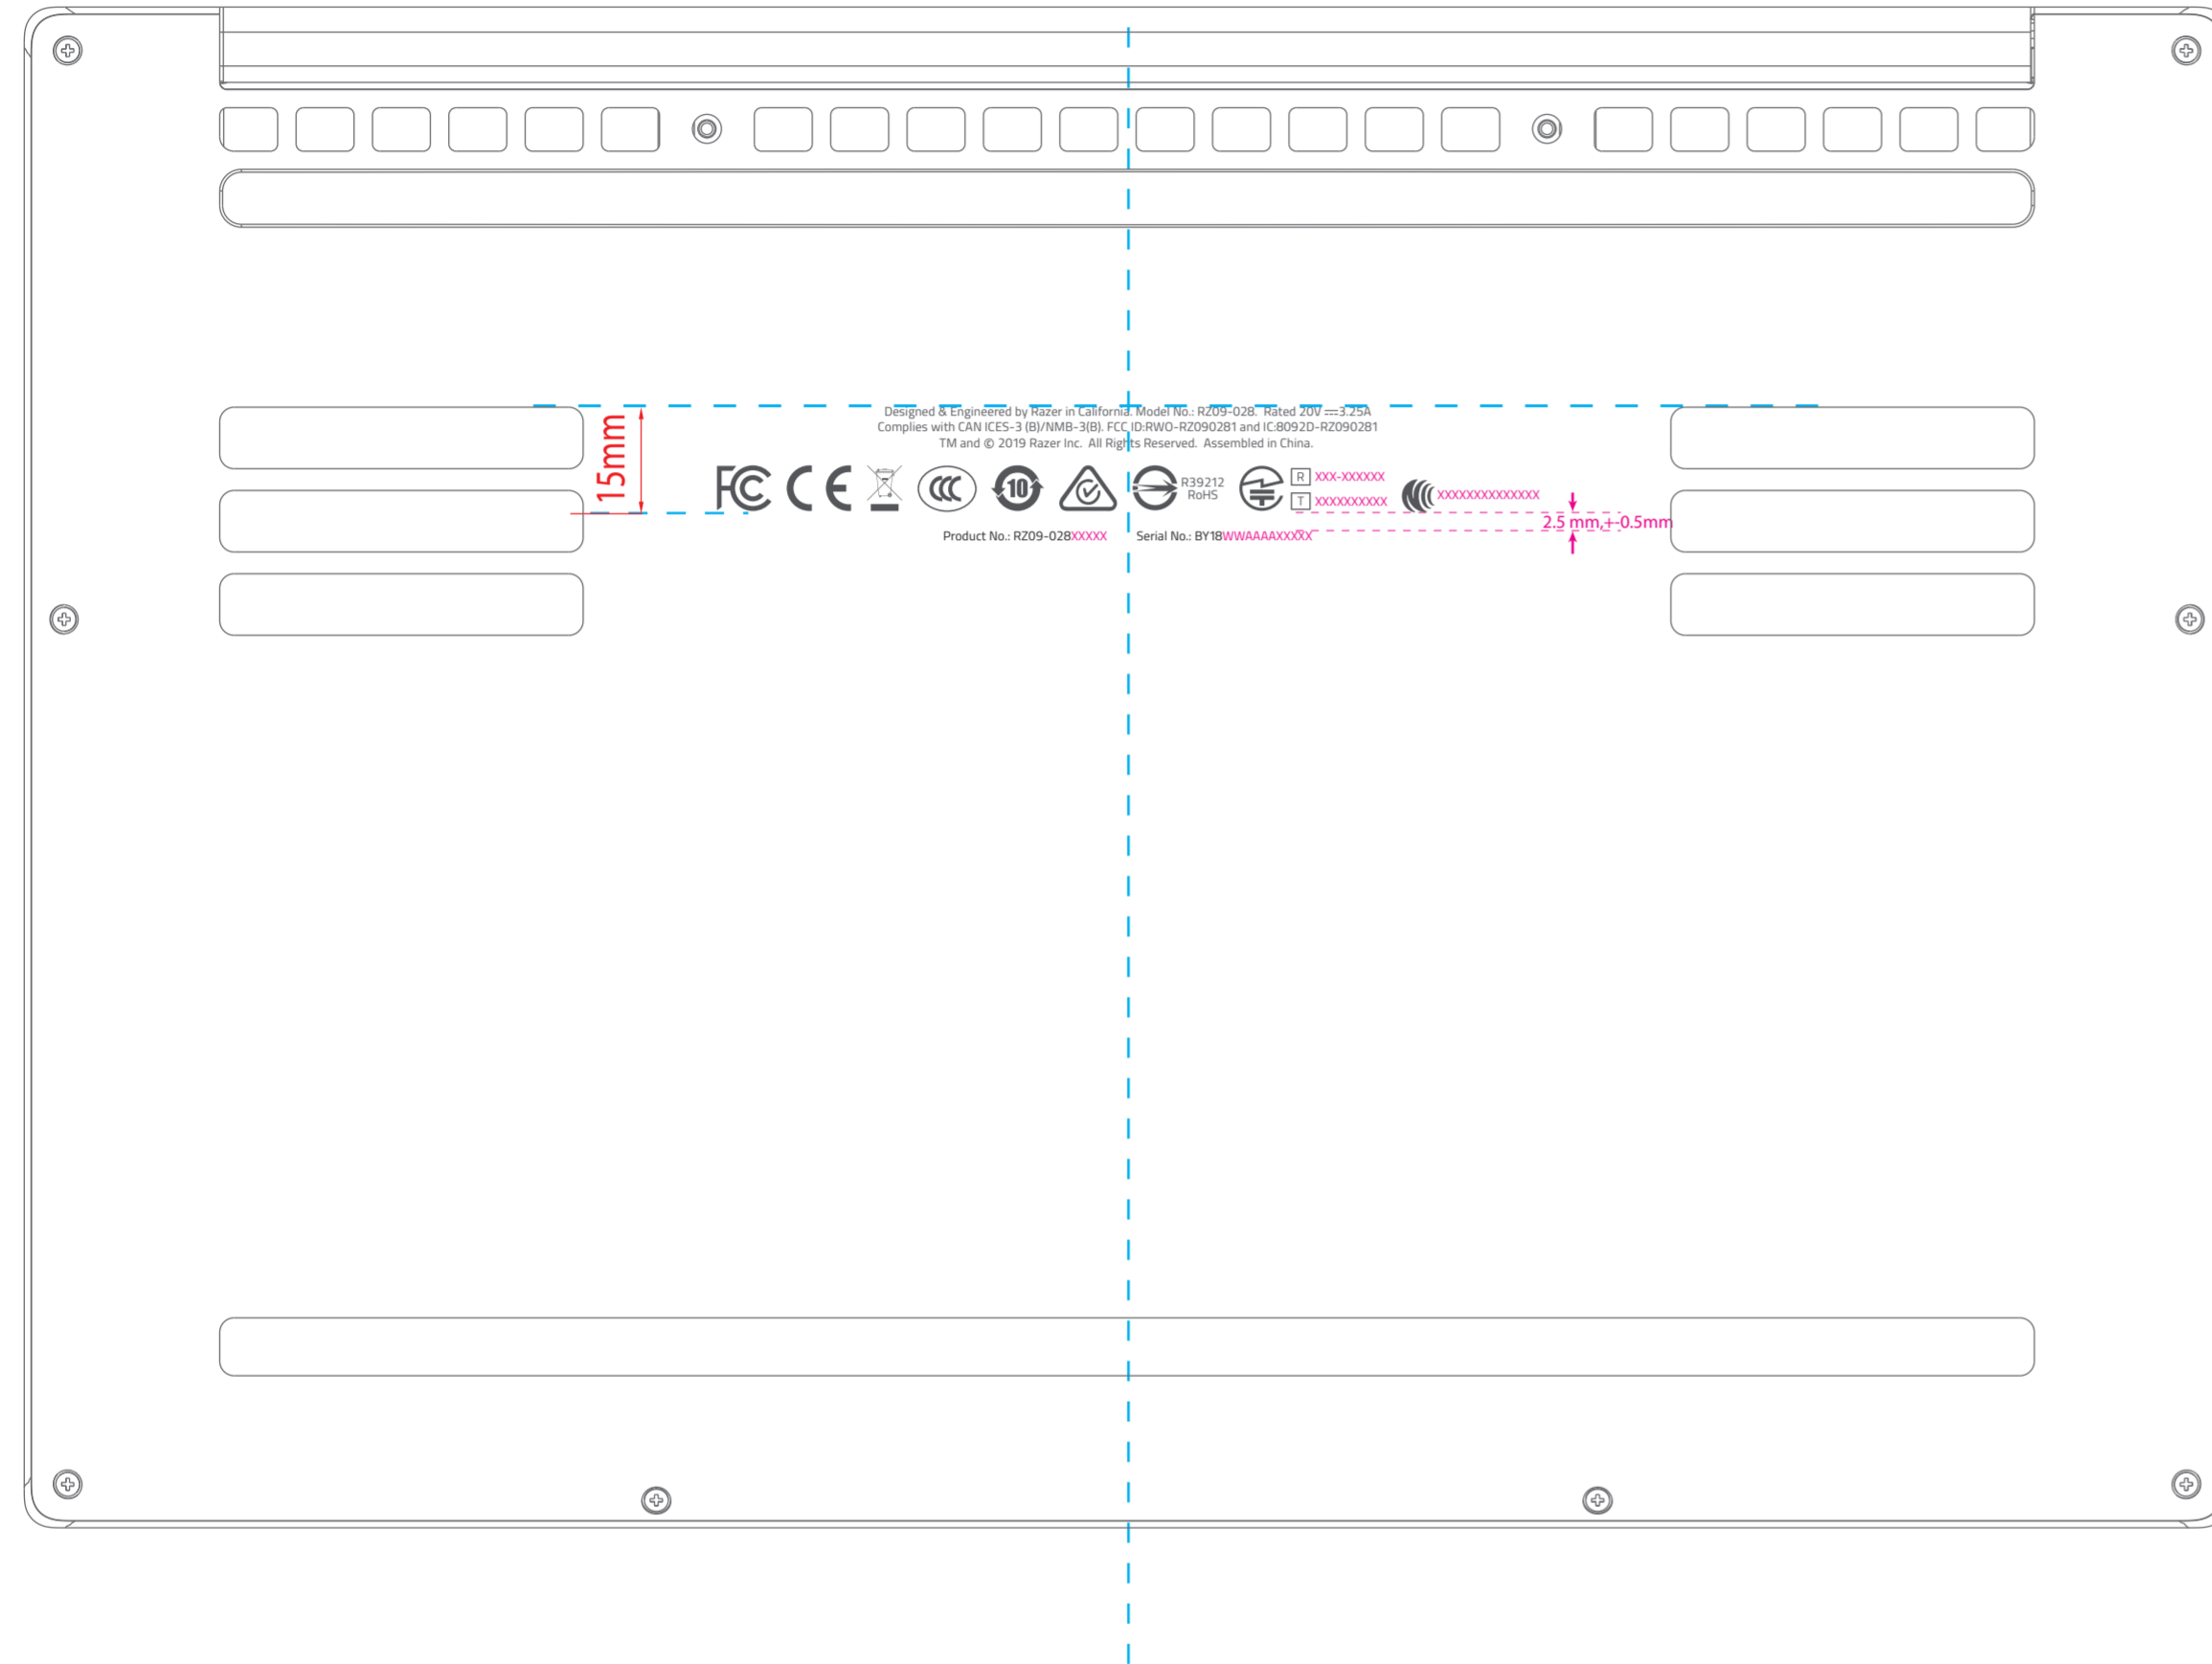

PID silkscreen print for Lynette (L1 | UMA)

Rev 20181001 by Deric@Razer

1:1 scale

Model No.: RZ09-028 (7 digits ONLY)

[80 keys configuration]

- E - US/Canada = US English keyboard layout
- E - Aus/Nz = US English keyboard layout
- E - SG/HK/MY = US English keyboard layout
- E - China = US English keyboard layout
- T - Taiwan = Taiwan keyboard layout
- E - EU = US English keyboard layout

[81 keys configuration]

- F - French = French keyboard layout
- G - German = German keyboard layout
- W - UK = UK keyboard layout
- N - Nordics = Nordics keyboard layout

[85 keys configuration]

- J - Japan = Japan keyboard layout

Rev 20181008 by Deric@Razer

Laser etched for CHINA sku:

Laser etched for TAIWAN sku:

Laser etched for JAPAN sku: