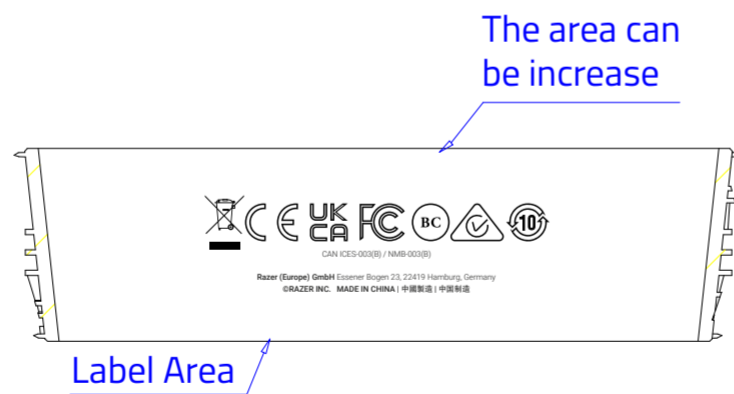

RIGHT CONTROLLER

RIGHT LOOP BOTTOM COVER
(Molded High Gloss)

SECTION A A

RIGHT BOTTOM COVER
(Laser Etch)