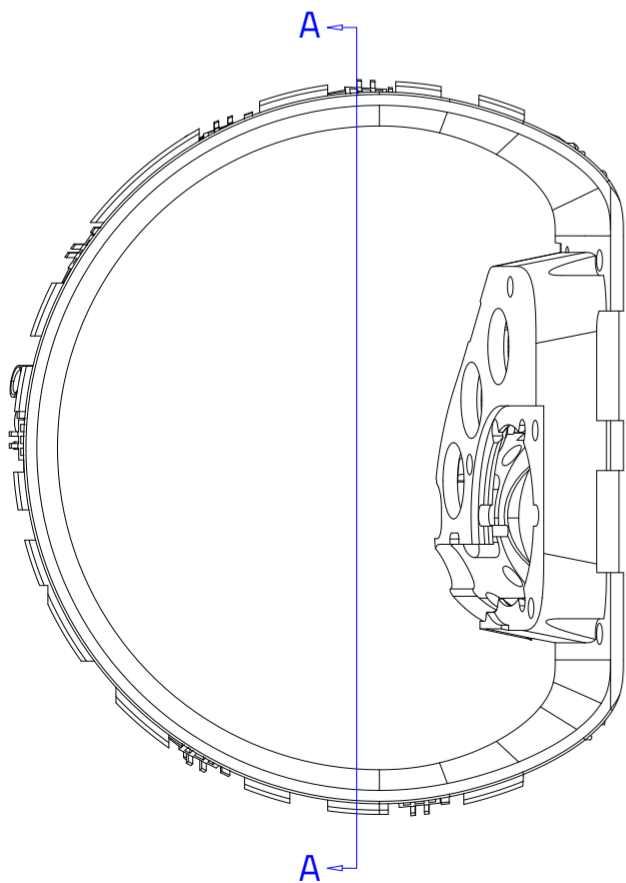

RIGHT CONTROLLER

RIGHT LOOP BOTTOM COVER
(Molded High Gloss)

SECTION A A

RIGHT BOTTOM COVER
(Laser Etch)