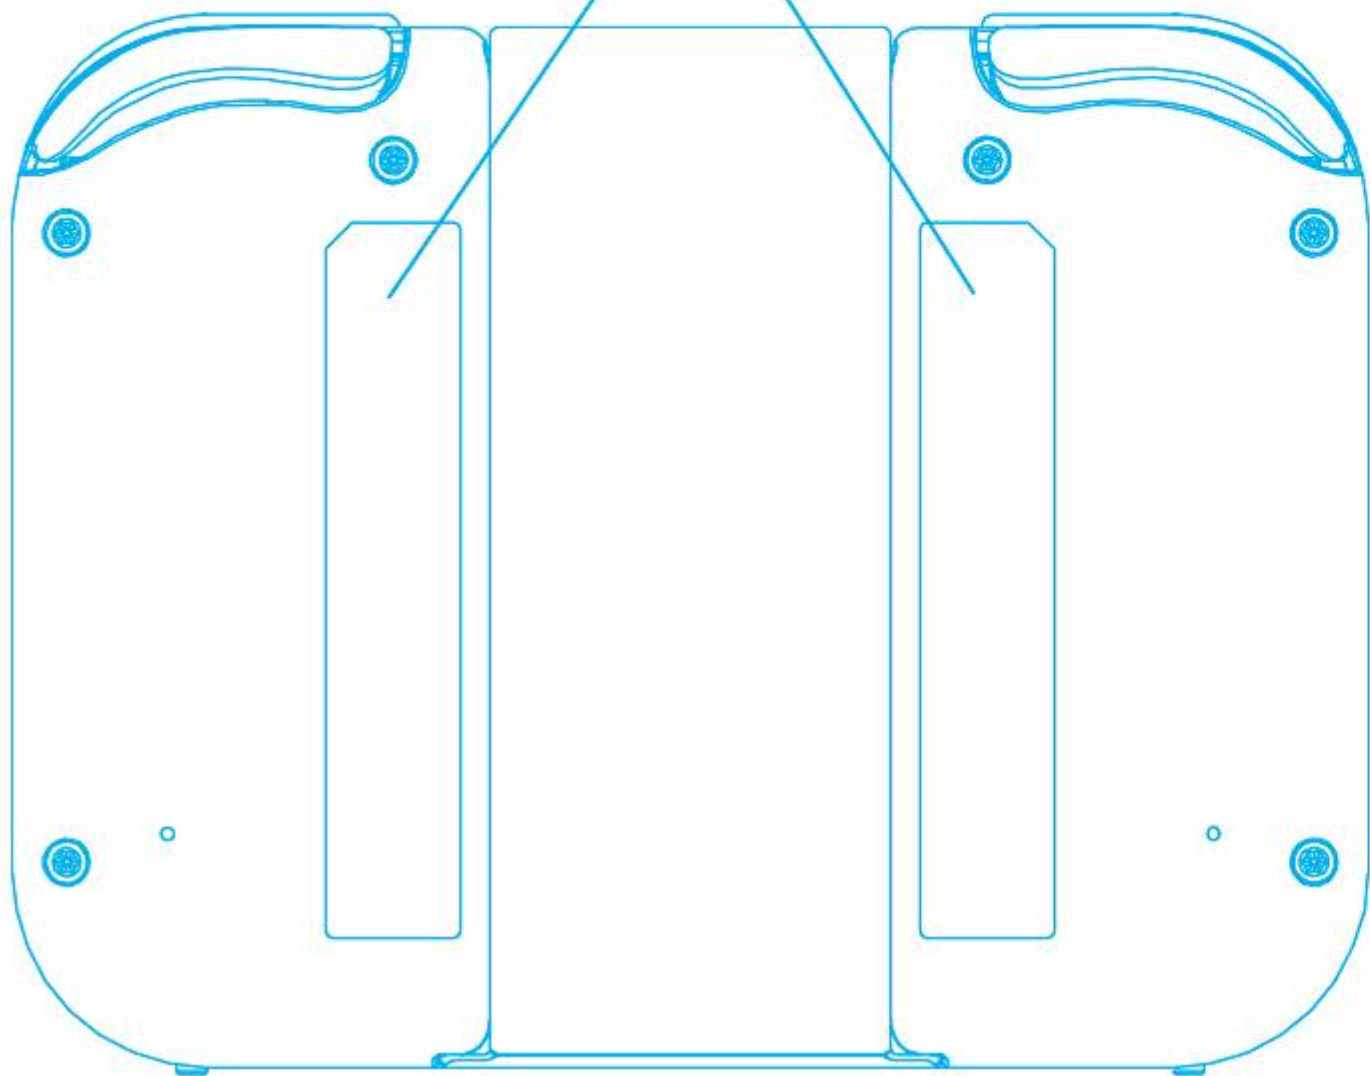

## PID label recess

Size: 10.3 x 55mm

RIGHT

LEFT

### PID label

100#透明龍，流水號膜下,2色

Size: 9.6 x 54.3mm

RIGHT

LEFT

Code 128, Size: 35 x 2.5mm

Font: Razer F5 Regular, 5pt

**\*Both L/R share the identical S/N number (Sku depends)**