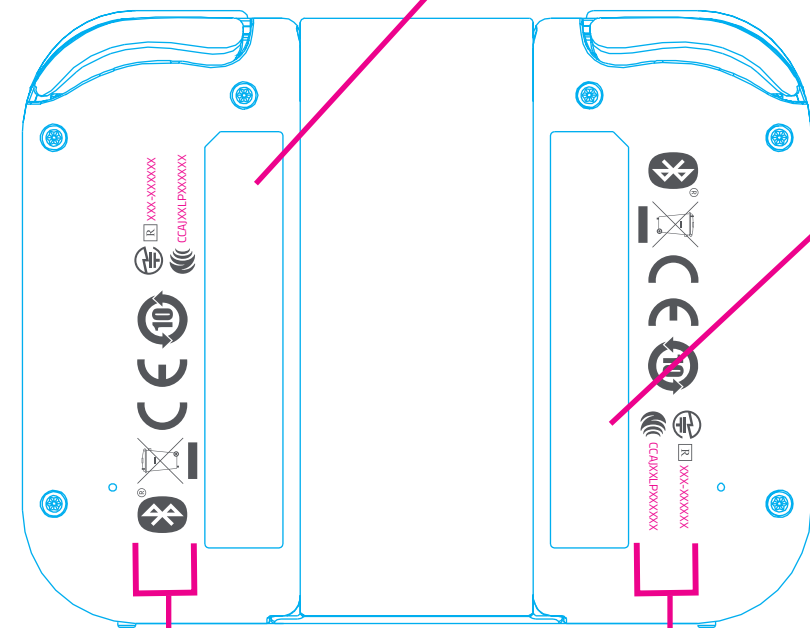

ANNABELLE - Proposed PID silkscreen and label

Rev190729 by DL@Razer

NASA sku

PID label
100#透明龍，流水號膜下,2色
Size: 9.6 x 54.3mm

RIGHT

LEFT

Code 128, Size: 35 x 2.5mm

Font: Razer F5 Regular, 5pt

***Both L/R share the identical S/N number (Sku depends)**

FRML sku

RIGHT

LEFT

***Both L/R share the identical S/N number (Sku depends)**

Silkscreen print
Pantone Coolgray 11C

■ Pantone Coolgray 11C

Silkscreen print
Pantone Coolgray 11C

■ Pantone Coolgray 11C

RZ06-03090L00-0000	N.A.	N.A.	Razer Junglecat Gaming Controller - Left	-
RZ06-03090R00-0000	N.A.	N.A.	Razer Junglecat Gaming Controller - Right	-
RZ06-03090100-R3M1	N.A.	N.A.	Razer Junglecat Dual-sided Gaming Controller for Android™ - FRML Packaging	C057
RZ06-03090100-R3U1	N.A.	N.A.	Razer Junglecat Dual-sided Gaming Controller for Android™ - NASA Packaging	C058