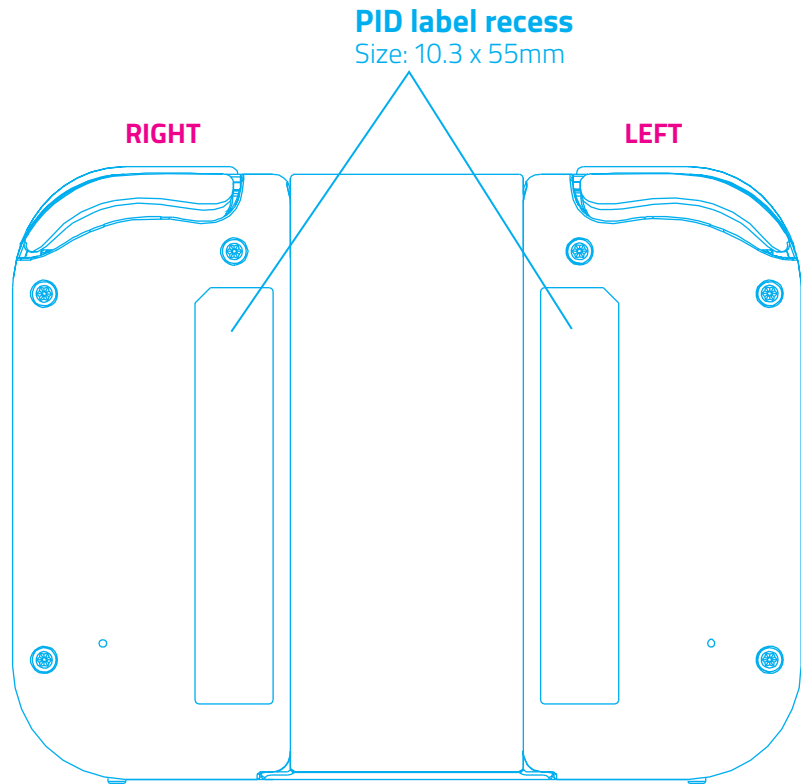

ANNABELLE - Proposed PID silkscreen and label

Rev190729 by DL@Razer

NASA sku

PID label
100#透明龍，流水號膜下,2色
Size: 9.6 x 54.3mm

RIGHT

LEFT

Code 128, Size: 35 x 2.5mm

Font: Razer F5 Regular, 5pt

***Both L/R share the identical S/N number (Sku depends)**

FRML sku

RIGHT

LEFT

***Both L/R share the identical S/N number (Sku depends)**

Silkscreen print
Pantone Coolgray 11C

■ Pantone Coolgray 11C

Silkscreen print
Pantone Coolgray 11C