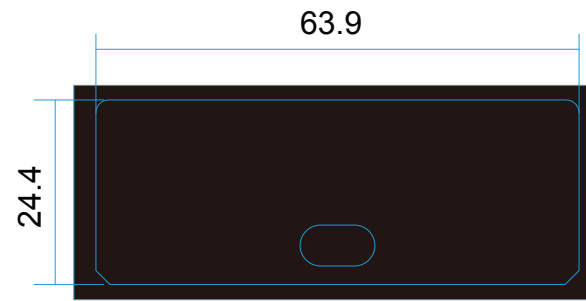

Patricia T1 and T2 PID label die-cut

Size: 64.4 x 25mm

Size: 64.4 x 25mm

Product Code	EAN	UPC	Description	Serial Code
RZ06-02600100-R3U1	888 64193 5069 9	814855029976	Razer Raiju Ultimate - Wireless and Wired Gaming Controller for PS4® - NASA Packaging	C036
RZ06-02600100-R3G1	888 64193 5070 5	N.A.	Razer Raiju Ultimate - Wireless and Wired Gaming Controller for PS4® - EU Packaging	C037
RZ06-02600100-R3A1	888 64193 5071 2	N.A.	Razer Raiju Ultimate - Wireless and Wired Gaming Controller for PS4® - AP Packaging	C038