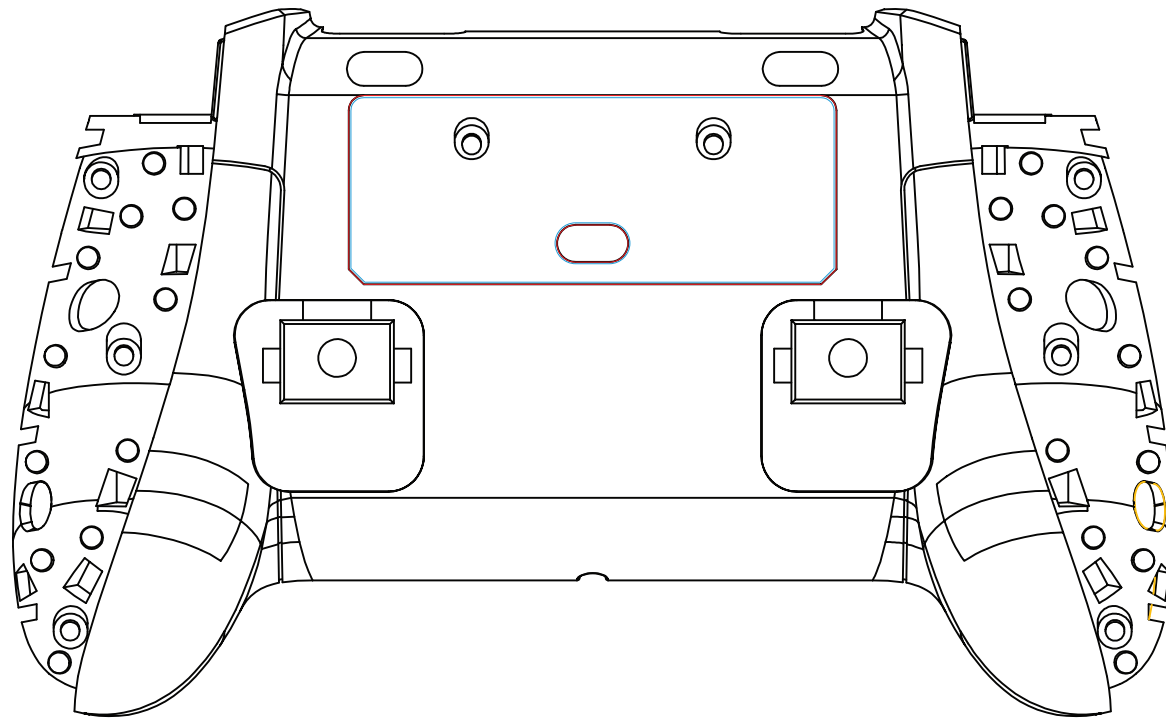

Patricia T1 and T2 PID label die-cut

Size: 64.4 x 25mm

Size: 64.4 x 25mm

Product Code	EAN	UPC	Description	Serial Code
RZ06-02600100-R3U1	888 64193 5069 9	814855029976	Razer Raiju Ultimate - Wireless and Wired Gaming Controller for PS4® - NASA Packaging	C036
RZ06-02600100-R3G1	888 64193 5070 5	N.A.	Razer Raiju Ultimate - Wireless and Wired Gaming Controller for PS4® - EU Packaging	C037
RZ06-02600100-R3A1	888 64193 5071 2	N.A.	Razer Raiju Ultimate - Wireless and Wired Gaming Controller for PS4® - AP Packaging	C038