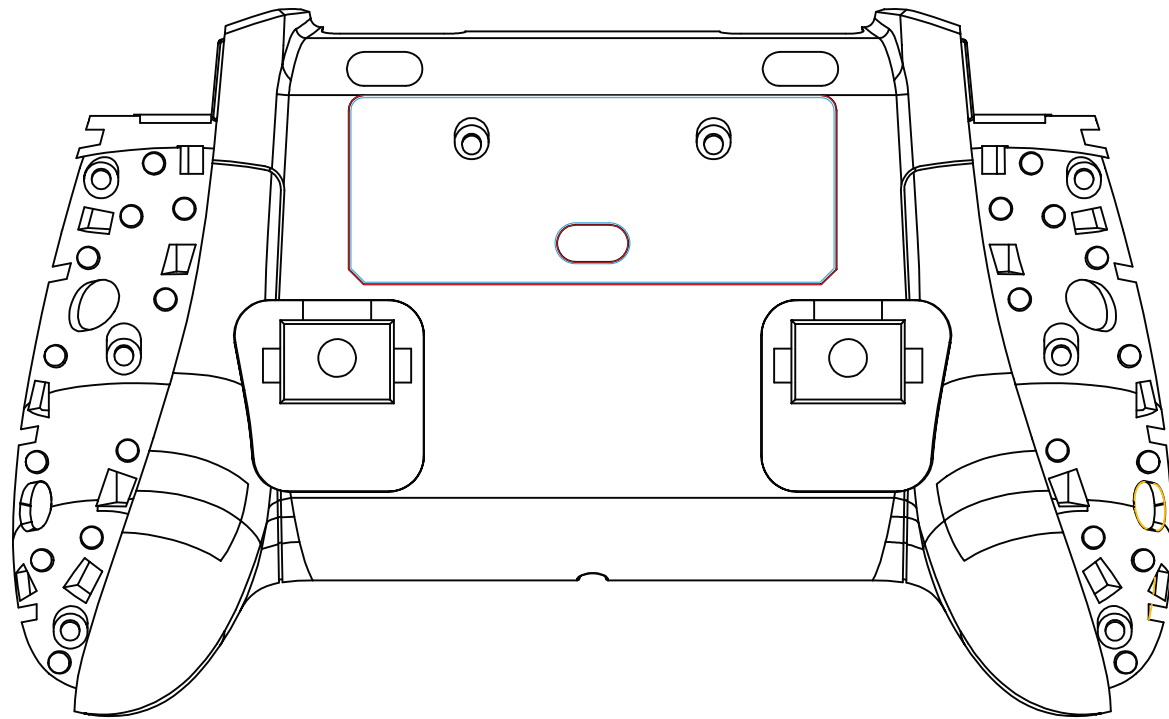

Patricia T1 and T2 PID label die-cut

Size: 64.4 x 25mm

Size: 64.4 x 25mm

Product Code	EAN	UPC	Description	Serial Code
RZ06-02600100-R3U1	888 64193 5069 9	814855029976	Razer Raiju Ultimate - Wireless and Wired Gaming Controller for PS4® - NASA Packaging	C036
RZ06-02600100-R3G1	888 64193 5070 5	N.A.	Razer Raiju Ultimate - Wireless and Wired Gaming Controller for PS4® - EU Packaging	C037
RZ06-02600100-R3A1	888 64193 5071 2	N.A.	Razer Raiju Ultimate - Wireless and Wired Gaming Controller for PS4® - AP Packaging	C038

Serial Number Format

CMYYWWAAAAAXXXXX

CM= Contract Manufacturer (Primax) = PM
 YY = year, 2018 = 18
 WW= work week when the product is final assembled and final tested (+/-2 weeks)
 AAAA = Product Serial code (assigned by Razer) = As chart beside
 XXXXX = running serial numbers 流水號 十進位, start from 00001