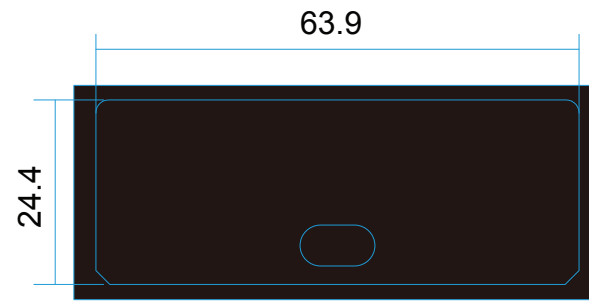

Patricia T1 and T2 PID label die-cut

Size: 64.4 x 25mm

Size: 64.4 x 25mm

Product Code	EAN	UPC	Description	Serial Code
RZ06-02600100-R3U1	888 64193 5069 9	814855029976	Razer Raiju Ultimate - Wireless and Wired Gaming Controller for PS4® - NASA Packaging	C036
RZ06-02600100-R3G1	888 64193 5070 5	N.A.	Razer Raiju Ultimate - Wireless and Wired Gaming Controller for PS4® - EU Packaging	C037
RZ06-02600100-R3A1	888 64193 5071 2	N.A.	Razer Raiju Ultimate - Wireless and Wired Gaming Controller for PS4® - AP Packaging	C038