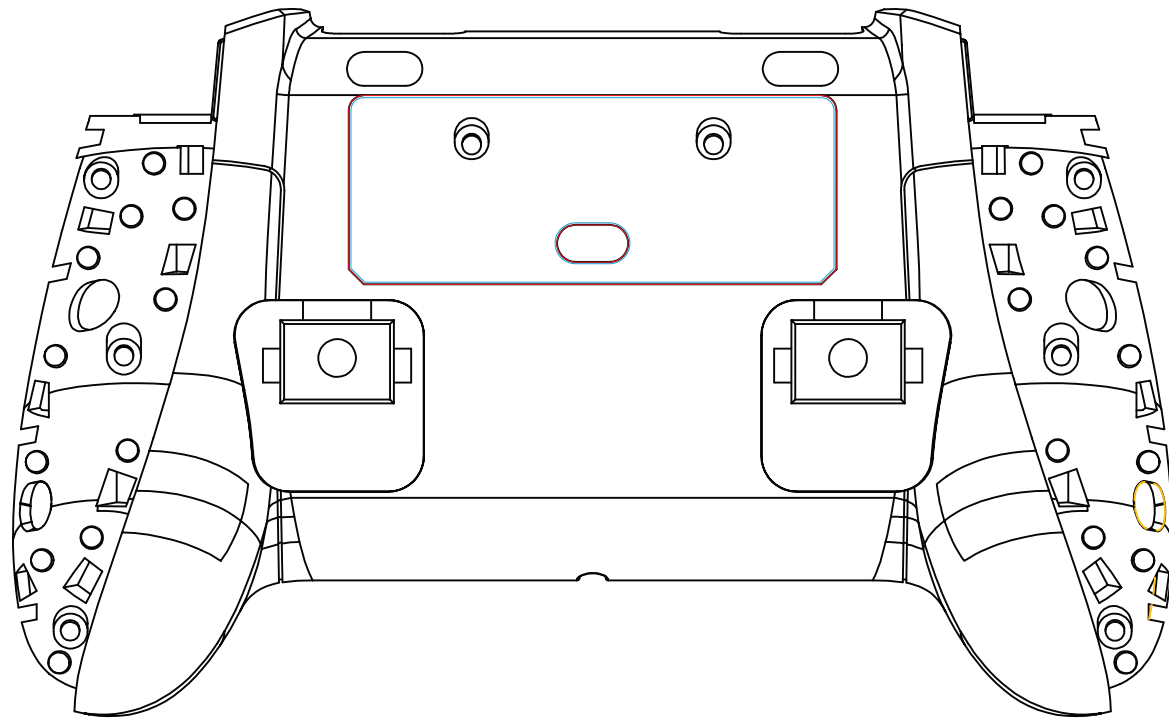

Patricia T1 and T2 PID label die-cut

Patricia T1 - PID label
Rev180420 by Deric@Razer

Size: 64.4 x 25mm

EU,NASA shared

AP sku

"S/N:" SHOULD NOT scan out in the result

Barcode format

Code format: 128
Code length: 40.8mm
Code height: 4mm
Font: RazerF5 Regular, 7pt