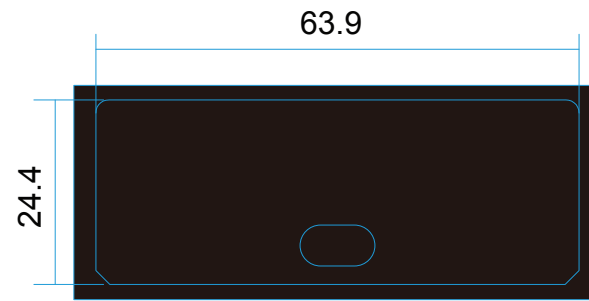

Patricia T1 and T2 PID label die-cut

Patricia T1 - PID label
Rev180420 by Deric@Razer

Size: 64.4 x 25mm

EU,NASA shared

AP sku

"S/N:" SHOULD NOT scan out in the result

Barcode format

Code format: 128
Code length: 40.8mm
Code height: 4mm
Font: RazerF5 Regular, 7pt