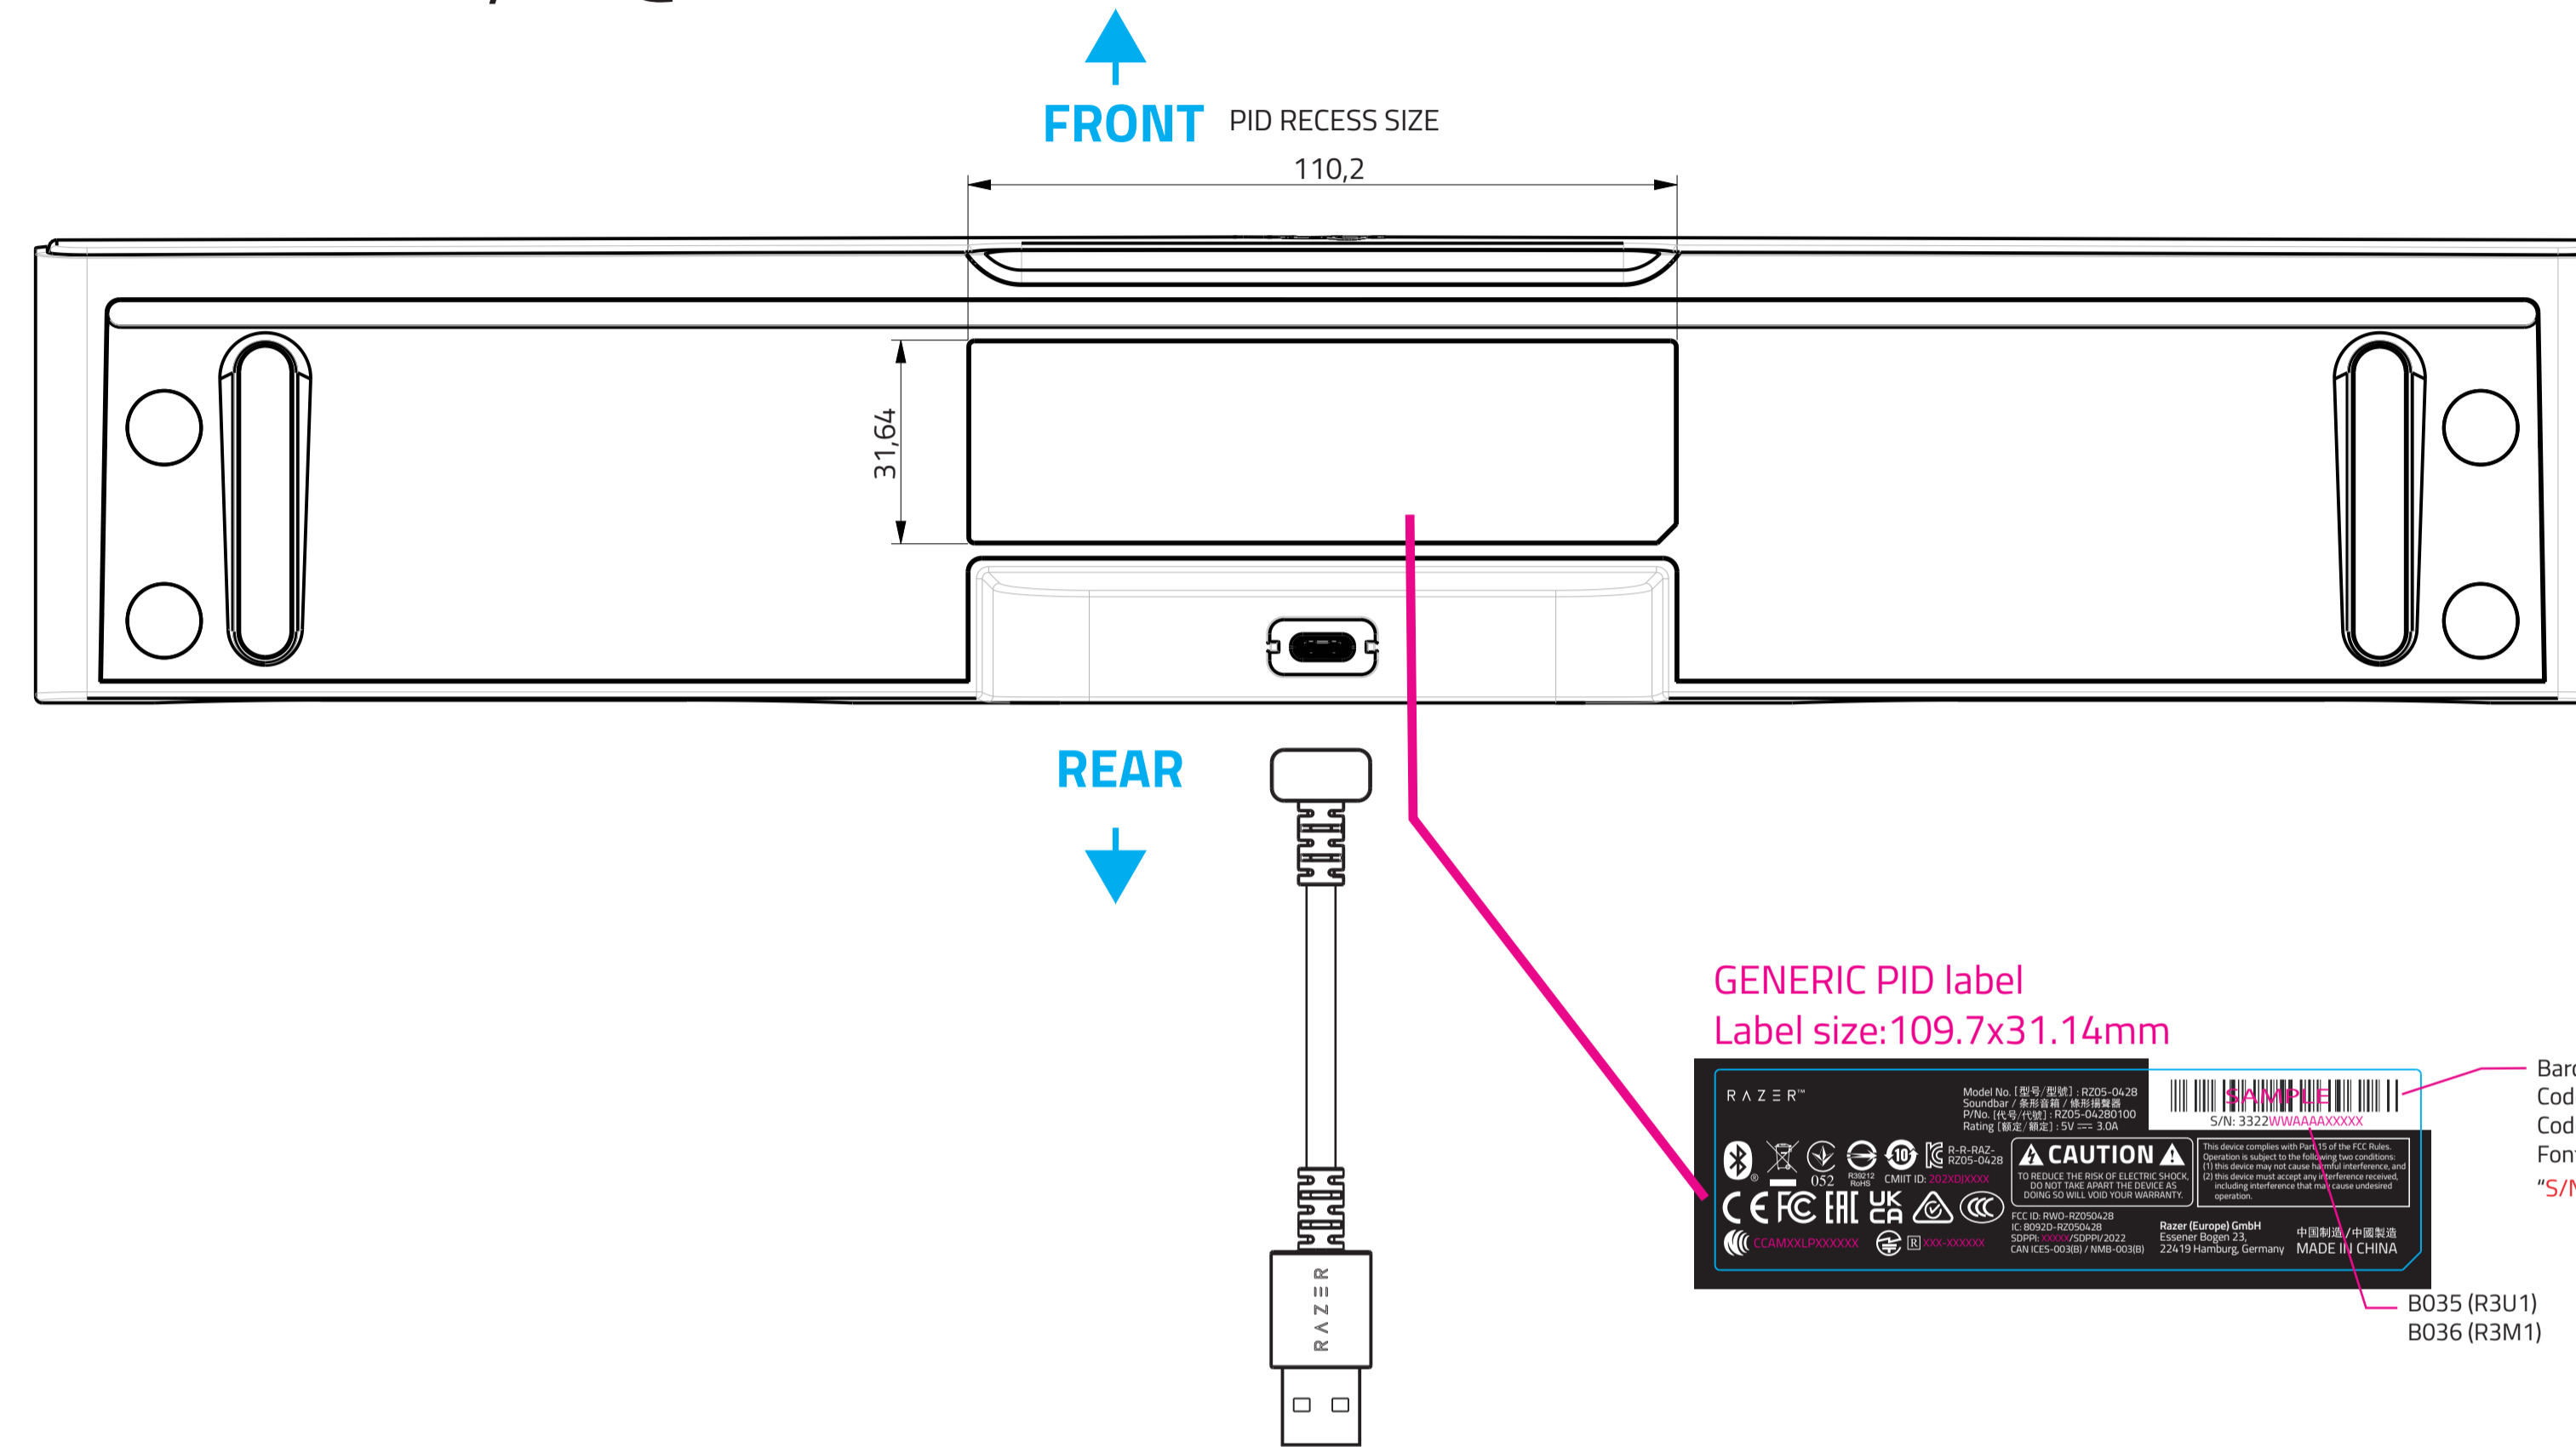

Noa T3 [Soundbar] - BOTTOM VIEW

Rev220310 by DL@Razer

1:1 scale

GENERIC PID label
Label size: 109.7x31.14mm

Barcode format
Code format: 128
Code size: 35mm x 7mm
Font: Razer F5 Regular, 6pt
"S/N:" SHOULD NOT scan out in the result

B035 (R3U1)
B036 (R3M1)

Serial Number Format

CMYYWWAAAAXXXX
 CM= Contract Manufacturer (Zylux) = 33
 YY = year, 2022 = 22
 WW= work week when the product is final assembled and final
 AAAA = Product Serial code (assigned by Razer) = As beside chart
 XXXXX = running serial numbers 流水號, 十進位, start from 00001