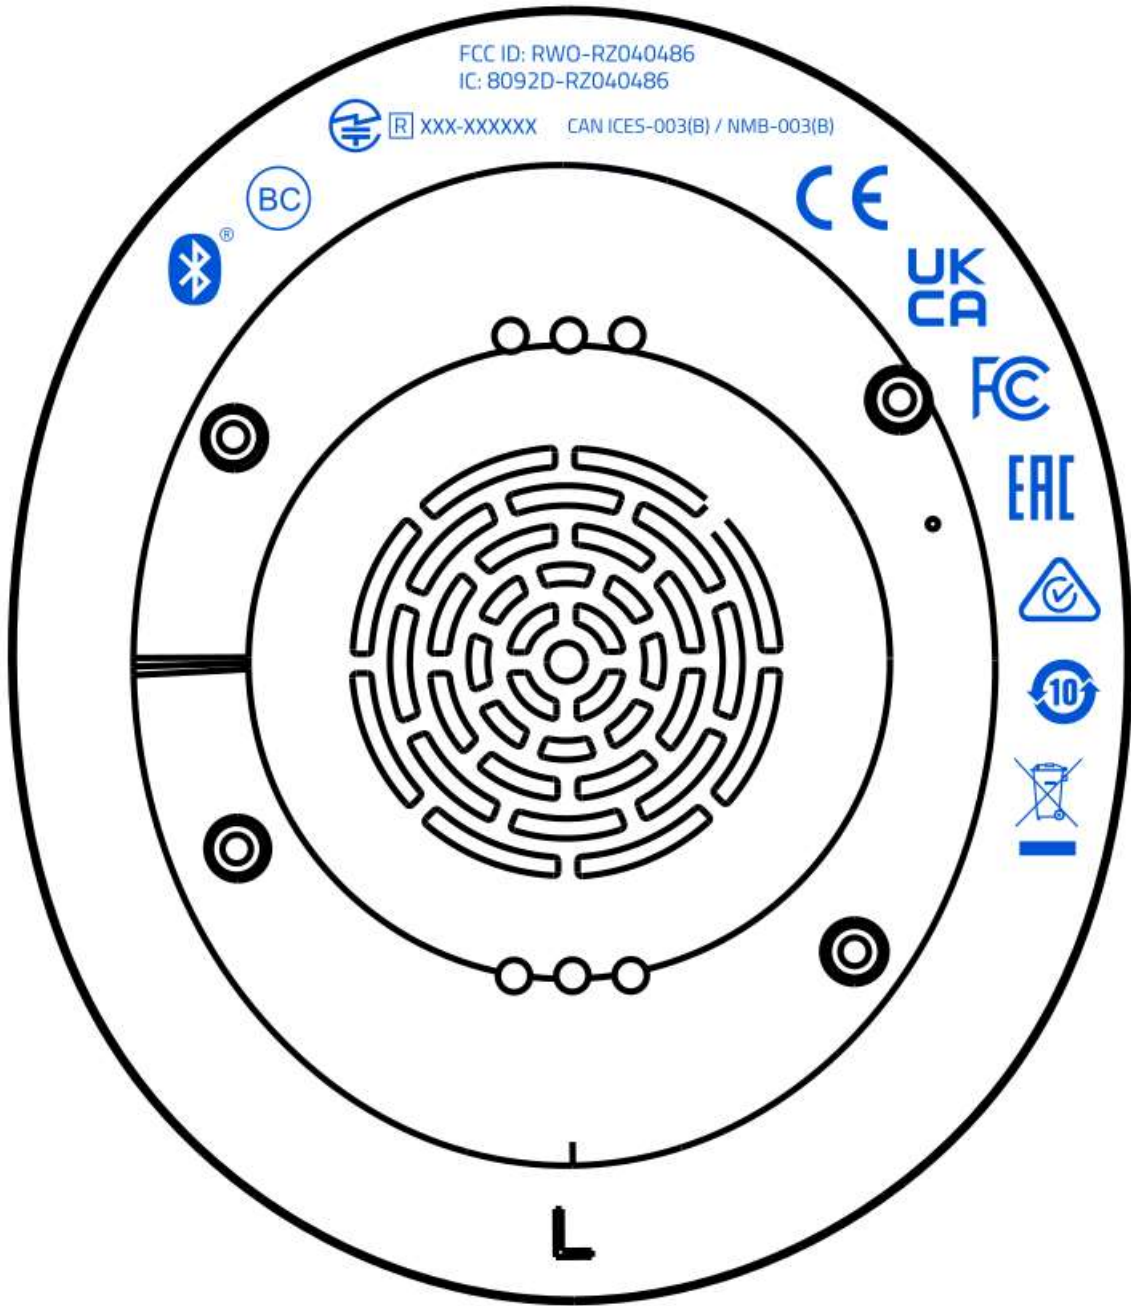

11-APR-2023

RZ04-0486 Product Marking

Product Label

Location

Product label

LEFT INNER EARCUP

Location

Product label

RIGHT INNER EARCUP

Location

Serial Label

Location