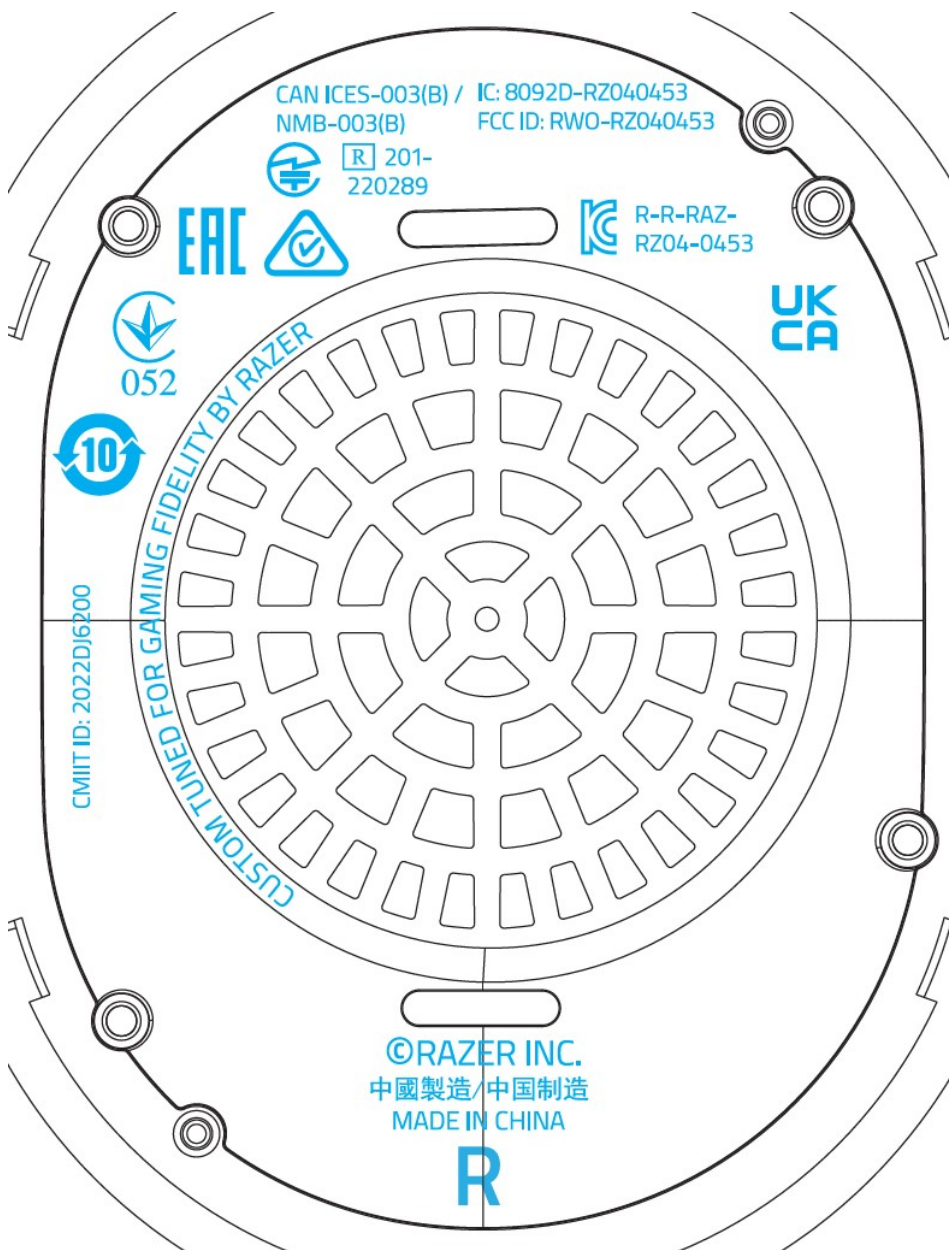

20-SEP-2022

RZ04-0453 Product Marking

Product Label

Left Side

Size: 108mm x 86mm per side

Right Side

Size: 108mm x 86mm per side

Location of marking