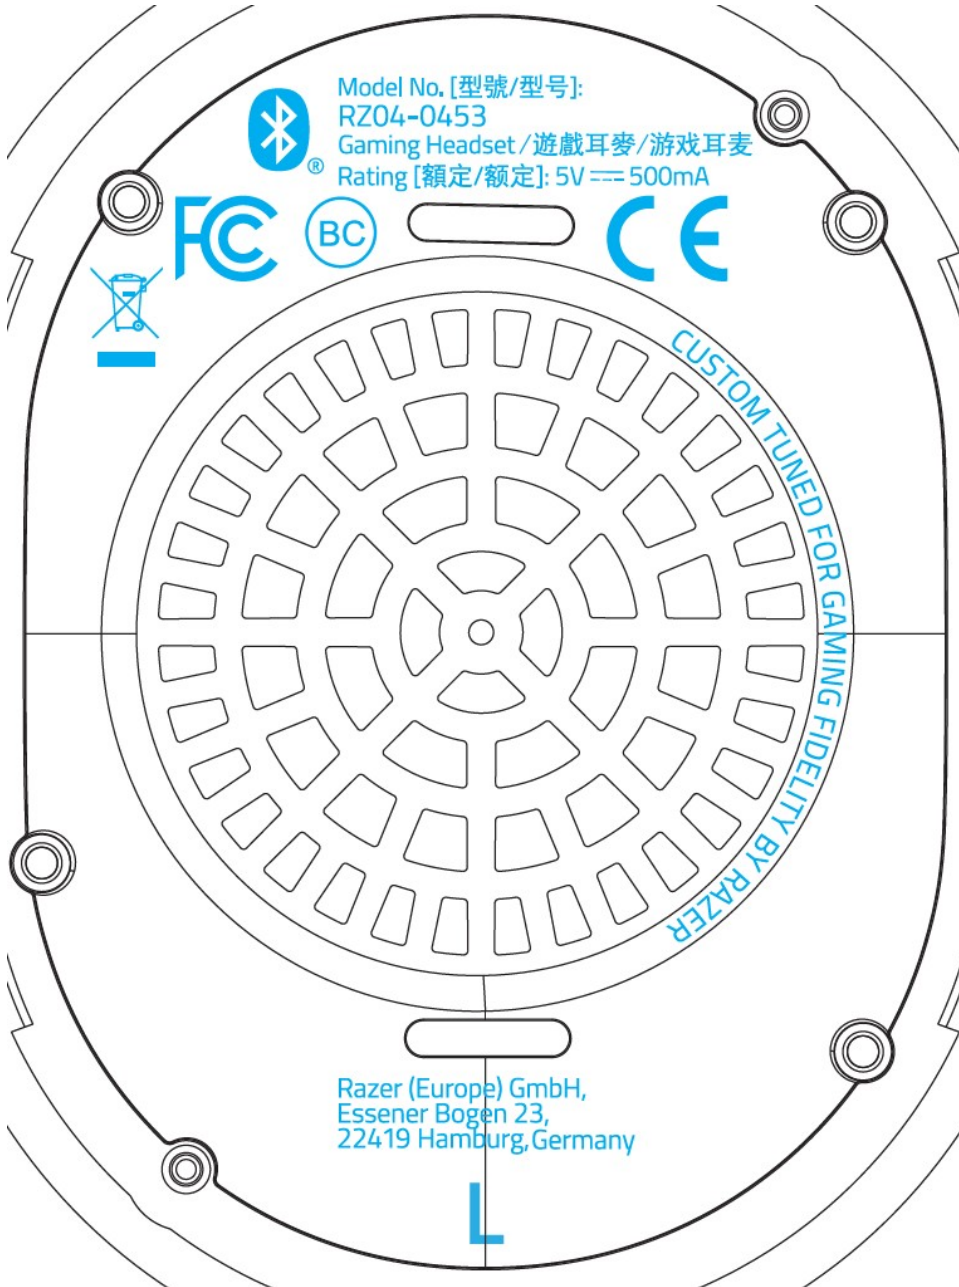

20-SEP-2022

RZ04-0453 Product Marking

Product Label

Left Side

Size: 108mm x 86mm per side

Right Side

Size: 108mm x 86mm per side

Location of marking