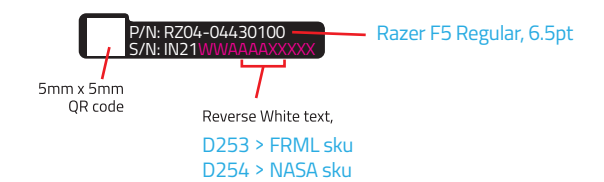

# Mabel T3 BT (2.4Hz +BT) - PID CMF

Rev211115 by DL@Razer

1:1 scale

High gloss molded finishing

L (Outer)

L (Inner)

R (Outer)

R (Inner)

## Proposed S/No. label here (Left top earcup)

REV211115  
Process: 1C Black print  
Material: Adhesive Sticker 哑银龙  
Size: 35mm x 6mm

### BLACK color sku

5mm x 5mm QR Code, reverse white text version