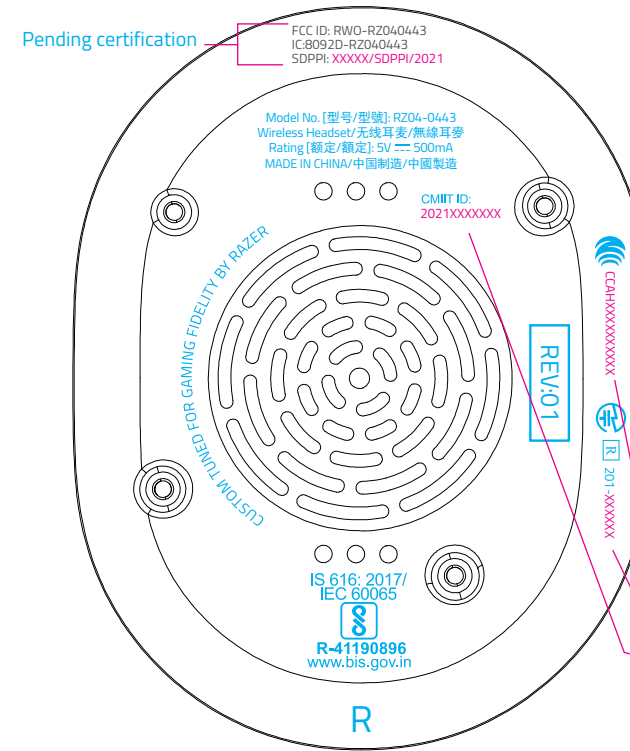

# Mabel T3 BT (2.4Hz +BT) - PID CMF

Rev211115 by DL@Razer

1:1 scale

High gloss molded finishing

L (Outer)

L (Inner)

R (Outer)

R (Inner)

## Proposed S/No. label here (Left top earcup)

REV211115  
Process: 1C Black print  
Material: Adhesive Sticker 哑银龙  
Size: 35mm x 6mm

### BLACK color sku

5mm x 5mm QR Code, reverse white text version

### QUARTZ color sku

P/N: RZ04-04430300  
S/N: IN2111111111111111

PANTONE 429C

QR code  
Reverse White text,  
D257 > FRML sku  
D258 > NASA sku