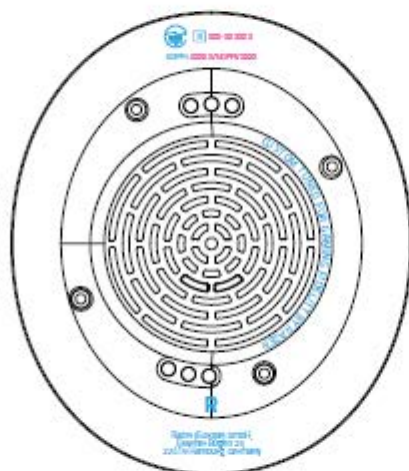

SIMONE T1P - PID engrave
Rev210517 by DL@Razer

1:1 scale

High gloss molded finishing

Simone T1P
SPK LEFT

Simone T1P
SPK RIGHT