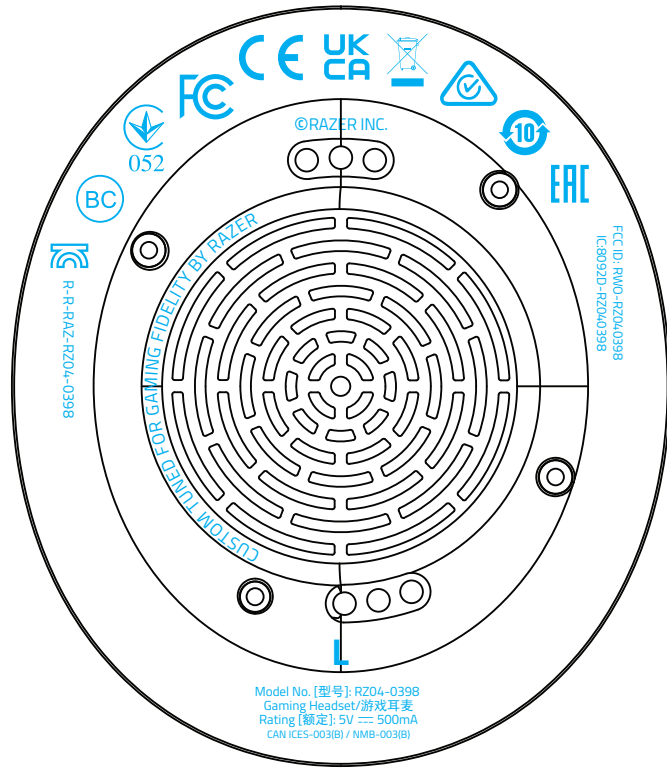

SIMONE T2P - PID engrave
Rev210517 by DL@Razer

1:1 scale

High gloss molded finishing

Simone T2P
SPK LEFT

Simone T2P
SPK RIGHT