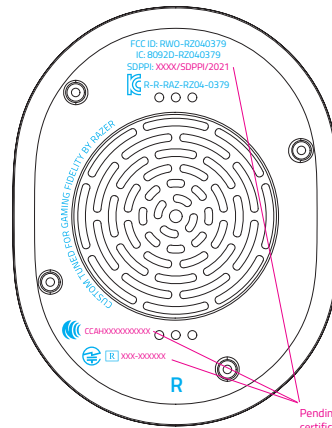

# Mable T2 (2.4Hz Wireless+BT) - PID CMF

Rev211027 by DL@Razer

1:1 SCALE

LEFT (OUTER)

LEFT (INNER)

Right headband (INNER)

RIGHT (OUTER)

RIGHT (INNER)

5mm x 5mm QR Code, reverse white text version

5mm x 5mm QR code Reverse White text.