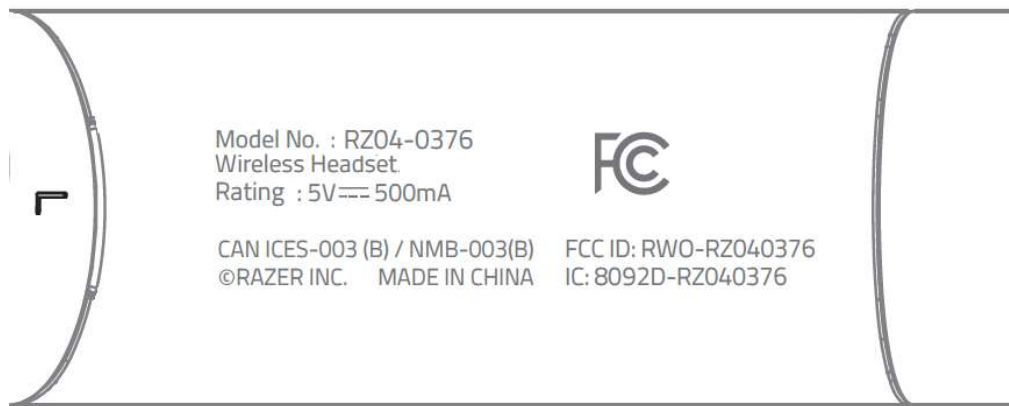

Product Label Information

Wireless Headset
[Model #: RZ04-0376]

Left Headband

label location