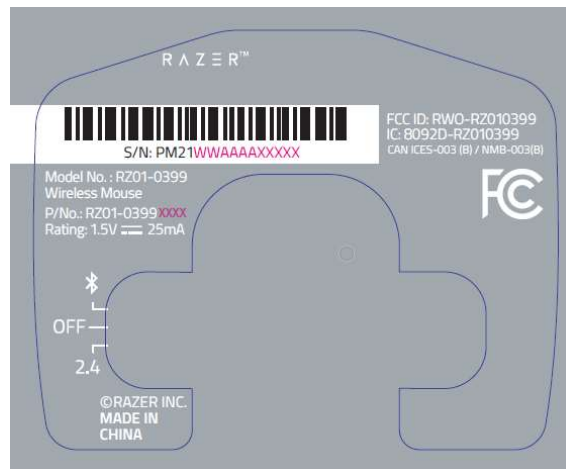

# Product Label Information

Wireless Mouse  
[Model #: RZ01-0399]

---

Label Location (Bottom of Product)

Product Label (Label Size: 48.1 mm x 38.5 mm)