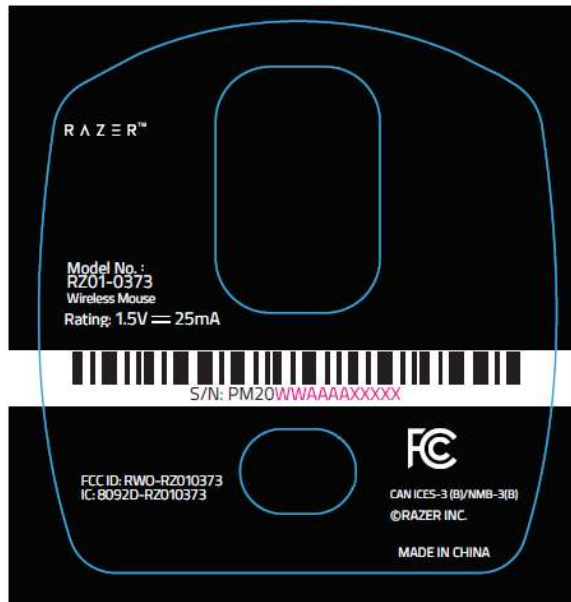

# Product Label Information

Wireless Mouse  
[Model #: RZ01-0373]

---

Label Location (Bottom of Product)

Product Label (Label Size: 48.2 x 38.2 mm)