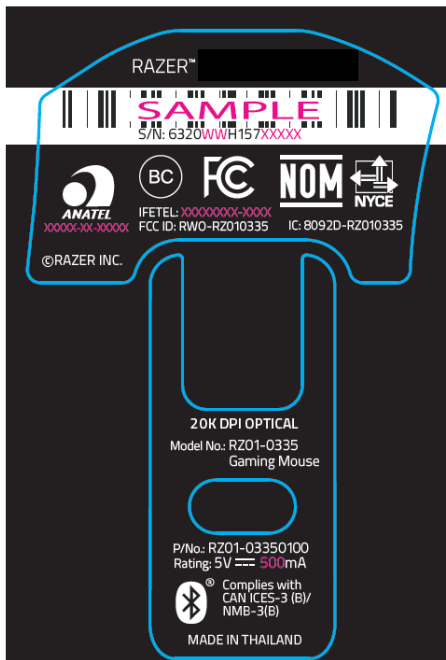

RZ01-0335 Product Label

NASA sku [MITH]

EU & AP sku

H158 > AP sku  
H159 > EU sku

TOP label:  
Size: 54.2 x 33.3mm

BOTTOM label:  
Size: 24.4 x 53.2mm