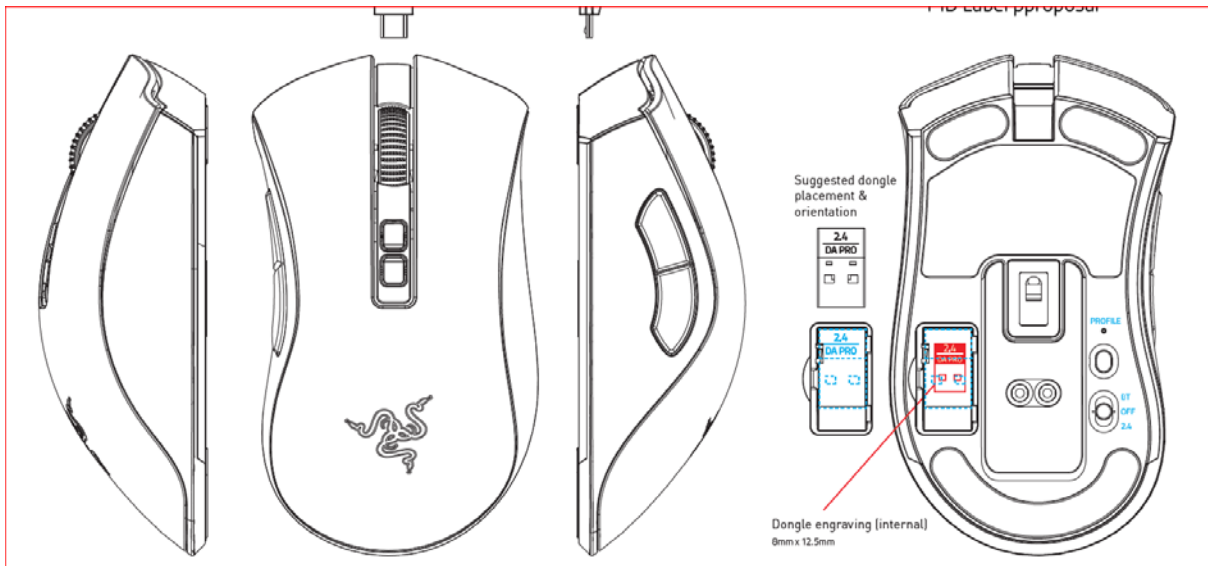

RZ01-0335 Product Label

NASA sku [MITH]

EU & AP sku

H158 > AP sku  
H159 > EU sku

TOP label:  
Size: 54.2 x 33.3mm

BOTTOM label:  
Size: 24.4 x 53.2mm