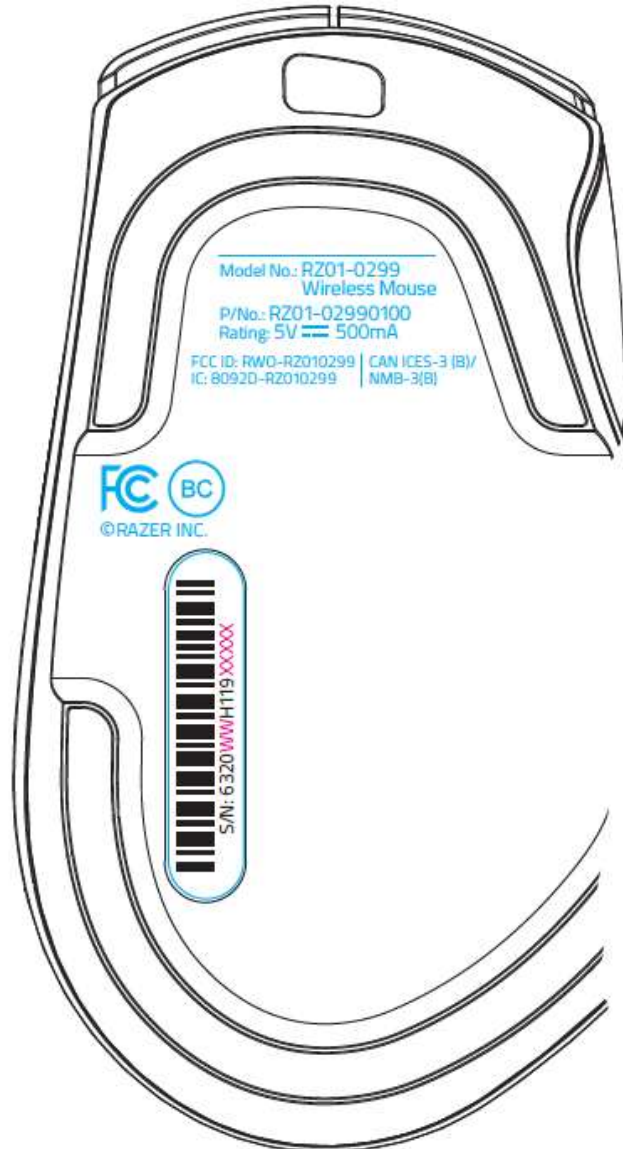

Product Label Information

Product Name: Wireless Mouse
Model #: RZ01-0299

Label Location (Bottom of Product)