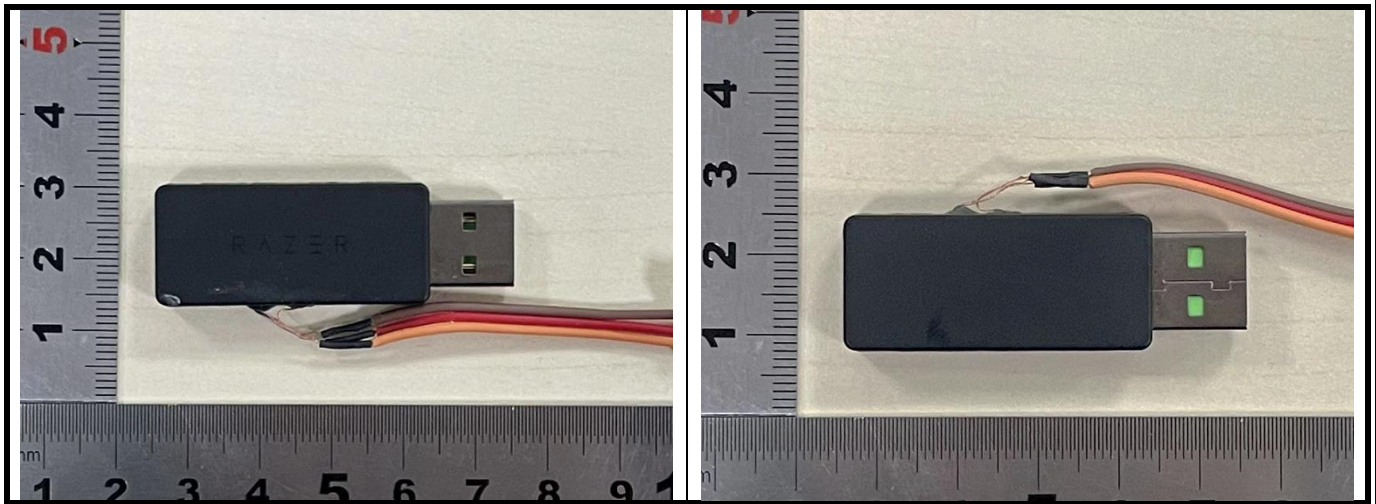

Photographs of EUT>

<Antenna Location>

<EUT Horizontal Up View>

<Photographs of SAR Setup>

Horizontal Up of USB Dongle with 0.5 cm Gap

Horizontal Down of USB Dongle with 0.5 cm Gap

Vertical Front of USB Dongle with 0.5 cm Gap

Vertical Back of USB Dongle with 0.5 cm Gap

Tip Side of USB Dongle with 0.5 cm Gap