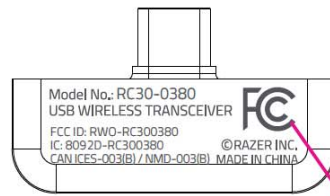

FRONT

FRML sku

REAR

NASA sku

REAR

Pantone CoolGray 11C

*No S/N Required.