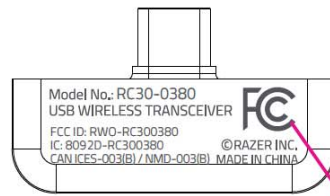

FRONT

FRML sku

REAR

NASA sku

REAR

Pantone CoolGray 11C

\*No S/N Required.

label location