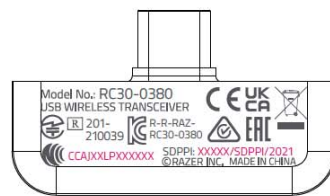

FRONT

FRML sku

REAR

NASA sku

REAR

Pantone CoolGray 11C

\*No S/N Required.

label location