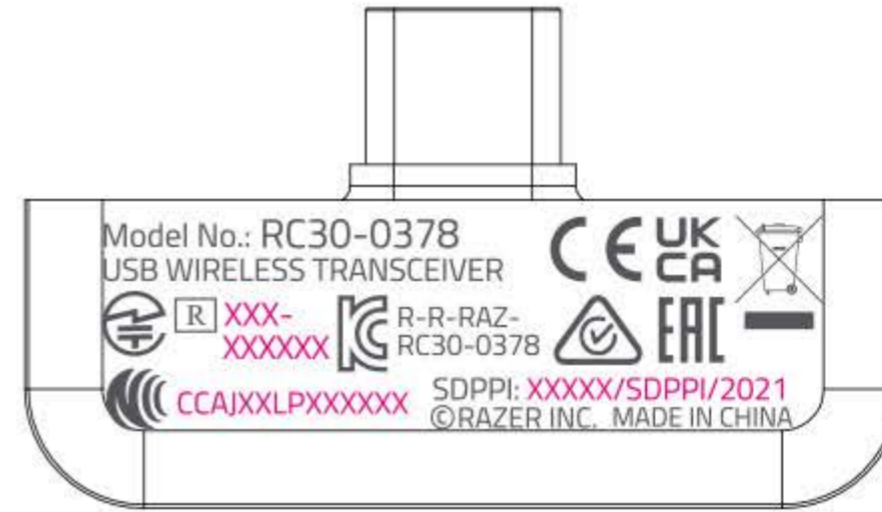

# Mabel T1 and T2 shared - USB Wireless Transceiver

Rev211027 by DL@Razer

**PID Silkscreen/laser etch on dongle**

FRONT

**FRML sku**

REAR

**NASA sku**

REAR