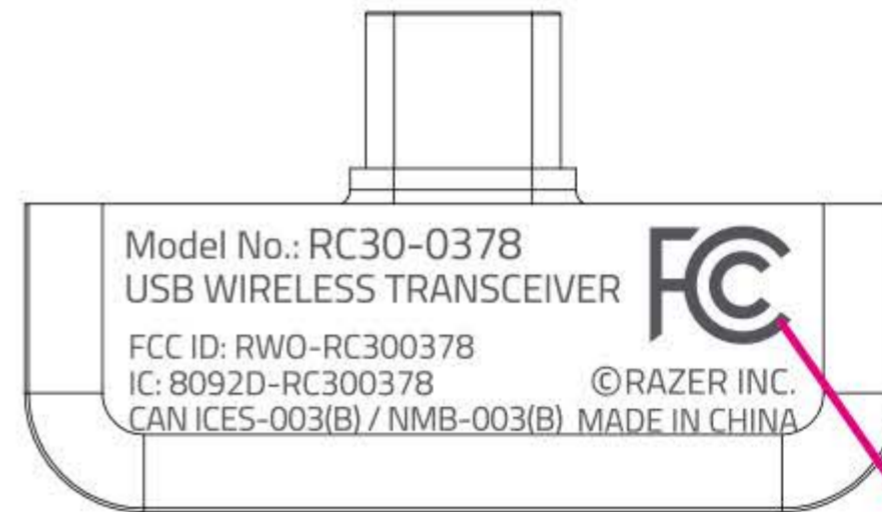

# Mabel T1 and T2 shared - USB Wireless Transceiver

Rev211027 by DL@Razer

**PID Silkscreen/laser etch on dongle**

FRONT

**FRML sku**

REAR

**NASA sku**

REAR