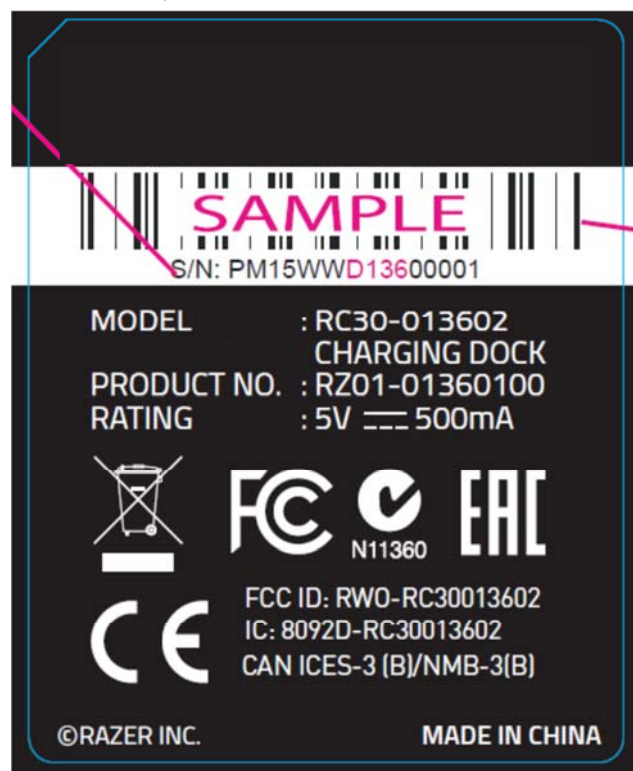

FCC ID: RWO-RC30013602
IC: 8092D-RC30013602

Product Label