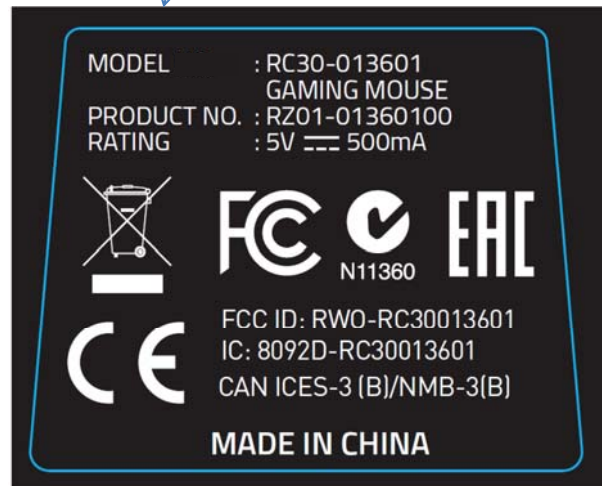

FCC ID: RWO-RC30013601

IC: 8092D-RC30013601

Bottom of EUT

Product Label