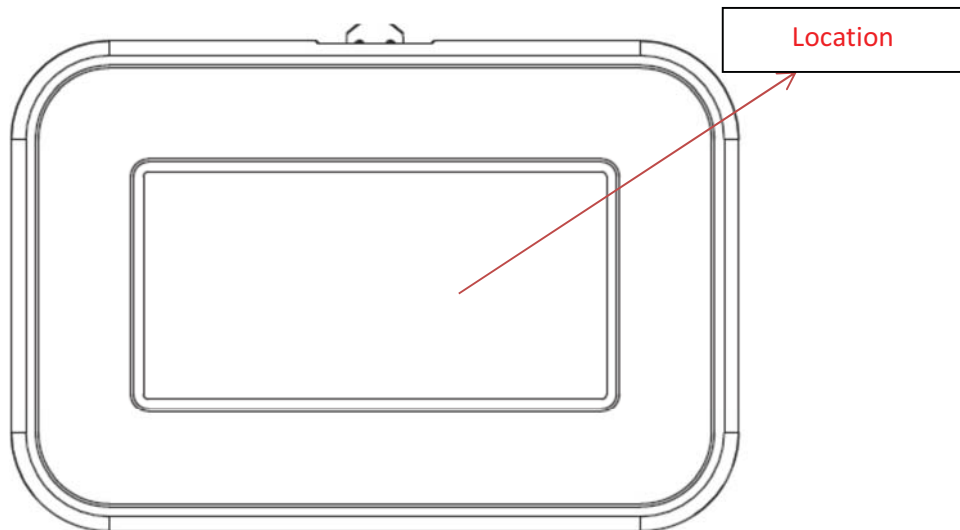

FCC ID: RWO-RC30012302
IC: 8092D-RC30012302
01092014

Above: Label Size: Size: 46.3 x 22.2mm

Above: Product Photo bottom view