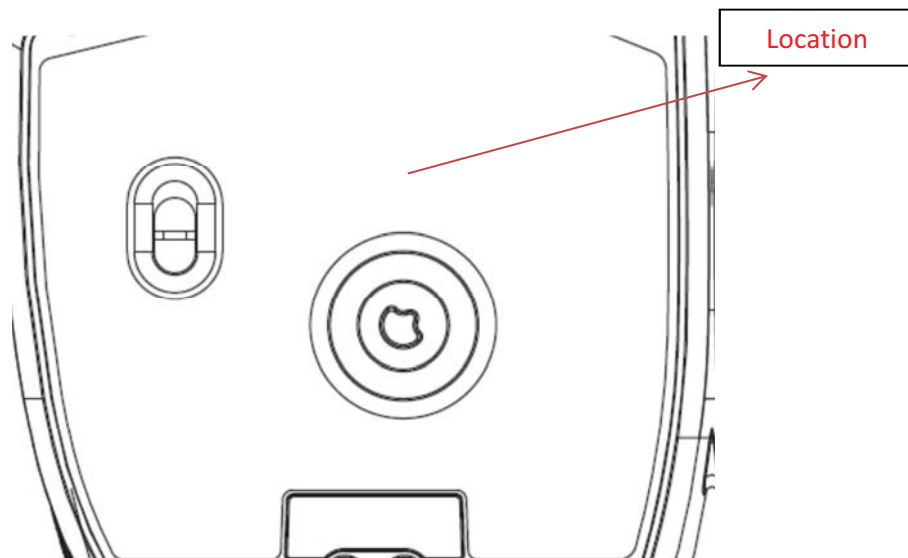

FCC ID: RWO-RC30012301  
IC: 8092D-RC30012301  
01092014

Above: Label Size: 62.8 x 55.7mm

Above: Product Photo bottom view