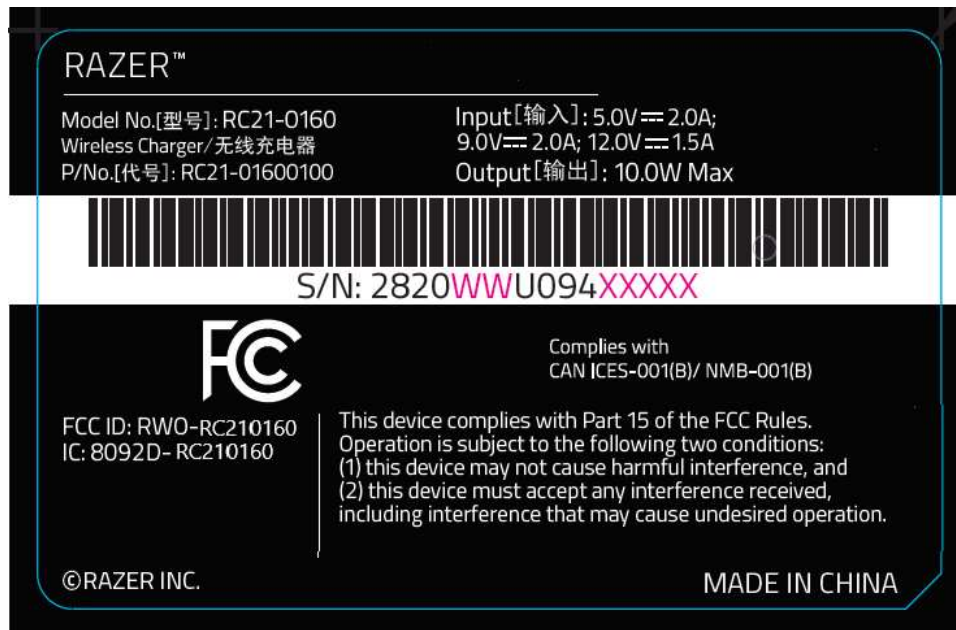

Product Label Information

Product Name: Wireless Charger

Model #: RC21-0160

Product label