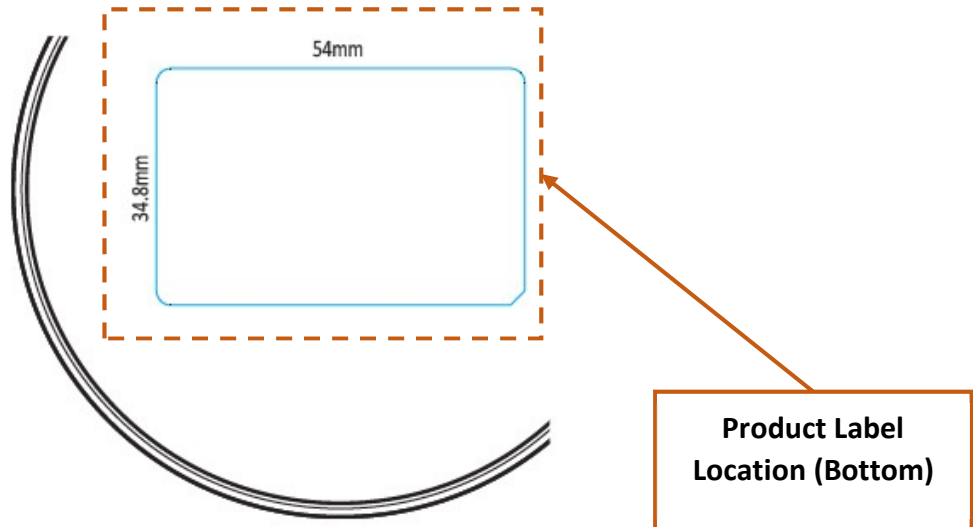

Product Label Information

Product Name: Wireless Charger

Model #: RC21-0160

Product label