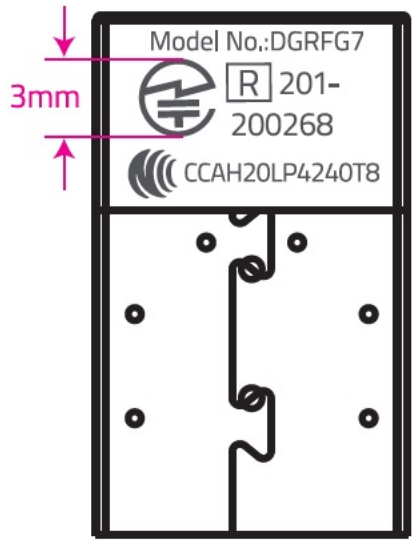

# EU & AP sku

TOP [Molded Hi-gloss]

REAR

RIGHT

FRONT