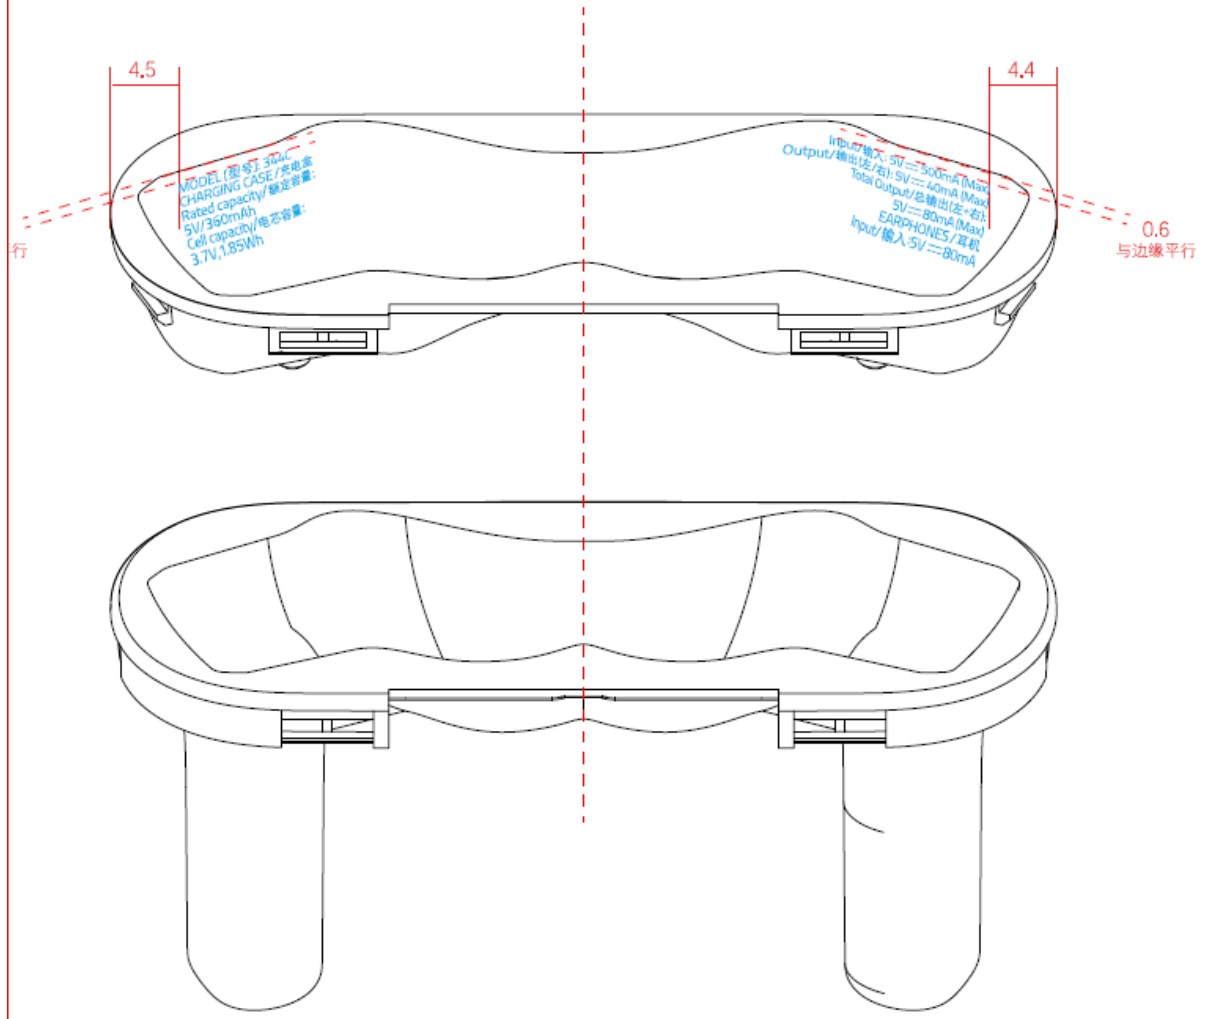

LEFT EARBUD

TOP VIEW

FRONT VIEW

PID LASER ETCH -LOCATION

CHINA

AP

NASA & EU sku

REAR VIEW

AP & CHINA sku

REAR VIEW

E031 > NASA
 E033 > EU