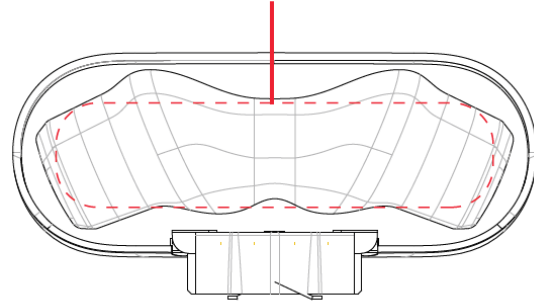

LEFT EARBUD

TOP VIEW

FRONT VIEW

PID LASER ETCH -LOCATION

CHINA

AP

NASA & EU sku

REAR VIEW

AP & CHINA sku

REAR VIEW

E031 > NASA
 E033 > EU