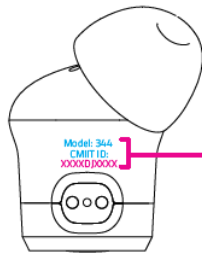

Product Label for 344 and 344C

R

Model: 344
CMINT ID:
xxxx0p000x

Laser etch-on
Razer F5 Regular, 3pt

RIGHT EARBUD

L

Laser etch-on
Razer F5 Regular, 3pt

Model: 344
CMINT ID:
xxxx0p000x

LEFT EARBUD

TOP VIEW

FRONT VIEW

PID LASER ETCH -LOCATION

CHINA

AP

NASA & EU sku

REAR VIEW