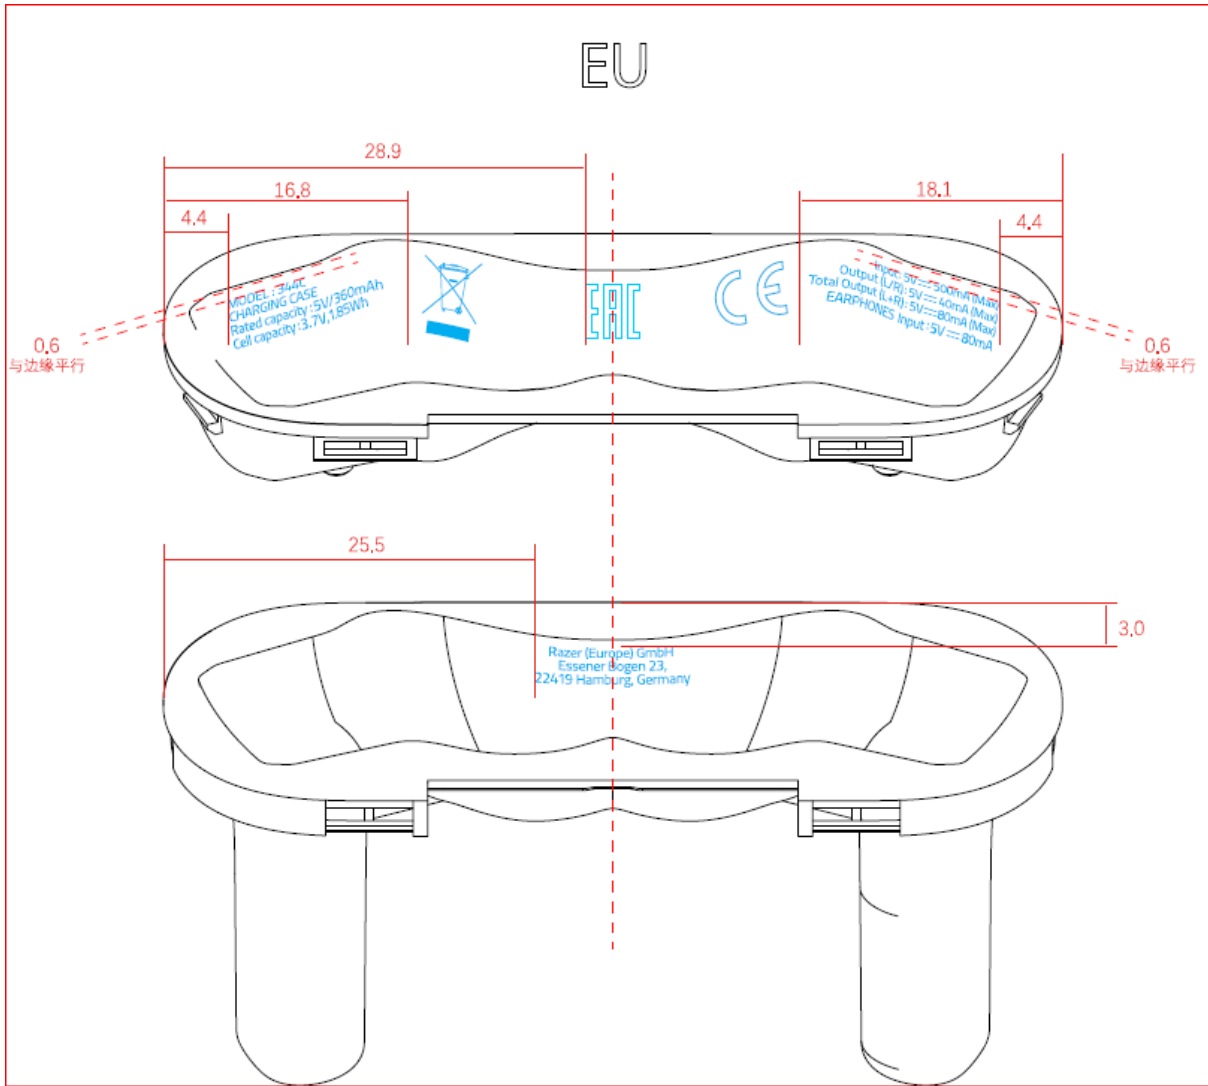

LEFT EARBUD

TOP VIEW

FRONT VIEW

PID LASER ETCH -LOCATION

CHINA

AP

NASA & EU sku

REAR VIEW

AP & CHINA sku

REAR VIEW

E031 > NASA
 E033 > EU