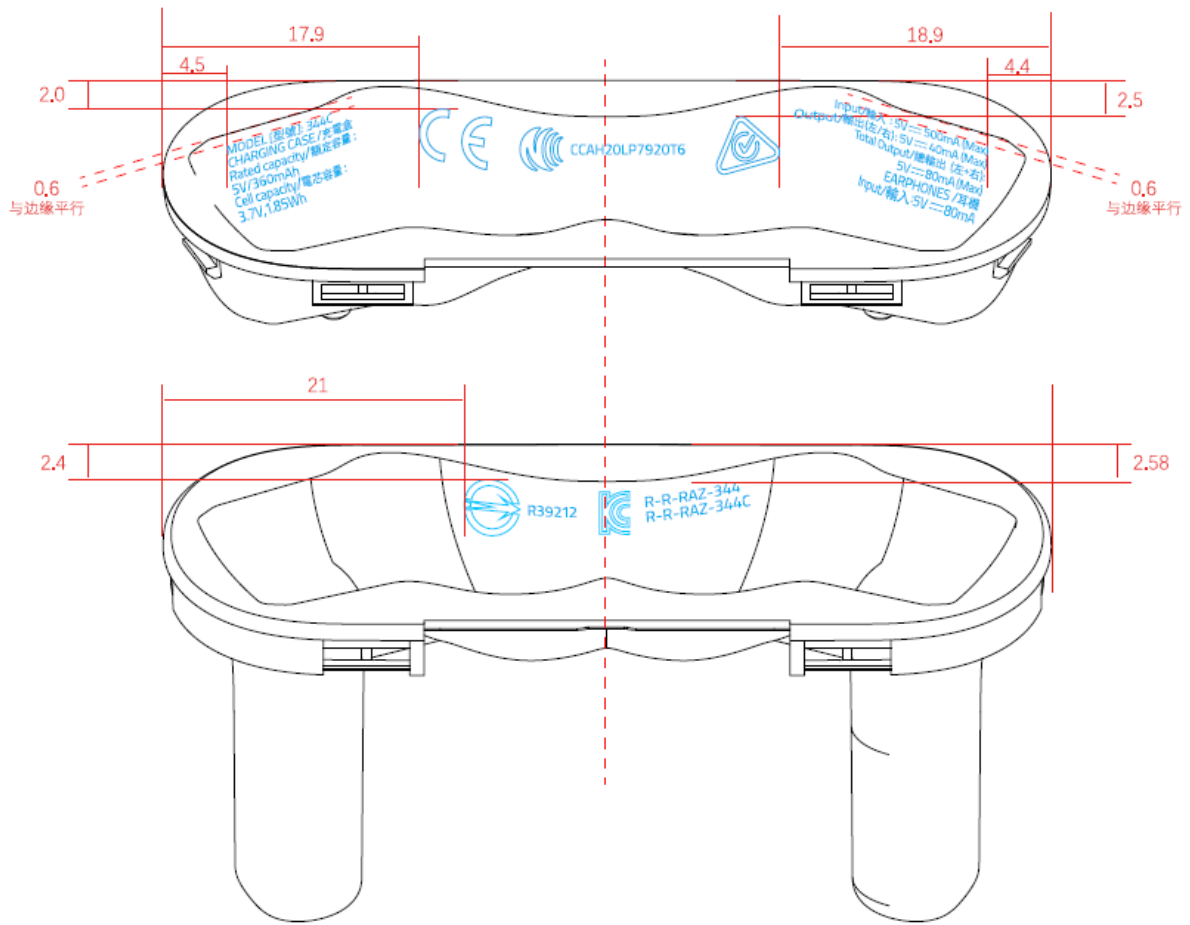

LEFT EARBUD

TOP VIEW

FRONT VIEW

PID LASER ETCH -LOCATION

CHINA

AP

NASA & EU sku

REAR VIEW

AP & CHINA sku

REAR VIEW

E031 > NASA
 E033 > EU