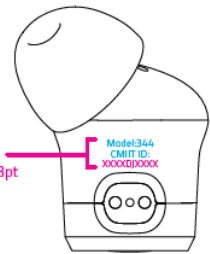

Product Label for 344 and 344C

R

Model: 344
CMINT ID:
xxxx0p000x

Laser etch-on
Razer F5 Regular, 3pt

RIGHT EARBUD

L

Laser etch-on
Razer F5 Regular, 3pt

Model: 344
CMINT ID:
xxxx0p000x

LEFT EARBUD

TOP VIEW

FRONT VIEW

PID LASER ETCH -LOCATION

CHINA

AP

NASA & EU sku

REAR VIEW