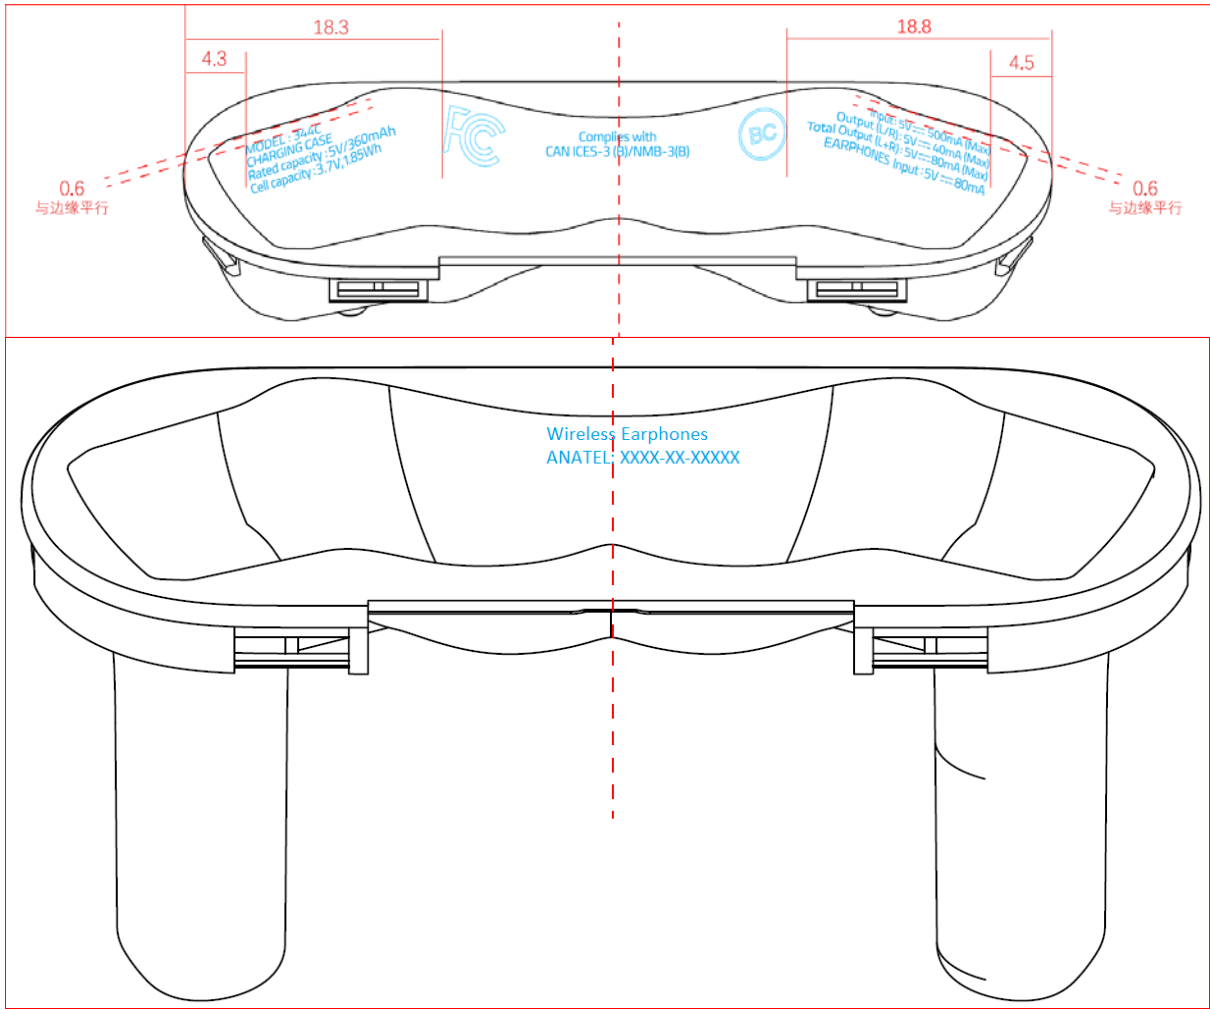

LEFT EARBUD

TOP VIEW

FRONT VIEW

PID LASER ETCH -LOCATION

CHINA

AP

NASA & EU sku

REAR VIEW

AP & CHINA sku

REAR VIEW

E031 > NASA
 E033 > EU